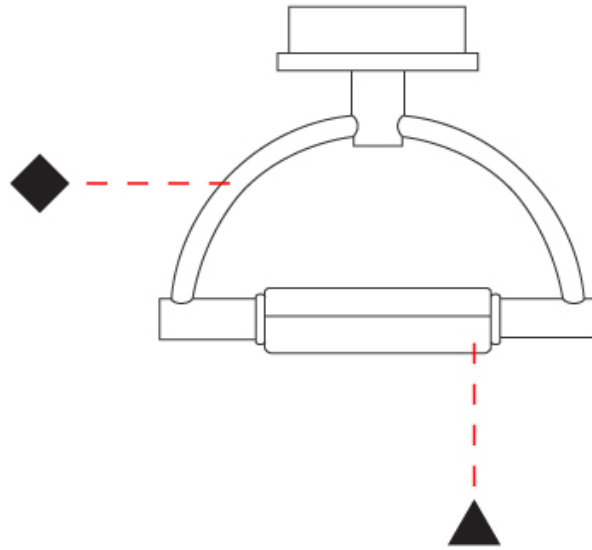

D32021-

PROJECT

TYPE

SPECIFIER

QUANTITY

DATE

D