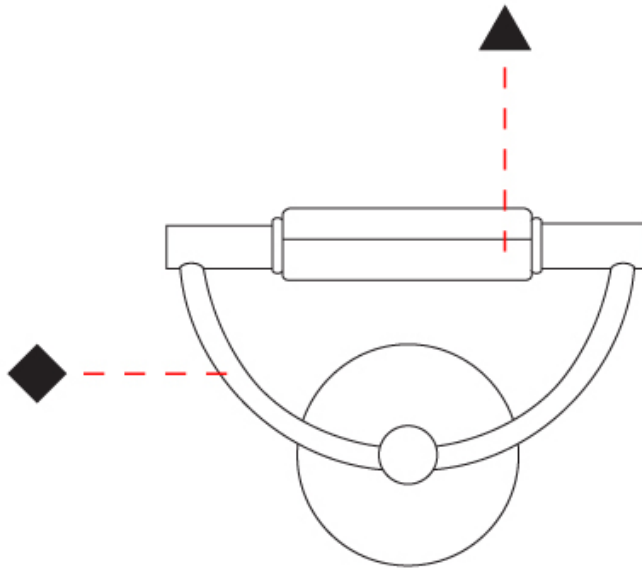

D33014-

PROJECT _____

TYPE _____

SPECIFIER _____

QUANTITY _____

DATE _____

D