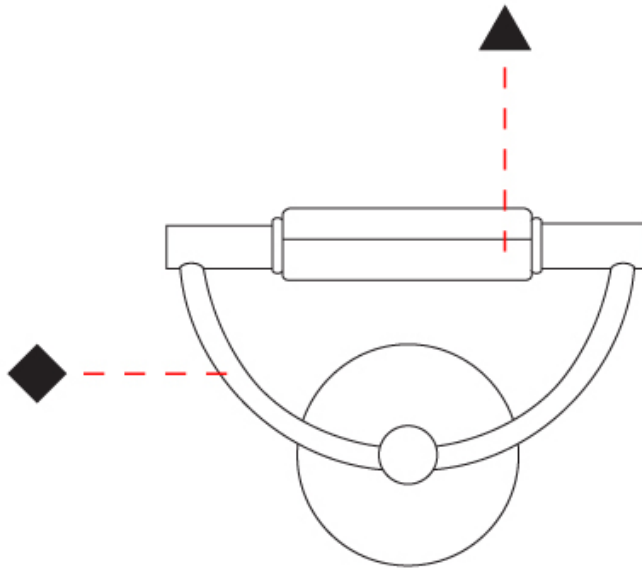

GRADIMINI SURFACE

D33014-

PROJECT

TYPE

SPECIFIER

QUANTITY

DATE

D