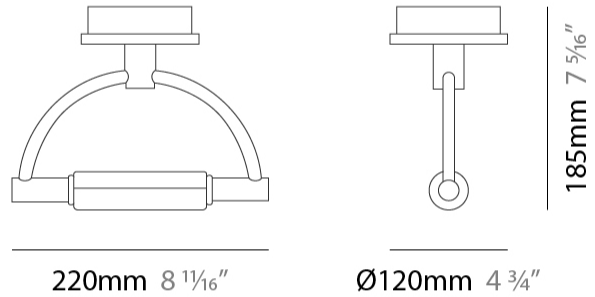

GRADIMINI SURFACE

D32021-

base number   Finish Options   Glass Options

PROJECT	_____
TYPE	_____
SPECIFIER	_____
QUANTITY	_____
DATE	_____

1. To build a product code in our configurator select the specify button on the base model # product page
2. To build a manual product code on this datasheet choose from the options listed below in blue font and add the suffix to the base model #

GENERAL

Series: Gradimini
Brand: Cini & Nils
Division: Design
Mounting Type: Surface
Mounting Location: Ceiling
Subcategory: Ambient

PHYSICAL

Shape: Abstract
Length (mm): 220
Length (in): 8 11/16
Width (mm): 120
Width (in): 4 3/4
Height (mm): 185
Height (in): 7 5/16
Light Distribution: Indirect
Weight (kg): 0.6
Weight (lbs): 1.32
Diffuser: Opal / Transparent & Opal / Transparent & Screen
Fixture Finish: [CHR / SNI](#)
Fixture Material: Metal

ELECTRICAL

Lamp Type: LED
Total Output Wattage (W): 12
Dimming: Non-Dimming / Phase Dimming (120vac Only)
Driver Included: No
Driver Location: Remote
Driver Type: Constant Current - Universal
Driver Class: Class 2
Input Voltage (V): 120 - 277
Constant Current (MA): 600

LED

Number of LEDs: 2
Color Temperature (°K): 2800
Nominal Lumen (lm): 1500
CRI: >80 CRI
Lamp Life (hrs): 50000

OPTICAL

RATINGS AND CERTIFICATIONS

Certified By: Certified for North American Standards
IP rating: IP20