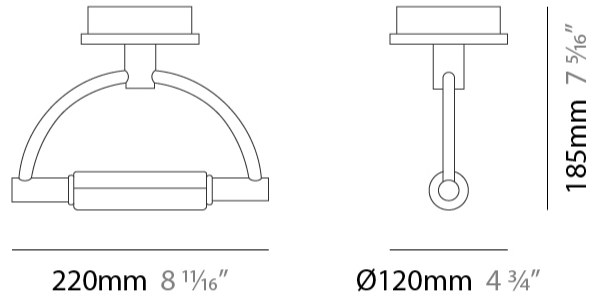

GRADIMINI SURFACE

D32021-

base number   Finish Options   Glass Options

PROJECT _____
TYPE _____
SPECIFIER _____
QUANTITY _____
DATE _____

1. To build a product code in our configurator select the specify button on the base model # product page
2. To build a manual product code on this datasheet choose from the options listed below in blue font and add the suffix to the base model #

GENERAL

Series: Gradimini
Brand: Cini & Nils
Division: Design
Mounting Type: Surface
Mounting Location: Ceiling
Subcategory: Ambient

PHYSICAL

Shape: Abstract
Length (mm): 220
Length (in): 8 11/16
Width (mm): 120
Width (in): 4 3/4
Height (mm): 185
Height (in): 7 5/16
Light Distribution: Indirect
Weight (kg): 0.6
Weight (lbs): 1.32
Diffuser: Opal / Transparent & Opal / Transparent & Screen
Fixture Finish: CHR / SNI
Fixture Material: Metal

ELECTRICAL

Lamp Type: LED
Total Output Wattage (W): 12
Dimming: Non-Dimming / Phase Dimming (120vac Only)
Driver Included: No
Driver Location: Remote
Driver Type: Constant Current - Universal
Driver Class: Class 2
Input Voltage (V): 120 - 277
Constant Current (MA): 600

LED

Number of LEDs: 2
Color Temperature (°K): 2800
Nominal Lumen (lm): 1500
CRI: >80 CRI
Lamp Life (hrs): 50000

OPTICAL

RATINGS AND CERTIFICATIONS

Certified By: Certified for North American Standards
IP rating: IP20