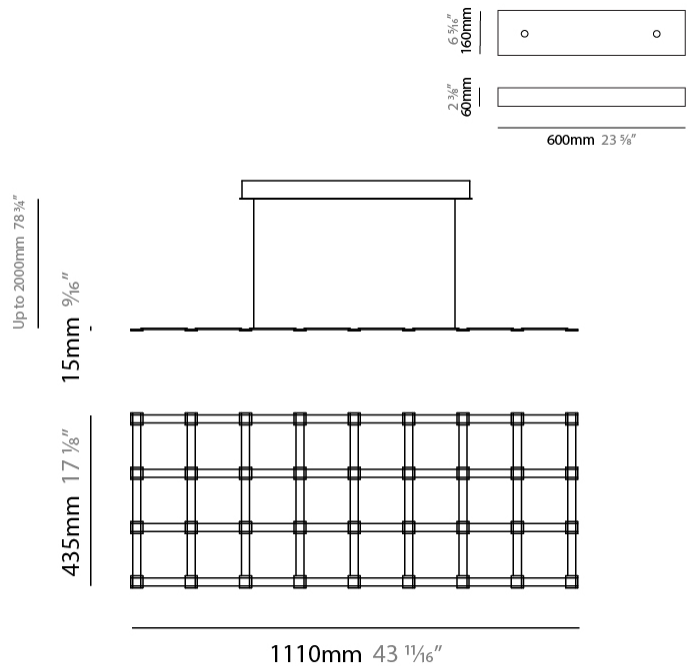

GRID SUSPENSION

D101664-

base number   LED Dimming   Color Temperature   Finish Options

1. To build a product code in our configurator select the specify button on the base model # product page
2. To build a manual product code on this datasheet choose from the options listed below in blue font and add the suffix to the base model #

GENERAL

Series: Grid
Brand: Quasar
Division: Design
Mounting Type: Suspension
Mounting Location: Ceiling
Subcategory: Ambient

PHYSICAL

Shape: Rectangle
Length (mm): 1110
Length (in): 43 ¹¹/₁₆"
Width (mm): 435
Width (in): 17 ¹/₈"
Height (mm): 15
Height (in): 9/16"
Max. Overall Height (mm): 2015
Max. Overall Height (in): 79 ⁷/₁₆"
Light Distribution: Direct / Indirect
Weight (kg): 4
Weight (lbs): 8.82
Fixture Finish: [NIC / BRA / BBR](#)
Fixture Material: Metal
Cable Details: 2000mm Cable
Upon Request: Custom Sizes

ELECTRICAL

Lamp Type: LED
Input Wattage (W): 43.2
Dimming: [Non-Dimming / Phase Dimming (120vac Only)](#)
Driver Included: Yes
Driver Location: Integrated
Driver Type: Constant Voltage - 120/277Vac
Driver Class: Class 2
Input Voltage (V): 120 - 277
Output Voltage (V): 12
Upon Request: (Not included - see components) Integral: 0-10Vdc dimming

LED

Number of LEDs: 36
Color Temperature (°K): [2400 / 2800](#)
Max. Delivered Lumen (lm): 2160 (2600K)
CRI: >90 CRI
Lamp Life (hrs): 50000

OPTICAL

RATINGS AND CERTIFICATIONS

Certified By: Certified for North American Standards
IP rating: IP20