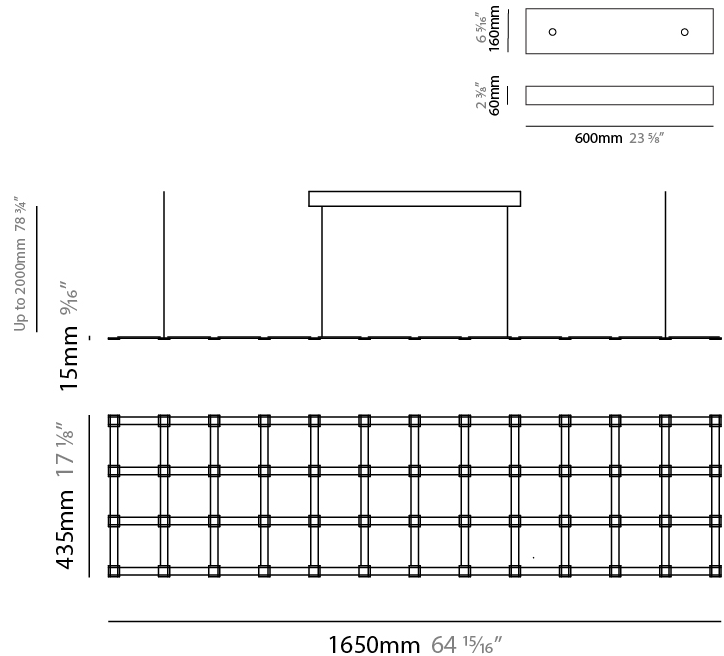

GRID SUSPENSION

D101705-

base number   LED Dimming   Color Temperature   Finish Options

1. To build a product code in our configurator select the specify button on the base model # product page
2. To build a manual product code on this datasheet choose from the options listed below in blue font and add the suffix to the base model #

GENERAL

Series: Grid
Brand: Quasar
Division: Design
Mounting Type: Suspension
Mounting Location: Ceiling
Subcategory: Ambient

PHYSICAL

Shape: Rectangle
Length (mm): 1650
Length (in): 64 ¹⁵/₁₆"
Width (mm): 435
Width (in): 17 ¹/₈"
Height (mm): 15
Height (in): 9/16"
Max. Overall Height (mm): 2015
Max. Overall Height (in): 79 ⁷/₁₆"
Light Distribution: Omnidirectional
Weight (kg): 4
Weight (lbs): 8.82
[Fixture Finish: NIC / BRA / BBR](#)
Fixture Material: Metal
Cable Details: 2000mm Cable
Upon Request: Custom Sizes

ELECTRICAL

Lamp Type: LED
Input Wattage (W): 62.4
[Dimming: Non-Dimming / Phase Dimming (120vac Only)](#)
Driver Included: Yes
Driver Location: Integrated
Driver Type: Constant Voltage - 120/277Vac
Driver Class: Class 2
Input Voltage (V): 120 - 277
Output Voltage (V): 12

LED

Number of LEDs: 52
[Color Temperature (°K): 2400 / 2800](#)
Max. Delivered Lumen (lm): 3120 (2800K)
CRI: >90 CRI
Lamp Life (hrs): 50000

OPTICAL

RATINGS AND CERTIFICATIONS

Certified By: Certified for North American Standards
IP rating: IP20