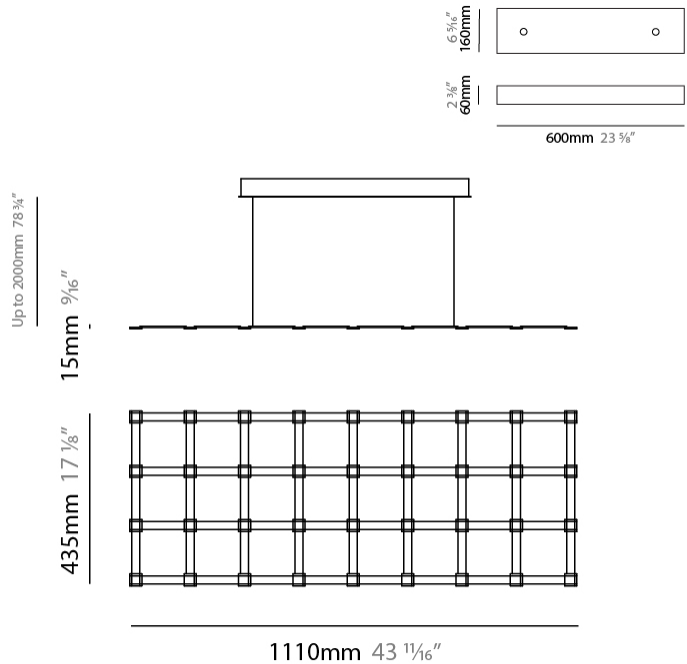

GRID SUSPENSION

D101664-

base number   LED Dimming   Color Temperature   Finish Options

1. To build a product code in our configurator select the specify button on the base model # product page
2. To build a manual product code on this datasheet choose from the options listed below in blue font and add the suffix to the base model #

GENERAL

Series: Grid
Brand: Quasar
Division: Design
Mounting Type: Suspension
Mounting Location: Ceiling
Subcategory: Ambient

PHYSICAL

Shape: Rectangle
Length (mm): 1110
Length (in): 43 ¹¹/₁₆"
Width (mm): 435
Width (in): 17 ¹/₈"
Height (mm): 15
Height (in): 9/16"
Max. Overall Height (mm): 2015
Max. Overall Height (in): 79 ⁷/₁₆"
Light Distribution: Direct / Indirect
Weight (kg): 4
Weight (lbs): 8.82
[Fixture Finish: NIC / BRA / BBR](#)
Fixture Material: Metal
Cable Details: 2000mm Cable
Upon Request: Custom Sizes

ELECTRICAL

Lamp Type: LED
Input Wattage (W): 43.2
[Dimming: Non-Dimming / Phase Dimming (120vac Only)](#)
Driver Included: Yes
Driver Location: Integrated
Driver Type: Constant Voltage - 120/277Vac
Driver Class: Class 2
Input Voltage (V): 120 - 277
Output Voltage (V): 12
Upon Request: (Not included - see components) Integral: 0-10Vdc dimming

LED

Number of LEDs: 36
[Color Temperature (°K): 2400 / 2800](#)
Max. Delivered Lumen (lm): 2160 (2600K)
CRI: >90 CRI
Lamp Life (hrs): 50000

OPTICAL

RATINGS AND CERTIFICATIONS

Certified By: Certified for North American Standards
IP rating: IP20