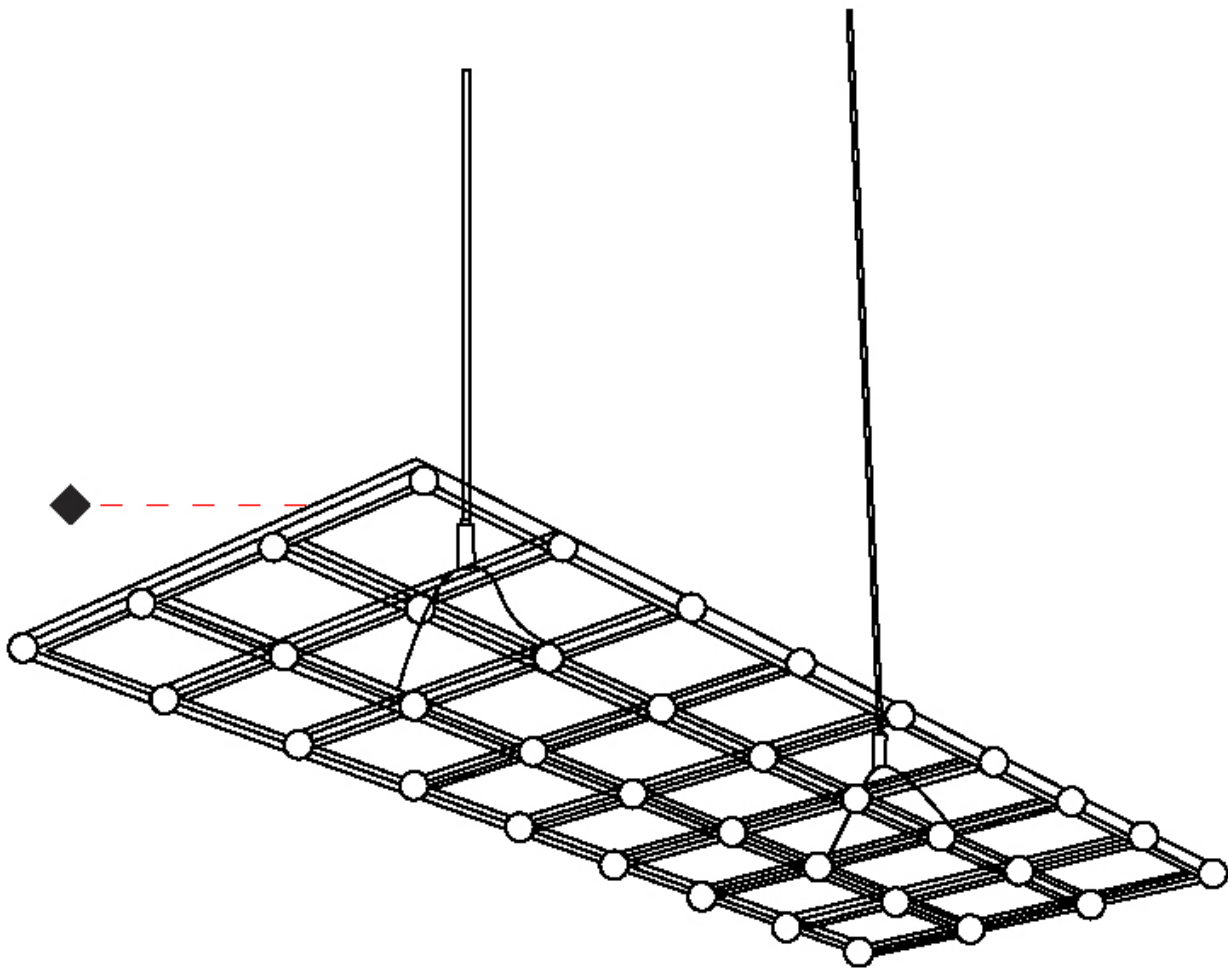

GRID SUSPENSION

D101664-

PROJECT _____

TYPE _____

SPECIFIER _____

QUANTITY _____

DATE _____

D