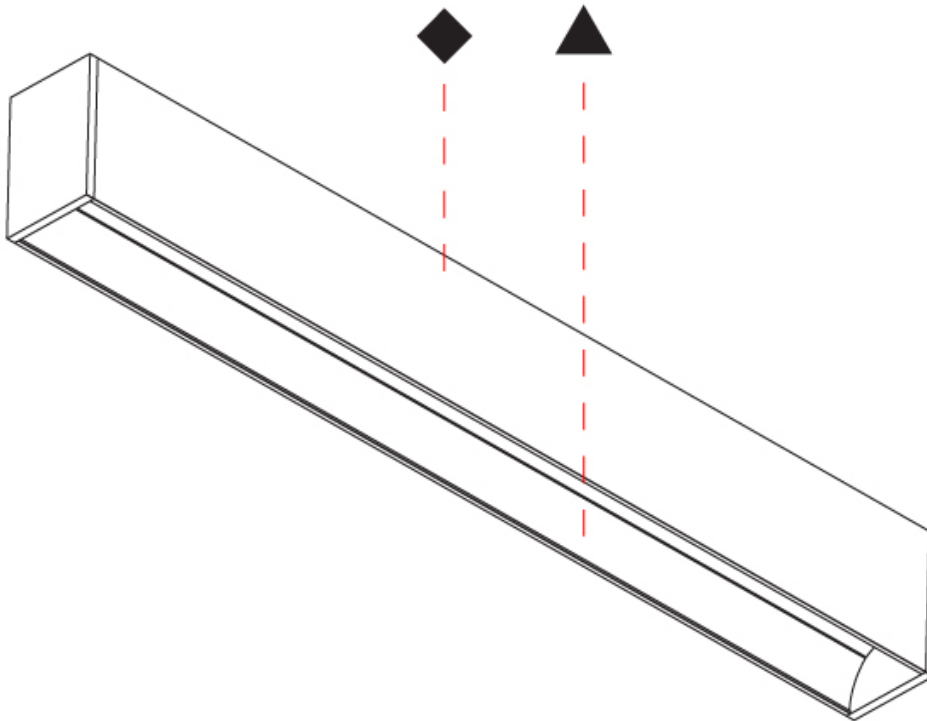

GROOVE SQUARE SURFACE

A3D129-

PROJECT

TYPE

SPECIFIER

QUANTITY

DATE

A