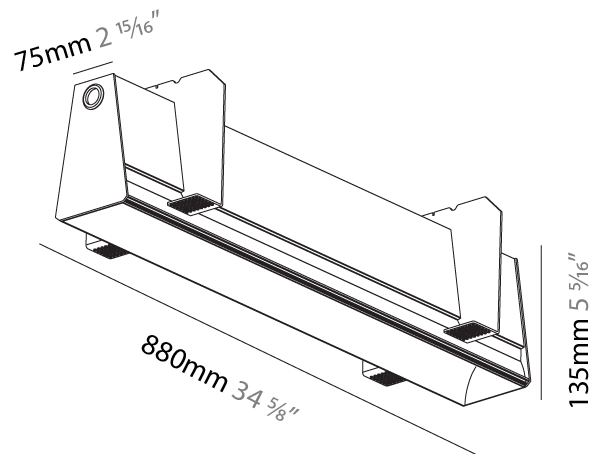

PHYSICAL

Shape: Rectangle
Length (mm): 880
Length (in): 34 5/8
Width (mm): 75
Width (in): 2 15/16
Height (mm): 135
Height (in): 5 5/16
Ceiling Thickness (mm): 10 / 12.5 / 15
Ceiling Thickness (in): 3/8 or 1/2 or 9/16
Min. Recessing Depth (mm): 170
Min. Recessing Depth (in): 6 11/16
Light Distribution: Direct
Weight (kg): 3.786
Weight (lbs): 8.33
Diffuser: PMMA - Opal
Fixture Finish: SSR / BKV / CWI / CRY / HAB / UFT / ITA / RUA / FTG / MYG / LOD / PUS / FRO / FUP / KIA / POP / BLS / SPG / MEY / GOH / GUM / CHC / COM / ABZ / JAG / OBR / MOS / ROR
Fixture Material: Aluminum
Cut-out Measurements: 890mm / 35 1/16" x 92mm / 3 5/8"
Upon Request: Unique Sizes Unique Ceiling Thickness

ELECTRICAL

Lamp Type: LED (Zhaga Standard)
Input Wattage (W): 15.2
Total Output Wattage (W): 12 / 11.2 (3500K)
Dimming: 0-10V Dimming / Phase Dimming (120Vac Only)
Driver Included: Yes
Driver Location: Integrated
Driver Type: Constant Current - 120 / 277Vac
Driver Class: Class 2
Input Voltage (V): 120 - 277
Constant Current (MA): 350 / 375 (3500K)

LED

Color Temperature (°K): 3000 / 3500 / 4000
Max. Delivered Lumen (lm): 1030 / 1058 / 1080
CRI: >90 CRI
Lamp Life (hrs): 50000
Upon Request: Special Color Temperature RGB-W Tunable White CRI (no minimum qty) price increase + longer lead time

OPTICAL

RATINGS AND CERTIFICATIONS

Certified By: Certified for North American Standards
IP rating: IP20