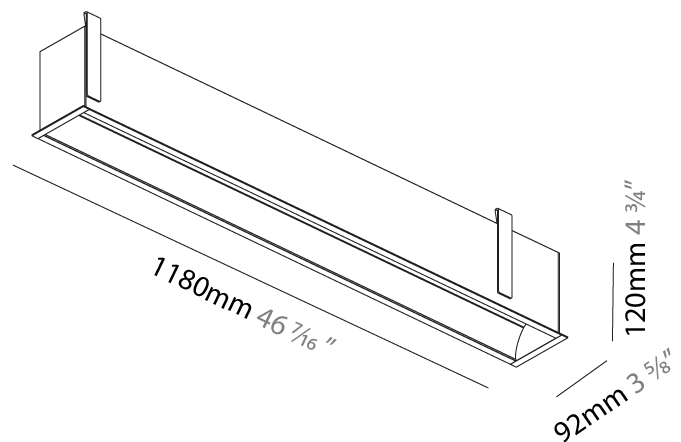

GENERAL

Series: Groove
Subseries: Groove Square
Brand: Prolight
Division: Architectural
Mounting Type: Recessed
Mounting Location: Ceiling
Subcategory: Profile

PHYSICAL

Shape: Rectangle
Length (mm): 1180
Length (in): 46 7/16
Width (mm): 92
Width (in): 3 5/8
Height (mm): 120
Height (in): 4 3/4
Ceiling Thickness (mm): 10 - 25
Ceiling Thickness (in): 3/8 - 1
Min. Recessing Depth (mm): 160
Min. Recessing Depth (in): 6 5/16
Light Distribution: Direct
Weight (kg): 5.195
Weight (lbs): 11.43
Diffuser: PMMA - Opal
Fixture Finish: [ANA / SSR / BKV / CWI / CRY / HAB / MSR / UFT / ITA / RUA / OGR / FTG / MYG / RWR / LOD / PUS / FRO / FUP / KIA / POP / BLS / SPG / MEY / GOH / GUM / CHC / COM / ABZ / JAG / OBR / MOS / ROR](#)
Fixture Material: Aluminum
Cut-out Measurements: 1170mm / 46 1/16" x 85mm / 3 3/8"

ELECTRICAL

Lamp Type: LED (Zhaga Standard)
Input Wattage (W): 20.2
Total Output Wattage (W): 16 / 12.8 (3500K)
[Dimming: 0-10V Dimming / Phase Dimming (120Vac Only)](#)
Driver Included: Yes
Driver Location: Integrated
Driver Type: Constant Current - 120 / 277Vac
Driver Class: Class 2
Input Voltage (V): 120 - 277
Constant Current (MA): 350 / 400 (3500K)

LED

[Color Temperature (°K): 3000 / 3500 / 4000](#)
Max. Delivered Lumen (lm): 1370 / 1421 / 1450
CRI: >90 CRI
Lamp Life (hrs): 50000

OPTICAL

RATINGS AND CERTIFICATIONS

Certified By: Certified for North American Standards
IP rating: IP20