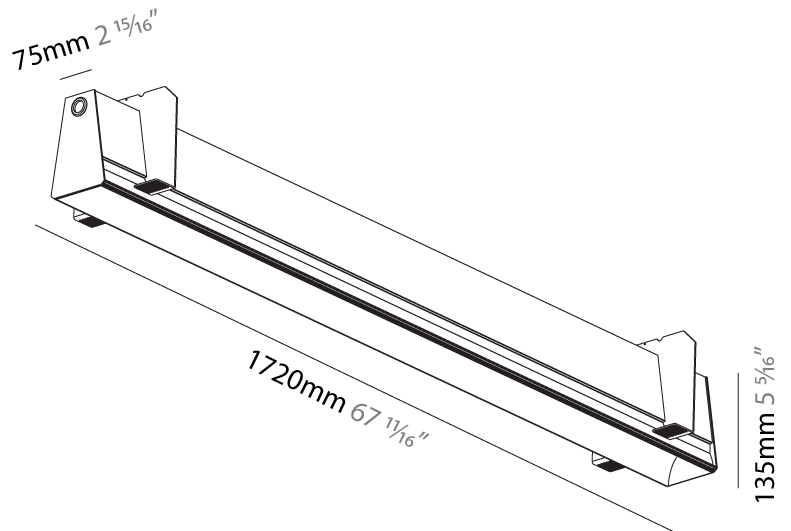

PHYSICAL

Shape: Rectangle
Length (mm): 1720
Length (in): 67 ¹¹/₁₆
Width (mm): 75
Width (in): 2 ¹⁵/₁₆
Height (mm): 135
Height (in): 5 ⁵/₁₆
Ceiling Thickness (mm): 10 / 12.5 / 15
Ceiling Thickness (in): 3/8 or 1/2 or 9/16
Min. Recessing Depth (mm): 170
Min. Recessing Depth (in): 6 ¹¹/₁₆
Light Distribution: Direct
Weight (kg): 6.812
Weight (lbs): 14.99
Diffuser: PMMA - Opal
Fixture Finish: SSR / BKV / CWI / CRY / HAB / UFT / ITA / RUA / FTG / MYG / LOD / PUS / FRO / FUP / KIA / POP / BLS / SPG / MEY / GOH / GUM / CHC / COM / ABZ / JAG / OBR / MOS / ROR
Fixture Material: Aluminum
Cut-out Measurements: 1730mm / 68 1/8" x 92mm / 3 5/8"
Upon Request: Unique Sizes Unique Ceiling Thickness

ELECTRICAL

Lamp Type: LED (Zhaga Standard)
Input Wattage (W): 30.4
Total Output Wattage (W): 24 / 19.2 (3500K)
Dimming: 0-10V Dimming / Phase Dimming (120Vac Only)
Driver Included: Yes
Driver Location: Integrated
Driver Type: Constant Current - 120 / 277Vac
Driver Class: Class 2
Input Voltage (V): 120 - 277
Constant Current (MA): 350 / 600 (3500K)

LED

Color Temperature (°K): 3000 / 3500 / 4000
Max. Delivered Lumen (lm): 2050 / 2127 / 2170
CRI: >90 CRI
Lamp Life (hrs): 50000
Upon Request: Special Color Temperature RGB-W Tunable White CRI (no minimum qty) price increase + longer lead time

OPTICAL

RATINGS AND CERTIFICATIONS

Certified By: Certified for North American Standards
IP rating: IP20