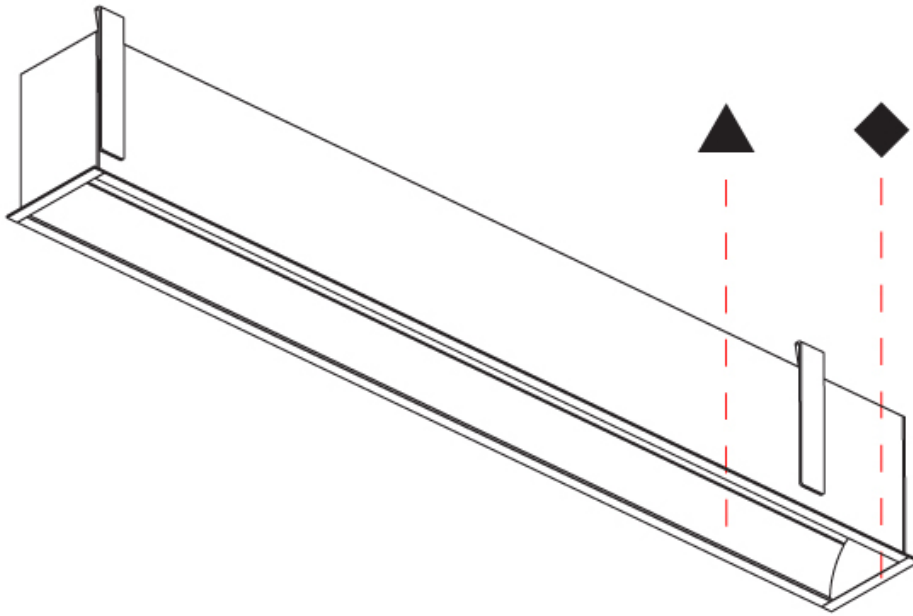

GROOVE SQUARE RECESSED

A35660-

PROJECT _____

TYPE _____

SPECIFIER _____

QUANTITY _____

DATE _____