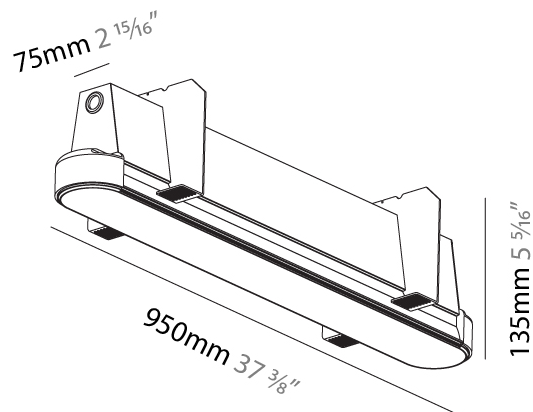

PHYSICAL

Shape: Oblong
Length (mm): 950
Length (in): 37 ³/₈
Width (mm): 75
Width (in): 2 ¹⁵/₁₆
Height (mm): 135
Height (in): 5 ⁵/₁₆
Ceiling Thickness (mm): 10 / 12.5 / 15
Ceiling Thickness (in): 3/8 or 1/2 or 9/16
Min. Recessing Depth (mm): 170
Min. Recessing Depth (in): 6 ¹¹/₁₆
Light Distribution: Direct
Weight (kg): 4.115
Weight (lbs): 9.1
Installation Requirement: Ceiling Thickness: 10mm / 12mm / 15mm
Diffuser: PMMA - Opal
Fixture Finish: SSR / BKV / CWI / CRY / HAB / UFT / ITA / RUA / FTG / MYG / LOD / PUS / FRO / FUP / KIA / POP / BLS / SPG / MEY / GOH / GUM / CHC / COM / ABZ / JAG / OBR / MOS / ROR
Fixture Material: Aluminum
Cut-out Measurements: 968mm / 38 1/8" x 92mm / 3 5/8"
Upon Request: Unique Sizes Unique Ceiling Thickness

ELECTRICAL

Lamp Type: LED (Zhaga Standard)
Input Wattage (W): 15.2
Total Output Wattage (W): 12 / 11.1 (3500K)
Dimming: 0-10V Dimming / Phase Dimming (120Vac Only)
Driver Included: Yes
Driver Location: Integrated
Driver Type: Constant Current - 120 / 277Vac
Driver Class: Class 2
Input Voltage (V): 120 - 277
Constant Current (MA): 350 / 375 (3500K)

LED

Color Temperature (°K): 3000 / 3500 / 4000
Max. Delivered Lumen (lm): 1030 / 1058 / 1080
CRI: >90 CRI
Lamp Life (hrs): 50000
Upon Request: Special Color Temperature RGB-W Tunable White CRI (no minimum qty) price increase + longer lead time

OPTICAL

RATINGS AND CERTIFICATIONS

Certified By: Certified for North American Standards
IP rating: IP20