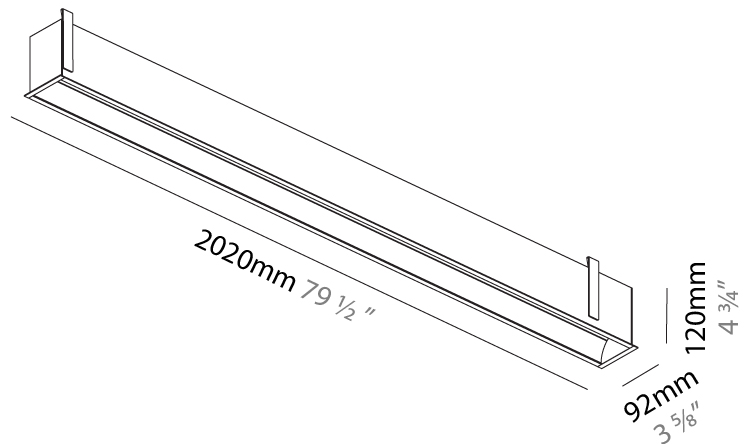

GENERAL

Series: Groove
Subseries: Groove Square
Brand: Prolight
Division: Architectural
Mounting Type: Recessed
Mounting Location: Ceiling
Subcategory: Profile

PHYSICAL

Shape: Rectangle
Length (mm): 2020
Length (in): 79 1/2
Width (mm): 92
Width (in): 3 5/8
Height (mm): 120
Height (in): 4 3/4
Ceiling Thickness (mm): 10 - 25
Ceiling Thickness (in): 3/8 - 1
Min. Recessing Depth (mm): 160
Min. Recessing Depth (in): 6 5/16
Light Distribution: Direct
Weight (kg): 8.638
Weight (lbs): 19
Diffuser: PMMA - Opal
Fixture Finish: ANA / SSR / BKV / CWI / CRY / HAB / MSR / UFT / ITA / RUA / OGR / FTG / MYG / RWR / LOD / PUS / FRO / FUP / KIA / POP / BLS / SPG / MEY / GOH / GUM / CHC / COM / ABZ / JAG / OBR / MOS / ROR
Fixture Material: Aluminum
Cut-out Measurements: 2010mm / 79 1/8" x 85mm / 3 3/8"

ELECTRICAL

Lamp Type: LED (Zhaga Standard)
Input Wattage (W): 35.4
Total Output Wattage (W): 28 / 22.4 (3500K)
Dimming: 0-10V Dimming / Phase Dimming (120Vac Only)
Driver Included: Yes
Driver Location: Integrated
Driver Type: Constant Current - 120 / 277Vac
Driver Class: Class 2
Input Voltage (V): 120 - 277
Constant Current (MA): 350 / 700 (3500K)

LED

Color Temperature (*K): 3000 / 3500 / 4000
Max. Delivered Lumen (lm): 2400 / 2479 / 2530
CRI: >90 CRI
Lamp Life (hrs): 50000

OPTICAL

RATINGS AND CERTIFICATIONS

Certified By: Certified for North American Standards
IP rating: IP20