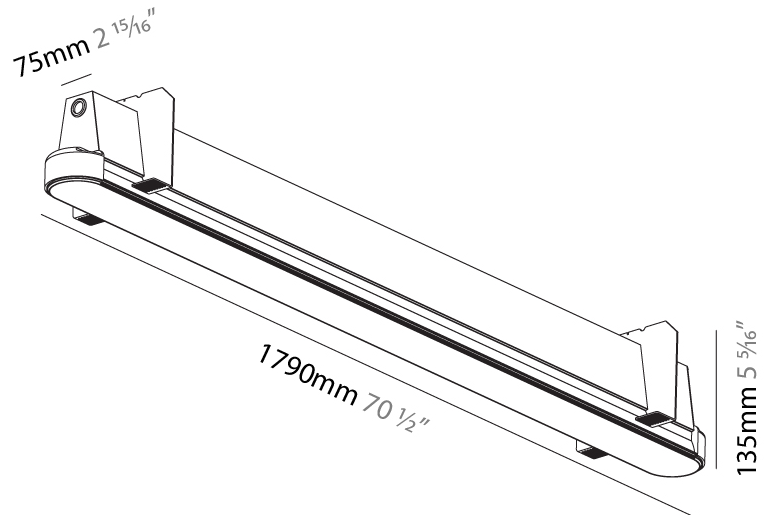

PHYSICAL

Shape: Oblong
Length (mm): 1790
Length (in): 70 1/2
Width (mm): 75
Width (in): 2 15/16
Height (mm): 135
Height (in): 5 5/16
Ceiling Thickness (mm): 10 / 12.5 / 15
Ceiling Thickness (in): 3/8 or 1/2 or 9/16
Min. Recessing Depth (mm): 170
Min. Recessing Depth (in): 6 11/16
Light Distribution: Direct
Weight (kg): 7.141
Weight (lbs): 15.71
Installation Requirement: Ceiling Thickness: 10mm / 12mm / 15mm
Diffuser: PMMA - Opal
Fixture Finish: SSR / BKV / CWI / CRY / HAB / UFT / ITA / RUA / FTG / MYG / LOD / PUS / FRO / FUP / KIA / POP / BLS / SPG / MEY / GOH / GUM / CHC / COM / ABZ / JAG / OBR / MOS / ROR
Fixture Material: Aluminum
Cut-out Measurements: 1808mm / 71 3/16" x 92mm / 3 5/8"
Upon Request: Unique Sizes Unique Ceiling Thickness

ELECTRICAL

Lamp Type: LED (Zhaga Standard)
Input Wattage (W): 30.4
Total Output Wattage (W): 24 / 19.2 (3500K)
Dimming: 0-10V Dimming / Phase Dimming (120Vac Only)
Driver Included: Yes
Driver Location: Integrated
Driver Type: Constant Current - 120 / 277Vac
Driver Class: Class 2
Input Voltage (V): 120 - 277
Constant Current (MA): 350 / 600 (3500K)

LED

Color Temperature (°K): 3000 / 3500 / 4000
Max. Delivered Lumen (lm): 2050 / 2127 / 2170
CRI: >90 CRI
Lamp Life (hrs): 50000
Upon Request: Special Color Temperature RGB-W Tunable White CRI (no minimum qty) price increase + longer lead time

OPTICAL

RATINGS AND CERTIFICATIONS

Certified By: Certified for North American Standards
IP rating: IP20