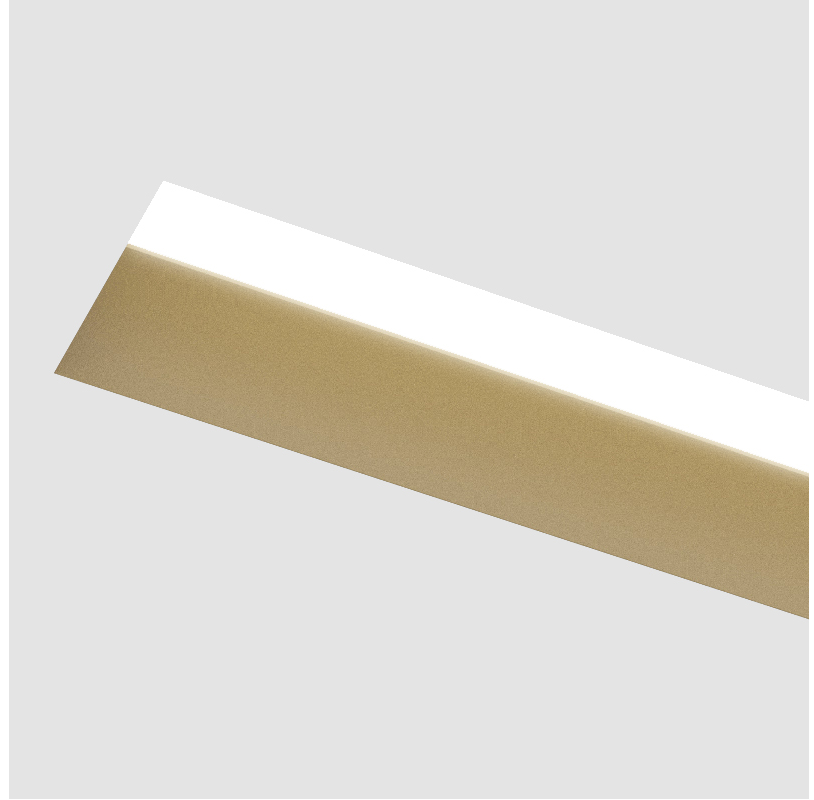

PHYSICAL

Shape: Rectangle
Length (mm): 880
Length (in): 34 5/8
Width (mm): 75
Width (in): 2 15/16
Height (mm): 135
Height (in): 5 5/16
Ceiling Thickness (mm): 10 / 12.5 / 15
Ceiling Thickness (in): 3/8 or 1/2 or 9/16
Min. Recessing Depth (mm): 170
Min. Recessing Depth (in): 6 11/16
Light Distribution: Direct
Weight (kg): 3.786
Weight (lbs): 8.33
Diffuser: PMMA - Opal
Fixture Finish: SSR / BKV / CWI / CRY / HAB / UFT / ITA / RUA / FTG / MYG / LOD / PUS / FRO / FUP / KIA / POP / BLS / SPG / MEY / GOH / GUM / CHC / COM / ABZ / JAG / OBR / MOS / ROR
Fixture Material: Aluminum
Cut-out Measurements: 890mm / 35 1/16" x 92mm / 3 5/8"
Upon Request: Unique Sizes Unique Ceiling Thickness

ELECTRICAL

Lamp Type: LED (Zhaga Standard)
Input Wattage (W): 15.2
Total Output Wattage (W): 12 / 11.2 (3500K)
Dimming: 0-10V Dimming / Phase Dimming (120Vac Only)
Driver Included: Yes
Driver Location: Integrated
Driver Type: Constant Current - 120 / 277Vac
Driver Class: Class 2
Input Voltage (V): 120 - 277
Constant Current (MA): 350 / 375 (3500K)

LED

Color Temperature (°K): 3000 / 3500 / 4000
Max. Delivered Lumen (lm): 1030 / 1058 / 1080
CRI: >90 CRI
Lamp Life (hrs): 50000
Upon Request: Special Color Temperature RGB-W Tunable White CRI (no minimum qty) price increase + longer lead time

OPTICAL

RATINGS AND CERTIFICATIONS

Certified By: Certified for North American Standards
IP rating: IP20