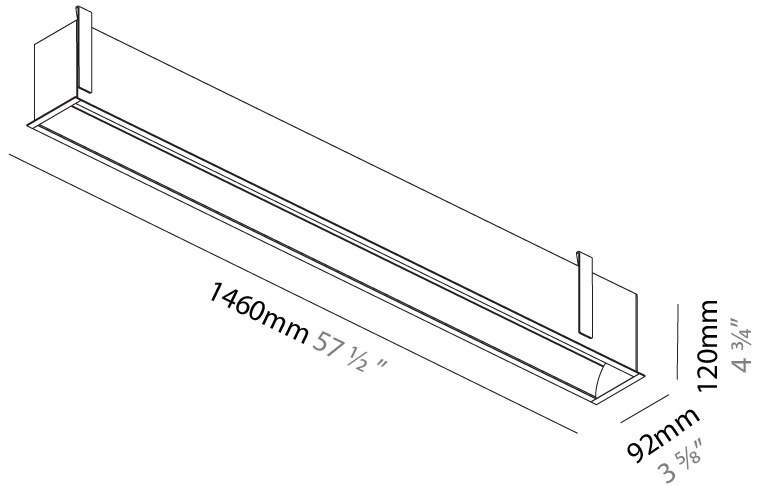

GENERAL

Series: Groove
Subseries: Groove Square
Brand: Prolicht
Division: Architectural
Mounting Type: Recessed
Mounting Location: Ceiling
Subcategory: Profile

PHYSICAL

Shape: Rectangle
Length (mm): 1460
Length (in): 57 1/2
Width (mm): 92
Width (in): 3 5/8
Height (mm): 120
Height (in): 4 3/4
Ceiling Thickness (mm): 10 / 12.5 / 15 / 25
Ceiling Thickness (in): 3/8 or 1/2 or 9/16 or 1
Min. Recessing Depth (mm): 160
Min. Recessing Depth (in): 6 5/16
Light Distribution: Direct
Weight (kg): 6.306
Weight (lbs): 13.87
Diffuser: PMMA - Opal
Fixture Finish: ANA / SSR / BKV / CWI / CRY / HAB / MSR / UFT / ITA / RUA / OGR / FTG / MYG / RWR / LOD / PUS / FRO / FUP / KIA / POP / BLS / SPG / MEY / GOH / GUM / CHC / COM / ABZ / JAG / OBR / MOS / ROR
Fixture Material: Aluminum
Cut-out Measurements: 1450mm / 57 1/16" x 85mm / 3 3/8"

ELECTRICAL

Lamp Type: LED (Zhaga Standard)
Input Wattage (W): 25.3
Total Output Wattage (W): 20 / 16 (3500K)
Dimming: 0-10V Dimming / Phase Dimming (120Vac Only)
Driver Included: Yes
Driver Location: Integrated
Driver Type: Constant Current - 120 / 277Vac
Driver Class: Class 2
Input Voltage (V): 120 - 277
Constant Current (MA): 350 / 500 (3500K)

LED

Color Temperature (°K): 3000 / 3500 / 4000
Max. Delivered Lumen (lm): 1710 / 1774 / 1810
CRI: >90 CRI
Lamp Life (hrs): 50000

OPTICAL

RATINGS AND CERTIFICATIONS

Certified By: Certified for North American Standards
IP rating: IP20