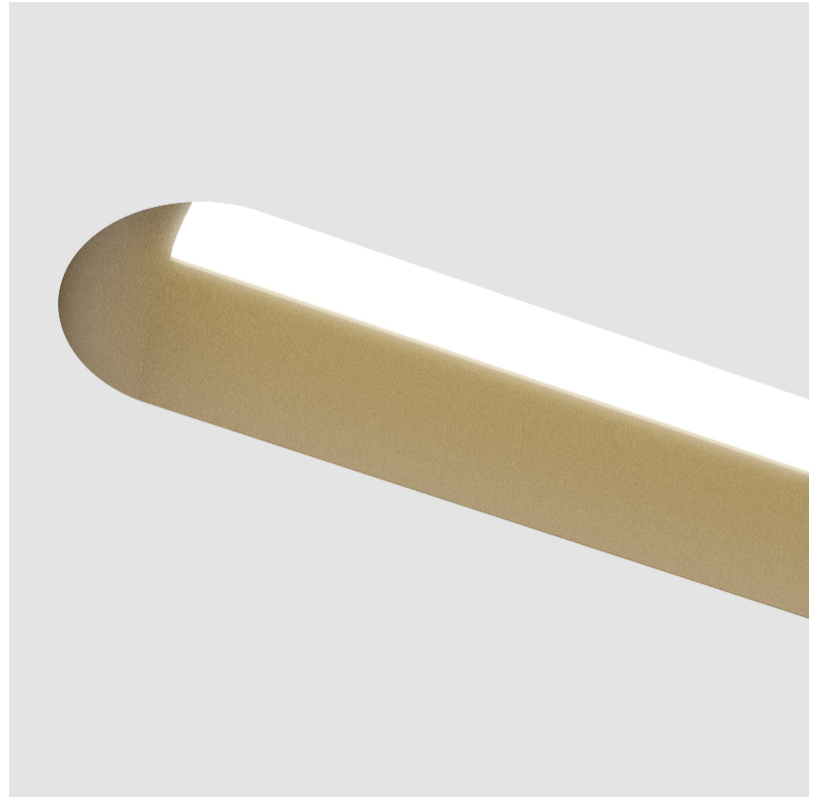

PHYSICAL

Shape: Oblong
Length (mm): 2070
Length (in): 81 1/2
Width (mm): 75
Width (in): 2 15/16
Height (mm): 135
Height (in): 5 5/16
Ceiling Thickness (mm): 10 / 12.5 / 15
Ceiling Thickness (in): 3/8 or 1/2 or 9/16
Min. Recessing Depth (mm): 170
Min. Recessing Depth (in): 6 11/16
Light Distribution: Direct
Weight (kg): 15.71
Weight (lbs): 17.73
Installation Requirement: Ceiling Thickness: 10mm / 12mm / 15mm
Diffuser: PMMA - Opal
Fixture Finish: SSR / BKV / CWI / CRY / HAB / UFT / ITA / RUA / FTG / MYG / LOD / PUS / FRO / FUP / KIA / POP / BLS / SPG / MEY / GOH / GUM / CHC / COM / ABZ / JAG / OBR / MOS / ROR
Fixture Material: Aluminum
Cut-out Measurements: 2088mm / 82 3/16" x 92mm / 3 5/8"
Upon Request: Unique Sizes Unique Ceiling Thickness

ELECTRICAL

Lamp Type: LED (Zhaga Standard)
Input Wattage (W): 35.4
Total Output Wattage (W): 28 / 22.4 (3500K)
Dimming: 0-10V Dimming / Phase Dimming (120Vac Only)
Driver Included: Yes
Driver Location: Integrated
Driver Type: Constant Current - 120 / 277Vac
Driver Class: Class 2
Input Voltage (V): 120 - 277
Constant Current (MA): 350 / 700 (3500K)

LED

Color Temperature (°K): 3000 / 3500 / 4000
Max. Delivered Lumen (lm): 2400 / 2479 / 2530
CRI: >90 CRI
Lamp Life (hrs): 50000
Upon Request: Special Color Temperature RGB-W Tunable White CRI (no minimum qty) price increase + longer lead time

OPTICAL

RATINGS AND CERTIFICATIONS

Certified By: Certified for North American Standards
IP rating: IP20