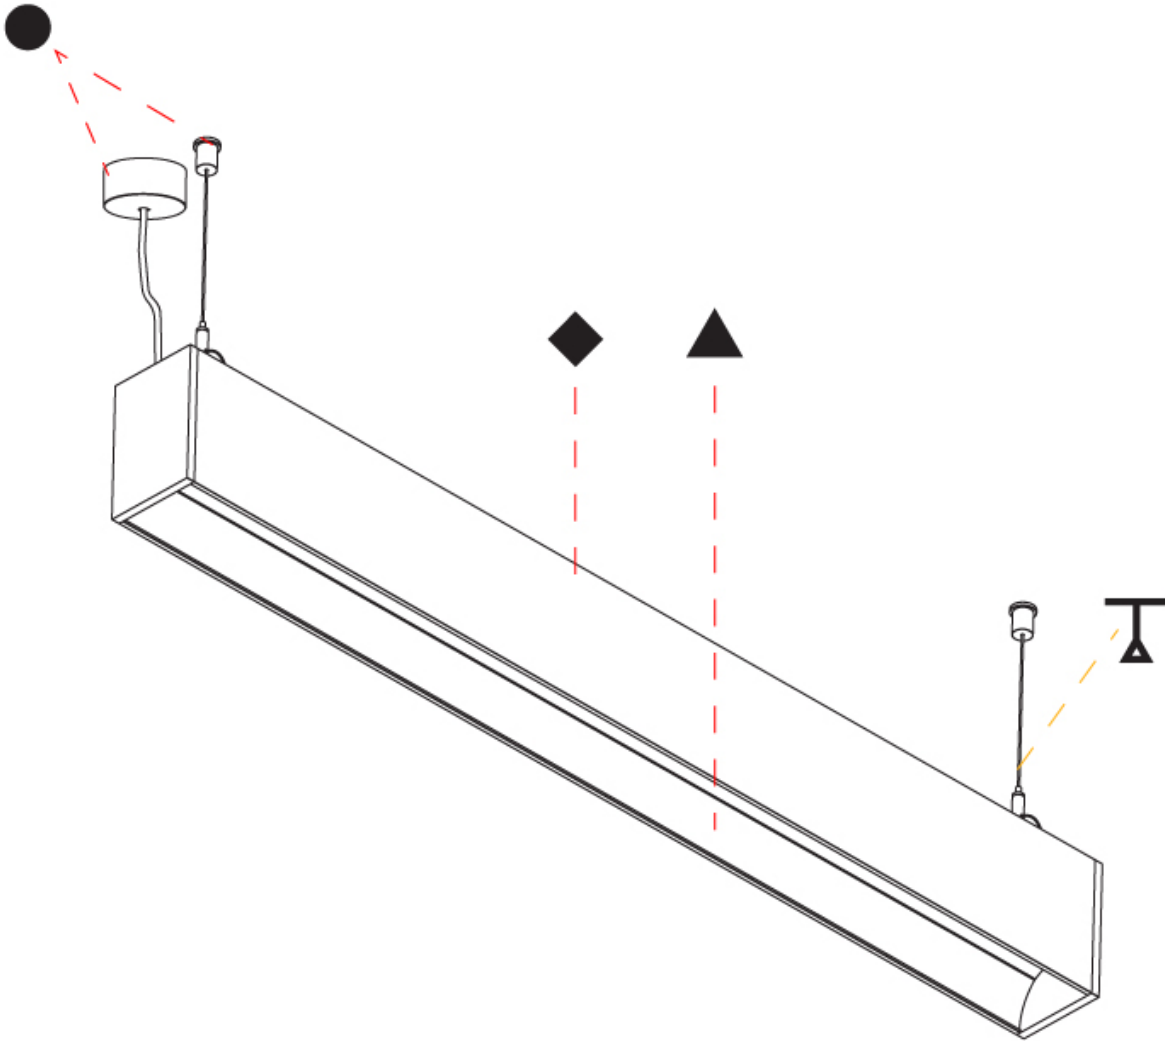

GROOVE SQUARE SUSPENSION

A30813-

PROJECT _____

TYPE _____

SPECIFIER _____

QUANTITY _____

DATE _____

A