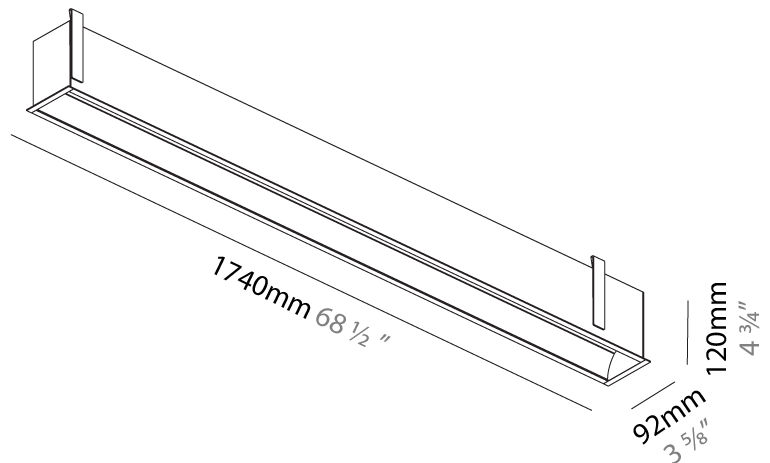

GENERAL

Series: Groove
Subseries: Groove Square
Brand: Prolight
Division: Architectural
Mounting Type: Recessed
Mounting Location: Ceiling
Subcategory: Profile

PHYSICAL

Shape: Rectangle
Length (mm): 1740
Length (in): 68 1/2
Width (mm): 92
Width (in): 3 5/8
Height (mm): 120
Height (in): 4 3/4
Ceiling Thickness (mm): 10 - 25
Ceiling Thickness (in): 3/8 - 1
Min. Recessing Depth (mm): 160
Min. Recessing Depth (in): 6 5/16
Light Distribution: Direct
Weight (kg): 7.529
Weight (lbs): 16.56
Diffuser: PMMA - Opal
Fixture Finish: ANA / SSR / BKV / CWI / CRY / HAB / MSR / UFT / ITA / RUA / OGR / FTG / MYG / RWR / LOD / PUS / FRO / FUP / KIA / POP / BLS / SPG / MEY / GOH / GUM / CHC / COM / ABZ / JAG / OBR / MOS / ROR
Fixture Material: Aluminum
Cut-out Measurements: 1730mm / 68 1/8" x 85mm / 3 3/8"

ELECTRICAL

Lamp Type: LED (Zhaga Standard)
Input Wattage (W): 30.4
Total Output Wattage (W): 24 / 19.2 (3500K)
Dimming: 0-10V Dimming / Phase Dimming (120Vac Only)
Driver Included: Yes
Driver Location: Integrated
Driver Type: Constant Current - 120 / 277Vac
Driver Class: Class 2
Input Voltage (V): 120 - 277
Constant Current (MA): 350 / 600 (3500K)

LED

Color Temperature (*K): 3000 / 3500 / 4000
Max. Delivered Lumen (lm): 2050 / 2127 / 2170
CRI: >90 CRI
Lamp Life (hrs): 50000

OPTICAL

RATINGS AND CERTIFICATIONS

Certified By: Certified for North American Standards
IP rating: IP20