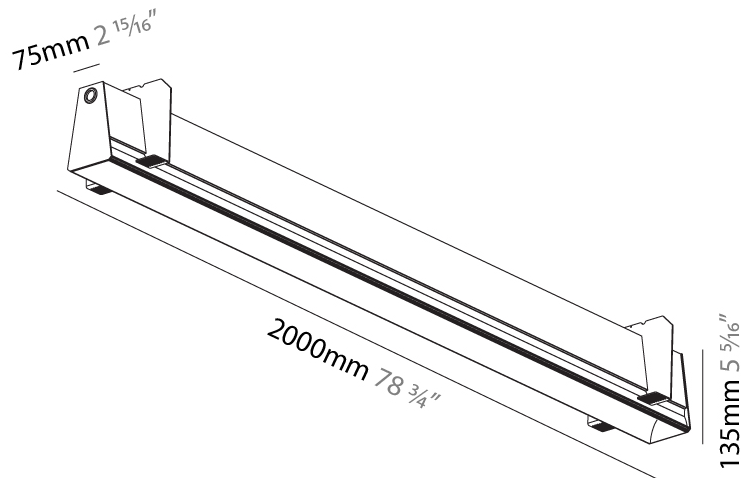

PHYSICAL

Shape: Rectangle
Length (mm): 2000
Length (in): 78 3/4
Width (mm): 75
Width (in): 2 15/16
Height (mm): 135
Height (in): 5 5/16
Ceiling Thickness (mm): 10 / 12.5 / 15
Ceiling Thickness (in): 3/8 or 1/2 or 9/16
Min. Recessing Depth (mm): 170
Min. Recessing Depth (in): 6 11/16
Light Distribution: Direct
Weight (kg): 7.728
Weight (lbs): 17.04
Diffuser: PMMA - Opal
Fixture Finish: SSR / BKV / CWI / CRY / HAB / UFT / ITA / RUA / FTG / MYG / LOD / PUS / FRO / FUP / KIA / POP / BLS / SPG / MEY / GOH / GUM / CHC / COM / ABZ / JAG / OBR / MOS / ROR
Fixture Material: Aluminum
Cut-out Measurements: 2010mm / 79 1/8" x 92mm / 3 5/8"
Upon Request: Unique Sizes Unique Ceiling Thickness

ELECTRICAL

Lamp Type: LED (Zhaga Standard)
Input Wattage (W): 35.4
Total Output Wattage (W): 28 / 22.8 (3500K)
Dimming: 0-10V Dimming / Phase Dimming (120Vac Only)
Driver Included: Yes
Driver Location: Integrated
Driver Type: Constant Current - 120 / 277Vac
Driver Class: Class 2
Input Voltage (V): 120 - 277
Constant Current (MA): 350 / 700 (3500K)

LED

Color Temperature (°K): 3000 / 3500 / 4000
Max. Delivered Lumen (lm): 2400 / 2479 / 2530
CRI: >90 CRI
Lamp Life (hrs): 50000
Upon Request: Special Color Temperature RGB-W Tunable White CRI (no minimum qty) price increase + longer lead time

OPTICAL

RATINGS AND CERTIFICATIONS

Certified By: Certified for North American Standards
IP rating: IP20