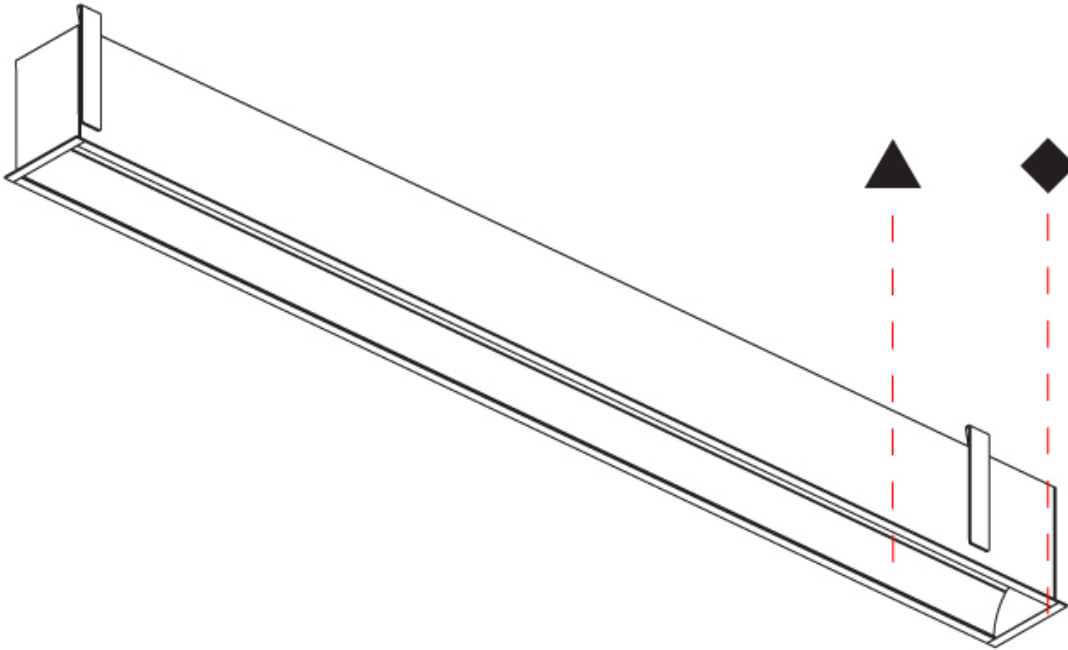

GROOVE SQUARE RECESSED

A35662-

PROJECT	_____
TYPE	_____
SPECIFIER	_____
QUANTITY	_____
DATE	_____