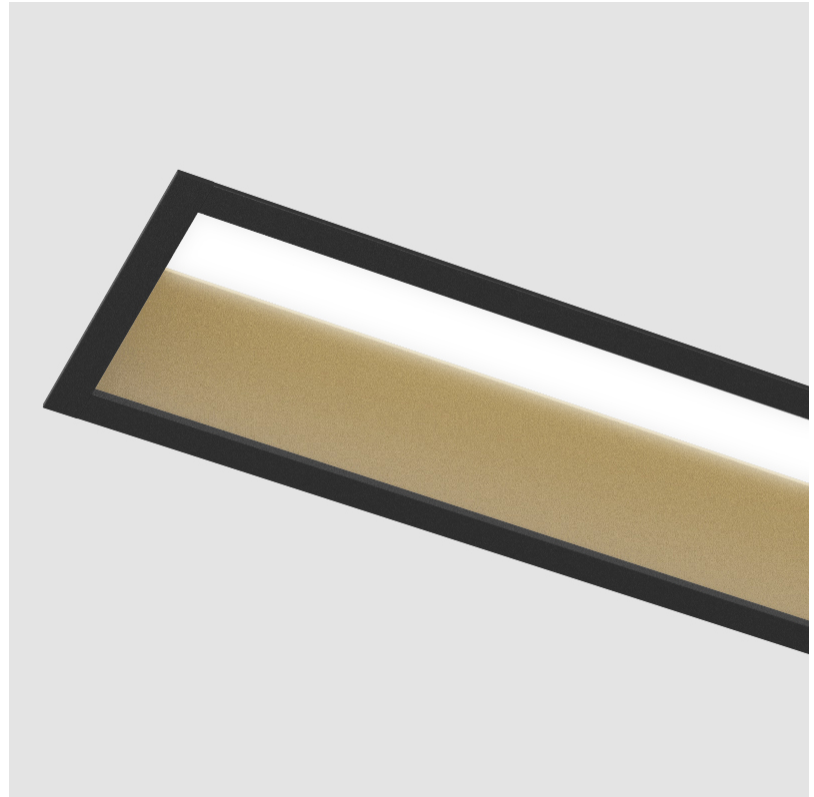

GENERAL

Series: Groove
Subseries: Groove Square
Brand: Prolight
Division: Architectural
Mounting Type: Recessed
Mounting Location: Ceiling
Subcategory: Profile

PHYSICAL

Shape: Rectangle
Length (mm): 2020
Length (in): 79 1/2
Width (mm): 92
Width (in): 3 5/8
Height (mm): 120
Height (in): 4 3/4
Ceiling Thickness (mm): 10 - 25
Ceiling Thickness (in): 3/8 - 1
Min. Recessing Depth (mm): 160
Min. Recessing Depth (in): 6 5/16
Light Distribution: Direct
Weight (kg): 8.638
Weight (lbs): 19
Diffuser: PMMA - Opal
Fixture Finish: [ANA / SSR / BKV / CWI / CRY / HAB / MSR / UFT / ITA / RUA / OGR / FTG / MYG / RWR / LOD / PUS / FRO / FUP / KIA / POP / BLS / SPG / MEY / GOH / GUM / CHC / COM / ABZ / JAG / OBR / MOS / ROR](#)
Fixture Material: Aluminum
Cut-out Measurements: 2010mm / 79 1/8" x 85mm / 3 3/8"

ELECTRICAL

Lamp Type: LED (Zhaga Standard)
Input Wattage (W): 35.4
Total Output Wattage (W): 28 / 22.4 (3500K)
[Dimming: 0-10V Dimming / Phase Dimming (120Vac Only)](#)
Driver Included: Yes
Driver Location: Integrated
Driver Type: Constant Current - 120 / 277Vac
Driver Class: Class 2
Input Voltage (V): 120 - 277
Constant Current (MA): 350 / 700 (3500K)

LED

[Color Temperature (°K): 3000 / 3500 / 4000](#)
Max. Delivered Lumen (lm): 2400 / 2479 / 2530
CRI: >90 CRI
Lamp Life (hrs): 50000

OPTICAL

RATINGS AND CERTIFICATIONS

Certified By: Certified for North American Standards
IP rating: IP20