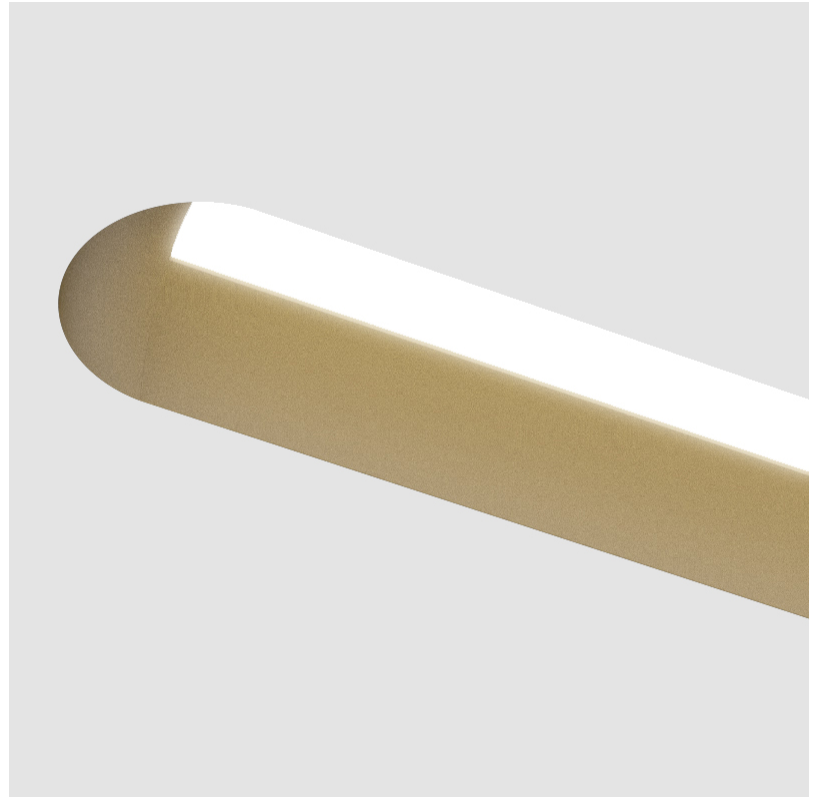

PHYSICAL

Shape: Oblong
Length (mm): 1230
Length (in): 48 7/16
Width (mm): 75
Width (in): 2 15/16
Height (mm): 135
Height (in): 5 5/16
Ceiling Thickness (mm): 10 / 12.5 / 15
Ceiling Thickness (in): 3/8 or 1/2 or 9/16
Min. Recessing Depth (mm): 170
Min. Recessing Depth (in): 6 11/16
Light Distribution: Direct
Weight (kg): 5.033
Weight (lbs): 11.07
Installation Requirement: Ceiling Thickness: 10mm / 12mm / 15mm
Diffuser: PMMA - Opal
Fixture Finish: SSR / BKV / CWI / CRY / HAB / UFT / ITA / RUA / FTG / MYG / LOD / PUS / FRO / FUP / KIA / POP / BLS / SPG / MEY / GOH / GUM / CHC / COM / ABZ / JAG / OBR / MOS / ROR
Fixture Material: Aluminum
Cut-out Measurements: 1248mm / 49 1/8" x 92mm / 3 5/8"
Upon Request: Unique Sizes Unique Ceiling Thickness

ELECTRICAL

Lamp Type: LED (Zhaga Standard)
Input Wattage (W): 20.2
Total Output Wattage (W): 16 / 12.8 (3500K)
Dimming: 0-10V Dimming / Phase Dimming (120Vac Only)
Driver Included: Yes
Driver Location: Integrated
Driver Type: Constant Current - 120 / 277Vac
Driver Class: Class 2
Input Voltage (V): 120 - 277
Constant Current (MA): 350 / 400 (3500K)

LED

Color Temperature (°K): 3000 / 3500 / 4000
Max. Delivered Lumen (lm): 1370 / 1421 / 1450
CRI: >90 CRI
Lamp Life (hrs): 50000
Upon Request: Special Color Temperature RGB-W Tunable White CRI (no minimum qty) price increase + longer lead time

OPTICAL

RATINGS AND CERTIFICATIONS

Certified By: Certified for North American Standards
IP rating: IP20