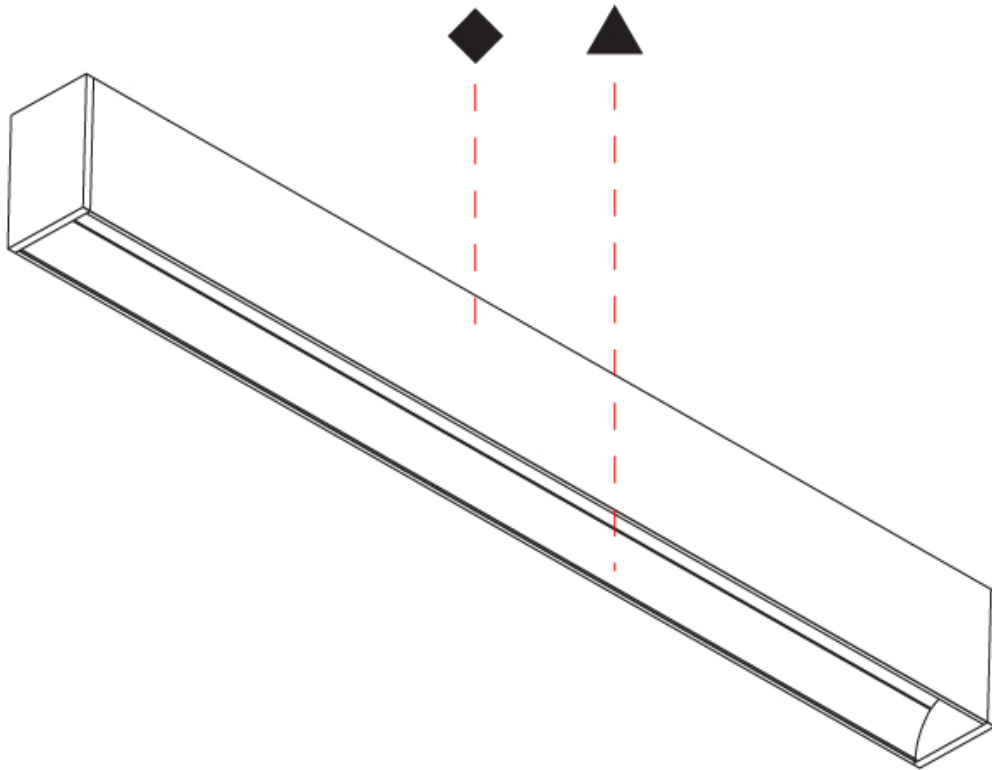

GROOVE SQUARE SURFACE

A3D130-

PROJECT _____

TYPE _____

SPECIFIER _____

QUANTITY _____

DATE _____