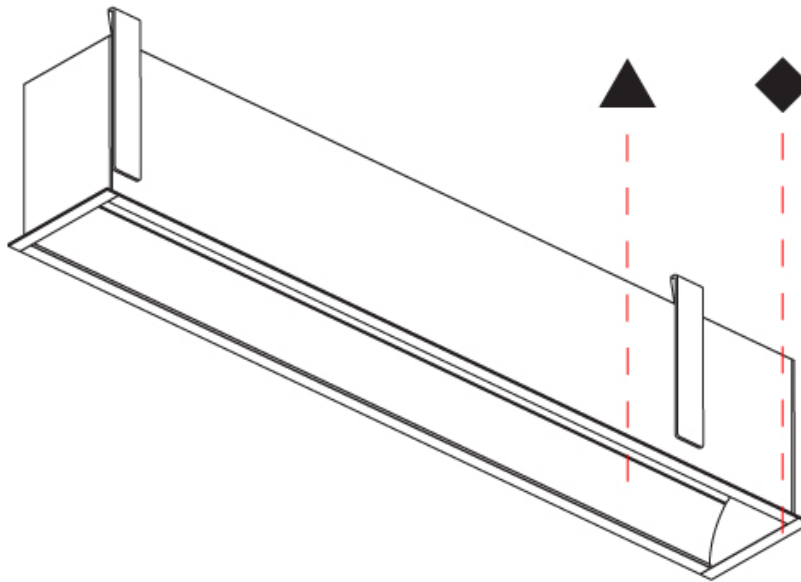

GROOVE SQUARE RECESSED

A35659-

PROJECT _____

TYPE _____

SPECIFIER _____

QUANTITY _____

DATE _____

A