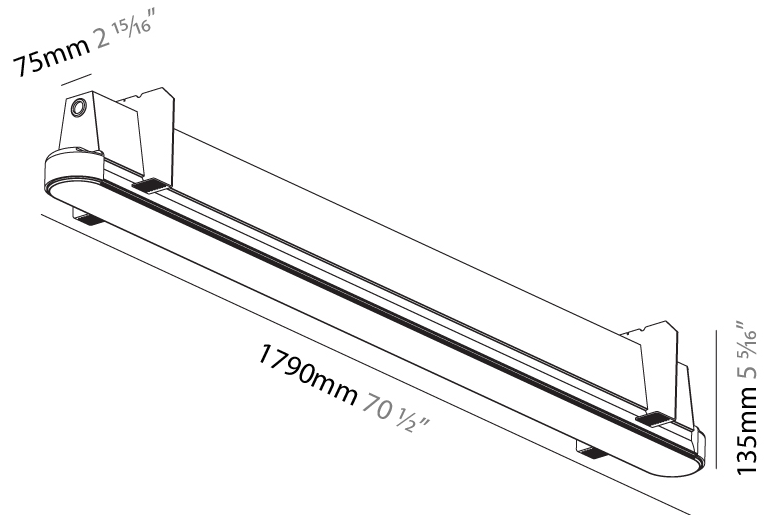

PHYSICAL

Shape: Oblong
Length (mm): 1790
Length (in): 70 1/2
Width (mm): 75
Width (in): 2 15/16
Height (mm): 135
Height (in): 5 5/16
Ceiling Thickness (mm): 10 / 12.5 / 15
Ceiling Thickness (in): 3/8 or 1/2 or 9/16
Min. Recessing Depth (mm): 170
Min. Recessing Depth (in): 6 11/16
Light Distribution: Direct
Weight (kg): 7.141
Weight (lbs): 15.71
Installation Requirement: Ceiling Thickness: 10mm / 12mm / 15mm
Diffuser: PMMA - Opal
Fixture Finish: SSR / BKV / CWI / CRY / HAB / UFT / ITA / RUA / FTG / MYG / LOD / PUS / FRO / FUP / KIA / POP / BLS / SPG / MEY / GOH / GUM / CHC / COM / ABZ / JAG / OBR / MOS / ROR
Fixture Material: Aluminum
Cut-out Measurements: 1808mm / 71 3/16" x 92mm / 3 5/8"
Upon Request: Unique Sizes Unique Ceiling Thickness

ELECTRICAL

Lamp Type: LED (Zhaga Standard)
Input Wattage (W): 30.4
Total Output Wattage (W): 24 / 19.2 (3500K)
Dimming: 0-10V Dimming / Phase Dimming (120Vac Only)
Driver Included: Yes
Driver Location: Integrated
Driver Type: Constant Current - 120 / 277Vac
Driver Class: Class 2
Input Voltage (V): 120 - 277
Constant Current (MA): 350 / 600 (3500K)

LED

Color Temperature (°K): 3000 / 3500 / 4000
Max. Delivered Lumen (lm): 2050 / 2127 / 2170
CRI: >90 CRI
Lamp Life (hrs): 50000
Upon Request: Special Color Temperature RGB-W Tunable White CRI (no minimum qty) price increase + longer lead time

OPTICAL

RATINGS AND CERTIFICATIONS

Certified By: Certified for North American Standards
IP rating: IP20