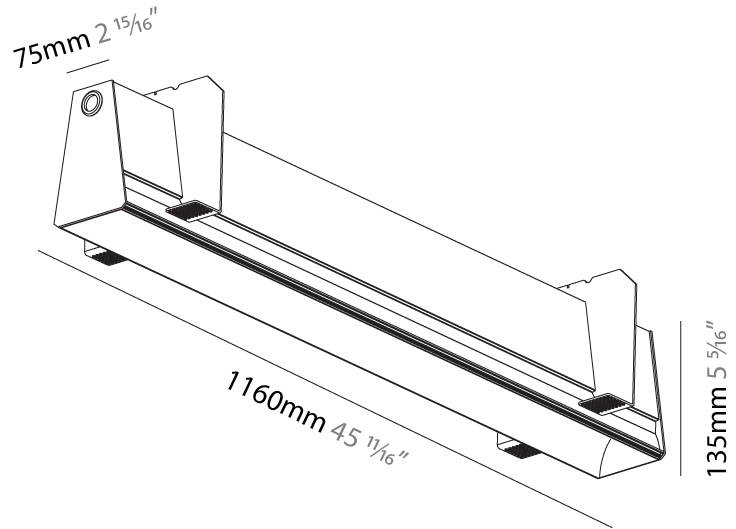

PHYSICAL

Shape: Rectangle
Length (mm): 1160
Length (in): 45 ¹¹/₁₆
Width (mm): 75
Width (in): 2 ¹⁵/₁₆
Height (mm): 135
Height (in): 5 ⁵/₁₆
Ceiling Thickness (mm): 10 / 12.5 / 15
Ceiling Thickness (in): 3/8 or 1/2 or 9/16
Min. Recessing Depth (mm): 170
Min. Recessing Depth (in): 6 ¹¹/₁₆
Light Distribution: Direct
Weight (kg): 4.704
Weight (lbs): 10.35
Diffuser: PMMA - Opal
Fixture Finish: SSR / BKV / CWI / CRY / HAB / UFT / ITA / RUA / FTG / MYG / LOD / PUS / FRO / FUP / KIA / POP / BLS / SPG / MEY / GOH / GUM / CHC / COM / ABZ / JAG / OBR / MOS / ROR
Fixture Material: Aluminum
Cut-out Measurements: 1170mm / 46 1/16" x 92mm / 3 5/8"
Upon Request: Unique Sizes Unique Ceiling Thickness

ELECTRICAL

Lamp Type: LED (Zhaga Standard)
Input Wattage (W): 20.2
Total Output Wattage (W): 16 / 12.8 (3500K)
Dimming: 0-10V Dimming / Phase Dimming (120Vac Only)
Driver Included: Yes
Driver Location: Integrated
Driver Type: Constant Current - 120 / 277Vac
Driver Class: Class 2
Input Voltage (V): 120 - 277
Constant Current (MA): 350 / 400 (3500K)

LED

Color Temperature (°K): 3000 / 3500 / 4000
Max. Delivered Lumen (lm): 1370 / 1421 / 1450
CRI: >90 CRI
Lamp Life (hrs): 50000
Upon Request: Special Color Temperature RGB-W Tunable White CRI (no minimum qty) price increase + longer lead time

OPTICAL

RATINGS AND CERTIFICATIONS

Certified By: Certified for North American Standards
IP rating: IP20