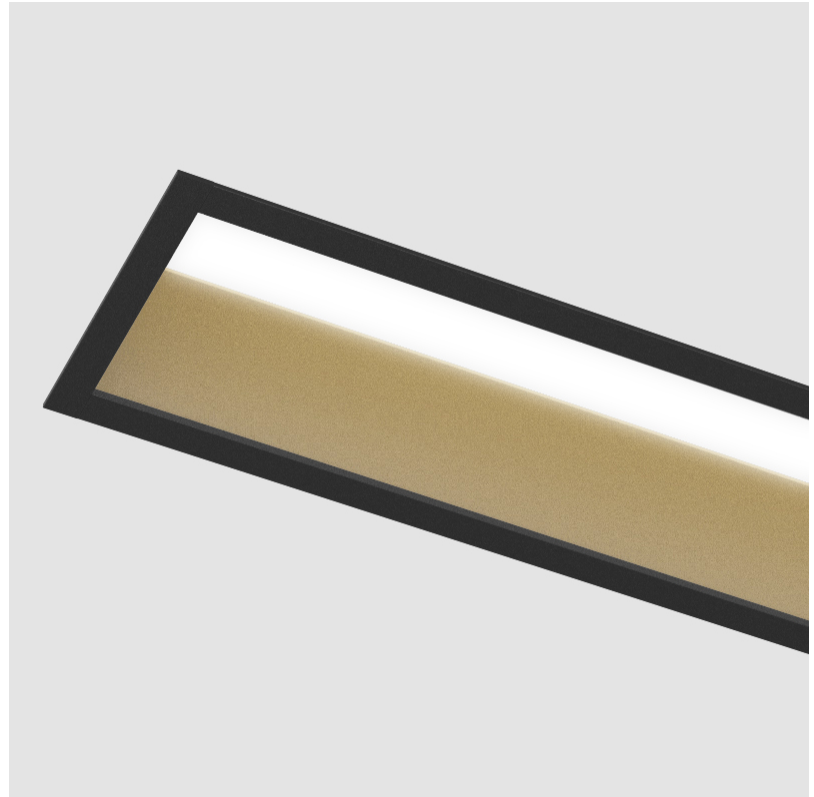

GENERAL

Series: Groove
Subseries: Groove Square
Brand: Prolight
Division: Architectural
Mounting Type: Recessed
Mounting Location: Ceiling
Subcategory: Profile

PHYSICAL

Shape: Rectangle
Length (mm): 1740
Length (in): 68 1/2
Width (mm): 92
Width (in): 3 5/8
Height (mm): 120
Height (in): 4 3/4
Ceiling Thickness (mm): 10 - 25
Ceiling Thickness (in): 3/8 - 1
Min. Recessing Depth (mm): 160
Min. Recessing Depth (in): 6 5/16
Light Distribution: Direct
Weight (kg): 7.529
Weight (lbs): 16.56
Diffuser: PMMA - Opal
Fixture Finish: ANA / SSR / BKV / CWI / CRY / HAB / MSR / UFT / ITA / RUA / OGR / FTG / MYG / RWR / LOD / PUS / FRO / FUP / KIA / POP / BLS / SPG / MEY / GOH / GUM / CHC / COM / ABZ / JAG / OBR / MOS / ROR
Fixture Material: Aluminum
Cut-out Measurements: 1730mm / 68 1/8" x 85mm / 3 3/8"

ELECTRICAL

Lamp Type: LED (Zhaga Standard)
Input Wattage (W): 30.4
Total Output Wattage (W): 24 / 19.2 (3500K)
Dimming: 0-10V Dimming / Phase Dimming (120Vac Only)
Driver Included: Yes
Driver Location: Integrated
Driver Type: Constant Current - 120 / 277Vac
Driver Class: Class 2
Input Voltage (V): 120 - 277
Constant Current (MA): 350 / 600 (3500K)

LED

Color Temperature (*K): 3000 / 3500 / 4000
Max. Delivered Lumen (lm): 2050 / 2127 / 2170
CRI: >90 CRI
Lamp Life (hrs): 50000

OPTICAL

RATINGS AND CERTIFICATIONS

Certified By: Certified for North American Standards
IP rating: IP20