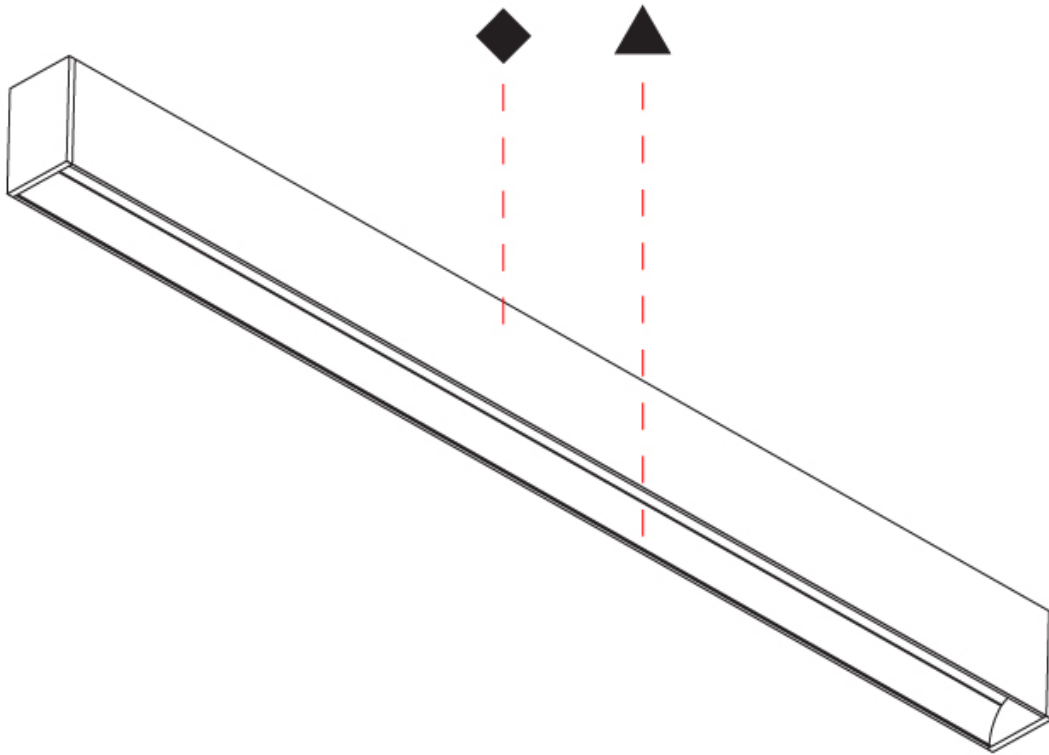

GROOVE SQUARE SURFACE

A3D132-

PROJECT

TYPE

SPECIFIER

QUANTITY

DATE

A