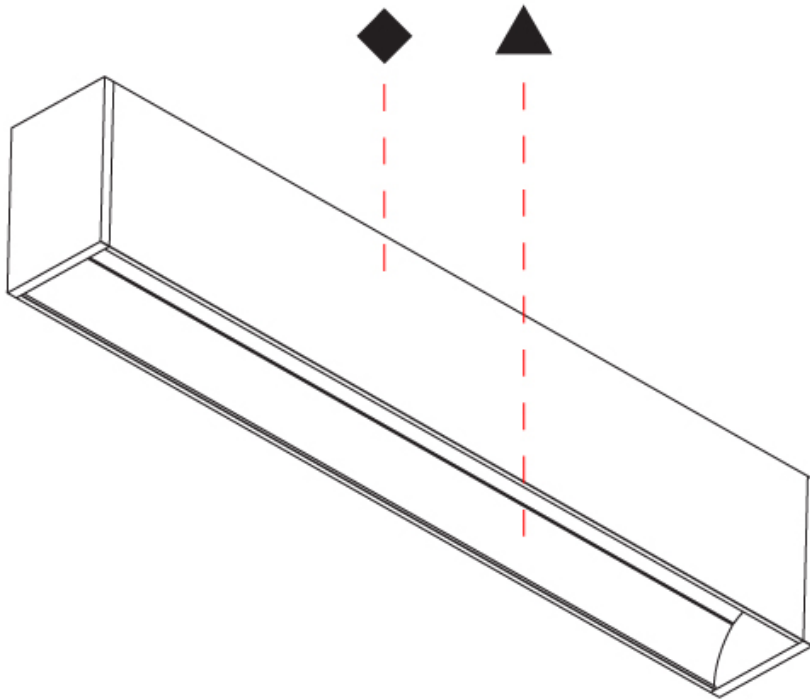

GROOVE SQUARE SURFACE

A3D128-

PROJECT	_____
TYPE	_____
SPECIFIER	_____
QUANTITY	_____
DATE	_____