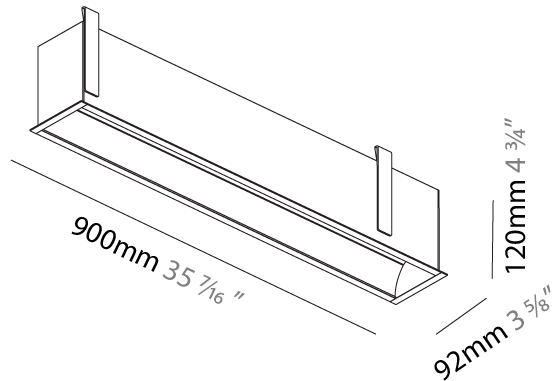

GENERAL

Series: Groove
Subseries: Groove Square
Brand: Prolight
Division: Architectural
Mounting Type: Recessed
Mounting Location: Ceiling
Subcategory: Profile

PHYSICAL

Shape: Rectangle
Length (mm): 900
Length (in): 35 7/16
Width (mm): 92
Width (in): 3 5/8
Height (mm): 120
Height (in): 4 3/4
Ceiling Thickness (mm): 10 - 25
Ceiling Thickness (in): 3/8 - 1
Min. Recessing Depth (mm): 160
Min. Recessing Depth (in): 6 5/16
Light Distribution: Direct
Weight (kg): 4.083
Weight (lbs): 9.98
Diffuser: PMMA - Opal
Fixture Finish: [ANA / SSR / BKV / CWI / CRY / HAB / MSR / UFT / ITA / RUA / OGR / FTG / MYG / RWR / LOD / PUS / FRO / FUP / KIA / POP / BLS / SPG / MEY / GOH / GUM / CHC / COM / ABZ / JAG / OBR / MOS / ROR](#)
Fixture Material: Aluminum
Cut-out Measurements: 890mm / 35 1/16" x 85mm / 3 3/8"

ELECTRICAL

Lamp Type: LED (Zhaga Standard)
Input Wattage (W): 15.2
Total Output Wattage (W): 12 / 11.1 (3500K)
[Dimming: 0-10V Dimming / Phase Dimming (120Vac Only)](#)
Driver Included: Yes
Driver Location: Integrated
Driver Type: Constant Current - 120 / 277Vac
Driver Class: Class 2
Input Voltage (V): 120 - 277
Constant Current (MA): 350 / 375 (3500K)

LED

[Color Temperature (*K): 3000 / 3500 / 4000](#)
Max. Delivered Lumen (lm): 1030 / 1058 / 1080
CRI: >90 CRI
Lamp Life (hrs): 50000

OPTICAL

RATINGS AND CERTIFICATIONS

Certified By: Certified for North American Standards
IP rating: IP20