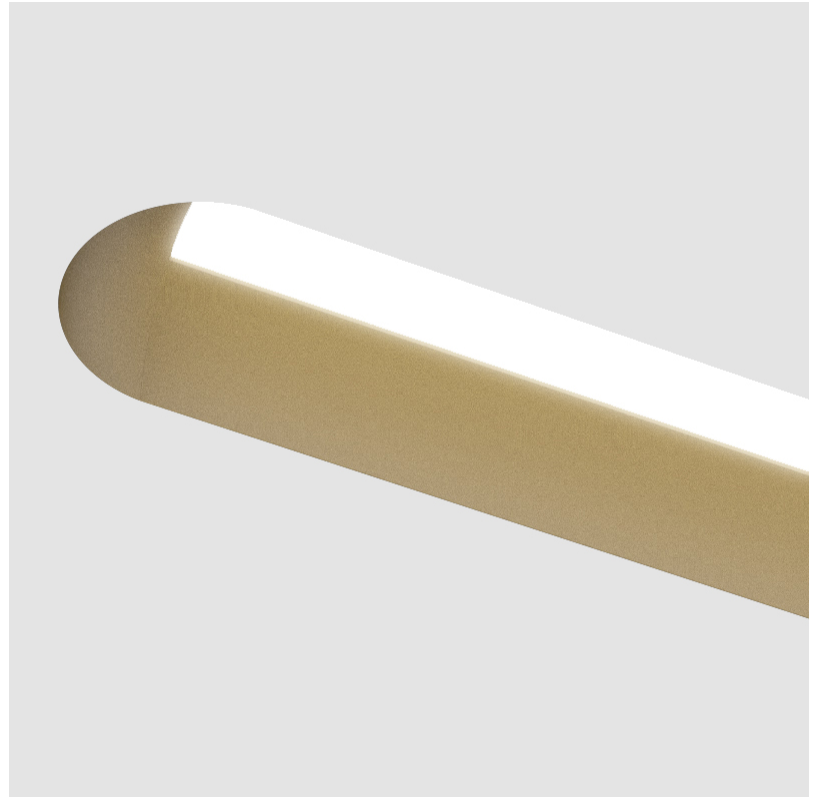

PHYSICAL

Shape: Oblong
Length (mm): 1510
Length (in): 59 7/16
Width (mm): 75
Width (in): 2 15/16
Height (mm): 135
Height (in): 5 5/16
Ceiling Thickness (mm): 10 / 12.5 / 15
Ceiling Thickness (in): 3/8 or 1/2 or 9/16
Min. Recessing Depth (mm): 170
Min. Recessing Depth (in): 6 11/16
Light Distribution: Direct
Weight (kg): 5.949
Weight (lbs): 13.09
Installation Requirement: Ceiling Thickness: 10mm / 12mm / 15mm
Diffuser: PMMA - Opal
Fixture Finish: SSR / BKV / CWI / CRY / HAB / UFT / ITA / RUA / FTG / MYG / LOD / PUS / FRO / FUP / KIA / POP / BLS / SPG / MEY / GOH / GUM / CHC / COM / ABZ / JAG / OBR / MOS / ROR
Fixture Material: Aluminum
Cut-out Measurements: 1528mm / 60 3/16" x 92mm / 3 5/8"
Upon Request: Unique Sizes Unique Ceiling Thickness

ELECTRICAL

Lamp Type: LED (Zhaga Standard)
Input Wattage (W): 25.3
Total Output Wattage (W): 20 / 16 (3500K)
Dimming: 0-10V Dimming / Phase Dimming (120Vac Only)
Driver Included: Yes
Driver Location: Integrated
Driver Type: Constant Current - 120 / 277Vac
Driver Class: Class 2
Input Voltage (V): 120 - 277
Constant Current (MA): 350 / 500 (3500K)

LED

Color Temperature (°K): 3000 / 3500 / 4000
Max. Delivered Lumen (lm): 1710 / 1774 / 1810
CRI: >90 CRI
Lamp Life (hrs): 50000
Upon Request: Special Color Temperature RGB-W Tunable White CRI (no minimum qty) price increase + longer lead time

OPTICAL

RATINGS AND CERTIFICATIONS

Certified By: Certified for North American Standards
IP rating: IP20