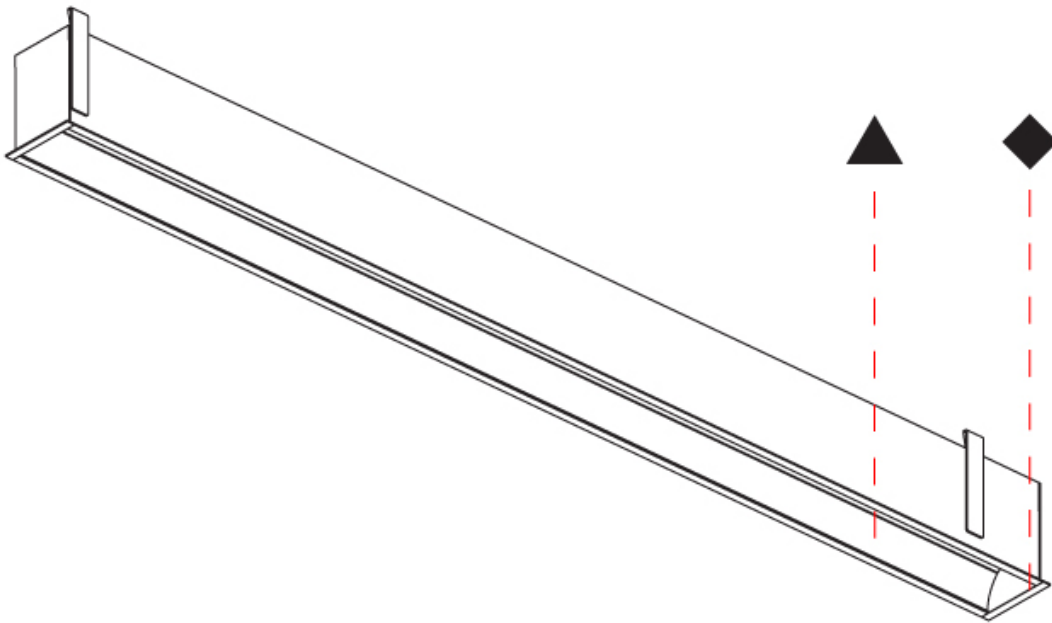

GROOVE SQUARE RECESSED

A35663-

PROJECT	_____
TYPE	_____
SPECIFIER	_____
QUANTITY	_____
DATE	_____