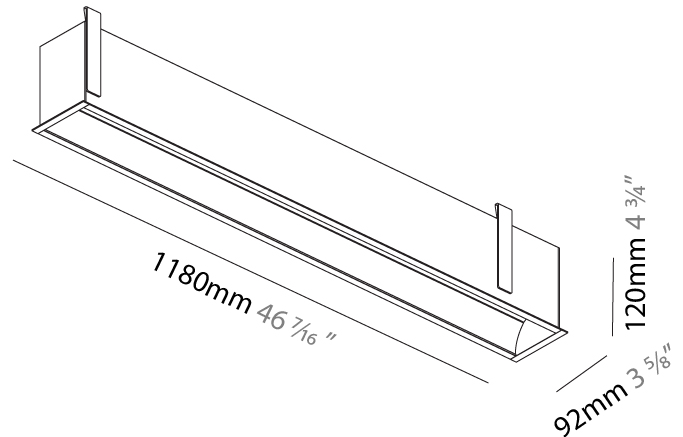

GENERAL

Series: Groove
Subseries: Groove Square
Brand: Prolicht
Division: Architectural
Mounting Type: Recessed
Mounting Location: Ceiling
Subcategory: Profile

PHYSICAL

Shape: Rectangle
Length (mm): 1180
Length (in): 46 7/16
Width (mm): 92
Width (in): 3 5/8
Height (mm): 120
Height (in): 4 3/4
Ceiling Thickness (mm): 10 - 25
Ceiling Thickness (in): 3/8 - 1
Min. Recessing Depth (mm): 160
Min. Recessing Depth (in): 6 5/16
Light Distribution: Direct
Weight (kg): 5.195
Weight (lbs): 11.43
Diffuser: PMMA - Opal
Fixture Finish: [ANA / SSR / BKV / CWI / CRY / HAB / MSR / UFT / ITA / RUA / OGR / FTG / MYG / RWR / LOD / PUS / FRO / FUP / KIA / POP / BLS / SPG / MEY / GOH / GUM / CHC / COM / ABZ / JAG / OBR / MOS / ROR](#)
Fixture Material: Aluminum
Cut-out Measurements: 1170mm / 46 1/16" x 85mm / 3 3/8"

ELECTRICAL

Lamp Type: LED (Zhaga Standard)
Input Wattage (W): 20.2
Total Output Wattage (W): 16 / 12.8 (3500K)
[Dimming: 0-10V Dimming / Phase Dimming (120Vac Only)](#)
Driver Included: Yes
Driver Location: Integrated
Driver Type: Constant Current - 120 / 277Vac
Driver Class: Class 2
Input Voltage (V): 120 - 277
Constant Current (MA): 350 / 400 (3500K)

LED

[Color Temperature (°K): 3000 / 3500 / 4000](#)
Max. Delivered Lumen (lm): 1370 / 1421 / 1450
CRI: >90 CRI
Lamp Life (hrs): 50000

OPTICAL

RATINGS AND CERTIFICATIONS

Certified By: Certified for North American Standards
IP rating: IP20