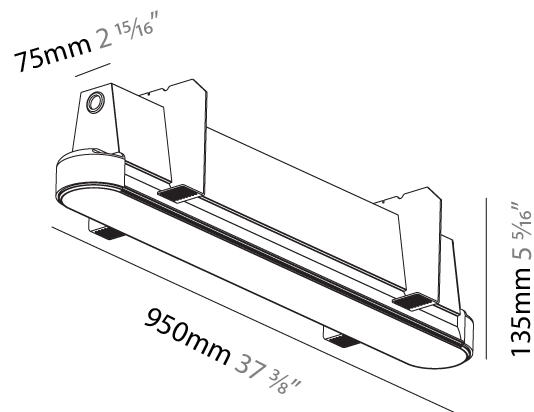

PHYSICAL

Shape: Oblong
Length (mm): 950
Length (in): 37 ³/₈
Width (mm): 75
Width (in): 2 ¹⁵/₁₆
Height (mm): 135
Height (in): 5 ⁵/₁₆
Ceiling Thickness (mm): 10 / 12.5 / 15
Ceiling Thickness (in): 3/8 or 1/2 or 9/16
Min. Recessing Depth (mm): 170
Min. Recessing Depth (in): 6 ¹¹/₁₆
Light Distribution: Direct
Weight (kg): 4.115
Weight (lbs): 9.1
Installation Requirement: Ceiling Thickness: 10mm / 12mm / 15mm
Diffuser: PMMA - Opal
Fixture Finish: SSR / BKV / CWI / CRY / HAB / UFT / ITA / RUA / FTG / MYG / LOD / PUS / FRO / FUP / KIA / POP / BLS / SPG / MEY / GOH / GUM / CHC / COM / ABZ / JAG / OBR / MOS / ROR
Fixture Material: Aluminum
Cut-out Measurements: 968mm / 38 1/8" x 92mm / 3 5/8"
Upon Request: Unique Sizes Unique Ceiling Thickness

ELECTRICAL

Lamp Type: LED (Zhaga Standard)
Input Wattage (W): 15.2
Total Output Wattage (W): 12 / 11.1 (3500K)
Dimming: 0-10V Dimming / Phase Dimming (120Vac Only)
Driver Included: Yes
Driver Location: Integrated
Driver Type: Constant Current - 120 / 277Vac
Driver Class: Class 2
Input Voltage (V): 120 - 277
Constant Current (MA): 350 / 375 (3500K)

LED

Color Temperature (°K): 3000 / 3500 / 4000
Max. Delivered Lumen (lm): 1030 / 1058 / 1080
CRI: >90 CRI
Lamp Life (hrs): 50000
Upon Request: Special Color Temperature RGB-W Tunable White CRI (no minimum qty) price increase + longer lead time

OPTICAL

RATINGS AND CERTIFICATIONS

Certified By: Certified for North American Standards
IP rating: IP20