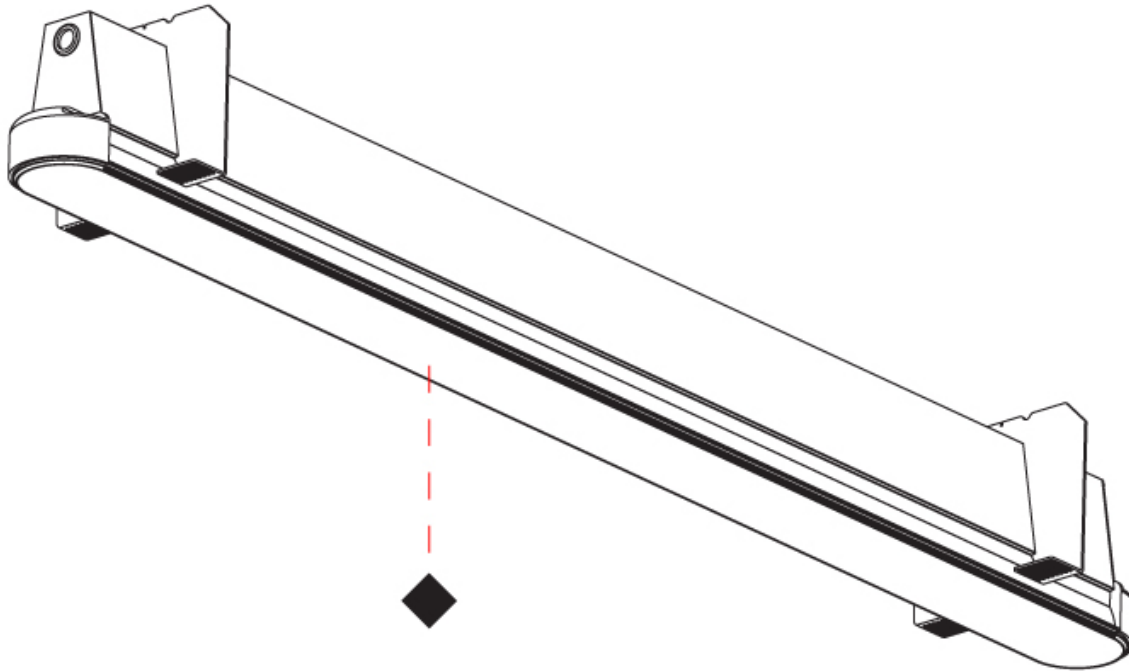

GROOVE ROUND TRIMLESS

A35657-

PROJECT	_____
TYPE	_____
SPECIFIER	_____
QUANTITY	_____
DATE	_____