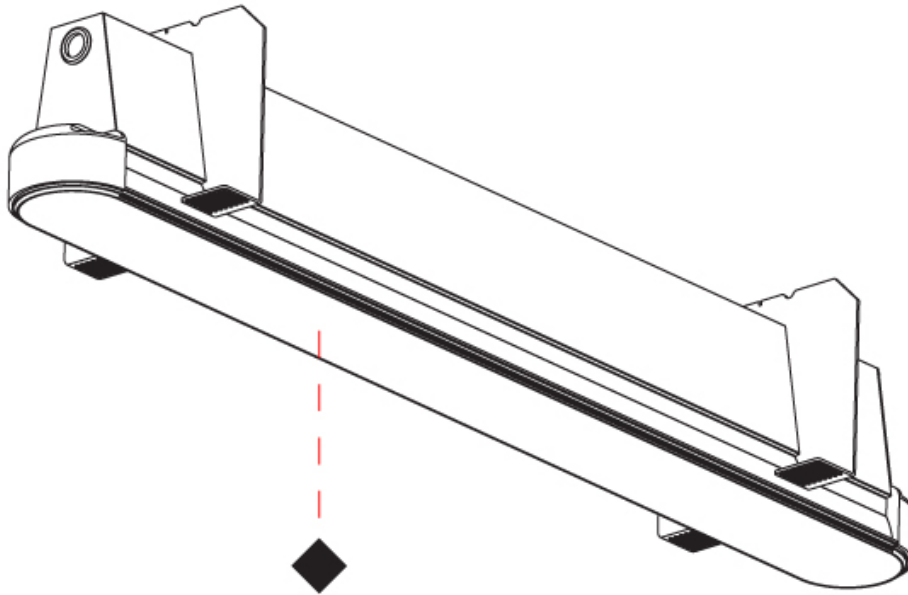

GROOVE ROUND TRIMLESS

A35655-

PROJECT

TYPE

SPECIFIER

QUANTITY

DATE