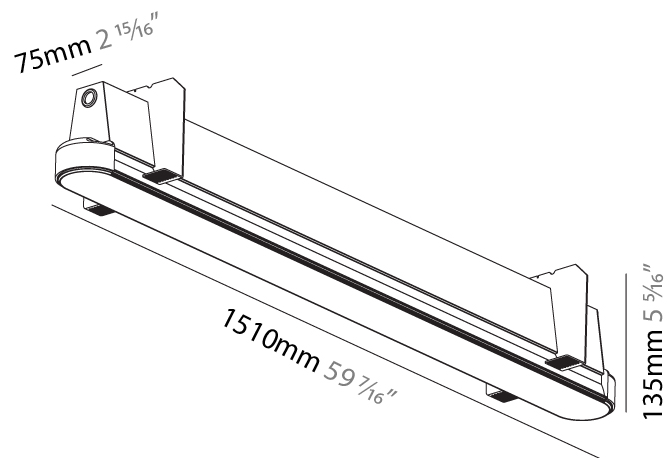

PHYSICAL

Shape: Oblong
Length (mm): 1510
Length (in): 59 7/16
Width (mm): 75
Width (in): 2 15/16
Height (mm): 135
Height (in): 5 5/16
Ceiling Thickness (mm): 10 / 12.5 / 15
Ceiling Thickness (in): 3/8 or 1/2 or 9/16
Min. Recessing Depth (mm): 170
Min. Recessing Depth (in): 6 11/16
Light Distribution: Direct
Weight (kg): 5.949
Weight (lbs): 13.09
Installation Requirement: Ceiling Thickness: 10mm / 12mm / 15mm
Diffuser: PMMA - Opal
Fixture Finish: SSR / BKV / CWI / CRY / HAB / UFT / ITA / RUA / FTG / MYG / LOD / PUS / FRO / FUP / KIA / POP / BLS / SPG / MEY / GOH / GUM / CHC / COM / ABZ / JAG / OBR / MOS / ROR
Fixture Material: Aluminum
Cut-out Measurements: 1528mm / 60 3/16" x 92mm / 3 5/8"
Upon Request: Unique Sizes Unique Ceiling Thickness

ELECTRICAL

Lamp Type: LED (Zhaga Standard)
Input Wattage (W): 25.3
Total Output Wattage (W): 20 / 16 (3500K)
Dimming: 0-10V Dimming / Phase Dimming (120Vac Only)
Driver Included: Yes
Driver Location: Integrated
Driver Type: Constant Current - 120 / 277Vac
Driver Class: Class 2
Input Voltage (V): 120 - 277
Constant Current (MA): 350 / 500 (3500K)

LED

Color Temperature (°K): 3000 / 3500 / 4000
Max. Delivered Lumen (lm): 1710 / 1774 / 1810
CRI: >90 CRI
Lamp Life (hrs): 50000
Upon Request: Special Color Temperature RGB-W Tunable White CRI (no minimum qty) price increase + longer lead time

OPTICAL

RATINGS AND CERTIFICATIONS

Certified By: Certified for North American Standards
IP rating: IP20