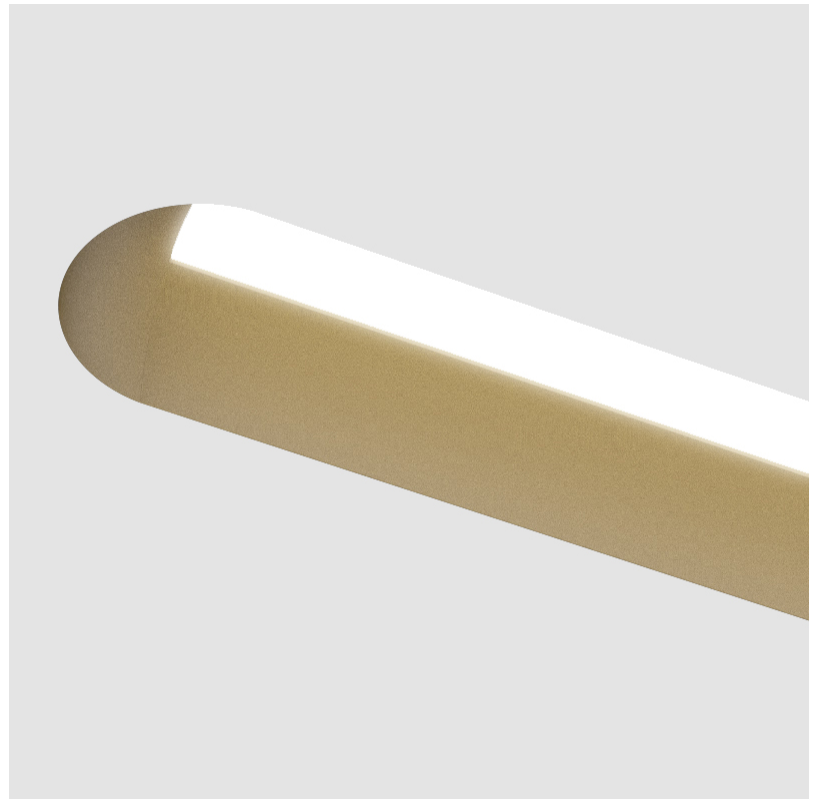

PHYSICAL

Shape: Oblong
Length (mm): 1510
Length (in): 59 7/16
Width (mm): 75
Width (in): 2 15/16
Height (mm): 135
Height (in): 5 5/16
Ceiling Thickness (mm): 10 / 12.5 / 15
Ceiling Thickness (in): 3/8 or 1/2 or 9/16
Min. Recessing Depth (mm): 170
Min. Recessing Depth (in): 6 11/16
Light Distribution: Direct
Weight (kg): 5.949
Weight (lbs): 13.09
Installation Requirement: Ceiling Thickness: 10mm / 12mm / 15mm
Diffuser: PMMA - Opal
Fixture Finish: SSR / BKV / CWI / CRY / HAB / UFT / ITA / RUA / FTG / MYG / LOD / PUS / FRO / FUP / KIA / POP / BLS / SPG / MEY / GOH / GUM / CHC / COM / ABZ / JAG / OBR / MOS / ROR
Fixture Material: Aluminum
Cut-out Measurements: 1528mm / 60 3/16" x 92mm / 3 5/8"
Upon Request: Unique Sizes Unique Ceiling Thickness

ELECTRICAL

Lamp Type: LED (Zhaga Standard)
Input Wattage (W): 25.3
Total Output Wattage (W): 20 / 16 (3500K)
Dimming: 0-10V Dimming / Phase Dimming (120Vac Only)
Driver Included: Yes
Driver Location: Integrated
Driver Type: Constant Current - 120 / 277Vac
Driver Class: Class 2
Input Voltage (V): 120 - 277
Constant Current (MA): 350 / 500 (3500K)

LED

Color Temperature (°K): 3000 / 3500 / 4000
Max. Delivered Lumen (lm): 1710 / 1774 / 1810
CRI: >90 CRI
Lamp Life (hrs): 50000
Upon Request: Special Color Temperature RGB-W Tunable White CRI (no minimum qty) price increase + longer lead time

OPTICAL

RATINGS AND CERTIFICATIONS

Certified By: Certified for North American Standards
IP rating: IP20