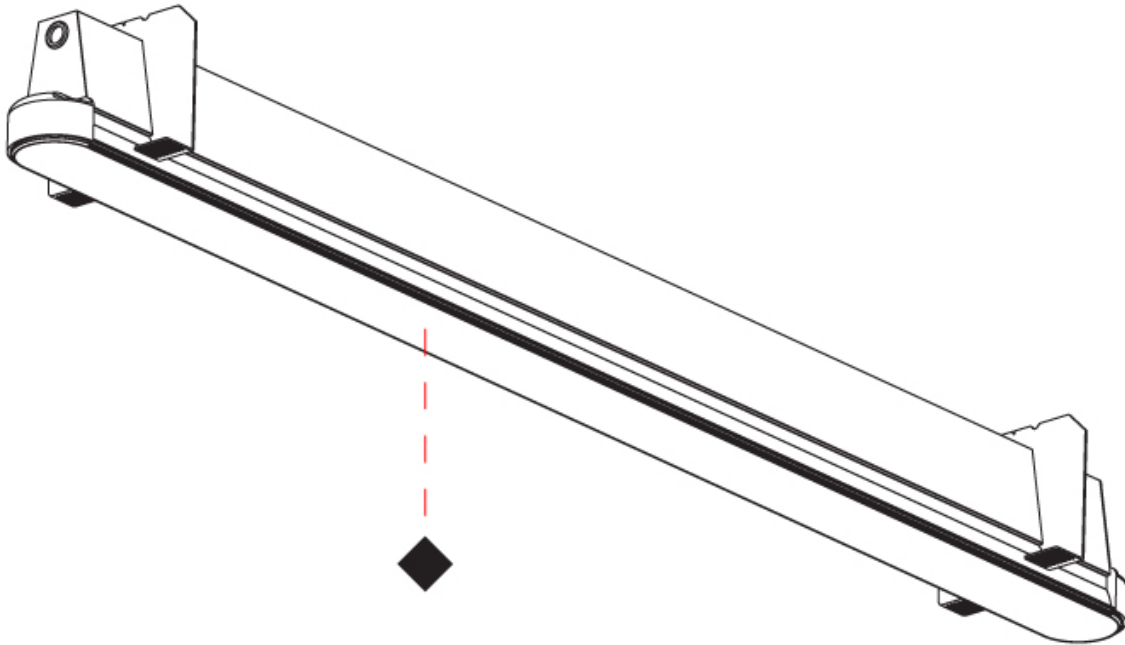

OPTICAL

RATINGS AND CERTIFICATIONS

Certified By: Certified for North American Standards
 IP rating: IP20

GROOVE ROUND TRIMLESS

A35658-

PROJECT	_____
TYPE	_____
SPECIFIER	_____
QUANTITY	_____
DATE	_____

GROOVE COLOR FINISH CHART