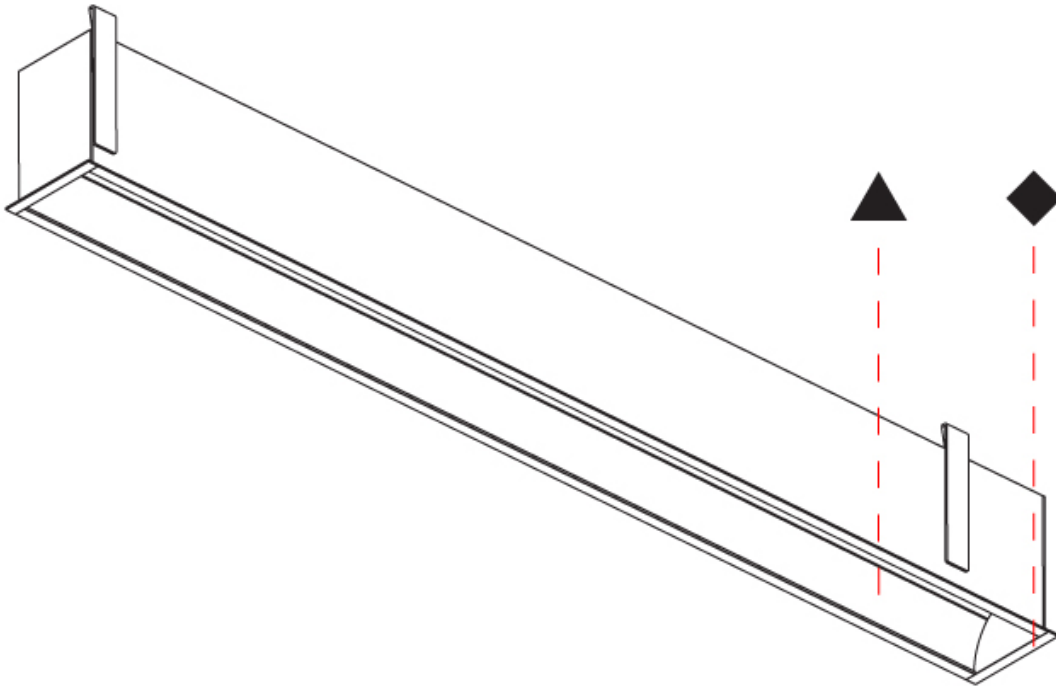

GROOVE SQUARE RECESSED

A35661-

PROJECT _____

TYPE _____

SPECIFIER _____

QUANTITY _____

DATE _____

A