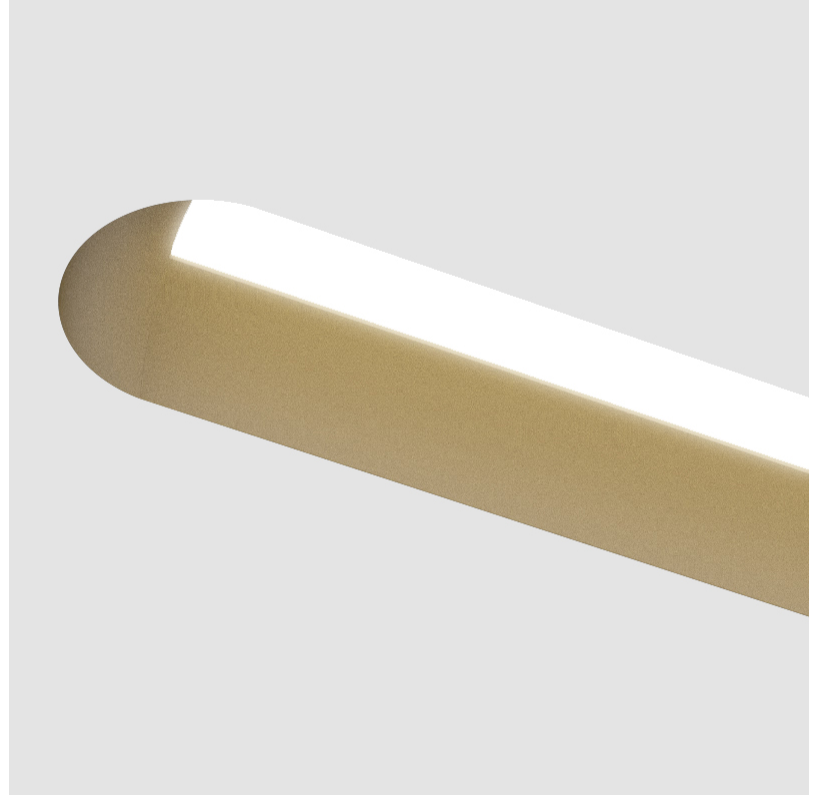

PHYSICAL

Shape: Oblong
Length (mm): 1790
Length (in): 70 1/2
Width (mm): 75
Width (in): 2 15/16
Height (mm): 135
Height (in): 5 5/16
Ceiling Thickness (mm): 10 / 12.5 / 15
Ceiling Thickness (in): 3/8 or 1/2 or 9/16
Min. Recessing Depth (mm): 170
Min. Recessing Depth (in): 6 11/16
Light Distribution: Direct
Weight (kg): 7.141
Weight (lbs): 15.71
Installation Requirement: Ceiling Thickness: 10mm / 12mm / 15mm
Diffuser: PMMA - Opal
Fixture Finish: SSR / BKV / CWI / CRY / HAB / UFT / ITA / RUA / FTG / MYG / LOD / PUS / FRO / FUP / KIA / POP / BLS / SPG / MEY / GOH / GUM / CHC / COM / ABZ / JAG / OBR / MOS / ROR
Fixture Material: Aluminum
Cut-out Measurements: 1808mm / 71 3/16" x 92mm / 3 5/8"
Upon Request: Unique Sizes Unique Ceiling Thickness

ELECTRICAL

Lamp Type: LED (Zhaga Standard)
Input Wattage (W): 30.4
Total Output Wattage (W): 24 / 19.2 (3500K)
Dimming: 0-10V Dimming / Phase Dimming (120Vac Only)
Driver Included: Yes
Driver Location: Integrated
Driver Type: Constant Current - 120 / 277Vac
Driver Class: Class 2
Input Voltage (V): 120 - 277
Constant Current (MA): 350 / 600 (3500K)

LED

Color Temperature (°K): 3000 / 3500 / 4000
Max. Delivered Lumen (lm): 2050 / 2127 / 2170
CRI: >90 CRI
Lamp Life (hrs): 50000
Upon Request: Special Color Temperature RGB-W Tunable White CRI (no minimum qty) price increase + longer lead time

OPTICAL

RATINGS AND CERTIFICATIONS

Certified By: Certified for North American Standards
IP rating: IP20