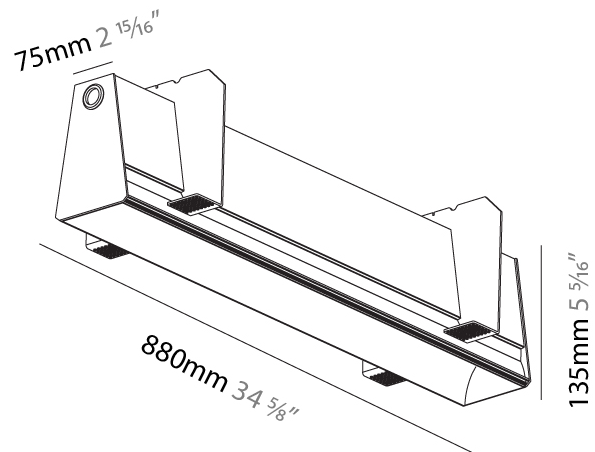

PHYSICAL

Shape: Rectangle
Length (mm): 880
Length (in): 34 ⁵/₈
Width (mm): 75
Width (in): 2 ¹⁵/₁₆
Height (mm): 135
Height (in): 5 ⁵/₁₆
Ceiling Thickness (mm): 10 / 12.5 / 15
Ceiling Thickness (in): 3/8 or 1/2 or 9/16
Min. Recessing Depth (mm): 170
Min. Recessing Depth (in): 6 ¹¹/₁₆
Light Distribution: Direct
Weight (kg): 3.786
Weight (lbs): 8.33
Diffuser: PMMA - Opal
Fixture Finish: SSR / BKV / CWI / CRY / HAB / UFT / ITA / RUA / FTG / MYG / LOD / PUS / FRO / FUP / KIA / POP / BLS / SPG / MEY / GOH / GUM / CHC / COM / ABZ / JAG / OBR / MOS / ROR
Fixture Material: Aluminum
Cut-out Measurements: 890mm / 35 1/16" x 92mm / 3 5/8"
Upon Request: Unique Sizes Unique Ceiling Thickness

ELECTRICAL

Lamp Type: LED (Zhaga Standard)
Input Wattage (W): 15.2
Total Output Wattage (W): 12 / 11.2 (3500K)
Dimming: 0-10V Dimming / Phase Dimming (120Vac Only)
Driver Included: Yes
Driver Location: Integrated
Driver Type: Constant Current - 120 / 277Vac
Driver Class: Class 2
Input Voltage (V): 120 - 277
Constant Current (MA): 350 / 375 (3500K)

LED

Color Temperature (°K): 3000 / 3500 / 4000
Max. Delivered Lumen (lm): 1030 / 1058 / 1080
CRI: >90 CRI
Lamp Life (hrs): 50000
Upon Request: Special Color Temperature RGB-W Tunable White CRI (no minimum qty) price increase + longer lead time

OPTICAL

RATINGS AND CERTIFICATIONS

Certified By: Certified for North American Standards
IP rating: IP20