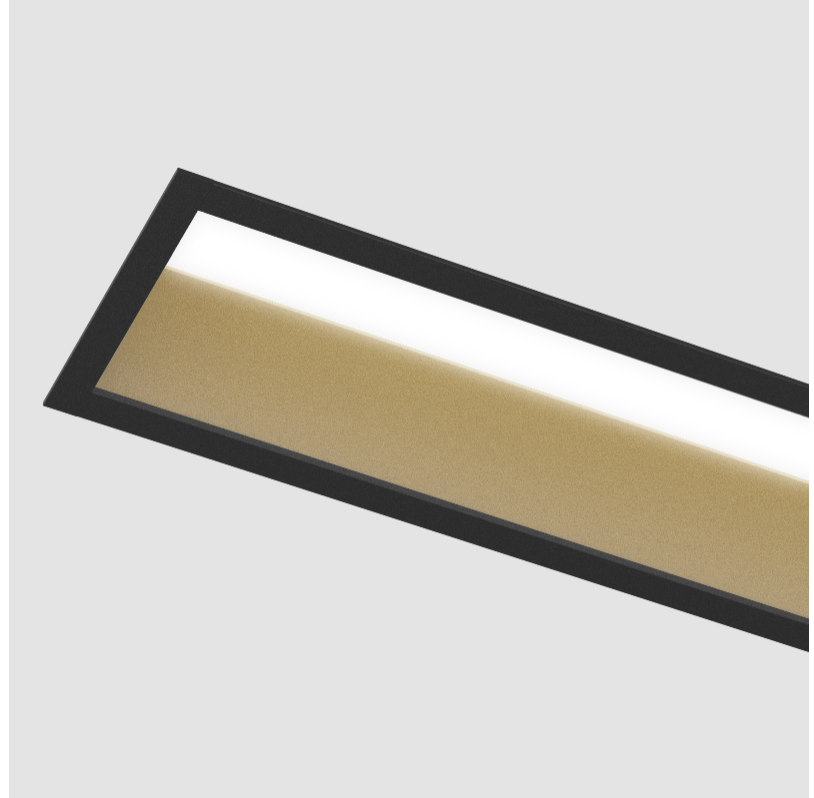

GENERAL

Series: Groove
Subseries: Groove Square
Brand: Prolight
Division: Architectural
Mounting Type: Recessed
Mounting Location: Ceiling
Subcategory: Profile

PHYSICAL

Shape: Rectangle
Length (mm): 900
Length (in): 35 7/16
Width (mm): 92
Width (in): 3 5/8
Height (mm): 120
Height (in): 4 3/4
Ceiling Thickness (mm): 10 - 25
Ceiling Thickness (in): 3/8 - 1
Min. Recessing Depth (mm): 160
Min. Recessing Depth (in): 6 5/16
Light Distribution: Direct
Weight (kg): 4.083
Weight (lbs): 9.98
Diffuser: PMMA - Opal
Fixture Finish: [ANA / SSR / BKV / CWI / CRY / HAB / MSR / UFT / ITA / RUA / OGR / FTG / MYG / RWR / LOD / PUS / FRO / FUP / KIA / POP / BLS / SPG / MEY / GOH / GUM / CHC / COM / ABZ / JAG / OBR / MOS / ROR](#)
Fixture Material: Aluminum
Cut-out Measurements: 890mm / 35 1/16" x 85mm / 3 3/8"

ELECTRICAL

Lamp Type: LED (Zhaga Standard)
Input Wattage (W): 15.2
Total Output Wattage (W): 12 / 11.1 (3500K)
[Dimming: 0-10V Dimming / Phase Dimming (120Vac Only)](#)
Driver Included: Yes
Driver Location: Integrated
Driver Type: Constant Current - 120 / 277Vac
Driver Class: Class 2
Input Voltage (V): 120 - 277
Constant Current (MA): 350 / 375 (3500K)

LED

[Color Temperature (*K): 3000 / 3500 / 4000](#)
Max. Delivered Lumen (lm): 1030 / 1058 / 1080
CRI: >90 CRI
Lamp Life (hrs): 50000

OPTICAL

RATINGS AND CERTIFICATIONS

Certified By: Certified for North American Standards
IP rating: IP20