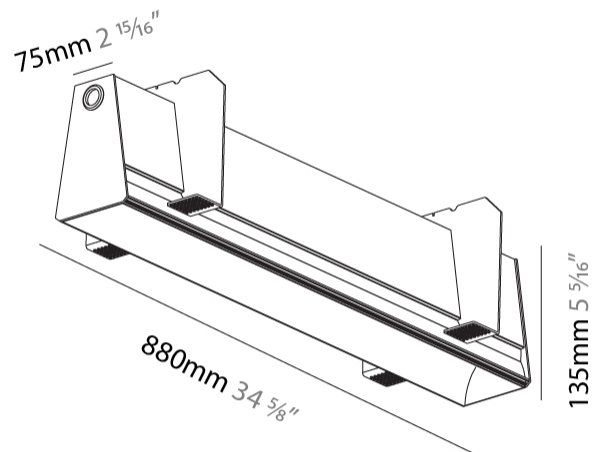

PHYSICAL

Shape: Rectangle
Length (mm): 880
Length (in): 34 ⁵/₈
Width (mm): 75
Width (in): 2 ¹⁵/₁₆
Height (mm): 135
Height (in): 5 ⁵/₁₆
Ceiling Thickness (mm): 10 / 12.5 / 15
Ceiling Thickness (in): 3/8 or 1/2 or 9/16
Min. Recessing Depth (mm): 170
Min. Recessing Depth (in): 6 ¹¹/₁₆
Light Distribution: Direct
Weight (kg): 3.786
Weight (lbs): 8.33
Diffuser: PMMA - Opal
Fixture Finish: SSR / BKV / CWI / CRY / HAB / UFT / ITA / RUA / FTG / MYG / LOD / PUS / FRO / FUP / KIA / POP / BLS / SPG / MEY / GOH / GUM / CHC / COM / ABZ / JAG / OBR / MOS / ROR
Fixture Material: Aluminum
Cut-out Measurements: 890mm / 35 1/16" x 92mm / 3 5/8"
Upon Request: Unique Sizes Unique Ceiling Thickness

ELECTRICAL

Lamp Type: LED (Zhaga Standard)
Input Wattage (W): 15.2
Total Output Wattage (W): 12 / 11.2 (3500K)
Dimming: 0-10V Dimming / Phase Dimming (120Vac Only)
Driver Included: Yes
Driver Location: Integrated
Driver Type: Constant Current - 120 / 277Vac
Driver Class: Class 2
Input Voltage (V): 120 - 277
Constant Current (MA): 350 / 375 (3500K)

LED

Color Temperature (°K): 3000 / 3500 / 4000
Max. Delivered Lumen (lm): 1030 / 1058 / 1080
CRI: >90 CRI
Lamp Life (hrs): 50000
Upon Request: Special Color Temperature RGB-W Tunable White CRI (no minimum qty) price increase + longer lead time

OPTICAL

RATINGS AND CERTIFICATIONS

Certified By: Certified for North American Standards
IP rating: IP20