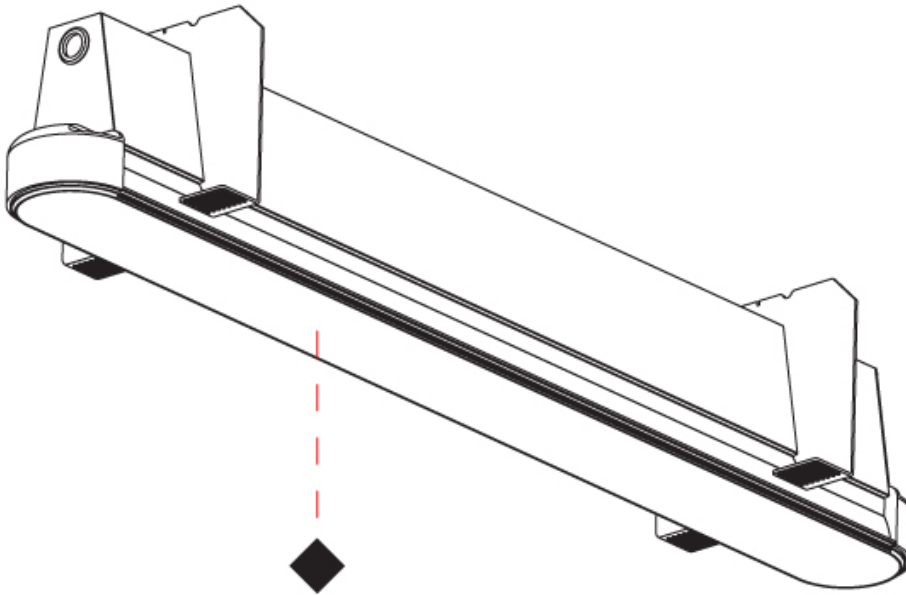

GROOVE ROUND TRIMLESS

A35655-

PROJECT _____

TYPE _____

SPECIFIER _____

QUANTITY _____

DATE _____

A