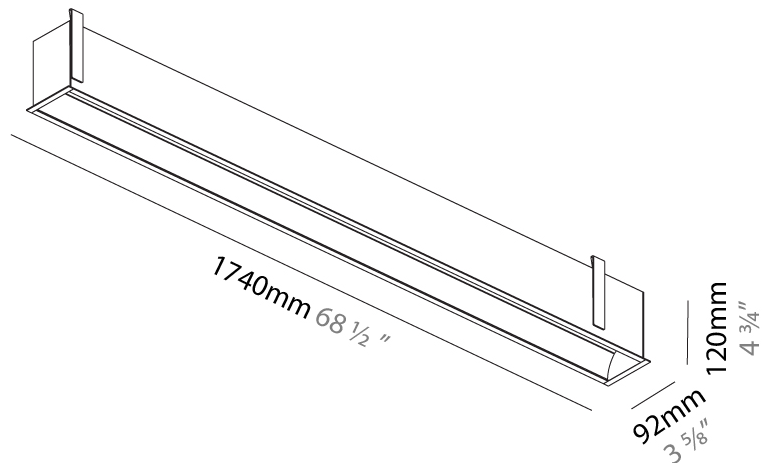

GENERAL

Series: Groove
Subseries: Groove Square
Brand: Prolight
Division: Architectural
Mounting Type: Recessed
Mounting Location: Ceiling
Subcategory: Profile

PHYSICAL

Shape: Rectangle
Length (mm): 1740
Length (in): 68 1/2
Width (mm): 92
Width (in): 3 5/8
Height (mm): 120
Height (in): 4 3/4
Ceiling Thickness (mm): 10 - 25
Ceiling Thickness (in): 3/8 - 1
Min. Recessing Depth (mm): 160
Min. Recessing Depth (in): 6 5/16
Light Distribution: Direct
Weight (kg): 7.529
Weight (lbs): 16.56
Diffuser: PMMA - Opal
Fixture Finish: [ANA / SSR / BKV / CWI / CRY / HAB / MSR / UFT / ITA / RUA / OGR / FTG / MYG / RWR / LOD / PUS / FRO / FUP / KIA / POP / BLS / SPG / MEY / GOH / GUM / CHC / COM / ABZ / JAG / OBR / MOS / ROR](#)
Fixture Material: Aluminum
Cut-out Measurements: 1730mm / 68 1/8" x 85mm / 3 3/8"

ELECTRICAL

Lamp Type: LED (Zhaga Standard)
Input Wattage (W): 30.4
Total Output Wattage (W): 24 / 19.2 (3500K)
[Dimming: 0-10V Dimming / Phase Dimming (120Vac Only)](#)
Driver Included: Yes
Driver Location: Integrated
Driver Type: Constant Current - 120 / 277Vac
Driver Class: Class 2
Input Voltage (V): 120 - 277
Constant Current (MA): 350 / 600 (3500K)

LED

[Color Temperature (*K): 3000 / 3500 / 4000](#)
Max. Delivered Lumen (lm): 2050 / 2127 / 2170
CRI: >90 CRI
Lamp Life (hrs): 50000

OPTICAL

RATINGS AND CERTIFICATIONS

Certified By: Certified for North American Standards
IP rating: IP20