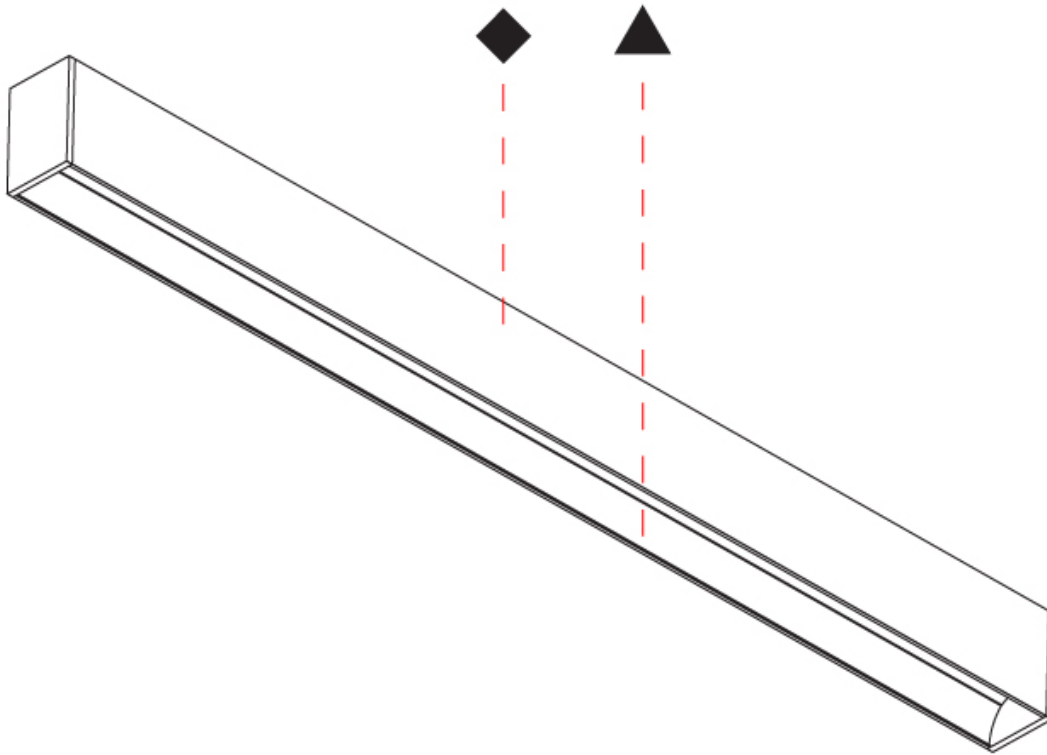

GROOVE SQUARE SURFACE

A3D132-

PROJECT
TYPE
SPECIFIER
QUANTITY
DATE