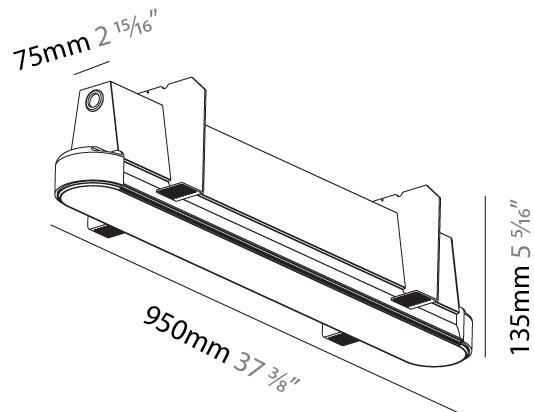

PHYSICAL

Shape: Oblong
Length (mm): 950
Length (in): 37 ³/₈
Width (mm): 75
Width (in): 2 ¹⁵/₁₆
Height (mm): 135
Height (in): 5 ⁵/₁₆
Ceiling Thickness (mm): 10 / 12.5 / 15
Ceiling Thickness (in): 3/8 or 1/2 or 9/16
Min. Recessing Depth (mm): 170
Min. Recessing Depth (in): 6 ¹¹/₁₆
Light Distribution: Direct
Weight (kg): 4.115
Weight (lbs): 9.1
Installation Requirement: Ceiling Thickness: 10mm / 12mm / 15mm
Diffuser: PMMA - Opal
Fixture Finish: SSR / BKV / CWI / CRY / HAB / UFT / ITA / RUA / FTG / MYG / LOD / PUS / FRO / FUP / KIA / POP / BLS / SPG / MEY / GOH / GUM / CHC / COM / ABZ / JAG / OBR / MOS / ROR
Fixture Material: Aluminum
Cut-out Measurements: 968mm / 38 1/8" x 92mm / 3 5/8"
Upon Request: Unique Sizes Unique Ceiling Thickness

ELECTRICAL

Lamp Type: LED (Zhaga Standard)
Input Wattage (W): 15.2
Total Output Wattage (W): 12 / 11.1 (3500K)
Dimming: 0-10V Dimming / Phase Dimming (120Vac Only)
Driver Included: Yes
Driver Location: Integrated
Driver Type: Constant Current - 120 / 277Vac
Driver Class: Class 2
Input Voltage (V): 120 - 277
Constant Current (MA): 350 / 375 (3500K)

LED

Color Temperature (°K): 3000 / 3500 / 4000
Max. Delivered Lumen (lm): 1030 / 1058 / 1080
CRI: >90 CRI
Lamp Life (hrs): 50000
Upon Request: Special Color Temperature RGB-W Tunable White CRI (no minimum qty) price increase + longer lead time

OPTICAL

RATINGS AND CERTIFICATIONS

Certified By: Certified for North American Standards
IP rating: IP20