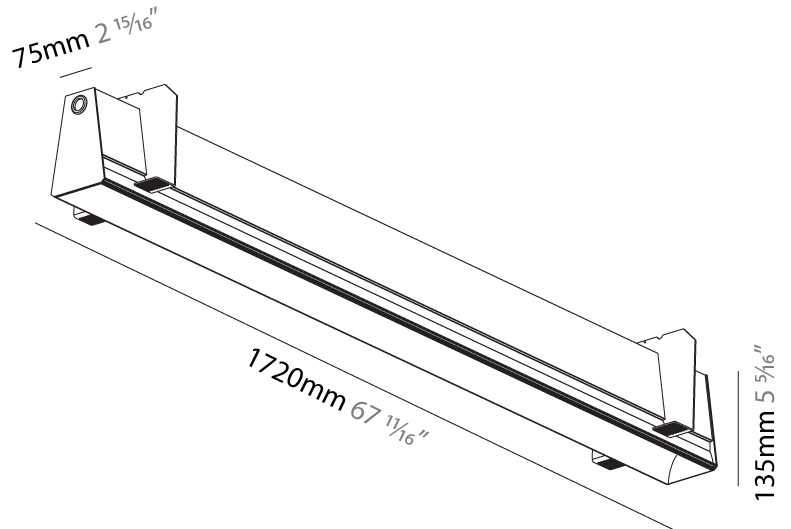

PHYSICAL

Shape: Rectangle
Length (mm): 1720
Length (in): 67 ¹¹/₁₆
Width (mm): 75
Width (in): 2 ¹⁵/₁₆
Height (mm): 135
Height (in): 5 ⁵/₁₆
Ceiling Thickness (mm): 10 / 12.5 / 15
Ceiling Thickness (in): 3/8 or 1/2 or 9/16
Min. Recessing Depth (mm): 170
Min. Recessing Depth (in): 6 ¹¹/₁₆
Light Distribution: Direct
Weight (kg): 6.812
Weight (lbs): 14.99
Diffuser: PMMA - Opal
Fixture Finish: SSR / BKV / CWI / CRY / HAB / UFT / ITA / RUA / FTG / MYG / LOD / PUS / FRO / FUP / KIA / POP / BLS / SPG / MEY / GOH / GUM / CHC / COM / ABZ / JAG / OBR / MOS / ROR
Fixture Material: Aluminum
Cut-out Measurements: 1730mm / 68 1/8" x 92mm / 3 5/8"
Upon Request: Unique Sizes Unique Ceiling Thickness

ELECTRICAL

Lamp Type: LED (Zhaga Standard)
Input Wattage (W): 30.4
Total Output Wattage (W): 24 / 19.2 (3500K)
Dimming: 0-10V Dimming / Phase Dimming (120Vac Only)
Driver Included: Yes
Driver Location: Integrated
Driver Type: Constant Current - 120 / 277Vac
Driver Class: Class 2
Input Voltage (V): 120 - 277
Constant Current (MA): 350 / 600 (3500K)

LED

Color Temperature (°K): 3000 / 3500 / 4000
Max. Delivered Lumen (lm): 2050 / 2127 / 2170
CRI: >90 CRI
Lamp Life (hrs): 50000
Upon Request: Special Color Temperature RGB-W Tunable White CRI (no minimum qty) price increase + longer lead time

OPTICAL

RATINGS AND CERTIFICATIONS

Certified By: Certified for North American Standards
IP rating: IP20