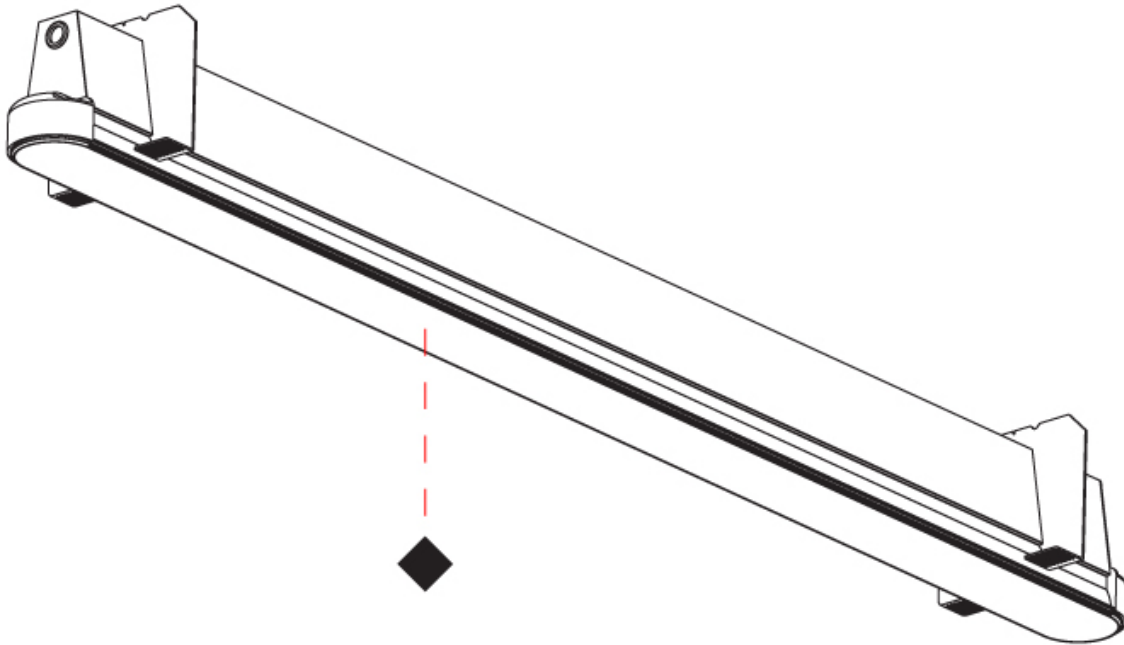

OPTICAL

RATINGS AND CERTIFICATIONS

Certified By: Certified for North American Standards
IP rating: IP20

GROOVE ROUND TRIMLESS

A35658-

PROJECT	_____
TYPE	_____
SPECIFIER	_____
QUANTITY	_____
DATE	_____

GROOVE COLOR FINISH CHART