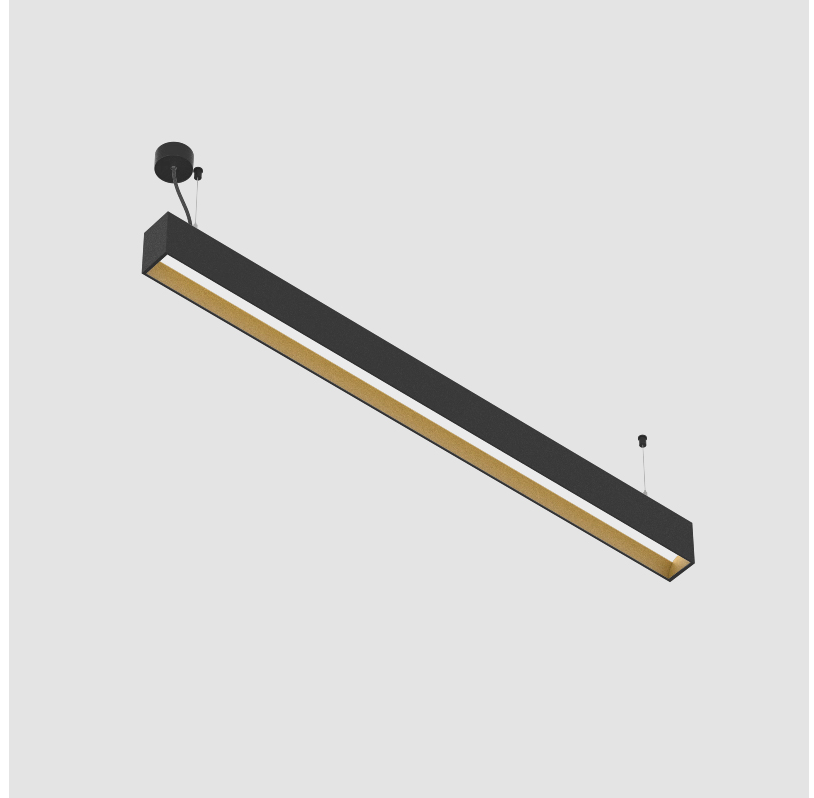

GENERAL

Series: Groove
Subseries: Groove Square
Brand: Prolicht
Division: Architectural
Mounting Type: Suspension
Mounting Location: Ceiling
Subcategory: Profile

PHYSICAL

Shape: Rectangle
Length (mm): 1455
Length (in): 57 5/16
Width (mm): 80
Width (in): 3 1/8
Height (mm): 120
Height (in): 4 3/4
Max. Overall Height (mm): 2120
Max. Overall Height (in): 83 7/16
Light Distribution: Direct
Weight (kg): 6.691
Weight (lbs): 14.751
Diffuser: PMMA - Opal
Fixture Finish: ANA / SSR / BKV / CWI / CRY / HAB / MSR / UFT / ITA / RUA / OGR / FTG / MYG / RWR / LOD / PUS / FRO / FUP / KIA / POP / BLS / SPG / MEY / GOH / GUM / CHC / COM / ABZ / JAG / OBR / MOS / ROR
Fixture Material: Aluminum
Cable Details: 2000mm or 6000mm Transparent Cable

ELECTRICAL

Lamp Type: LED (Zhaga Standard)
Input Wattage (W): 25.3
Total Output Wattage (W): 20 / 16 (3500K)
Dimming: 0-10V Dimming / Phase Dimming (120Vac Only)
Driver Included: Yes
Driver Location: Integrated
Driver Type: Constant Current - 120 / 277Vac
Driver Class: Class 2
Input Voltage (V): 120 - 277
Constant Current (MA): 350 / 500 (3500K)

LED

Color Temperature (°K): 3000 / 3500 / 4000
Max. Delivered Lumen (lm): 1710 / 1774 / 1810
CRI: >90 CRI
Lamp Life (hrs): 50000

OPTICAL

RATINGS AND CERTIFICATIONS

Certified By: Certified for North American Standards
IP rating: IP20