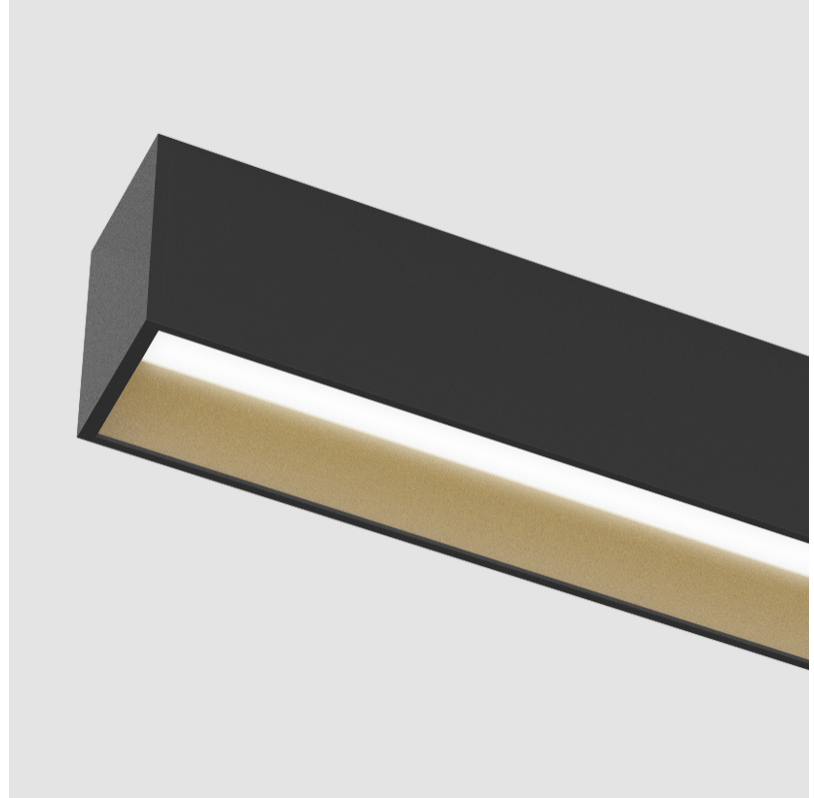

1. To build a product code in our configurator select the specify button on the base model # product page
2. To build a manual product code on this datasheet choose from the options listed below in blue font and add the suffix to the base model #

GENERAL

Series: Groove
Subseries: Groove Square
Brand: Prolicht
Division: Architectural
Mounting Type: Surface
Mounting Location: Ceiling
Subcategory: Profile

PHYSICAL

Shape: Rectangle
Length (mm): 1455
Length (in): 57 5/16
Width (mm): 80
Width (in): 3 1/8
Height (mm): 120
Height (in): 4 3/4
Light Distribution: Direct
Weight (kg): 6.35
Weight (lbs): 13.97
Diffuser: PMMA - Opal
Fixture Finish: ANA / SSR / BKV / CWI / CRY / HAB / MSR / UFT / ITA / RUA / OGR / FTG / MYG / RWR / LOD / PUS / FRO / FUP / KIA / POP / BLS / SPG / MEY / GOH / GUM / CHC / COM / ABZ / JAG / OBR / MOS / ROR
Fixture Material: Aluminum

ELECTRICAL

Lamp Type: LED (Zhaga Standard)
Input Wattage (W): 25.3
Total Output Wattage (W): 20 / 16 (3500K)
Dimming: 0-10V Dimming / Phase Dimming (120Vac Only)
Driver Included: Yes
Driver Location: Integrated
Driver Type: Constant Current - 120 / 277Vac
Driver Class: Class 2
Input Voltage (V): 120 - 277
Constant Current (MA): 350 / 500 (3500K)

LED

Color Temperature (°K): 3000 / 3500 / 4000
Max. Delivered Lumen (lm): 1710 / 1774 / 1810
CRI: >90 CRI
Lamp Life (hrs): 50000

OPTICAL

RATINGS AND CERTIFICATIONS

Certified By: Certified for North American Standards
IP rating: IP20