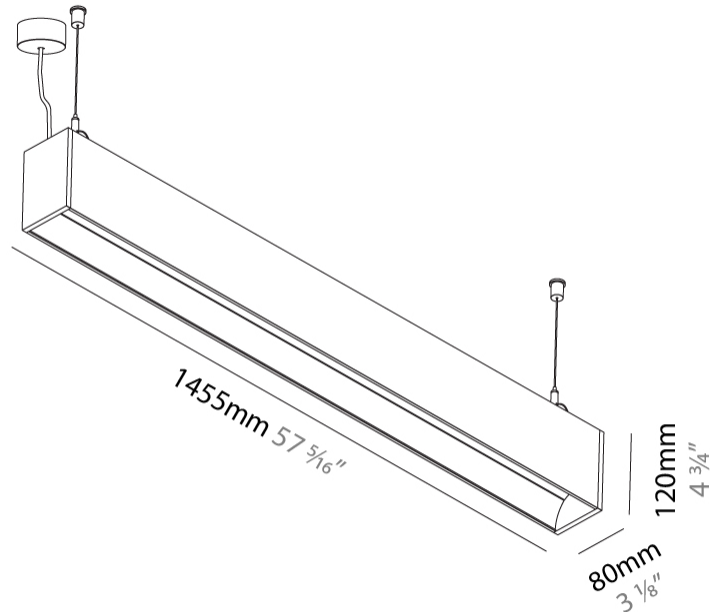

GENERAL

Series: Groove
Subseries: Groove Square
Brand: Prolicht
Division: Architectural
Mounting Type: Suspension
Mounting Location: Ceiling
Subcategory: Profile

PHYSICAL

Shape: Rectangle
Length (mm): 1455
Length (in): 57 5/16
Width (mm): 80
Width (in): 3 1/8
Height (mm): 120
Height (in): 4 3/4
Max. Overall Height (mm): 2120
Max. Overall Height (in): 83 7/16
Light Distribution: Direct
Weight (kg): 6.691
Weight (lbs): 14.751
Diffuser: PMMA - Opal
Fixture Finish: ANA / SSR / BKV / CWI / CRY / HAB / MSR / UFT / ITA / RUA / OGR / FTG / MYG / RWR / LOD / PUS / FRO / FUP / KIA / POP / BLS / SPG / MEY / GOH / GUM / CHC / COM / ABZ / JAG / OBR / MOS / ROR
Fixture Material: Aluminum
Cable Details: 2000mm or 6000mm Transparent Cable

ELECTRICAL

Lamp Type: LED (Zhaga Standard)
Input Wattage (W): 25.3
Total Output Wattage (W): 20 / 16 (3500K)
Dimming: 0-10V Dimming / Phase Dimming (120Vac Only)
Driver Included: Yes
Driver Location: Integrated
Driver Type: Constant Current - 120 / 277Vac
Driver Class: Class 2
Input Voltage (V): 120 - 277
Constant Current (MA): 350 / 500 (3500K)

LED

Color Temperature (°K): 3000 / 3500 / 4000
Max. Delivered Lumen (lm): 1710 / 1774 / 1810
CRI: >90 CRI
Lamp Life (hrs): 50000

OPTICAL

RATINGS AND CERTIFICATIONS

Certified By: Certified for North American Standards
IP rating: IP20