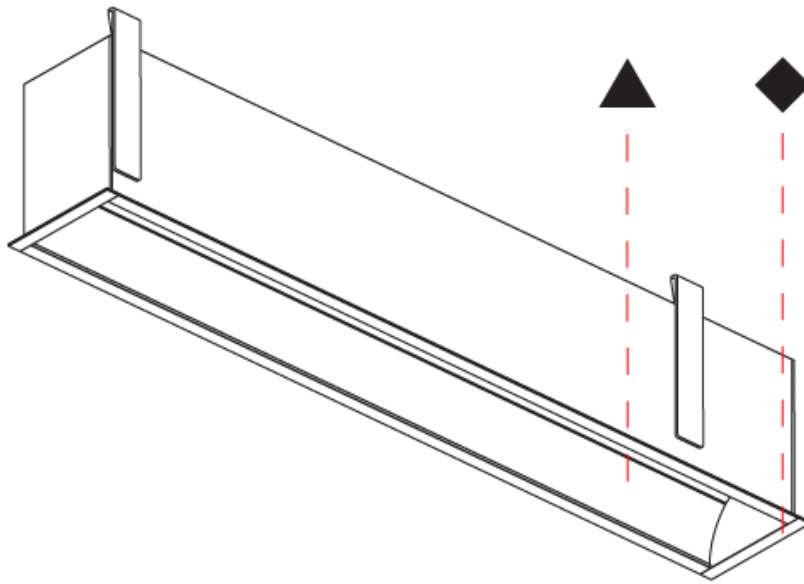

GROOVE SQUARE RECESSED

A35659-

PROJECT	_____
TYPE	_____
SPECIFIER	_____
QUANTITY	_____
DATE	_____