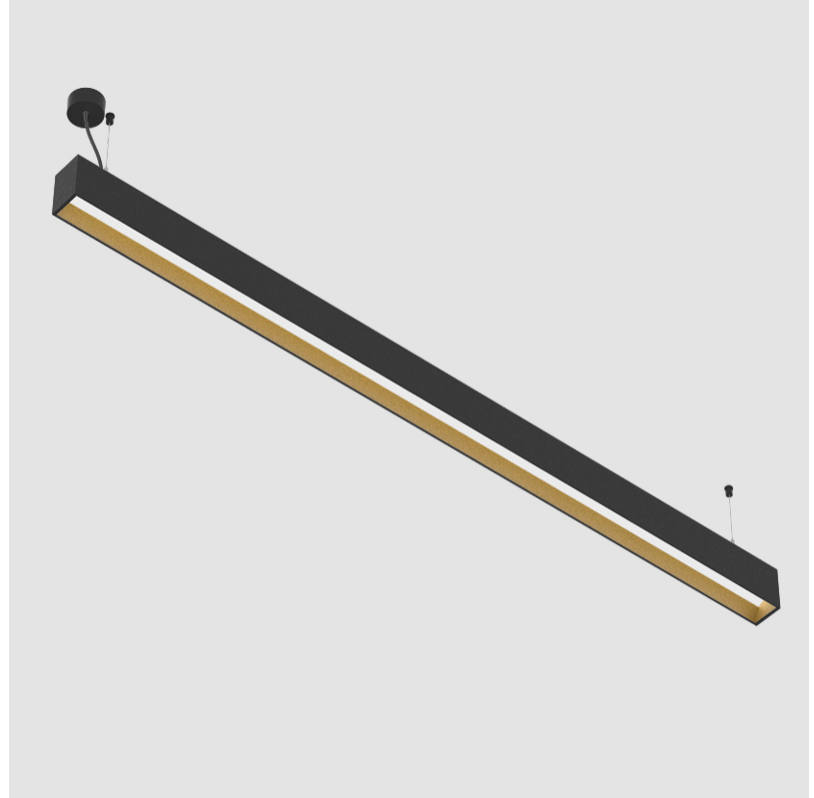

GENERAL

Series: Groove
Subseries: Groove Square
Brand: Prolicht
Division: Architectural
Mounting Type: Suspension
Mounting Location: Ceiling
Subcategory: Profile

PHYSICAL

Shape: Rectangle
Length (mm): 2015
Length (in): 79 5/16
Width (mm): 80
Width (in): 3 1/8
Height (mm): 120
Height (in): 4 3/4
Max. Overall Height (mm): 2120
Max. Overall Height (in): 83 7/16
Light Distribution: Direct
Weight (kg): 8.883
Weight (lbs): 19.583
Diffuser: PMMA - Opal
Fixture Finish: [ANA](#) / [SSR](#) / [BKV](#) / [CWI](#) / [CRY](#) / [HAB](#) / [MSR](#) / [UFT](#) / [ITA](#) / [RUA](#) / [OGR](#) / [FTG](#) / [MYG](#) / [RWR](#) / [LOD](#) / [PUS](#) / [FRO](#) / [FUP](#) / [KIA](#) / [POP](#) / [BLS](#) / [SPG](#) / [MEY](#) / [GOH](#) / [GUM](#) / [CHC](#) / [COM](#) / [ABZ](#) / [JAG](#) / [OBR](#) / [MOS](#) / [ROR](#)
Fixture Material: Aluminum
Cable Details: 2000mm or 4000mm Transparent Cable
Upon Request: Cable colour - White / Black / Orange / Red

ELECTRICAL

Lamp Type: LED (Zhaga Standard)
Input Wattage (W): 35.4
Total Output Wattage (W): 28 / 22.4 (3500K)
Dimming: [0-10V Dimming](#) / [Phase Dimming (120Vac Only)](#)
Driver Included: Yes
Driver Location: Integrated
Driver Type: Constant Current - 120 / 277Vac
Driver Class: Class 2
Input Voltage (V): 120 - 277
Constant Current (MA): 350 / 700 (3500K)

LED

Color Temperature (°K): [3000](#) / [3500](#) / [4000](#)
Max. Delivered Lumen (lm): 2400 / 2479 / 2530
CRI: >90 CRI
Lamp Life (hrs): 50000

OPTICAL

RATINGS AND CERTIFICATIONS

Certified By: Certified for North American Standards
IP rating: IP20