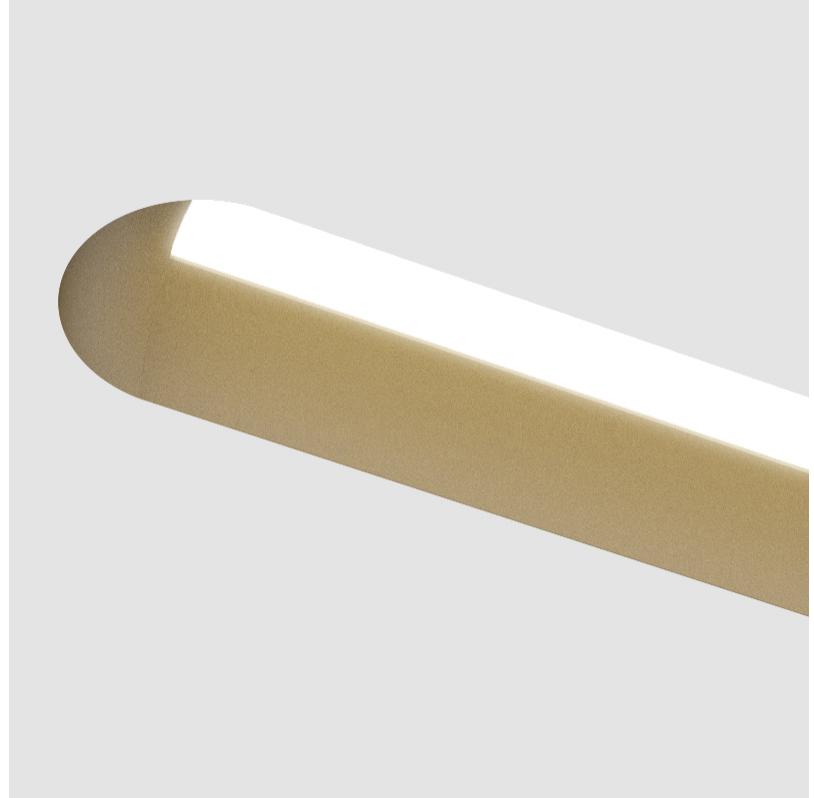

PHYSICAL

Shape: Oblong
Length (mm): 1230
Length (in): 48 ⁷/₁₆
Width (mm): 75
Width (in): 2 ¹⁵/₁₆
Height (mm): 135
Height (in): 5 ⁵/₁₆
Ceiling Thickness (mm): 10 / 12.5 / 15
Ceiling Thickness (in): 3/8 or 1/2 or 9/16
Min. Recessing Depth (mm): 170
Min. Recessing Depth (in): 6 ¹¹/₁₆
Light Distribution: Direct
Weight (kg): 5.033
Weight (lbs): 11.07
Installation Requirement: Ceiling Thickness: 10mm / 12mm / 15mm
Diffuser: PMMA - Opal
Fixture Finish: SSR / BKV / CWI / CRY / HAB / UFT / ITA / RUA / FTG / MYG / LOD / PUS / FRO / FUP / KIA / POP / BLS / SPG / MEY / GOH / GUM / CHC / COM / ABZ / JAG / OBR / MOS / ROR
Fixture Material: Aluminum
Cut-out Measurements: 1248mm / 49 1/8" x 92mm / 3 5/8"
Upon Request: Unique Sizes Unique Ceiling Thickness

ELECTRICAL

Lamp Type: LED (Zhaga Standard)
Input Wattage (W): 20.2
Total Output Wattage (W): 16 / 12.8 (3500K)
Dimming: 0-10V Dimming / Phase Dimming (120Vac Only)
Driver Included: Yes
Driver Location: Integrated
Driver Type: Constant Current - 120 / 277Vac
Driver Class: Class 2
Input Voltage (V): 120 - 277
Constant Current (MA): 350 / 400 (3500K)

LED

Color Temperature (°K): 3000 / 3500 / 4000
Max. Delivered Lumen (lm): 1370 / 1421 / 1450
CRI: >90 CRI
Lamp Life (hrs): 50000
Upon Request: Special Color Temperature RGB-W Tunable White CRI (no minimum qty) price increase + longer lead time

OPTICAL

RATINGS AND CERTIFICATIONS

Certified By: Certified for North American Standards
IP rating: IP20