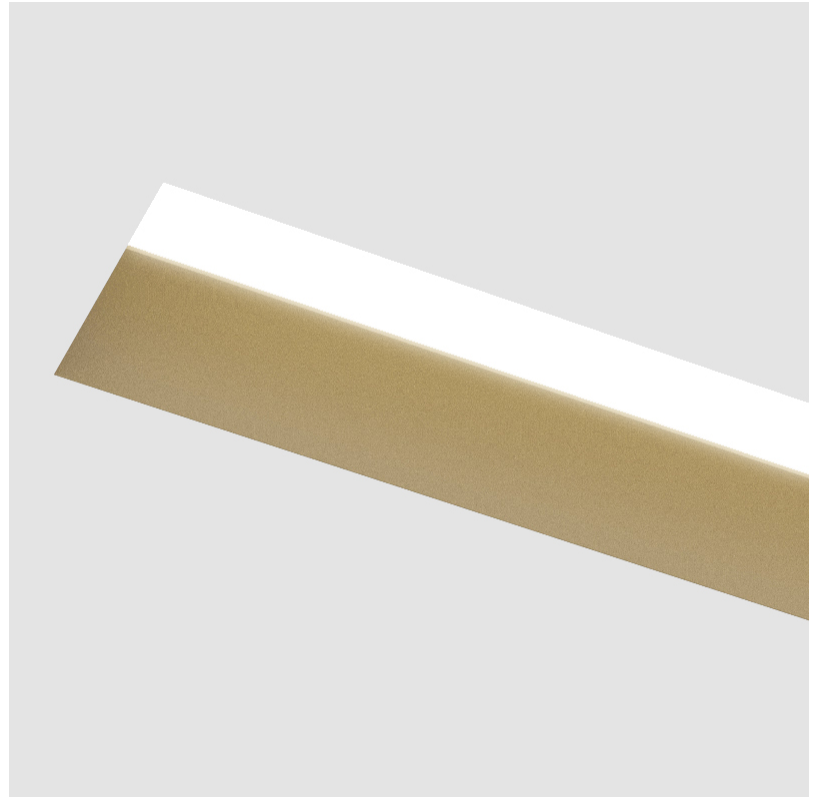

PHYSICAL

Shape: Rectangle
Length (mm): 880
Length (in): 34 5/8
Width (mm): 75
Width (in): 2 15/16
Height (mm): 135
Height (in): 5 5/16
Ceiling Thickness (mm): 10 / 12.5 / 15
Ceiling Thickness (in): 3/8 or 1/2 or 9/16
Min. Recessing Depth (mm): 170
Min. Recessing Depth (in): 6 11/16
Light Distribution: Direct
Weight (kg): 3.786
Weight (lbs): 8.33
Diffuser: PMMA - Opal
Fixture Finish: SSR / BKV / CWI / CRY / HAB / UFT / ITA / RUA / FTG / MYG / LOD / PUS / FRO / FUP / KIA / POP / BLS / SPG / MEY / GOH / GUM / CHC / COM / ABZ / JAG / OBR / MOS / ROR
Fixture Material: Aluminum
Cut-out Measurements: 890mm / 35 1/16" x 92mm / 3 5/8"
Upon Request: Unique Sizes Unique Ceiling Thickness

ELECTRICAL

Lamp Type: LED (Zhaga Standard)
Input Wattage (W): 15.2
Total Output Wattage (W): 12 / 11.2 (3500K)
Dimming: 0-10V Dimming / Phase Dimming (120Vac Only)
Driver Included: Yes
Driver Location: Integrated
Driver Type: Constant Current - 120 / 277Vac
Driver Class: Class 2
Input Voltage (V): 120 - 277
Constant Current (MA): 350 / 375 (3500K)

LED

Color Temperature (°K): 3000 / 3500 / 4000
Max. Delivered Lumen (lm): 1030 / 1058 / 1080
CRI: >90 CRI
Lamp Life (hrs): 50000
Upon Request: Special Color Temperature RGB-W Tunable White CRI (no minimum qty) price increase + longer lead time

OPTICAL

RATINGS AND CERTIFICATIONS

Certified By: Certified for North American Standards
IP rating: IP20