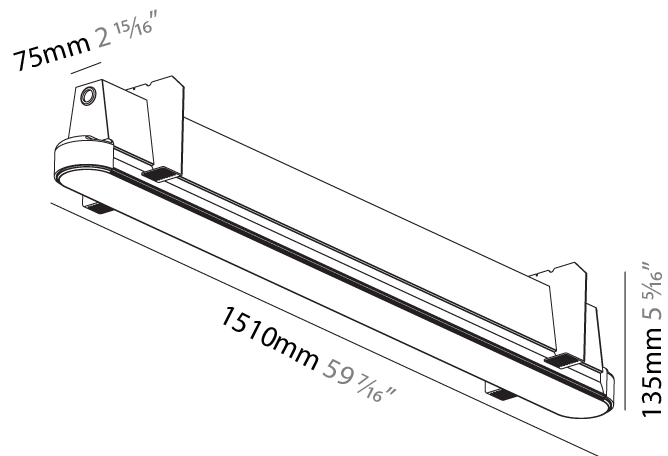

PHYSICAL

Shape: Oblong
Length (mm): 1510
Length (in): 59 7/16
Width (mm): 75
Width (in): 2 15/16
Height (mm): 135
Height (in): 5 5/16
Ceiling Thickness (mm): 10 / 12.5 / 15
Ceiling Thickness (in): 3/8 or 1/2 or 9/16
Min. Recessing Depth (mm): 170
Min. Recessing Depth (in): 6 11/16
Light Distribution: Direct
Weight (kg): 5.949
Weight (lbs): 13.09
Installation Requirement: Ceiling Thickness: 10mm / 12mm / 15mm
Diffuser: PMMA - Opal
Fixture Finish: SSR / BKV / CWI / CRY / HAB / UFT / ITA / RUA / FTG / MYG / LOD / PUS / FRO / FUP / KIA / POP / BLS / SPG / MEY / GOH / GUM / CHC / COM / ABZ / JAG / OBR / MOS / ROR
Fixture Material: Aluminum
Cut-out Measurements: 1528mm / 60 3/16" x 92mm / 3 5/8"
Upon Request: Unique Sizes Unique Ceiling Thickness

ELECTRICAL

Lamp Type: LED (Zhaga Standard)
Input Wattage (W): 25.3
Total Output Wattage (W): 20 / 16 (3500K)
Dimming: 0-10V Dimming / Phase Dimming (120Vac Only)
Driver Included: Yes
Driver Location: Integrated
Driver Type: Constant Current - 120 / 277Vac
Driver Class: Class 2
Input Voltage (V): 120 - 277
Constant Current (MA): 350 / 500 (3500K)

LED

Color Temperature (°K): 3000 / 3500 / 4000
Max. Delivered Lumen (lm): 1710 / 1774 / 1810
CRI: >90 CRI
Lamp Life (hrs): 50000
Upon Request: Special Color Temperature RGB-W Tunable White CRI (no minimum qty) price increase + longer lead time

OPTICAL

RATINGS AND CERTIFICATIONS

Certified By: Certified for North American Standards
IP rating: IP20