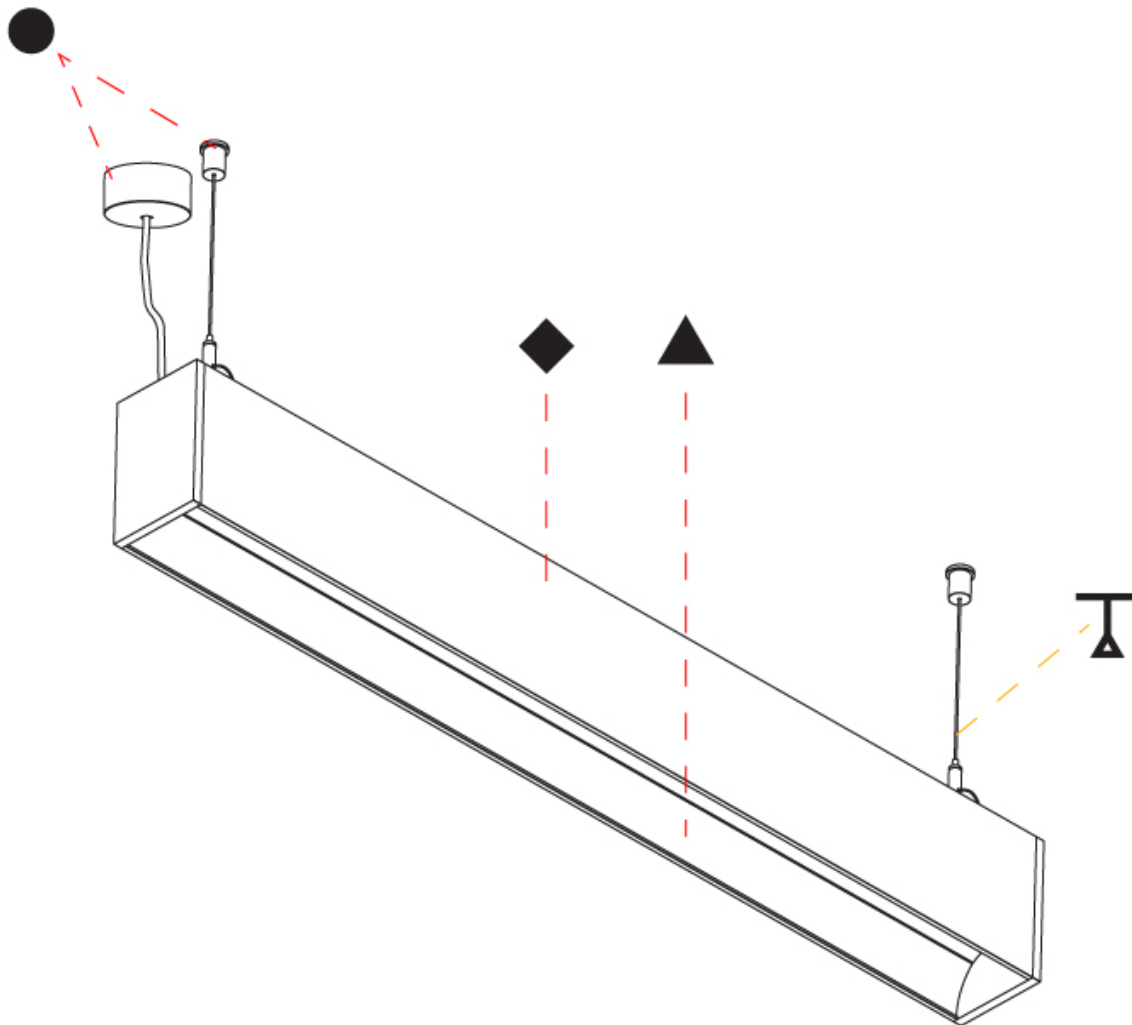

GROOVE SQUARE SUSPENSION

A30812-

PROJECT
TYPE
SPECIFIER
QUANTITY
DATE

A