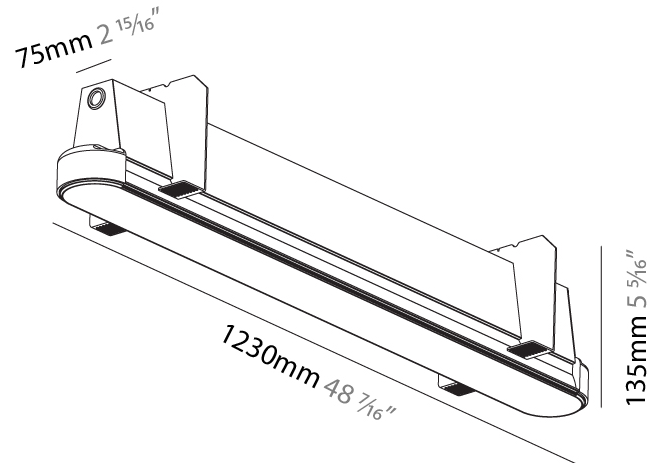

PHYSICAL

Shape: Oblong
Length (mm): 1230
Length (in): 48 ⁷/₁₆
Width (mm): 75
Width (in): 2 ¹⁵/₁₆
Height (mm): 135
Height (in): 5 ⁵/₁₆
Ceiling Thickness (mm): 10 / 12.5 / 15
Ceiling Thickness (in): 3/8 or 1/2 or 9/16
Min. Recessing Depth (mm): 170
Min. Recessing Depth (in): 6 ¹¹/₁₆
Light Distribution: Direct
Weight (kg): 5.033
Weight (lbs): 11.07
Installation Requirement: Ceiling Thickness: 10mm / 12mm / 15mm
Diffuser: PMMA - Opal
Fixture Finish: SSR / BKV / CWI / CRY / HAB / UFT / ITA / RUA / FTG / MYG / LOD / PUS / FRO / FUP / KIA / POP / BLS / SPG / MEY / GOH / GUM / CHC / COM / ABZ / JAG / OBR / MOS / ROR
Fixture Material: Aluminum
Cut-out Measurements: 1248mm / 49 1/8" x 92mm / 3 5/8"
Upon Request: Unique Sizes Unique Ceiling Thickness

ELECTRICAL

Lamp Type: LED (Zhaga Standard)
Input Wattage (W): 20.2
Total Output Wattage (W): 16 / 12.8 (3500K)
Dimming: 0-10V Dimming / Phase Dimming (120Vac Only)
Driver Included: Yes
Driver Location: Integrated
Driver Type: Constant Current - 120 / 277Vac
Driver Class: Class 2
Input Voltage (V): 120 - 277
Constant Current (MA): 350 / 400 (3500K)

LED

Color Temperature (°K): 3000 / 3500 / 4000
Max. Delivered Lumen (lm): 1370 / 1421 / 1450
CRI: >90 CRI
Lamp Life (hrs): 50000
Upon Request: Special Color Temperature RGB-W Tunable White CRI (no minimum qty) price increase + longer lead time

OPTICAL

RATINGS AND CERTIFICATIONS

Certified By: Certified for North American Standards
IP rating: IP20