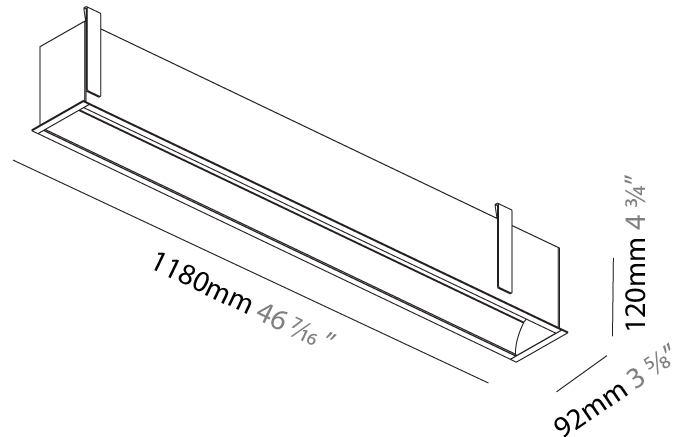

GENERAL

Series: Groove
Subseries: Groove Square
Brand: Prolicht
Division: Architectural
Mounting Type: Recessed
Mounting Location: Ceiling
Subcategory: Profile

PHYSICAL

Shape: Rectangle
Length (mm): 1180
Length (in): 46 7/16
Width (mm): 92
Width (in): 3 5/8
Height (mm): 120
Height (in): 4 3/4
Ceiling Thickness (mm): 10 - 25
Ceiling Thickness (in): 3/8 - 1
Min. Recessing Depth (mm): 160
Min. Recessing Depth (in): 6 5/16
Light Distribution: Direct
Weight (kg): 5.195
Weight (lbs): 11.43
Diffuser: PMMA - Opal
Fixture Finish: ANA / SSR / BKV / CWI / CRY / HAB / MSR / UFT / ITA / RUA / OGR / FTG / MYG / RWR / LOD / PUS / FRO / FUP / KIA / POP / BLS / SPG / MEY / GOH / GUM / CHC / COM / ABZ / JAG / OBR / MOS / ROR
Fixture Material: Aluminum
Cut-out Measurements: 1170mm / 46 1/16" x 85mm / 3 3/8"

ELECTRICAL

Lamp Type: LED (Zhaga Standard)
Input Wattage (W): 20.2
Total Output Wattage (W): 16 / 12.8 (3500K)
Dimming: 0-10V Dimming / Phase Dimming (120Vac Only)
Driver Included: Yes
Driver Location: Integrated
Driver Type: Constant Current - 120 / 277Vac
Driver Class: Class 2
Input Voltage (V): 120 - 277
Constant Current (MA): 350 / 400 (3500K)

LED

Color Temperature (°K): 3000 / 3500 / 4000
Max. Delivered Lumen (lm): 1370 / 1421 / 1450
CRI: >90 CRI
Lamp Life (hrs): 50000

OPTICAL

RATINGS AND CERTIFICATIONS

Certified By: Certified for North American Standards
IP rating: IP20