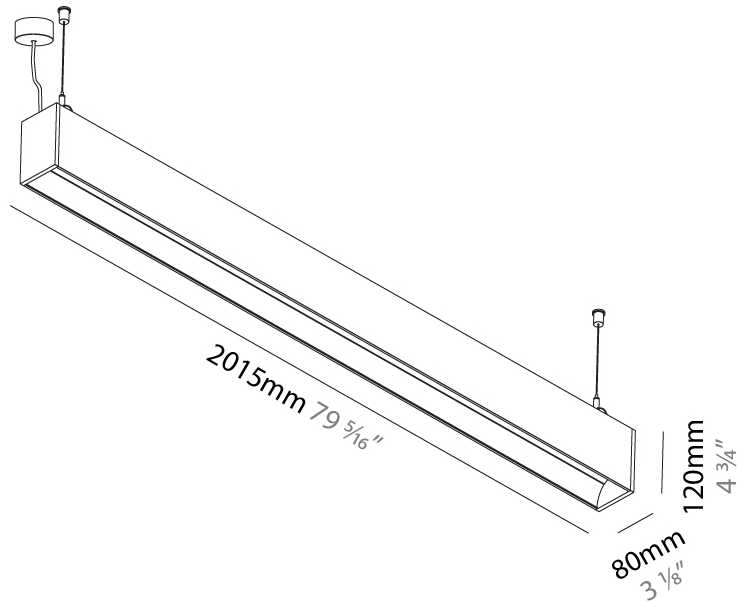

GENERAL

Series: Groove
Subseries: Groove Square
Brand: Prolicht
Division: Architectural
Mounting Type: Suspension
Mounting Location: Ceiling
Subcategory: Profile

PHYSICAL

Shape: Rectangle
Length (mm): 2015
Length (in): 79 5/16
Width (mm): 80
Width (in): 3 1/8
Height (mm): 120
Height (in): 4 3/4
Max. Overall Height (mm): 2120
Max. Overall Height (in): 83 7/16
Light Distribution: Direct
Weight (kg): 8.883
Weight (lbs): 19.583
Diffuser: PMMA - Opal
Fixture Finish: [ANA](#) / [SSR](#) / [BKV](#) / [CWI](#) / [CRY](#) / [HAB](#) / [MSR](#) / [UFT](#) / [ITA](#) / [RUA](#) / [OGR](#) / [FTG](#) / [MYG](#) / [RWR](#) / [LOD](#) / [PUS](#) / [FRO](#) / [FUP](#) / [KIA](#) / [POP](#) / [BLS](#) / [SPG](#) / [MEY](#) / [GOH](#) / [GUM](#) / [CHC](#) / [COM](#) / [ABZ](#) / [JAG](#) / [OBR](#) / [MOS](#) / [ROR](#)
Fixture Material: Aluminum
Cable Details: 2000mm or 4000mm Transparent Cable
Upon Request: Cable colour - White / Black / Orange / Red

ELECTRICAL

Lamp Type: LED (Zhaga Standard)
Input Wattage (W): 35.4
Total Output Wattage (W): 28 / 22.4 (3500K)
Dimming: [0-10V Dimming](#) / [Phase Dimming (120Vac Only)](#)
Driver Included: Yes
Driver Location: Integrated
Driver Type: Constant Current - 120 / 277Vac
Driver Class: Class 2
Input Voltage (V): 120 - 277
Constant Current (MA): 350 / 700 (3500K)

LED

Color Temperature (°K): [3000](#) / [3500](#) / [4000](#)
Max. Delivered Lumen (lm): 2400 / 2479 / 2530
CRI: >90 CRI
Lamp Life (hrs): 50000

OPTICAL

RATINGS AND CERTIFICATIONS

Certified By: Certified for North American Standards
IP rating: IP20