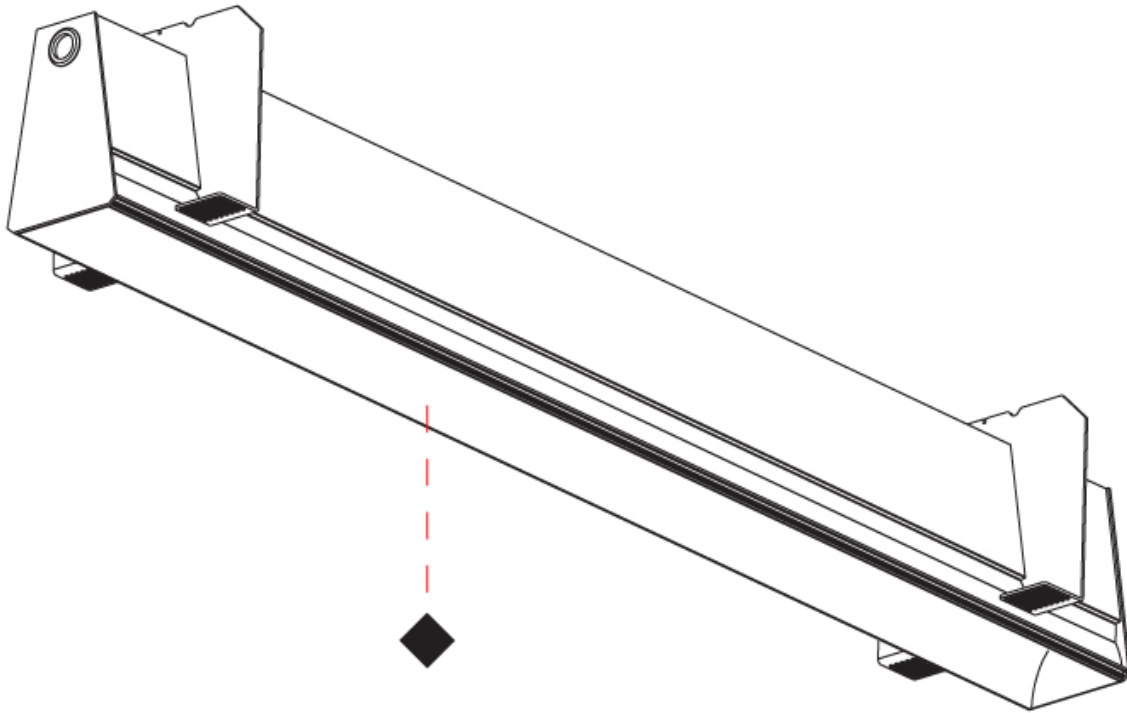

OPTICAL

RATINGS AND CERTIFICATIONS

Certified By: Certified for North American Standards
IP rating: IP20

GROOVE SQUARE TRIMLESS

A35651-

PROJECT	_____
TYPE	_____
SPECIFIER	_____
QUANTITY	_____
DATE	_____

PROJECT
TYPE
SPECIFIER
QUANTITY
DATE