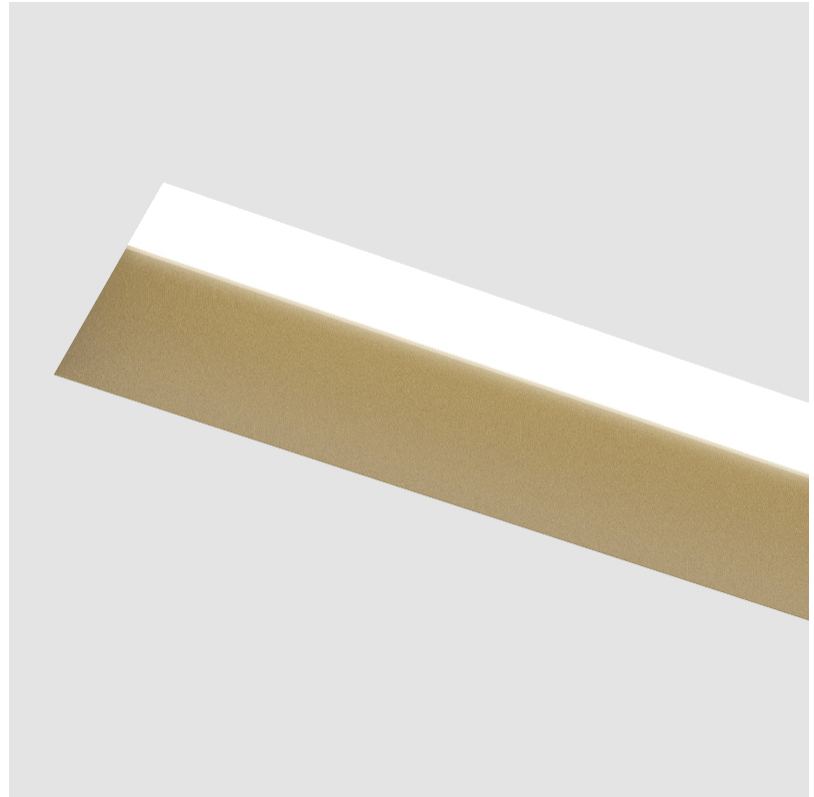

PHYSICAL

Shape: Rectangle
Length (mm): 1720
Length (in): 67 ¹¹/₁₆
Width (mm): 75
Width (in): 2 ¹⁵/₁₆
Height (mm): 135
Height (in): 5 ⁵/₁₆
Ceiling Thickness (mm): 10 / 12.5 / 15
Ceiling Thickness (in): 3/8 or 1/2 or 9/16
Min. Recessing Depth (mm): 170
Min. Recessing Depth (in): 6 ¹¹/₁₆
Light Distribution: Direct
Weight (kg): 6.812
Weight (lbs): 14.99
Diffuser: PMMA - Opal
Fixture Finish: SSR / BKV / CWI / CRY / HAB / UFT / ITA / RUA / FTG / MYG / LOD / PUS / FRO / FUP / KIA / POP / BLS / SPG / MEY / GOH / GUM / CHC / COM / ABZ / JAG / OBR / MOS / ROR
Fixture Material: Aluminum
Cut-out Measurements: 1730mm / 68 1/8" x 92mm / 3 5/8"
Upon Request: Unique Sizes Unique Ceiling Thickness

ELECTRICAL

Lamp Type: LED (Zhaga Standard)
Input Wattage (W): 30.4
Total Output Wattage (W): 24 / 19.2 (3500K)
Dimming: 0-10V Dimming / Phase Dimming (120Vac Only)
Driver Included: Yes
Driver Location: Integrated
Driver Type: Constant Current - 120 / 277Vac
Driver Class: Class 2
Input Voltage (V): 120 - 277
Constant Current (MA): 350 / 600 (3500K)

LED

Color Temperature (°K): 3000 / 3500 / 4000
Max. Delivered Lumen (lm): 2050 / 2127 / 2170
CRI: >90 CRI
Lamp Life (hrs): 50000
Upon Request: Special Color Temperature RGB-W Tunable White CRI (no minimum qty) price increase + longer lead time

OPTICAL

RATINGS AND CERTIFICATIONS

Certified By: Certified for North American Standards
IP rating: IP20