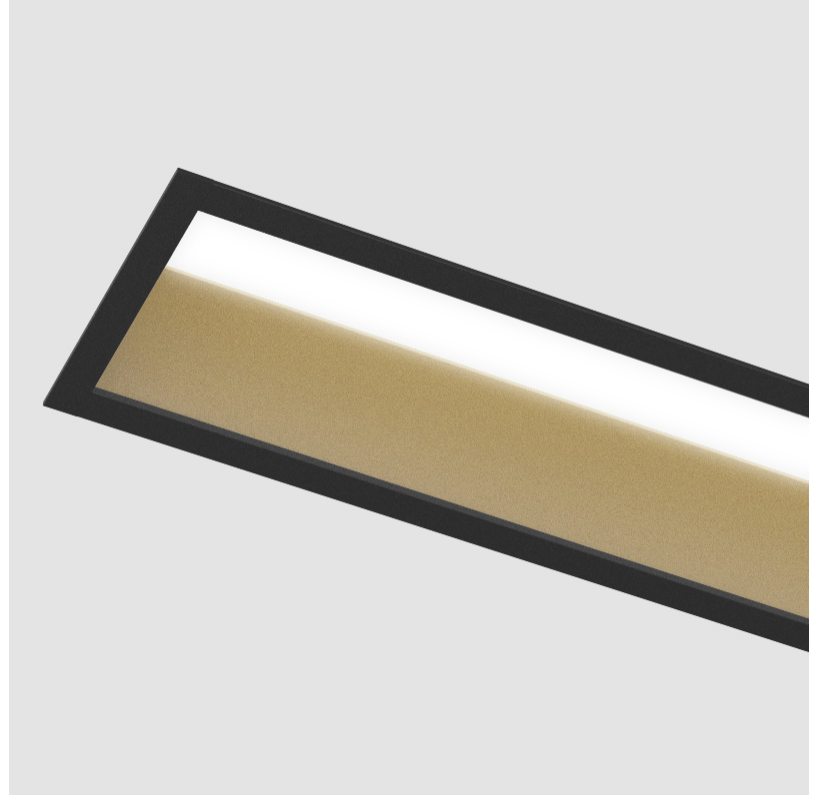

GENERAL

Series: Groove
Subseries: Groove Square
Brand: Prolicht
Division: Architectural
Mounting Type: Recessed
Mounting Location: Ceiling
Subcategory: Profile

PHYSICAL

Shape: Rectangle
Length (mm): 1180
Length (in): 46 7/16
Width (mm): 92
Width (in): 3 5/8
Height (mm): 120
Height (in): 4 3/4
Ceiling Thickness (mm): 10 - 25
Ceiling Thickness (in): 3/8 - 1
Min. Recessing Depth (mm): 160
Min. Recessing Depth (in): 6 5/16
Light Distribution: Direct
Weight (kg): 5.195
Weight (lbs): 11.43
Diffuser: PMMA - Opal
Fixture Finish: ANA / SSR / BKV / CWI / CRY / HAB / MSR / UFT / ITA / RUA / OGR / FTG / MYG / RWR / LOD / PUS / FRO / FUP / KIA / POP / BLS / SPG / MEY / GOH / GUM / CHC / COM / ABZ / JAG / OBR / MOS / ROR
Fixture Material: Aluminum
Cut-out Measurements: 1170mm / 46 1/16" x 85mm / 3 3/8"

ELECTRICAL

Lamp Type: LED (Zhaga Standard)
Input Wattage (W): 20.2
Total Output Wattage (W): 16 / 12.8 (3500K)
Dimming: 0-10V Dimming / Phase Dimming (120Vac Only)
Driver Included: Yes
Driver Location: Integrated
Driver Type: Constant Current - 120 / 277Vac
Driver Class: Class 2
Input Voltage (V): 120 - 277
Constant Current (MA): 350 / 400 (3500K)

LED

Color Temperature (°K): 3000 / 3500 / 4000
Max. Delivered Lumen (lm): 1370 / 1421 / 1450
CRI: >90 CRI
Lamp Life (hrs): 50000

OPTICAL

RATINGS AND CERTIFICATIONS

Certified By: Certified for North American Standards
IP rating: IP20