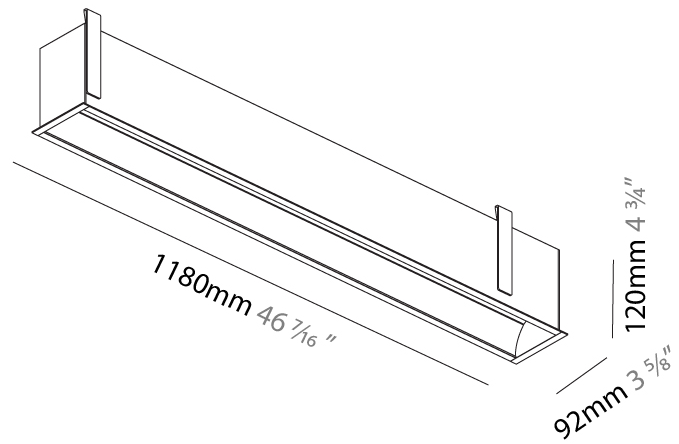

GENERAL

Series: Groove
Subseries: Groove Square
Brand: Prolicht
Division: Architectural
Mounting Type: Recessed
Mounting Location: Ceiling
Subcategory: Profile

PHYSICAL

Shape: Rectangle
Length (mm): 1180
Length (in): 46 7/16
Width (mm): 92
Width (in): 3 5/8
Height (mm): 120
Height (in): 4 3/4
Ceiling Thickness (mm): 10 - 25
Ceiling Thickness (in): 3/8 - 1
Min. Recessing Depth (mm): 160
Min. Recessing Depth (in): 6 5/16
Light Distribution: Direct
Weight (kg): 5.195
Weight (lbs): 11.43
Diffuser: PMMA - Opal
Fixture Finish: [ANA / SSR / BKV / CWI / CRY / HAB / MSR / UFT / ITA / RUA / OGR / FTG / MYG / RWR / LOD / PUS / FRO / FUP / KIA / POP / BLS / SPG / MEY / GOH / GUM / CHC / COM / ABZ / JAG / OBR / MOS / ROR](#)
Fixture Material: Aluminum
Cut-out Measurements: 1170mm / 46 1/16" x 85mm / 3 3/8"

ELECTRICAL

Lamp Type: LED (Zhaga Standard)
Input Wattage (W): 20.2
Total Output Wattage (W): 16 / 12.8 (3500K)
[Dimming: 0-10V Dimming / Phase Dimming (120Vac Only)](#)
Driver Included: Yes
Driver Location: Integrated
Driver Type: Constant Current - 120 / 277Vac
Driver Class: Class 2
Input Voltage (V): 120 - 277
Constant Current (MA): 350 / 400 (3500K)

LED

[Color Temperature (°K): 3000 / 3500 / 4000](#)
Max. Delivered Lumen (lm): 1370 / 1421 / 1450
CRI: >90 CRI
Lamp Life (hrs): 50000

OPTICAL

RATINGS AND CERTIFICATIONS

Certified By: Certified for North American Standards
IP rating: IP20