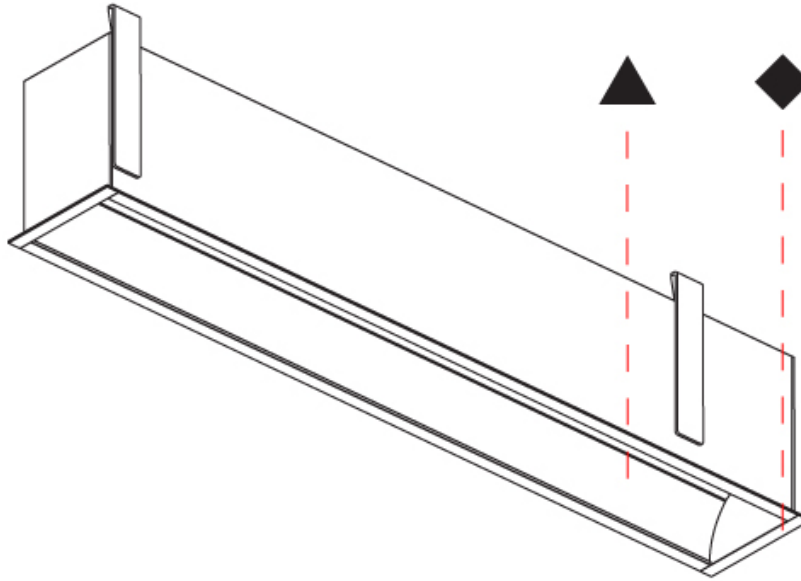

GROOVE SQUARE RECESSED

A35659-

PROJECT	_____
TYPE	_____
SPECIFIER	_____
QUANTITY	_____
DATE	_____