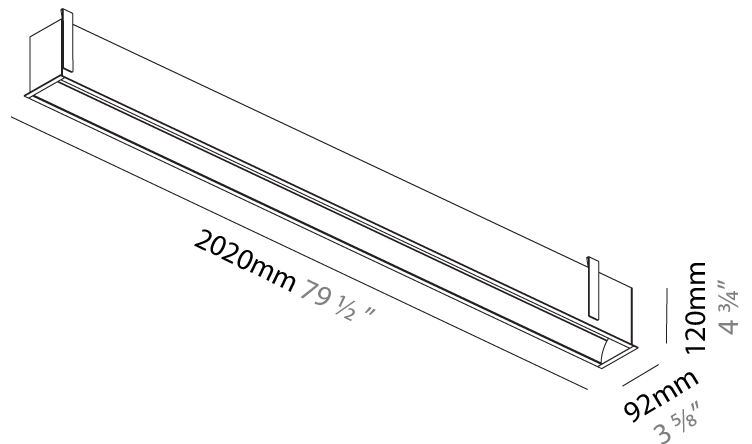

GENERAL

Series: Groove
Subseries: Groove Square
Brand: Prolight
Division: Architectural
Mounting Type: Recessed
Mounting Location: Ceiling
Subcategory: Profile

PHYSICAL

Shape: Rectangle
Length (mm): 2020
Length (in): 79 1/2
Width (mm): 92
Width (in): 3 5/8
Height (mm): 120
Height (in): 4 3/4
Ceiling Thickness (mm): 10 - 25
Ceiling Thickness (in): 3/8 - 1
Min. Recessing Depth (mm): 160
Min. Recessing Depth (in): 6 5/16
Light Distribution: Direct
Weight (kg): 8.638
Weight (lbs): 19
Diffuser: PMMA - Opal
Fixture Finish: [ANA / SSR / BKV / CWI / CRY / HAB / MSR / UFT / ITA / RUA / OGR / FTG / MYG / RWR / LOD / PUS / FRO / FUP / KIA / POP / BLS / SPG / MEY / GOH / GUM / CHC / COM / ABZ / JAG / OBR / MOS / ROR](#)
Fixture Material: Aluminum
Cut-out Measurements: 2010mm / 79 1/8" x 85mm / 3 3/8"

ELECTRICAL

Lamp Type: LED (Zhaga Standard)
Input Wattage (W): 35.4
Total Output Wattage (W): 28 / 22.4 (3500K)
[Dimming: 0-10V Dimming / Phase Dimming (120Vac Only)](#)
Driver Included: Yes
Driver Location: Integrated
Driver Type: Constant Current - 120 / 277Vac
Driver Class: Class 2
Input Voltage (V): 120 - 277
Constant Current (MA): 350 / 700 (3500K)

LED

[Color Temperature (*K): 3000 / 3500 / 4000](#)
Max. Delivered Lumen (lm): 2400 / 2479 / 2530
CRI: >90 CRI
Lamp Life (hrs): 50000

OPTICAL

RATINGS AND CERTIFICATIONS

Certified By: Certified for North American Standards
IP rating: IP20