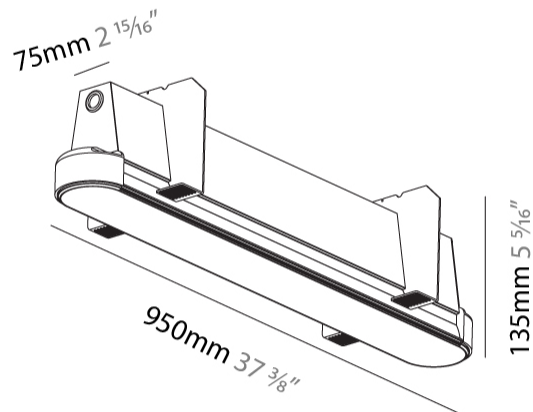

PHYSICAL

Shape: Oblong
Length (mm): 950
Length (in): 37 3/8
Width (mm): 75
Width (in): 2 15/16
Height (mm): 135
Height (in): 5 5/16
Ceiling Thickness (mm): 10 / 12.5 / 15
Ceiling Thickness (in): 3/8 or 1/2 or 9/16
Min. Recessing Depth (mm): 170
Min. Recessing Depth (in): 6 11/16
Light Distribution: Direct
Weight (kg): 4.115
Weight (lbs): 9.1
Installation Requirement: Ceiling Thickness: 10mm / 12mm / 15mm
Diffuser: PMMA - Opal
Fixture Finish: SSR / BKV / CWI / CRY / HAB / UFT / ITA / RUA / FTG / MYG / LOD / PUS / FRO / FUP / KIA / POP / BLS / SPG / MEY / GOH / GUM / CHC / COM / ABZ / JAG / OBR / MOS / ROR
Fixture Material: Aluminum
Cut-out Measurements: 968mm / 38 1/8" x 92mm / 3 5/8"
Upon Request: Unique Sizes Unique Ceiling Thickness

ELECTRICAL

Lamp Type: LED (Zhaga Standard)
Input Wattage (W): 15.2
Total Output Wattage (W): 12 / 11.1 (3500K)
Dimming: 0-10V Dimming / Phase Dimming (120Vac Only)
Driver Included: Yes
Driver Location: Integrated
Driver Type: Constant Current - 120 / 277Vac
Driver Class: Class 2
Input Voltage (V): 120 - 277
Constant Current (MA): 350 / 375 (3500K)

LED

Color Temperature (°K): 3000 / 3500 / 4000
Max. Delivered Lumen (lm): 1030 / 1058 / 1080
CRI: >90 CRI
Lamp Life (hrs): 50000
Upon Request: Special Color Temperature RGB-W Tunable White CRI (no minimum qty) price increase + longer lead time

OPTICAL

RATINGS AND CERTIFICATIONS

Certified By: Certified for North American Standards
IP rating: IP20