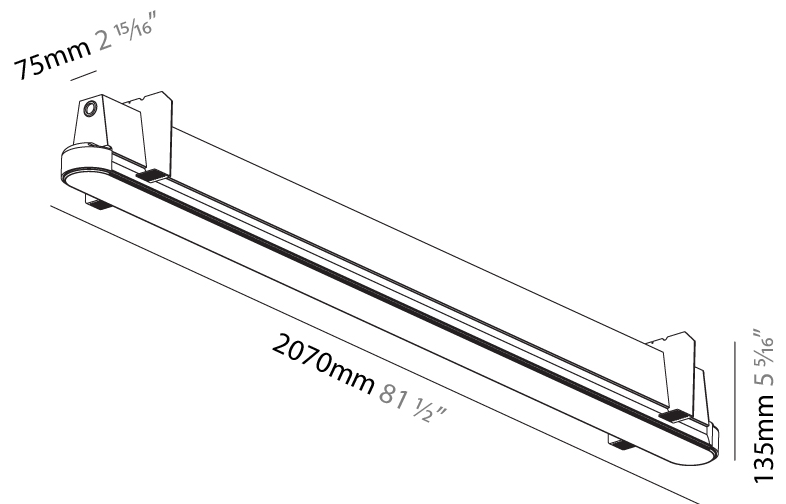

PHYSICAL

Shape: Oblong
Length (mm): 2070
Length (in): 81 1/2
Width (mm): 75
Width (in): 2 15/16
Height (mm): 135
Height (in): 5 5/16
Ceiling Thickness (mm): 10 / 12.5 / 15
Ceiling Thickness (in): 3/8 or 1/2 or 9/16
Min. Recessing Depth (mm): 170
Min. Recessing Depth (in): 6 11/16
Light Distribution: Direct
Weight (kg): 15.71
Weight (lbs): 17.73
Installation Requirement: Ceiling Thickness: 10mm / 12mm / 15mm
Diffuser: PMMA - Opal
Fixture Finish: SSR / BKV / CWI / CRY / HAB / UFT / ITA / RUA / FTG / MYG / LOD / PUS / FRO / FUP / KIA / POP / BLS / SPG / MEY / GOH / GUM / CHC / COM / ABZ / JAG / OBR / MOS / ROR
Fixture Material: Aluminum
Cut-out Measurements: 2088mm / 82 3/16" x 92mm / 3 5/8"
Upon Request: Unique Sizes Unique Ceiling Thickness

ELECTRICAL

Lamp Type: LED (Zhaga Standard)
Input Wattage (W): 35.4
Total Output Wattage (W): 28 / 22.4 (3500K)
Dimming: 0-10V Dimming / Phase Dimming (120Vac Only)
Driver Included: Yes
Driver Location: Integrated
Driver Type: Constant Current - 120 / 277Vac
Driver Class: Class 2
Input Voltage (V): 120 - 277
Constant Current (MA): 350 / 700 (3500K)

LED

Color Temperature (°K): 3000 / 3500 / 4000
Max. Delivered Lumen (lm): 2400 / 2479 / 2530
CRI: >90 CRI
Lamp Life (hrs): 50000
Upon Request: Special Color Temperature RGB-W Tunable White CRI (no minimum qty) price increase + longer lead time

OPTICAL

RATINGS AND CERTIFICATIONS

Certified By: Certified for North American Standards
IP rating: IP20