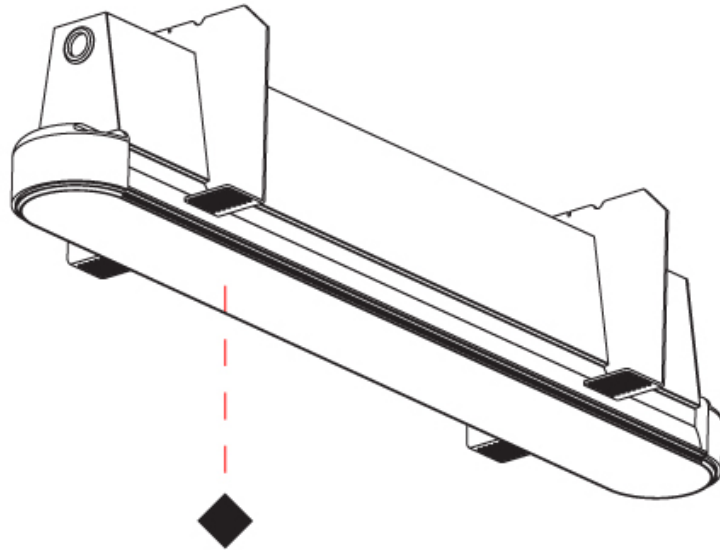

GROOVE ROUND TRIMLESS

A35654-

PROJECT

TYPE

SPECIFIER

QUANTITY

DATE

A