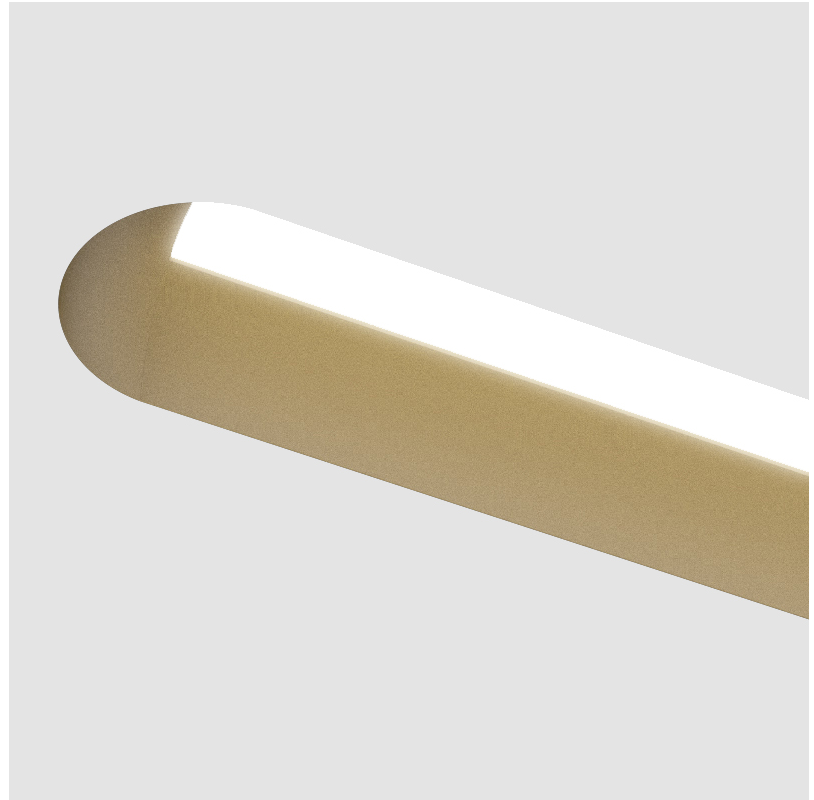

PHYSICAL

Shape: Oblong
Length (mm): 950
Length (in): 37 3/8
Width (mm): 75
Width (in): 2 15/16
Height (mm): 135
Height (in): 5 5/16
Ceiling Thickness (mm): 10 / 12.5 / 15
Ceiling Thickness (in): 3/8 or 1/2 or 9/16
Min. Recessing Depth (mm): 170
Min. Recessing Depth (in): 6 11/16
Light Distribution: Direct
Weight (kg): 4.115
Weight (lbs): 9.1
Installation Requirement: Ceiling Thickness: 10mm / 12mm / 15mm
Diffuser: PMMA - Opal
Fixture Finish: SSR / BKV / CWI / CRY / HAB / UFT / ITA / RUA / FTG / MYG / LOD / PUS / FRO / FUP / KIA / POP / BLS / SPG / MEY / GOH / GUM / CHC / COM / ABZ / JAG / OBR / MOS / ROR
Fixture Material: Aluminum
Cut-out Measurements: 968mm / 38 1/8" x 92mm / 3 5/8"
Upon Request: Unique Sizes Unique Ceiling Thickness

ELECTRICAL

Lamp Type: LED (Zhaga Standard)
Input Wattage (W): 15.2
Total Output Wattage (W): 12 / 11.1 (3500K)
Dimming: 0-10V Dimming / Phase Dimming (120Vac Only)
Driver Included: Yes
Driver Location: Integrated
Driver Type: Constant Current - 120 / 277Vac
Driver Class: Class 2
Input Voltage (V): 120 - 277
Constant Current (MA): 350 / 375 (3500K)

LED

Color Temperature (°K): 3000 / 3500 / 4000
Max. Delivered Lumen (lm): 1030 / 1058 / 1080
CRI: >90 CRI
Lamp Life (hrs): 50000
Upon Request: Special Color Temperature RGB-W Tunable White CRI (no minimum qty) price increase + longer lead time

OPTICAL

RATINGS AND CERTIFICATIONS

Certified By: Certified for North American Standards
IP rating: IP20