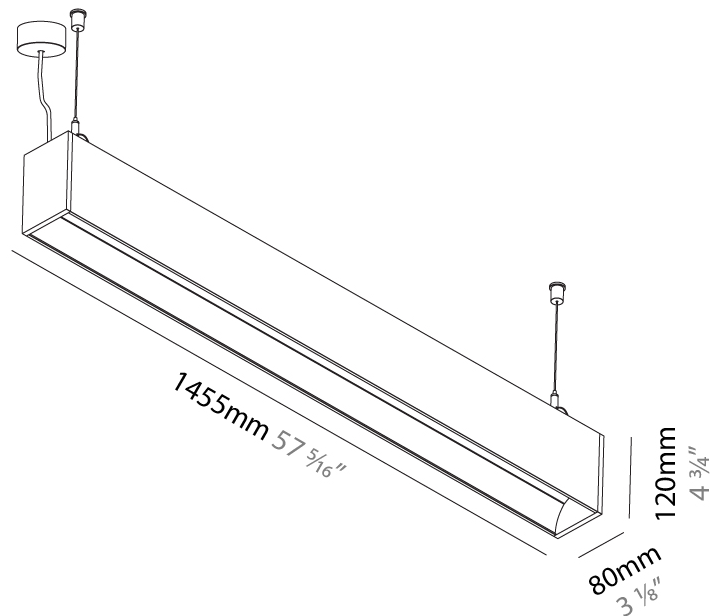

GENERAL

Series: Groove
Subseries: Groove Square
Brand: Prolight
Division: Architectural
Mounting Type: Suspension
Mounting Location: Ceiling
Subcategory: Profile

PHYSICAL

Shape: Rectangle
Length (mm): 1455
Length (in): 57 5/16
Width (mm): 80
Width (in): 3 1/8
Height (mm): 120
Height (in): 4 3/4
Max. Overall Height (mm): 2120
Max. Overall Height (in): 83 7/16
Light Distribution: Direct
Weight (kg): 6.691
Weight (lbs): 14.751
Diffuser: PMMA - Opal
Fixture Finish: ANA / SSR / BKV / CWI / CRY / HAB / MSR / UFT / ITA / RUA / OGR / FTG / MYG / RWR / LOD / PUS / FRO / FUP / KIA / POP / BLS / SPG / MEY / GOH / GUM / CHC / COM / ABZ / JAG / OBR / MOS / ROR
Fixture Material: Aluminum
Cable Details: 2000mm or 6000mm Transparent Cable

ELECTRICAL

Lamp Type: LED (Zhaga Standard)
Input Wattage (W): 25.3
Total Output Wattage (W): 20 / 16 (3500K)
Dimming: 0-10V Dimming / Phase Dimming (120Vac Only)
Driver Included: Yes
Driver Location: Integrated
Driver Type: Constant Current - 120 / 277Vac
Driver Class: Class 2
Input Voltage (V): 120 - 277
Constant Current (MA): 350 / 500 (3500K)

LED

Color Temperature (°K): 3000 / 3500 / 4000
Max. Delivered Lumen (lm): 1710 / 1774 / 1810
CRI: >90 CRI
Lamp Life (hrs): 50000

OPTICAL

RATINGS AND CERTIFICATIONS

Certified By: Certified for North American Standards
IP rating: IP20