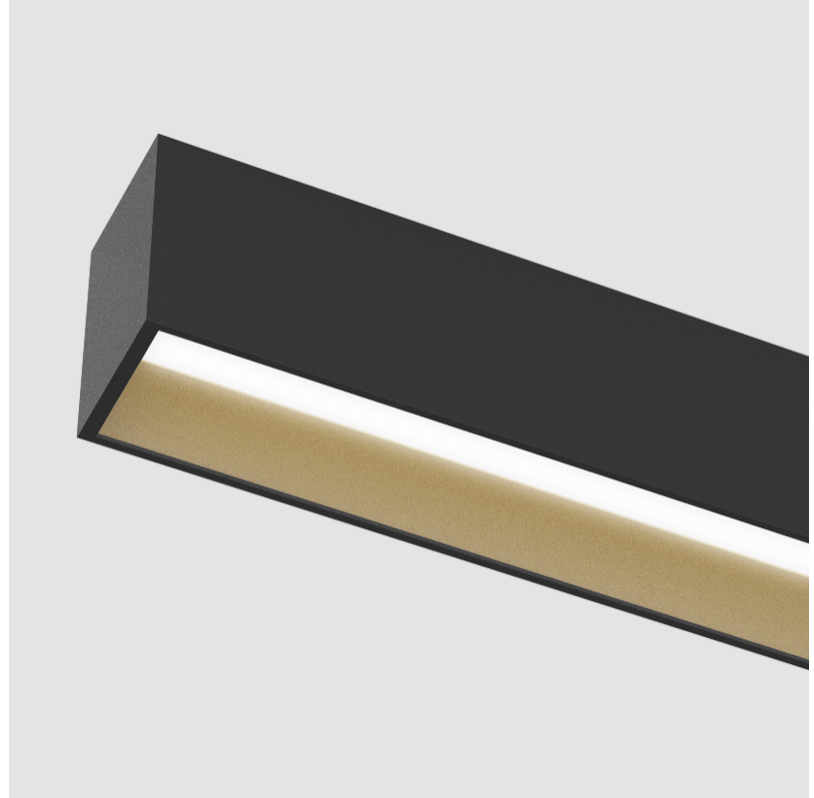

1. To build a product code in our configurator select the specify button on the base model # product page
2. To build a manual product code on this datasheet choose from the options listed below in blue font and add the suffix to the base model #

GENERAL

Series: Groove
Subseries: Groove Square
Brand: Prolicht
Division: Architectural
Mounting Type: Surface
Mounting Location: Ceiling
Subcategory: Profile

PHYSICAL

Shape: Rectangle
Length (mm): 1175
Length (in): 46 1/4
Width (mm): 80
Width (in): 3 1/8
Height (mm): 120
Height (in): 4 3/4
Light Distribution: Direct
Weight (kg): 5.253
Weight (lbs): 11.56
Diffuser: PMMA - Opal
Fixture Finish: ANA / SSR / BKV / CWI / CRY / HAB / MSR / UFT / ITA / RUA / OGR / FTG / MYG / RWR / LOD / PUS / FRO / FUP / KIA / POP / BLS / SPG / MEY / GOH / GUM / CHC / COM / ABZ / JAG / OBR / MOS / ROR
Fixture Material: Aluminum

ELECTRICAL

Lamp Type: LED (Zhaga Standard)
Input Wattage (W): 20.2
Total Output Wattage (W): 16 / 12.8 (3500K)
Dimming: 0-10V Dimming / Phase Dimming (120Vac Only)
Driver Included: Yes
Driver Location: Integrated
Driver Type: Constant Current - 120 / 277Vac
Driver Class: Class 2
Input Voltage (V): 120 - 277
Constant Current (MA): 350 / 400 (3500K)

LED

Color Temperature (°K): 3000 / 3500 / 4000
Max. Delivered Lumen (lm): 1370 / 1421 / 1450
CRI: >90 CRI
Lamp Life (hrs): 50000

OPTICAL

RATINGS AND CERTIFICATIONS

Certified By: Certified for North American Standards
IP rating: IP20