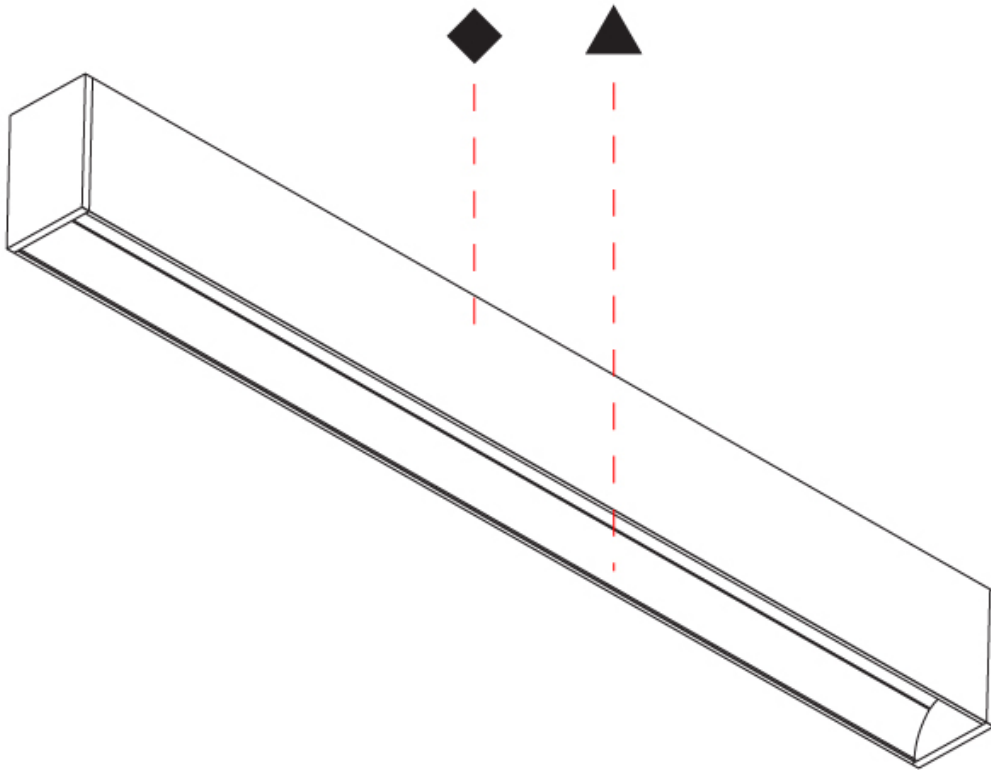

GROOVE SQUARE SURFACE

A3D130-

PROJECT

TYPE

SPECIFIER

QUANTITY

DATE

A