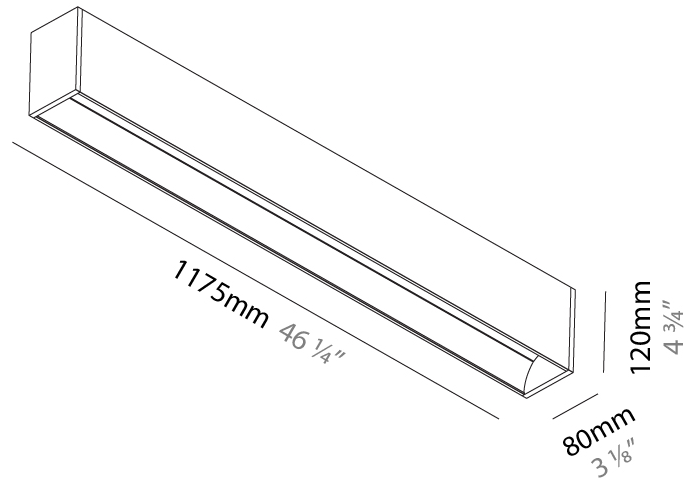

1. To build a product code in our configurator select the specify button on the base model # product page
2. To build a manual product code on this datasheet choose from the options listed below in blue font and add the suffix to the base model #

GENERAL

Series: Groove
Subseries: Groove Square
Brand: Prolicht
Division: Architectural
Mounting Type: Surface
Mounting Location: Ceiling
Subcategory: Profile

PHYSICAL

Shape: Rectangle
Length (mm): 1175
Length (in): 46 1/4
Width (mm): 80
Width (in): 3 1/8
Height (mm): 120
Height (in): 4 3/4
Light Distribution: Direct
Weight (kg): 5.253
Weight (lbs): 11.56
Diffuser: PMMA - Opal
Fixture Finish: ANA / SSR / BKV / CWI / CRY / HAB / MSR / UFT / ITA / RUA / OGR / FTG / MYG / RWR / LOD / PUS / FRO / FUP / KIA / POP / BLS / SPG / MEY / GOH / GUM / CHC / COM / ABZ / JAG / OBR / MOS / ROR
Fixture Material: Aluminum

ELECTRICAL

Lamp Type: LED (Zhaga Standard)
Input Wattage (W): 20.2
Total Output Wattage (W): 16 / 12.8 (3500K)
Dimming: 0-10V Dimming / Phase Dimming (120Vac Only)
Driver Included: Yes
Driver Location: Integrated
Driver Type: Constant Current - 120 / 277Vac
Driver Class: Class 2
Input Voltage (V): 120 - 277
Constant Current (MA): 350 / 400 (3500K)

LED

Color Temperature (°K): 3000 / 3500 / 4000
Max. Delivered Lumen (lm): 1370 / 1421 / 1450
CRI: >90 CRI
Lamp Life (hrs): 50000

OPTICAL

RATINGS AND CERTIFICATIONS

Certified By: Certified for North American Standards
IP rating: IP20