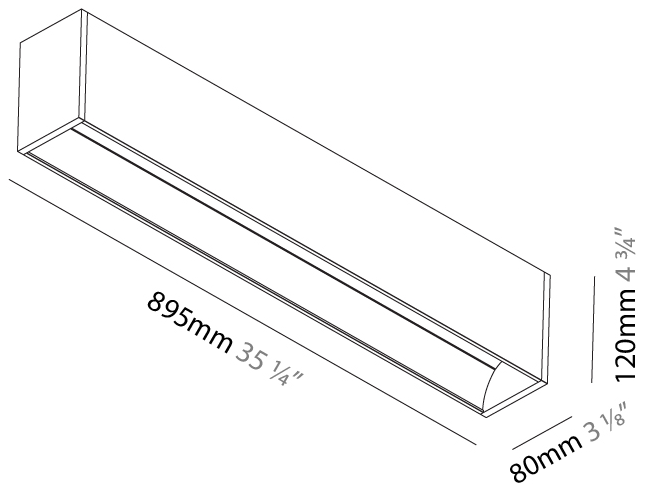

1. To build a product code in our configurator select the specify button on the base model # product page
2. To build a manual product code on this datasheet choose from the options listed below in blue font and add the suffix to the base model #

GENERAL

Series: Groove
Subseries: Groove Square
Brand: Prolicht
Division: Architectural
Mounting Type: Surface
Mounting Location: Ceiling
Subcategory: Profile

PHYSICAL

Shape: Rectangle
Length (mm): 895
Length (in): 35 1/4
Width (mm): 80
Width (in): 3 1/8
Height (mm): 120
Height (in): 4 3/4
Light Distribution: Direct
Weight (kg): 4.155
Weight (lbs): 9.14
Diffuser: PMMA - Opal
Fixture Finish: ANA / SSR / BKV / CWI / CRY / HAB / MSR / UFT / ITA / RUA / OGR / FTG / MYG / RWR / LOD / PUS / FRO / FUP / KIA / POP / BLS / SPG / MEY / GOH / GUM / CHC / COM / ABZ / JAG / OBR / MOS / ROR
Fixture Material: Aluminum

ELECTRICAL

Lamp Type: LED (Zhaga Standard)
Input Wattage (W): 15.2
Total Output Wattage (W): 12 / 11.1 (3500K)
Dimming: 0-10V Dimming / Phase Dimming (120Vac Only)
Driver Included: Yes
Driver Location: Integrated
Driver Type: Constant Current - 120 / 277Vac
Driver Class: Class 2
Input Voltage (V): 120 - 277
Constant Current (MA): 350 / 375 (3500K)

LED

Color Temperature (°K): 3000 / 3500 / 4000
Max. Delivered Lumen (lm): 1030 / 1058 / 1080
CRI: >90 CRI
Lamp Life (hrs): 50000

OPTICAL

RATINGS AND CERTIFICATIONS

Certified By: Certified for North American Standards
IP rating: IP20