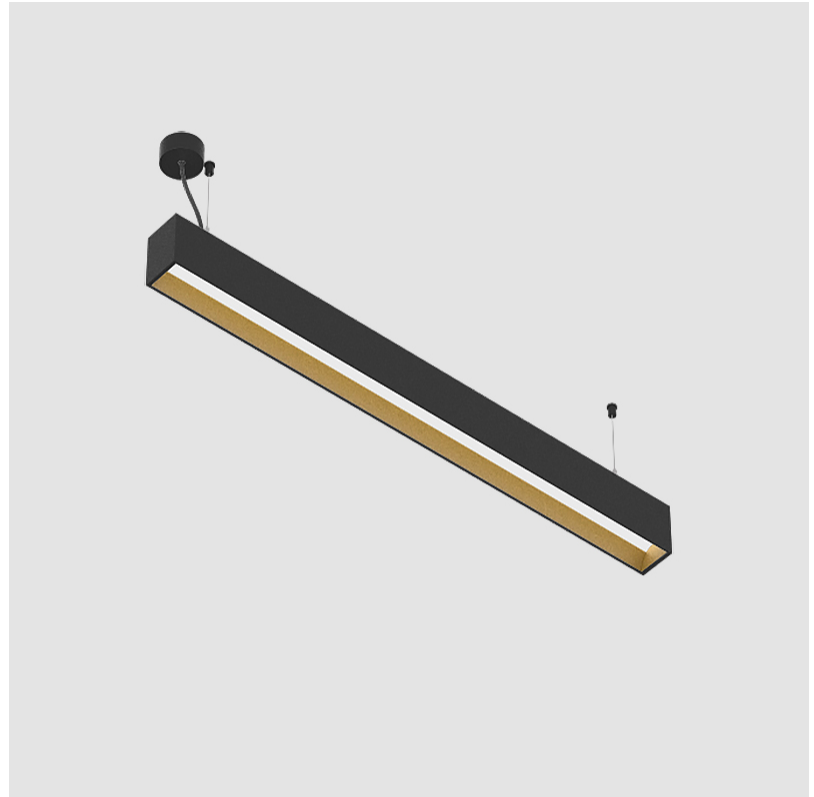

GENERAL

Series: Groove
Subseries: Groove Square
Brand: Prolight
Division: Architectural
Mounting Type: Suspension
Mounting Location: Ceiling
Subcategory: Profile

PHYSICAL

Shape: Rectangle
Length (mm): 1175
Length (in): 46 1/4
Width (mm): 80
Width (in): 3 1/8
Height (mm): 120
Height (in): 4 3/4
Max. Overall Height (mm): 2120
Max. Overall Height (in): 83 7/16
Light Distribution: Direct
Weight (kg): 5.595
Weight (lbs): 12.334
Diffuser: PMMA - Opal
Fixture Finish: ANA / SSR / BKV / CWI / CRY / HAB / MSR / UFT / ITA / RUA / OGR / FTG / MYG / RWR / LOD / PUS / FRO / FUP / KIA / POP / BLS / SPG / MEY / GOH / GUM / CHC / COM / ABZ / JAG / OBR / MOS / ROR
Fixture Material: Aluminum
Cable Details: 2000mm or 4000mm Transparent Cable
Upon Request: Cable colour - White / Black / Orange / Red

ELECTRICAL

Lamp Type: LED (Zhaga Standard)
Input Wattage (W): 20.2
Total Output Wattage (W): 16 / 12.8 (3500K)
Dimming: 0-10V Dimming / Phase Dimming (120Vac Only)
Driver Included: Yes
Driver Location: Integrated
Driver Type: Constant Current - 120 / 277Vac
Driver Class: Class 2
Input Voltage (V): 120 - 277
Constant Current (MA): 350 / 400 (3500K)

LED

Color Temperature (°K): 3000 / 3500 / 4000
Max. Delivered Lumen (lm): 1370 / 1421 / 1450
CRI: >90 CRI
Lamp Life (hrs): 50000

OPTICAL

RATINGS AND CERTIFICATIONS

Certified By: Certified for North American Standards
IP rating: IP20