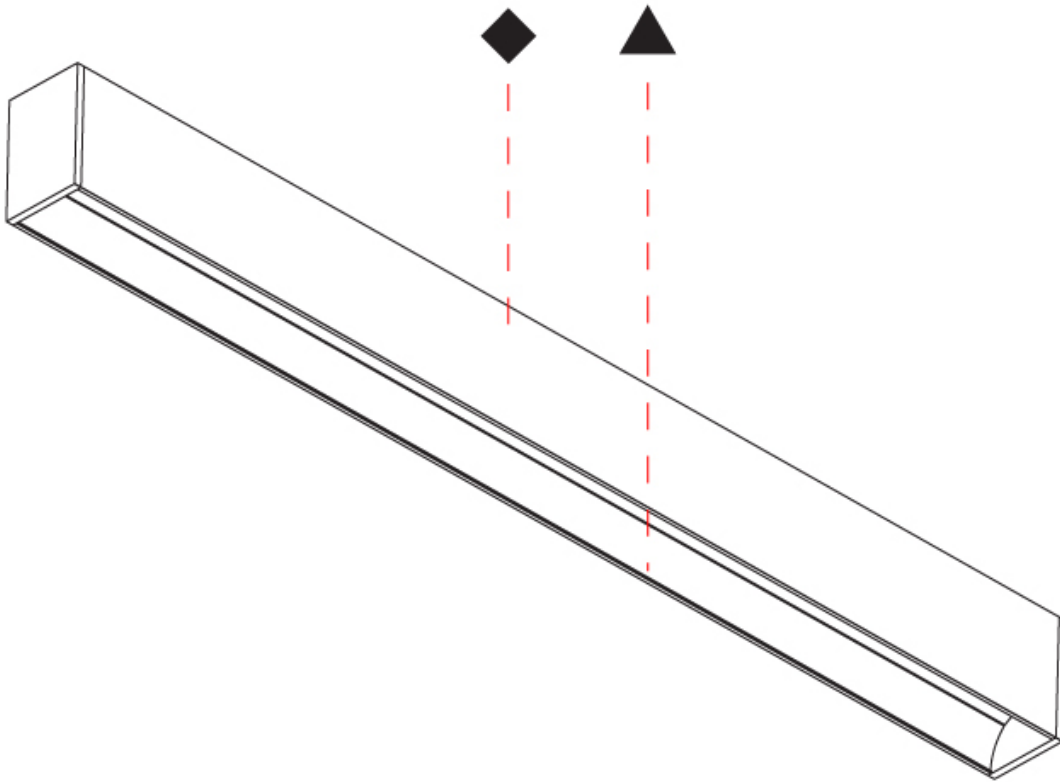

GROOVE SQUARE SURFACE

A3D131-

PROJECT	_____
TYPE	_____
SPECIFIER	_____
QUANTITY	_____
DATE	_____