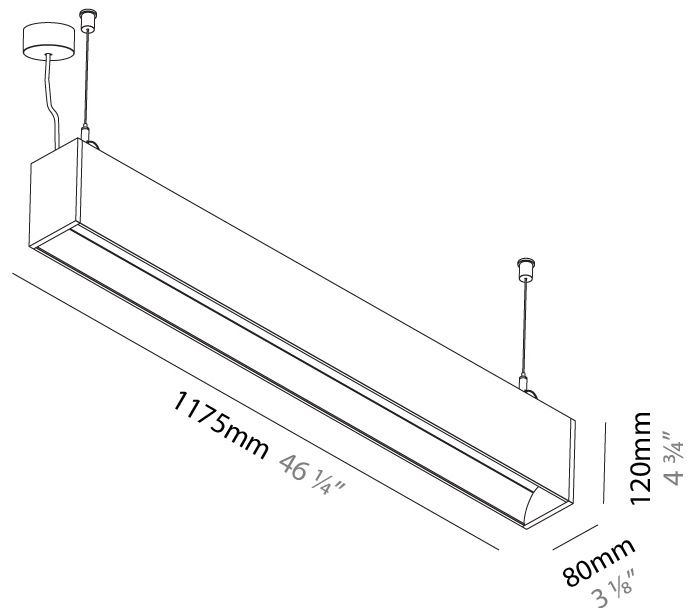

GENERAL

Series: Groove
Subseries: Groove Square
Brand: Prolight
Division: Architectural
Mounting Type: Suspension
Mounting Location: Ceiling
Subcategory: Profile

PHYSICAL

Shape: Rectangle
Length (mm): 1175
Length (in): 46 1/4
Width (mm): 80
Width (in): 3 1/8
Height (mm): 120
Height (in): 4 3/4
Max. Overall Height (mm): 2120
Max. Overall Height (in): 83 7/16
Light Distribution: Direct
Weight (kg): 5.595
Weight (lbs): 12.334
Diffuser: PMMA - Opal
Fixture Finish: ANA / SSR / BKV / CWI / CRY / HAB / MSR / UFT / ITA / RUA / OGR / FTG / MYG / RWR / LOD / PUS / FRO / FUP / KIA / POP / BLS / SPG / MEY / GOH / GUM / CHC / COM / ABZ / JAG / OBR / MOS / ROR
Fixture Material: Aluminum
Cable Details: 2000mm or 4000mm Transparent Cable
Upon Request: Cable colour - White / Black / Orange / Red

ELECTRICAL

Lamp Type: LED (Zhaga Standard)
Input Wattage (W): 20.2
Total Output Wattage (W): 16 / 12.8 (3500K)
Dimming: 0-10V Dimming / Phase Dimming (120Vac Only)
Driver Included: Yes
Driver Location: Integrated
Driver Type: Constant Current - 120 / 277Vac
Driver Class: Class 2
Input Voltage (V): 120 - 277
Constant Current (MA): 350 / 400 (3500K)

LED

Color Temperature (°K): 3000 / 3500 / 4000
Max. Delivered Lumen (lm): 1370 / 1421 / 1450
CRI: >90 CRI
Lamp Life (hrs): 50000

OPTICAL

RATINGS AND CERTIFICATIONS

Certified By: Certified for North American Standards
IP rating: IP20