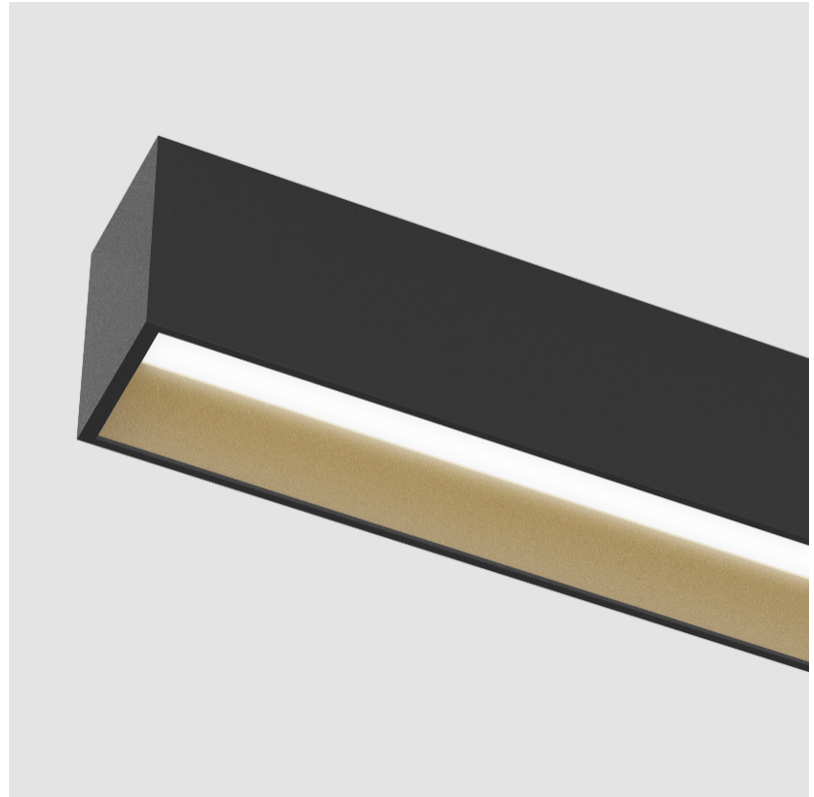

1. To build a product code in our configurator select the specify button on the base model # product page
2. To build a manual product code on this datasheet choose from the options listed below in blue font and add the suffix to the base model #

GENERAL

Series: Groove
Subseries: Groove Square
Brand: Prolicht
Division: Architectural
Mounting Type: Surface
Mounting Location: Ceiling
Subcategory: Profile

PHYSICAL

Shape: Rectangle
Length (mm): 1455
Length (in): 57 5/16
Width (mm): 80
Width (in): 3 1/8
Height (mm): 120
Height (in): 4 3/4
Light Distribution: Direct
Weight (kg): 6.35
Weight (lbs): 13.97
Diffuser: PMMA - Opal
Fixture Finish: ANA / SSR / BKV / CWI / CRY / HAB / MSR / UFT / ITA / RUA / OGR / FTG / MYG / RWR / LOD / PUS / FRO / FUP / KIA / POP / BLS / SPG / MEY / GOH / GUM / CHC / COM / ABZ / JAG / OBR / MOS / ROR
Fixture Material: Aluminum

ELECTRICAL

Lamp Type: LED (Zhaga Standard)
Input Wattage (W): 25.3
Total Output Wattage (W): 20 / 16 (3500K)
Dimming: 0-10V Dimming / Phase Dimming (120Vac Only)
Driver Included: Yes
Driver Location: Integrated
Driver Type: Constant Current - 120 / 277Vac
Driver Class: Class 2
Input Voltage (V): 120 - 277
Constant Current (MA): 350 / 500 (3500K)

LED

Color Temperature (°K): 3000 / 3500 / 4000
Max. Delivered Lumen (lm): 1710 / 1774 / 1810
CRI: >90 CRI
Lamp Life (hrs): 50000

OPTICAL

RATINGS AND CERTIFICATIONS

Certified By: Certified for North American Standards
IP rating: IP20