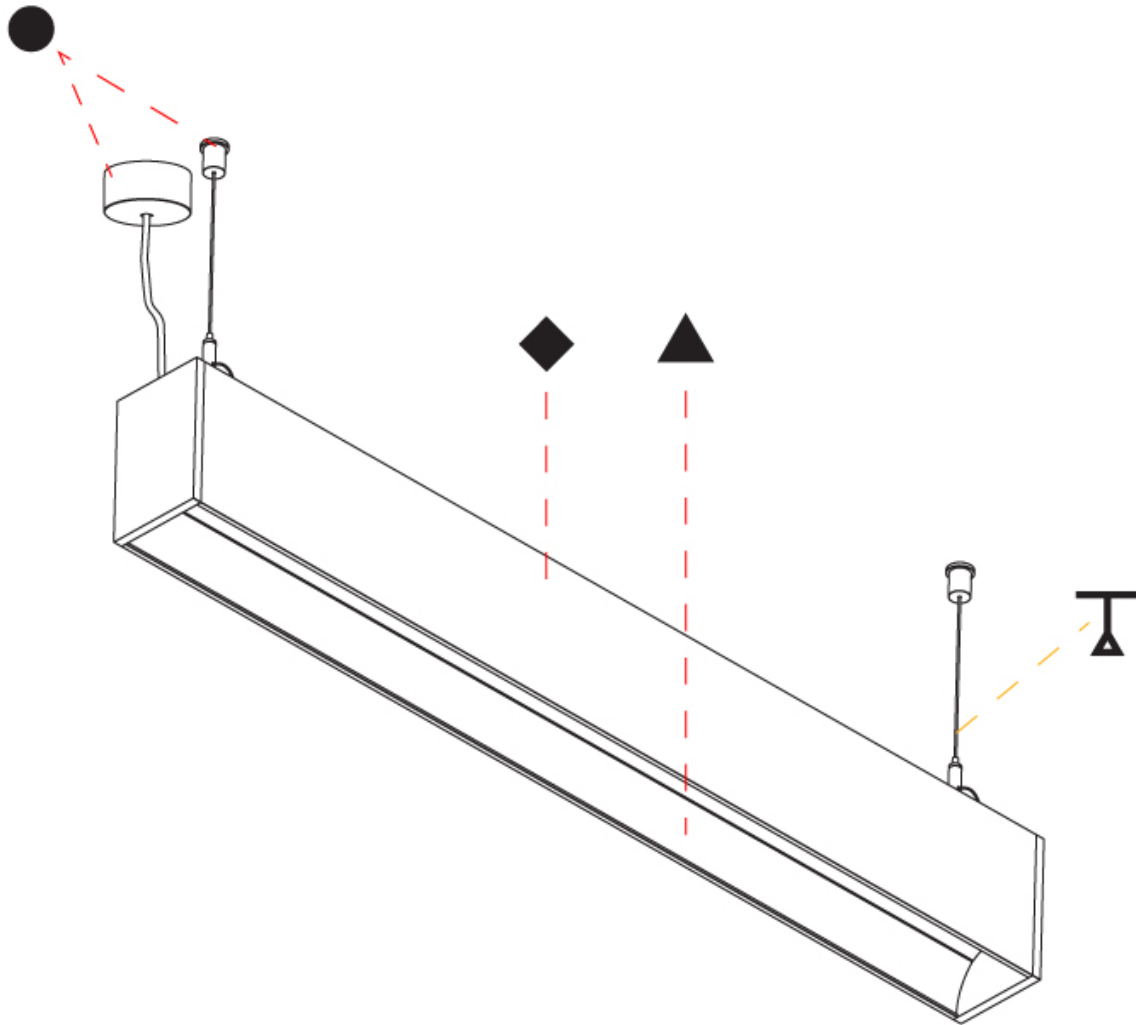

GROOVE SQUARE SUSPENSION

A30812-

PROJECT
TYPE
SPECIFIER
QUANTITY
DATE

A