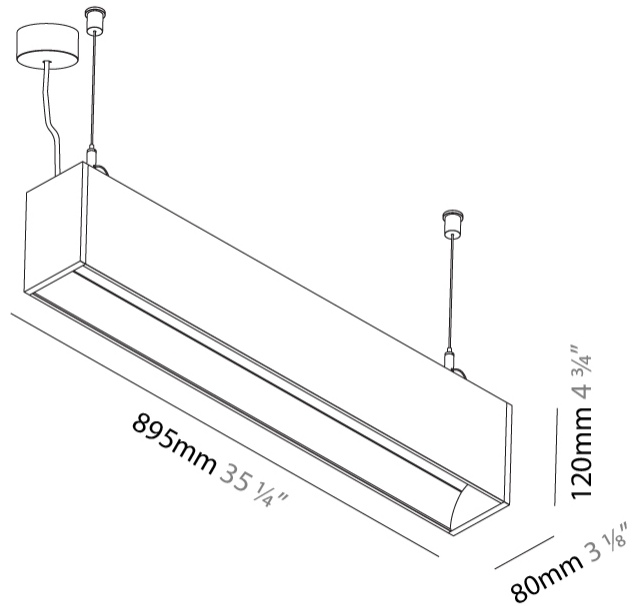

GENERAL

Series: Groove
Subseries: Groove Square
Brand: Prolicht
Division: Architectural
Mounting Type: Suspension
Mounting Location: Ceiling
Subcategory: Profile

PHYSICAL

Shape: Rectangle
Length (mm): 895
Length (in): 35 1/4
Width (mm): 80
Width (in): 3 1/8
Height (mm): 120
Height (in): 4 3/4
Max. Overall Height (mm): 2120
Max. Overall Height (in): 83 7/16
Light Distribution: Direct
Weight (kg): 4.496
Weight (lbs): 9.911
Diffuser: PMMA - Opal
Fixture Finish: ANA / SSR / BKV / CWI / CRY / HAB / MSR / UFT / ITA / RUA / OGR / FTG / MYG / RWR / LOD / PUS / FRO / FUP / KIA / POP / BLS / SPG / MEY / GOH / GUM / CHC / COM / ABZ / JAG / OBR / MOS / ROR
Fixture Material: Aluminum
Cable Details: 2000mm or 4000mm Transparent Cable
Upon Request: Cable colour - White / Black / Orange / Red

ELECTRICAL

Lamp Type: LED (Zhaga Standard)
Input Wattage (W): 15.2
Total Output Wattage (W): 12 / 11.1 (3500K)
Dimming: 0-10V Dimming / Phase Dimming (120Vac Only)
Driver Included: Yes
Driver Location: Integrated
Driver Type: Constant Current - 120 / 277Vac
Driver Class: Class 2
Input Voltage (V): 120 - 277
Constant Current (MA): 350 / 375 (3500K)

LED

Color Temperature (°K): 3000 / 3500 / 4000
Max. Delivered Lumen (lm): 1030 / 1058 / 1080
CRI: >90 CRI
Lamp Life (hrs): 50000

OPTICAL

RATINGS AND CERTIFICATIONS

Certified By: Certified for North American Standards
IP rating: IP20