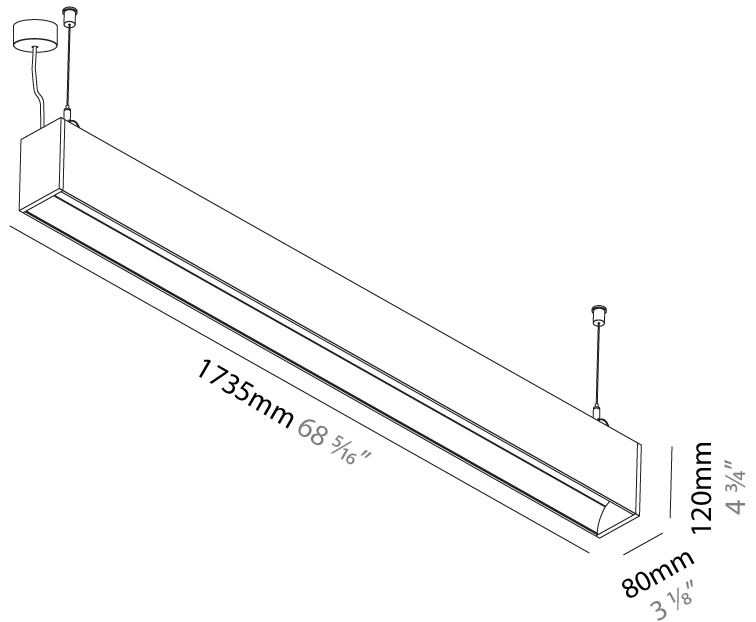

GENERAL

Series: Groove
Subseries: Groove Square
Brand: Prolicht
Division: Architectural
Mounting Type: Suspension
Mounting Location: Ceiling
Subcategory: Profile

PHYSICAL

Shape: Rectangle
Length (mm): 1735
Length (in): 68 5/16
Width (mm): 80
Width (in): 3 1/8
Height (mm): 120
Height (in): 4 3/4
Max. Overall Height (mm): 2120
Max. Overall Height (in): 83 7/16
Light Distribution: Direct
Weight (kg): 7.787
Weight (lbs): 17.167
Diffuser: PMMA - Opal
Fixture Finish: ANA / SSR / BKV / CWI / CRY / HAB / MSR / UFT / ITA / RUA / OGR / FTG / MYG / RWR / LOD / PUS / FRO / FUP / KIA / POP / BLS / SPG / MEY / GOH / GUM / CHC / COM / ABZ / JAG / OBR / MOS / ROR
Fixture Material: Aluminum
Cable Details: 2000mm or 4000mm Transparent Cable
Upon Request: Cable colour - White / Black / Orange / Red

ELECTRICAL

Lamp Type: LED (Zhaga Standard)
Input Wattage (W): 30.4
Total Output Wattage (W): 24 / 19.2 (3500K)
Dimming: 0-10V Dimming / Phase Dimming (120Vac Only)
Driver Included: Yes
Driver Location: Integrated
Driver Type: Constant Current - 120 / 277Vac
Driver Class: Class 2
Input Voltage (V): 120 - 277
Constant Current (MA): 350 / 600 (3500K)

LED

Color Temperature (°K): 3000 / 3500 / 4000
Max. Delivered Lumen (lm): 2050 / 2127 / 2170
CRI: >90 CRI
Lamp Life (hrs): 50000

OPTICAL

RATINGS AND CERTIFICATIONS

Certified By: Certified for North American Standards
IP rating: IP20