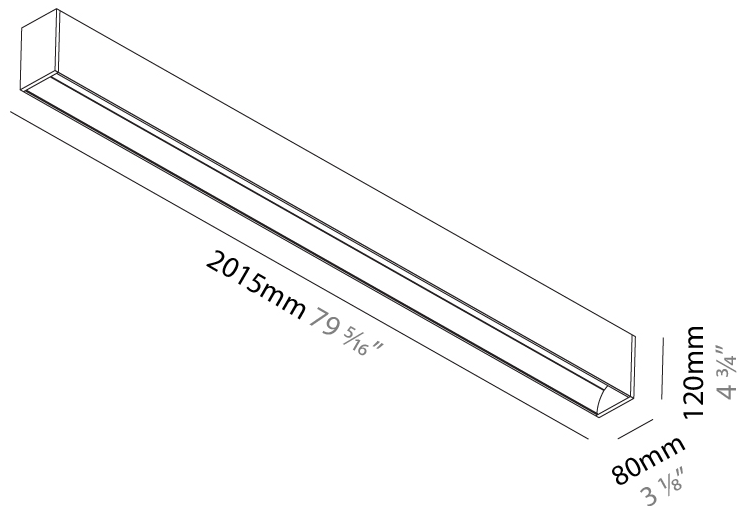

1. To build a product code in our configurator select the specify button on the base model # product page
2. To build a manual product code on this datasheet choose from the options listed below in blue font and add the suffix to the base model #

GENERAL

Series: Groove
Subseries: Groove Square
Brand: Prolicht
Division: Architectural
Mounting Type: Surface
Mounting Location: Ceiling
Subcategory: Profile

PHYSICAL

Shape: Rectangle
Length (mm): 2015
Length (in): 79 ⁵/₁₆
Width (mm): 80
Width (in): 3 ¹/₈
Height (mm): 120
Height (in): 4 ³/₄
Light Distribution: Direct
Weight (kg): 8.541
Weight (lbs): 18.79
Diffuser: PMMA - Opal
Fixture Finish: ANA / SSR / BKV / CWI / CRY / HAB / MSR / UFT / ITA / RUA / OGR / FTG / MYG / RWR / LOD / PUS / FRO / FUP / KIA / POP / BLS / SPG / MEY / GOH / GUM / CHC / COM / ABZ / JAG / OBR / MOS / ROR
Fixture Material: Aluminum

ELECTRICAL

Lamp Type: LED (Zhaga Standard)
Input Wattage (W): 35.4
Total Output Wattage (W): 28 / 22.8 (3500K)
Dimming: 0-10V Dimming / Phase Dimming (120Vac Only)
Driver Included: Yes
Driver Location: Integrated
Driver Type: Constant Current - 120 / 277Vac
Driver Class: Class 2
Input Voltage (V): 120 - 277
Constant Current (MA): 350 / 700 (3500K)

LED

Color Temperature (°K): 3000 / 3500 / 4000
Max. Delivered Lumen (lm): 2400 / 2480 / 2530
CRI: >90 CRI
Lamp Life (hrs): 50000

OPTICAL

RATINGS AND CERTIFICATIONS

Certified By: Certified for North American Standards
IP rating: IP20