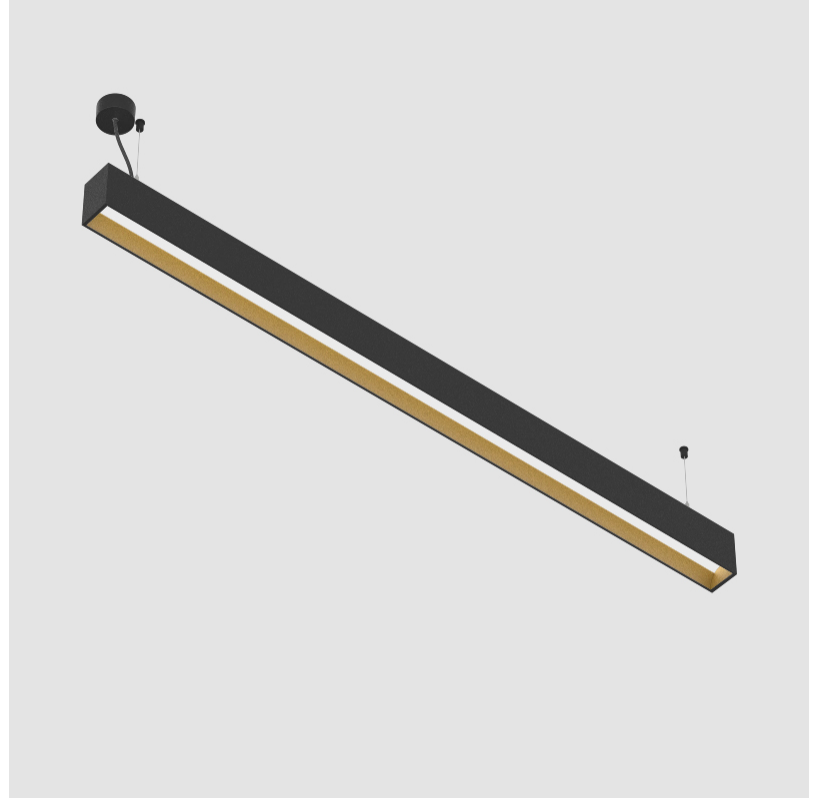

GENERAL

Series: Groove
Subseries: Groove Square
Brand: Prolicht
Division: Architectural
Mounting Type: Suspension
Mounting Location: Ceiling
Subcategory: Profile

PHYSICAL

Shape: Rectangle
Length (mm): 1735
Length (in): 68 5/16
Width (mm): 80
Width (in): 3 1/8
Height (mm): 120
Height (in): 4 3/4
Max. Overall Height (mm): 2120
Max. Overall Height (in): 83 7/16
Light Distribution: Direct
Weight (kg): 7.787
Weight (lbs): 17.167
Diffuser: PMMA - Opal
Fixture Finish: ANA / SSR / BKV / CWI / CRY / HAB / MSR / UFT / ITA / RUA / OGR / FTG / MYG / RWR / LOD / PUS / FRO / FUP / KIA / POP / BLS / SPG / MEY / GOH / GUM / CHC / COM / ABZ / JAG / OBR / MOS / ROR
Fixture Material: Aluminum
Cable Details: 2000mm or 4000mm Transparent Cable
Upon Request: Cable colour - White / Black / Orange / Red

ELECTRICAL

Lamp Type: LED (Zhaga Standard)
Input Wattage (W): 30.4
Total Output Wattage (W): 24 / 19.2 (3500K)
Dimming: 0-10V Dimming / Phase Dimming (120Vac Only)
Driver Included: Yes
Driver Location: Integrated
Driver Type: Constant Current - 120 / 277Vac
Driver Class: Class 2
Input Voltage (V): 120 - 277
Constant Current (MA): 350 / 600 (3500K)

LED

Color Temperature (°K): 3000 / 3500 / 4000
Max. Delivered Lumen (lm): 2050 / 2127 / 2170
CRI: >90 CRI
Lamp Life (hrs): 50000

OPTICAL

RATINGS AND CERTIFICATIONS

Certified By: Certified for North American Standards
IP rating: IP20