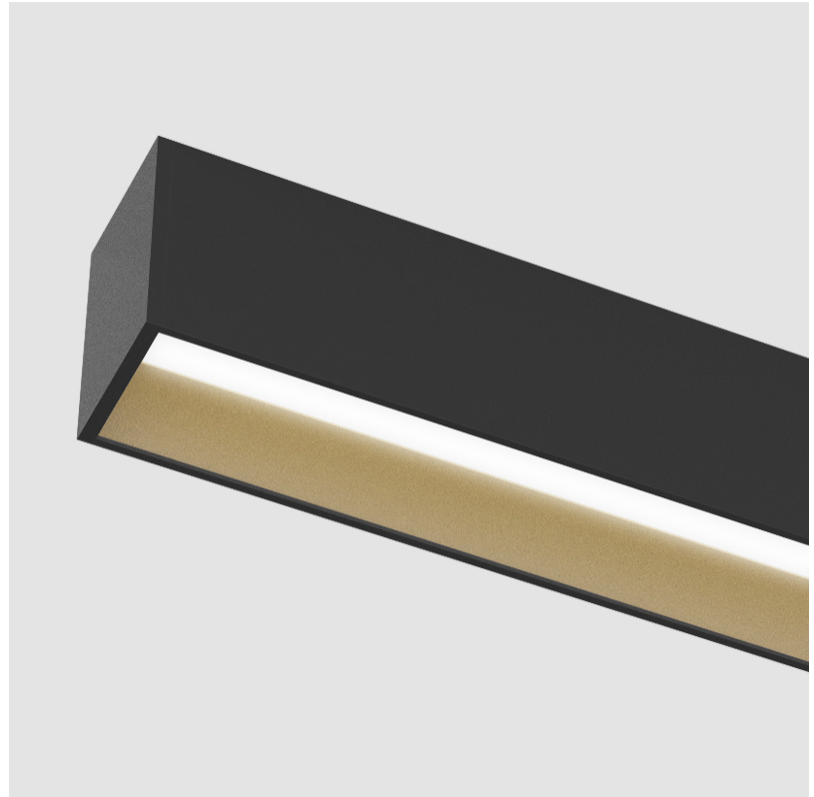

1. To build a product code in our configurator select the specify button on the base model # product page
2. To build a manual product code on this datasheet choose from the options listed below in blue font and add the suffix to the base model #

GENERAL

Series: Groove
Subseries: Groove Square
Brand: Prolicht
Division: Architectural
Mounting Type: Surface
Mounting Location: Ceiling
Subcategory: Profile

PHYSICAL

Shape: Rectangle
Length (mm): 895
Length (in): 35 1/4
Width (mm): 80
Width (in): 3 1/8
Height (mm): 120
Height (in): 4 3/4
Light Distribution: Direct
Weight (kg): 4.155
Weight (lbs): 9.14
Diffuser: PMMA - Opal
Fixture Finish: ANA / SSR / BKV / CWI / CRY / HAB / MSR / UFT / ITA / RUA / OGR / FTG / MYG / RWR / LOD / PUS / FRO / FUP / KIA / POP / BLS / SPG / MEY / GOH / GUM / CHC / COM / ABZ / JAG / OBR / MOS / ROR
Fixture Material: Aluminum

ELECTRICAL

Lamp Type: LED (Zhaga Standard)
Input Wattage (W): 15.2
Total Output Wattage (W): 12 / 11.1 (3500K)
Dimming: 0-10V Dimming / Phase Dimming (120Vac Only)
Driver Included: Yes
Driver Location: Integrated
Driver Type: Constant Current - 120 / 277Vac
Driver Class: Class 2
Input Voltage (V): 120 - 277
Constant Current (MA): 350 / 375 (3500K)

LED

Color Temperature (°K): 3000 / 3500 / 4000
Max. Delivered Lumen (lm): 1030 / 1058 / 1080
CRI: >90 CRI
Lamp Life (hrs): 50000

OPTICAL

RATINGS AND CERTIFICATIONS

Certified By: Certified for North American Standards
IP rating: IP20