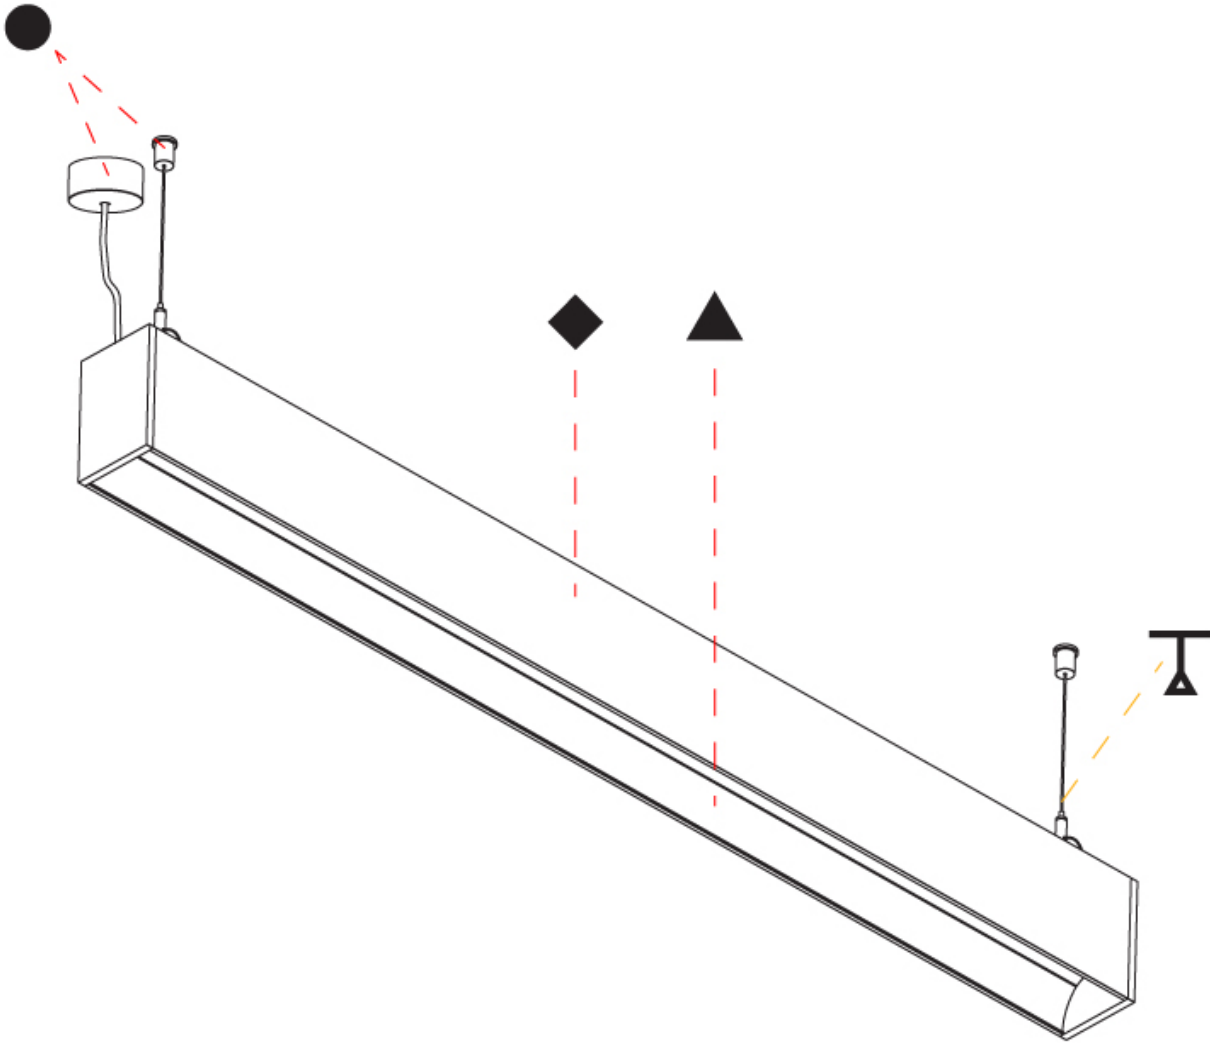

GROOVE SQUARE SUSPENSION

A30814-

PROJECT	_____
TYPE	_____
SPECIFIER	_____
QUANTITY	_____
DATE	_____

A