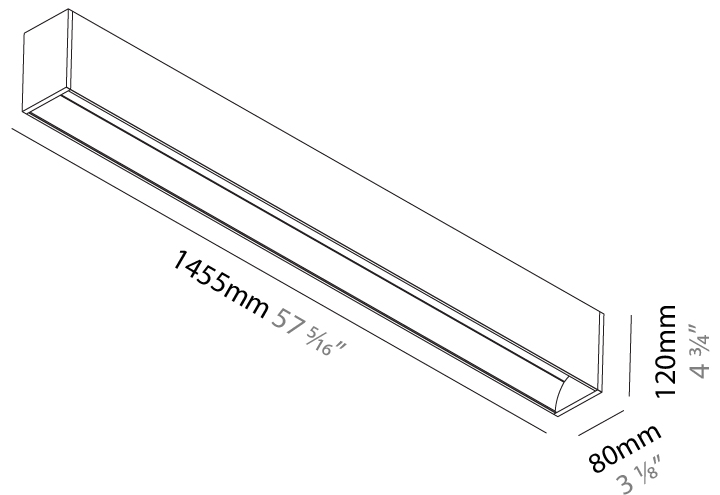

1. To build a product code in our configurator select the specify button on the base model # product page
2. To build a manual product code on this datasheet choose from the options listed below in blue font and add the suffix to the base model #

GENERAL

Series: Groove
Subseries: Groove Square
Brand: Prolicht
Division: Architectural
Mounting Type: Surface
Mounting Location: Ceiling
Subcategory: Profile

PHYSICAL

Shape: Rectangle
Length (mm): 1455
Length (in): 57 5/16
Width (mm): 80
Width (in): 3 1/8
Height (mm): 120
Height (in): 4 3/4
Light Distribution: Direct
Weight (kg): 6.35
Weight (lbs): 13.97
Diffuser: PMMA - Opal
Fixture Finish: ANA / SSR / BKV / CWI / CRY / HAB / MSR / UFT / ITA / RUA / OGR / FTG / MYG / RWR / LOD / PUS / FRO / FUP / KIA / POP / BLS / SPG / MEY / GOH / GUM / CHC / COM / ABZ / JAG / OBR / MOS / ROR
Fixture Material: Aluminum

ELECTRICAL

Lamp Type: LED (Zhaga Standard)
Input Wattage (W): 25.3
Total Output Wattage (W): 20 / 16 (3500K)
Dimming: 0-10V Dimming / Phase Dimming (120Vac Only)
Driver Included: Yes
Driver Location: Integrated
Driver Type: Constant Current - 120 / 277Vac
Driver Class: Class 2
Input Voltage (V): 120 - 277
Constant Current (MA): 350 / 500 (3500K)

LED

Color Temperature (°K): 3000 / 3500 / 4000
Max. Delivered Lumen (lm): 1710 / 1774 / 1810
CRI: >90 CRI
Lamp Life (hrs): 50000

OPTICAL

RATINGS AND CERTIFICATIONS

Certified By: Certified for North American Standards
IP rating: IP20