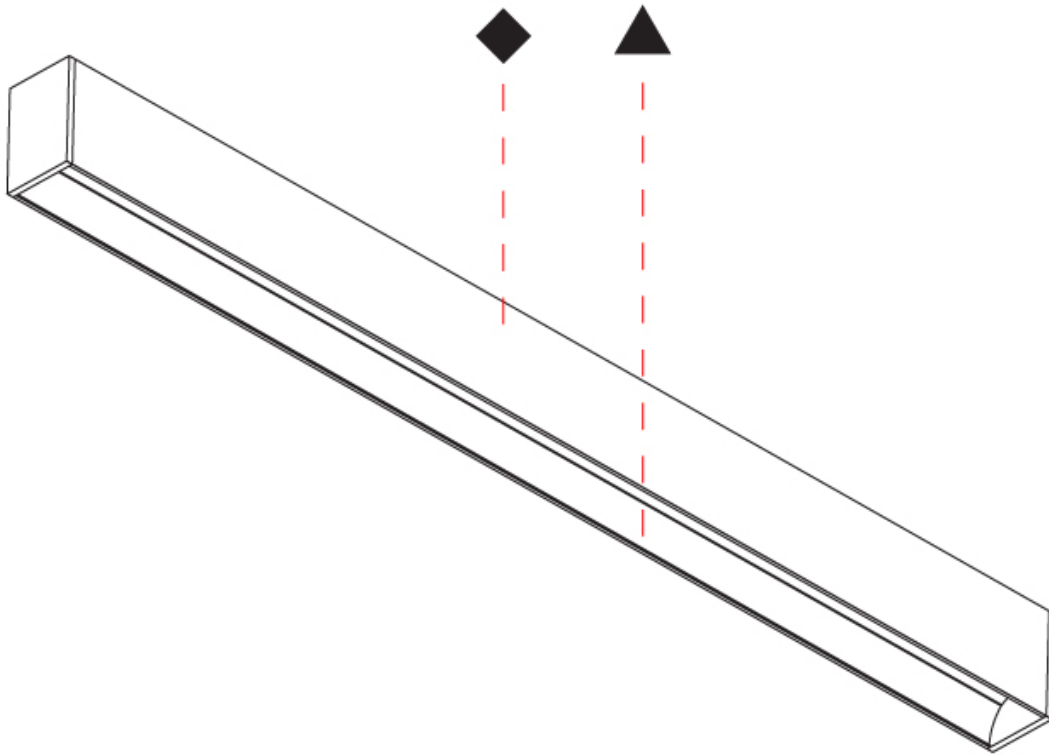

GROOVE SQUARE SURFACE

A3D132-

PROJECT

TYPE

SPECIFIER

QUANTITY

DATE