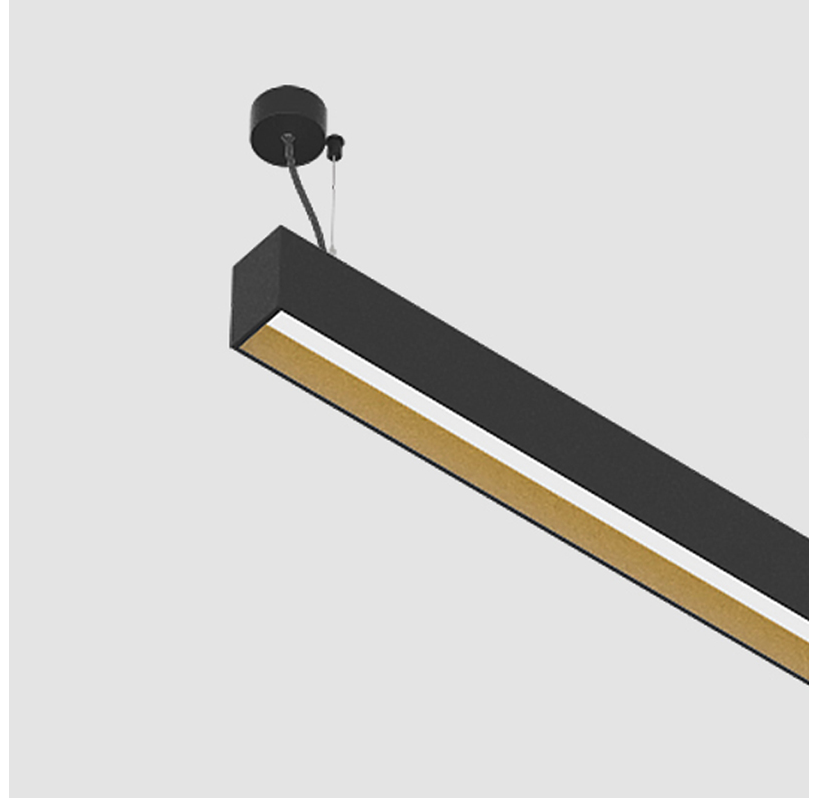

GENERAL

Series: Groove
Subseries: Groove Square
Brand: Prolicht
Division: Architectural
Mounting Type: Suspension
Mounting Location: Ceiling
Subcategory: Profile

PHYSICAL

Shape: Rectangle
Length (mm): 895
Length (in): 35 1/4
Width (mm): 80
Width (in): 3 1/8
Height (mm): 120
Height (in): 4 3/4
Max. Overall Height (mm): 2120
Max. Overall Height (in): 83 7/16
Light Distribution: Direct
Weight (kg): 4.496
Weight (lbs): 9.911
Diffuser: PMMA - Opal
Fixture Finish: ANA / SSR / BKV / CWI / CRY / HAB / MSR / UFT / ITA / RUA / OGR / FTG / MYG / RWR / LOD / PUS / FRO / FUP / KIA / POP / BLS / SPG / MEY / GOH / GUM / CHC / COM / ABZ / JAG / OBR / MOS / ROR
Fixture Material: Aluminum
Cable Details: 2000mm or 4000mm Transparent Cable
Upon Request: Cable colour - White / Black / Orange / Red

ELECTRICAL

Lamp Type: LED (Zhaga Standard)
Input Wattage (W): 15.2
Total Output Wattage (W): 12 / 11.1 (3500K)
Dimming: 0-10V Dimming / Phase Dimming (120Vac Only)
Driver Included: Yes
Driver Location: Integrated
Driver Type: Constant Current - 120 / 277Vac
Driver Class: Class 2
Input Voltage (V): 120 - 277
Constant Current (MA): 350 / 375 (3500K)

LED

Color Temperature (°K): 3000 / 3500 / 4000
Max. Delivered Lumen (lm): 1030 / 1058 / 1080
CRI: >90 CRI
Lamp Life (hrs): 50000

OPTICAL

RATINGS AND CERTIFICATIONS

Certified By: Certified for North American Standards
IP rating: IP20