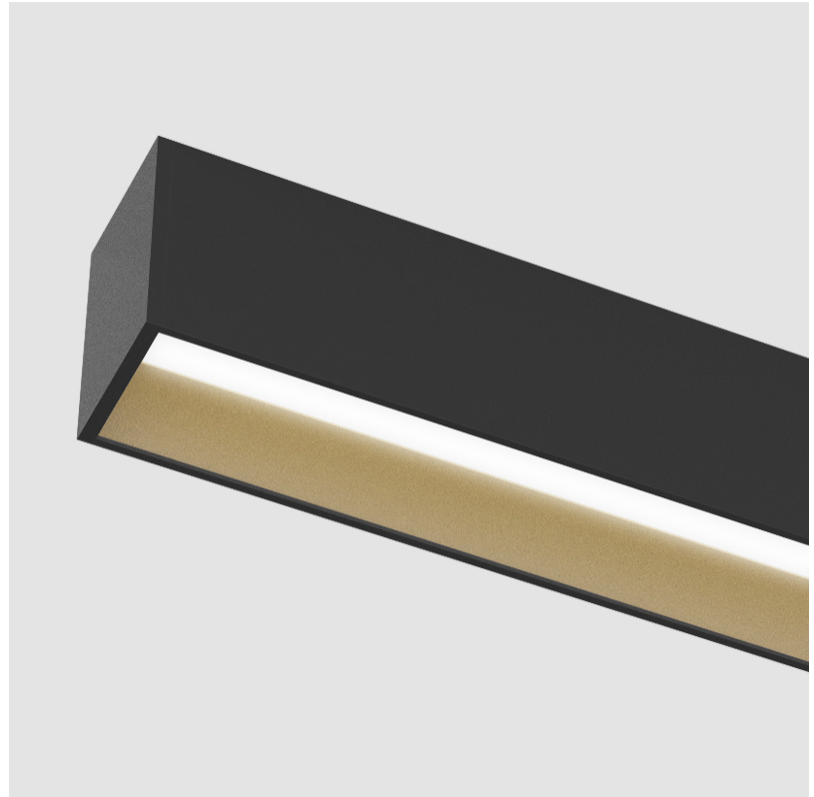

1. To build a product code in our configurator select the specify button on the base model # product page
2. To build a manual product code on this datasheet choose from the options listed below in blue font and add the suffix to the base model #

GENERAL

Series: Groove
Subseries: Groove Square
Brand: Prolicht
Division: Architectural
Mounting Type: Surface
Mounting Location: Ceiling
Subcategory: Profile

PHYSICAL

Shape: Rectangle
Length (mm): 2015
Length (in): 79 ⁵/₁₆
Width (mm): 80
Width (in): 3 ¹/₈
Height (mm): 120
Height (in): 4 ³/₄
Light Distribution: Direct
Weight (kg): 8.541
Weight (lbs): 18.79
Diffuser: PMMA - Opal
Fixture Finish: ANA / SSR / BKV / CWI / CRY / HAB / MSR / UFT / ITA / RUA / OGR / FTG / MYG / RWR / LOD / PUS / FRO / FUP / KIA / POP / BLS / SPG / MEY / GOH / GUM / CHC / COM / ABZ / JAG / OBR / MOS / ROR
Fixture Material: Aluminum

ELECTRICAL

Lamp Type: LED (Zhaga Standard)
Input Wattage (W): 35.4
Total Output Wattage (W): 28 / 22.8 (3500K)
Dimming: 0-10V Dimming / Phase Dimming (120Vac Only)
Driver Included: Yes
Driver Location: Integrated
Driver Type: Constant Current - 120 / 277Vac
Driver Class: Class 2
Input Voltage (V): 120 - 277
Constant Current (MA): 350 / 700 (3500K)

LED

Color Temperature (°K): 3000 / 3500 / 4000
Max. Delivered Lumen (lm): 2400 / 2480 / 2530
CRI: >90 CRI
Lamp Life (hrs): 50000

OPTICAL

RATINGS AND CERTIFICATIONS

Certified By: Certified for North American Standards
IP rating: IP20