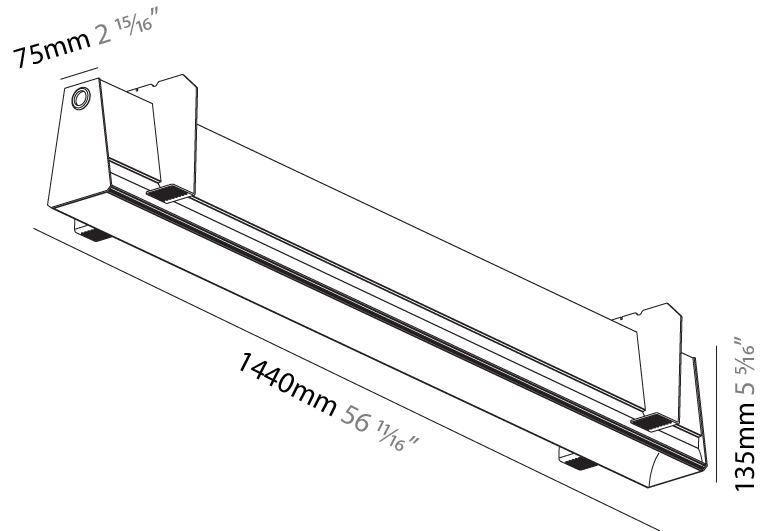

PHYSICAL

Shape: Rectangle
Length (mm): 1440
Length (in): 56 11/16
Width (mm): 75
Width (in): 2 15/16
Height (mm): 135
Height (in): 5 5/16
Ceiling Thickness (mm): 10 / 12.5 / 15
Ceiling Thickness (in): 3/8 or 1/2 or 9/16
Min. Recessing Depth (mm): 170
Min. Recessing Depth (in): 6 11/16
Light Distribution: Direct
Weight (kg): 5.62
Weight (lbs): 12.36
Diffuser: PMMA - Opal
Fixture Finish: SSR / BKV / CWI / CRY / HAB / UFT / ITA / RUA / FTG / MYG / LOD / PUS / FRO / FUP / KIA / POP / BLS / SPG / MEY / GOH / GUM / CHC / COM / ABZ / JAG / OBR / MOS / ROR
Fixture Material: Aluminum
Cut-out Measurements: 1450mm / 57 1/16" x 92mm / 3 5/8"
Upon Request: Unique Sizes Unique Ceiling Thickness

ELECTRICAL

Lamp Type: LED (Zhaga Standard)
Input Wattage (W): 25.3
Total Output Wattage (W): 20 / 16 (3500K)
Dimming: 0-10V Dimming / Phase Dimming (120Vac Only)
Driver Included: Yes
Driver Location: Integrated
Driver Type: Constant Current - 120 / 277Vac
Driver Class: Class 2
Input Voltage (V): 120 - 277
Constant Current (MA): 350 / 500 (3500K)

LED

Color Temperature (°K): 3000 / 3500 / 4000
Max. Delivered Lumen (lm): 1710 / 1774 / 1810
CRI: >90 CRI
Lamp Life (hrs): 50000
Upon Request: Special Color Temperature RGB-W Tunable White CRI (no minimum qty) price increase + longer lead time

OPTICAL

RATINGS AND CERTIFICATIONS

Certified By: Certified for North American Standards
IP rating: IP20