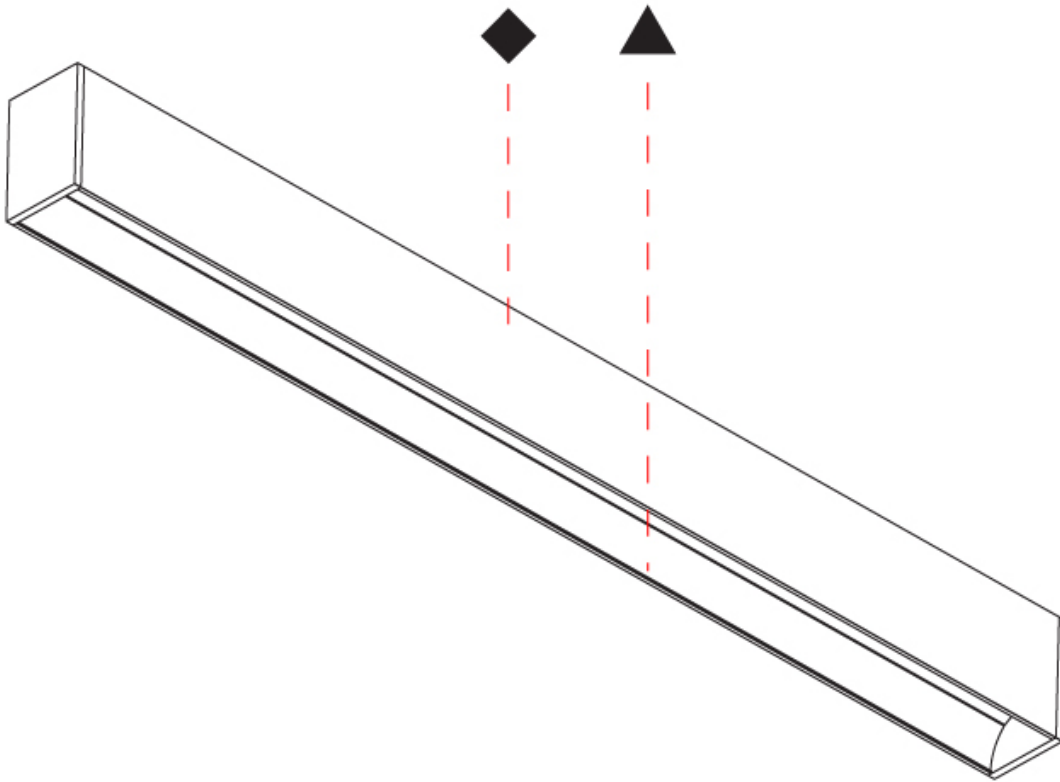

GROOVE SQUARE SURFACE

A3D131-

PROJECT

TYPE

SPECIFIER

QUANTITY

DATE