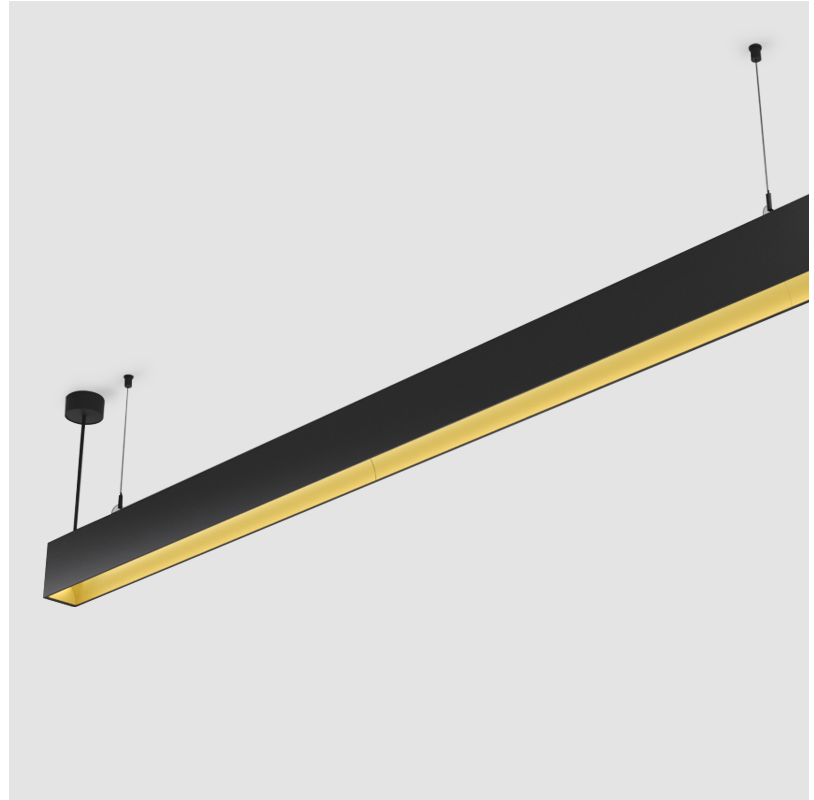

PROJECT	_____
TYPE	_____
SPECIFIER	_____
QUANTITY	_____
DATE	_____

GROOVE SUSPENSION

A3GR-SUS-SYS

base number

1. To build a product code in our configurator select the specify button on the base model # product page
2. To build a manual product code on this datasheet choose from the options listed below in blue font and add the suffix to the base model #

GENERAL

Series: Groove _____
Brand: Prolicht _____
Division: Architectural _____
Mounting Type: Suspension _____
Mounting Location: Ceiling _____
Subcategory: Profile _____

PHYSICAL

Length (mm): Custom length _____
Length (in): Custom length _____
Fixture Finish: SSR / BKV / CWI / CRY / HAB / UFT / ITA / RUA / FTG / MYG / LOD / PUS / FRO / FUP / KIA / POP / BLS / SPG / MEY / GOH / GUM / CHC / COM / ABZ / JAG / OBR / MOS / ROR _____

ELECTRICAL

Lamp Type: LED (Zhaga Standard) _____
Dimming: 0-10V Dimming / Phase Dimming (120Vac Only) _____
Driver Included: Yes _____
Driver Location: Integrated _____
Driver Type: Constant Current - 120 / 277Vac _____
Driver Class: Class 2 _____
Input Voltage (V): 120 - 277 _____
Constant Current (MA): 350 / 100-125 / 350 _____

LED

CRI: >90 CRI _____
Lamp Life (hrs): 50000 _____
Upon Request: Color Temperature RGB-W Tunable CRI (no minimum qty) price increase + longer lead time _____

OPTICAL

RATINGS AND CERTIFICATIONS

Certified By: Certified for North American Standards _____
IP rating: IP20 _____