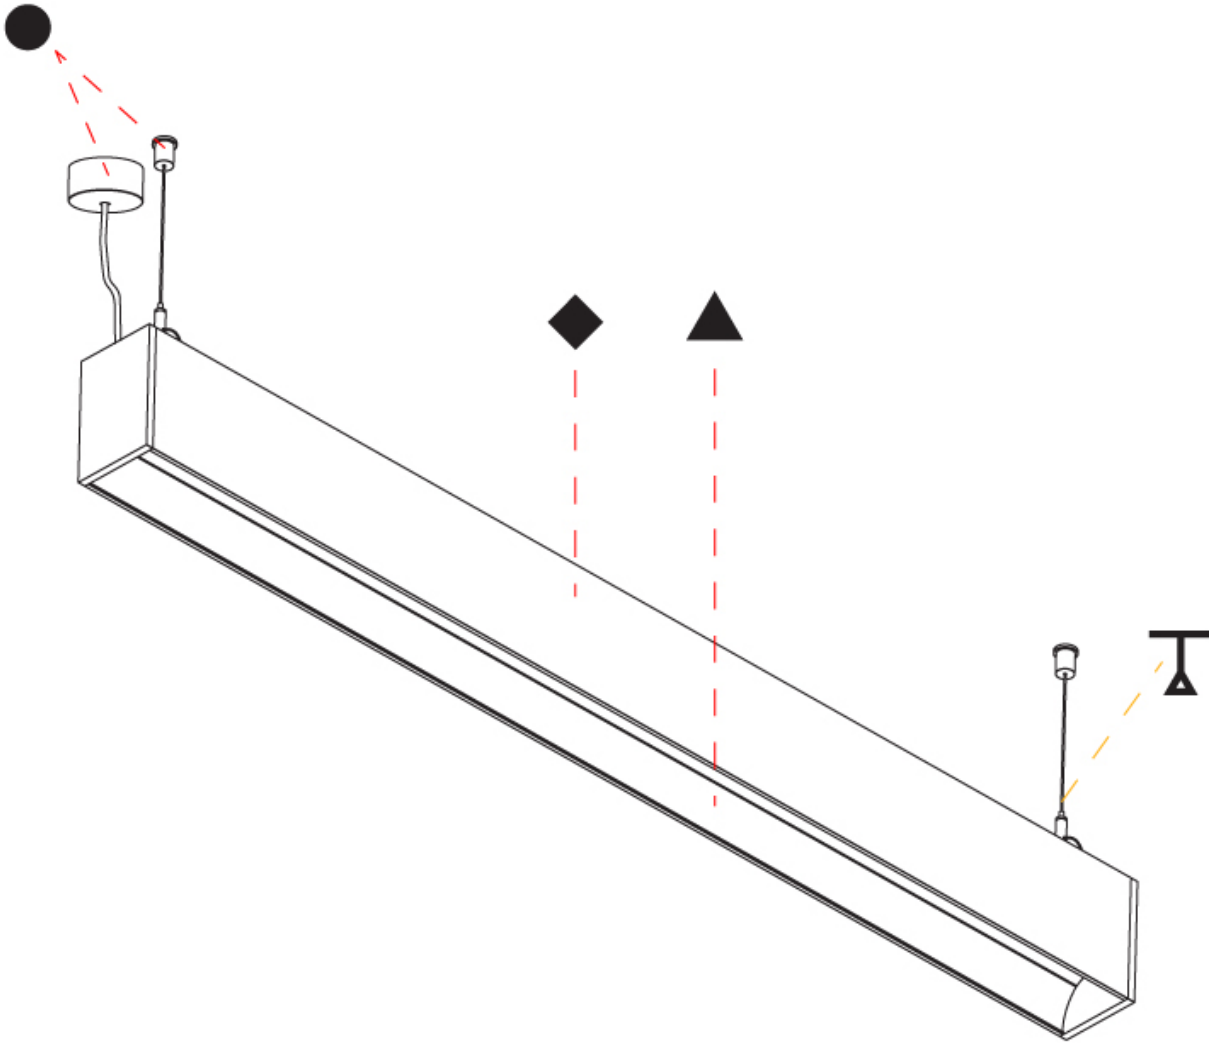

GROOVE SQUARE SUSPENSION

A30814-

PROJECT	_____
TYPE	_____
SPECIFIER	_____
QUANTITY	_____
DATE	_____

A