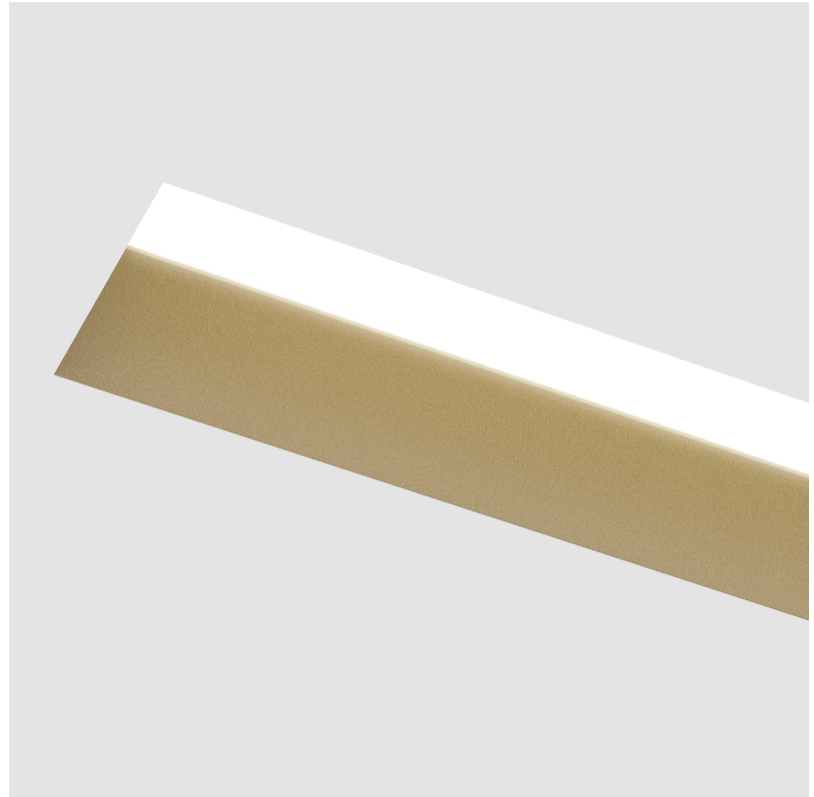

PHYSICAL

Shape: Rectangle
Length (mm): 1160
Length (in): 45 ¹¹/₁₆
Width (mm): 75
Width (in): 2 ¹⁵/₁₆
Height (mm): 135
Height (in): 5 ⁵/₁₆
Ceiling Thickness (mm): 10 / 12.5 / 15
Ceiling Thickness (in): 3/8 or 1/2 or 9/16
Min. Recessing Depth (mm): 170
Min. Recessing Depth (in): 6 ¹¹/₁₆
Light Distribution: Direct
Weight (kg): 4.704
Weight (lbs): 10.35
Diffuser: PMMA - Opal
Fixture Finish: SSR / BKV / CWI / CRY / HAB / UFT / ITA / RUA / FTG / MYG / LOD / PUS / FRO / FUP / KIA / POP / BLS / SPG / MEY / GOH / GUM / CHC / COM / ABZ / JAG / OBR / MOS / ROR
Fixture Material: Aluminum
Cut-out Measurements: 1170mm / 46 1/16" x 92mm / 3 5/8"
Upon Request: Unique Sizes Unique Ceiling Thickness

ELECTRICAL

Lamp Type: LED (Zhaga Standard)
Input Wattage (W): 20.2
Total Output Wattage (W): 16 / 12.8 (3500K)
Dimming: 0-10V Dimming / Phase Dimming (120Vac Only)
Driver Included: Yes
Driver Location: Integrated
Driver Type: Constant Current - 120 / 277Vac
Driver Class: Class 2
Input Voltage (V): 120 - 277
Constant Current (MA): 350 / 400 (3500K)

LED

Color Temperature (°K): 3000 / 3500 / 4000
Max. Delivered Lumen (lm): 1370 / 1421 / 1450
CRI: >90 CRI
Lamp Life (hrs): 50000
Upon Request: Special Color Temperature RGB-W Tunable White CRI (no minimum qty) price increase + longer lead time

OPTICAL

RATINGS AND CERTIFICATIONS

Certified By: Certified for North American Standards
IP rating: IP20