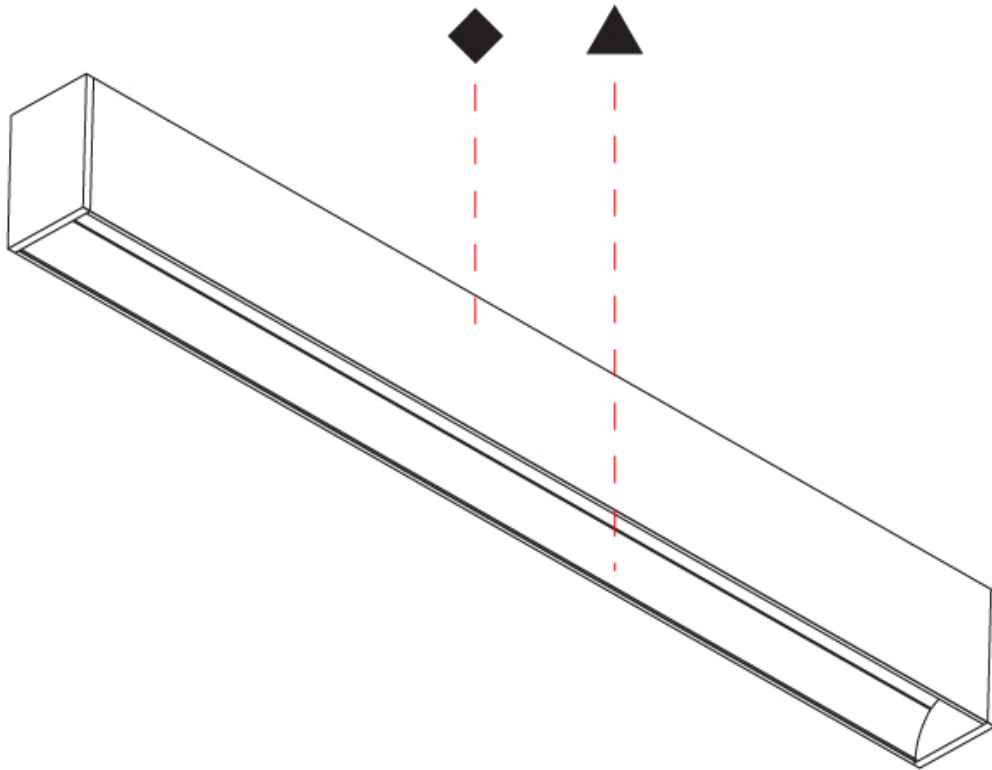

GROOVE SQUARE SURFACE

A3D130-

PROJECT

TYPE

SPECIFIER

QUANTITY

DATE

A