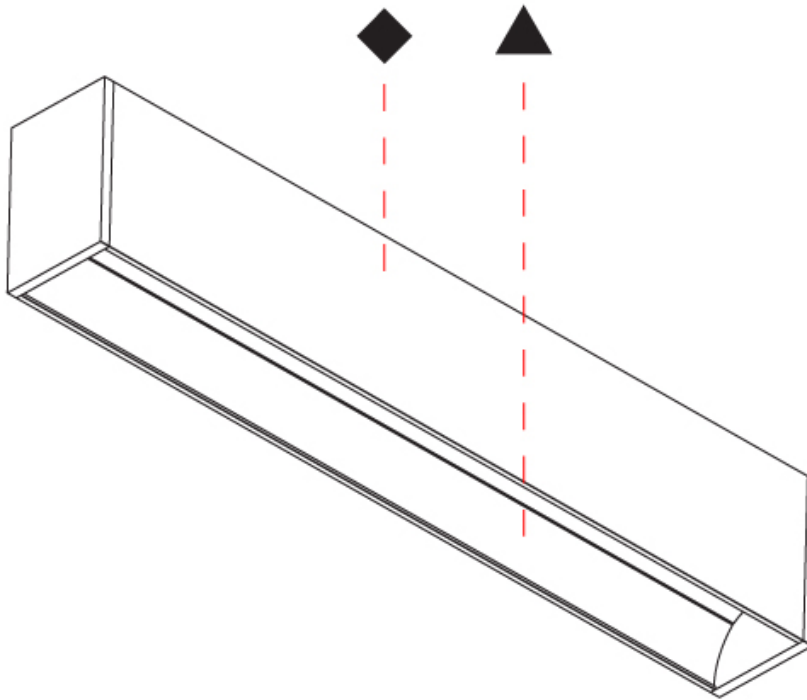

GROOVE SQUARE SURFACE

A3D128-

PROJECT _____

TYPE _____

SPECIFIER _____

QUANTITY _____

DATE _____

A