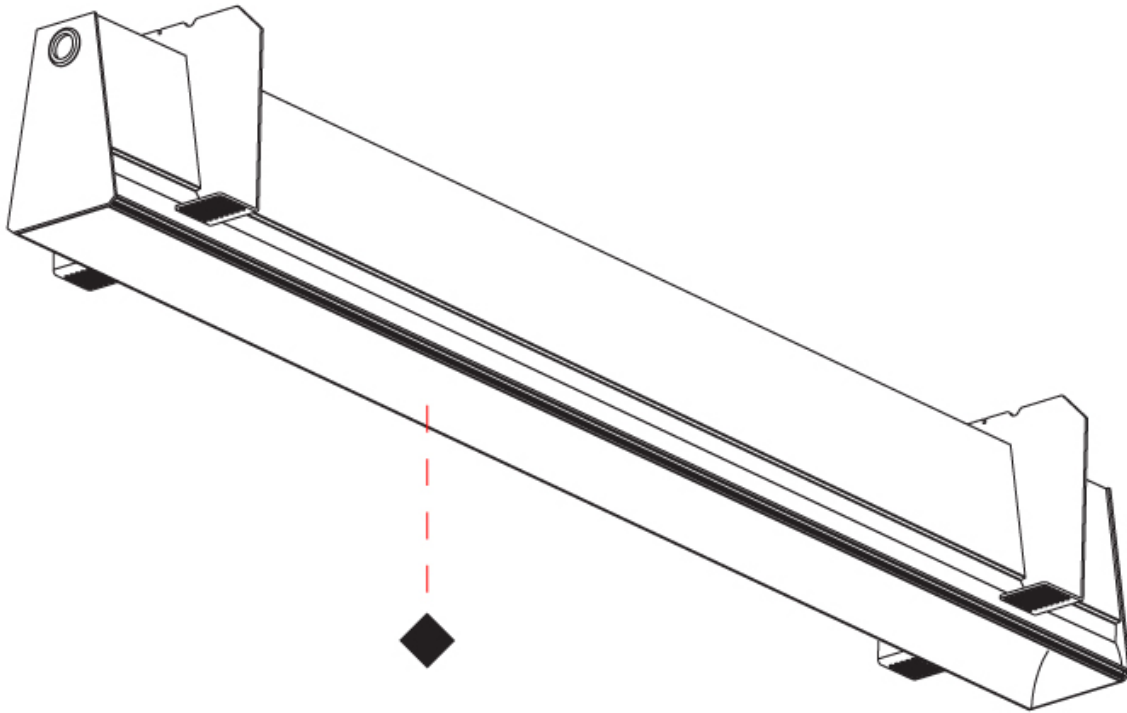

GROOVE SQUARE TRIMLESS

A35651-

PROJECT

TYPE

SPECIFIER

QUANTITY

DATE