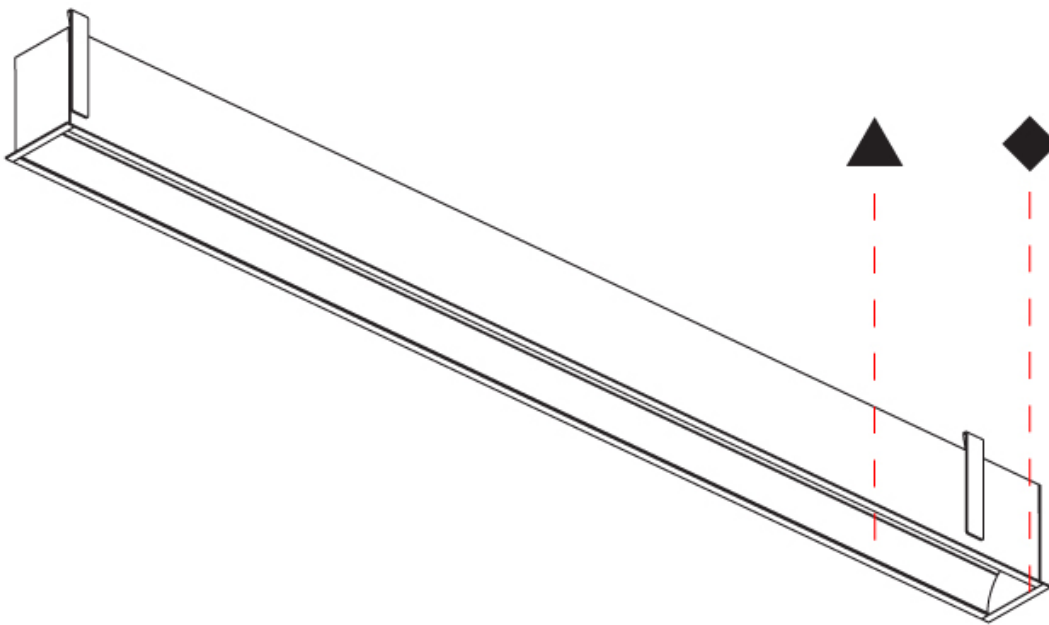

GROOVE SQUARE RECESSED

A35663-

PROJECT

TYPE

SPECIFIER

QUANTITY

DATE

A