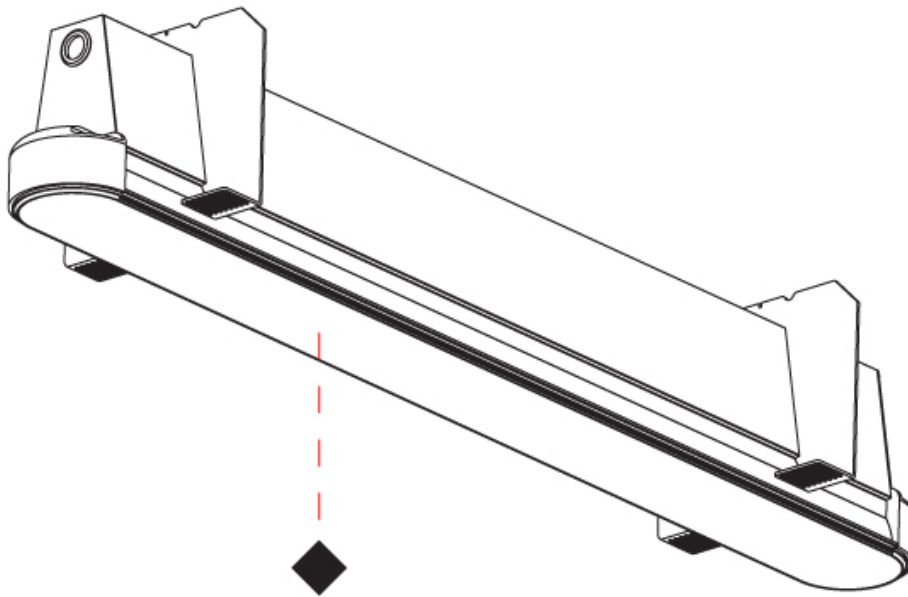

GROOVE ROUND TRIMLESS

A35655-

PROJECT

TYPE

SPECIFIER

QUANTITY

DATE

A