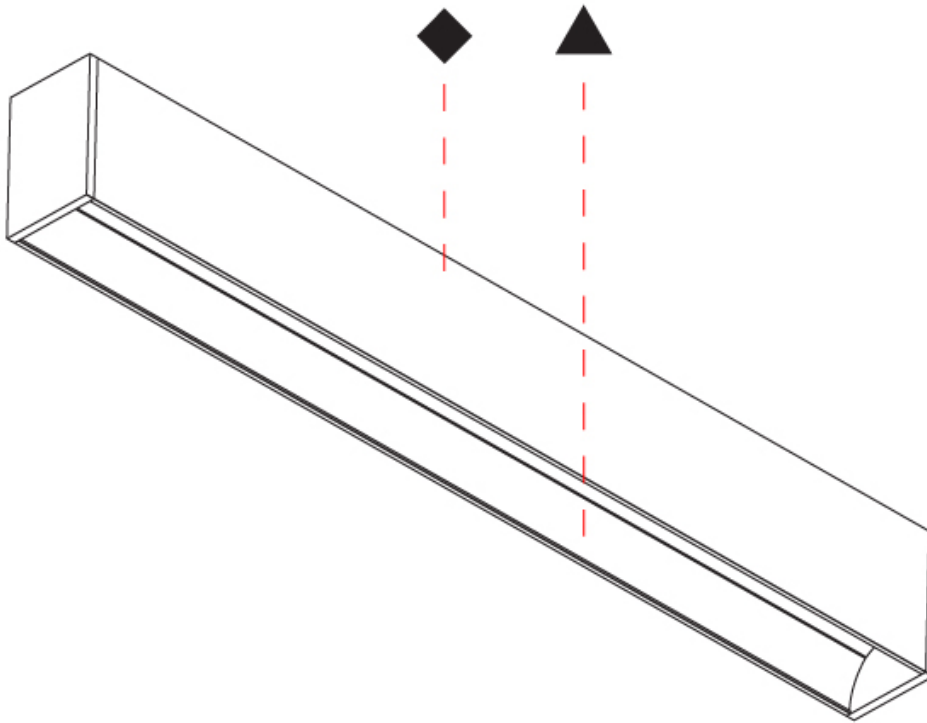

GROOVE SQUARE SURFACE

A3D129-

PROJECT

TYPE

SPECIFIER

QUANTITY

DATE

A