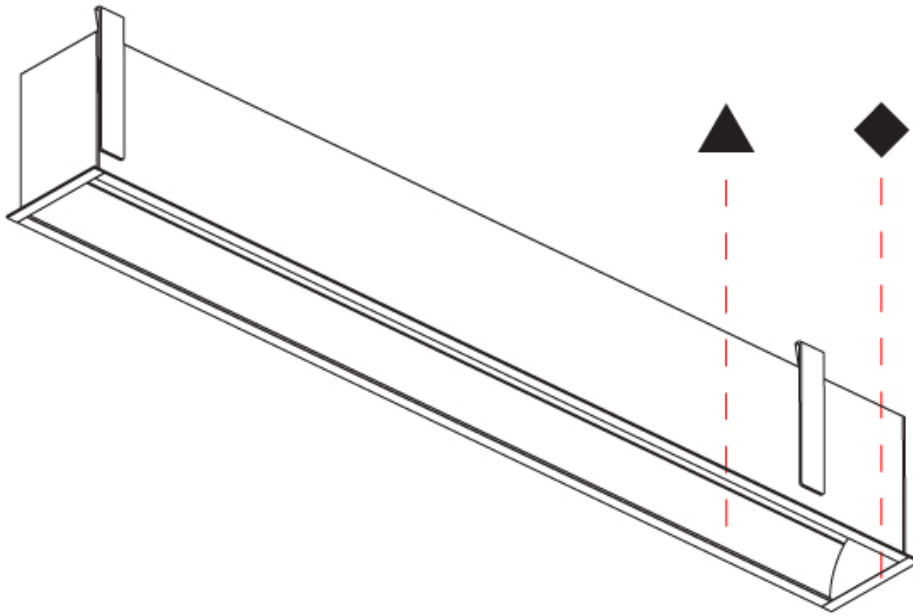

GROOVE SQUARE RECESSED

A35660-

PROJECT	_____
TYPE	_____
SPECIFIER	_____
QUANTITY	_____
DATE	_____