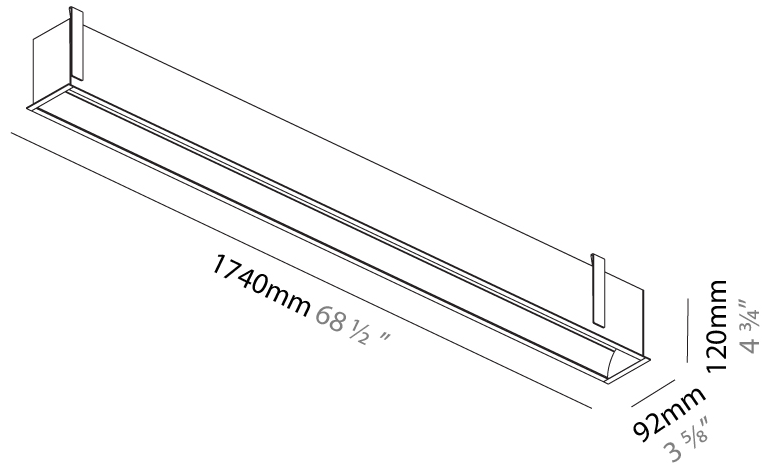

GENERAL

Series: Groove
Subseries: Groove Square
Brand: Prolight
Division: Architectural
Mounting Type: Recessed
Mounting Location: Ceiling
Subcategory: Profile

PHYSICAL

Shape: Rectangle
Length (mm): 1740
Length (in): 68 1/2
Width (mm): 92
Width (in): 3 5/8
Height (mm): 120
Height (in): 4 3/4
Ceiling Thickness (mm): 10 - 25
Ceiling Thickness (in): 3/8 - 1
Min. Recessing Depth (mm): 160
Min. Recessing Depth (in): 6 5/16
Light Distribution: Direct
Weight (kg): 7.529
Weight (lbs): 16.56
Diffuser: PMMA - Opal
Fixture Finish: ANA / SSR / BKV / CWI / CRY / HAB / MSR / UFT / ITA / RUA / OGR / FTG / MYG / RWR / LOD / PUS / FRO / FUP / KIA / POP / BLS / SPG / MEY / GOH / GUM / CHC / COM / ABZ / JAG / OBR / MOS / ROR
Fixture Material: Aluminum
Cut-out Measurements: 1730mm / 68 1/8" x 85mm / 3 3/8"

ELECTRICAL

Lamp Type: LED (Zhaga Standard)
Input Wattage (W): 30.4
Total Output Wattage (W): 24 / 19.2 (3500K)
Dimming: 0-10V Dimming / Phase Dimming (120Vac Only)
Driver Included: Yes
Driver Location: Integrated
Driver Type: Constant Current - 120 / 277Vac
Driver Class: Class 2
Input Voltage (V): 120 - 277
Constant Current (MA): 350 / 600 (3500K)

LED

Color Temperature (*K): 3000 / 3500 / 4000
Max. Delivered Lumen (lm): 2050 / 2127 / 2170
CRI: >90 CRI
Lamp Life (hrs): 50000

OPTICAL

RATINGS AND CERTIFICATIONS

Certified By: Certified for North American Standards
IP rating: IP20