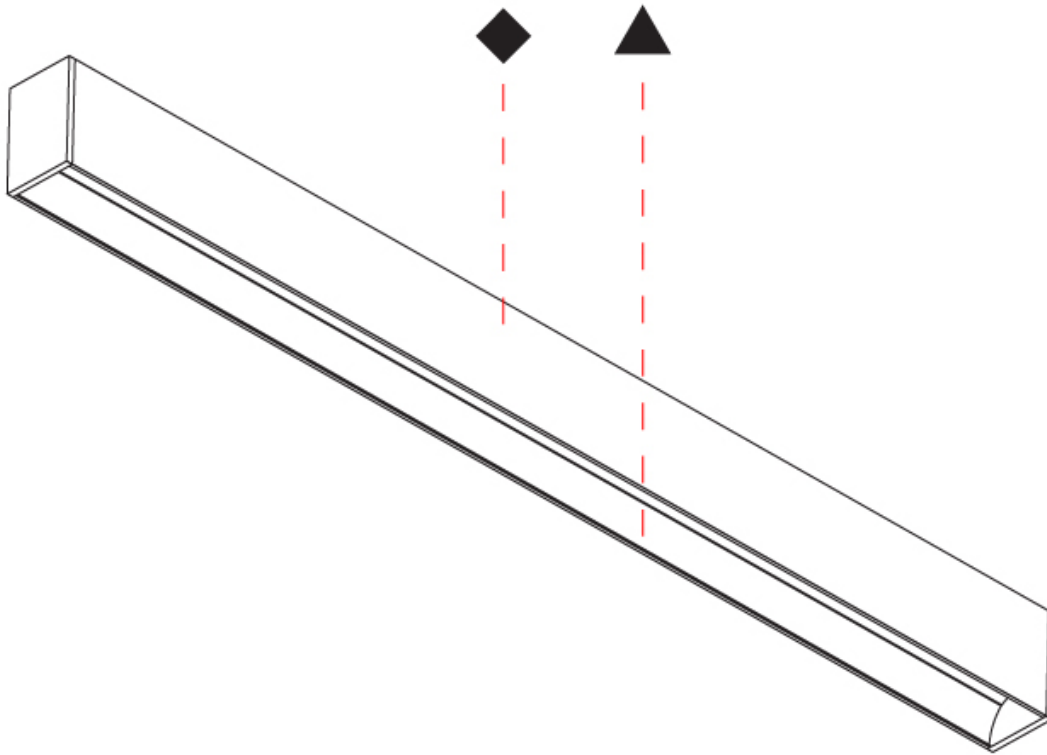

GROOVE SQUARE SURFACE

A3D132-

PROJECT

TYPE

SPECIFIER

QUANTITY

DATE