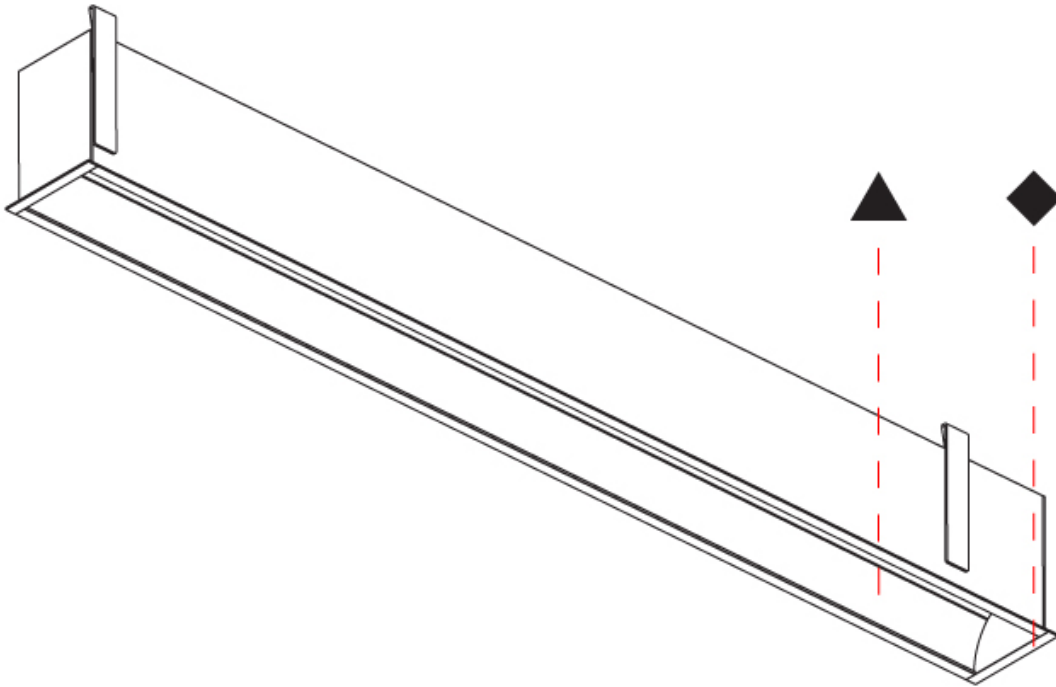

GROOVE SQUARE RECESSED

A35661-

PROJECT	_____
TYPE	_____
SPECIFIER	_____
QUANTITY	_____
DATE	_____