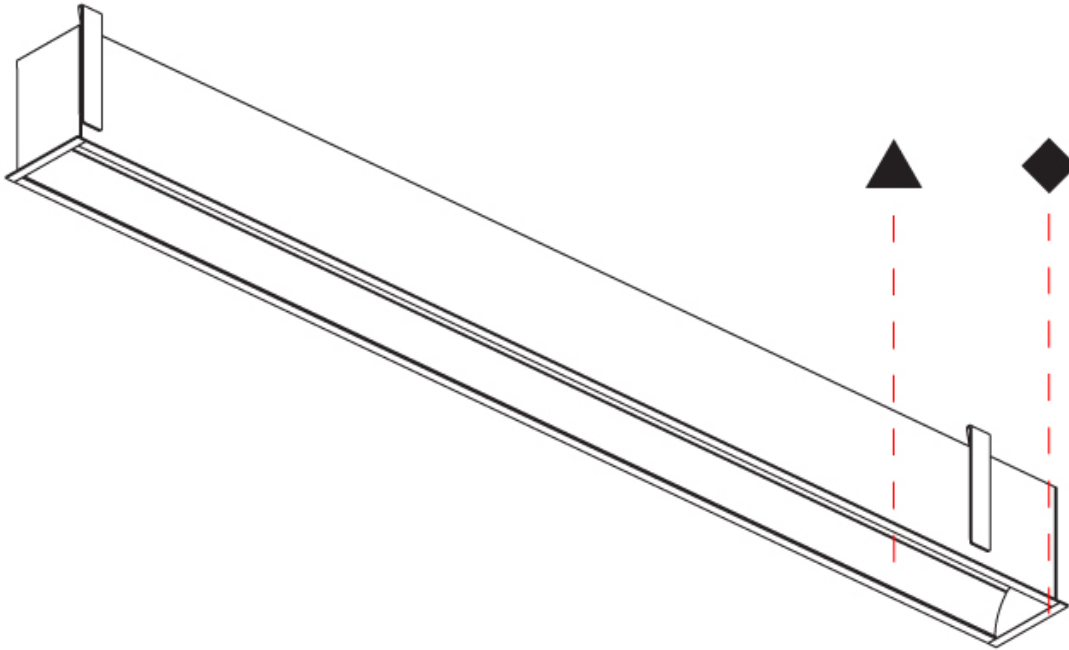

GROOVE SQUARE RECESSED

A35662-

PROJECT	_____
TYPE	_____
SPECIFIER	_____
QUANTITY	_____
DATE	_____