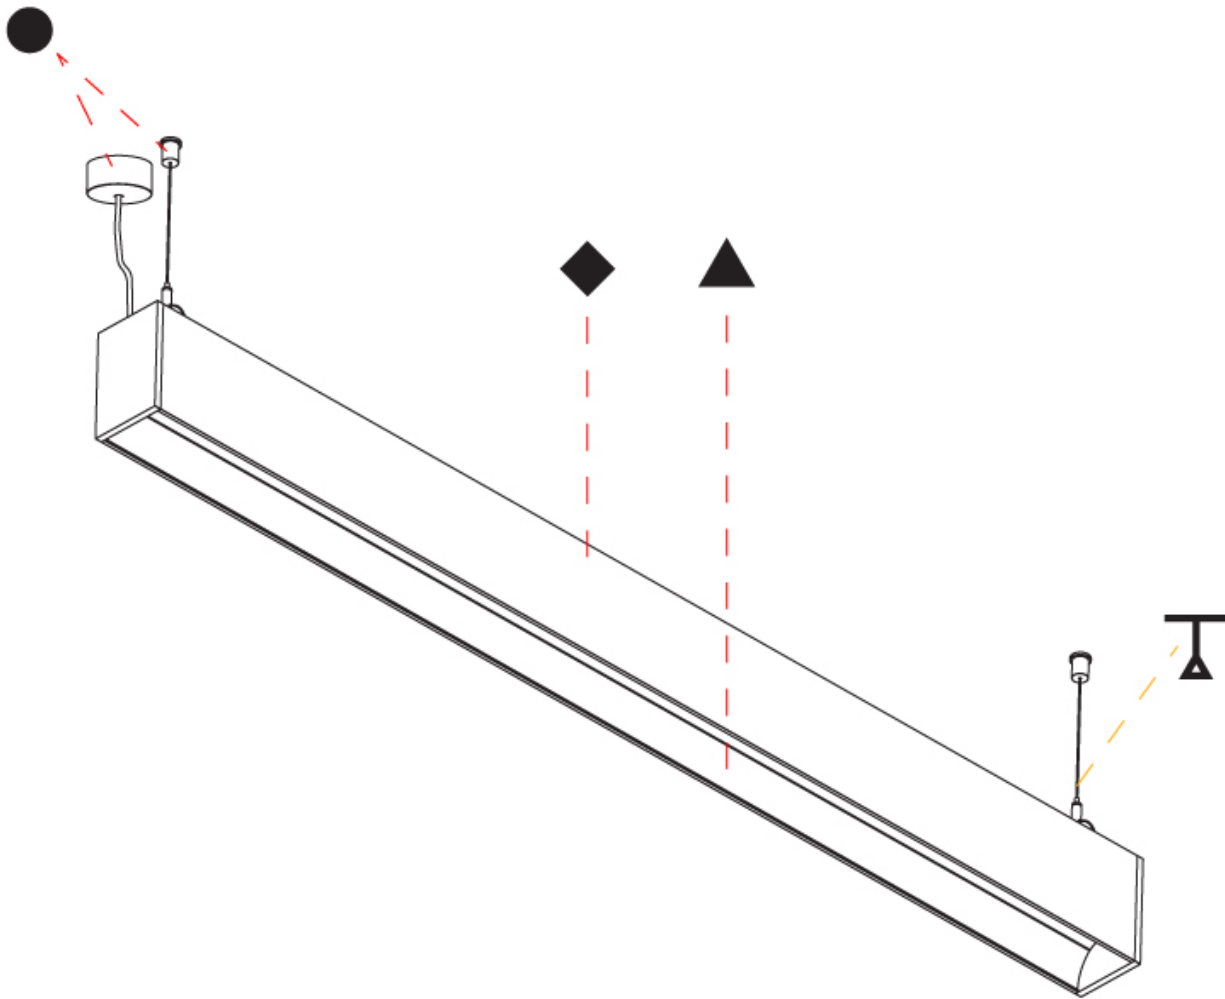

GROOVE SQUARE SUSPENSION

A30815-

PROJECT	_____
TYPE	_____
SPECIFIER	_____
QUANTITY	_____
DATE	_____

A