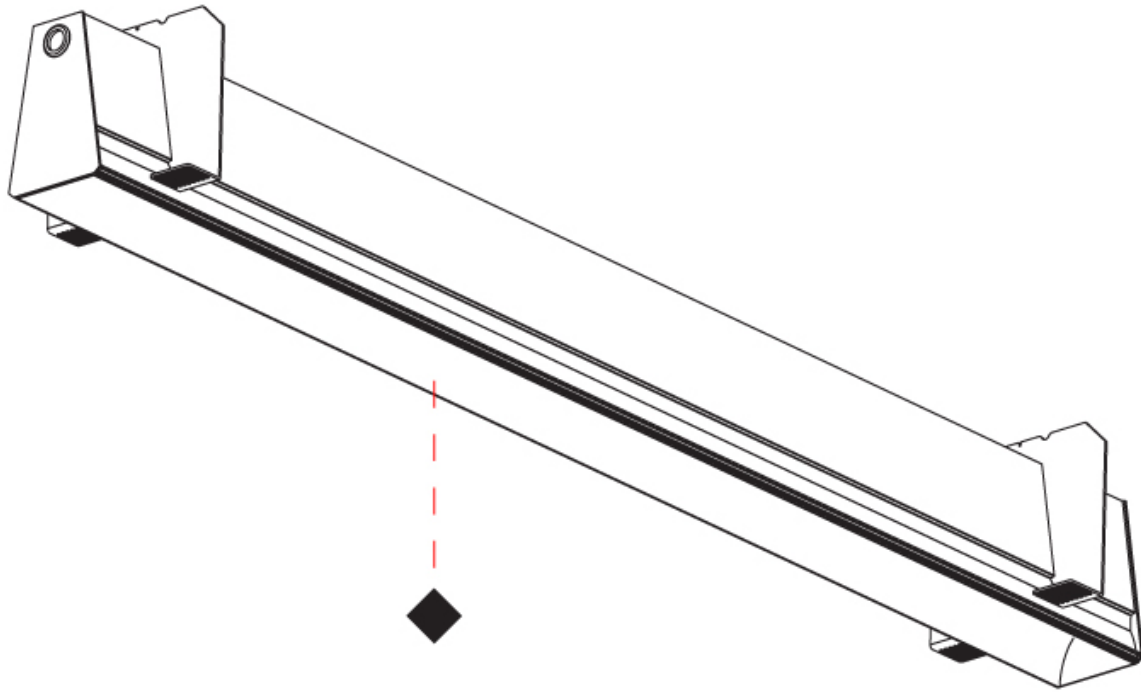

GROOVE SQUARE TRIMLESS

A35652-

PROJECT

TYPE

SPECIFIER

QUANTITY

DATE