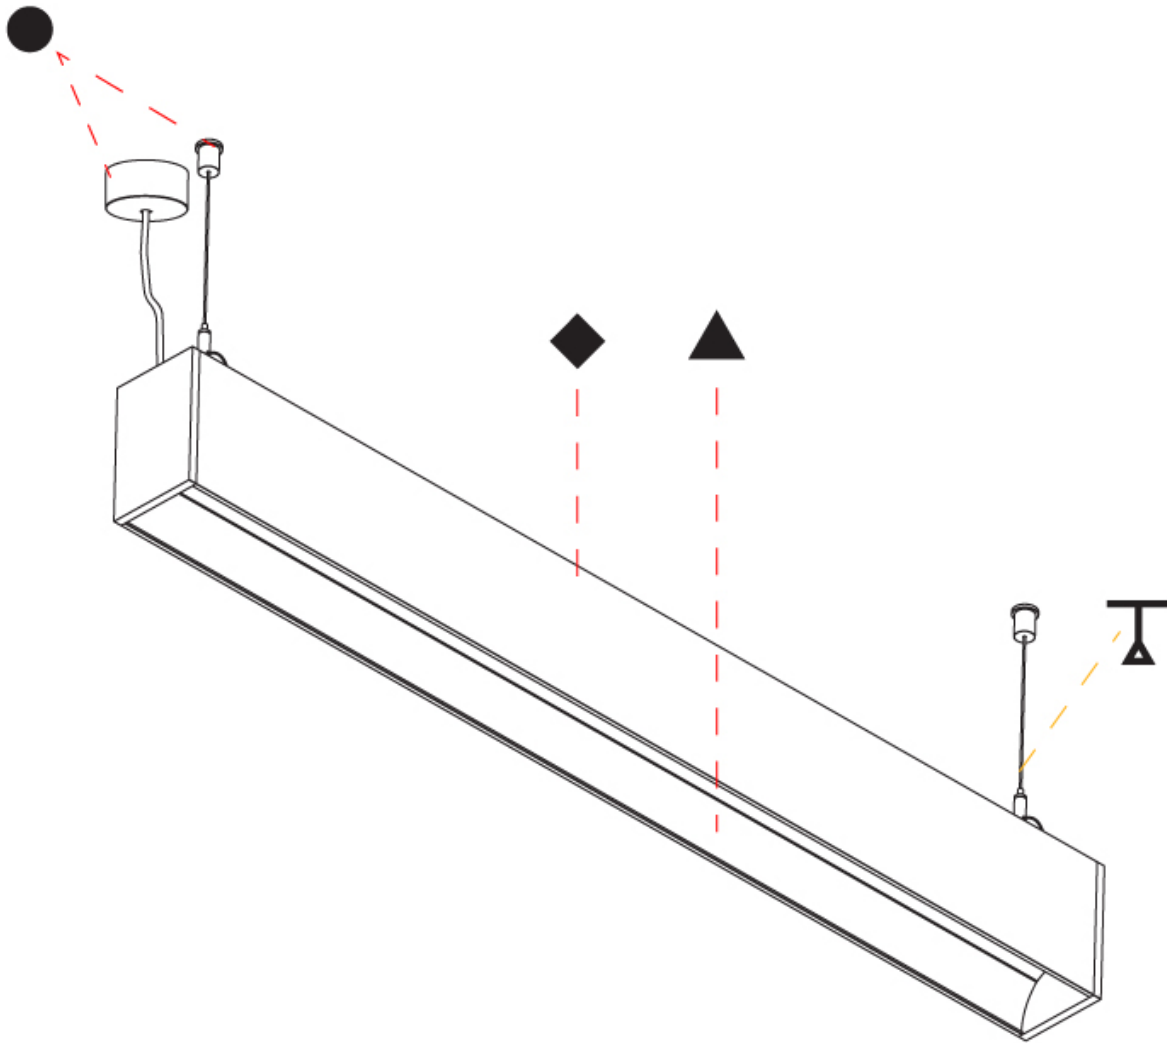

GROOVE SQUARE SUSPENSION

A30813-

PROJECT	_____
TYPE	_____
SPECIFIER	_____
QUANTITY	_____
DATE	_____

A