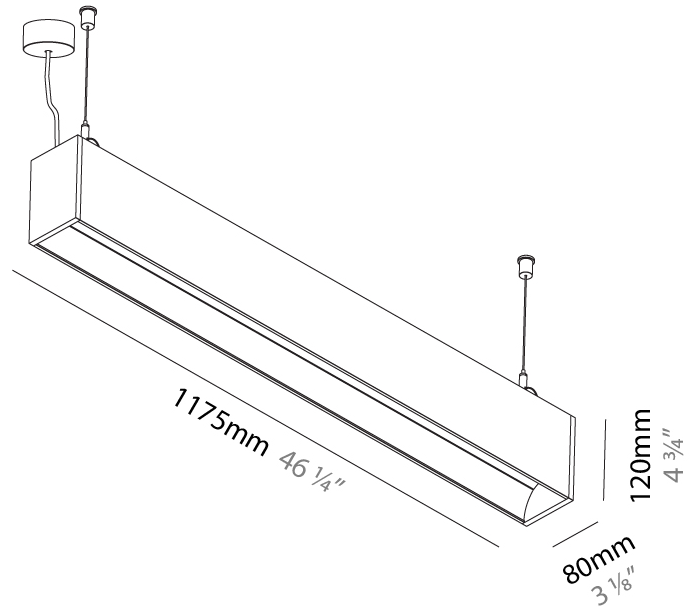

GENERAL

Series: Groove
Subseries: Groove Square
Brand: Prolicht
Division: Architectural
Mounting Type: Suspension
Mounting Location: Ceiling
Subcategory: Profile

PHYSICAL

Shape: Rectangle
Length (mm): 1175
Length (in): 46 1/4
Width (mm): 80
Width (in): 3 1/8
Height (mm): 120
Height (in): 4 3/4
Max. Overall Height (mm): 2120
Max. Overall Height (in): 83 7/16
Light Distribution: Direct
Weight (kg): 5.595
Weight (lbs): 12.334
Diffuser: PMMA - Opal
Fixture Finish: ANA / SSR / BKV / CWI / CRY / HAB / MSR / UFT / ITA / RUA / OGR / FTG / MYG / RWR / LOD / PUS / FRO / FUP / KIA / POP / BLS / SPG / MEY / GOH / GUM / CHC / COM / ABZ / JAG / OBR / MOS / ROR
Fixture Material: Aluminum
Cable Details: 2000mm or 4000mm Transparent Cable
Upon Request: Cable colour - White / Black / Orange / Red

ELECTRICAL

Lamp Type: LED (Zhaga Standard)
Input Wattage (W): 20.2
Total Output Wattage (W): 16 / 12.8 (3500K)
Dimming: 0-10V Dimming / Phase Dimming (120Vac Only)
Driver Included: Yes
Driver Location: Integrated
Driver Type: Constant Current - 120 / 277Vac
Driver Class: Class 2
Input Voltage (V): 120 - 277
Constant Current (MA): 350 / 400 (3500K)

LED

Color Temperature (°K): 3000 / 3500 / 4000
Max. Delivered Lumen (lm): 1370 / 1421 / 1450
CRI: >90 CRI
Lamp Life (hrs): 50000

OPTICAL

RATINGS AND CERTIFICATIONS

Certified By: Certified for North American Standards
IP rating: IP20