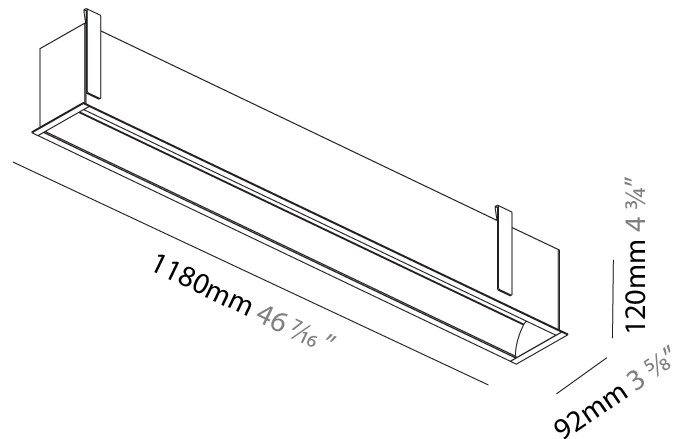

GENERAL

Series: Groove
Subseries: Groove Square
Brand: Prolicht
Division: Architectural
Mounting Type: Recessed
Mounting Location: Ceiling
Subcategory: Profile

PHYSICAL

Shape: Rectangle
Length (mm): 1180
Length (in): 46 7/16
Width (mm): 92
Width (in): 3 5/8
Height (mm): 120
Height (in): 4 3/4
Ceiling Thickness (mm): 10 - 25
Ceiling Thickness (in): 3/8 - 1
Min. Recessing Depth (mm): 160
Min. Recessing Depth (in): 6 5/16
Light Distribution: Direct
Weight (kg): 5.195
Weight (lbs): 11.43
Diffuser: PMMA - Opal
Fixture Finish: [ANA / SSR / BKV / CWI / CRY / HAB / MSR / UFT / ITA / RUA / OGR / FTG / MYG / RWR / LOD / PUS / FRO / FUP / KIA / POP / BLS / SPG / MEY / GOH / GUM / CHC / COM / ABZ / JAG / OBR / MOS / ROR](#)
Fixture Material: Aluminum
Cut-out Measurements: 1170mm / 46 1/16" x 85mm / 3 3/8"

ELECTRICAL

Lamp Type: LED (Zhaga Standard)
Input Wattage (W): 20.2
Total Output Wattage (W): 16 / 12.8 (3500K)
Dimming: [0-10V Dimming / Phase Dimming (120Vac Only)](#)
Driver Included: Yes
Driver Location: Integrated
Driver Type: Constant Current - 120 / 277Vac
Driver Class: Class 2
Input Voltage (V): 120 - 277
Constant Current (MA): 350 / 400 (3500K)

LED

Color Temperature (°K): [3000 / 3500 / 4000](#)
Max. Delivered Lumen (lm): 1370 / 1421 / 1450
CRI: >90 CRI
Lamp Life (hrs): 50000

OPTICAL

RATINGS AND CERTIFICATIONS

Certified By: Certified for North American Standards
IP rating: IP20