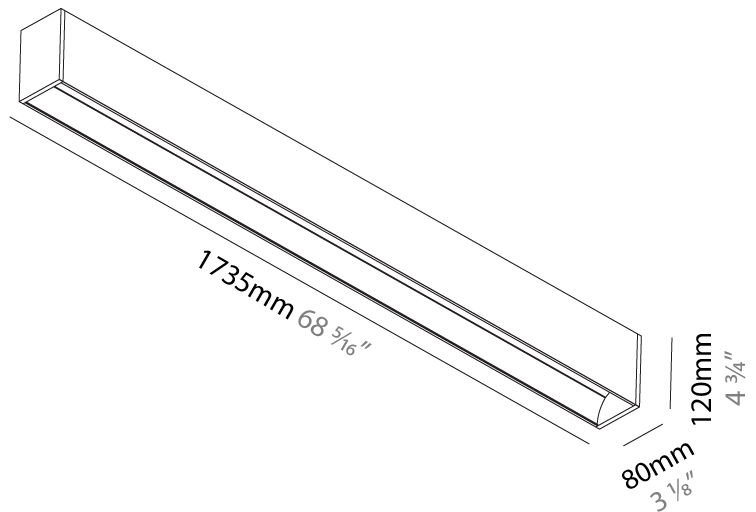

1. To build a product code in our configurator select the specify button on the base model # product page
2. To build a manual product code on this datasheet choose from the options listed below in blue font and add the suffix to the base model #

GENERAL

Series: Groove
Subseries: Groove Square
Brand: Prolicht
Division: Architectural
Mounting Type: Surface
Mounting Location: Ceiling
Subcategory: Profile

PHYSICAL

Shape: Rectangle
Length (mm): 1735
Length (in): 68 ⁵/₁₆
Width (mm): 80
Width (in): 3 ¹/₈
Height (mm): 120
Height (in): 4 ³/₄
Light Distribution: Direct
Weight (kg): 7.445
Weight (lbs): 16.38
Diffuser: PMMA - Opal
Fixture Finish: ANA / SSR / BKV / CWI / CRY / HAB / MSR / UFT / ITA / RUA / OGR / FTG / MYG / RWR / LOD / PUS / FRO / FUP / KIA / POP / BLS / SPG / MEY / GOH / GUM / CHC / COM / ABZ / JAG / OBR / MOS / ROR
Fixture Material: Aluminum

ELECTRICAL

Lamp Type: LED (Zhaga Standard)
Input Wattage (W): 30.4
Total Output Wattage (W): 24 / 19.2 (3500K)
Dimming: 0-10V Dimming / Phase Dimming (120Vac Only)
Driver Included: Yes
Driver Location: Integrated
Driver Type: Constant Current - 120 / 277Vac
Driver Class: Class 2
Input Voltage (V): 120 - 277
Constant Current (MA): 350 / 600 (3500K)

LED

Color Temperature (°K): 3000 / 3500 / 4000
Max. Delivered Lumen (lm): 2050 / 2127 / 2170
CRI: >90 CRI
Lamp Life (hrs): 50000

OPTICAL

RATINGS AND CERTIFICATIONS

Certified By: Certified for North American Standards
IP rating: IP20