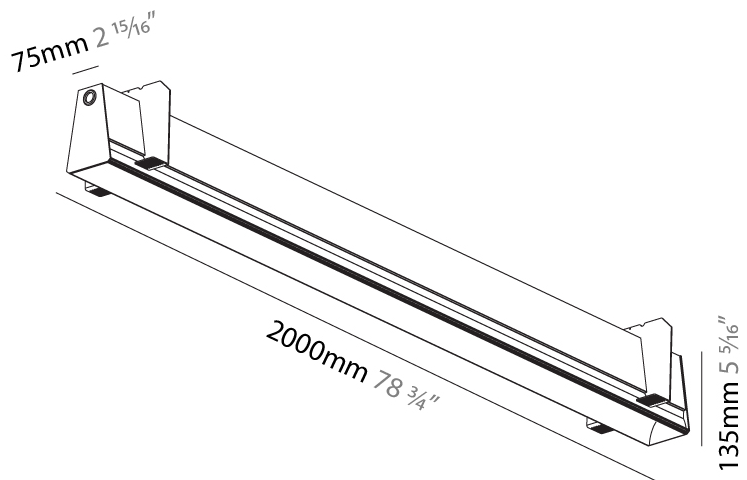

PHYSICAL

Shape: Rectangle
Length (mm): 2000
Length (in): 78 3/4
Width (mm): 75
Width (in): 2 15/16
Height (mm): 135
Height (in): 5 5/16
Ceiling Thickness (mm): 10 / 12.5 / 15
Ceiling Thickness (in): 3/8 or 1/2 or 9/16
Min. Recessing Depth (mm): 170
Min. Recessing Depth (in): 6 11/16
Light Distribution: Direct
Weight (kg): 7.728
Weight (lbs): 17.04
Diffuser: PMMA - Opal
Fixture Finish: SSR / BKV / CWI / CRY / HAB / UFT / ITA / RUA / FTG / MYG / LOD / PUS / FRO / FUP / KIA / POP / BLS / SPG / MEY / GOH / GUM / CHC / COM / ABZ / JAG / OBR / MOS / ROR
Fixture Material: Aluminum
Cut-out Measurements: 2010mm / 79 1/8" x 92mm / 3 5/8"
Upon Request: Unique Sizes Unique Ceiling Thickness

ELECTRICAL

Lamp Type: LED (Zhaga Standard)
Input Wattage (W): 35.4
Total Output Wattage (W): 28 / 22.8 (3500K)
Dimming: 0-10V Dimming / Phase Dimming (120Vac Only)
Driver Included: Yes
Driver Location: Integrated
Driver Type: Constant Current - 120 / 277Vac
Driver Class: Class 2
Input Voltage (V): 120 - 277
Constant Current (MA): 350 / 700 (3500K)

LED

Color Temperature (°K): 3000 / 3500 / 4000
Max. Delivered Lumen (lm): 2400 / 2479 / 2530
CRI: >90 CRI
Lamp Life (hrs): 50000
Upon Request: Special Color Temperature RGB-W Tunable White CRI (no minimum qty) price increase + longer lead time

OPTICAL

RATINGS AND CERTIFICATIONS

Certified By: Certified for North American Standards
IP rating: IP20