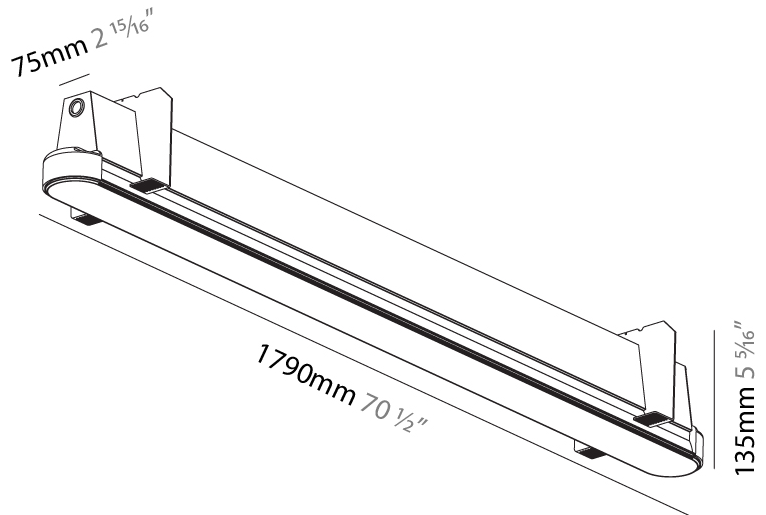

PHYSICAL

Shape: Oblong
Length (mm): 1790
Length (in): 70 1/2
Width (mm): 75
Width (in): 2 15/16
Height (mm): 135
Height (in): 5 5/16
Ceiling Thickness (mm): 10 / 12.5 / 15
Ceiling Thickness (in): 3/8 or 1/2 or 9/16
Min. Recessing Depth (mm): 170
Min. Recessing Depth (in): 6 11/16
Light Distribution: Direct
Weight (kg): 7.141
Weight (lbs): 15.71
Installation Requirement: Ceiling Thickness: 10mm / 12mm / 15mm
Diffuser: PMMA - Opal
Fixture Finish: SSR / BKV / CWI / CRY / HAB / UFT / ITA / RUA / FTG / MYG / LOD / PUS / FRO / FUP / KIA / POP / BLS / SPG / MEY / GOH / GUM / CHC / COM / ABZ / JAG / OBR / MOS / ROR
Fixture Material: Aluminum
Cut-out Measurements: 1808mm / 71 3/16" x 92mm / 3 5/8"
Upon Request: Unique Sizes Unique Ceiling Thickness

ELECTRICAL

Lamp Type: LED (Zhaga Standard)
Input Wattage (W): 30.4
Total Output Wattage (W): 24 / 19.2 (3500K)
Dimming: 0-10V Dimming / Phase Dimming (120Vac Only)
Driver Included: Yes
Driver Location: Integrated
Driver Type: Constant Current - 120 / 277Vac
Driver Class: Class 2
Input Voltage (V): 120 - 277
Constant Current (MA): 350 / 600 (3500K)

LED

Color Temperature (°K): 3000 / 3500 / 4000
Max. Delivered Lumen (lm): 2050 / 2127 / 2170
CRI: >90 CRI
Lamp Life (hrs): 50000
Upon Request: Special Color Temperature RGB-W Tunable White CRI (no minimum qty) price increase + longer lead time

OPTICAL

RATINGS AND CERTIFICATIONS

Certified By: Certified for North American Standards
IP rating: IP20