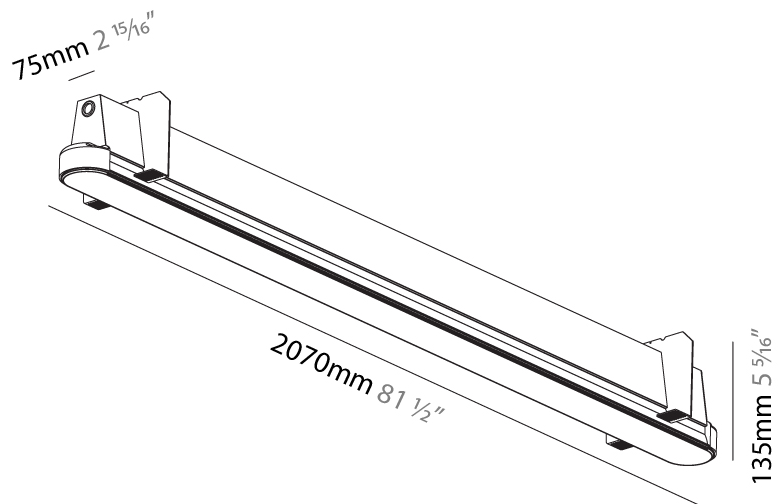

PHYSICAL

Shape: Oblong
Length (mm): 2070
Length (in): 81 1/2
Width (mm): 75
Width (in): 2 15/16
Height (mm): 135
Height (in): 5 5/16
Ceiling Thickness (mm): 10 / 12.5 / 15
Ceiling Thickness (in): 3/8 or 1/2 or 9/16
Min. Recessing Depth (mm): 170
Min. Recessing Depth (in): 6 11/16
Light Distribution: Direct
Weight (kg): 15.71
Weight (lbs): 17.73
Installation Requirement: Ceiling Thickness: 10mm / 12mm / 15mm
Diffuser: PMMA - Opal
Fixture Finish: SSR / BKV / CWI / CRY / HAB / UFT / ITA / RUA / FTG / MYG / LOD / PUS / FRO / FUP / KIA / POP / BLS / SPG / MEY / GOH / GUM / CHC / COM / ABZ / JAG / OBR / MOS / ROR
Fixture Material: Aluminum
Cut-out Measurements: 2088mm / 82 3/16" x 92mm / 3 5/8"
Upon Request: Unique Sizes Unique Ceiling Thickness

ELECTRICAL

Lamp Type: LED (Zhaga Standard)
Input Wattage (W): 35.4
Total Output Wattage (W): 28 / 22.4 (3500K)
Dimming: 0-10V Dimming / Phase Dimming (120Vac Only)
Driver Included: Yes
Driver Location: Integrated
Driver Type: Constant Current - 120 / 277Vac
Driver Class: Class 2
Input Voltage (V): 120 - 277
Constant Current (MA): 350 / 700 (3500K)

LED

Color Temperature (°K): 3000 / 3500 / 4000
Max. Delivered Lumen (lm): 2400 / 2479 / 2530
CRI: >90 CRI
Lamp Life (hrs): 50000
Upon Request: Special Color Temperature RGB-W Tunable White CRI (no minimum qty) price increase + longer lead time

OPTICAL

RATINGS AND CERTIFICATIONS

Certified By: Certified for North American Standards
IP rating: IP20