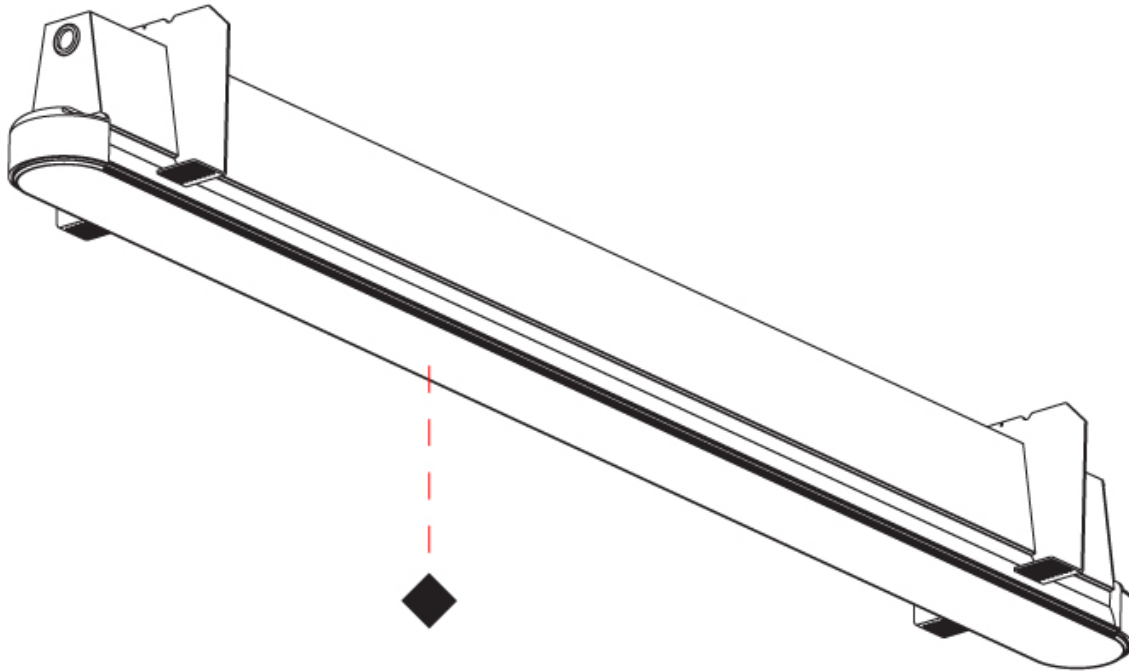

GROOVE ROUND TRIMLESS

A35657-

PROJECT

TYPE

SPECIFIER

QUANTITY

DATE