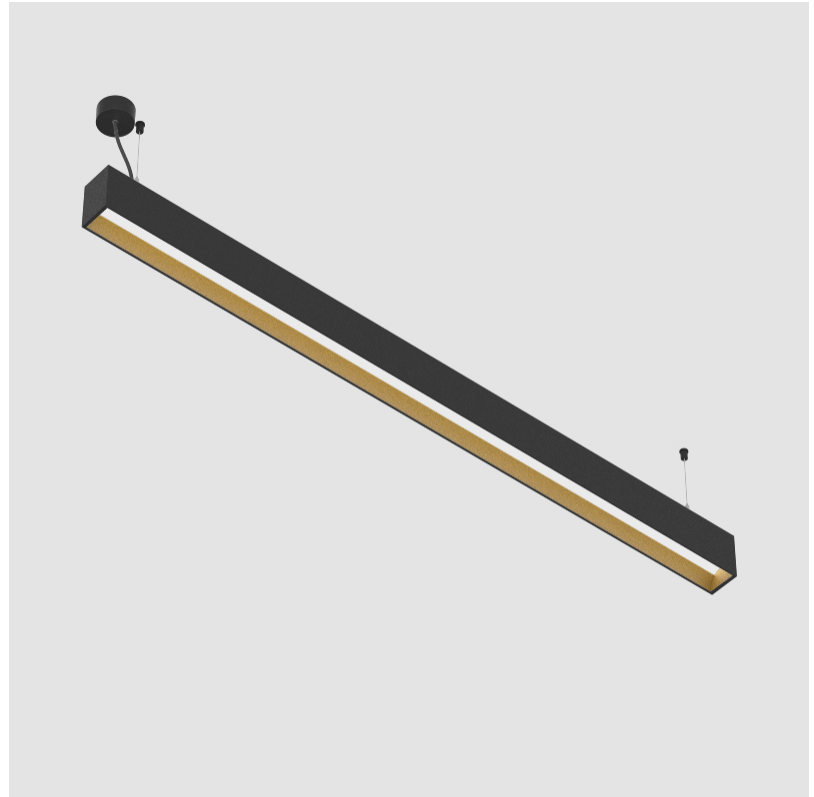

GENERAL

Series: Groove
Subseries: Groove Square
Brand: Prolicht
Division: Architectural
Mounting Type: Suspension
Mounting Location: Ceiling
Subcategory: Profile

PHYSICAL

Shape: Rectangle
Length (mm): 1735
Length (in): 68 5/16
Width (mm): 80
Width (in): 3 1/8
Height (mm): 120
Height (in): 4 3/4
Max. Overall Height (mm): 2120
Max. Overall Height (in): 83 7/16
Light Distribution: Direct
Weight (kg): 7.787
Weight (lbs): 17.167
Diffuser: PMMA - Opal
Fixture Finish: ANA / SSR / BKV / CWI / CRY / HAB / MSR / UFT / ITA / RUA / OGR / FTG / MYG / RWR / LOD / PUS / FRO / FUP / KIA / POP / BLS / SPG / MEY / GOH / GUM / CHC / COM / ABZ / JAG / OBR / MOS / ROR
Fixture Material: Aluminum
Cable Details: 2000mm or 4000mm Transparent Cable
Upon Request: Cable colour - White / Black / Orange / Red

ELECTRICAL

Lamp Type: LED (Zhaga Standard)
Input Wattage (W): 30.4
Total Output Wattage (W): 24 / 19.2 (3500K)
Dimming: 0-10V Dimming / Phase Dimming (120Vac Only)
Driver Included: Yes
Driver Location: Integrated
Driver Type: Constant Current - 120 / 277Vac
Driver Class: Class 2
Input Voltage (V): 120 - 277
Constant Current (MA): 350 / 600 (3500K)

LED

Color Temperature (°K): 3000 / 3500 / 4000
Max. Delivered Lumen (lm): 2050 / 2127 / 2170
CRI: >90 CRI
Lamp Life (hrs): 50000

OPTICAL

RATINGS AND CERTIFICATIONS

Certified By: Certified for North American Standards
IP rating: IP20