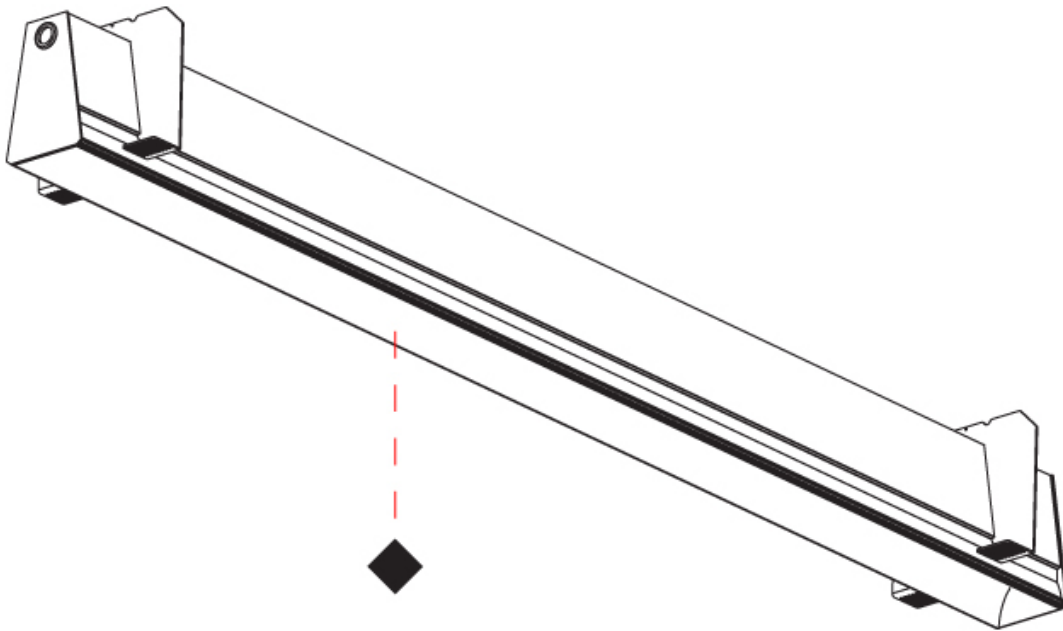

GROOVE SQUARE TRIMLESS

A35653-

PROJECT

TYPE

SPECIFIER

QUANTITY

DATE

A