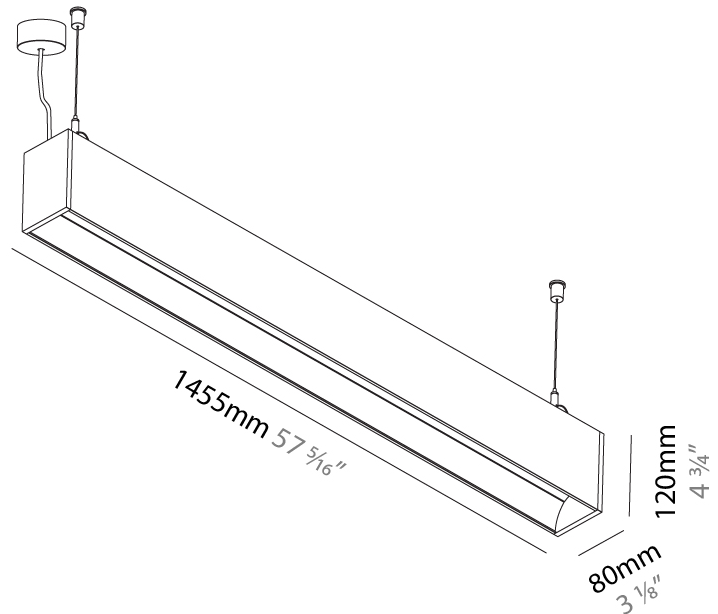

GENERAL

Series: Groove
Subseries: Groove Square
Brand: Prolicht
Division: Architectural
Mounting Type: Suspension
Mounting Location: Ceiling
Subcategory: Profile

PHYSICAL

Shape: Rectangle
Length (mm): 1455
Length (in): 57 5/16
Width (mm): 80
Width (in): 3 1/8
Height (mm): 120
Height (in): 4 3/4
Max. Overall Height (mm): 2120
Max. Overall Height (in): 83 7/16
Light Distribution: Direct
Weight (kg): 6.691
Weight (lbs): 14.751
Diffuser: PMMA - Opal
Fixture Finish: ANA / SSR / BKV / CWI / CRY / HAB / MSR / UFT / ITA / RUA / OGR / FTG / MYG / RWR / LOD / PUS / FRO / FUP / KIA / POP / BLS / SPG / MEY / GOH / GUM / CHC / COM / ABZ / JAG / OBR / MOS / ROR
Fixture Material: Aluminum
Cable Details: 2000mm or 6000mm Transparent Cable

ELECTRICAL

Lamp Type: LED (Zhaga Standard)
Input Wattage (W): 25.3
Total Output Wattage (W): 20 / 16 (3500K)
Dimming: 0-10V Dimming / Phase Dimming (120Vac Only)
Driver Included: Yes
Driver Location: Integrated
Driver Type: Constant Current - 120 / 277Vac
Driver Class: Class 2
Input Voltage (V): 120 - 277
Constant Current (MA): 350 / 500 (3500K)

LED

Color Temperature (°K): 3000 / 3500 / 4000
Max. Delivered Lumen (lm): 1710 / 1774 / 1810
CRI: >90 CRI
Lamp Life (hrs): 50000

OPTICAL

RATINGS AND CERTIFICATIONS

Certified By: Certified for North American Standards
IP rating: IP20