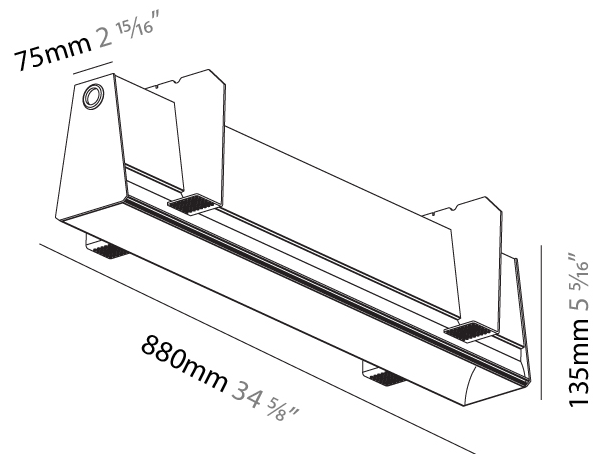

PHYSICAL

Shape: Rectangle
Length (mm): 880
Length (in): 34 5/8
Width (mm): 75
Width (in): 2 15/16
Height (mm): 135
Height (in): 5 5/16
Ceiling Thickness (mm): 10 / 12.5 / 15
Ceiling Thickness (in): 3/8 or 1/2 or 9/16
Min. Recessing Depth (mm): 170
Min. Recessing Depth (in): 6 11/16
Light Distribution: Direct
Weight (kg): 3.786
Weight (lbs): 8.33
Diffuser: PMMA - Opal
Fixture Finish: SSR / BKV / CWI / CRY / HAB / UFT / ITA / RUA / FTG / MYG / LOD / PUS / FRO / FUP / KIA / POP / BLS / SPG / MEY / GOH / GUM / CHC / COM / ABZ / JAG / OBR / MOS / ROR
Fixture Material: Aluminum
Cut-out Measurements: 890mm / 35 1/16" x 92mm / 3 5/8"
Upon Request: Unique Sizes Unique Ceiling Thickness

ELECTRICAL

Lamp Type: LED (Zhaga Standard)
Input Wattage (W): 15.2
Total Output Wattage (W): 12 / 11.2 (3500K)
Dimming: 0-10V Dimming / Phase Dimming (120Vac Only)
Driver Included: Yes
Driver Location: Integrated
Driver Type: Constant Current - 120 / 277Vac
Driver Class: Class 2
Input Voltage (V): 120 - 277
Constant Current (MA): 350 / 375 (3500K)

LED

Color Temperature (°K): 3000 / 3500 / 4000
Max. Delivered Lumen (lm): 1030 / 1058 / 1080
CRI: >90 CRI
Lamp Life (hrs): 50000
Upon Request: Special Color Temperature RGB-W Tunable White CRI (no minimum qty) price increase + longer lead time

OPTICAL

RATINGS AND CERTIFICATIONS

Certified By: Certified for North American Standards
IP rating: IP20