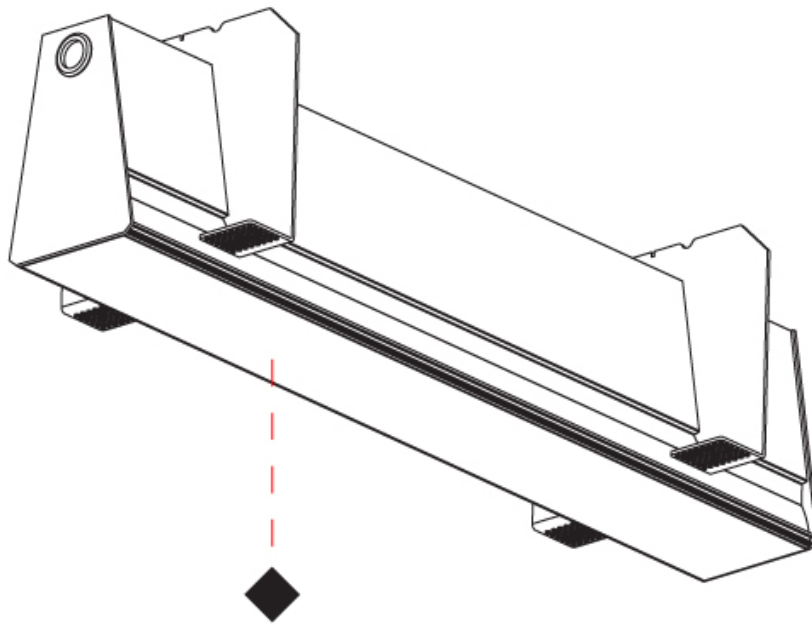

GROOVE SQUARE TRIMLESS

A35649-

PROJECT

TYPE

SPECIFIER

QUANTITY

DATE