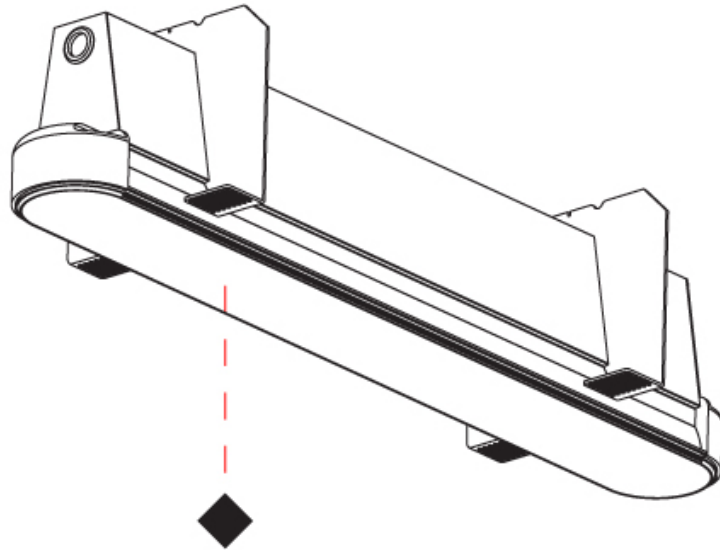

GROOVE ROUND TRIMLESS

A35654-

PROJECT	_____
TYPE	_____
SPECIFIER	_____
QUANTITY	_____
DATE	_____