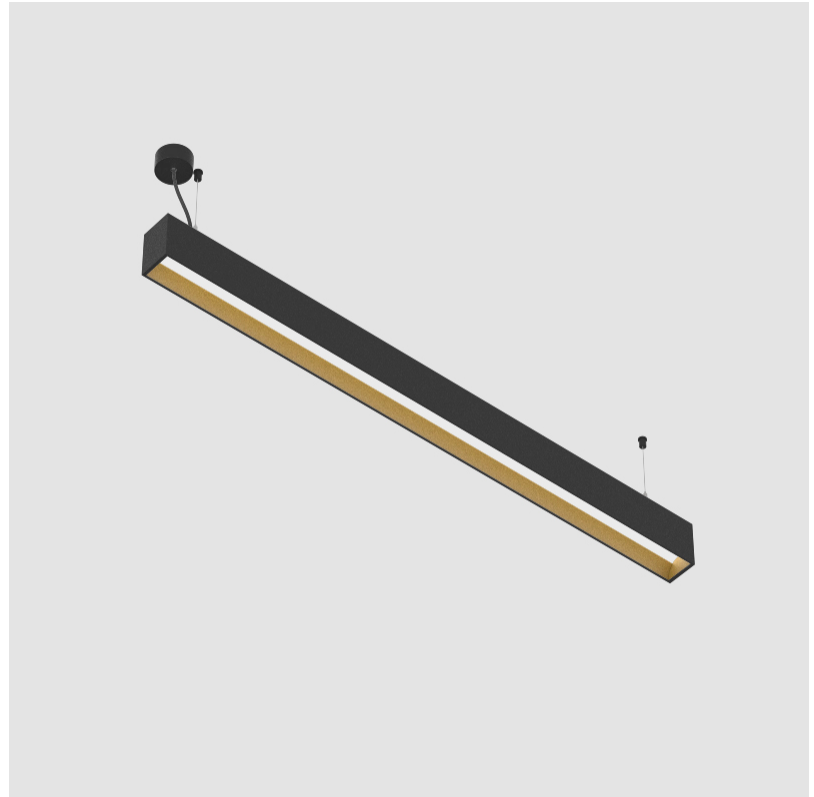

GENERAL

Series: Groove
Subseries: Groove Square
Brand: Prolicht
Division: Architectural
Mounting Type: Suspension
Mounting Location: Ceiling
Subcategory: Profile

PHYSICAL

Shape: Rectangle
Length (mm): 1455
Length (in): 57 5/16
Width (mm): 80
Width (in): 3 1/8
Height (mm): 120
Height (in): 4 3/4
Max. Overall Height (mm): 2120
Max. Overall Height (in): 83 7/16
Light Distribution: Direct
Weight (kg): 6.691
Weight (lbs): 14.751
Diffuser: PMMA - Opal
Fixture Finish: ANA / SSR / BKV / CWI / CRY / HAB / MSR / UFT / ITA / RUA / OGR / FTG / MYG / RWR / LOD / PUS / FRO / FUP / KIA / POP / BLS / SPG / MEY / GOH / GUM / CHC / COM / ABZ / JAG / OBR / MOS / ROR
Fixture Material: Aluminum
Cable Details: 2000mm or 6000mm Transparent Cable

ELECTRICAL

Lamp Type: LED (Zhaga Standard)
Input Wattage (W): 25.3
Total Output Wattage (W): 20 / 16 (3500K)
Dimming: 0-10V Dimming / Phase Dimming (120Vac Only)
Driver Included: Yes
Driver Location: Integrated
Driver Type: Constant Current - 120 / 277Vac
Driver Class: Class 2
Input Voltage (V): 120 - 277
Constant Current (MA): 350 / 500 (3500K)

LED

Color Temperature (°K): 3000 / 3500 / 4000
Max. Delivered Lumen (lm): 1710 / 1774 / 1810
CRI: >90 CRI
Lamp Life (hrs): 50000

OPTICAL

RATINGS AND CERTIFICATIONS

Certified By: Certified for North American Standards
IP rating: IP20