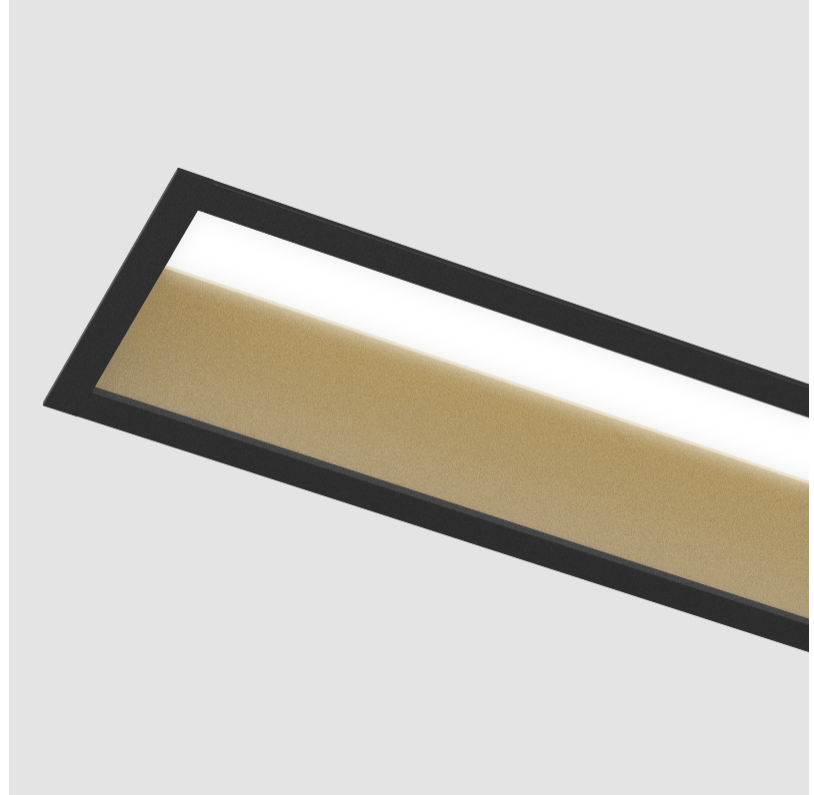

GENERAL

Series: Groove
Subseries: Groove Square
Brand: Prolight
Division: Architectural
Mounting Type: Recessed
Mounting Location: Ceiling
Subcategory: Profile

PHYSICAL

Shape: Rectangle
Length (mm): 1740
Length (in): 68 1/2
Width (mm): 92
Width (in): 3 5/8
Height (mm): 120
Height (in): 4 3/4
Ceiling Thickness (mm): 10 - 25
Ceiling Thickness (in): 3/8 - 1
Min. Recessing Depth (mm): 160
Min. Recessing Depth (in): 6 5/16
Light Distribution: Direct
Weight (kg): 7.529
Weight (lbs): 16.56
Diffuser: PMMA - Opal
Fixture Finish: ANA / SSR / BKV / CWI / CRY / HAB / MSR / UFT / ITA / RUA / OGR / FTG / MYG / RWR / LOD / PUS / FRO / FUP / KIA / POP / BLS / SPG / MEY / GOH / GUM / CHC / COM / ABZ / JAG / OBR / MOS / ROR
Fixture Material: Aluminum
Cut-out Measurements: 1730mm / 68 1/8" x 85mm / 3 3/8"

ELECTRICAL

Lamp Type: LED (Zhaga Standard)
Input Wattage (W): 30.4
Total Output Wattage (W): 24 / 19.2 (3500K)
Dimming: 0-10V Dimming / Phase Dimming (120Vac Only)
Driver Included: Yes
Driver Location: Integrated
Driver Type: Constant Current - 120 / 277Vac
Driver Class: Class 2
Input Voltage (V): 120 - 277
Constant Current (MA): 350 / 600 (3500K)

LED

Color Temperature (*K): 3000 / 3500 / 4000
Max. Delivered Lumen (lm): 2050 / 2127 / 2170
CRI: >90 CRI
Lamp Life (hrs): 50000

OPTICAL

RATINGS AND CERTIFICATIONS

Certified By: Certified for North American Standards
IP rating: IP20