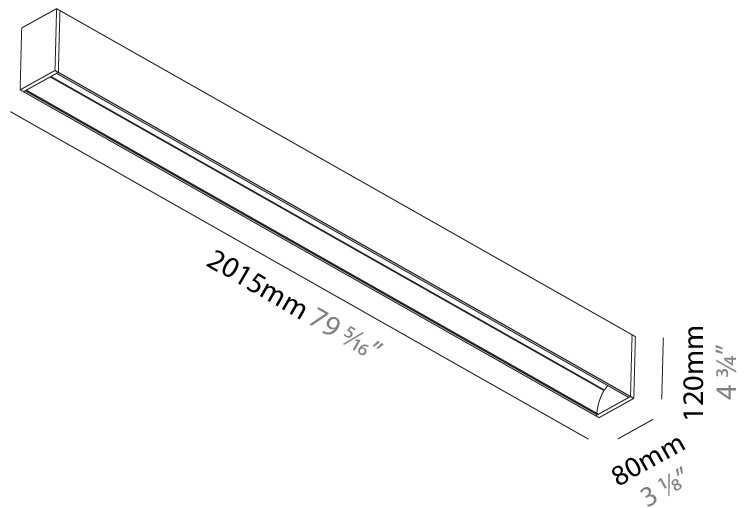

1. To build a product code in our configurator select the specify button on the base model # product page
2. To build a manual product code on this datasheet choose from the options listed below in blue font and add the suffix to the base model #

GENERAL

Series: Groove
Subseries: Groove Square
Brand: Prolicht
Division: Architectural
Mounting Type: Surface
Mounting Location: Ceiling
Subcategory: Profile

PHYSICAL

Shape: Rectangle
Length (mm): 2015
Length (in): 79 ⁵/₁₆
Width (mm): 80
Width (in): 3 ¹/₈
Height (mm): 120
Height (in): 4 ³/₄
Light Distribution: Direct
Weight (kg): 8.541
Weight (lbs): 18.79
Diffuser: PMMA - Opal
Fixture Finish: ANA / SSR / BKV / CWI / CRY / HAB / MSR / UFT / ITA / RUA / OGR / FTG / MYG / RWR / LOD / PUS / FRO / FUP / KIA / POP / BLS / SPG / MEY / GOH / GUM / CHC / COM / ABZ / JAG / OBR / MOS / ROR
Fixture Material: Aluminum

ELECTRICAL

Lamp Type: LED (Zhaga Standard)
Input Wattage (W): 35.4
Total Output Wattage (W): 28 / 22.8 (3500K)
Dimming: 0-10V Dimming / Phase Dimming (120Vac Only)
Driver Included: Yes
Driver Location: Integrated
Driver Type: Constant Current - 120 / 277Vac
Driver Class: Class 2
Input Voltage (V): 120 - 277
Constant Current (MA): 350 / 700 (3500K)

LED

Color Temperature (°K): 3000 / 3500 / 4000
Max. Delivered Lumen (lm): 2400 / 2480 / 2530
CRI: >90 CRI
Lamp Life (hrs): 50000

OPTICAL

RATINGS AND CERTIFICATIONS

Certified By: Certified for North American Standards
IP rating: IP20