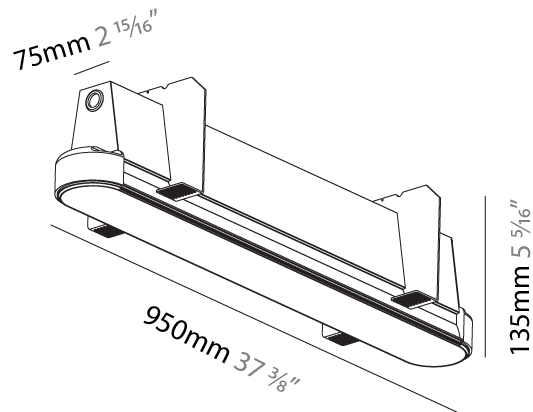

PHYSICAL

Shape: Oblong
Length (mm): 950
Length (in): 37 ³/₈
Width (mm): 75
Width (in): 2 ¹⁵/₁₆
Height (mm): 135
Height (in): 5 ⁵/₁₆
Ceiling Thickness (mm): 10 / 12.5 / 15
Ceiling Thickness (in): 3/8 or 1/2 or 9/16
Min. Recessing Depth (mm): 170
Min. Recessing Depth (in): 6 ¹¹/₁₆
Light Distribution: Direct
Weight (kg): 4.115
Weight (lbs): 9.1
Installation Requirement: Ceiling Thickness: 10mm / 12mm / 15mm
Diffuser: PMMA - Opal
Fixture Finish: SSR / BKV / CWI / CRY / HAB / UFT / ITA / RUA / FTG / MYG / LOD / PUS / FRO / FUP / KIA / POP / BLS / SPG / MEY / GOH / GUM / CHC / COM / ABZ / JAG / OBR / MOS / ROR
Fixture Material: Aluminum
Cut-out Measurements: 968mm / 38 1/8" x 92mm / 3 5/8"
Upon Request: Unique Sizes Unique Ceiling Thickness

ELECTRICAL

Lamp Type: LED (Zhaga Standard)
Input Wattage (W): 15.2
Total Output Wattage (W): 12 / 11.1 (3500K)
Dimming: 0-10V Dimming / Phase Dimming (120Vac Only)
Driver Included: Yes
Driver Location: Integrated
Driver Type: Constant Current - 120 / 277Vac
Driver Class: Class 2
Input Voltage (V): 120 - 277
Constant Current (MA): 350 / 375 (3500K)

LED

Color Temperature (°K): 3000 / 3500 / 4000
Max. Delivered Lumen (lm): 1030 / 1058 / 1080
CRI: >90 CRI
Lamp Life (hrs): 50000
Upon Request: Special Color Temperature RGB-W Tunable White CRI (no minimum qty) price increase + longer lead time

OPTICAL

RATINGS AND CERTIFICATIONS

Certified By: Certified for North American Standards
IP rating: IP20