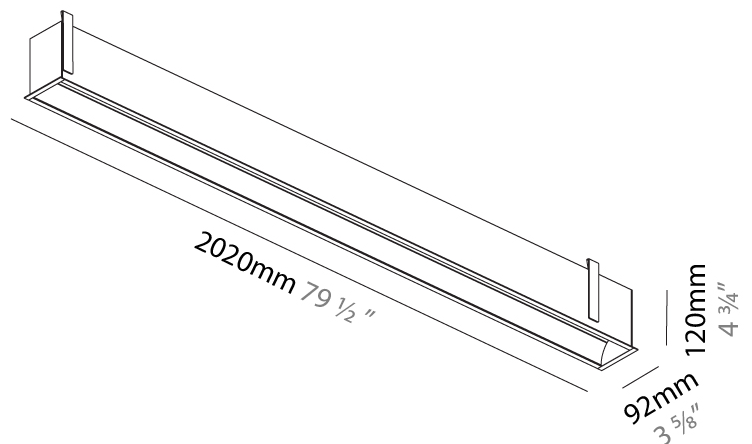

GENERAL

Series: Groove
Subseries: Groove Square
Brand: Prolight
Division: Architectural
Mounting Type: Recessed
Mounting Location: Ceiling
Subcategory: Profile

PHYSICAL

Shape: Rectangle
Length (mm): 2020
Length (in): 79 1/2
Width (mm): 92
Width (in): 3 5/8
Height (mm): 120
Height (in): 4 3/4
Ceiling Thickness (mm): 10 - 25
Ceiling Thickness (in): 3/8 - 1
Min. Recessing Depth (mm): 160
Min. Recessing Depth (in): 6 5/16
Light Distribution: Direct
Weight (kg): 8.638
Weight (lbs): 19
Diffuser: PMMA - Opal
Fixture Finish: ANA / SSR / BKV / CWI / CRY / HAB / MSR / UFT / ITA / RUA / OGR / FTG / MYG / RWR / LOD / PUS / FRO / FUP / KIA / POP / BLS / SPG / MEY / GOH / GUM / CHC / COM / ABZ / JAG / OBR / MOS / ROR
Fixture Material: Aluminum
Cut-out Measurements: 2010mm / 79 1/8" x 85mm / 3 3/8"

ELECTRICAL

Lamp Type: LED (Zhaga Standard)
Input Wattage (W): 35.4
Total Output Wattage (W): 28 / 22.4 (3500K)
Dimming: 0-10V Dimming / Phase Dimming (120Vac Only)
Driver Included: Yes
Driver Location: Integrated
Driver Type: Constant Current - 120 / 277Vac
Driver Class: Class 2
Input Voltage (V): 120 - 277
Constant Current (MA): 350 / 700 (3500K)

LED

Color Temperature (*K): 3000 / 3500 / 4000
Max. Delivered Lumen (lm): 2400 / 2479 / 2530
CRI: >90 CRI
Lamp Life (hrs): 50000

OPTICAL

RATINGS AND CERTIFICATIONS

Certified By: Certified for North American Standards
IP rating: IP20