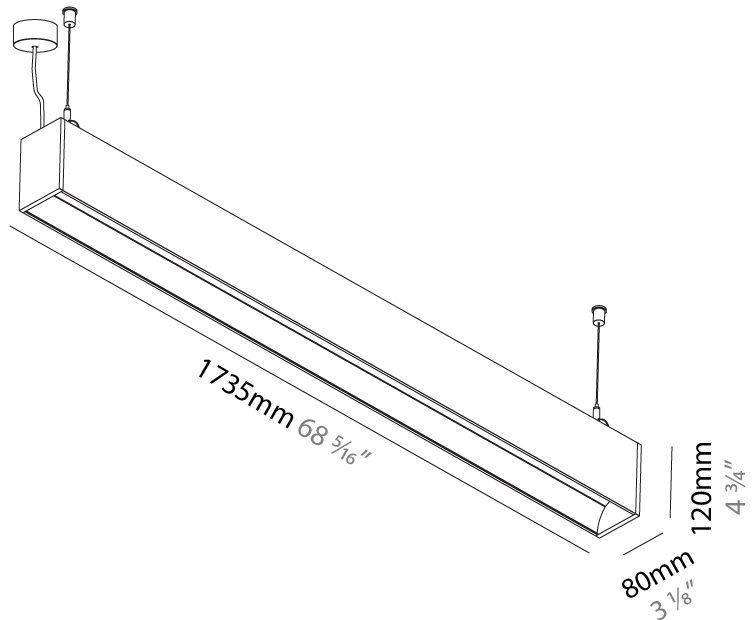

GENERAL

Series: Groove
Subseries: Groove Square
Brand: Prolicht
Division: Architectural
Mounting Type: Suspension
Mounting Location: Ceiling
Subcategory: Profile

PHYSICAL

Shape: Rectangle
Length (mm): 1735
Length (in): 68 5/16
Width (mm): 80
Width (in): 3 1/8
Height (mm): 120
Height (in): 4 3/4
Max. Overall Height (mm): 2120
Max. Overall Height (in): 83 7/16
Light Distribution: Direct
Weight (kg): 7.787
Weight (lbs): 17.167
Diffuser: PMMA - Opal
Fixture Finish: ANA / SSR / BKV / CWI / CRY / HAB / MSR / UFT / ITA / RUA / OGR / FTG / MYG / RWR / LOD / PUS / FRO / FUP / KIA / POP / BLS / SPG / MEY / GOH / GUM / CHC / COM / ABZ / JAG / OBR / MOS / ROR
Fixture Material: Aluminum
Cable Details: 2000mm or 4000mm Transparent Cable
Upon Request: Cable colour - White / Black / Orange / Red

ELECTRICAL

Lamp Type: LED (Zhaga Standard)
Input Wattage (W): 30.4
Total Output Wattage (W): 24 / 19.2 (3500K)
Dimming: 0-10V Dimming / Phase Dimming (120Vac Only)
Driver Included: Yes
Driver Location: Integrated
Driver Type: Constant Current - 120 / 277Vac
Driver Class: Class 2
Input Voltage (V): 120 - 277
Constant Current (MA): 350 / 600 (3500K)

LED

Color Temperature (°K): 3000 / 3500 / 4000
Max. Delivered Lumen (lm): 2050 / 2127 / 2170
CRI: >90 CRI
Lamp Life (hrs): 50000

OPTICAL

RATINGS AND CERTIFICATIONS

Certified By: Certified for North American Standards
IP rating: IP20