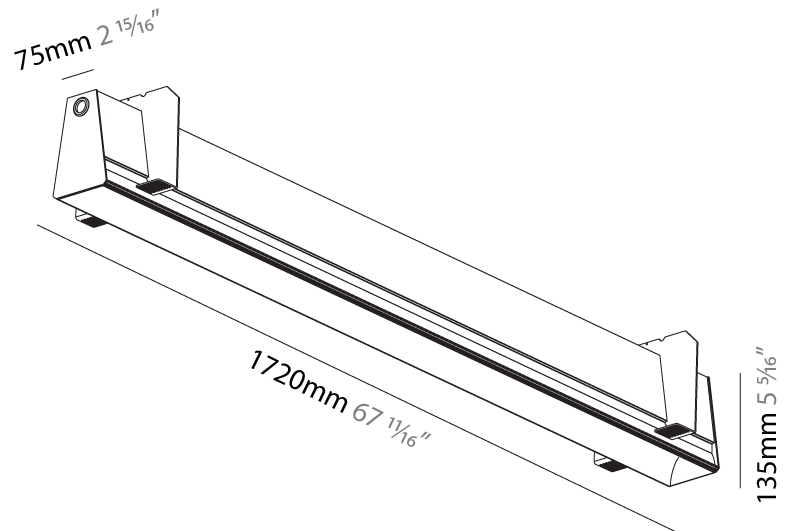

PHYSICAL

Shape: Rectangle
Length (mm): 1720
Length (in): 67 ¹¹/₁₆
Width (mm): 75
Width (in): 2 ¹⁵/₁₆
Height (mm): 135
Height (in): 5 ⁵/₁₆
Ceiling Thickness (mm): 10 / 12.5 / 15
Ceiling Thickness (in): 3/8 or 1/2 or 9/16
Min. Recessing Depth (mm): 170
Min. Recessing Depth (in): 6 ¹¹/₁₆
Light Distribution: Direct
Weight (kg): 6.812
Weight (lbs): 14.99
Diffuser: PMMA - Opal
Fixture Finish: SSR / BKV / CWI / CRY / HAB / UFT / ITA / RUA / FTG / MYG / LOD / PUS / FRO / FUP / KIA / POP / BLS / SPG / MEY / GOH / GUM / CHC / COM / ABZ / JAG / OBR / MOS / ROR
Fixture Material: Aluminum
Cut-out Measurements: 1730mm / 68 1/8" x 92mm / 3 5/8"
Upon Request: Unique Sizes Unique Ceiling Thickness

ELECTRICAL

Lamp Type: LED (Zhaga Standard)
Input Wattage (W): 30.4
Total Output Wattage (W): 24 / 19.2 (3500K)
Dimming: 0-10V Dimming / Phase Dimming (120Vac Only)
Driver Included: Yes
Driver Location: Integrated
Driver Type: Constant Current - 120 / 277Vac
Driver Class: Class 2
Input Voltage (V): 120 - 277
Constant Current (MA): 350 / 600 (3500K)

LED

Color Temperature (°K): 3000 / 3500 / 4000
Max. Delivered Lumen (lm): 2050 / 2127 / 2170
CRI: >90 CRI
Lamp Life (hrs): 50000
Upon Request: Special Color Temperature RGB-W Tunable White CRI (no minimum qty) price increase + longer lead time

OPTICAL

RATINGS AND CERTIFICATIONS

Certified By: Certified for North American Standards
IP rating: IP20