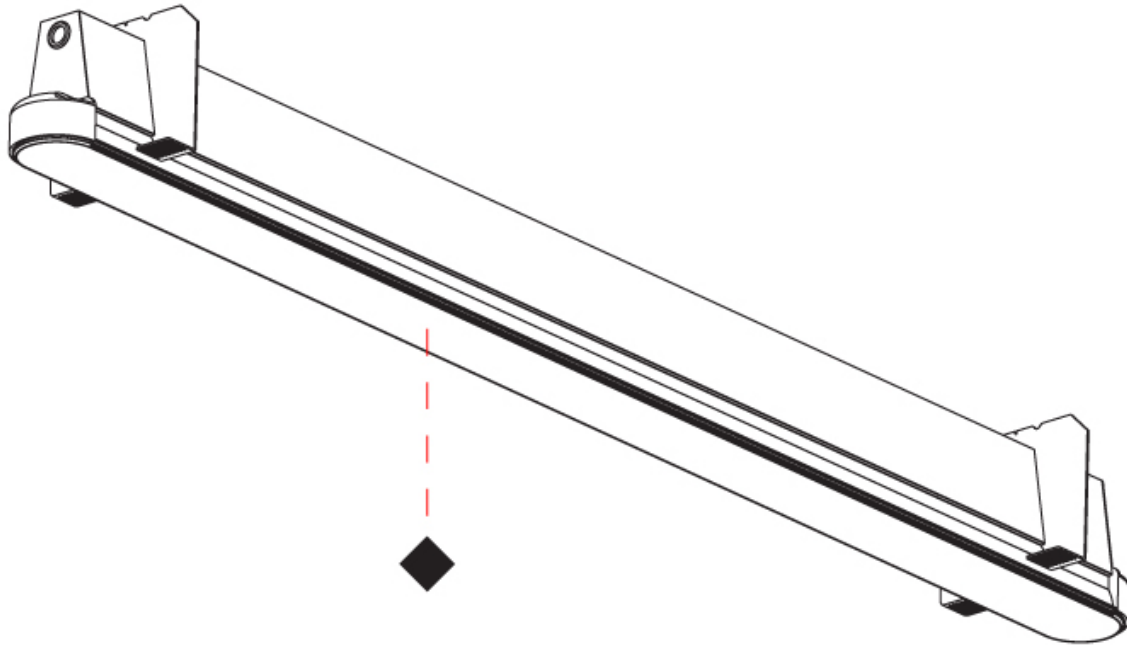

GROOVE ROUND TRIMLESS

A35658-

PROJECT	_____
TYPE	_____
SPECIFIER	_____
QUANTITY	_____
DATE	_____