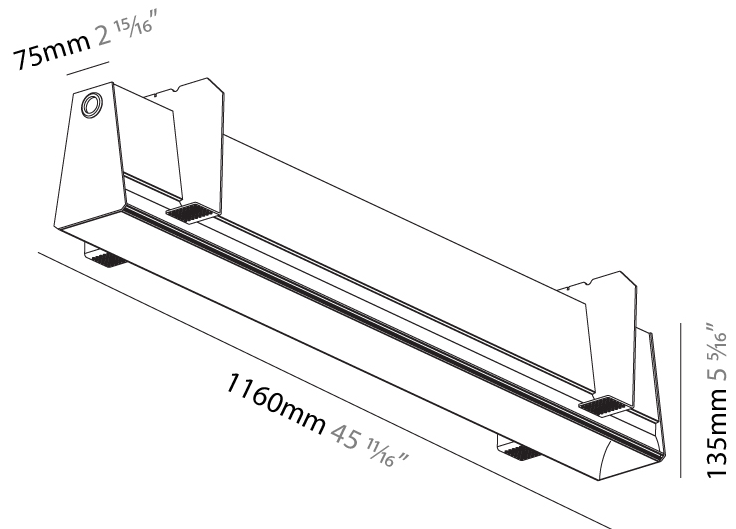

PHYSICAL

Shape: Rectangle
Length (mm): 1160
Length (in): 45 ¹¹/₁₆
Width (mm): 75
Width (in): 2 ¹⁵/₁₆
Height (mm): 135
Height (in): 5 ⁵/₁₆
Ceiling Thickness (mm): 10 / 12.5 / 15
Ceiling Thickness (in): 3/8 or 1/2 or 9/16
Min. Recessing Depth (mm): 170
Min. Recessing Depth (in): 6 ¹¹/₁₆
Light Distribution: Direct
Weight (kg): 4.704
Weight (lbs): 10.35
Diffuser: PMMA - Opal
Fixture Finish: SSR / BKV / CWI / CRY / HAB / UFT / ITA / RUA / FTG / MYG / LOD / PUS / FRO / FUP / KIA / POP / BLS / SPG / MEY / GOH / GUM / CHC / COM / ABZ / JAG / OBR / MOS / ROR
Fixture Material: Aluminum
Cut-out Measurements: 1170mm / 46 1/16" x 92mm / 3 5/8"
Upon Request: Unique Sizes Unique Ceiling Thickness

ELECTRICAL

Lamp Type: LED (Zhaga Standard)
Input Wattage (W): 20.2
Total Output Wattage (W): 16 / 12.8 (3500K)
Dimming: 0-10V Dimming / Phase Dimming (120Vac Only)
Driver Included: Yes
Driver Location: Integrated
Driver Type: Constant Current - 120 / 277Vac
Driver Class: Class 2
Input Voltage (V): 120 - 277
Constant Current (MA): 350 / 400 (3500K)

LED

Color Temperature (°K): 3000 / 3500 / 4000
Max. Delivered Lumen (lm): 1370 / 1421 / 1450
CRI: >90 CRI
Lamp Life (hrs): 50000
Upon Request: Special Color Temperature RGB-W Tunable White CRI (no minimum qty) price increase + longer lead time

OPTICAL

RATINGS AND CERTIFICATIONS

Certified By: Certified for North American Standards
IP rating: IP20