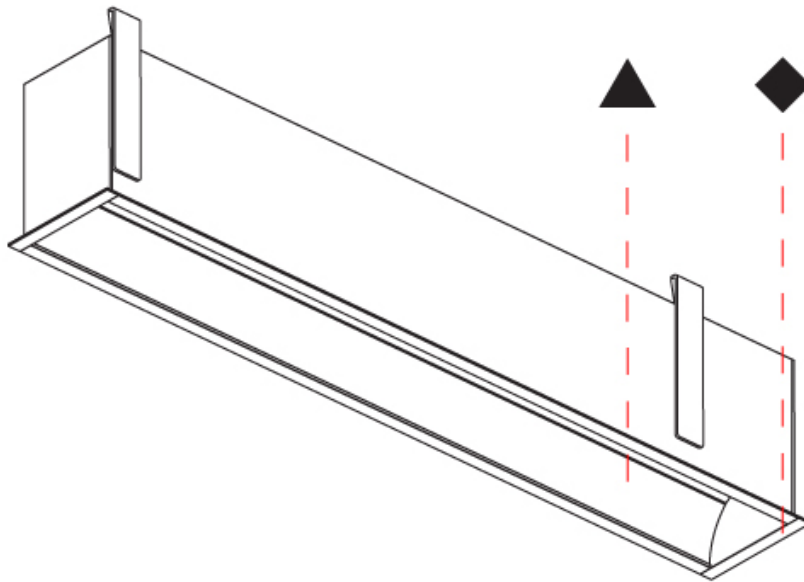

GROOVE SQUARE RECESSED

A35659-

PROJECT _____

TYPE _____

SPECIFIER _____

QUANTITY _____

DATE _____

A