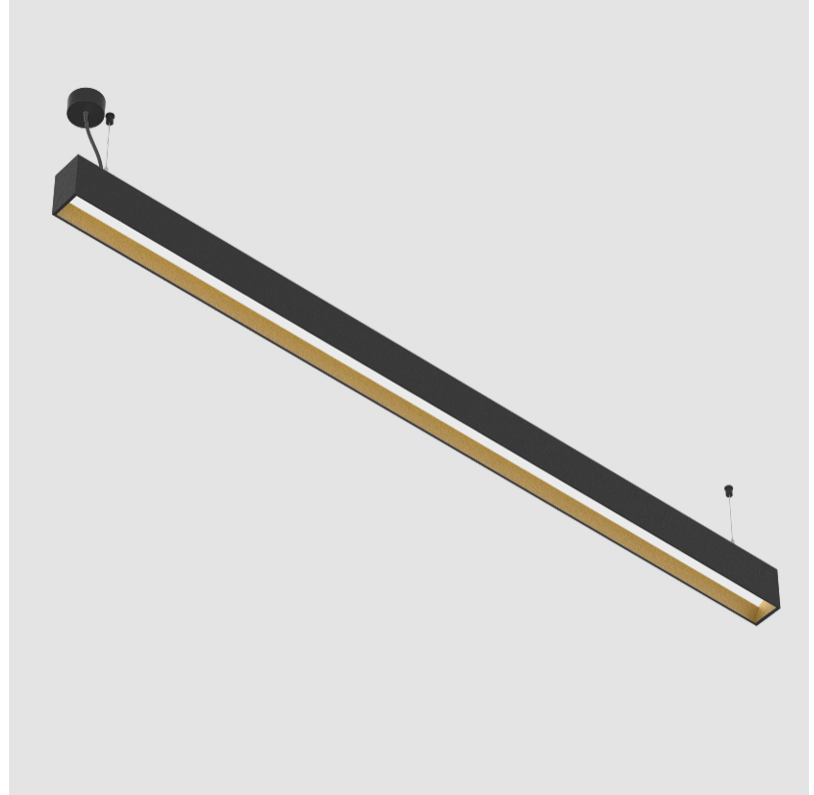

GENERAL

Series: Groove
Subseries: Groove Square
Brand: Prolicht
Division: Architectural
Mounting Type: Suspension
Mounting Location: Ceiling
Subcategory: Profile

PHYSICAL

Shape: Rectangle
Length (mm): 2015
Length (in): 79 5/16
Width (mm): 80
Width (in): 3 1/8
Height (mm): 120
Height (in): 4 3/4
Max. Overall Height (mm): 2120
Max. Overall Height (in): 83 7/16
Light Distribution: Direct
Weight (kg): 8.883
Weight (lbs): 19.583
Diffuser: PMMA - Opal
Fixture Finish: ANA / SSR / BKV / CWI / CRY / HAB / MSR / UFT / ITA / RUA / OGR / FTG / MYG / RWR / LOD / PUS / FRO / FUP / KIA / POP / BLS / SPG / MEY / GOH / GUM / CHC / COM / ABZ / JAG / OBR / MOS / ROR
Fixture Material: Aluminum
Cable Details: 2000mm or 4000mm Transparent Cable
Upon Request: Cable colour - White / Black / Orange / Red

ELECTRICAL

Lamp Type: LED (Zhaga Standard)
Input Wattage (W): 35.4
Total Output Wattage (W): 28 / 22.4 (3500K)
Dimming: 0-10V Dimming / Phase Dimming (120Vac Only)
Driver Included: Yes
Driver Location: Integrated
Driver Type: Constant Current - 120 / 277Vac
Driver Class: Class 2
Input Voltage (V): 120 - 277
Constant Current (MA): 350 / 700 (3500K)

LED

Color Temperature (°K): 3000 / 3500 / 4000
Max. Delivered Lumen (lm): 2400 / 2479 / 2530
CRI: >90 CRI
Lamp Life (hrs): 50000

OPTICAL

RATINGS AND CERTIFICATIONS

Certified By: Certified for North American Standards
IP rating: IP20