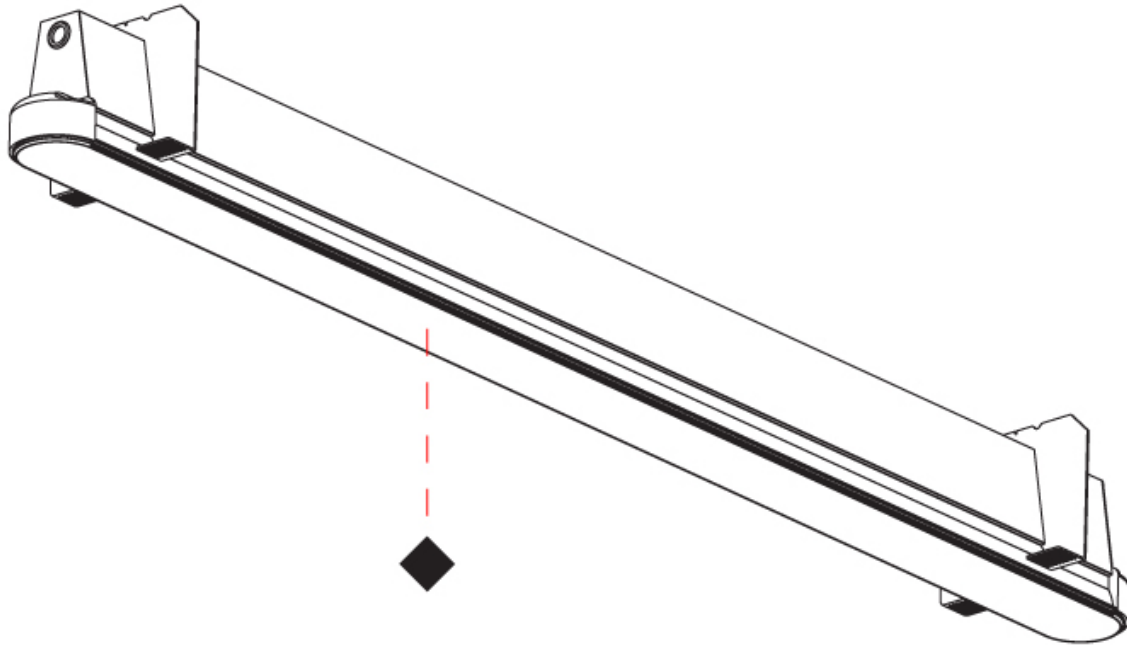

OPTICAL

RATINGS AND CERTIFICATIONS

Certified By: Certified for North American Standards
IP rating: IP20

GROOVE ROUND TRIMLESS

A35658-

PROJECT	_____
TYPE	_____
SPECIFIER	_____
QUANTITY	_____
DATE	_____

GROOVE COLOR FINISH CHART