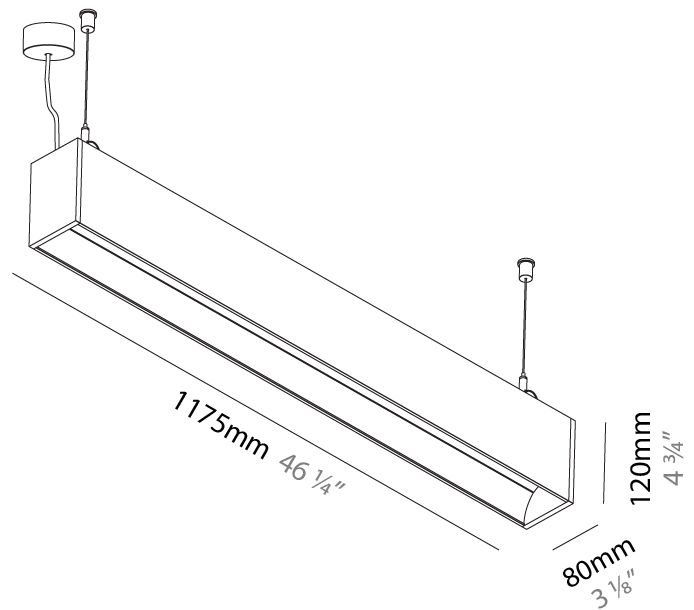

GENERAL

Series: Groove
Subseries: Groove Square
Brand: Prolight
Division: Architectural
Mounting Type: Suspension
Mounting Location: Ceiling
Subcategory: Profile

PHYSICAL

Shape: Rectangle
Length (mm): 1175
Length (in): 46 1/4
Width (mm): 80
Width (in): 3 1/8
Height (mm): 120
Height (in): 4 3/4
Max. Overall Height (mm): 2120
Max. Overall Height (in): 83 7/16
Light Distribution: Direct
Weight (kg): 5.595
Weight (lbs): 12.334
Diffuser: PMMA - Opal
Fixture Finish: ANA / SSR / BKV / CWI / CRY / HAB / MSR / UFT / ITA / RUA / OGR / FTG / MYG / RWR / LOD / PUS / FRO / FUP / KIA / POP / BLS / SPG / MEY / GOH / GUM / CHC / COM / ABZ / JAG / OBR / MOS / ROR
Fixture Material: Aluminum
Cable Details: 2000mm or 4000mm Transparent Cable
Upon Request: Cable colour - White / Black / Orange / Red

ELECTRICAL

Lamp Type: LED (Zhaga Standard)
Input Wattage (W): 20.2
Total Output Wattage (W): 16 / 12.8 (3500K)
Dimming: 0-10V Dimming / Phase Dimming (120Vac Only)
Driver Included: Yes
Driver Location: Integrated
Driver Type: Constant Current - 120 / 277Vac
Driver Class: Class 2
Input Voltage (V): 120 - 277
Constant Current (MA): 350 / 400 (3500K)

LED

Color Temperature (°K): 3000 / 3500 / 4000
Max. Delivered Lumen (lm): 1370 / 1421 / 1450
CRI: >90 CRI
Lamp Life (hrs): 50000

OPTICAL

RATINGS AND CERTIFICATIONS

Certified By: Certified for North American Standards
IP rating: IP20