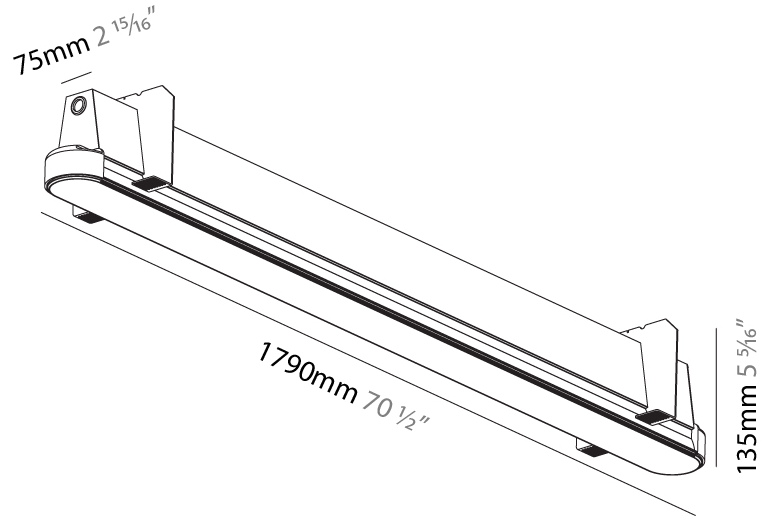

PHYSICAL

Shape: Oblong
Length (mm): 1790
Length (in): 70 1/2
Width (mm): 75
Width (in): 2 15/16
Height (mm): 135
Height (in): 5 5/16
Ceiling Thickness (mm): 10 / 12.5 / 15
Ceiling Thickness (in): 3/8 or 1/2 or 9/16
Min. Recessing Depth (mm): 170
Min. Recessing Depth (in): 6 11/16
Light Distribution: Direct
Weight (kg): 7.141
Weight (lbs): 15.71
Installation Requirement: Ceiling Thickness: 10mm / 12mm / 15mm
Diffuser: PMMA - Opal
Fixture Finish: SSR / BKV / CWI / CRY / HAB / UFT / ITA / RUA / FTG / MYG / LOD / PUS / FRO / FUP / KIA / POP / BLS / SPG / MEY / GOH / GUM / CHC / COM / ABZ / JAG / OBR / MOS / ROR
Fixture Material: Aluminum
Cut-out Measurements: 1808mm / 71 3/16" x 92mm / 3 5/8"
Upon Request: Unique Sizes Unique Ceiling Thickness

ELECTRICAL

Lamp Type: LED (Zhaga Standard)
Input Wattage (W): 30.4
Total Output Wattage (W): 24 / 19.2 (3500K)
Dimming: 0-10V Dimming / Phase Dimming (120Vac Only)
Driver Included: Yes
Driver Location: Integrated
Driver Type: Constant Current - 120 / 277Vac
Driver Class: Class 2
Input Voltage (V): 120 - 277
Constant Current (MA): 350 / 600 (3500K)

LED

Color Temperature (°K): 3000 / 3500 / 4000
Max. Delivered Lumen (lm): 2050 / 2127 / 2170
CRI: >90 CRI
Lamp Life (hrs): 50000
Upon Request: Special Color Temperature RGB-W Tunable White CRI (no minimum qty) price increase + longer lead time

OPTICAL

RATINGS AND CERTIFICATIONS

Certified By: Certified for North American Standards
IP rating: IP20