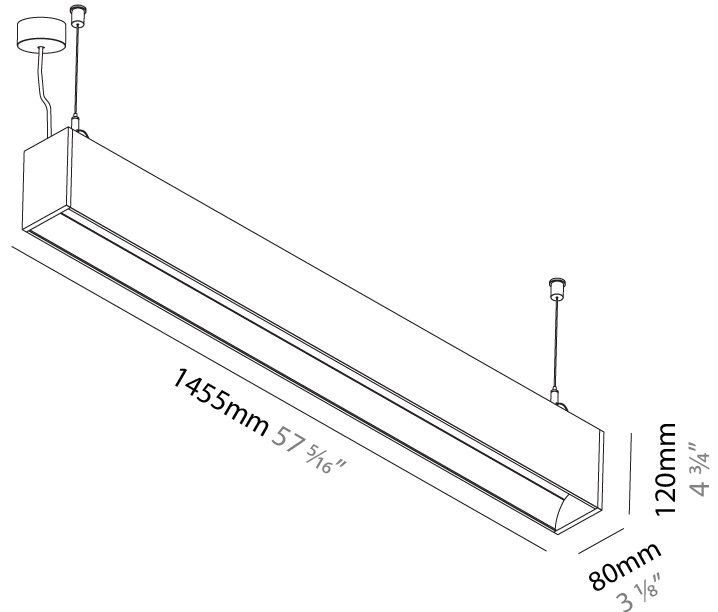

GENERAL

Series: Groove
Subseries: Groove Square
Brand: Prolight
Division: Architectural
Mounting Type: Suspension
Mounting Location: Ceiling
Subcategory: Profile

PHYSICAL

Shape: Rectangle
Length (mm): 1455
Length (in): 57 5/16
Width (mm): 80
Width (in): 3 1/8
Height (mm): 120
Height (in): 4 3/4
Max. Overall Height (mm): 2120
Max. Overall Height (in): 83 7/16
Light Distribution: Direct
Weight (kg): 6.691
Weight (lbs): 14.751
Diffuser: PMMA - Opal
Fixture Finish: ANA / SSR / BKV / CWI / CRY / HAB / MSR / UFT / ITA / RUA / OGR / FTG / MYG / RWR / LOD / PUS / FRO / FUP / KIA / POP / BLS / SPG / MEY / GOH / GUM / CHC / COM / ABZ / JAG / OBR / MOS / ROR
Fixture Material: Aluminum
Cable Details: 2000mm or 6000mm Transparent Cable

ELECTRICAL

Lamp Type: LED (Zhaga Standard)
Input Wattage (W): 25.3
Total Output Wattage (W): 20 / 16 (3500K)
Dimming: 0-10V Dimming / Phase Dimming (120Vac Only)
Driver Included: Yes
Driver Location: Integrated
Driver Type: Constant Current - 120 / 277Vac
Driver Class: Class 2
Input Voltage (V): 120 - 277
Constant Current (MA): 350 / 500 (3500K)

LED

Color Temperature (°K): 3000 / 3500 / 4000
Max. Delivered Lumen (lm): 1710 / 1774 / 1810
CRI: >90 CRI
Lamp Life (hrs): 50000

OPTICAL

RATINGS AND CERTIFICATIONS

Certified By: Certified for North American Standards
IP rating: IP20