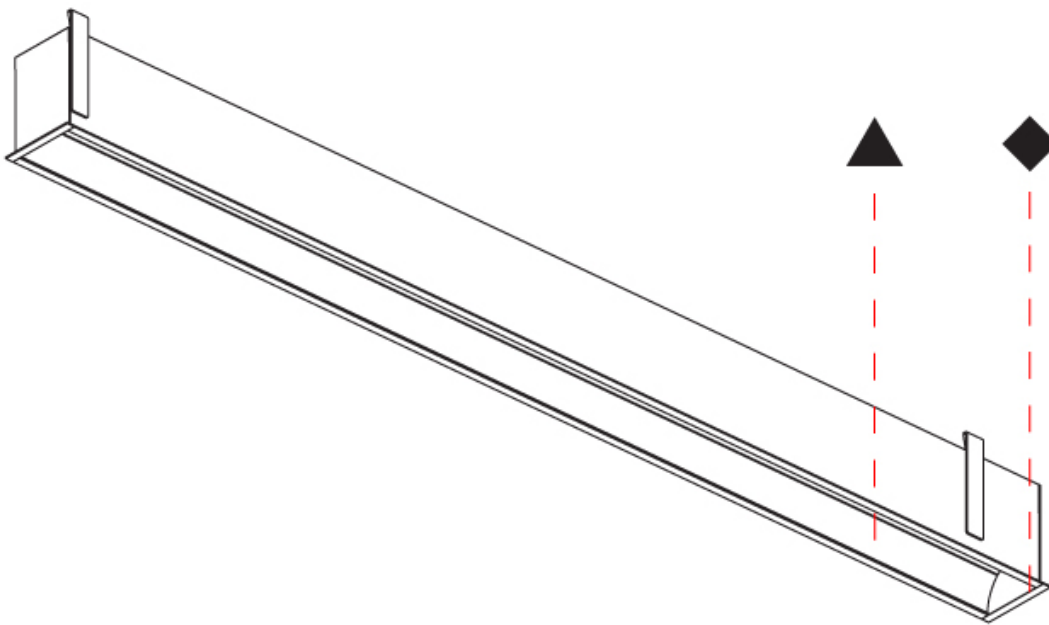

GROOVE SQUARE RECESSED

A35663-

PROJECT	_____
TYPE	_____
SPECIFIER	_____
QUANTITY	_____
DATE	_____

A