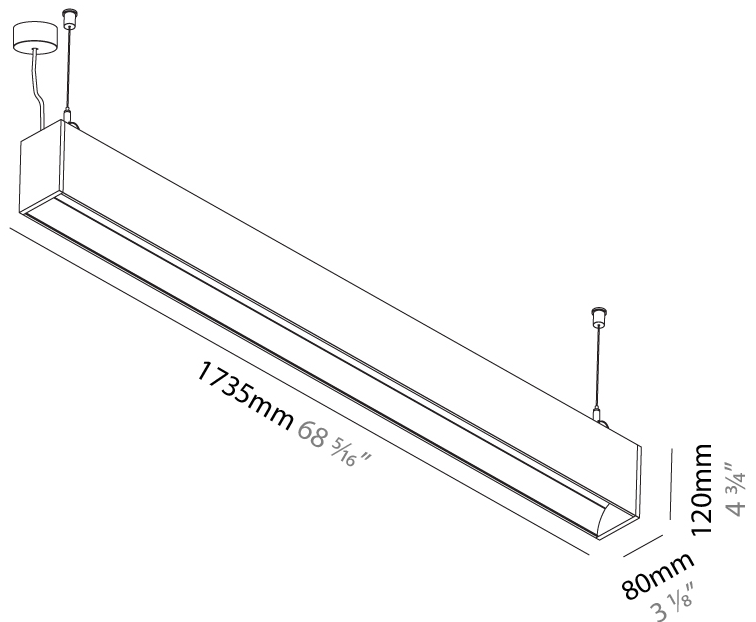

GENERAL

Series: Groove
Subseries: Groove Square
Brand: Prolight
Division: Architectural
Mounting Type: Suspension
Mounting Location: Ceiling
Subcategory: Profile

PHYSICAL

Shape: Rectangle
Length (mm): 1735
Length (in): 68 5/16
Width (mm): 80
Width (in): 3 1/8
Height (mm): 120
Height (in): 4 3/4
Max. Overall Height (mm): 2120
Max. Overall Height (in): 83 7/16
Light Distribution: Direct
Weight (kg): 7.787
Weight (lbs): 17.167
Diffuser: PMMA - Opal
Fixture Finish: ANA / SSR / BKV / CWI / CRY / HAB / MSR / UFT / ITA / RUA / OGR / FTG / MYG / RWR / LOD / PUS / FRO / FUP / KIA / POP / BLS / SPG / MEY / GOH / GUM / CHC / COM / ABZ / JAG / OBR / MOS / ROR
Fixture Material: Aluminum
Cable Details: 2000mm or 4000mm Transparent Cable
Upon Request: Cable colour - White / Black / Orange / Red

ELECTRICAL

Lamp Type: LED (Zhaga Standard)
Input Wattage (W): 30.4
Total Output Wattage (W): 24 / 19.2 (3500K)
Dimming: 0-10V Dimming / Phase Dimming (120Vac Only)
Driver Included: Yes
Driver Location: Integrated
Driver Type: Constant Current - 120 / 277Vac
Driver Class: Class 2
Input Voltage (V): 120 - 277
Constant Current (MA): 350 / 600 (3500K)

LED

Color Temperature (°K): 3000 / 3500 / 4000
Max. Delivered Lumen (lm): 2050 / 2127 / 2170
CRI: >90 CRI
Lamp Life (hrs): 50000

OPTICAL

RATINGS AND CERTIFICATIONS

Certified By: Certified for North American Standards
IP rating: IP20