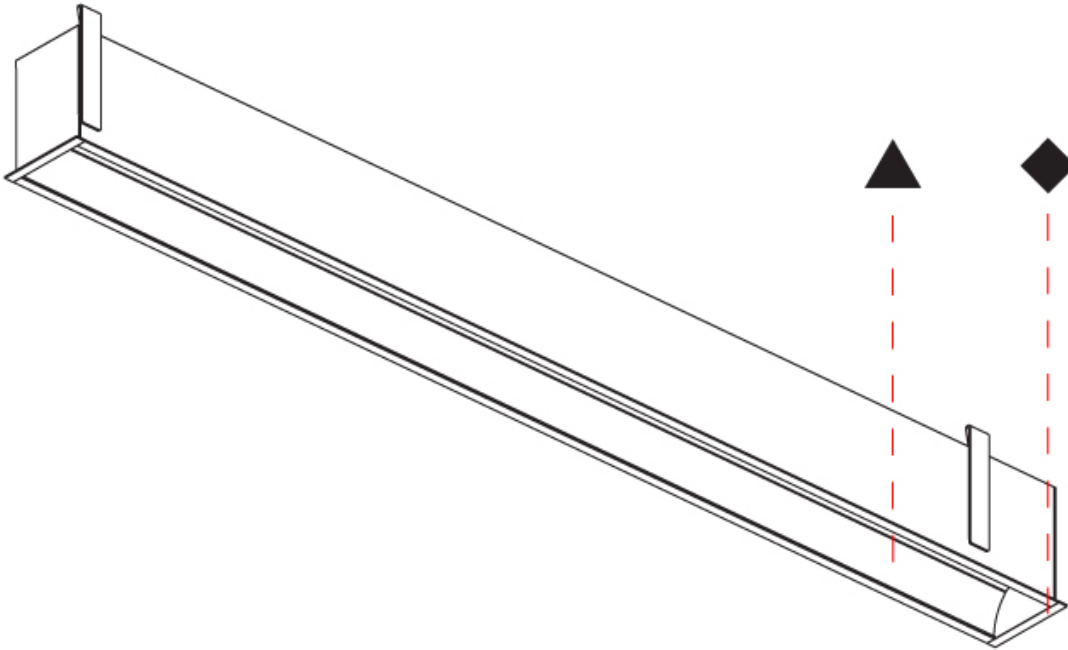

GROOVE SQUARE RECESSED

A35662-

PROJECT

TYPE

SPECIFIER

QUANTITY

DATE

A