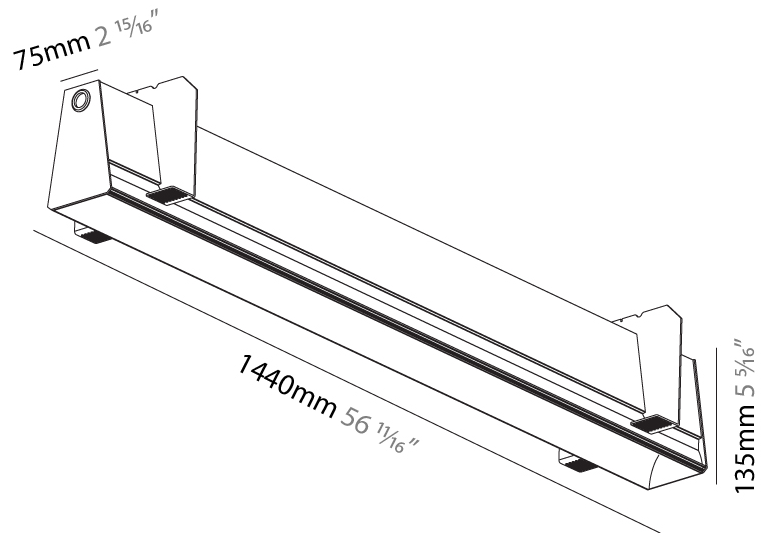

PHYSICAL

Shape: Rectangle
Length (mm): 1440
Length (in): 56 11/16
Width (mm): 75
Width (in): 2 15/16
Height (mm): 135
Height (in): 5 5/16
Ceiling Thickness (mm): 10 / 12.5 / 15
Ceiling Thickness (in): 3/8 or 1/2 or 9/16
Min. Recessing Depth (mm): 170
Min. Recessing Depth (in): 6 11/16
Light Distribution: Direct
Weight (kg): 5.62
Weight (lbs): 12.36
Diffuser: PMMA - Opal
Fixture Finish: SSR / BKV / CWI / CRY / HAB / UFT / ITA / RUA / FTG / MYG / LOD / PUS / FRO / FUP / KIA / POP / BLS / SPG / MEY / GOH / GUM / CHC / COM / ABZ / JAG / OBR / MOS / ROR
Fixture Material: Aluminum
Cut-out Measurements: 1450mm / 57 1/16" x 92mm / 3 5/8"
Upon Request: Unique Sizes Unique Ceiling Thickness

ELECTRICAL

Lamp Type: LED (Zhaga Standard)
Input Wattage (W): 25.3
Total Output Wattage (W): 20 / 16 (3500K)
Dimming: 0-10V Dimming / Phase Dimming (120Vac Only)
Driver Included: Yes
Driver Location: Integrated
Driver Type: Constant Current - 120 / 277Vac
Driver Class: Class 2
Input Voltage (V): 120 - 277
Constant Current (MA): 350 / 500 (3500K)

LED

Color Temperature (°K): 3000 / 3500 / 4000
Max. Delivered Lumen (lm): 1710 / 1774 / 1810
CRI: >90 CRI
Lamp Life (hrs): 50000
Upon Request: Special Color Temperature RGB-W Tunable White CRI (no minimum qty) price increase + longer lead time

OPTICAL

RATINGS AND CERTIFICATIONS

Certified By: Certified for North American Standards
IP rating: IP20