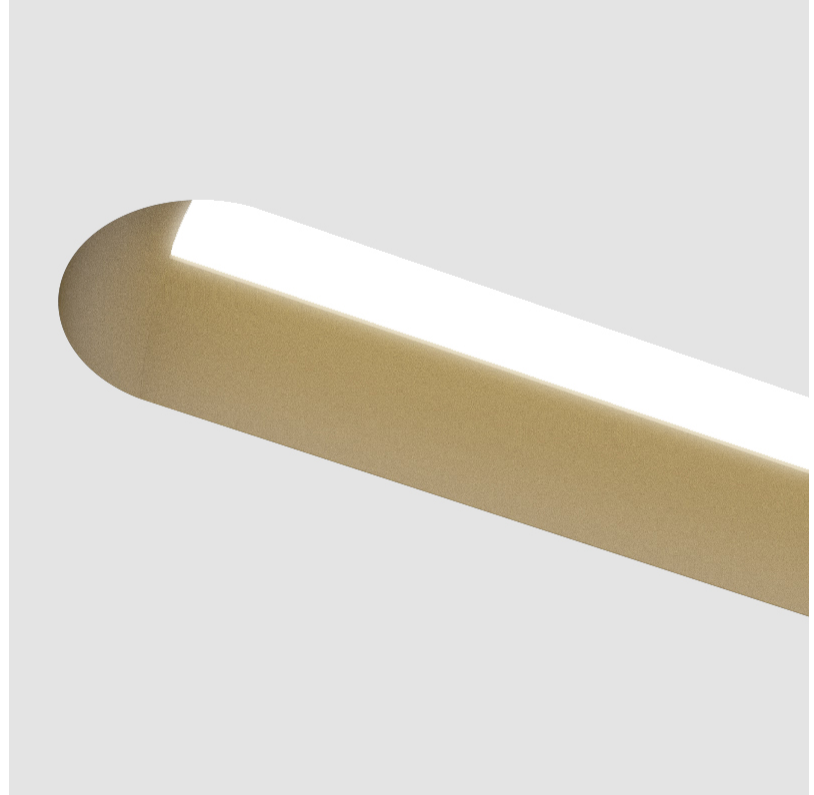

PHYSICAL

Shape: Oblong
Length (mm): 2070
Length (in): 81 1/2
Width (mm): 75
Width (in): 2 15/16
Height (mm): 135
Height (in): 5 5/16
Ceiling Thickness (mm): 10 / 12.5 / 15
Ceiling Thickness (in): 3/8 or 1/2 or 9/16
Min. Recessing Depth (mm): 170
Min. Recessing Depth (in): 6 11/16
Light Distribution: Direct
Weight (kg): 15.71
Weight (lbs): 17.73
Installation Requirement: Ceiling Thickness: 10mm / 12mm / 15mm
Diffuser: PMMA - Opal
Fixture Finish: SSR / BKV / CWI / CRY / HAB / UFT / ITA / RUA / FTG / MYG / LOD / PUS / FRO / FUP / KIA / POP / BLS / SPG / MEY / GOH / GUM / CHC / COM / ABZ / JAG / OBR / MOS / ROR
Fixture Material: Aluminum
Cut-out Measurements: 2088mm / 82 3/16" x 92mm / 3 5/8"
Upon Request: Unique Sizes Unique Ceiling Thickness

ELECTRICAL

Lamp Type: LED (Zhaga Standard)
Input Wattage (W): 35.4
Total Output Wattage (W): 28 / 22.4 (3500K)
Dimming: 0-10V Dimming / Phase Dimming (120Vac Only)
Driver Included: Yes
Driver Location: Integrated
Driver Type: Constant Current - 120 / 277Vac
Driver Class: Class 2
Input Voltage (V): 120 - 277
Constant Current (MA): 350 / 700 (3500K)

LED

Color Temperature (°K): 3000 / 3500 / 4000
Max. Delivered Lumen (lm): 2400 / 2479 / 2530
CRI: >90 CRI
Lamp Life (hrs): 50000
Upon Request: Special Color Temperature RGB-W Tunable White CRI (no minimum qty) price increase + longer lead time

OPTICAL

RATINGS AND CERTIFICATIONS

Certified By: Certified for North American Standards
IP rating: IP20