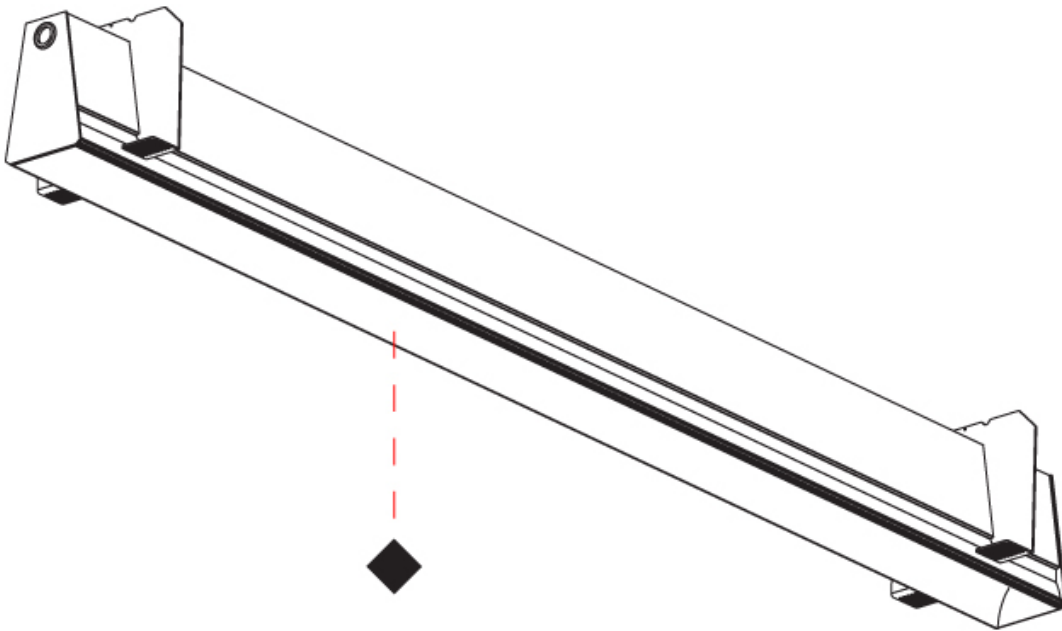

GROOVE SQUARE TRIMLESS

A35653-

PROJECT	_____
TYPE	_____
SPECIFIER	_____
QUANTITY	_____
DATE	_____