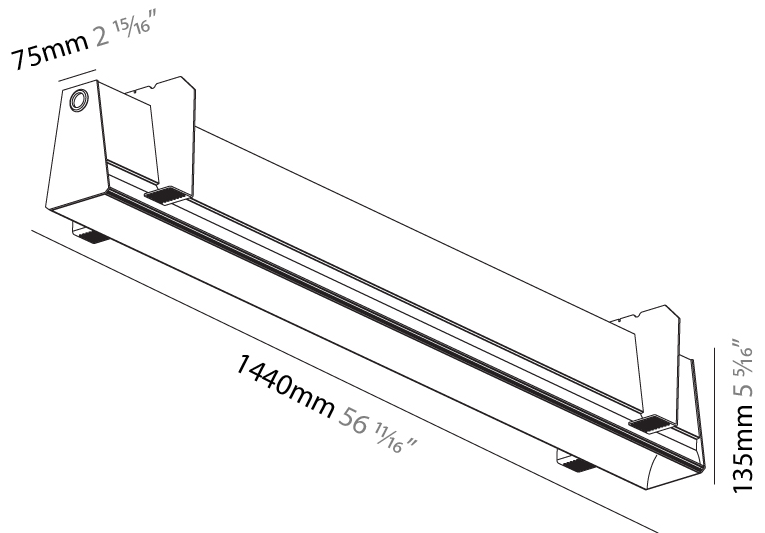

PHYSICAL

Shape: Rectangle
Length (mm): 1440
Length (in): 56 11/16
Width (mm): 75
Width (in): 2 15/16
Height (mm): 135
Height (in): 5 5/16
Ceiling Thickness (mm): 10 / 12.5 / 15
Ceiling Thickness (in): 3/8 or 1/2 or 9/16
Min. Recessing Depth (mm): 170
Min. Recessing Depth (in): 6 11/16
Light Distribution: Direct
Weight (kg): 5.62
Weight (lbs): 12.36
Diffuser: PMMA - Opal
Fixture Finish: SSR / BKV / CWI / CRY / HAB / UFT / ITA / RUA / FTG / MYG / LOD / PUS / FRO / FUP / KIA / POP / BLS / SPG / MEY / GOH / GUM / CHC / COM / ABZ / JAG / OBR / MOS / ROR
Fixture Material: Aluminum
Cut-out Measurements: 1450mm / 57 1/16" x 92mm / 3 5/8"
Upon Request: Unique Sizes Unique Ceiling Thickness

ELECTRICAL

Lamp Type: LED (Zhaga Standard)
Input Wattage (W): 25.3
Total Output Wattage (W): 20 / 16 (3500K)
Dimming: 0-10V Dimming / Phase Dimming (120Vac Only)
Driver Included: Yes
Driver Location: Integrated
Driver Type: Constant Current - 120 / 277Vac
Driver Class: Class 2
Input Voltage (V): 120 - 277
Constant Current (MA): 350 / 500 (3500K)

LED

Color Temperature (°K): 3000 / 3500 / 4000
Max. Delivered Lumen (lm): 1710 / 1774 / 1810
CRI: >90 CRI
Lamp Life (hrs): 50000
Upon Request: Special Color Temperature RGB-W Tunable White CRI (no minimum qty) price increase + longer lead time

OPTICAL

RATINGS AND CERTIFICATIONS

Certified By: Certified for North American Standards
IP rating: IP20