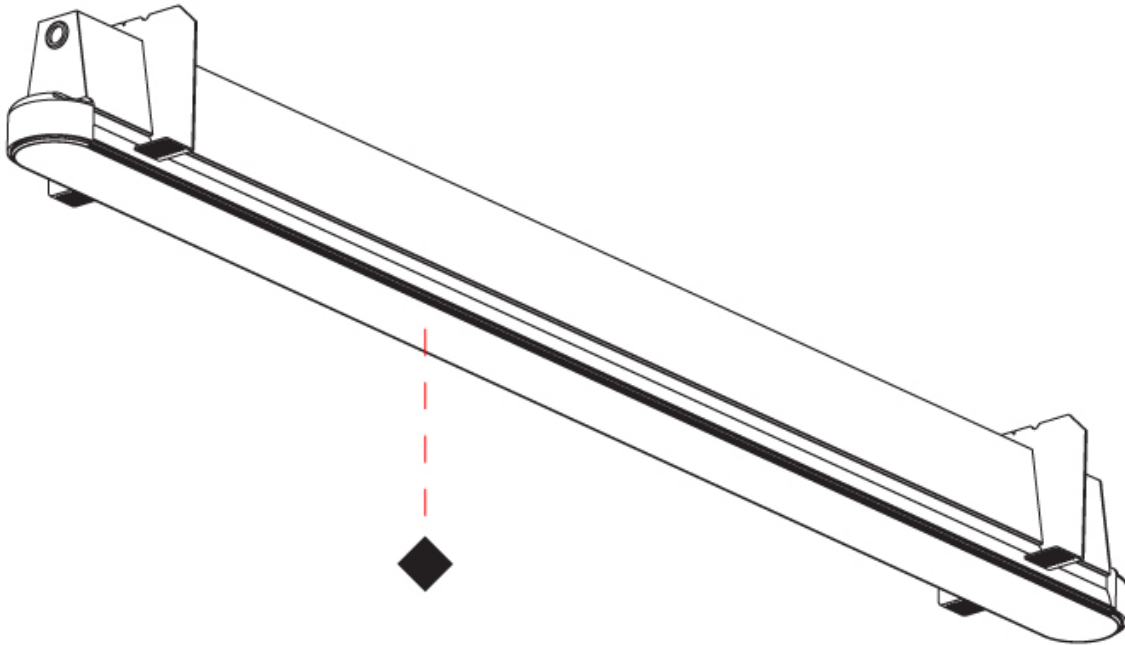

OPTICAL

RATINGS AND CERTIFICATIONS

Certified By: Certified for North American Standards
 IP rating: IP20

GROOVE ROUND TRIMLESS

A35658-

PROJECT	_____
TYPE	_____
SPECIFIER	_____
QUANTITY	_____
DATE	_____

PROJECT	_____
TYPE	_____
SPECIFIER	_____
QUANTITY	_____
DATE	_____