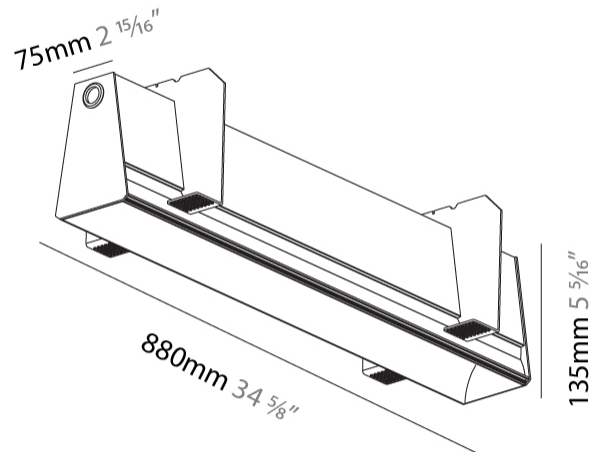

PHYSICAL

Shape: Rectangle
Length (mm): 880
Length (in): 34 5/8
Width (mm): 75
Width (in): 2 15/16
Height (mm): 135
Height (in): 5 5/16
Ceiling Thickness (mm): 10 / 12.5 / 15
Ceiling Thickness (in): 3/8 or 1/2 or 9/16
Min. Recessing Depth (mm): 170
Min. Recessing Depth (in): 6 11/16
Light Distribution: Direct
Weight (kg): 3.786
Weight (lbs): 8.33
Diffuser: PMMA - Opal
Fixture Finish: SSR / BKV / CWI / CRY / HAB / UFT / ITA / RUA / FTG / MYG / LOD / PUS / FRO / FUP / KIA / POP / BLS / SPG / MEY / GOH / GUM / CHC / COM / ABZ / JAG / OBR / MOS / ROR
Fixture Material: Aluminum
Cut-out Measurements: 890mm / 35 1/16" x 92mm / 3 5/8"
Upon Request: Unique Sizes Unique Ceiling Thickness

ELECTRICAL

Lamp Type: LED (Zhaga Standard)
Input Wattage (W): 15.2
Total Output Wattage (W): 12 / 11.2 (3500K)
Dimming: 0-10V Dimming / Phase Dimming (120Vac Only)
Driver Included: Yes
Driver Location: Integrated
Driver Type: Constant Current - 120 / 277Vac
Driver Class: Class 2
Input Voltage (V): 120 - 277
Constant Current (MA): 350 / 375 (3500K)

LED

Color Temperature (°K): 3000 / 3500 / 4000
Max. Delivered Lumen (lm): 1030 / 1058 / 1080
CRI: >90 CRI
Lamp Life (hrs): 50000
Upon Request: Special Color Temperature RGB-W Tunable White CRI (no minimum qty) price increase + longer lead time

OPTICAL

RATINGS AND CERTIFICATIONS

Certified By: Certified for North American Standards
IP rating: IP20