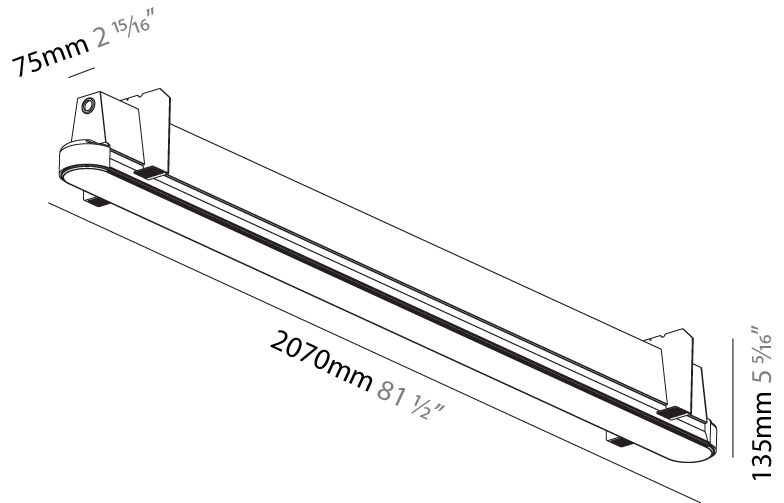

PHYSICAL

Shape: Oblong
Length (mm): 2070
Length (in): 81 1/2
Width (mm): 75
Width (in): 2 15/16
Height (mm): 135
Height (in): 5 5/16
Ceiling Thickness (mm): 10 / 12.5 / 15
Ceiling Thickness (in): 3/8 or 1/2 or 9/16
Min. Recessing Depth (mm): 170
Min. Recessing Depth (in): 6 11/16
Light Distribution: Direct
Weight (kg): 15.71
Weight (lbs): 17.73
Installation Requirement: Ceiling Thickness: 10mm / 12mm / 15mm
Diffuser: PMMA - Opal
Fixture Finish: SSR / BKV / CWI / CRY / HAB / UFT / ITA / RUA / FTG / MYG / LOD / PUS / FRO / FUP / KIA / POP / BLS / SPG / MEY / GOH / GUM / CHC / COM / ABZ / JAG / OBR / MOS / ROR
Fixture Material: Aluminum
Cut-out Measurements: 2088mm / 82 3/16" x 92mm / 3 5/8"
Upon Request: Unique Sizes Unique Ceiling Thickness

ELECTRICAL

Lamp Type: LED (Zhaga Standard)
Input Wattage (W): 35.4
Total Output Wattage (W): 28 / 22.4 (3500K)
Dimming: 0-10V Dimming / Phase Dimming (120Vac Only)
Driver Included: Yes
Driver Location: Integrated
Driver Type: Constant Current - 120 / 277Vac
Driver Class: Class 2
Input Voltage (V): 120 - 277
Constant Current (MA): 350 / 700 (3500K)

LED

Color Temperature (°K): 3000 / 3500 / 4000
Max. Delivered Lumen (lm): 2400 / 2479 / 2530
CRI: >90 CRI
Lamp Life (hrs): 50000
Upon Request: Special Color Temperature RGB-W Tunable White CRI (no minimum qty) price increase + longer lead time

OPTICAL

RATINGS AND CERTIFICATIONS

Certified By: Certified for North American Standards
IP rating: IP20