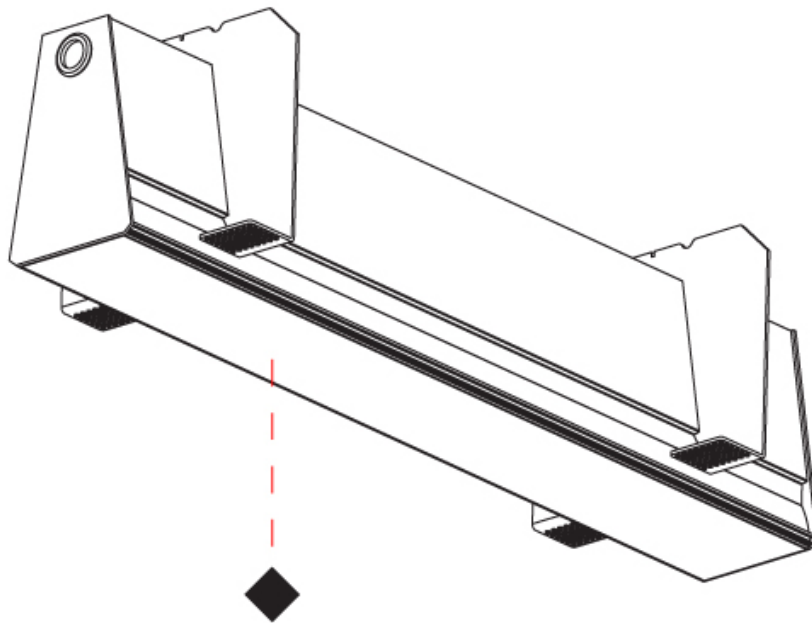

GROOVE SQUARE TRIMLESS

A35649-

PROJECT

TYPE

SPECIFIER

QUANTITY

DATE