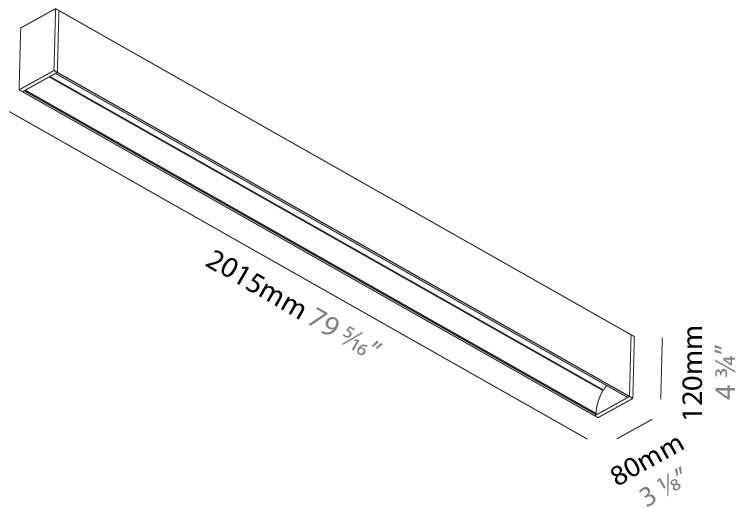

1. To build a product code in our configurator select the specify button on the base model # product page
2. To build a manual product code on this datasheet choose from the options listed below in blue font and add the suffix to the base model #

GENERAL

Series: Groove
Subseries: Groove Square
Brand: Prolicht
Division: Architectural
Mounting Type: Surface
Mounting Location: Ceiling
Subcategory: Profile

PHYSICAL

Shape: Rectangle
Length (mm): 2015
Length (in): 79 ⁵/₁₆
Width (mm): 80
Width (in): 3 ¹/₈
Height (mm): 120
Height (in): 4 ³/₄
Light Distribution: Direct
Weight (kg): 8.541
Weight (lbs): 18.79
Diffuser: PMMA - Opal
Fixture Finish: ANA / SSR / BKV / CWI / CRY / HAB / MSR / UFT / ITA / RUA / OGR / FTG / MYG / RWR / LOD / PUS / FRO / FUP / KIA / POP / BLS / SPG / MEY / GOH / GUM / CHC / COM / ABZ / JAG / OBR / MOS / ROR
Fixture Material: Aluminum

ELECTRICAL

Lamp Type: LED (Zhaga Standard)
Input Wattage (W): 35.4
Total Output Wattage (W): 28 / 22.8 (3500K)
Dimming: 0-10V Dimming / Phase Dimming (120Vac Only)
Driver Included: Yes
Driver Location: Integrated
Driver Type: Constant Current - 120 / 277Vac
Driver Class: Class 2
Input Voltage (V): 120 - 277
Constant Current (MA): 350 / 700 (3500K)

LED

Color Temperature (°K): 3000 / 3500 / 4000
Max. Delivered Lumen (lm): 2400 / 2480 / 2530
CRI: >90 CRI
Lamp Life (hrs): 50000

OPTICAL

RATINGS AND CERTIFICATIONS

Certified By: Certified for North American Standards
IP rating: IP20