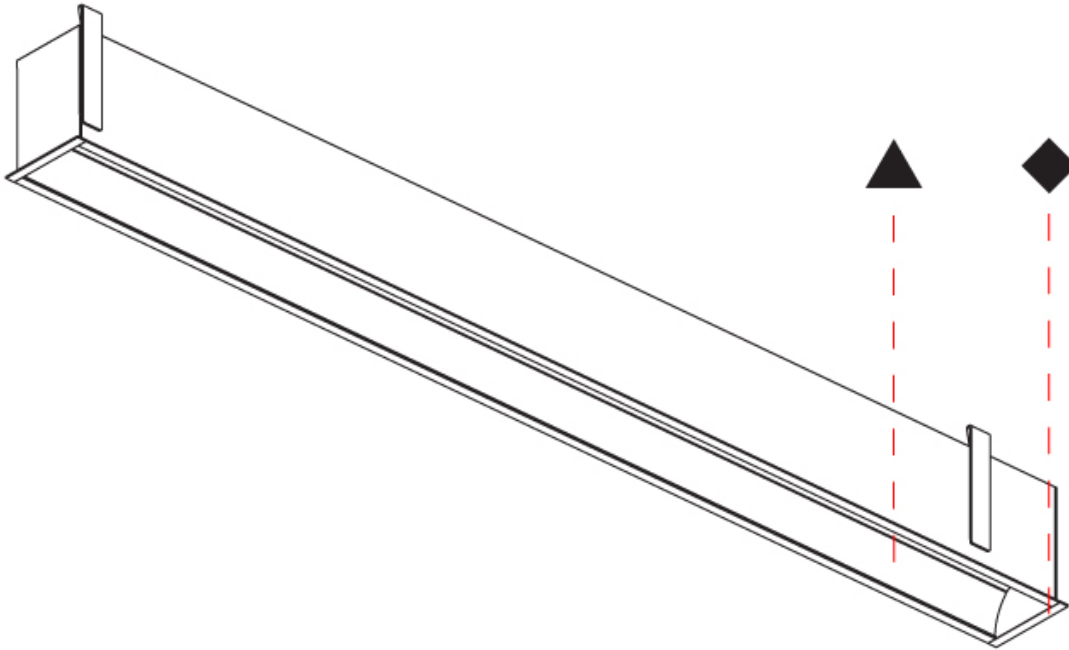

GROOVE SQUARE RECESSED

A35662-

PROJECT _____

TYPE _____

SPECIFIER _____

QUANTITY _____

DATE _____