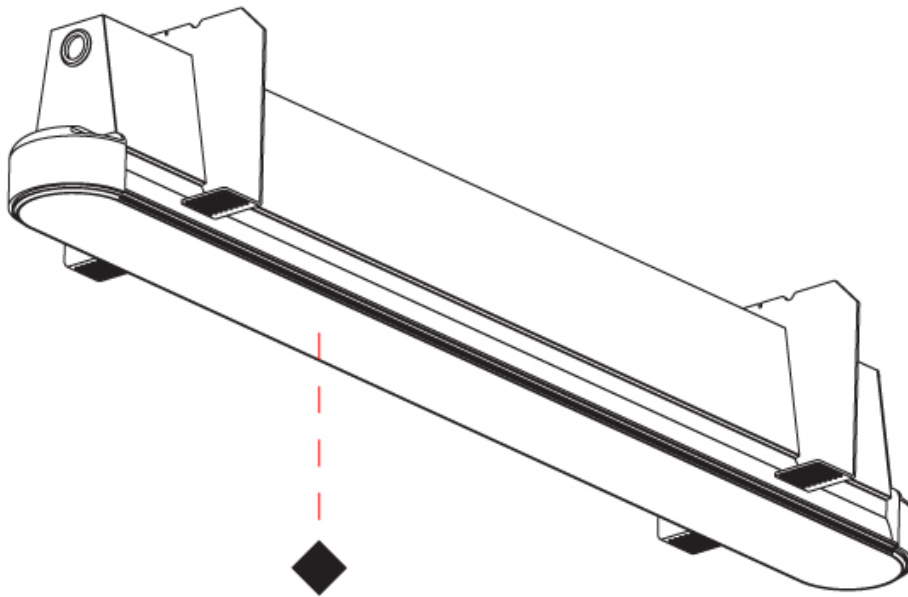

GROOVE ROUND TRIMLESS

A35655-

PROJECT	_____
TYPE	_____
SPECIFIER	_____
QUANTITY	_____
DATE	_____