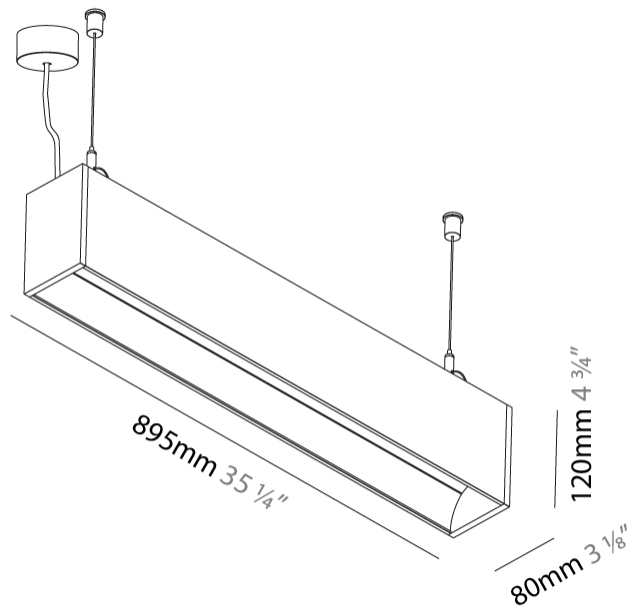

GENERAL

Series: Groove
Subseries: Groove Square
Brand: Prolicht
Division: Architectural
Mounting Type: Suspension
Mounting Location: Ceiling
Subcategory: Profile

PHYSICAL

Shape: Rectangle
Length (mm): 895
Length (in): 35 1/4
Width (mm): 80
Width (in): 3 1/8
Height (mm): 120
Height (in): 4 3/4
Max. Overall Height (mm): 2120
Max. Overall Height (in): 83 7/16
Light Distribution: Direct
Weight (kg): 4.496
Weight (lbs): 9.911
Diffuser: PMMA - Opal
Fixture Finish: ANA / SSR / BKV / CWI / CRY / HAB / MSR / UFT / ITA / RUA / OGR / FTG / MYG / RWR / LOD / PUS / FRO / FUP / KIA / POP / BLS / SPG / MEY / GOH / GUM / CHC / COM / ABZ / JAG / OBR / MOS / ROR
Fixture Material: Aluminum
Cable Details: 2000mm or 4000mm Transparent Cable
Upon Request: Cable colour - White / Black / Orange / Red

ELECTRICAL

Lamp Type: LED (Zhaga Standard)
Input Wattage (W): 15.2
Total Output Wattage (W): 12 / 11.1 (3500K)
Dimming: 0-10V Dimming / Phase Dimming (120Vac Only)
Driver Included: Yes
Driver Location: Integrated
Driver Type: Constant Current - 120 / 277Vac
Driver Class: Class 2
Input Voltage (V): 120 - 277
Constant Current (MA): 350 / 375 (3500K)

LED

Color Temperature (°K): 3000 / 3500 / 4000
Max. Delivered Lumen (lm): 1030 / 1058 / 1080
CRI: >90 CRI
Lamp Life (hrs): 50000

OPTICAL

RATINGS AND CERTIFICATIONS

Certified By: Certified for North American Standards
IP rating: IP20