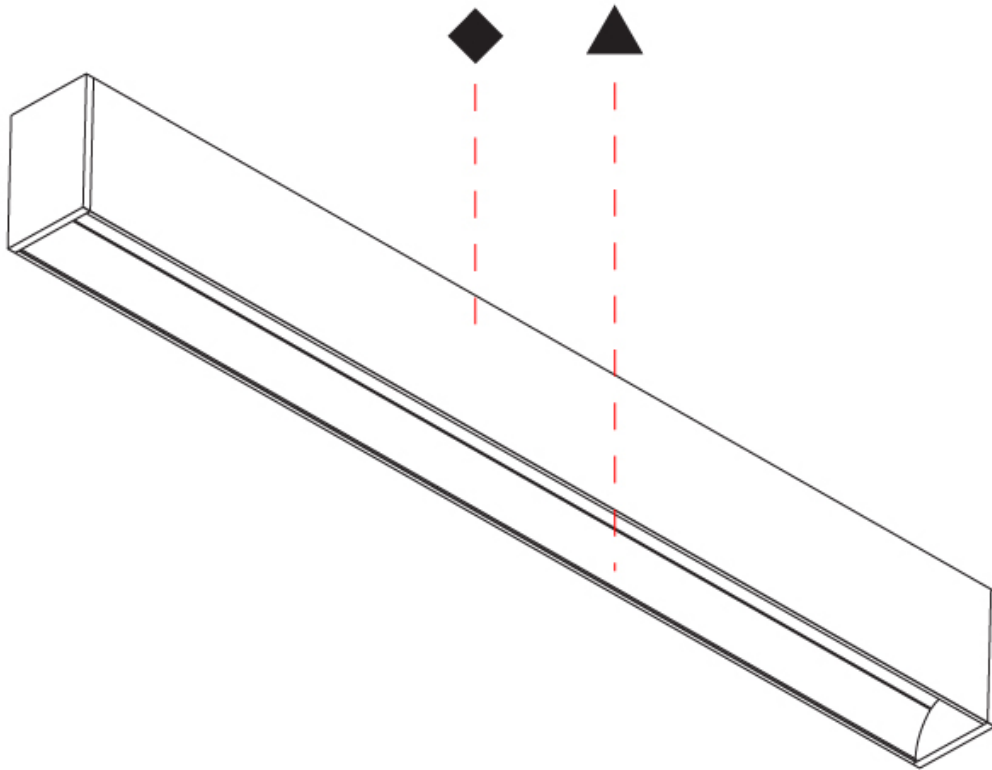

GROOVE SQUARE SURFACE

A3D130-

PROJECT

TYPE

SPECIFIER

QUANTITY

DATE