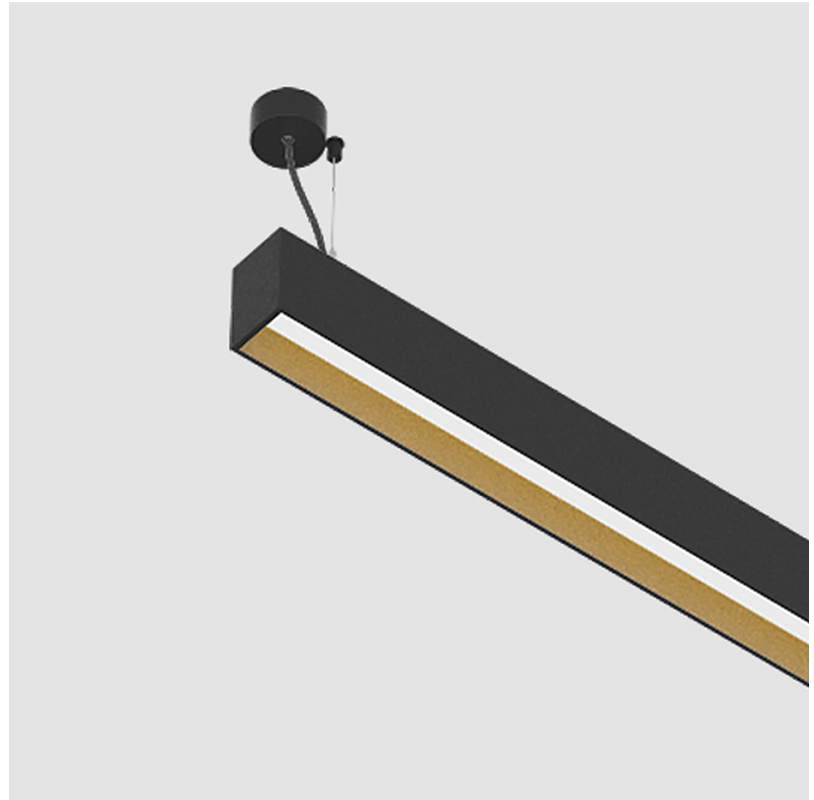

GENERAL

Series: Groove
Subseries: Groove Square
Brand: Prolicht
Division: Architectural
Mounting Type: Suspension
Mounting Location: Ceiling
Subcategory: Profile

PHYSICAL

Shape: Rectangle
Length (mm): 895
Length (in): 35 1/4
Width (mm): 80
Width (in): 3 1/8
Height (mm): 120
Height (in): 4 3/4
Max. Overall Height (mm): 2120
Max. Overall Height (in): 83 7/16
Light Distribution: Direct
Weight (kg): 4.496
Weight (lbs): 9.911
Diffuser: PMMA - Opal
Fixture Finish: ANA / SSR / BKV / CWI / CRY / HAB / MSR / UFT / ITA / RUA / OGR / FTG / MYG / RWR / LOD / PUS / FRO / FUP / KIA / POP / BLS / SPG / MEY / GOH / GUM / CHC / COM / ABZ / JAG / OBR / MOS / ROR
Fixture Material: Aluminum
Cable Details: 2000mm or 4000mm Transparent Cable
Upon Request: Cable colour - White / Black / Orange / Red

ELECTRICAL

Lamp Type: LED (Zhaga Standard)
Input Wattage (W): 15.2
Total Output Wattage (W): 12 / 11.1 (3500K)
Dimming: 0-10V Dimming / Phase Dimming (120Vac Only)
Driver Included: Yes
Driver Location: Integrated
Driver Type: Constant Current - 120 / 277Vac
Driver Class: Class 2
Input Voltage (V): 120 - 277
Constant Current (MA): 350 / 375 (3500K)

LED

Color Temperature (°K): 3000 / 3500 / 4000
Max. Delivered Lumen (lm): 1030 / 1058 / 1080
CRI: >90 CRI
Lamp Life (hrs): 50000

OPTICAL

RATINGS AND CERTIFICATIONS

Certified By: Certified for North American Standards
IP rating: IP20