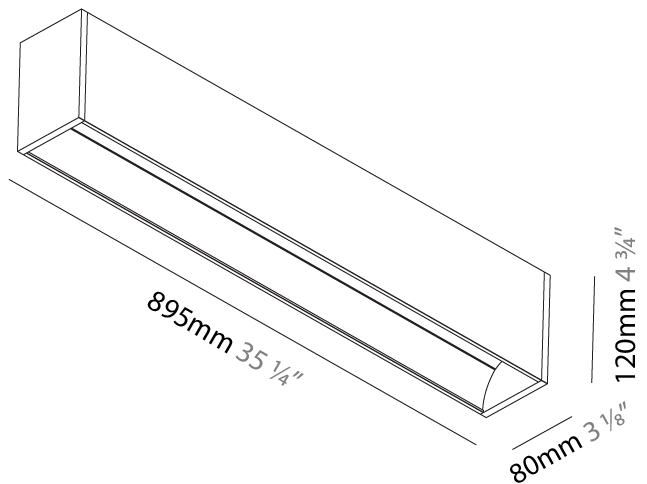

1. To build a product code in our configurator select the specify button on the base model # product page
2. To build a manual product code on this datasheet choose from the options listed below in blue font and add the suffix to the base model #

GENERAL

Series: Groove
Subseries: Groove Square
Brand: Prolicht
Division: Architectural
Mounting Type: Surface
Mounting Location: Ceiling
Subcategory: Profile

PHYSICAL

Shape: Rectangle
Length (mm): 895
Length (in): 35 1/4
Width (mm): 80
Width (in): 3 1/8
Height (mm): 120
Height (in): 4 3/4
Light Distribution: Direct
Weight (kg): 4.155
Weight (lbs): 9.14
Diffuser: PMMA - Opal
Fixture Finish: ANA / SSR / BKV / CWI / CRY / HAB / MSR / UFT / ITA / RUA / OGR / FTG / MYG / RWR / LOD / PUS / FRO / FUP / KIA / POP / BLS / SPG / MEY / GOH / GUM / CHC / COM / ABZ / JAG / OBR / MOS / ROR
Fixture Material: Aluminum

ELECTRICAL

Lamp Type: LED (Zhaga Standard)
Input Wattage (W): 15.2
Total Output Wattage (W): 12 / 11.1 (3500K)
Dimming: 0-10V Dimming / Phase Dimming (120Vac Only)
Driver Included: Yes
Driver Location: Integrated
Driver Type: Constant Current - 120 / 277Vac
Driver Class: Class 2
Input Voltage (V): 120 - 277
Constant Current (MA): 350 / 375 (3500K)

LED

Color Temperature (°K): 3000 / 3500 / 4000
Max. Delivered Lumen (lm): 1030 / 1058 / 1080
CRI: >90 CRI
Lamp Life (hrs): 50000

OPTICAL

RATINGS AND CERTIFICATIONS

Certified By: Certified for North American Standards
IP rating: IP20