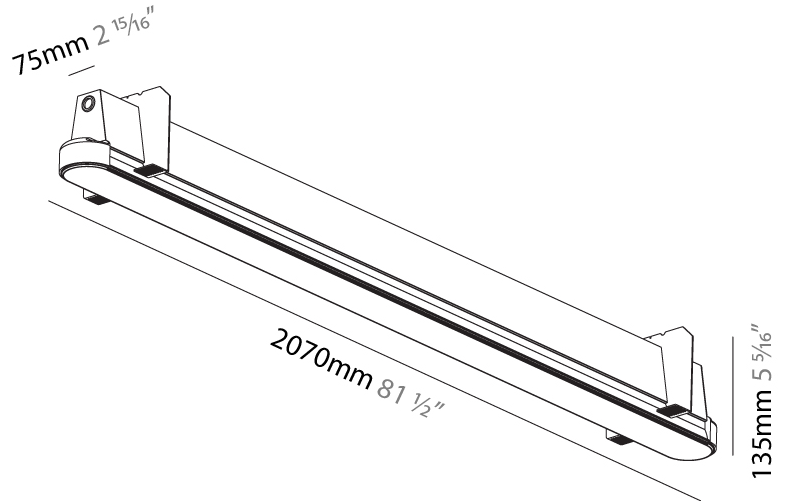

PHYSICAL

Shape: Oblong
Length (mm): 2070
Length (in): 81 1/2
Width (mm): 75
Width (in): 2 15/16
Height (mm): 135
Height (in): 5 5/16
Ceiling Thickness (mm): 10 / 12.5 / 15
Ceiling Thickness (in): 3/8 or 1/2 or 9/16
Min. Recessing Depth (mm): 170
Min. Recessing Depth (in): 6 11/16
Light Distribution: Direct
Weight (kg): 15.71
Weight (lbs): 17.73
Installation Requirement: Ceiling Thickness: 10mm / 12mm / 15mm
Diffuser: PMMA - Opal
Fixture Finish: SSR / BKV / CWI / CRY / HAB / UFT / ITA / RUA / FTG / MYG / LOD / PUS / FRO / FUP / KIA / POP / BLS / SPG / MEY / GOH / GUM / CHC / COM / ABZ / JAG / OBR / MOS / ROR
Fixture Material: Aluminum
Cut-out Measurements: 2088mm / 82 3/16" x 92mm / 3 5/8"
Upon Request: Unique Sizes Unique Ceiling Thickness

ELECTRICAL

Lamp Type: LED (Zhaga Standard)
Input Wattage (W): 35.4
Total Output Wattage (W): 28 / 22.4 (3500K)
Dimming: 0-10V Dimming / Phase Dimming (120Vac Only)
Driver Included: Yes
Driver Location: Integrated
Driver Type: Constant Current - 120 / 277Vac
Driver Class: Class 2
Input Voltage (V): 120 - 277
Constant Current (MA): 350 / 700 (3500K)

LED

Color Temperature (°K): 3000 / 3500 / 4000
Max. Delivered Lumen (lm): 2400 / 2479 / 2530
CRI: >90 CRI
Lamp Life (hrs): 50000
Upon Request: Special Color Temperature RGB-W Tunable White CRI (no minimum qty) price increase + longer lead time

OPTICAL

RATINGS AND CERTIFICATIONS

Certified By: Certified for North American Standards
IP rating: IP20