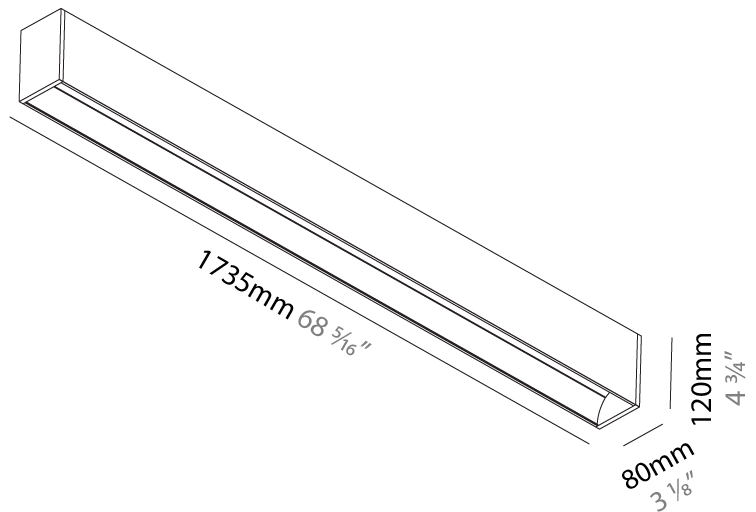

1. To build a product code in our configurator select the specify button on the base model # product page
2. To build a manual product code on this datasheet choose from the options listed below in blue font and add the suffix to the base model #

GENERAL

Series: Groove
Subseries: Groove Square
Brand: Prolicht
Division: Architectural
Mounting Type: Surface
Mounting Location: Ceiling
Subcategory: Profile

PHYSICAL

Shape: Rectangle
Length (mm): 1735
Length (in): 68 5/16
Width (mm): 80
Width (in): 3 1/8
Height (mm): 120
Height (in): 4 3/4
Light Distribution: Direct
Weight (kg): 7.445
Weight (lbs): 16.38
Diffuser: PMMA - Opal
Fixture Finish: ANA / SSR / BKV / CWI / CRY / HAB / MSR / UFT / ITA / RUA / OGR / FTG / MYG / RWR / LOD / PUS / FRO / FUP / KIA / POP / BLS / SPG / MEY / GOH / GUM / CHC / COM / ABZ / JAG / OBR / MOS / ROR
Fixture Material: Aluminum

ELECTRICAL

Lamp Type: LED (Zhaga Standard)
Input Wattage (W): 30.4
Total Output Wattage (W): 24 / 19.2 (3500K)
Dimming: 0-10V Dimming / Phase Dimming (120Vac Only)
Driver Included: Yes
Driver Location: Integrated
Driver Type: Constant Current - 120 / 277Vac
Driver Class: Class 2
Input Voltage (V): 120 - 277
Constant Current (MA): 350 / 600 (3500K)

LED

Color Temperature (°K): 3000 / 3500 / 4000
Max. Delivered Lumen (lm): 2050 / 2127 / 2170
CRI: >90 CRI
Lamp Life (hrs): 50000

OPTICAL

RATINGS AND CERTIFICATIONS

Certified By: Certified for North American Standards
IP rating: IP20