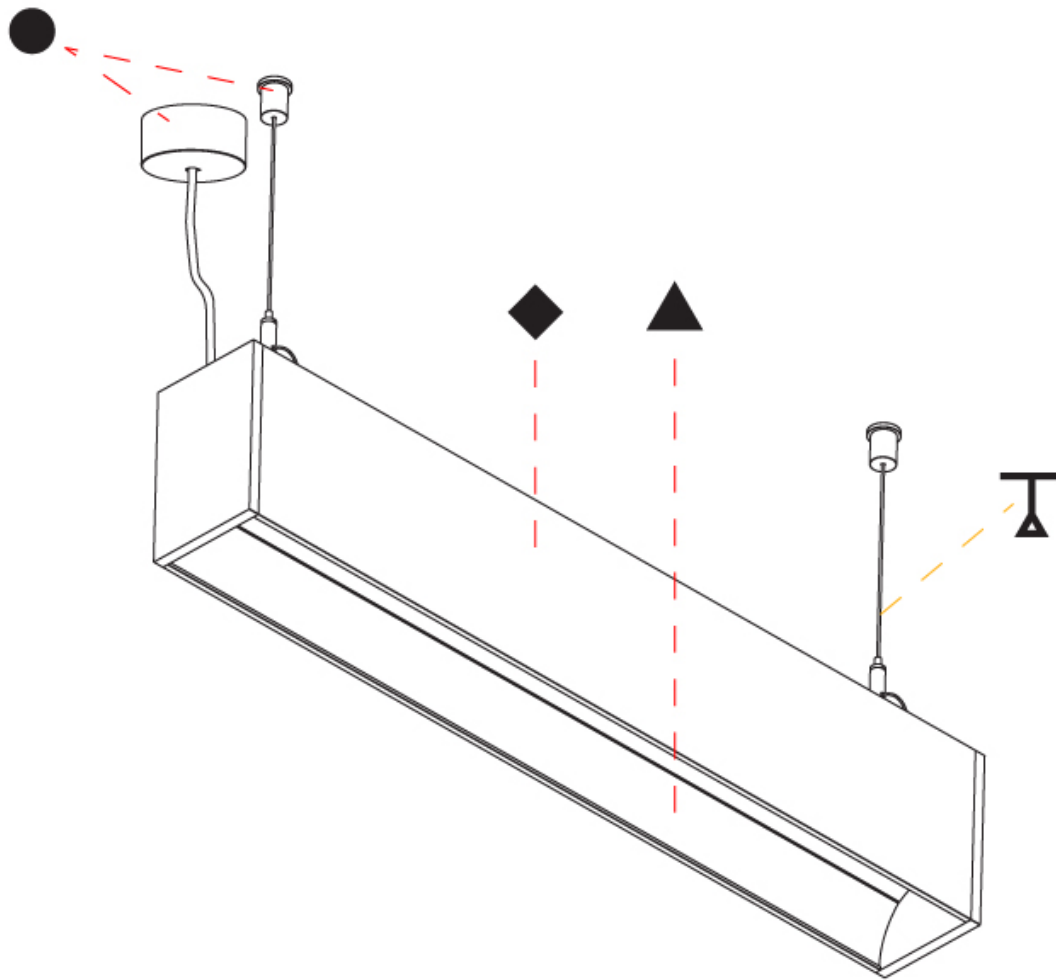

GROOVE SQUARE SUSPENSION

A30811-

PROJECT	_____
TYPE	_____
SPECIFIER	_____
QUANTITY	_____
DATE	_____

A