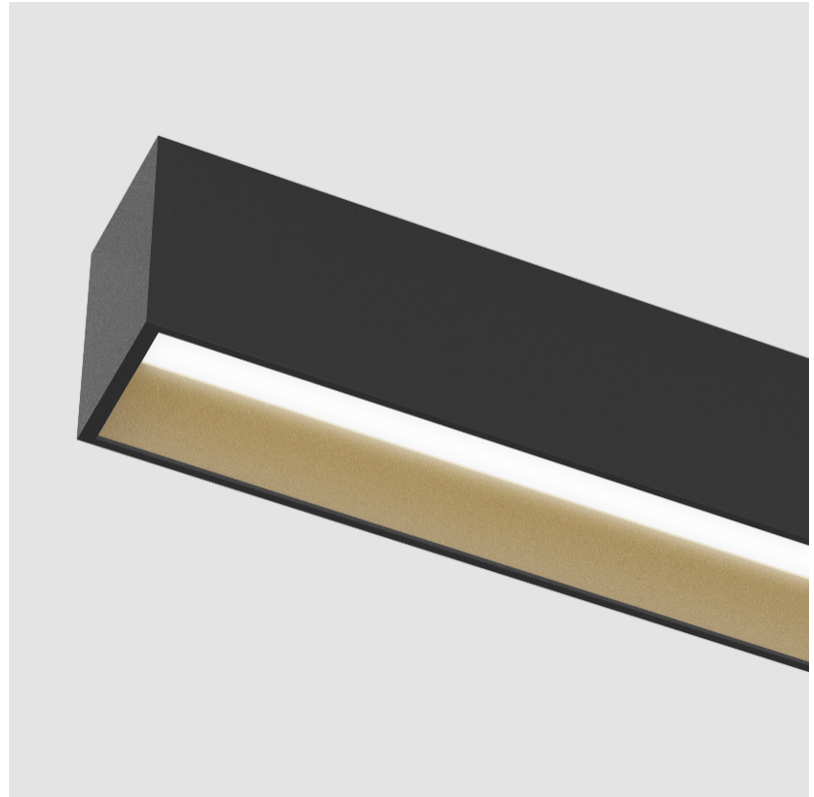

1. To build a product code in our configurator select the specify button on the base model # product page
2. To build a manual product code on this datasheet choose from the options listed below in blue font and add the suffix to the base model #

GENERAL

Series: Groove
Subseries: Groove Square
Brand: Prolicht
Division: Architectural
Mounting Type: Surface
Mounting Location: Ceiling
Subcategory: Profile

PHYSICAL

Shape: Rectangle
Length (mm): 1735
Length (in): 68 5/16
Width (mm): 80
Width (in): 3 1/8
Height (mm): 120
Height (in): 4 3/4
Light Distribution: Direct
Weight (kg): 7.445
Weight (lbs): 16.38
Diffuser: PMMA - Opal
Fixture Finish: ANA / SSR / BKV / CWI / CRY / HAB / MSR / UFT / ITA / RUA / OGR / FTG / MYG / RWR / LOD / PUS / FRO / FUP / KIA / POP / BLS / SPG / MEY / GOH / GUM / CHC / COM / ABZ / JAG / OBR / MOS / ROR
Fixture Material: Aluminum

ELECTRICAL

Lamp Type: LED (Zhaga Standard)
Input Wattage (W): 30.4
Total Output Wattage (W): 24 / 19.2 (3500K)
Dimming: 0-10V Dimming / Phase Dimming (120Vac Only)
Driver Included: Yes
Driver Location: Integrated
Driver Type: Constant Current - 120 / 277Vac
Driver Class: Class 2
Input Voltage (V): 120 - 277
Constant Current (MA): 350 / 600 (3500K)

LED

Color Temperature (°K): 3000 / 3500 / 4000
Max. Delivered Lumen (lm): 2050 / 2127 / 2170
CRI: >90 CRI
Lamp Life (hrs): 50000

OPTICAL

RATINGS AND CERTIFICATIONS

Certified By: Certified for North American Standards
IP rating: IP20