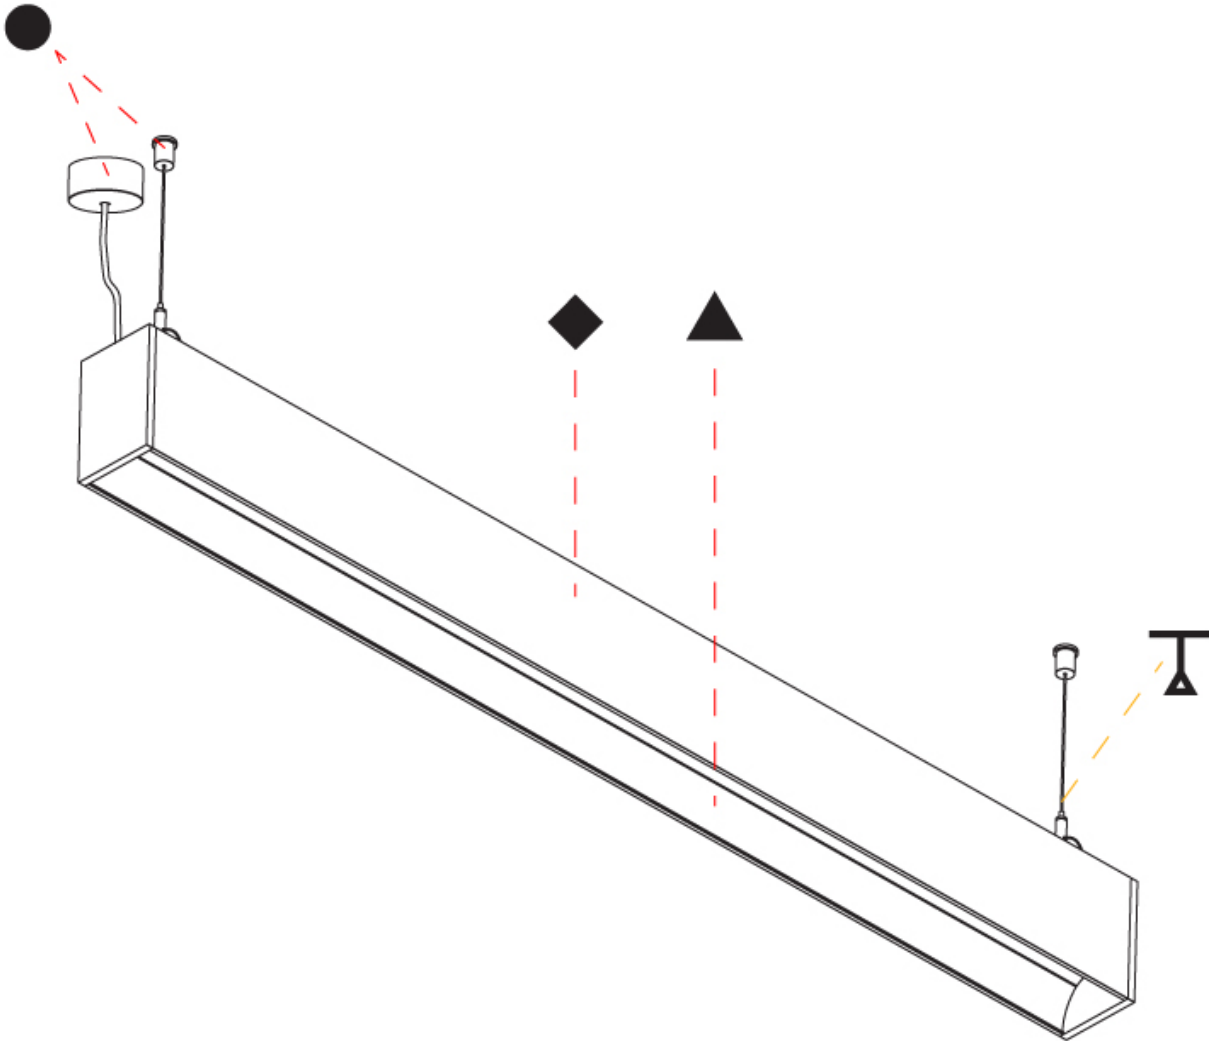

GROOVE SQUARE SUSPENSION

A30814-

PROJECT	_____
TYPE	_____
SPECIFIER	_____
QUANTITY	_____
DATE	_____

A