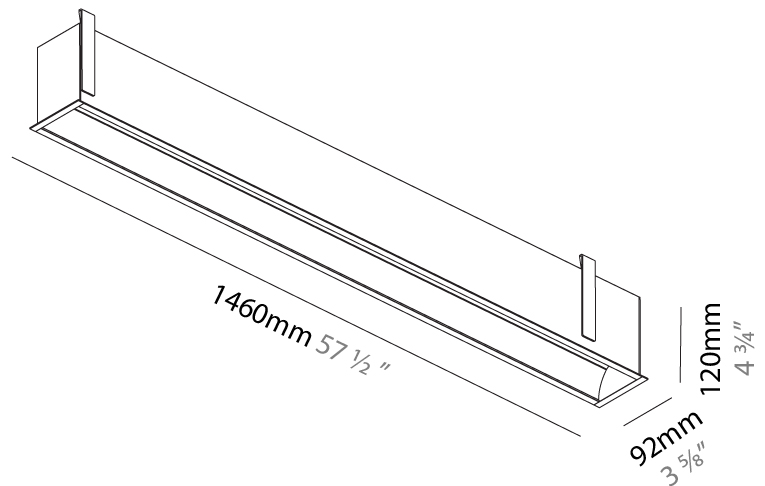

GENERAL

Series: Groove
Subseries: Groove Square
Brand: Prolicht
Division: Architectural
Mounting Type: Recessed
Mounting Location: Ceiling
Subcategory: Profile

PHYSICAL

Shape: Rectangle
Length (mm): 1460
Length (in): 57 1/2
Width (mm): 92
Width (in): 3 5/8
Height (mm): 120
Height (in): 4 3/4
Ceiling Thickness (mm): 10 / 12.5 / 15 / 25
Ceiling Thickness (in): 3/8 or 1/2 or 9/16 or 1
Min. Recessing Depth (mm): 160
Min. Recessing Depth (in): 6 5/16
Light Distribution: Direct
Weight (kg): 6.306
Weight (lbs): 13.87
Diffuser: PMMA - Opal
Fixture Finish: ANA / SSR / BKV / CWI / CRY / HAB / MSR / UFT / ITA / RUA / OGR / FTG / MYG / RWR / LOD / PUS / FRO / FUP / KIA / POP / BLS / SPG / MEY / GOH / GUM / CHC / COM / ABZ / JAG / OBR / MOS / ROR
Fixture Material: Aluminum
Cut-out Measurements: 1450mm / 57 1/16" x 85mm / 3 3/8"

ELECTRICAL

Lamp Type: LED (Zhaga Standard)
Input Wattage (W): 25.3
Total Output Wattage (W): 20 / 16 (3500K)
Dimming: 0-10V Dimming / Phase Dimming (120Vac Only)
Driver Included: Yes
Driver Location: Integrated
Driver Type: Constant Current - 120 / 277Vac
Driver Class: Class 2
Input Voltage (V): 120 - 277
Constant Current (MA): 350 / 500 (3500K)

LED

Color Temperature (°K): 3000 / 3500 / 4000
Max. Delivered Lumen (lm): 1710 / 1774 / 1810
CRI: >90 CRI
Lamp Life (hrs): 50000

OPTICAL

RATINGS AND CERTIFICATIONS

Certified By: Certified for North American Standards
IP rating: IP20