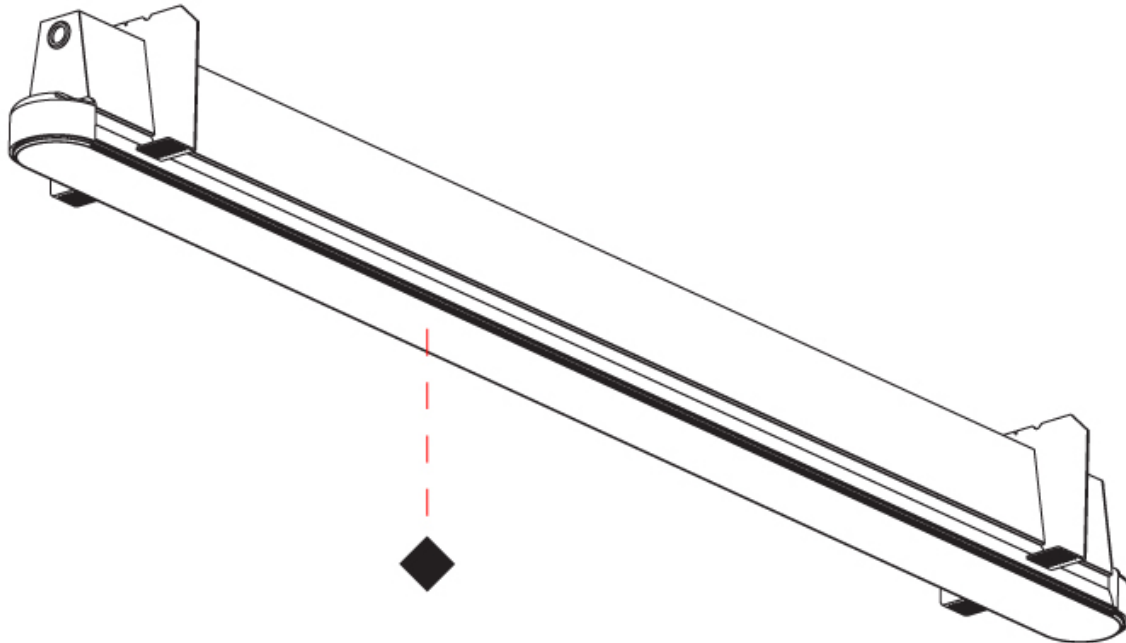

GROOVE ROUND TRIMLESS

A35658-

PROJECT	_____
TYPE	_____
SPECIFIER	_____
QUANTITY	_____
DATE	_____