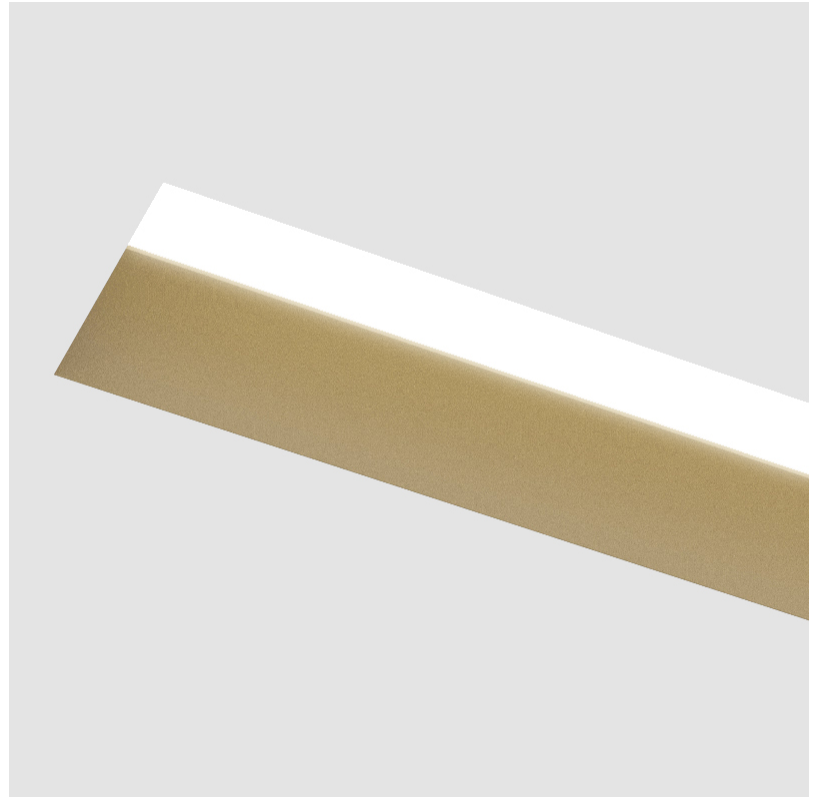

PHYSICAL

Shape: Rectangle
Length (mm): 2000
Length (in): 78 3/4
Width (mm): 75
Width (in): 2 15/16
Height (mm): 135
Height (in): 5 5/16
Ceiling Thickness (mm): 10 / 12.5 / 15
Ceiling Thickness (in): 3/8 or 1/2 or 9/16
Min. Recessing Depth (mm): 170
Min. Recessing Depth (in): 6 11/16
Light Distribution: Direct
Weight (kg): 7.728
Weight (lbs): 17.04
Diffuser: PMMA - Opal
Fixture Finish: SSR / BKV / CWI / CRY / HAB / UFT / ITA / RUA / FTG / MYG / LOD / PUS / FRO / FUP / KIA / POP / BLS / SPG / MEY / GOH / GUM / CHC / COM / ABZ / JAG / OBR / MOS / ROR
Fixture Material: Aluminum
Cut-out Measurements: 2010mm / 79 1/8" x 92mm / 3 5/8"
Upon Request: Unique Sizes Unique Ceiling Thickness

ELECTRICAL

Lamp Type: LED (Zhaga Standard)
Input Wattage (W): 35.4
Total Output Wattage (W): 28 / 22.8 (3500K)
Dimming: 0-10V Dimming / Phase Dimming (120Vac Only)
Driver Included: Yes
Driver Location: Integrated
Driver Type: Constant Current - 120 / 277Vac
Driver Class: Class 2
Input Voltage (V): 120 - 277
Constant Current (MA): 350 / 700 (3500K)

LED

Color Temperature (°K): 3000 / 3500 / 4000
Max. Delivered Lumen (lm): 2400 / 2479 / 2530
CRI: >90 CRI
Lamp Life (hrs): 50000
Upon Request: Special Color Temperature RGB-W Tunable White CRI (no minimum qty) price increase + longer lead time

OPTICAL

RATINGS AND CERTIFICATIONS

Certified By: Certified for North American Standards
IP rating: IP20