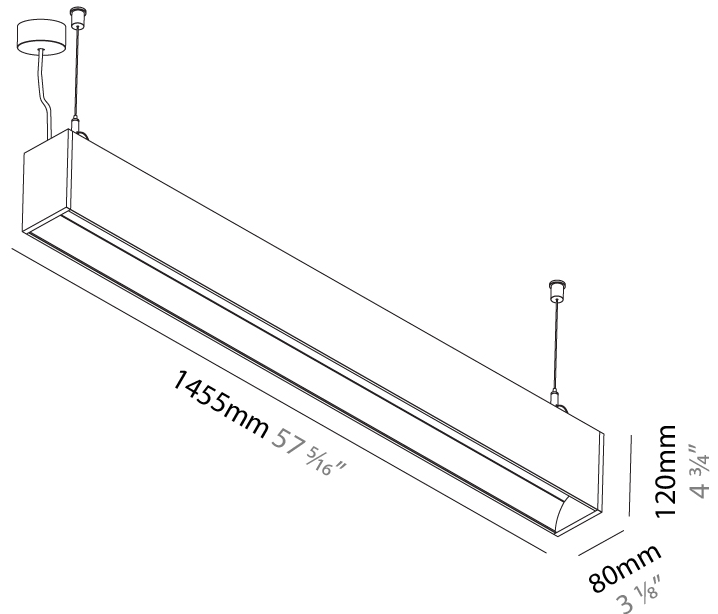

GENERAL

Series: Groove
Subseries: Groove Square
Brand: Prolight
Division: Architectural
Mounting Type: Suspension
Mounting Location: Ceiling
Subcategory: Profile

PHYSICAL

Shape: Rectangle
Length (mm): 1455
Length (in): 57 5/16
Width (mm): 80
Width (in): 3 1/8
Height (mm): 120
Height (in): 4 3/4
Max. Overall Height (mm): 2120
Max. Overall Height (in): 83 7/16
Light Distribution: Direct
Weight (kg): 6.691
Weight (lbs): 14.751
Diffuser: PMMA - Opal
Fixture Finish: ANA / SSR / BKV / CWI / CRY / HAB / MSR / UFT / ITA / RUA / OGR / FTG / MYG / RWR / LOD / PUS / FRO / FUP / KIA / POP / BLS / SPG / MEY / GOH / GUM / CHC / COM / ABZ / JAG / OBR / MOS / ROR
Fixture Material: Aluminum
Cable Details: 2000mm or 6000mm Transparent Cable

ELECTRICAL

Lamp Type: LED (Zhaga Standard)
Input Wattage (W): 25.3
Total Output Wattage (W): 20 / 16 (3500K)
Dimming: 0-10V Dimming / Phase Dimming (120Vac Only)
Driver Included: Yes
Driver Location: Integrated
Driver Type: Constant Current - 120 / 277Vac
Driver Class: Class 2
Input Voltage (V): 120 - 277
Constant Current (MA): 350 / 500 (3500K)

LED

Color Temperature (°K): 3000 / 3500 / 4000
Max. Delivered Lumen (lm): 1710 / 1774 / 1810
CRI: >90 CRI
Lamp Life (hrs): 50000

OPTICAL

RATINGS AND CERTIFICATIONS

Certified By: Certified for North American Standards
IP rating: IP20