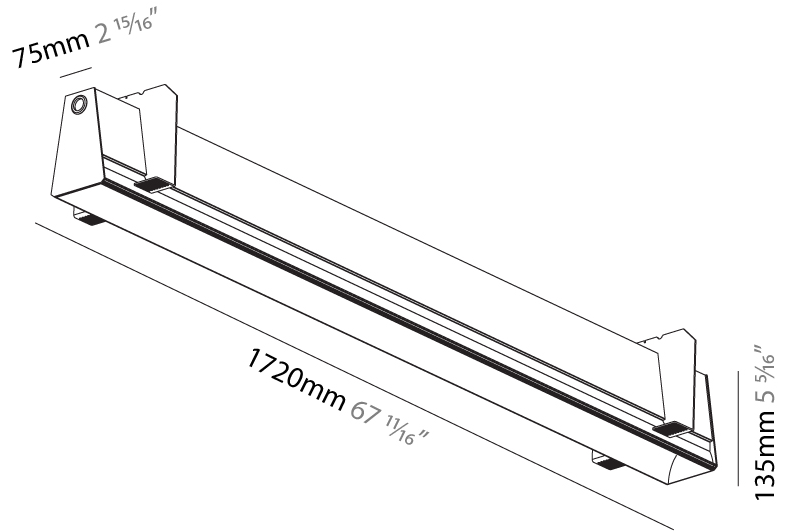

PHYSICAL

Shape: Rectangle
Length (mm): 1720
Length (in): 67 ¹¹/₁₆
Width (mm): 75
Width (in): 2 ¹⁵/₁₆
Height (mm): 135
Height (in): 5 ⁵/₁₆
Ceiling Thickness (mm): 10 / 12.5 / 15
Ceiling Thickness (in): 3/8 or 1/2 or 9/16
Min. Recessing Depth (mm): 170
Min. Recessing Depth (in): 6 ¹¹/₁₆
Light Distribution: Direct
Weight (kg): 6.812
Weight (lbs): 14.99
Diffuser: PMMA - Opal
Fixture Finish: SSR / BKV / CWI / CRY / HAB / UFT / ITA / RUA / FTG / MYG / LOD / PUS / FRO / FUP / KIA / POP / BLS / SPG / MEY / GOH / GUM / CHC / COM / ABZ / JAG / OBR / MOS / ROR
Fixture Material: Aluminum
Cut-out Measurements: 1730mm / 68 1/8" x 92mm / 3 5/8"
Upon Request: Unique Sizes Unique Ceiling Thickness

ELECTRICAL

Lamp Type: LED (Zhaga Standard)
Input Wattage (W): 30.4
Total Output Wattage (W): 24 / 19.2 (3500K)
Dimming: 0-10V Dimming / Phase Dimming (120Vac Only)
Driver Included: Yes
Driver Location: Integrated
Driver Type: Constant Current - 120 / 277Vac
Driver Class: Class 2
Input Voltage (V): 120 - 277
Constant Current (MA): 350 / 600 (3500K)

LED

Color Temperature (°K): 3000 / 3500 / 4000
Max. Delivered Lumen (lm): 2050 / 2127 / 2170
CRI: >90 CRI
Lamp Life (hrs): 50000
Upon Request: Special Color Temperature RGB-W Tunable White CRI (no minimum qty) price increase + longer lead time

OPTICAL

RATINGS AND CERTIFICATIONS

Certified By: Certified for North American Standards
IP rating: IP20