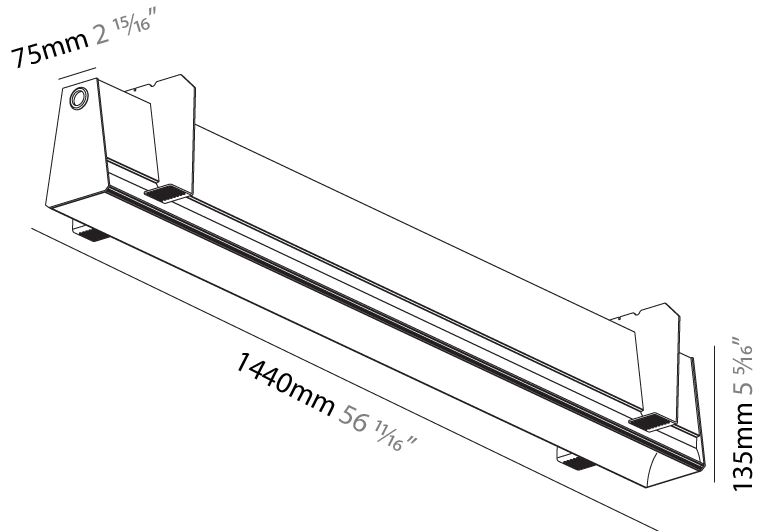

PHYSICAL

Shape: Rectangle
Length (mm): 1440
Length (in): 56 11/16
Width (mm): 75
Width (in): 2 15/16
Height (mm): 135
Height (in): 5 5/16
Ceiling Thickness (mm): 10 / 12.5 / 15
Ceiling Thickness (in): 3/8 or 1/2 or 9/16
Min. Recessing Depth (mm): 170
Min. Recessing Depth (in): 6 11/16
Light Distribution: Direct
Weight (kg): 5.62
Weight (lbs): 12.36
Diffuser: PMMA - Opal
Fixture Finish: SSR / BKV / CWI / CRY / HAB / UFT / ITA / RUA / FTG / MYG / LOD / PUS / FRO / FUP / KIA / POP / BLS / SPG / MEY / GOH / GUM / CHC / COM / ABZ / JAG / OBR / MOS / ROR
Fixture Material: Aluminum
Cut-out Measurements: 1450mm / 57 1/16" x 92mm / 3 5/8"
Upon Request: Unique Sizes Unique Ceiling Thickness

ELECTRICAL

Lamp Type: LED (Zhaga Standard)
Input Wattage (W): 25.3
Total Output Wattage (W): 20 / 16 (3500K)
Dimming: 0-10V Dimming / Phase Dimming (120Vac Only)
Driver Included: Yes
Driver Location: Integrated
Driver Type: Constant Current - 120 / 277Vac
Driver Class: Class 2
Input Voltage (V): 120 - 277
Constant Current (MA): 350 / 500 (3500K)

LED

Color Temperature (°K): 3000 / 3500 / 4000
Max. Delivered Lumen (lm): 1710 / 1774 / 1810
CRI: >90 CRI
Lamp Life (hrs): 50000
Upon Request: Special Color Temperature RGB-W Tunable White CRI (no minimum qty) price increase + longer lead time

OPTICAL

RATINGS AND CERTIFICATIONS

Certified By: Certified for North American Standards
IP rating: IP20