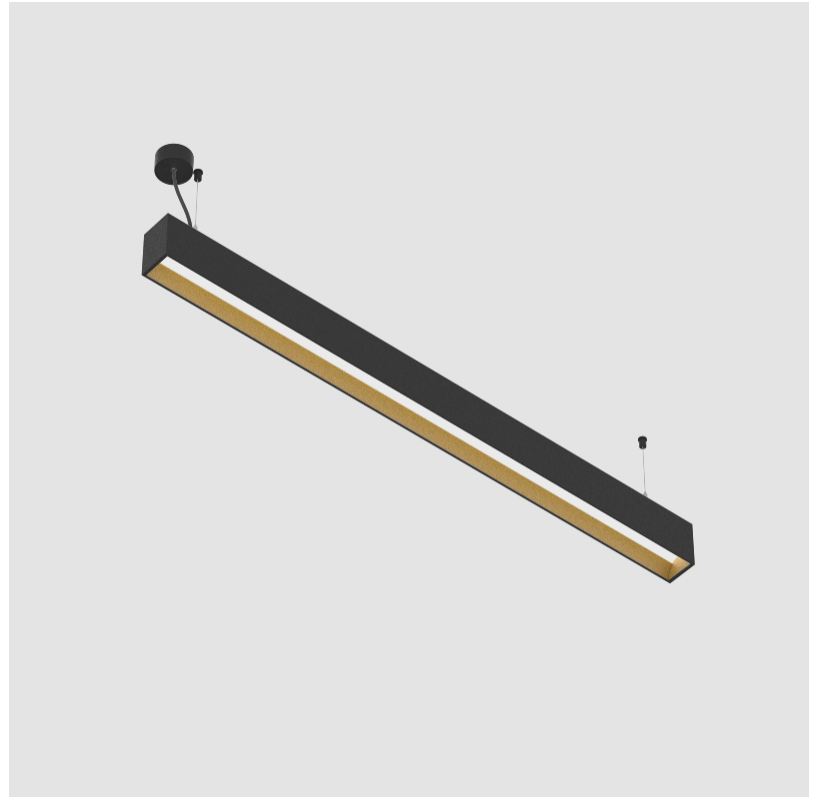

GENERAL

Series: Groove
Subseries: Groove Square
Brand: Prolight
Division: Architectural
Mounting Type: Suspension
Mounting Location: Ceiling
Subcategory: Profile

PHYSICAL

Shape: Rectangle
Length (mm): 1455
Length (in): 57 5/16
Width (mm): 80
Width (in): 3 1/8
Height (mm): 120
Height (in): 4 3/4
Max. Overall Height (mm): 2120
Max. Overall Height (in): 83 7/16
Light Distribution: Direct
Weight (kg): 6.691
Weight (lbs): 14.751
Diffuser: PMMA - Opal
Fixture Finish: ANA / SSR / BKV / CWI / CRY / HAB / MSR / UFT / ITA / RUA / OGR / FTG / MYG / RWR / LOD / PUS / FRO / FUP / KIA / POP / BLS / SPG / MEY / GOH / GUM / CHC / COM / ABZ / JAG / OBR / MOS / ROR
Fixture Material: Aluminum
Cable Details: 2000mm or 6000mm Transparent Cable

ELECTRICAL

Lamp Type: LED (Zhaga Standard)
Input Wattage (W): 25.3
Total Output Wattage (W): 20 / 16 (3500K)
Dimming: 0-10V Dimming / Phase Dimming (120Vac Only)
Driver Included: Yes
Driver Location: Integrated
Driver Type: Constant Current - 120 / 277Vac
Driver Class: Class 2
Input Voltage (V): 120 - 277
Constant Current (MA): 350 / 500 (3500K)

LED

Color Temperature (°K): 3000 / 3500 / 4000
Max. Delivered Lumen (lm): 1710 / 1774 / 1810
CRI: >90 CRI
Lamp Life (hrs): 50000

OPTICAL

RATINGS AND CERTIFICATIONS

Certified By: Certified for North American Standards
IP rating: IP20