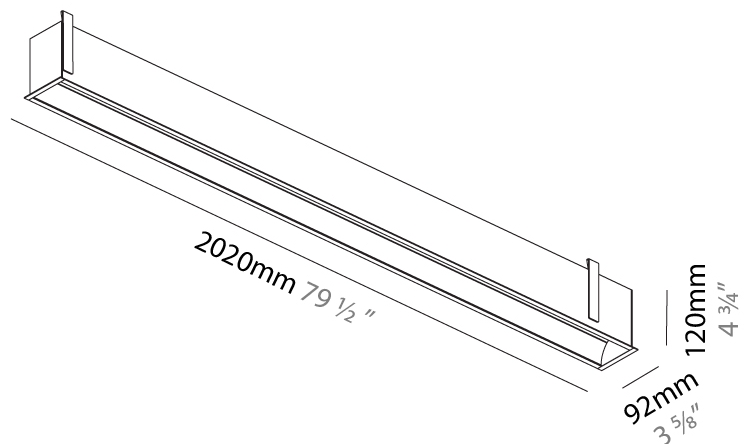

GENERAL

Series: Groove
Subseries: Groove Square
Brand: Prolicht
Division: Architectural
Mounting Type: Recessed
Mounting Location: Ceiling
Subcategory: Profile

PHYSICAL

Shape: Rectangle
Length (mm): 2020
Length (in): 79 1/2
Width (mm): 92
Width (in): 3 5/8
Height (mm): 120
Height (in): 4 3/4
Ceiling Thickness (mm): 10 - 25
Ceiling Thickness (in): 3/8 - 1
Min. Recessing Depth (mm): 160
Min. Recessing Depth (in): 6 5/16
Light Distribution: Direct
Weight (kg): 8.638
Weight (lbs): 19
Diffuser: PMMA - Opal
Fixture Finish: [ANA / SSR / BKV / CWI / CRY / HAB / MSR / UFT / ITA / RUA / OGR / FTG / MYG / RWR / LOD / PUS / FRO / FUP / KIA / POP / BLS / SPG / MEY / GOH / GUM / CHC / COM / ABZ / JAG / OBR / MOS / ROR](#)
Fixture Material: Aluminum
Cut-out Measurements: 2010mm / 79 1/8" x 85mm / 3 3/8"

ELECTRICAL

Lamp Type: LED (Zhaga Standard)
Input Wattage (W): 35.4
Total Output Wattage (W): 28 / 22.4 (3500K)
[Dimming: 0-10V Dimming / Phase Dimming (120Vac Only)](#)
Driver Included: Yes
Driver Location: Integrated
Driver Type: Constant Current - 120 / 277Vac
Driver Class: Class 2
Input Voltage (V): 120 - 277
Constant Current (MA): 350 / 700 (3500K)

LED

[Color Temperature (°K): 3000 / 3500 / 4000](#)
Max. Delivered Lumen (lm): 2400 / 2479 / 2530
CRI: >90 CRI
Lamp Life (hrs): 50000

OPTICAL

RATINGS AND CERTIFICATIONS

Certified By: Certified for North American Standards
IP rating: IP20