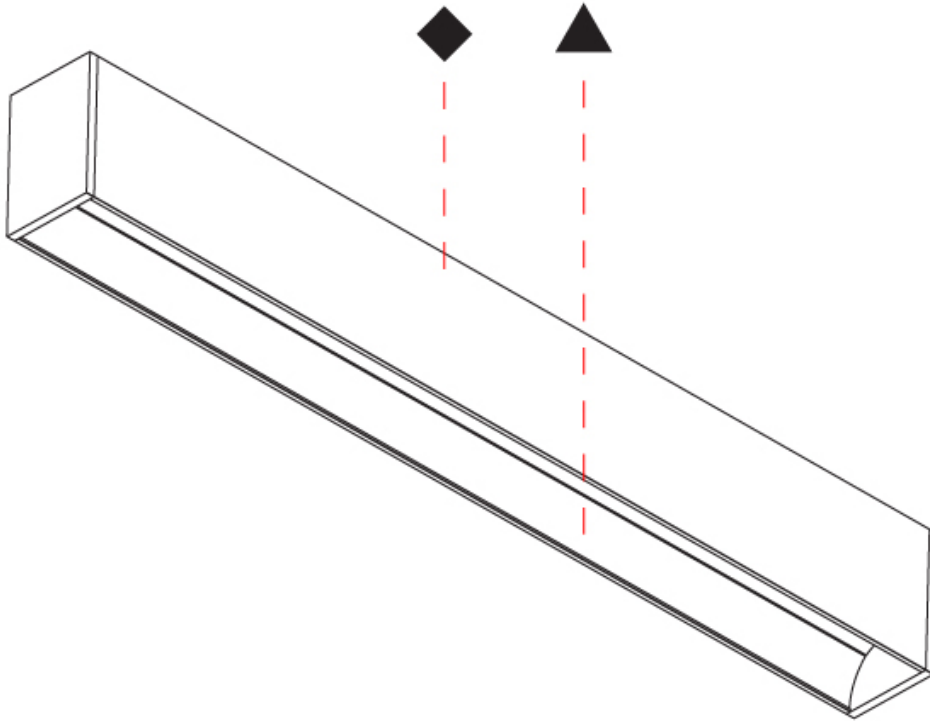

GROOVE SQUARE SURFACE

A3D129-

PROJECT

TYPE

SPECIFIER

QUANTITY

DATE