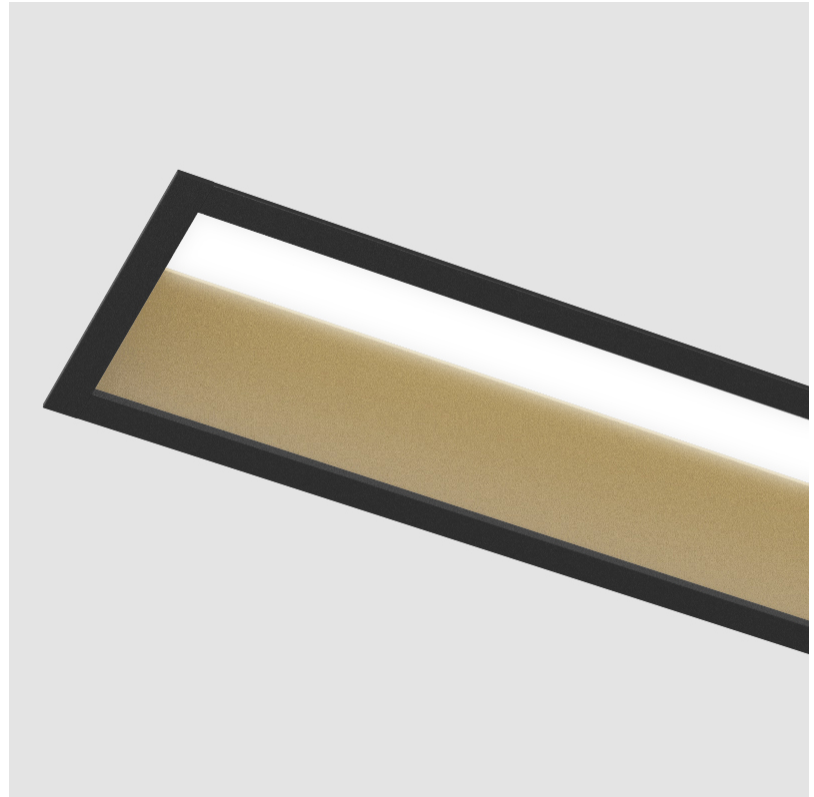

GENERAL

Series: Groove
Subseries: Groove Square
Brand: Prolight
Division: Architectural
Mounting Type: Recessed
Mounting Location: Ceiling
Subcategory: Profile

PHYSICAL

Shape: Rectangle
Length (mm): 1180
Length (in): 46 7/16
Width (mm): 92
Width (in): 3 5/8
Height (mm): 120
Height (in): 4 3/4
Ceiling Thickness (mm): 10 - 25
Ceiling Thickness (in): 3/8 - 1
Min. Recessing Depth (mm): 160
Min. Recessing Depth (in): 6 5/16
Light Distribution: Direct
Weight (kg): 5.195
Weight (lbs): 11.43
Diffuser: PMMA - Opal
Fixture Finish: [ANA / SSR / BKV / CWI / CRY / HAB / MSR / UFT / ITA / RUA / OGR / FTG / MYG / RWR / LOD / PUS / FRO / FUP / KIA / POP / BLS / SPG / MEY / GOH / GUM / CHC / COM / ABZ / JAG / OBR / MOS / ROR](#)
Fixture Material: Aluminum
Cut-out Measurements: 1170mm / 46 1/16" x 85mm / 3 3/8"

ELECTRICAL

Lamp Type: LED (Zhaga Standard)
Input Wattage (W): 20.2
Total Output Wattage (W): 16 / 12.8 (3500K)
[Dimming: 0-10V Dimming / Phase Dimming (120Vac Only)](#)
Driver Included: Yes
Driver Location: Integrated
Driver Type: Constant Current - 120 / 277Vac
Driver Class: Class 2
Input Voltage (V): 120 - 277
Constant Current (MA): 350 / 400 (3500K)

LED

[Color Temperature (°K): 3000 / 3500 / 4000](#)
Max. Delivered Lumen (lm): 1370 / 1421 / 1450
CRI: >90 CRI
Lamp Life (hrs): 50000

OPTICAL

RATINGS AND CERTIFICATIONS

Certified By: Certified for North American Standards
IP rating: IP20