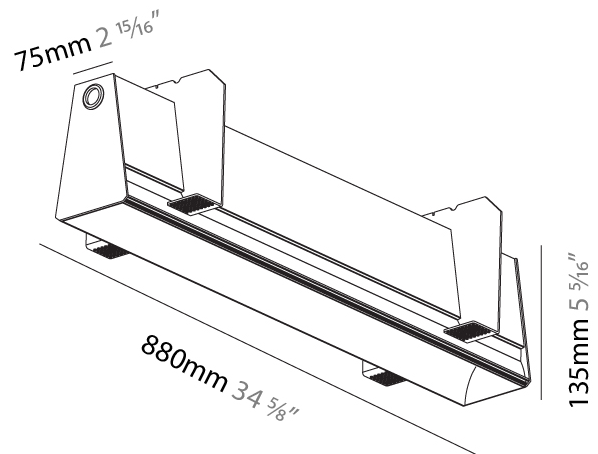

PHYSICAL

Shape: Rectangle
Length (mm): 880
Length (in): 34 ⁵/₈
Width (mm): 75
Width (in): 2 ¹⁵/₁₆
Height (mm): 135
Height (in): 5 ⁵/₁₆
Ceiling Thickness (mm): 10 / 12.5 / 15
Ceiling Thickness (in): 3/8 or 1/2 or 9/16
Min. Recessing Depth (mm): 170
Min. Recessing Depth (in): 6 ¹¹/₁₆
Light Distribution: Direct
Weight (kg): 3.786
Weight (lbs): 8.33
Diffuser: PMMA - Opal
Fixture Finish: SSR / BKV / CWI / CRY / HAB / UFT / ITA / RUA / FTG / MYG / LOD / PUS / FRO / FUP / KIA / POP / BLS / SPG / MEY / GOH / GUM / CHC / COM / ABZ / JAG / OBR / MOS / ROR
Fixture Material: Aluminum
Cut-out Measurements: 890mm / 35 1/16" x 92mm / 3 5/8"
Upon Request: Unique Sizes Unique Ceiling Thickness

ELECTRICAL

Lamp Type: LED (Zhaga Standard)
Input Wattage (W): 15.2
Total Output Wattage (W): 12 / 11.2 (3500K)
Dimming: 0-10V Dimming / Phase Dimming (120Vac Only)
Driver Included: Yes
Driver Location: Integrated
Driver Type: Constant Current - 120 / 277Vac
Driver Class: Class 2
Input Voltage (V): 120 - 277
Constant Current (MA): 350 / 375 (3500K)

LED

Color Temperature (°K): 3000 / 3500 / 4000
Max. Delivered Lumen (lm): 1030 / 1058 / 1080
CRI: >90 CRI
Lamp Life (hrs): 50000
Upon Request: Special Color Temperature RGB-W Tunable White CRI (no minimum qty) price increase + longer lead time

OPTICAL

RATINGS AND CERTIFICATIONS

Certified By: Certified for North American Standards
IP rating: IP20