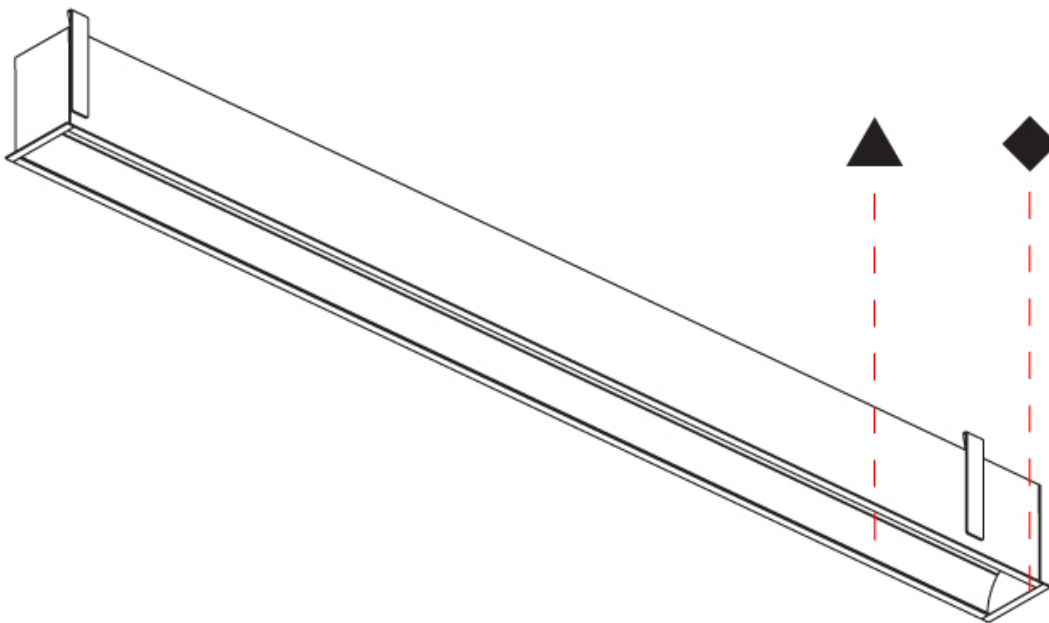

GROOVE SQUARE RECESSED

A35663-

PROJECT _____

TYPE _____

SPECIFIER _____

QUANTITY _____

DATE _____