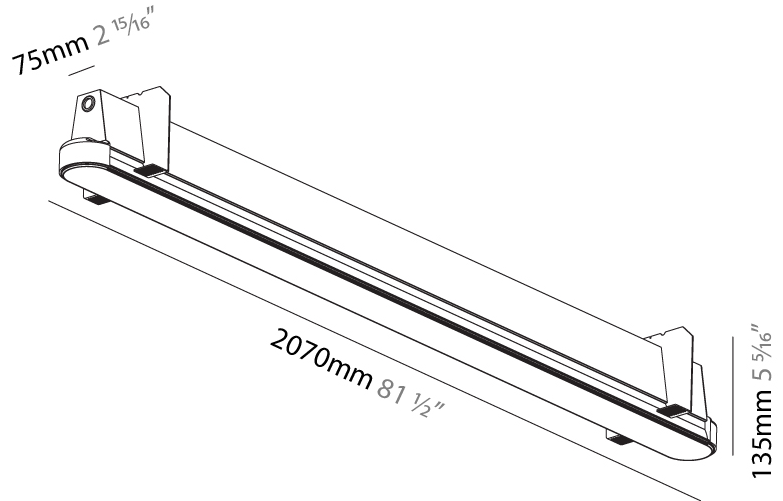

PHYSICAL

Shape: Oblong
Length (mm): 2070
Length (in): 81 1/2
Width (mm): 75
Width (in): 2 15/16
Height (mm): 135
Height (in): 5 5/16
Ceiling Thickness (mm): 10 / 12.5 / 15
Ceiling Thickness (in): 3/8 or 1/2 or 9/16
Min. Recessing Depth (mm): 170
Min. Recessing Depth (in): 6 11/16
Light Distribution: Direct
Weight (kg): 15.71
Weight (lbs): 17.73
Installation Requirement: Ceiling Thickness: 10mm / 12mm / 15mm
Diffuser: PMMA - Opal
Fixture Finish: SSR / BKV / CWI / CRY / HAB / UFT / ITA / RUA / FTG / MYG / LOD / PUS / FRO / FUP / KIA / POP / BLS / SPG / MEY / GOH / GUM / CHC / COM / ABZ / JAG / OBR / MOS / ROR
Fixture Material: Aluminum
Cut-out Measurements: 2088mm / 82 3/16" x 92mm / 3 5/8"
Upon Request: Unique Sizes Unique Ceiling Thickness

ELECTRICAL

Lamp Type: LED (Zhaga Standard)
Input Wattage (W): 35.4
Total Output Wattage (W): 28 / 22.4 (3500K)
Dimming: 0-10V Dimming / Phase Dimming (120Vac Only)
Driver Included: Yes
Driver Location: Integrated
Driver Type: Constant Current - 120 / 277Vac
Driver Class: Class 2
Input Voltage (V): 120 - 277
Constant Current (MA): 350 / 700 (3500K)

LED

Color Temperature (°K): 3000 / 3500 / 4000
Max. Delivered Lumen (lm): 2400 / 2479 / 2530
CRI: >90 CRI
Lamp Life (hrs): 50000
Upon Request: Special Color Temperature RGB-W Tunable White CRI (no minimum qty) price increase + longer lead time

OPTICAL

RATINGS AND CERTIFICATIONS

Certified By: Certified for North American Standards
IP rating: IP20