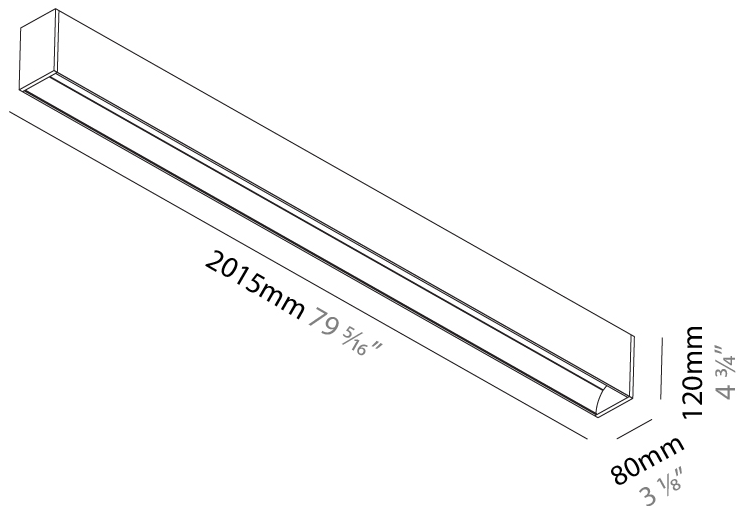

1. To build a product code in our configurator select the specify button on the base model # product page
2. To build a manual product code on this datasheet choose from the options listed below in blue font and add the suffix to the base model #

GENERAL

Series: Groove
Subseries: Groove Square
Brand: Prolicht
Division: Architectural
Mounting Type: Surface
Mounting Location: Ceiling
Subcategory: Profile

PHYSICAL

Shape: Rectangle
Length (mm): 2015
Length (in): 79 ⁵/₁₆
Width (mm): 80
Width (in): 3 ¹/₈
Height (mm): 120
Height (in): 4 ³/₄
Light Distribution: Direct
Weight (kg): 8.541
Weight (lbs): 18.79
Diffuser: PMMA - Opal
Fixture Finish: ANA / SSR / BKV / CWI / CRY / HAB / MSR / UFT / ITA / RUA / OGR / FTG / MYG / RWR / LOD / PUS / FRO / FUP / KIA / POP / BLS / SPG / MEY / GOH / GUM / CHC / COM / ABZ / JAG / OBR / MOS / ROR
Fixture Material: Aluminum

ELECTRICAL

Lamp Type: LED (Zhaga Standard)
Input Wattage (W): 35.4
Total Output Wattage (W): 28 / 22.8 (3500K)
Dimming: 0-10V Dimming / Phase Dimming (120Vac Only)
Driver Included: Yes
Driver Location: Integrated
Driver Type: Constant Current - 120 / 277Vac
Driver Class: Class 2
Input Voltage (V): 120 - 277
Constant Current (MA): 350 / 700 (3500K)

LED

Color Temperature (°K): 3000 / 3500 / 4000
Max. Delivered Lumen (lm): 2400 / 2480 / 2530
CRI: >90 CRI
Lamp Life (hrs): 50000

OPTICAL

RATINGS AND CERTIFICATIONS

Certified By: Certified for North American Standards
IP rating: IP20