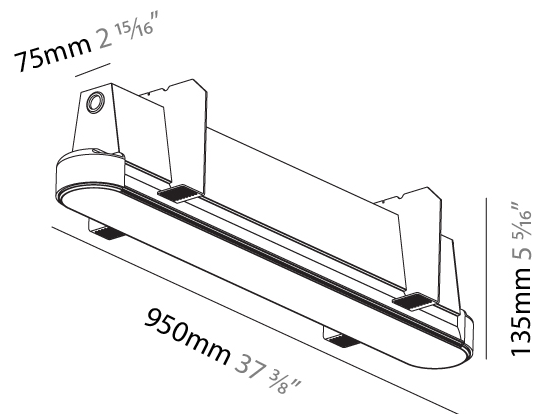

PHYSICAL

Shape: Oblong
Length (mm): 950
Length (in): 37 ³/₈
Width (mm): 75
Width (in): 2 ¹⁵/₁₆
Height (mm): 135
Height (in): 5 ⁵/₁₆
Ceiling Thickness (mm): 10 / 12.5 / 15
Ceiling Thickness (in): 3/8 or 1/2 or 9/16
Min. Recessing Depth (mm): 170
Min. Recessing Depth (in): 6 ¹¹/₁₆
Light Distribution: Direct
Weight (kg): 4.115
Weight (lbs): 9.1
Installation Requirement: Ceiling Thickness: 10mm / 12mm / 15mm
Diffuser: PMMA - Opal
Fixture Finish: SSR / BKV / CWI / CRY / HAB / UFT / ITA / RUA / FTG / MYG / LOD / PUS / FRO / FUP / KIA / POP / BLS / SPG / MEY / GOH / GUM / CHC / COM / ABZ / JAG / OBR / MOS / ROR
Fixture Material: Aluminum
Cut-out Measurements: 968mm / 38 1/8" x 92mm / 3 5/8"
Upon Request: Unique Sizes Unique Ceiling Thickness

ELECTRICAL

Lamp Type: LED (Zhaga Standard)
Input Wattage (W): 15.2
Total Output Wattage (W): 12 / 11.1 (3500K)
Dimming: 0-10V Dimming / Phase Dimming (120Vac Only)
Driver Included: Yes
Driver Location: Integrated
Driver Type: Constant Current - 120 / 277Vac
Driver Class: Class 2
Input Voltage (V): 120 - 277
Constant Current (MA): 350 / 375 (3500K)

LED

Color Temperature (°K): 3000 / 3500 / 4000
Max. Delivered Lumen (lm): 1030 / 1058 / 1080
CRI: >90 CRI
Lamp Life (hrs): 50000
Upon Request: Special Color Temperature RGB-W Tunable White CRI (no minimum qty) price increase + longer lead time

OPTICAL

RATINGS AND CERTIFICATIONS

Certified By: Certified for North American Standards
IP rating: IP20