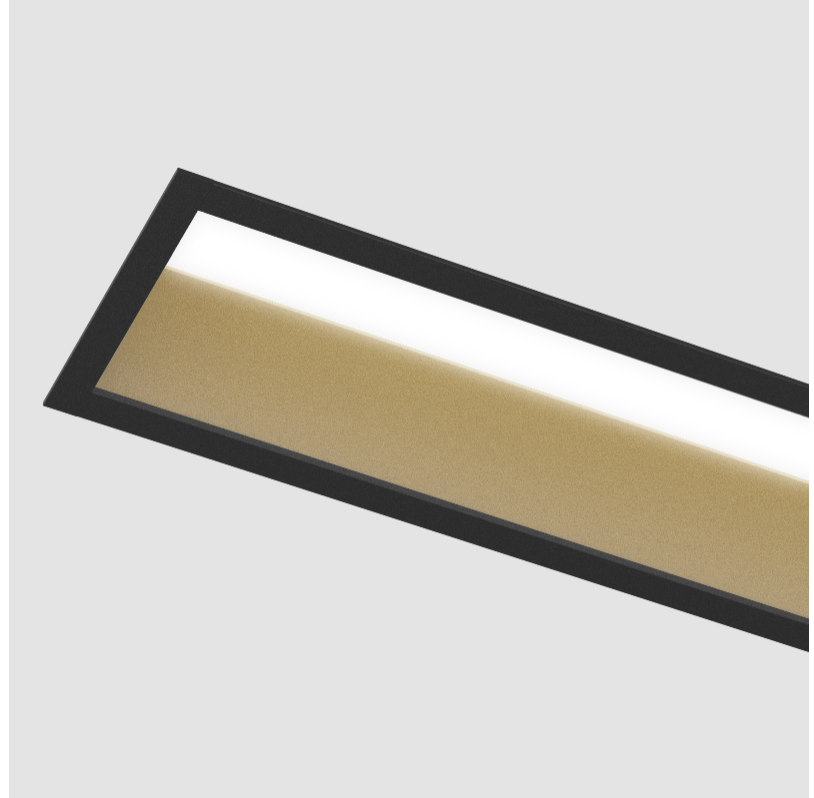

GENERAL

Series: Groove
Subseries: Groove Square
Brand: Prolight
Division: Architectural
Mounting Type: Recessed
Mounting Location: Ceiling
Subcategory: Profile

PHYSICAL

Shape: Rectangle
Length (mm): 900
Length (in): 35 7/16
Width (mm): 92
Width (in): 3 5/8
Height (mm): 120
Height (in): 4 3/4
Ceiling Thickness (mm): 10 - 25
Ceiling Thickness (in): 3/8 - 1
Min. Recessing Depth (mm): 160
Min. Recessing Depth (in): 6 5/16
Light Distribution: Direct
Weight (kg): 4.083
Weight (lbs): 9.98
Diffuser: PMMA - Opal
Fixture Finish: [ANA / SSR / BKV / CWI / CRY / HAB / MSR / UFT / ITA / RUA / OGR / FTG / MYG / RWR / LOD / PUS / FRO / FUP / KIA / POP / BLS / SPG / MEY / GOH / GUM / CHC / COM / ABZ / JAG / OBR / MOS / ROR](#)
Fixture Material: Aluminum
Cut-out Measurements: 890mm / 35 1/16" x 85mm / 3 3/8"

ELECTRICAL

Lamp Type: LED (Zhaga Standard)
Input Wattage (W): 15.2
Total Output Wattage (W): 12 / 11.1 (3500K)
[Dimming: 0-10V Dimming / Phase Dimming (120Vac Only)](#)
Driver Included: Yes
Driver Location: Integrated
Driver Type: Constant Current - 120 / 277Vac
Driver Class: Class 2
Input Voltage (V): 120 - 277
Constant Current (MA): 350 / 375 (3500K)

LED

[Color Temperature (°K): 3000 / 3500 / 4000](#)
Max. Delivered Lumen (lm): 1030 / 1058 / 1080
CRI: >90 CRI
Lamp Life (hrs): 50000

OPTICAL

RATINGS AND CERTIFICATIONS

Certified By: Certified for North American Standards
IP rating: IP20