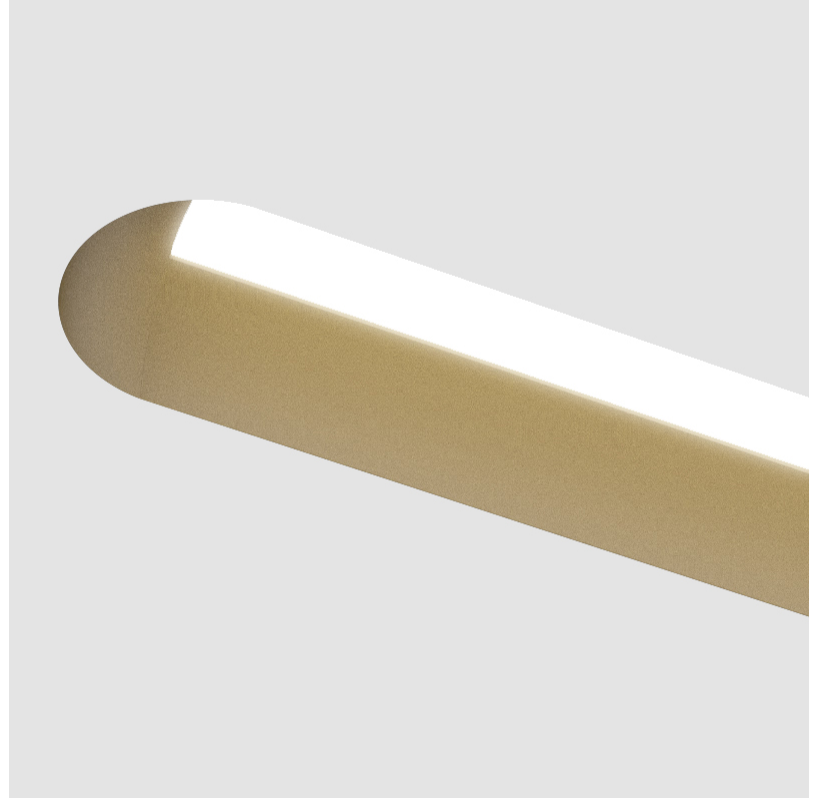

PHYSICAL

Shape: Oblong
Length (mm): 2070
Length (in): 81 1/2
Width (mm): 75
Width (in): 2 15/16
Height (mm): 135
Height (in): 5 5/16
Ceiling Thickness (mm): 10 / 12.5 / 15
Ceiling Thickness (in): 3/8 or 1/2 or 9/16
Min. Recessing Depth (mm): 170
Min. Recessing Depth (in): 6 11/16
Light Distribution: Direct
Weight (kg): 15.71
Weight (lbs): 17.73
Installation Requirement: Ceiling Thickness: 10mm / 12mm / 15mm
Diffuser: PMMA - Opal
Fixture Finish: SSR / BKV / CWI / CRY / HAB / UFT / ITA / RUA / FTG / MYG / LOD / PUS / FRO / FUP / KIA / POP / BLS / SPG / MEY / GOH / GUM / CHC / COM / ABZ / JAG / OBR / MOS / ROR
Fixture Material: Aluminum
Cut-out Measurements: 2088mm / 82 3/16" x 92mm / 3 5/8"
Upon Request: Unique Sizes Unique Ceiling Thickness

ELECTRICAL

Lamp Type: LED (Zhaga Standard)
Input Wattage (W): 35.4
Total Output Wattage (W): 28 / 22.4 (3500K)
Dimming: 0-10V Dimming / Phase Dimming (120Vac Only)
Driver Included: Yes
Driver Location: Integrated
Driver Type: Constant Current - 120 / 277Vac
Driver Class: Class 2
Input Voltage (V): 120 - 277
Constant Current (MA): 350 / 700 (3500K)

LED

Color Temperature (°K): 3000 / 3500 / 4000
Max. Delivered Lumen (lm): 2400 / 2479 / 2530
CRI: >90 CRI
Lamp Life (hrs): 50000
Upon Request: Special Color Temperature RGB-W Tunable White CRI (no minimum qty) price increase + longer lead time

OPTICAL

RATINGS AND CERTIFICATIONS

Certified By: Certified for North American Standards
IP rating: IP20