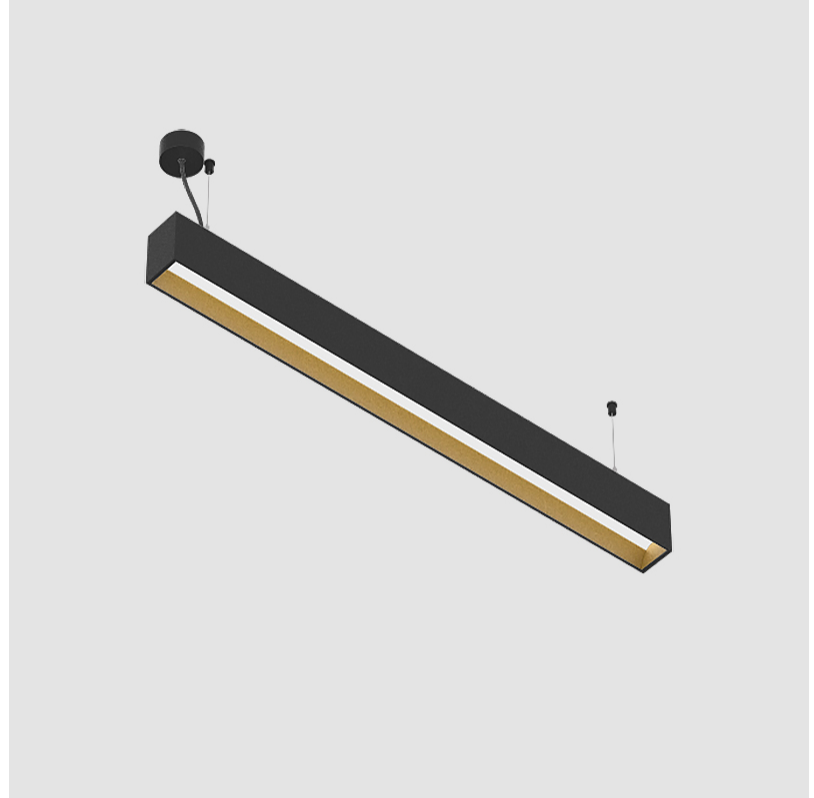

GENERAL

Series: Groove
Subseries: Groove Square
Brand: Prolight
Division: Architectural
Mounting Type: Suspension
Mounting Location: Ceiling
Subcategory: Profile

PHYSICAL

Shape: Rectangle
Length (mm): 1175
Length (in): 46 1/4
Width (mm): 80
Width (in): 3 1/8
Height (mm): 120
Height (in): 4 3/4
Max. Overall Height (mm): 2120
Max. Overall Height (in): 83 7/16
Light Distribution: Direct
Weight (kg): 5.595
Weight (lbs): 12.334
Diffuser: PMMA - Opal
Fixture Finish: ANA / SSR / BKV / CWI / CRY / HAB / MSR / UFT / ITA / RUA / OGR / FTG / MYG / RWR / LOD / PUS / FRO / FUP / KIA / POP / BLS / SPG / MEY / GOH / GUM / CHC / COM / ABZ / JAG / OBR / MOS / ROR
Fixture Material: Aluminum
Cable Details: 2000mm or 4000mm Transparent Cable
Upon Request: Cable colour - White / Black / Orange / Red

ELECTRICAL

Lamp Type: LED (Zhaga Standard)
Input Wattage (W): 20.2
Total Output Wattage (W): 16 / 12.8 (3500K)
Dimming: 0-10V Dimming / Phase Dimming (120Vac Only)
Driver Included: Yes
Driver Location: Integrated
Driver Type: Constant Current - 120 / 277Vac
Driver Class: Class 2
Input Voltage (V): 120 - 277
Constant Current (MA): 350 / 400 (3500K)

LED

Color Temperature (°K): 3000 / 3500 / 4000
Max. Delivered Lumen (lm): 1370 / 1421 / 1450
CRI: >90 CRI
Lamp Life (hrs): 50000

OPTICAL

RATINGS AND CERTIFICATIONS

Certified By: Certified for North American Standards
IP rating: IP20