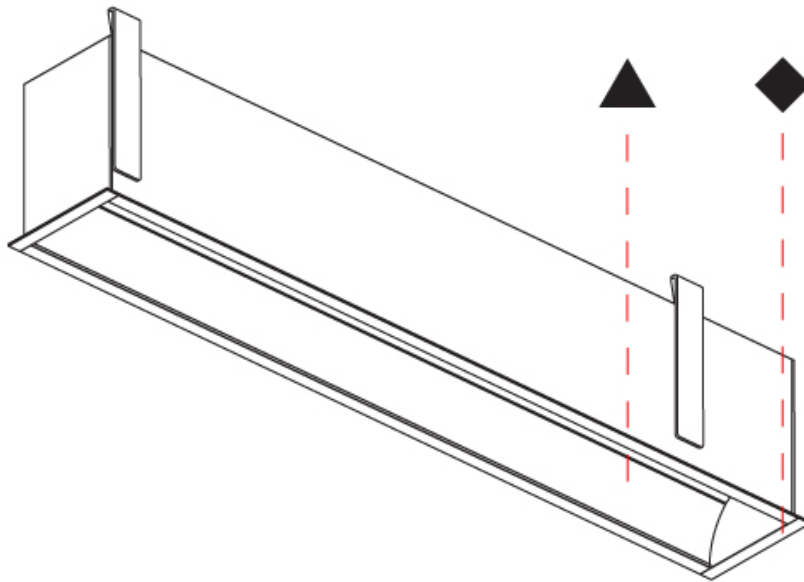

GROOVE SQUARE RECESSED

A35659-

PROJECT	_____
TYPE	_____
SPECIFIER	_____
QUANTITY	_____
DATE	_____