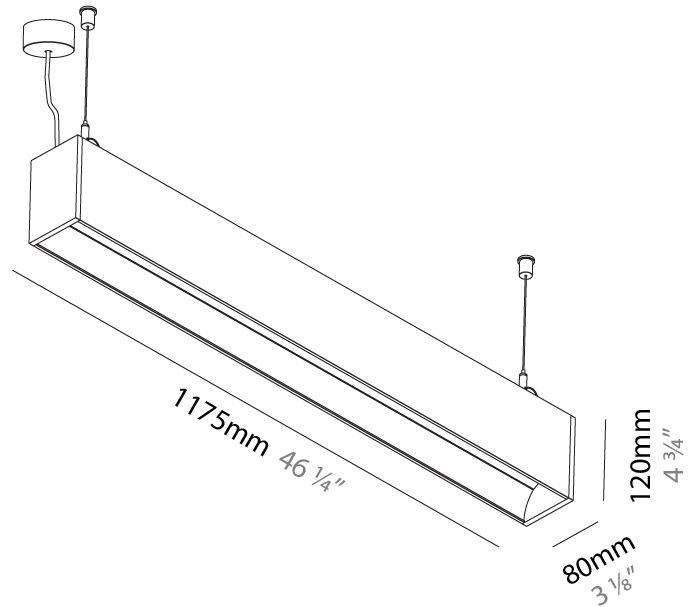

GENERAL

Series: Groove
Subseries: Groove Square
Brand: Prolight
Division: Architectural
Mounting Type: Suspension
Mounting Location: Ceiling
Subcategory: Profile

PHYSICAL

Shape: Rectangle
Length (mm): 1175
Length (in): 46 1/4
Width (mm): 80
Width (in): 3 1/8
Height (mm): 120
Height (in): 4 3/4
Max. Overall Height (mm): 2120
Max. Overall Height (in): 83 7/16
Light Distribution: Direct
Weight (kg): 5.595
Weight (lbs): 12.334
Diffuser: PMMA - Opal
Fixture Finish: ANA / SSR / BKV / CWI / CRY / HAB / MSR / UFT / ITA / RUA / OGR / FTG / MYG / RWR / LOD / PUS / FRO / FUP / KIA / POP / BLS / SPG / MEY / GOH / GUM / CHC / COM / ABZ / JAG / OBR / MOS / ROR
Fixture Material: Aluminum
Cable Details: 2000mm or 4000mm Transparent Cable
Upon Request: Cable colour - White / Black / Orange / Red

ELECTRICAL

Lamp Type: LED (Zhaga Standard)
Input Wattage (W): 20.2
Total Output Wattage (W): 16 / 12.8 (3500K)
Dimming: 0-10V Dimming / Phase Dimming (120Vac Only)
Driver Included: Yes
Driver Location: Integrated
Driver Type: Constant Current - 120 / 277Vac
Driver Class: Class 2
Input Voltage (V): 120 - 277
Constant Current (MA): 350 / 400 (3500K)

LED

Color Temperature (°K): 3000 / 3500 / 4000
Max. Delivered Lumen (lm): 1370 / 1421 / 1450
CRI: >90 CRI
Lamp Life (hrs): 50000

OPTICAL

RATINGS AND CERTIFICATIONS

Certified By: Certified for North American Standards
IP rating: IP20