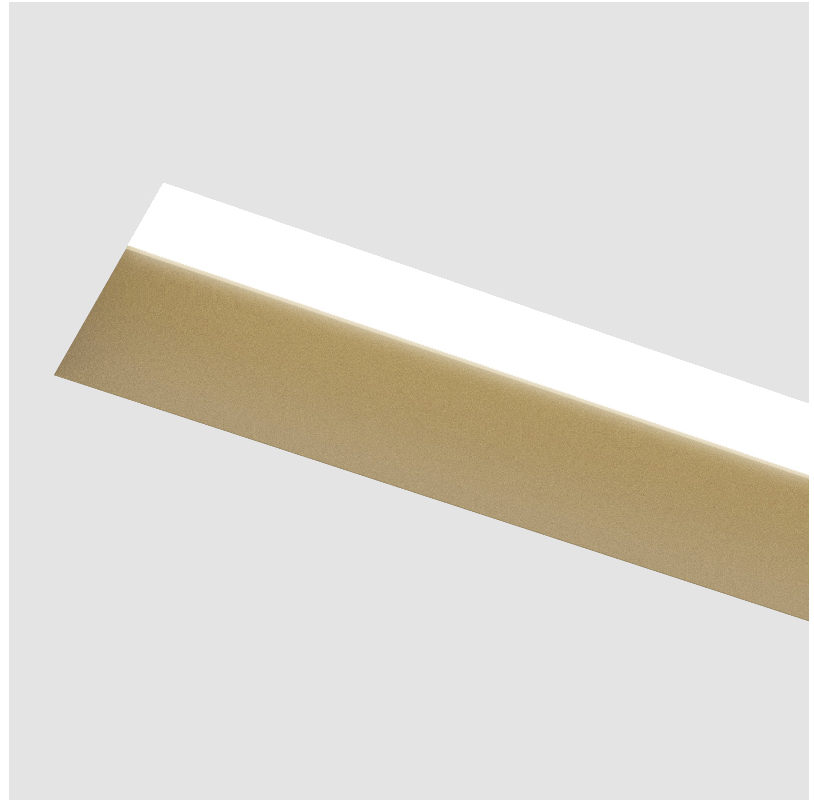

PHYSICAL

Shape: Rectangle
Length (mm): 880
Length (in): 34 5/8
Width (mm): 75
Width (in): 2 15/16
Height (mm): 135
Height (in): 5 5/16
Ceiling Thickness (mm): 10 / 12.5 / 15
Ceiling Thickness (in): 3/8 or 1/2 or 9/16
Min. Recessing Depth (mm): 170
Min. Recessing Depth (in): 6 11/16
Light Distribution: Direct
Weight (kg): 3.786
Weight (lbs): 8.33
Diffuser: PMMA - Opal
Fixture Finish: SSR / BKV / CWI / CRY / HAB / UFT / ITA / RUA / FTG / MYG / LOD / PUS / FRO / FUP / KIA / POP / BLS / SPG / MEY / GOH / GUM / CHC / COM / ABZ / JAG / OBR / MOS / ROR
Fixture Material: Aluminum
Cut-out Measurements: 890mm / 35 1/16" x 92mm / 3 5/8"
Upon Request: Unique Sizes Unique Ceiling Thickness

ELECTRICAL

Lamp Type: LED (Zhaga Standard)
Input Wattage (W): 15.2
Total Output Wattage (W): 12 / 11.2 (3500K)
Dimming: 0-10V Dimming / Phase Dimming (120Vac Only)
Driver Included: Yes
Driver Location: Integrated
Driver Type: Constant Current - 120 / 277Vac
Driver Class: Class 2
Input Voltage (V): 120 - 277
Constant Current (MA): 350 / 375 (3500K)

LED

Color Temperature (°K): 3000 / 3500 / 4000
Max. Delivered Lumen (lm): 1030 / 1058 / 1080
CRI: >90 CRI
Lamp Life (hrs): 50000
Upon Request: Special Color Temperature RGB-W Tunable White CRI (no minimum qty) price increase + longer lead time

OPTICAL

RATINGS AND CERTIFICATIONS

Certified By: Certified for North American Standards
IP rating: IP20