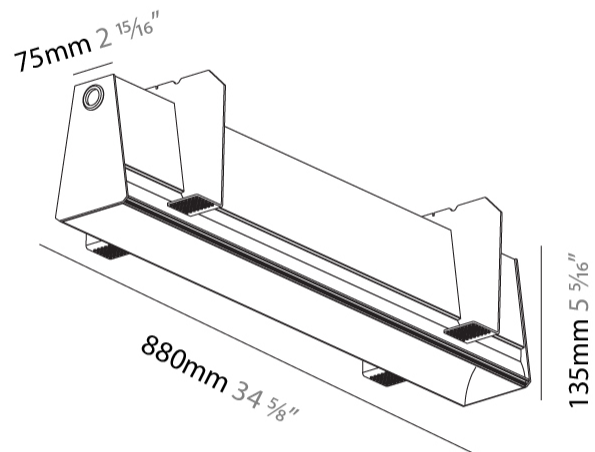

PHYSICAL

Shape: Rectangle
Length (mm): 880
Length (in): 34 5/8
Width (mm): 75
Width (in): 2 15/16
Height (mm): 135
Height (in): 5 5/16
Ceiling Thickness (mm): 10 / 12.5 / 15
Ceiling Thickness (in): 3/8 or 1/2 or 9/16
Min. Recessing Depth (mm): 170
Min. Recessing Depth (in): 6 11/16
Light Distribution: Direct
Weight (kg): 3.786
Weight (lbs): 8.33
Diffuser: PMMA - Opal
Fixture Finish: SSR / BKV / CWI / CRY / HAB / UFT / ITA / RUA / FTG / MYG / LOD / PUS / FRO / FUP / KIA / POP / BLS / SPG / MEY / GOH / GUM / CHC / COM / ABZ / JAG / OBR / MOS / ROR
Fixture Material: Aluminum
Cut-out Measurements: 890mm / 35 1/16" x 92mm / 3 5/8"
Upon Request: Unique Sizes Unique Ceiling Thickness

ELECTRICAL

Lamp Type: LED (Zhaga Standard)
Input Wattage (W): 15.2
Total Output Wattage (W): 12 / 11.2 (3500K)
Dimming: 0-10V Dimming / Phase Dimming (120Vac Only)
Driver Included: Yes
Driver Location: Integrated
Driver Type: Constant Current - 120 / 277Vac
Driver Class: Class 2
Input Voltage (V): 120 - 277
Constant Current (MA): 350 / 375 (3500K)

LED

Color Temperature (°K): 3000 / 3500 / 4000
Max. Delivered Lumen (lm): 1030 / 1058 / 1080
CRI: >90 CRI
Lamp Life (hrs): 50000
Upon Request: Special Color Temperature RGB-W Tunable White CRI (no minimum qty) price increase + longer lead time

OPTICAL

RATINGS AND CERTIFICATIONS

Certified By: Certified for North American Standards
IP rating: IP20