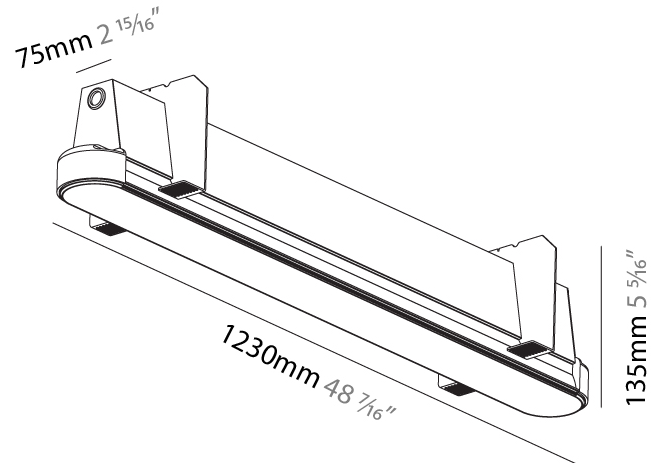

PHYSICAL

Shape: Oblong
Length (mm): 1230
Length (in): 48 ⁷/₁₆
Width (mm): 75
Width (in): 2 ¹⁵/₁₆
Height (mm): 135
Height (in): 5 ⁵/₁₆
[Ceiling Thickness (mm): 10 / 12.5 / 15](#)
Ceiling Thickness (in): 3/8 or 1/2 or 9/16
Min. Recessing Depth (mm): 170
Min. Recessing Depth (in): 6 ¹¹/₁₆
Light Distribution: Direct
Weight (kg): 5.033
Weight (lbs): 11.07
Installation Requirement: Ceiling Thickness: 10mm / 12mm / 15mm
Diffuser: PMMA - Opal
[Fixture Finish: SSR / BKV / CWI / CRY / HAB / UFT / ITA / RUA / FTG / MYG / LOD / PUS / FRO / FUP / KIA / POP / BLS / SPG / MEY / GOH / GUM / CHC / COM / ABZ / JAG / OBR / MOS / ROR](#)
Fixture Material: Aluminum
Cut-out Measurements: 1248mm / 49 1/8" x 92mm / 3 5/8"
Upon Request: Unique Sizes Unique Ceiling Thickness

ELECTRICAL

Lamp Type: LED (Zhaga Standard)
Input Wattage (W): 20.2
Total Output Wattage (W): 16 / 12.8 (3500K)
[Dimming: 0-10V Dimming / Phase Dimming (120Vac Only)](#)
Driver Included: Yes
Driver Location: Integrated
Driver Type: Constant Current - 120 / 277Vac
Driver Class: Class 2
Input Voltage (V): 120 - 277
Constant Current (MA): 350 / 400 (3500K)

LED

[Color Temperature (°K): 3000 / 3500 / 4000](#)
Max. Delivered Lumen (lm): 1370 / 1421 / 1450
CRI: >90 CRI
Lamp Life (hrs): 50000
Upon Request: Special Color Temperature RGB-W Tunable White CRI (no minimum qty) price increase + longer lead time

OPTICAL

RATINGS AND CERTIFICATIONS

Certified By: Certified for North American Standards
IP rating: IP20