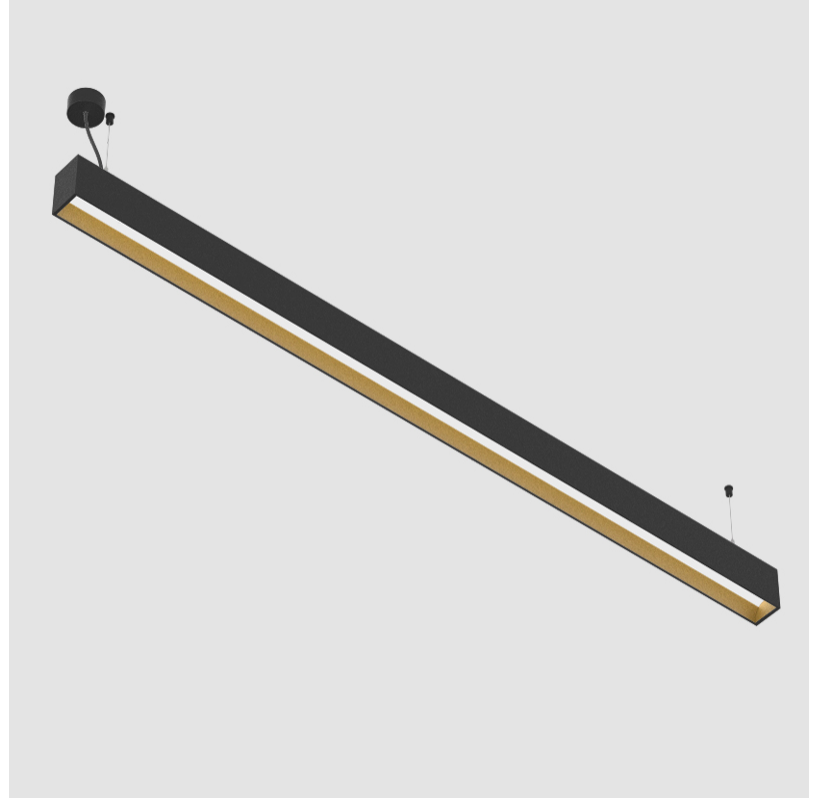

GENERAL

Series: Groove
Subseries: Groove Square
Brand: Prolicht
Division: Architectural
Mounting Type: Suspension
Mounting Location: Ceiling
Subcategory: Profile

PHYSICAL

Shape: Rectangle
Length (mm): 2015
Length (in): 79 5/16
Width (mm): 80
Width (in): 3 1/8
Height (mm): 120
Height (in): 4 3/4
Max. Overall Height (mm): 2120
Max. Overall Height (in): 83 7/16
Light Distribution: Direct
Weight (kg): 8.883
Weight (lbs): 19.583
Diffuser: PMMA - Opal
Fixture Finish: ANA / SSR / BKV / CWI / CRY / HAB / MSR / UFT / ITA / RUA / OGR / FTG / MYG / RWR / LOD / PUS / FRO / FUP / KIA / POP / BLS / SPG / MEY / GOH / GUM / CHC / COM / ABZ / JAG / OBR / MOS / ROR
Fixture Material: Aluminum
Cable Details: 2000mm or 4000mm Transparent Cable
Upon Request: Cable colour - White / Black / Orange / Red

ELECTRICAL

Lamp Type: LED (Zhaga Standard)
Input Wattage (W): 35.4
Total Output Wattage (W): 28 / 22.4 (3500K)
Dimming: 0-10V Dimming / Phase Dimming (120Vac Only)
Driver Included: Yes
Driver Location: Integrated
Driver Type: Constant Current - 120 / 277Vac
Driver Class: Class 2
Input Voltage (V): 120 - 277
Constant Current (MA): 350 / 700 (3500K)

LED

Color Temperature (°K): 3000 / 3500 / 4000
Max. Delivered Lumen (lm): 2400 / 2479 / 2530
CRI: >90 CRI
Lamp Life (hrs): 50000

OPTICAL

RATINGS AND CERTIFICATIONS

Certified By: Certified for North American Standards
IP rating: IP20