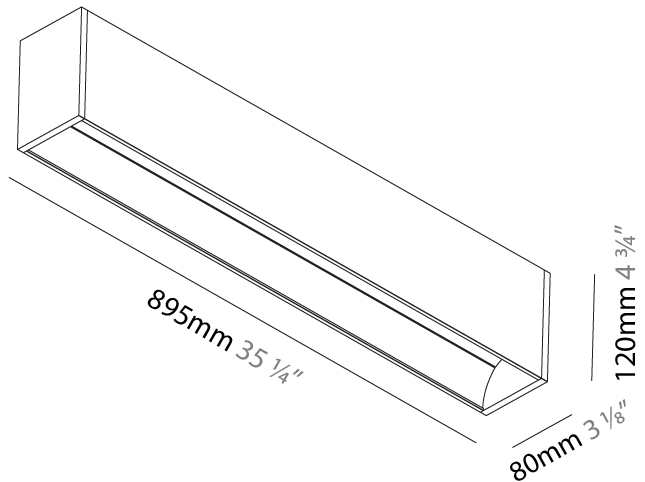

1. To build a product code in our configurator select the specify button on the base model # product page
2. To build a manual product code on this datasheet choose from the options listed below in blue font and add the suffix to the base model #

GENERAL

Series: Groove
Subseries: Groove Square
Brand: Prolicht
Division: Architectural
Mounting Type: Surface
Mounting Location: Ceiling
Subcategory: Profile

PHYSICAL

Shape: Rectangle
Length (mm): 895
Length (in): 35 1/4
Width (mm): 80
Width (in): 3 1/8
Height (mm): 120
Height (in): 4 3/4
Light Distribution: Direct
Weight (kg): 4.155
Weight (lbs): 9.14
Diffuser: PMMA - Opal
Fixture Finish: ANA / SSR / BKV / CWI / CRY / HAB / MSR / UFT / ITA / RUA / OGR / FTG / MYG / RWR / LOD / PUS / FRO / FUP / KIA / POP / BLS / SPG / MEY / GOH / GUM / CHC / COM / ABZ / JAG / OBR / MOS / ROR
Fixture Material: Aluminum

ELECTRICAL

Lamp Type: LED (Zhaga Standard)
Input Wattage (W): 15.2
Total Output Wattage (W): 12 / 11.1 (3500K)
Dimming: 0-10V Dimming / Phase Dimming (120Vac Only)
Driver Included: Yes
Driver Location: Integrated
Driver Type: Constant Current - 120 / 277Vac
Driver Class: Class 2
Input Voltage (V): 120 - 277
Constant Current (MA): 350 / 375 (3500K)

LED

Color Temperature (°K): 3000 / 3500 / 4000
Max. Delivered Lumen (lm): 1030 / 1058 / 1080
CRI: >90 CRI
Lamp Life (hrs): 50000

OPTICAL

RATINGS AND CERTIFICATIONS

Certified By: Certified for North American Standards
IP rating: IP20