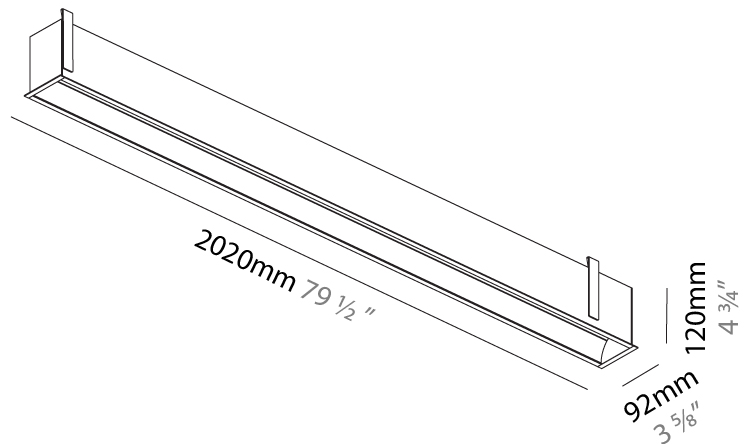

GENERAL

Series: Groove
Subseries: Groove Square
Brand: Prolight
Division: Architectural
Mounting Type: Recessed
Mounting Location: Ceiling
Subcategory: Profile

PHYSICAL

Shape: Rectangle
Length (mm): 2020
Length (in): 79 1/2
Width (mm): 92
Width (in): 3 5/8
Height (mm): 120
Height (in): 4 3/4
Ceiling Thickness (mm): 10 - 25
Ceiling Thickness (in): 3/8 - 1
Min. Recessing Depth (mm): 160
Min. Recessing Depth (in): 6 5/16
Light Distribution: Direct
Weight (kg): 8.638
Weight (lbs): 19
Diffuser: PMMA - Opal
Fixture Finish: ANA / SSR / BKV / CWI / CRY / HAB / MSR / UFT / ITA / RUA / OGR / FTG / MYG / RWR / LOD / PUS / FRO / FUP / KIA / POP / BLS / SPG / MEY / GOH / GUM / CHC / COM / ABZ / JAG / OBR / MOS / ROR
Fixture Material: Aluminum
Cut-out Measurements: 2010mm / 79 1/8" x 85mm / 3 3/8"

ELECTRICAL

Lamp Type: LED (Zhaga Standard)
Input Wattage (W): 35.4
Total Output Wattage (W): 28 / 22.4 (3500K)
Dimming: 0-10V Dimming / Phase Dimming (120Vac Only)
Driver Included: Yes
Driver Location: Integrated
Driver Type: Constant Current - 120 / 277Vac
Driver Class: Class 2
Input Voltage (V): 120 - 277
Constant Current (MA): 350 / 700 (3500K)

LED

Color Temperature (*K): 3000 / 3500 / 4000
Max. Delivered Lumen (lm): 2400 / 2479 / 2530
CRI: >90 CRI
Lamp Life (hrs): 50000

OPTICAL

RATINGS AND CERTIFICATIONS

Certified By: Certified for North American Standards
IP rating: IP20