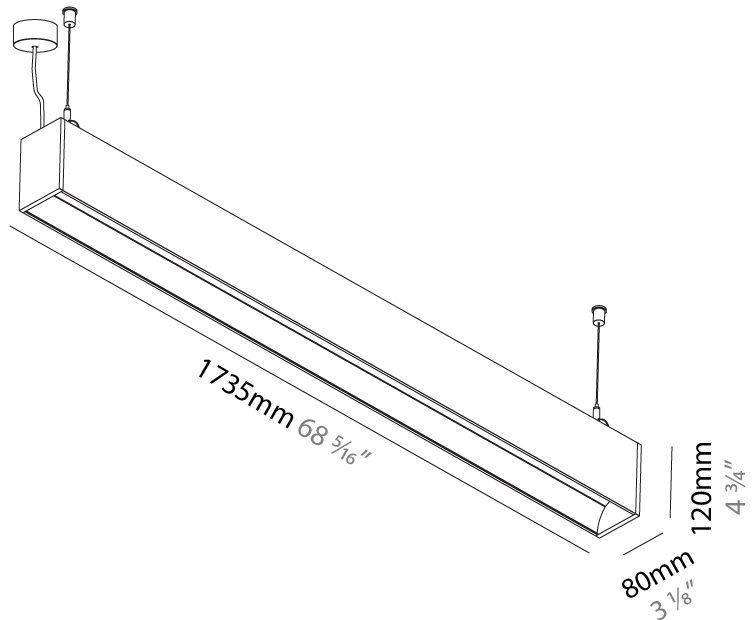

GENERAL

Series: Groove
Subseries: Groove Square
Brand: Prolight
Division: Architectural
Mounting Type: Suspension
Mounting Location: Ceiling
Subcategory: Profile

PHYSICAL

Shape: Rectangle
Length (mm): 1735
Length (in): 68 5/16
Width (mm): 80
Width (in): 3 1/8
Height (mm): 120
Height (in): 4 3/4
Max. Overall Height (mm): 2120
Max. Overall Height (in): 83 7/16
Light Distribution: Direct
Weight (kg): 7.787
Weight (lbs): 17.167
Diffuser: PMMA - Opal
Fixture Finish: ANA / SSR / BKV / CWI / CRY / HAB / MSR / UFT / ITA / RUA / OGR / FTG / MYG / RWR / LOD / PUS / FRO / FUP / KIA / POP / BLS / SPG / MEY / GOH / GUM / CHC / COM / ABZ / JAG / OBR / MOS / ROR
Fixture Material: Aluminum
Cable Details: 2000mm or 4000mm Transparent Cable
Upon Request: Cable colour - White / Black / Orange / Red

ELECTRICAL

Lamp Type: LED (Zhaga Standard)
Input Wattage (W): 30.4
Total Output Wattage (W): 24 / 19.2 (3500K)
Dimming: 0-10V Dimming / Phase Dimming (120Vac Only)
Driver Included: Yes
Driver Location: Integrated
Driver Type: Constant Current - 120 / 277Vac
Driver Class: Class 2
Input Voltage (V): 120 - 277
Constant Current (MA): 350 / 600 (3500K)

LED

Color Temperature (°K): 3000 / 3500 / 4000
Max. Delivered Lumen (lm): 2050 / 2127 / 2170
CRI: >90 CRI
Lamp Life (hrs): 50000

OPTICAL

RATINGS AND CERTIFICATIONS

Certified By: Certified for North American Standards
IP rating: IP20