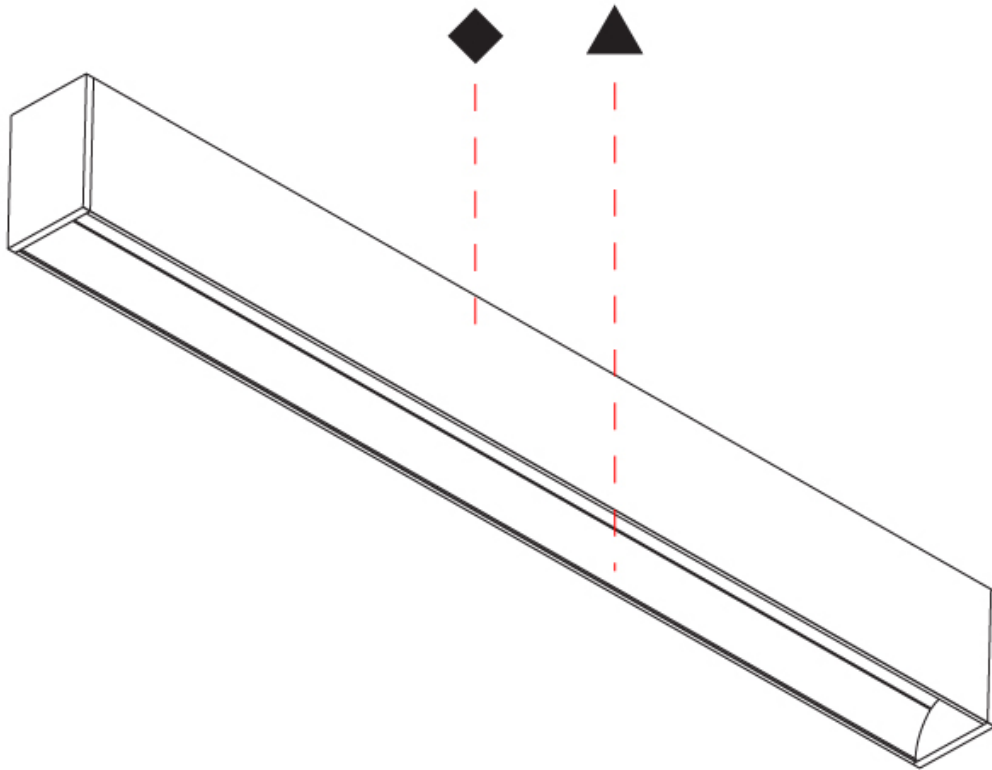

GROOVE SQUARE SURFACE

A3D130-

PROJECT	_____
TYPE	_____
SPECIFIER	_____
QUANTITY	_____
DATE	_____