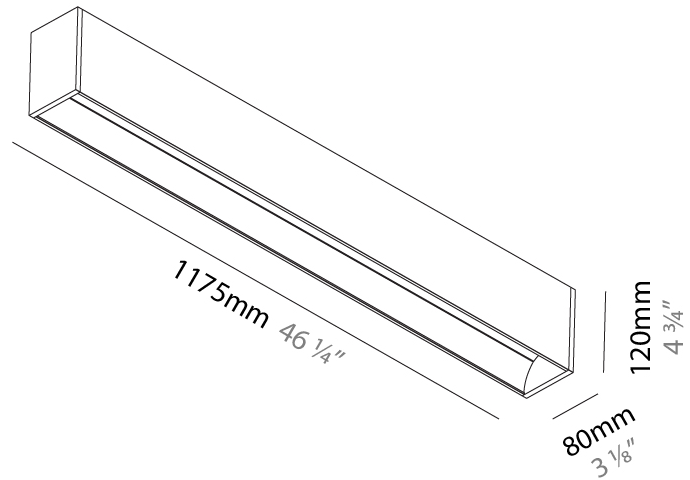

1. To build a product code in our configurator select the specify button on the base model # product page
2. To build a manual product code on this datasheet choose from the options listed below in blue font and add the suffix to the base model #

GENERAL

Series: Groove
Subseries: Groove Square
Brand: Prolicht
Division: Architectural
Mounting Type: Surface
Mounting Location: Ceiling
Subcategory: Profile

PHYSICAL

Shape: Rectangle
Length (mm): 1175
Length (in): 46 1/4
Width (mm): 80
Width (in): 3 1/8
Height (mm): 120
Height (in): 4 3/4
Light Distribution: Direct
Weight (kg): 5.253
Weight (lbs): 11.56
Diffuser: PMMA - Opal
Fixture Finish: ANA / SSR / BKV / CWI / CRY / HAB / MSR / UFT / ITA / RUA / OGR / FTG / MYG / RWR / LOD / PUS / FRO / FUP / KIA / POP / BLS / SPG / MEY / GOH / GUM / CHC / COM / ABZ / JAG / OBR / MOS / ROR
Fixture Material: Aluminum

ELECTRICAL

Lamp Type: LED (Zhaga Standard)
Input Wattage (W): 20.2
Total Output Wattage (W): 16 / 12.8 (3500K)
Dimming: 0-10V Dimming / Phase Dimming (120Vac Only)
Driver Included: Yes
Driver Location: Integrated
Driver Type: Constant Current - 120 / 277Vac
Driver Class: Class 2
Input Voltage (V): 120 - 277
Constant Current (MA): 350 / 400 (3500K)

LED

Color Temperature (°K): 3000 / 3500 / 4000
Max. Delivered Lumen (lm): 1370 / 1421 / 1450
CRI: >90 CRI
Lamp Life (hrs): 50000

OPTICAL

RATINGS AND CERTIFICATIONS

Certified By: Certified for North American Standards
IP rating: IP20