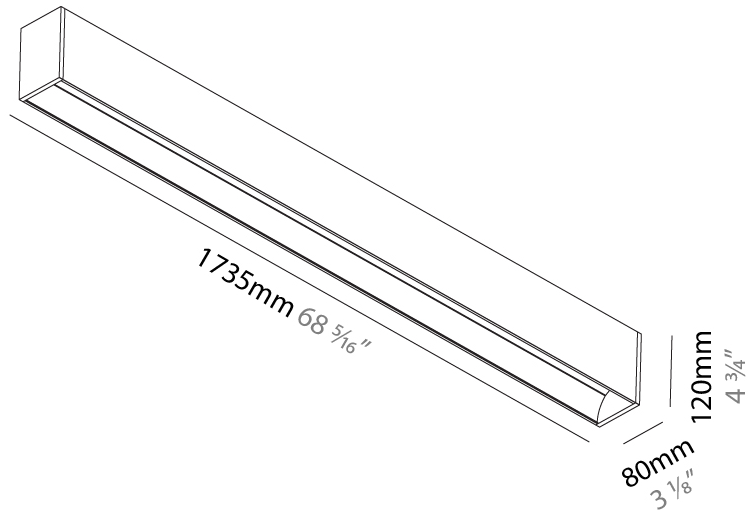

1. To build a product code in our configurator select the specify button on the base model # product page
2. To build a manual product code on this datasheet choose from the options listed below in blue font and add the suffix to the base model #

GENERAL

Series: Groove
Subseries: Groove Square
Brand: Prolicht
Division: Architectural
Mounting Type: Surface
Mounting Location: Ceiling
Subcategory: Profile

PHYSICAL

Shape: Rectangle
Length (mm): 1735
Length (in): 68 ⁵/₁₆
Width (mm): 80
Width (in): 3 ¹/₈
Height (mm): 120
Height (in): 4 ³/₄
Light Distribution: Direct
Weight (kg): 7.445
Weight (lbs): 16.38
Diffuser: PMMA - Opal
Fixture Finish: ANA / SSR / BKV / CWI / CRY / HAB / MSR / UFT / ITA / RUA / OGR / FTG / MYG / RWR / LOD / PUS / FRO / FUP / KIA / POP / BLS / SPG / MEY / GOH / GUM / CHC / COM / ABZ / JAG / OBR / MOS / ROR
Fixture Material: Aluminum

ELECTRICAL

Lamp Type: LED (Zhaga Standard)
Input Wattage (W): 30.4
Total Output Wattage (W): 24 / 19.2 (3500K)
Dimming: 0-10V Dimming / Phase Dimming (120Vac Only)
Driver Included: Yes
Driver Location: Integrated
Driver Type: Constant Current - 120 / 277Vac
Driver Class: Class 2
Input Voltage (V): 120 - 277
Constant Current (MA): 350 / 600 (3500K)

LED

Color Temperature (°K): 3000 / 3500 / 4000
Max. Delivered Lumen (lm): 2050 / 2127 / 2170
CRI: >90 CRI
Lamp Life (hrs): 50000

OPTICAL

RATINGS AND CERTIFICATIONS

Certified By: Certified for North American Standards
IP rating: IP20