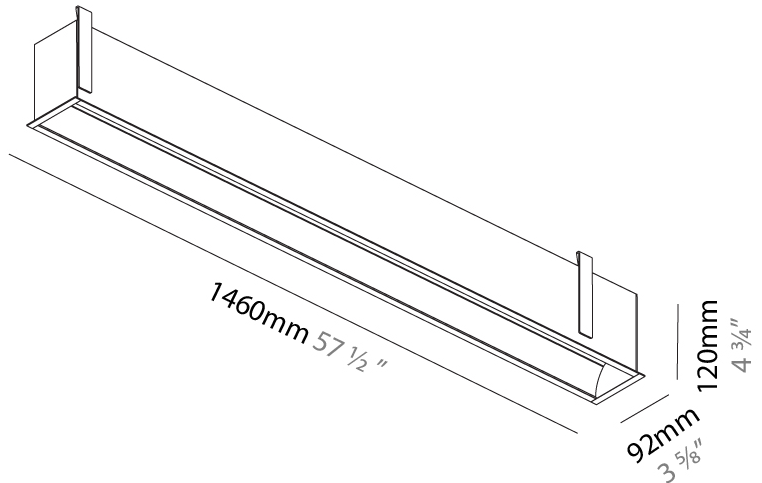

GENERAL

Series: Groove
Subseries: Groove Square
Brand: Prolight
Division: Architectural
Mounting Type: Recessed
Mounting Location: Ceiling
Subcategory: Profile

PHYSICAL

Shape: Rectangle
Length (mm): 1460
Length (in): 57 1/2
Width (mm): 92
Width (in): 3 5/8
Height (mm): 120
Height (in): 4 3/4
Ceiling Thickness (mm): 10 / 12.5 / 15 / 25
Ceiling Thickness (in): 3/8 or 1/2 or 9/16 or 1
Min. Recessing Depth (mm): 160
Min. Recessing Depth (in): 6 5/16
Light Distribution: Direct
Weight (kg): 6.306
Weight (lbs): 13.87
Diffuser: PMMA - Opal
Fixture Finish: ANA / SSR / BKV / CWI / CRY / HAB / MSR / UFT / ITA / RUA / OGR / FTG / MYG / RWR / LOD / PUS / FRO / FUP / KIA / POP / BLS / SPG / MEY / GOH / GUM / CHC / COM / ABZ / JAG / OBR / MOS / ROR
Fixture Material: Aluminum
Cut-out Measurements: 1450mm / 57 1/16" x 85mm / 3 3/8"

ELECTRICAL

Lamp Type: LED (Zhaga Standard)
Input Wattage (W): 25.3
Total Output Wattage (W): 20 / 16 (3500K)
Dimming: 0-10V Dimming / Phase Dimming (120Vac Only)
Driver Included: Yes
Driver Location: Integrated
Driver Type: Constant Current - 120 / 277Vac
Driver Class: Class 2
Input Voltage (V): 120 - 277
Constant Current (MA): 350 / 500 (3500K)

LED

Color Temperature (°K): 3000 / 3500 / 4000
Max. Delivered Lumen (lm): 1710 / 1774 / 1810
CRI: >90 CRI
Lamp Life (hrs): 50000

OPTICAL

RATINGS AND CERTIFICATIONS

Certified By: Certified for North American Standards
IP rating: IP20