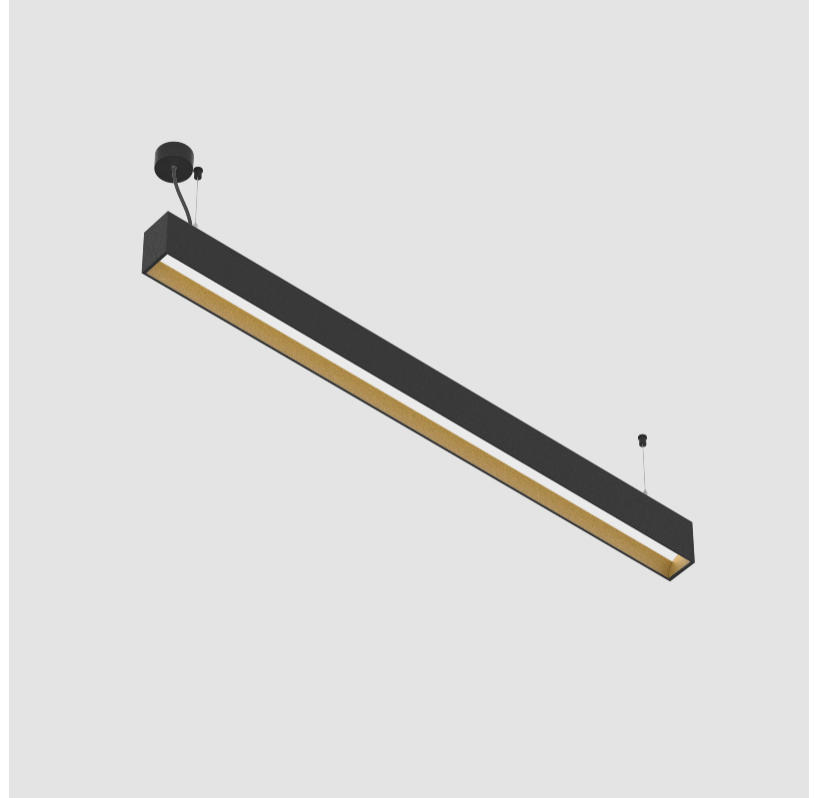

GENERAL

Series: Groove
Subseries: Groove Square
Brand: Prolicht
Division: Architectural
Mounting Type: Suspension
Mounting Location: Ceiling
Subcategory: Profile

PHYSICAL

Shape: Rectangle
Length (mm): 1455
Length (in): 57 5/16
Width (mm): 80
Width (in): 3 1/8
Height (mm): 120
Height (in): 4 3/4
Max. Overall Height (mm): 2120
Max. Overall Height (in): 83 7/16
Light Distribution: Direct
Weight (kg): 6.691
Weight (lbs): 14.751
Diffuser: PMMA - Opal
Fixture Finish: ANA / SSR / BKV / CWI / CRY / HAB / MSR / UFT / ITA / RUA / OGR / FTG / MYG / RWR / LOD / PUS / FRO / FUP / KIA / POP / BLS / SPG / MEY / GOH / GUM / CHC / COM / ABZ / JAG / OBR / MOS / ROR
Fixture Material: Aluminum
Cable Details: 2000mm or 6000mm Transparent Cable

ELECTRICAL

Lamp Type: LED (Zhaga Standard)
Input Wattage (W): 25.3
Total Output Wattage (W): 20 / 16 (3500K)
Dimming: 0-10V Dimming / Phase Dimming (120Vac Only)
Driver Included: Yes
Driver Location: Integrated
Driver Type: Constant Current - 120 / 277Vac
Driver Class: Class 2
Input Voltage (V): 120 - 277
Constant Current (MA): 350 / 500 (3500K)

LED

Color Temperature (°K): 3000 / 3500 / 4000
Max. Delivered Lumen (lm): 1710 / 1774 / 1810
CRI: >90 CRI
Lamp Life (hrs): 50000

OPTICAL

RATINGS AND CERTIFICATIONS

Certified By: Certified for North American Standards
IP rating: IP20