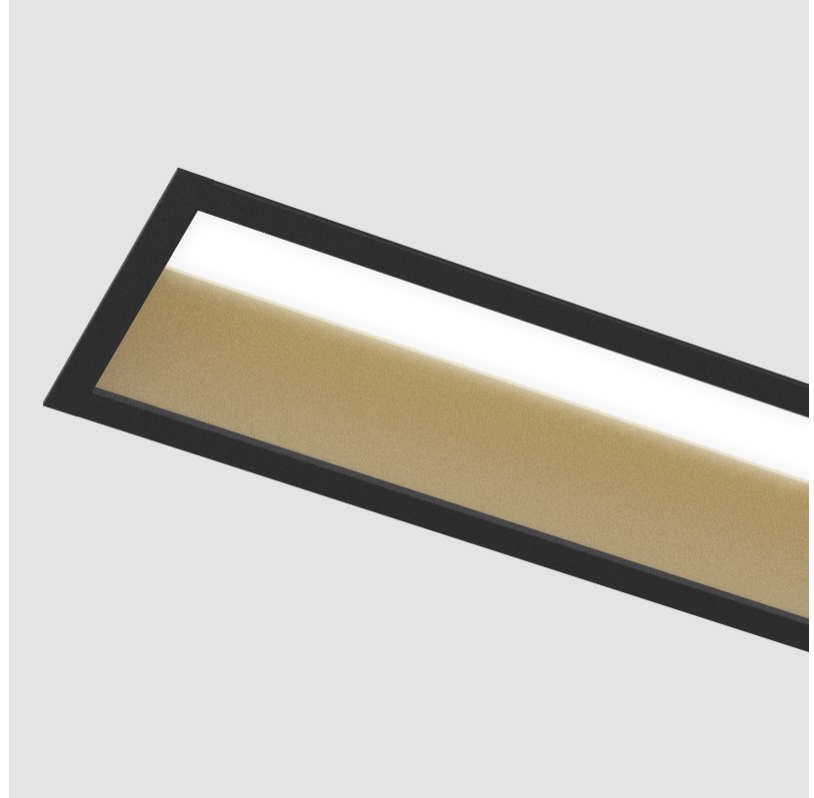

GENERAL

Series: Groove
Subseries: Groove Square
Brand: Prolicht
Division: Architectural
Mounting Type: Recessed
Mounting Location: Ceiling
Subcategory: Profile

PHYSICAL

Shape: Rectangle
Length (mm): 1740
Length (in): 68 1/2
Width (mm): 92
Width (in): 3 5/8
Height (mm): 120
Height (in): 4 3/4
Ceiling Thickness (mm): 10 - 25
Ceiling Thickness (in): 3/8 - 1
Min. Recessing Depth (mm): 160
Min. Recessing Depth (in): 6 5/16
Light Distribution: Direct
Weight (kg): 7.529
Weight (lbs): 16.56
Diffuser: PMMA - Opal
Fixture Finish: ANA / SSR / BKV / CWI / CRY / HAB / MSR / UFT / ITA / RUA / OGR / FTG / MYG / RWR / LOD / PUS / FRO / FUP / KIA / POP / BLS / SPG / MEY / GOH / GUM / CHC / COM / ABZ / JAG / OBR / MOS / ROR
Fixture Material: Aluminum
Cut-out Measurements: 1730mm / 68 1/8" x 85mm / 3 3/8"

ELECTRICAL

Lamp Type: LED (Zhaga Standard)
Input Wattage (W): 30.4
Total Output Wattage (W): 24 / 19.2 (3500K)
Dimming: 0-10V Dimming / Phase Dimming (120Vac Only)
Driver Included: Yes
Driver Location: Integrated
Driver Type: Constant Current - 120 / 277Vac
Driver Class: Class 2
Input Voltage (V): 120 - 277
Constant Current (MA): 350 / 600 (3500K)

LED

Color Temperature (*K): 3000 / 3500 / 4000
Max. Delivered Lumen (lm): 2050 / 2127 / 2170
CRI: >90 CRI
Lamp Life (hrs): 50000

OPTICAL

RATINGS AND CERTIFICATIONS

Certified By: Certified for North American Standards
IP rating: IP20