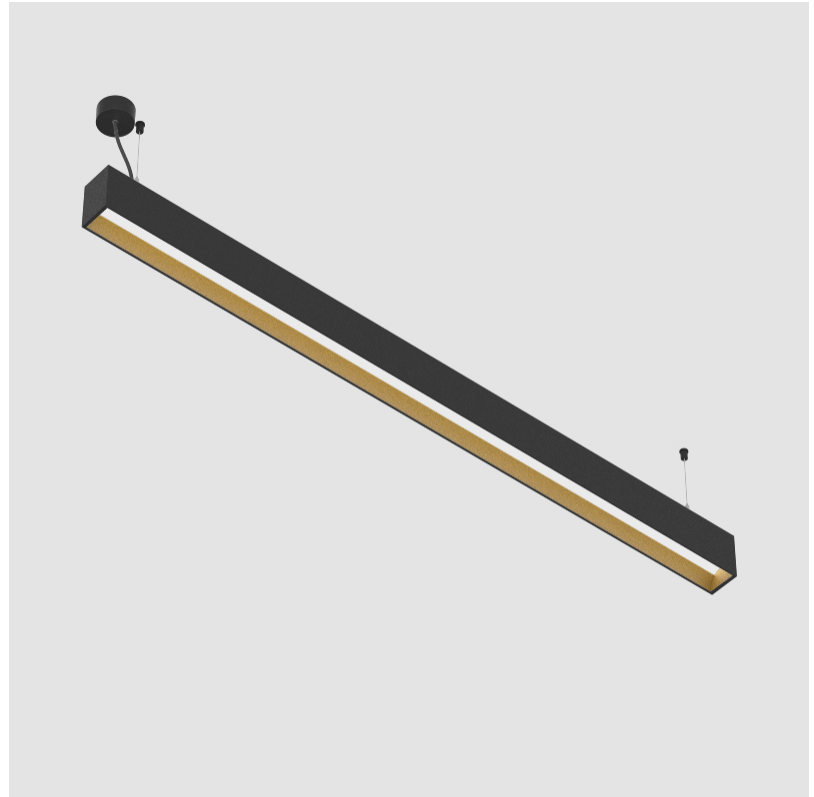

GENERAL

Series: Groove
Subseries: Groove Square
Brand: Prolight
Division: Architectural
Mounting Type: Suspension
Mounting Location: Ceiling
Subcategory: Profile

PHYSICAL

Shape: Rectangle
Length (mm): 1735
Length (in): 68 5/16
Width (mm): 80
Width (in): 3 1/8
Height (mm): 120
Height (in): 4 3/4
Max. Overall Height (mm): 2120
Max. Overall Height (in): 83 7/16
Light Distribution: Direct
Weight (kg): 7.787
Weight (lbs): 17.167
Diffuser: PMMA - Opal
Fixture Finish: ANA / SSR / BKV / CWI / CRY / HAB / MSR / UFT / ITA / RUA / OGR / FTG / MYG / RWR / LOD / PUS / FRO / FUP / KIA / POP / BLS / SPG / MEY / GOH / GUM / CHC / COM / ABZ / JAG / OBR / MOS / ROR
Fixture Material: Aluminum
Cable Details: 2000mm or 4000mm Transparent Cable
Upon Request: Cable colour - White / Black / Orange / Red

ELECTRICAL

Lamp Type: LED (Zhaga Standard)
Input Wattage (W): 30.4
Total Output Wattage (W): 24 / 19.2 (3500K)
Dimming: 0-10V Dimming / Phase Dimming (120Vac Only)
Driver Included: Yes
Driver Location: Integrated
Driver Type: Constant Current - 120 / 277Vac
Driver Class: Class 2
Input Voltage (V): 120 - 277
Constant Current (MA): 350 / 600 (3500K)

LED

Color Temperature (°K): 3000 / 3500 / 4000
Max. Delivered Lumen (lm): 2050 / 2127 / 2170
CRI: >90 CRI
Lamp Life (hrs): 50000

OPTICAL

RATINGS AND CERTIFICATIONS

Certified By: Certified for North American Standards
IP rating: IP20