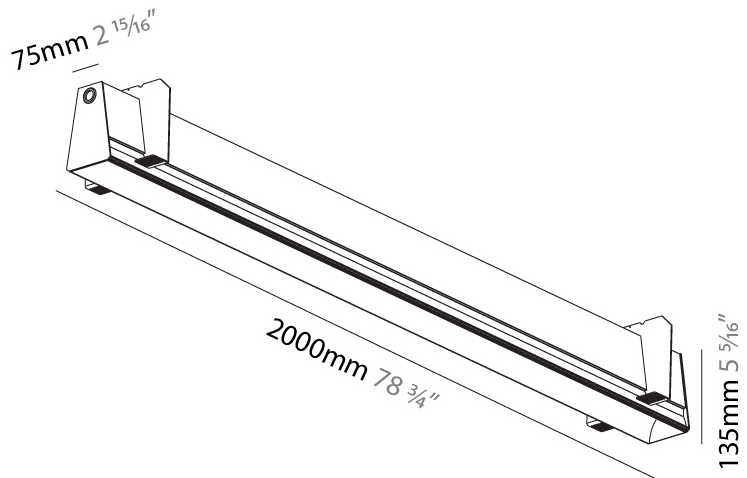

PHYSICAL

Shape: Rectangle
Length (mm): 2000
Length (in): 78 3/4
Width (mm): 75
Width (in): 2 15/16
Height (mm): 135
Height (in): 5 5/16
Ceiling Thickness (mm): 10 / 12.5 / 15
Ceiling Thickness (in): 3/8 or 1/2 or 9/16
Min. Recessing Depth (mm): 170
Min. Recessing Depth (in): 6 11/16
Light Distribution: Direct
Weight (kg): 7.728
Weight (lbs): 17.04
Diffuser: PMMA - Opal
Fixture Finish: SSR / BKV / CWI / CRY / HAB / UFT / ITA / RUA / FTG / MYG / LOD / PUS / FRO / FUP / KIA / POP / BLS / SPG / MEY / GOH / GUM / CHC / COM / ABZ / JAG / OBR / MOS / ROR
Fixture Material: Aluminum
Cut-out Measurements: 2010mm / 79 1/8" x 92mm / 3 5/8"
Upon Request: Unique Sizes Unique Ceiling Thickness

ELECTRICAL

Lamp Type: LED (Zhaga Standard)
Input Wattage (W): 35.4
Total Output Wattage (W): 28 / 22.8 (3500K)
Dimming: 0-10V Dimming / Phase Dimming (120Vac Only)
Driver Included: Yes
Driver Location: Integrated
Driver Type: Constant Current - 120 / 277Vac
Driver Class: Class 2
Input Voltage (V): 120 - 277
Constant Current (MA): 350 / 700 (3500K)

LED

Color Temperature (°K): 3000 / 3500 / 4000
Max. Delivered Lumen (lm): 2400 / 2479 / 2530
CRI: >90 CRI
Lamp Life (hrs): 50000
Upon Request: Special Color Temperature RGB-W Tunable White CRI (no minimum qty) price increase + longer lead time

OPTICAL

RATINGS AND CERTIFICATIONS

Certified By: Certified for North American Standards
IP rating: IP20