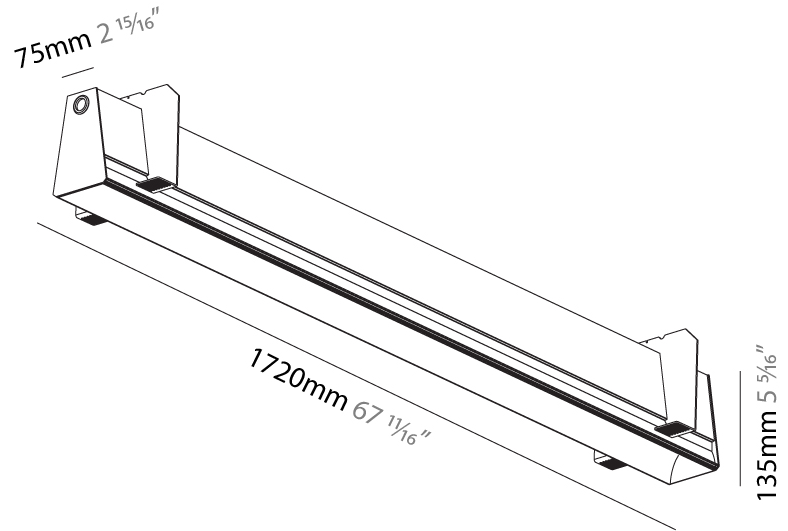

PHYSICAL

Shape: Rectangle
Length (mm): 1720
Length (in): 67 ¹¹/₁₆
Width (mm): 75
Width (in): 2 ¹⁵/₁₆
Height (mm): 135
Height (in): 5 ⁵/₁₆
Ceiling Thickness (mm): 10 / 12.5 / 15
Ceiling Thickness (in): 3/8 or 1/2 or 9/16
Min. Recessing Depth (mm): 170
Min. Recessing Depth (in): 6 ¹¹/₁₆
Light Distribution: Direct
Weight (kg): 6.812
Weight (lbs): 14.99
Diffuser: PMMA - Opal
Fixture Finish: SSR / BKV / CWI / CRY / HAB / UFT / ITA / RUA / FTG / MYG / LOD / PUS / FRO / FUP / KIA / POP / BLS / SPG / MEY / GOH / GUM / CHC / COM / ABZ / JAG / OBR / MOS / ROR
Fixture Material: Aluminum
Cut-out Measurements: 1730mm / 68 1/8" x 92mm / 3 5/8"
Upon Request: Unique Sizes Unique Ceiling Thickness

ELECTRICAL

Lamp Type: LED (Zhaga Standard)
Input Wattage (W): 30.4
Total Output Wattage (W): 24 / 19.2 (3500K)
Dimming: 0-10V Dimming / Phase Dimming (120Vac Only)
Driver Included: Yes
Driver Location: Integrated
Driver Type: Constant Current - 120 / 277Vac
Driver Class: Class 2
Input Voltage (V): 120 - 277
Constant Current (MA): 350 / 600 (3500K)

LED

Color Temperature (°K): 3000 / 3500 / 4000
Max. Delivered Lumen (lm): 2050 / 2127 / 2170
CRI: >90 CRI
Lamp Life (hrs): 50000
Upon Request: Special Color Temperature RGB-W Tunable White CRI (no minimum qty) price increase + longer lead time

OPTICAL

RATINGS AND CERTIFICATIONS

Certified By: Certified for North American Standards
IP rating: IP20