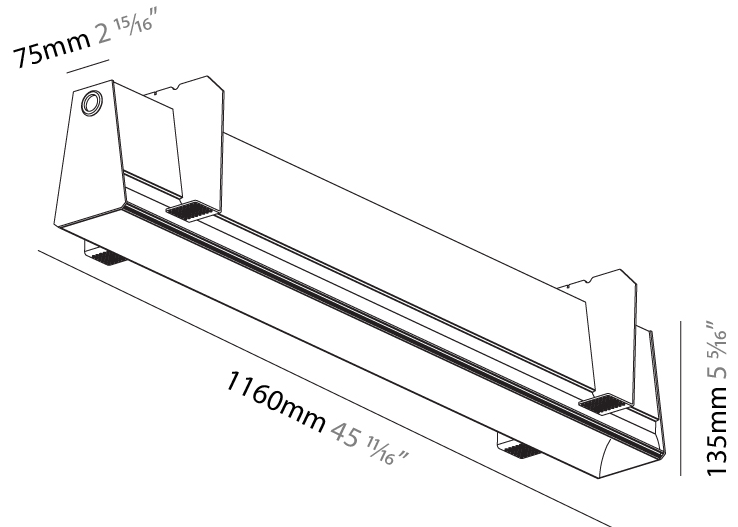

PHYSICAL

Shape: Rectangle
Length (mm): 1160
Length (in): 45 ¹¹/₁₆
Width (mm): 75
Width (in): 2 ¹⁵/₁₆
Height (mm): 135
Height (in): 5 ⁵/₁₆
Ceiling Thickness (mm): 10 / 12.5 / 15
Ceiling Thickness (in): 3/8 or 1/2 or 9/16
Min. Recessing Depth (mm): 170
Min. Recessing Depth (in): 6 ¹¹/₁₆
Light Distribution: Direct
Weight (kg): 4.704
Weight (lbs): 10.35
Diffuser: PMMA - Opal
Fixture Finish: SSR / BKV / CWI / CRY / HAB / UFT / ITA / RUA / FTG / MYG / LOD / PUS / FRO / FUP / KIA / POP / BLS / SPG / MEY / GOH / GUM / CHC / COM / ABZ / JAG / OBR / MOS / ROR
Fixture Material: Aluminum
Cut-out Measurements: 1170mm / 46 1/16" x 92mm / 3 5/8"
Upon Request: Unique Sizes Unique Ceiling Thickness

ELECTRICAL

Lamp Type: LED (Zhaga Standard)
Input Wattage (W): 20.2
Total Output Wattage (W): 16 / 12.8 (3500K)
Dimming: 0-10V Dimming / Phase Dimming (120Vac Only)
Driver Included: Yes
Driver Location: Integrated
Driver Type: Constant Current - 120 / 277Vac
Driver Class: Class 2
Input Voltage (V): 120 - 277
Constant Current (MA): 350 / 400 (3500K)

LED

Color Temperature (°K): 3000 / 3500 / 4000
Max. Delivered Lumen (lm): 1370 / 1421 / 1450
CRI: >90 CRI
Lamp Life (hrs): 50000
Upon Request: Special Color Temperature RGB-W Tunable White CRI (no minimum qty) price increase + longer lead time

OPTICAL

RATINGS AND CERTIFICATIONS

Certified By: Certified for North American Standards
IP rating: IP20