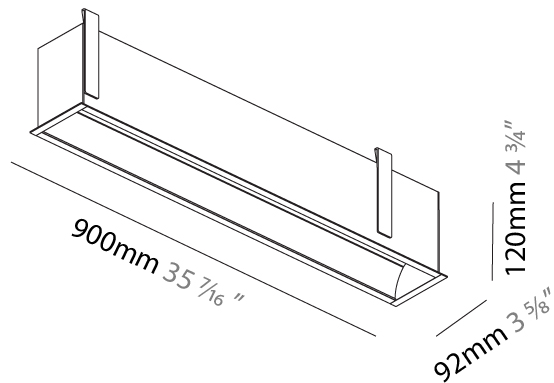

GENERAL

Series: Groove
Subseries: Groove Square
Brand: Prolight
Division: Architectural
Mounting Type: Recessed
Mounting Location: Ceiling
Subcategory: Profile

PHYSICAL

Shape: Rectangle
Length (mm): 900
Length (in): 35 7/16
Width (mm): 92
Width (in): 3 5/8
Height (mm): 120
Height (in): 4 3/4
Ceiling Thickness (mm): 10 - 25
Ceiling Thickness (in): 3/8 - 1
Min. Recessing Depth (mm): 160
Min. Recessing Depth (in): 6 5/16
Light Distribution: Direct
Weight (kg): 4.083
Weight (lbs): 9.98
Diffuser: PMMA - Opal
Fixture Finish: [ANA / SSR / BKV / CWI / CRY / HAB / MSR / UFT / ITA / RUA / OGR / FTG / MYG / RWR / LOD / PUS / FRO / FUP / KIA / POP / BLS / SPG / MEY / GOH / GUM / CHC / COM / ABZ / JAG / OBR / MOS / ROR](#)
Fixture Material: Aluminum
Cut-out Measurements: 890mm / 35 1/16" x 85mm / 3 3/8"

ELECTRICAL

Lamp Type: LED (Zhaga Standard)
Input Wattage (W): 15.2
Total Output Wattage (W): 12 / 11.1 (3500K)
[Dimming: 0-10V Dimming / Phase Dimming (120Vac Only)](#)
Driver Included: Yes
Driver Location: Integrated
Driver Type: Constant Current - 120 / 277Vac
Driver Class: Class 2
Input Voltage (V): 120 - 277
Constant Current (MA): 350 / 375 (3500K)

LED

[Color Temperature (*K): 3000 / 3500 / 4000](#)
Max. Delivered Lumen (lm): 1030 / 1058 / 1080
CRI: >90 CRI
Lamp Life (hrs): 50000

OPTICAL

RATINGS AND CERTIFICATIONS

Certified By: Certified for North American Standards
IP rating: IP20