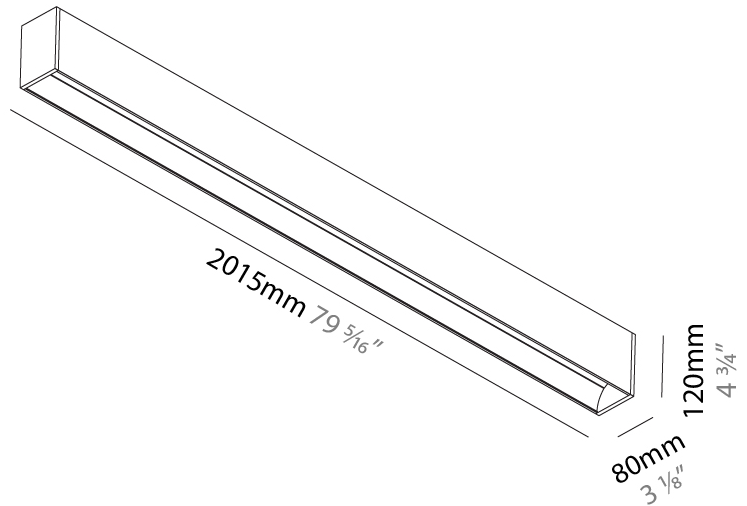

1. To build a product code in our configurator select the specify button on the base model # product page
2. To build a manual product code on this datasheet choose from the options listed below in blue font and add the suffix to the base model #

GENERAL

Series: Groove
Subseries: Groove Square
Brand: Prolicht
Division: Architectural
Mounting Type: Surface
Mounting Location: Ceiling
Subcategory: Profile

PHYSICAL

Shape: Rectangle
Length (mm): 2015
Length (in): 79 ⁵/₁₆
Width (mm): 80
Width (in): 3 ¹/₈
Height (mm): 120
Height (in): 4 ³/₄
Light Distribution: Direct
Weight (kg): 8.541
Weight (lbs): 18.79
Diffuser: PMMA - Opal
Fixture Finish: ANA / SSR / BKV / CWI / CRY / HAB / MSR / UFT / ITA / RUA / OGR / FTG / MYG / RWR / LOD / PUS / FRO / FUP / KIA / POP / BLS / SPG / MEY / GOH / GUM / CHC / COM / ABZ / JAG / OBR / MOS / ROR
Fixture Material: Aluminum

ELECTRICAL

Lamp Type: LED (Zhaga Standard)
Input Wattage (W): 35.4
Total Output Wattage (W): 28 / 22.8 (3500K)
Dimming: 0-10V Dimming / Phase Dimming (120Vac Only)
Driver Included: Yes
Driver Location: Integrated
Driver Type: Constant Current - 120 / 277Vac
Driver Class: Class 2
Input Voltage (V): 120 - 277
Constant Current (MA): 350 / 700 (3500K)

LED

Color Temperature (°K): 3000 / 3500 / 4000
Max. Delivered Lumen (lm): 2400 / 2480 / 2530
CRI: >90 CRI
Lamp Life (hrs): 50000

OPTICAL

RATINGS AND CERTIFICATIONS

Certified By: Certified for North American Standards
IP rating: IP20