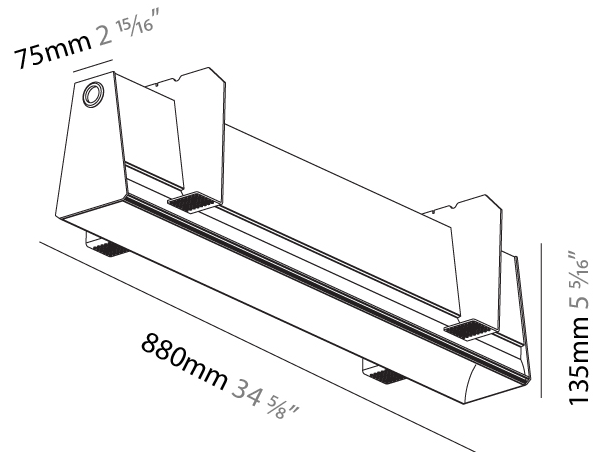

PHYSICAL

Shape: Rectangle
Length (mm): 880
Length (in): 34 5/8
Width (mm): 75
Width (in): 2 15/16
Height (mm): 135
Height (in): 5 5/16
Ceiling Thickness (mm): 10 / 12.5 / 15
Ceiling Thickness (in): 3/8 or 1/2 or 9/16
Min. Recessing Depth (mm): 170
Min. Recessing Depth (in): 6 11/16
Light Distribution: Direct
Weight (kg): 3.786
Weight (lbs): 8.33
Diffuser: PMMA - Opal
Fixture Finish: SSR / BKV / CWI / CRY / HAB / UFT / ITA / RUA / FTG / MYG / LOD / PUS / FRO / FUP / KIA / POP / BLS / SPG / MEY / GOH / GUM / CHC / COM / ABZ / JAG / OBR / MOS / ROR
Fixture Material: Aluminum
Cut-out Measurements: 890mm / 35 1/16" x 92mm / 3 5/8"
Upon Request: Unique Sizes Unique Ceiling Thickness

ELECTRICAL

Lamp Type: LED (Zhaga Standard)
Input Wattage (W): 15.2
Total Output Wattage (W): 12 / 11.2 (3500K)
Dimming: 0-10V Dimming / Phase Dimming (120Vac Only)
Driver Included: Yes
Driver Location: Integrated
Driver Type: Constant Current - 120 / 277Vac
Driver Class: Class 2
Input Voltage (V): 120 - 277
Constant Current (MA): 350 / 375 (3500K)

LED

Color Temperature (°K): 3000 / 3500 / 4000
Max. Delivered Lumen (lm): 1030 / 1058 / 1080
CRI: >90 CRI
Lamp Life (hrs): 50000
Upon Request: Special Color Temperature RGB-W Tunable White CRI (no minimum qty) price increase + longer lead time

OPTICAL

RATINGS AND CERTIFICATIONS

Certified By: Certified for North American Standards
IP rating: IP20