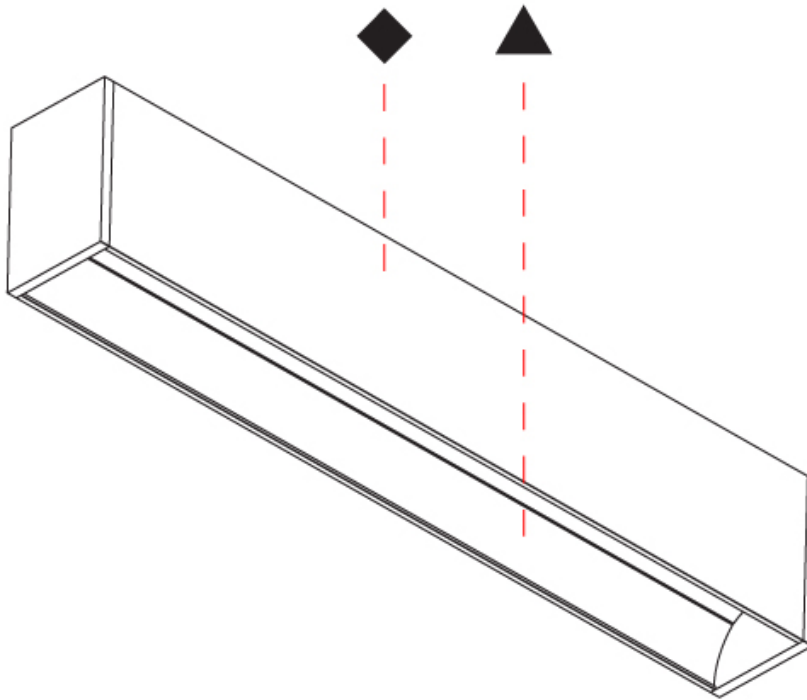

GROOVE SQUARE SURFACE

A3D128-

PROJECT	_____
TYPE	_____
SPECIFIER	_____
QUANTITY	_____
DATE	_____