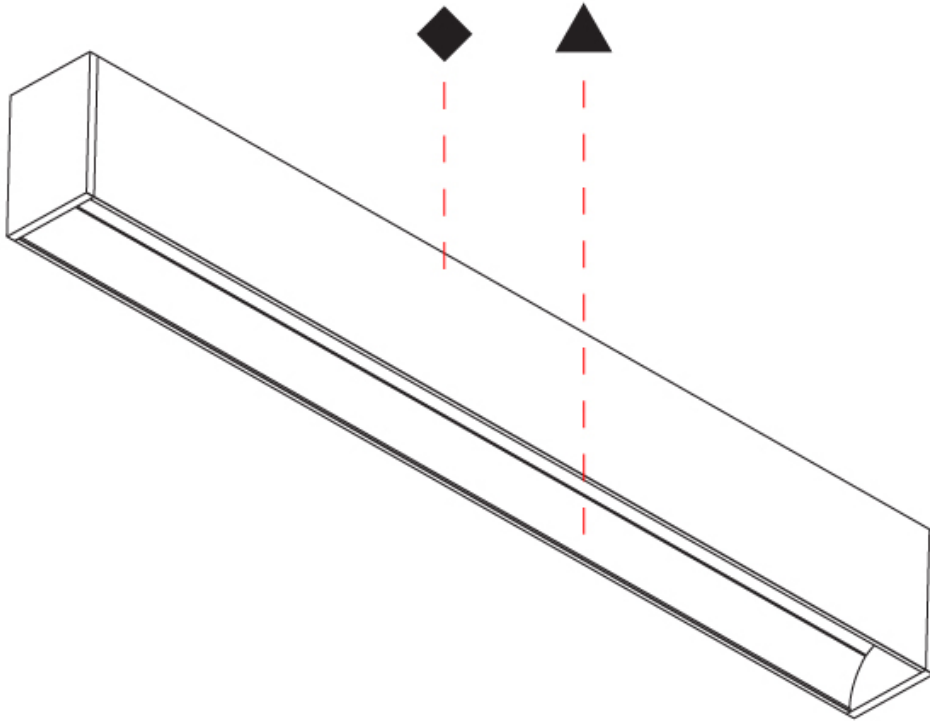

## GROOVE SQUARE SURFACE

A3D129-

PROJECT

TYPE

SPECIFIER

QUANTITY

DATE

|           |
|-----------|
| PROJECT   |
| TYPE      |
| SPECIFIER |
| QUANTITY  |
| DATE      |