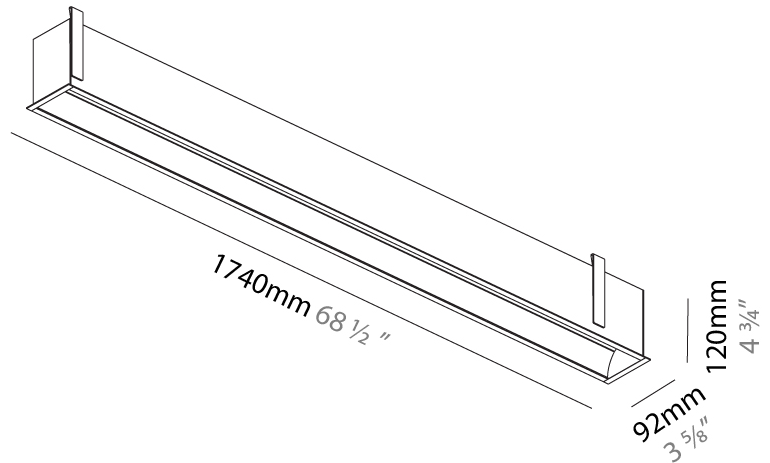

GENERAL

Series: Groove
Subseries: Groove Square
Brand: Prolicht
Division: Architectural
Mounting Type: Recessed
Mounting Location: Ceiling
Subcategory: Profile

PHYSICAL

Shape: Rectangle
Length (mm): 1740
Length (in): 68 1/2
Width (mm): 92
Width (in): 3 5/8
Height (mm): 120
Height (in): 4 3/4
Ceiling Thickness (mm): 10 - 25
Ceiling Thickness (in): 3/8 - 1
Min. Recessing Depth (mm): 160
Min. Recessing Depth (in): 6 5/16
Light Distribution: Direct
Weight (kg): 7.529
Weight (lbs): 16.56
Diffuser: PMMA - Opal
Fixture Finish: ANA / SSR / BKV / CWI / CRY / HAB / MSR / UFT / ITA / RUA / OGR / FTG / MYG / RWR / LOD / PUS / FRO / FUP / KIA / POP / BLS / SPG / MEY / GOH / GUM / CHC / COM / ABZ / JAG / OBR / MOS / ROR
Fixture Material: Aluminum
Cut-out Measurements: 1730mm / 68 1/8" x 85mm / 3 3/8"

ELECTRICAL

Lamp Type: LED (Zhaga Standard)
Input Wattage (W): 30.4
Total Output Wattage (W): 24 / 19.2 (3500K)
Dimming: 0-10V Dimming / Phase Dimming (120Vac Only)
Driver Included: Yes
Driver Location: Integrated
Driver Type: Constant Current - 120 / 277Vac
Driver Class: Class 2
Input Voltage (V): 120 - 277
Constant Current (MA): 350 / 600 (3500K)

LED

Color Temperature (*K): 3000 / 3500 / 4000
Max. Delivered Lumen (lm): 2050 / 2127 / 2170
CRI: >90 CRI
Lamp Life (hrs): 50000

OPTICAL

RATINGS AND CERTIFICATIONS

Certified By: Certified for North American Standards
IP rating: IP20