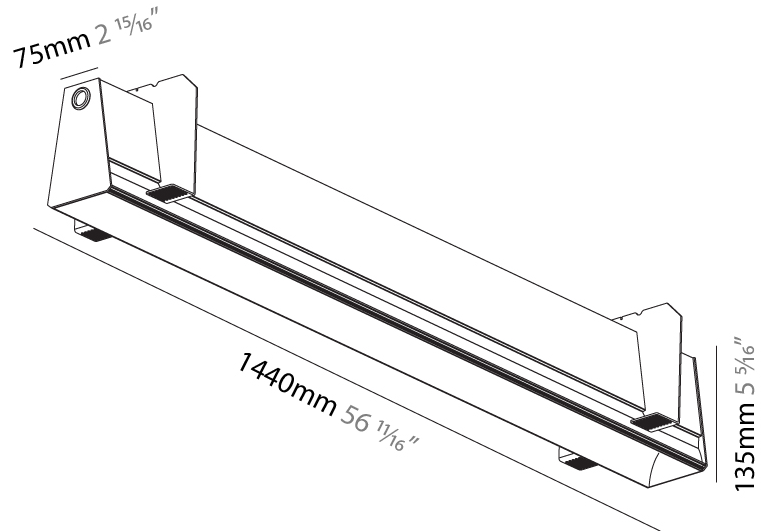

PHYSICAL

Shape: Rectangle
Length (mm): 1440
Length (in): 56 11/16
Width (mm): 75
Width (in): 2 15/16
Height (mm): 135
Height (in): 5 5/16
Ceiling Thickness (mm): 10 / 12.5 / 15
Ceiling Thickness (in): 3/8 or 1/2 or 9/16
Min. Recessing Depth (mm): 170
Min. Recessing Depth (in): 6 11/16
Light Distribution: Direct
Weight (kg): 5.62
Weight (lbs): 12.36
Diffuser: PMMA - Opal
Fixture Finish: SSR / BKV / CWI / CRY / HAB / UFT / ITA / RUA / FTG / MYG / LOD / PUS / FRO / FUP / KIA / POP / BLS / SPG / MEY / GOH / GUM / CHC / COM / ABZ / JAG / OBR / MOS / ROR
Fixture Material: Aluminum
Cut-out Measurements: 1450mm / 57 1/16" x 92mm / 3 5/8"
Upon Request: Unique Sizes Unique Ceiling Thickness

ELECTRICAL

Lamp Type: LED (Zhaga Standard)
Input Wattage (W): 25.3
Total Output Wattage (W): 20 / 16 (3500K)
Dimming: 0-10V Dimming / Phase Dimming (120Vac Only)
Driver Included: Yes
Driver Location: Integrated
Driver Type: Constant Current - 120 / 277Vac
Driver Class: Class 2
Input Voltage (V): 120 - 277
Constant Current (MA): 350 / 500 (3500K)

LED

Color Temperature (°K): 3000 / 3500 / 4000
Max. Delivered Lumen (lm): 1710 / 1774 / 1810
CRI: >90 CRI
Lamp Life (hrs): 50000
Upon Request: Special Color Temperature RGB-W Tunable White CRI (no minimum qty) price increase + longer lead time

OPTICAL

RATINGS AND CERTIFICATIONS

Certified By: Certified for North American Standards
IP rating: IP20