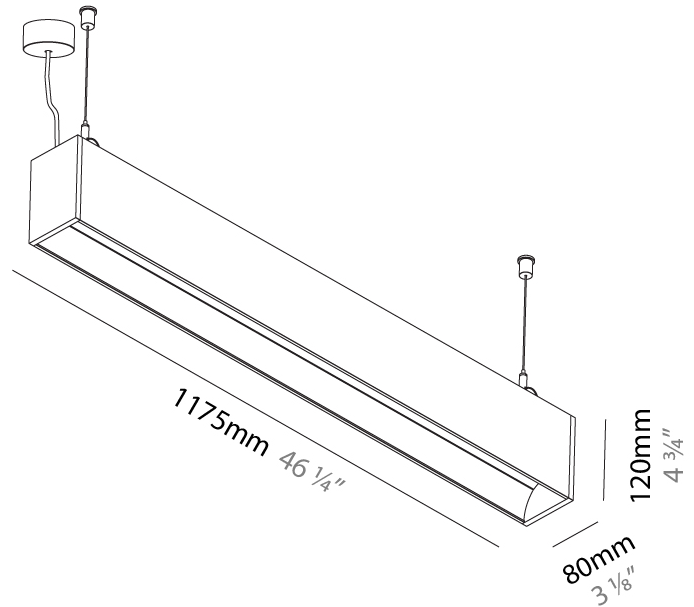

GENERAL

Series: Groove
Subseries: Groove Square
Brand: Prolight
Division: Architectural
Mounting Type: Suspension
Mounting Location: Ceiling
Subcategory: Profile

PHYSICAL

Shape: Rectangle
Length (mm): 1175
Length (in): 46 1/4
Width (mm): 80
Width (in): 3 1/8
Height (mm): 120
Height (in): 4 3/4
Max. Overall Height (mm): 2120
Max. Overall Height (in): 83 7/16
Light Distribution: Direct
Weight (kg): 5.595
Weight (lbs): 12.334
Diffuser: PMMA - Opal
Fixture Finish: ANA / SSR / BKV / CWI / CRY / HAB / MSR / UFT / ITA / RUA / OGR / FTG / MYG / RWR / LOD / PUS / FRO / FUP / KIA / POP / BLS / SPG / MEY / GOH / GUM / CHC / COM / ABZ / JAG / OBR / MOS / ROR
Fixture Material: Aluminum
Cable Details: 2000mm or 4000mm Transparent Cable
Upon Request: Cable colour - White / Black / Orange / Red

ELECTRICAL

Lamp Type: LED (Zhaga Standard)
Input Wattage (W): 20.2
Total Output Wattage (W): 16 / 12.8 (3500K)
Dimming: 0-10V Dimming / Phase Dimming (120Vac Only)
Driver Included: Yes
Driver Location: Integrated
Driver Type: Constant Current - 120 / 277Vac
Driver Class: Class 2
Input Voltage (V): 120 - 277
Constant Current (MA): 350 / 400 (3500K)

LED

Color Temperature (°K): 3000 / 3500 / 4000
Max. Delivered Lumen (lm): 1370 / 1421 / 1450
CRI: >90 CRI
Lamp Life (hrs): 50000

OPTICAL

RATINGS AND CERTIFICATIONS

Certified By: Certified for North American Standards
IP rating: IP20