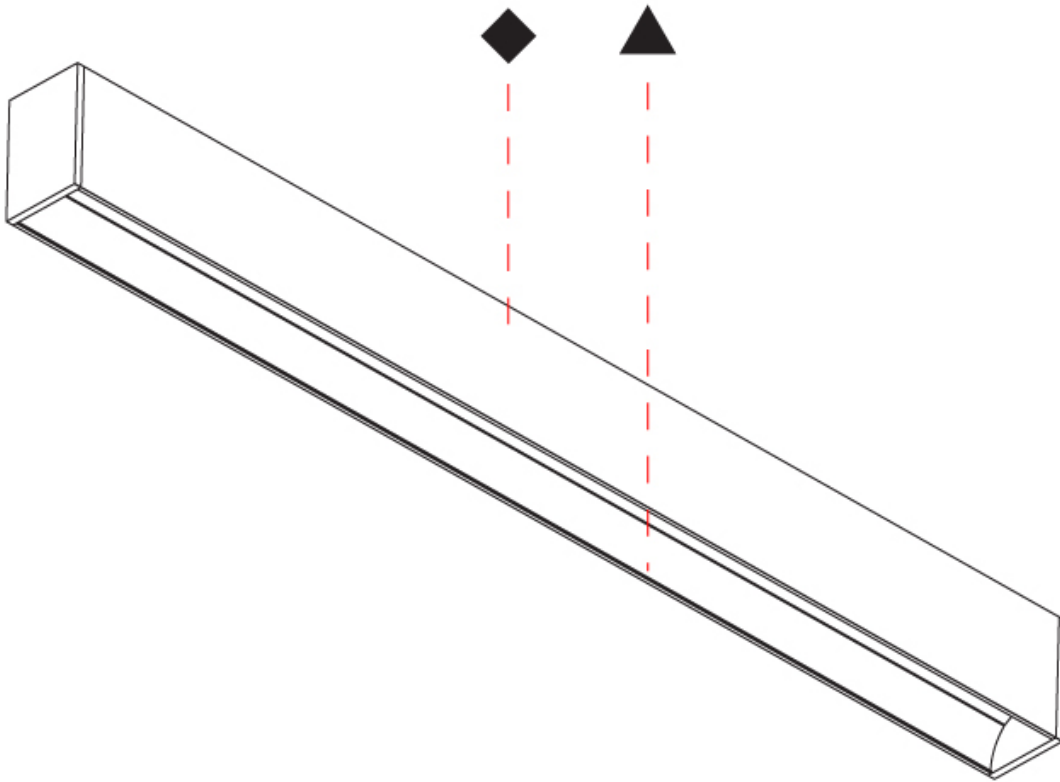

GROOVE SQUARE SURFACE

A3D131-

PROJECT
TYPE
SPECIFIER
QUANTITY
DATE