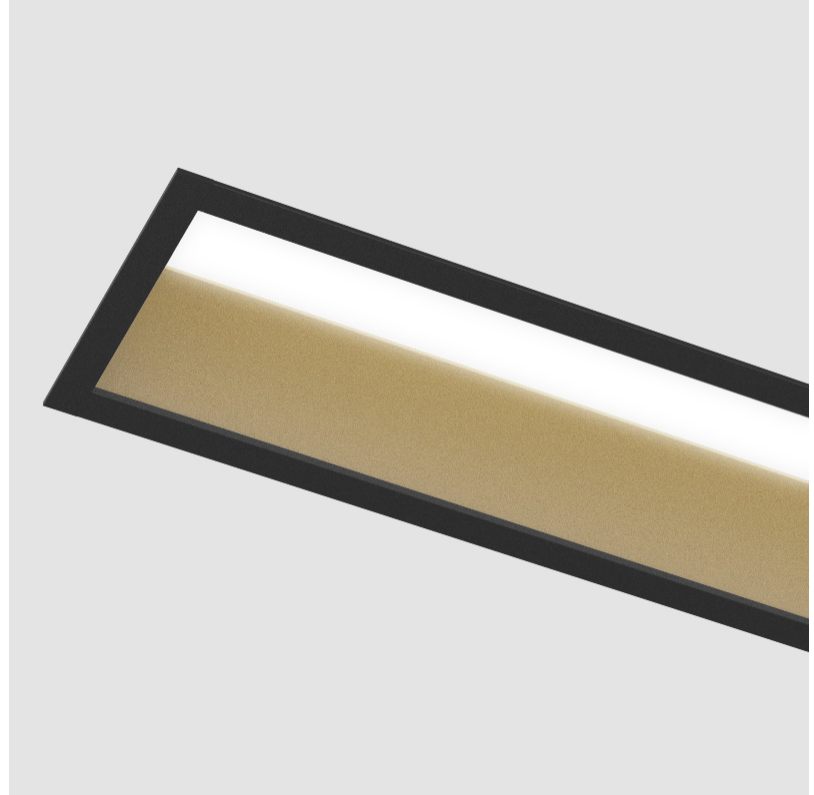

GENERAL

Series: Groove
Subseries: Groove Square
Brand: Prolight
Division: Architectural
Mounting Type: Recessed
Mounting Location: Ceiling
Subcategory: Profile

PHYSICAL

Shape: Rectangle
Length (mm): 1460
Length (in): 57 1/2
Width (mm): 92
Width (in): 3 5/8
Height (mm): 120
Height (in): 4 3/4
Ceiling Thickness (mm): 10 / 12.5 / 15 / 25
Ceiling Thickness (in): 3/8 or 1/2 or 9/16 or 1
Min. Recessing Depth (mm): 160
Min. Recessing Depth (in): 6 5/16
Light Distribution: Direct
Weight (kg): 6.306
Weight (lbs): 13.87
Diffuser: PMMA - Opal
Fixture Finish: ANA / SSR / BKV / CWI / CRY / HAB / MSR / UFT / ITA / RUA / OGR / FTG / MYG / RWR / LOD / PUS / FRO / FUP / KIA / POP / BLS / SPG / MEY / GOH / GUM / CHC / COM / ABZ / JAG / OBR / MOS / ROR
Fixture Material: Aluminum
Cut-out Measurements: 1450mm / 57 1/16" x 85mm / 3 3/8"

ELECTRICAL

Lamp Type: LED (Zhaga Standard)
Input Wattage (W): 25.3
Total Output Wattage (W): 20 / 16 (3500K)
Dimming: 0-10V Dimming / Phase Dimming (120Vac Only)
Driver Included: Yes
Driver Location: Integrated
Driver Type: Constant Current - 120 / 277Vac
Driver Class: Class 2
Input Voltage (V): 120 - 277
Constant Current (MA): 350 / 500 (3500K)

LED

Color Temperature (°K): 3000 / 3500 / 4000
Max. Delivered Lumen (lm): 1710 / 1774 / 1810
CRI: >90 CRI
Lamp Life (hrs): 50000

OPTICAL

RATINGS AND CERTIFICATIONS

Certified By: Certified for North American Standards
IP rating: IP20