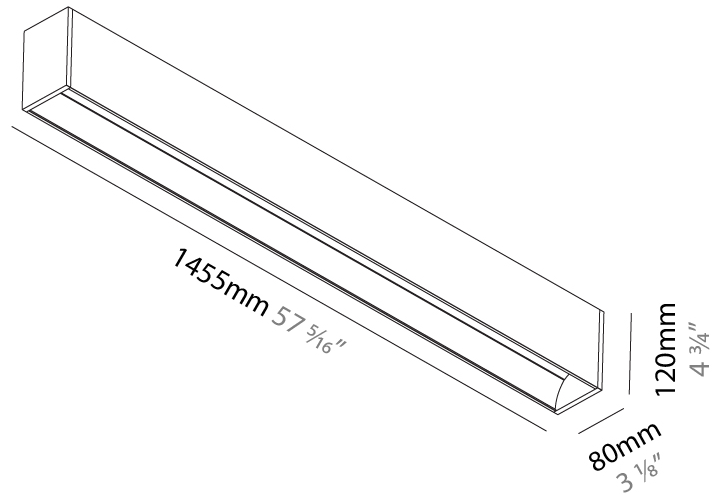

1. To build a product code in our configurator select the specify button on the base model # product page
2. To build a manual product code on this datasheet choose from the options listed below in blue font and add the suffix to the base model #

GENERAL

Series: Groove
Subseries: Groove Square
Brand: Prolicht
Division: Architectural
Mounting Type: Surface
Mounting Location: Ceiling
Subcategory: Profile

PHYSICAL

Shape: Rectangle
Length (mm): 1455
Length (in): 57 5/16
Width (mm): 80
Width (in): 3 1/8
Height (mm): 120
Height (in): 4 3/4
Light Distribution: Direct
Weight (kg): 6.35
Weight (lbs): 13.97
Diffuser: PMMA - Opal
Fixture Finish: ANA / SSR / BKV / CWI / CRY / HAB / MSR / UFT / ITA / RUA / OGR / FTG / MYG / RWR / LOD / PUS / FRO / FUP / KIA / POP / BLS / SPG / MEY / GOH / GUM / CHC / COM / ABZ / JAG / OBR / MOS / ROR
Fixture Material: Aluminum

ELECTRICAL

Lamp Type: LED (Zhaga Standard)
Input Wattage (W): 25.3
Total Output Wattage (W): 20 / 16 (3500K)
Dimming: 0-10V Dimming / Phase Dimming (120Vac Only)
Driver Included: Yes
Driver Location: Integrated
Driver Type: Constant Current - 120 / 277Vac
Driver Class: Class 2
Input Voltage (V): 120 - 277
Constant Current (MA): 350 / 500 (3500K)

LED

Color Temperature (°K): 3000 / 3500 / 4000
Max. Delivered Lumen (lm): 1710 / 1774 / 1810
CRI: >90 CRI
Lamp Life (hrs): 50000

OPTICAL

RATINGS AND CERTIFICATIONS

Certified By: Certified for North American Standards
IP rating: IP20