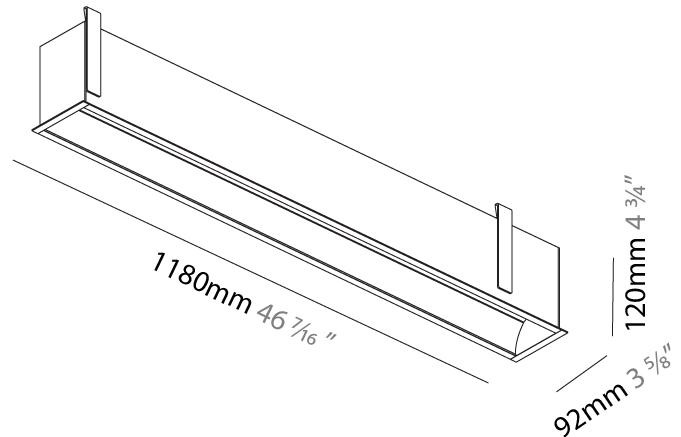

GENERAL

Series: Groove
Subseries: Groove Square
Brand: Prolicht
Division: Architectural
Mounting Type: Recessed
Mounting Location: Ceiling
Subcategory: Profile

PHYSICAL

Shape: Rectangle
Length (mm): 1180
Length (in): 46 7/16
Width (mm): 92
Width (in): 3 5/8
Height (mm): 120
Height (in): 4 3/4
Ceiling Thickness (mm): 10 - 25
Ceiling Thickness (in): 3/8 - 1
Min. Recessing Depth (mm): 160
Min. Recessing Depth (in): 6 5/16
Light Distribution: Direct
Weight (kg): 5.195
Weight (lbs): 11.43
Diffuser: PMMA - Opal
Fixture Finish: [ANA / SSR / BKV / CWI / CRY / HAB / MSR / UFT / ITA / RUA / OGR / FTG / MYG / RWR / LOD / PUS / FRO / FUP / KIA / POP / BLS / SPG / MEY / GOH / GUM / CHC / COM / ABZ / JAG / OBR / MOS / ROR](#)
Fixture Material: Aluminum
Cut-out Measurements: 1170mm / 46 1/16" x 85mm / 3 3/8"

ELECTRICAL

Lamp Type: LED (Zhaga Standard)
Input Wattage (W): 20.2
Total Output Wattage (W): 16 / 12.8 (3500K)
[Dimming: 0-10V Dimming / Phase Dimming (120Vac Only)](#)
Driver Included: Yes
Driver Location: Integrated
Driver Type: Constant Current - 120 / 277Vac
Driver Class: Class 2
Input Voltage (V): 120 - 277
Constant Current (MA): 350 / 400 (3500K)

LED

[Color Temperature (°K): 3000 / 3500 / 4000](#)
Max. Delivered Lumen (lm): 1370 / 1421 / 1450
CRI: >90 CRI
Lamp Life (hrs): 50000

OPTICAL

RATINGS AND CERTIFICATIONS

Certified By: Certified for North American Standards
IP rating: IP20