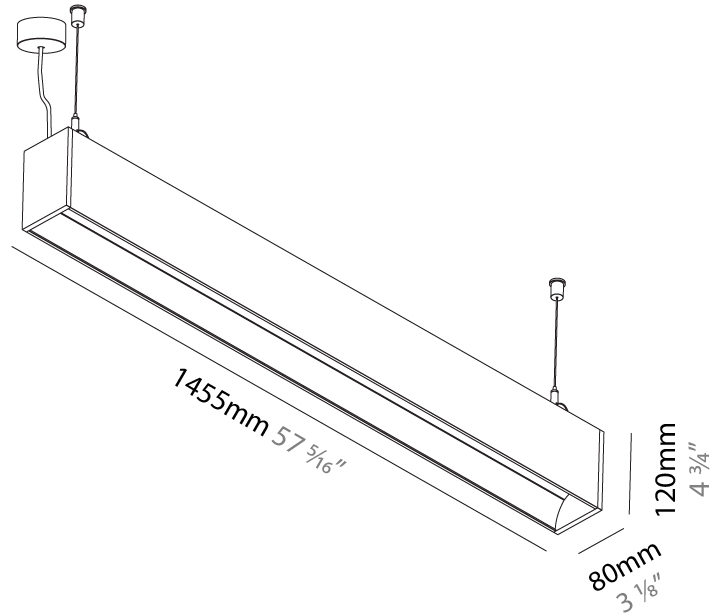

GENERAL

Series: Groove
Subseries: Groove Square
Brand: Prolicht
Division: Architectural
Mounting Type: Suspension
Mounting Location: Ceiling
Subcategory: Profile

PHYSICAL

Shape: Rectangle
Length (mm): 1455
Length (in): 57 5/16
Width (mm): 80
Width (in): 3 1/8
Height (mm): 120
Height (in): 4 3/4
Max. Overall Height (mm): 2120
Max. Overall Height (in): 83 7/16
Light Distribution: Direct
Weight (kg): 6.691
Weight (lbs): 14.751
Diffuser: PMMA - Opal
Fixture Finish: ANA / SSR / BKV / CWI / CRY / HAB / MSR / UFT / ITA / RUA / OGR / FTG / MYG / RWR / LOD / PUS / FRO / FUP / KIA / POP / BLS / SPG / MEY / GOH / GUM / CHC / COM / ABZ / JAG / OBR / MOS / ROR
Fixture Material: Aluminum
Cable Details: 2000mm or 6000mm Transparent Cable

ELECTRICAL

Lamp Type: LED (Zhaga Standard)
Input Wattage (W): 25.3
Total Output Wattage (W): 20 / 16 (3500K)
Dimming: 0-10V Dimming / Phase Dimming (120Vac Only)
Driver Included: Yes
Driver Location: Integrated
Driver Type: Constant Current - 120 / 277Vac
Driver Class: Class 2
Input Voltage (V): 120 - 277
Constant Current (MA): 350 / 500 (3500K)

LED

Color Temperature (°K): 3000 / 3500 / 4000
Max. Delivered Lumen (lm): 1710 / 1774 / 1810
CRI: >90 CRI
Lamp Life (hrs): 50000

OPTICAL

RATINGS AND CERTIFICATIONS

Certified By: Certified for North American Standards
IP rating: IP20