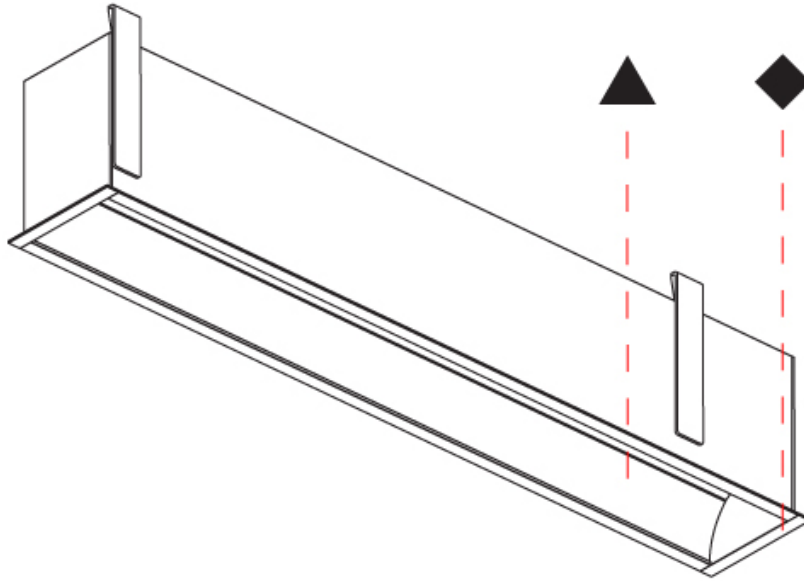

GROOVE SQUARE RECESSED

A35659-

PROJECT	_____
TYPE	_____
SPECIFIER	_____
QUANTITY	_____
DATE	_____