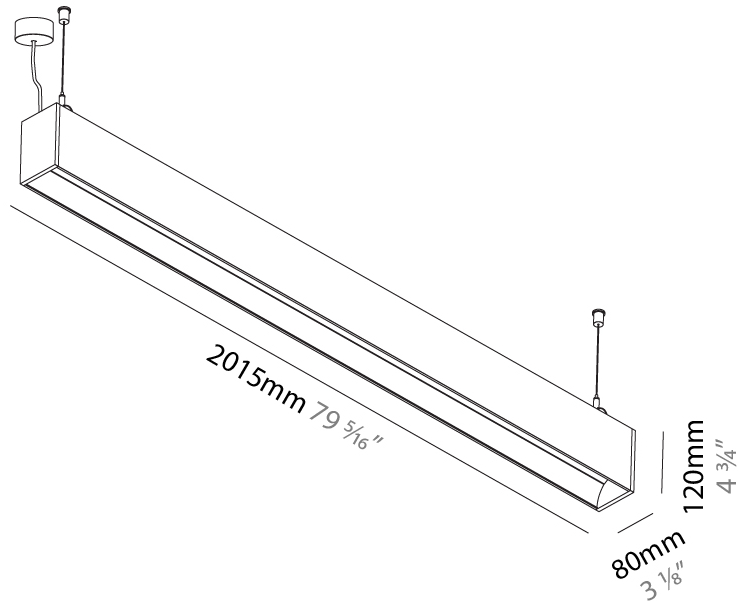

GENERAL

Series: Groove
Subseries: Groove Square
Brand: Prolicht
Division: Architectural
Mounting Type: Suspension
Mounting Location: Ceiling
Subcategory: Profile

PHYSICAL

Shape: Rectangle
Length (mm): 2015
Length (in): 79 5/16
Width (mm): 80
Width (in): 3 1/8
Height (mm): 120
Height (in): 4 3/4
Max. Overall Height (mm): 2120
Max. Overall Height (in): 83 7/16
Light Distribution: Direct
Weight (kg): 8.883
Weight (lbs): 19.583
Diffuser: PMMA - Opal
Fixture Finish: ANA / SSR / BKV / CWI / CRY / HAB / MSR / UFT / ITA / RUA / OGR / FTG / MYG / RWR / LOD / PUS / FRO / FUP / KIA / POP / BLS / SPG / MEY / GOH / GUM / CHC / COM / ABZ / JAG / OBR / MOS / ROR
Fixture Material: Aluminum
Cable Details: 2000mm or 4000mm Transparent Cable
Upon Request: Cable colour - White / Black / Orange / Red

ELECTRICAL

Lamp Type: LED (Zhaga Standard)
Input Wattage (W): 35.4
Total Output Wattage (W): 28 / 22.4 (3500K)
Dimming: 0-10V Dimming / Phase Dimming (120Vac Only)
Driver Included: Yes
Driver Location: Integrated
Driver Type: Constant Current - 120 / 277Vac
Driver Class: Class 2
Input Voltage (V): 120 - 277
Constant Current (MA): 350 / 700 (3500K)

LED

Color Temperature (°K): 3000 / 3500 / 4000
Max. Delivered Lumen (lm): 2400 / 2479 / 2530
CRI: >90 CRI
Lamp Life (hrs): 50000

OPTICAL

RATINGS AND CERTIFICATIONS

Certified By: Certified for North American Standards
IP rating: IP20