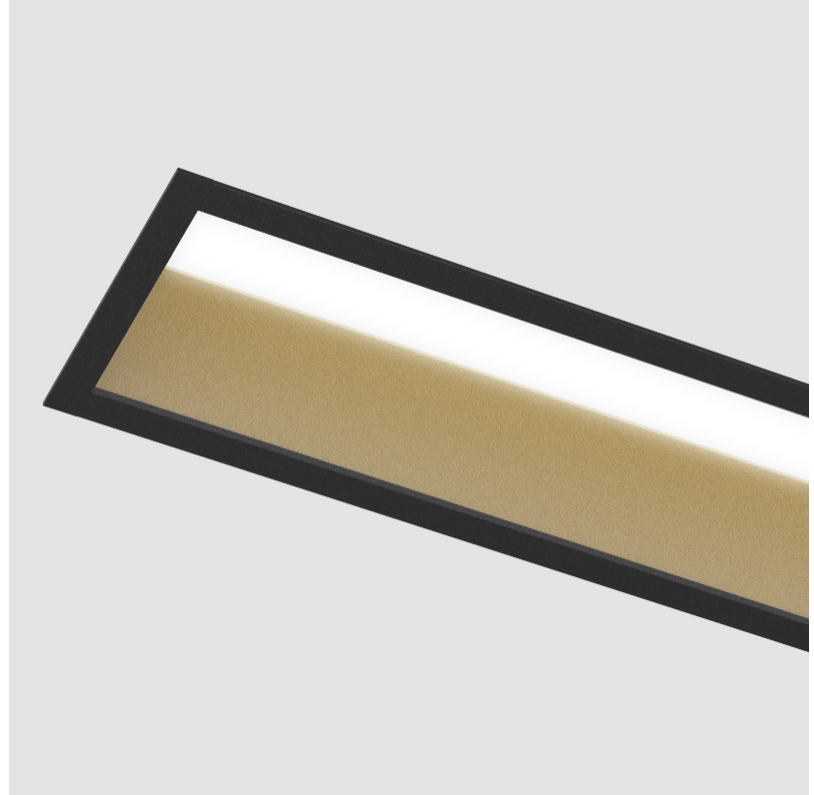

GENERAL

Series: Groove
Subseries: Groove Square
Brand: Prolicht
Division: Architectural
Mounting Type: Recessed
Mounting Location: Ceiling
Subcategory: Profile

PHYSICAL

Shape: Rectangle
Length (mm): 1180
Length (in): 46 7/16
Width (mm): 92
Width (in): 3 5/8
Height (mm): 120
Height (in): 4 3/4
Ceiling Thickness (mm): 10 - 25
Ceiling Thickness (in): 3/8 - 1
Min. Recessing Depth (mm): 160
Min. Recessing Depth (in): 6 5/16
Light Distribution: Direct
Weight (kg): 5.195
Weight (lbs): 11.43
Diffuser: PMMA - Opal
Fixture Finish: [ANA / SSR / BKV / CWI / CRY / HAB / MSR / UFT / ITA / RUA / OGR / FTG / MYG / RWR / LOD / PUS / FRO / FUP / KIA / POP / BLS / SPG / MEY / GOH / GUM / CHC / COM / ABZ / JAG / OBR / MOS / ROR](#)
Fixture Material: Aluminum
Cut-out Measurements: 1170mm / 46 1/16" x 85mm / 3 3/8"

ELECTRICAL

Lamp Type: LED (Zhaga Standard)
Input Wattage (W): 20.2
Total Output Wattage (W): 16 / 12.8 (3500K)
Dimming: [0-10V Dimming / Phase Dimming (120Vac Only)](#)
Driver Included: Yes
Driver Location: Integrated
Driver Type: Constant Current - 120 / 277Vac
Driver Class: Class 2
Input Voltage (V): 120 - 277
Constant Current (MA): 350 / 400 (3500K)

LED

Color Temperature (°K): [3000 / 3500 / 4000](#)
Max. Delivered Lumen (lm): 1370 / 1421 / 1450
CRI: >90 CRI
Lamp Life (hrs): 50000

OPTICAL

RATINGS AND CERTIFICATIONS

Certified By: Certified for North American Standards
IP rating: IP20