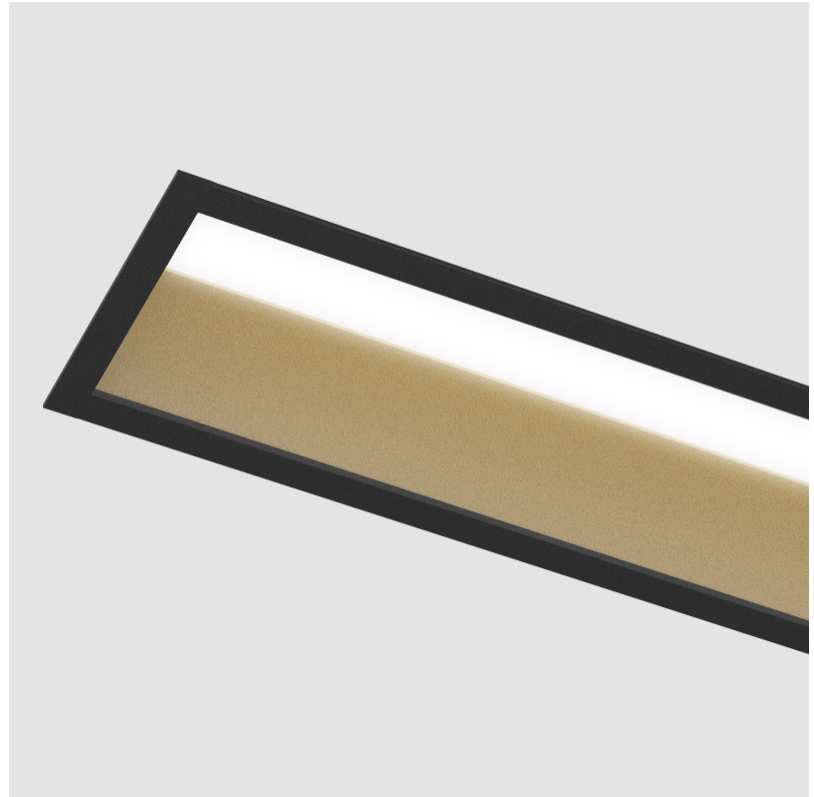

GENERAL

Series: Groove
Subseries: Groove Square
Brand: Prolight
Division: Architectural
Mounting Type: Recessed
Mounting Location: Ceiling
Subcategory: Profile

PHYSICAL

Shape: Rectangle
Length (mm): 1740
Length (in): 68 1/2
Width (mm): 92
Width (in): 3 5/8
Height (mm): 120
Height (in): 4 3/4
Ceiling Thickness (mm): 10 - 25
Ceiling Thickness (in): 3/8 - 1
Min. Recessing Depth (mm): 160
Min. Recessing Depth (in): 6 5/16
Light Distribution: Direct
Weight (kg): 7.529
Weight (lbs): 16.56
Diffuser: PMMA - Opal
Fixture Finish: [ANA / SSR / BKV / CWI / CRY / HAB / MSR / UFT / ITA / RUA / OGR / FTG / MYG / RWR / LOD / PUS / FRO / FUP / KIA / POP / BLS / SPG / MEY / GOH / GUM / CHC / COM / ABZ / JAG / OBR / MOS / ROR](#)
Fixture Material: Aluminum
Cut-out Measurements: 1730mm / 68 1/8" x 85mm / 3 3/8"

ELECTRICAL

Lamp Type: LED (Zhaga Standard)
Input Wattage (W): 30.4
Total Output Wattage (W): 24 / 19.2 (3500K)
[Dimming: 0-10V Dimming / Phase Dimming (120Vac Only)](#)
Driver Included: Yes
Driver Location: Integrated
Driver Type: Constant Current - 120 / 277Vac
Driver Class: Class 2
Input Voltage (V): 120 - 277
Constant Current (MA): 350 / 600 (3500K)

LED

[Color Temperature (*K): 3000 / 3500 / 4000](#)
Max. Delivered Lumen (lm): 2050 / 2127 / 2170
CRI: >90 CRI
Lamp Life (hrs): 50000

OPTICAL

RATINGS AND CERTIFICATIONS

Certified By: Certified for North American Standards
IP rating: IP20