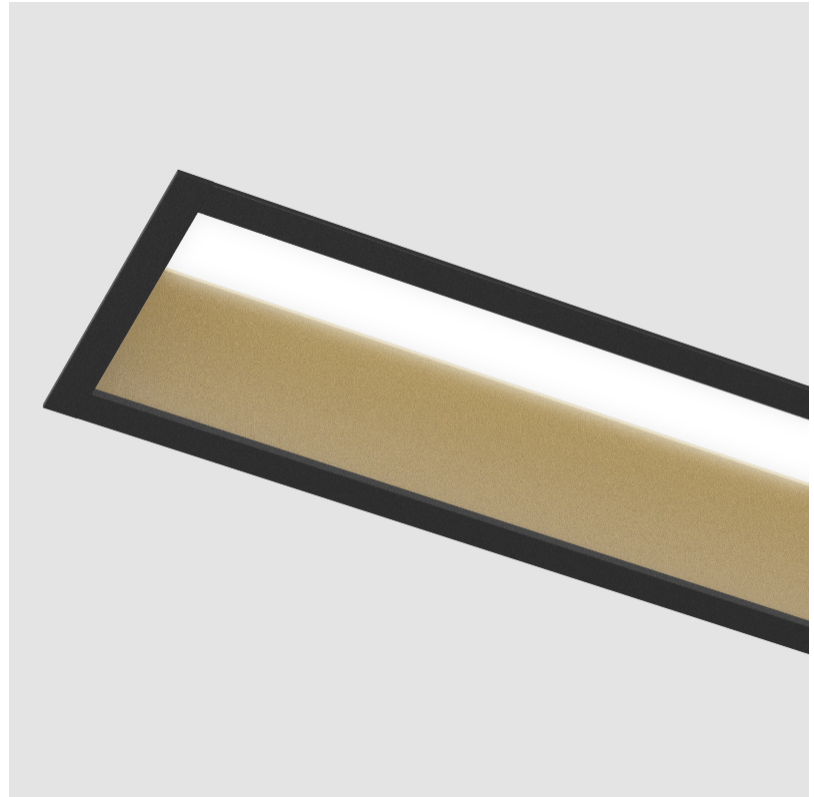

GENERAL

Series: Groove
Subseries: Groove Square
Brand: Prolicht
Division: Architectural
Mounting Type: Recessed
Mounting Location: Ceiling
Subcategory: Profile

PHYSICAL

Shape: Rectangle
Length (mm): 900
Length (in): 35 7/16
Width (mm): 92
Width (in): 3 5/8
Height (mm): 120
Height (in): 4 3/4
Ceiling Thickness (mm): 10 - 25
Ceiling Thickness (in): 3/8 - 1
Min. Recessing Depth (mm): 160
Min. Recessing Depth (in): 6 5/16
Light Distribution: Direct
Weight (kg): 4.083
Weight (lbs): 9.98
Diffuser: PMMA - Opal
Fixture Finish: [ANA / SSR / BKV / CWI / CRY / HAB / MSR / UFT / ITA / RUA / OGR / FTG / MYG / RWR / LOD / PUS / FRO / FUP / KIA / POP / BLS / SPG / MEY / GOH / GUM / CHC / COM / ABZ / JAG / OBR / MOS / ROR](#)
Fixture Material: Aluminum
Cut-out Measurements: 890mm / 35 1/16" x 85mm / 3 3/8"

ELECTRICAL

Lamp Type: LED (Zhaga Standard)
Input Wattage (W): 15.2
Total Output Wattage (W): 12 / 11.1 (3500K)
[Dimming: 0-10V Dimming / Phase Dimming (120Vac Only)](#)
Driver Included: Yes
Driver Location: Integrated
Driver Type: Constant Current - 120 / 277Vac
Driver Class: Class 2
Input Voltage (V): 120 - 277
Constant Current (MA): 350 / 375 (3500K)

LED

[Color Temperature (*K): 3000 / 3500 / 4000](#)
Max. Delivered Lumen (lm): 1030 / 1058 / 1080
CRI: >90 CRI
Lamp Life (hrs): 50000

OPTICAL

RATINGS AND CERTIFICATIONS

Certified By: Certified for North American Standards
IP rating: IP20