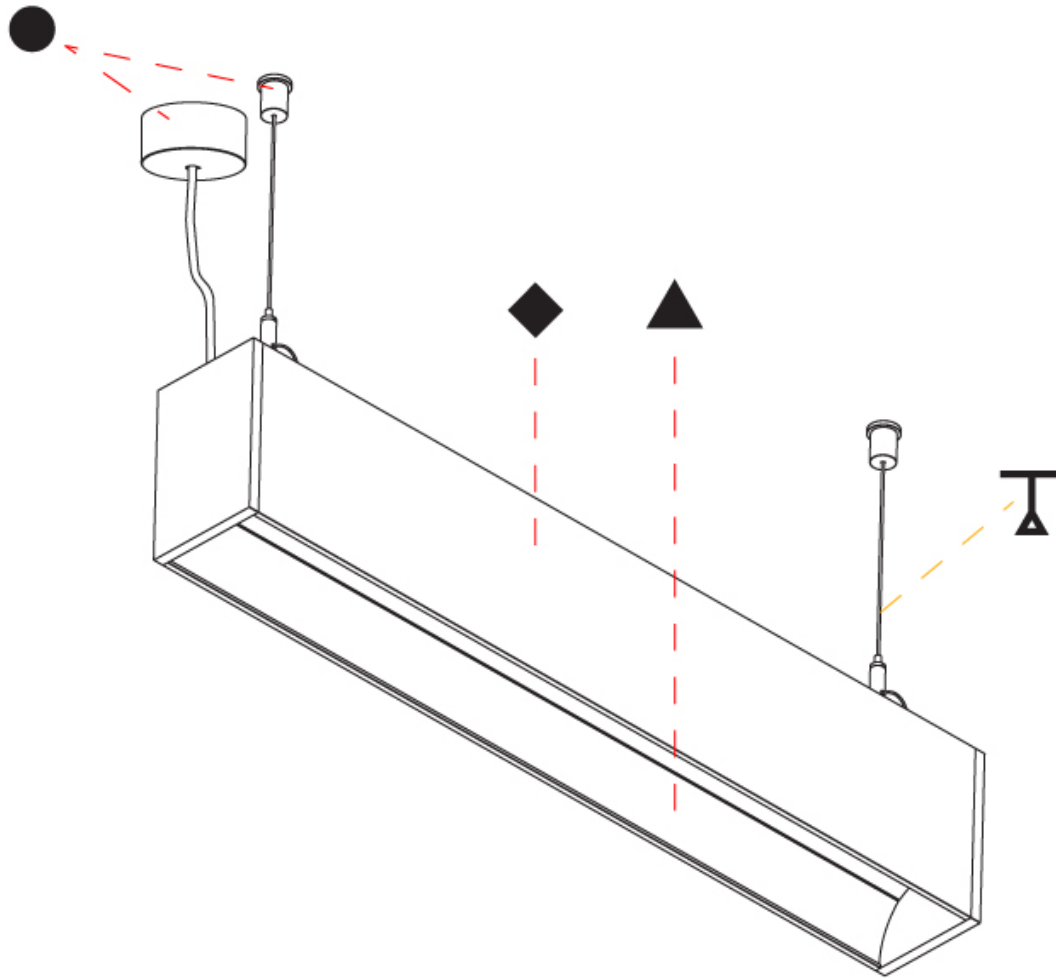

GROOVE SQUARE SUSPENSION

A30811-

PROJECT	_____
TYPE	_____
SPECIFIER	_____
QUANTITY	_____
DATE	_____

A