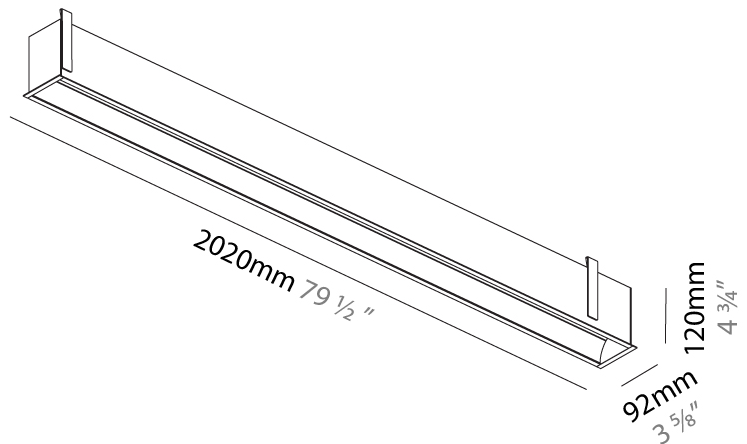

GENERAL

Series: Groove
Subseries: Groove Square
Brand: Prolight
Division: Architectural
Mounting Type: Recessed
Mounting Location: Ceiling
Subcategory: Profile

PHYSICAL

Shape: Rectangle
Length (mm): 2020
Length (in): 79 1/2
Width (mm): 92
Width (in): 3 5/8
Height (mm): 120
Height (in): 4 3/4
Ceiling Thickness (mm): 10 - 25
Ceiling Thickness (in): 3/8 - 1
Min. Recessing Depth (mm): 160
Min. Recessing Depth (in): 6 5/16
Light Distribution: Direct
Weight (kg): 8.638
Weight (lbs): 19
Diffuser: PMMA - Opal
Fixture Finish: ANA / SSR / BKV / CWI / CRY / HAB / MSR / UFT / ITA / RUA / OGR / FTG / MYG / RWR / LOD / PUS / FRO / FUP / KIA / POP / BLS / SPG / MEY / GOH / GUM / CHC / COM / ABZ / JAG / OBR / MOS / ROR
Fixture Material: Aluminum
Cut-out Measurements: 2010mm / 79 1/8" x 85mm / 3 3/8"

ELECTRICAL

Lamp Type: LED (Zhaga Standard)
Input Wattage (W): 35.4
Total Output Wattage (W): 28 / 22.4 (3500K)
Dimming: 0-10V Dimming / Phase Dimming (120Vac Only)
Driver Included: Yes
Driver Location: Integrated
Driver Type: Constant Current - 120 / 277Vac
Driver Class: Class 2
Input Voltage (V): 120 - 277
Constant Current (MA): 350 / 700 (3500K)

LED

Color Temperature (*K): 3000 / 3500 / 4000
Max. Delivered Lumen (lm): 2400 / 2479 / 2530
CRI: >90 CRI
Lamp Life (hrs): 50000

OPTICAL

RATINGS AND CERTIFICATIONS

Certified By: Certified for North American Standards
IP rating: IP20