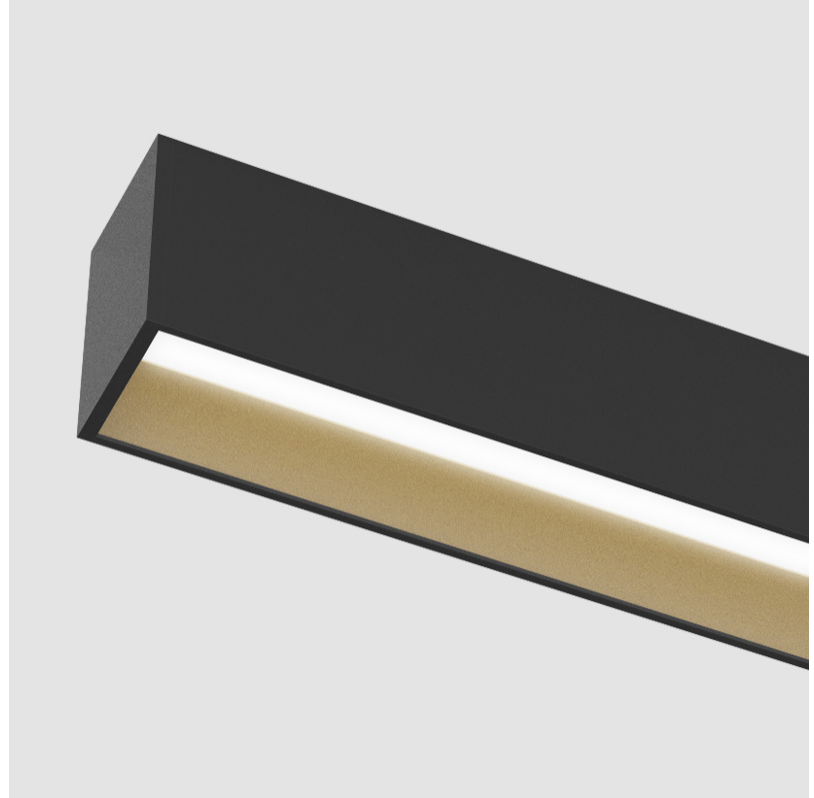

1. To build a product code in our configurator select the specify button on the base model # product page
2. To build a manual product code on this datasheet choose from the options listed below in blue font and add the suffix to the base model #

GENERAL

Series: Groove
Subseries: Groove Square
Brand: Prolicht
Division: Architectural
Mounting Type: Surface
Mounting Location: Ceiling
Subcategory: Profile

PHYSICAL

Shape: Rectangle
Length (mm): 1735
Length (in): 68 ⁵/₁₆
Width (mm): 80
Width (in): 3 ¹/₈
Height (mm): 120
Height (in): 4 ³/₄
Light Distribution: Direct
Weight (kg): 7.445
Weight (lbs): 16.38
Diffuser: PMMA - Opal
Fixture Finish: ANA / SSR / BKV / CWI / CRY / HAB / MSR / UFT / ITA / RUA / OGR / FTG / MYG / RWR / LOD / PUS / FRO / FUP / KIA / POP / BLS / SPG / MEY / GOH / GUM / CHC / COM / ABZ / JAG / OBR / MOS / ROR
Fixture Material: Aluminum

ELECTRICAL

Lamp Type: LED (Zhaga Standard)
Input Wattage (W): 30.4
Total Output Wattage (W): 24 / 19.2 (3500K)
Dimming: 0-10V Dimming / Phase Dimming (120Vac Only)
Driver Included: Yes
Driver Location: Integrated
Driver Type: Constant Current - 120 / 277Vac
Driver Class: Class 2
Input Voltage (V): 120 - 277
Constant Current (MA): 350 / 600 (3500K)

LED

Color Temperature (°K): 3000 / 3500 / 4000
Max. Delivered Lumen (lm): 2050 / 2127 / 2170
CRI: >90 CRI
Lamp Life (hrs): 50000

OPTICAL

RATINGS AND CERTIFICATIONS

Certified By: Certified for North American Standards
IP rating: IP20