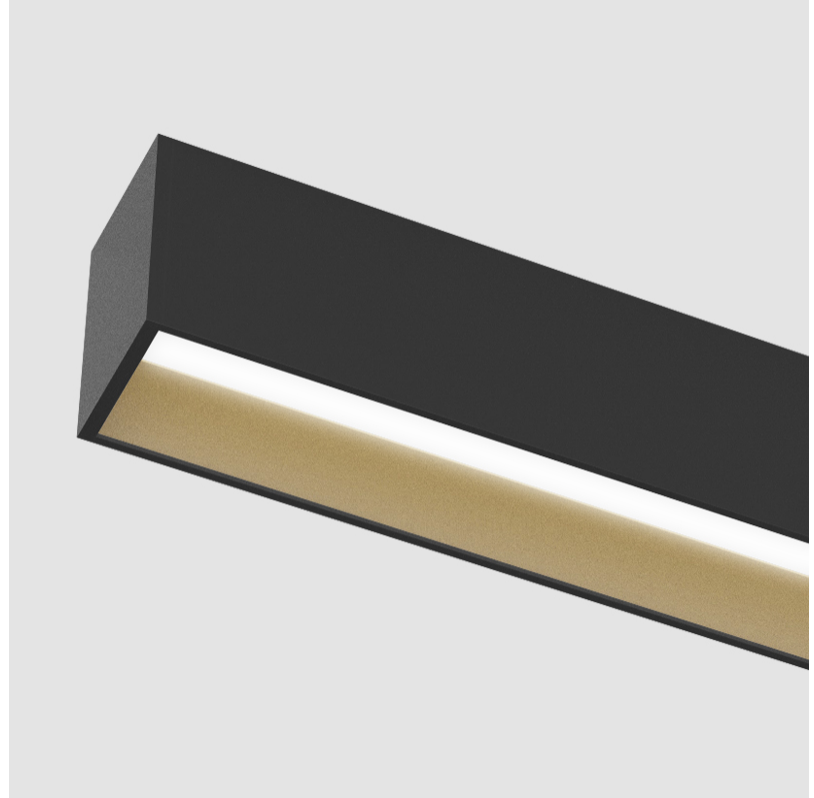

1. To build a product code in our configurator select the specify button on the base model # product page
2. To build a manual product code on this datasheet choose from the options listed below in blue font and add the suffix to the base model #

GENERAL

Series: Groove
Subseries: Groove Square
Brand: Prolicht
Division: Architectural
Mounting Type: Surface
Mounting Location: Ceiling
Subcategory: Profile

PHYSICAL

Shape: Rectangle
Length (mm): 895
Length (in): 35 1/4
Width (mm): 80
Width (in): 3 1/8
Height (mm): 120
Height (in): 4 3/4
Light Distribution: Direct
Weight (kg): 4.155
Weight (lbs): 9.14
Diffuser: PMMA - Opal
Fixture Finish: ANA / SSR / BKV / CWI / CRY / HAB / MSR / UFT / ITA / RUA / OGR / FTG / MYG / RWR / LOD / PUS / FRO / FUP / KIA / POP / BLS / SPG / MEY / GOH / GUM / CHC / COM / ABZ / JAG / OBR / MOS / ROR
Fixture Material: Aluminum

ELECTRICAL

Lamp Type: LED (Zhaga Standard)
Input Wattage (W): 15.2
Total Output Wattage (W): 12 / 11.1 (3500K)
Dimming: 0-10V Dimming / Phase Dimming (120Vac Only)
Driver Included: Yes
Driver Location: Integrated
Driver Type: Constant Current - 120 / 277Vac
Driver Class: Class 2
Input Voltage (V): 120 - 277
Constant Current (MA): 350 / 375 (3500K)

LED

Color Temperature (°K): 3000 / 3500 / 4000
Max. Delivered Lumen (lm): 1030 / 1058 / 1080
CRI: >90 CRI
Lamp Life (hrs): 50000

OPTICAL

RATINGS AND CERTIFICATIONS

Certified By: Certified for North American Standards
IP rating: IP20