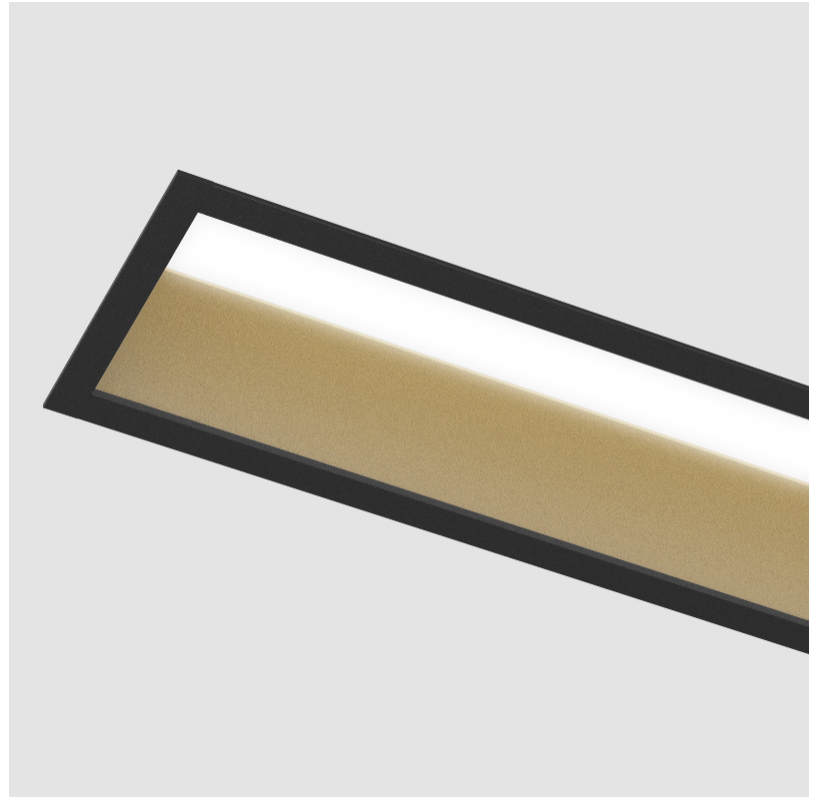

GENERAL

Series: Groove
Subseries: Groove Square
Brand: Prolight
Division: Architectural
Mounting Type: Recessed
Mounting Location: Ceiling
Subcategory: Profile

PHYSICAL

Shape: Rectangle
Length (mm): 1460
Length (in): 57 1/2
Width (mm): 92
Width (in): 3 5/8
Height (mm): 120
Height (in): 4 3/4
Ceiling Thickness (mm): 10 / 12.5 / 15 / 25
Ceiling Thickness (in): 3/8 or 1/2 or 9/16 or 1
Min. Recessing Depth (mm): 160
Min. Recessing Depth (in): 6 5/16
Light Distribution: Direct
Weight (kg): 6.306
Weight (lbs): 13.87
Diffuser: PMMA - Opal
Fixture Finish: ANA / SSR / BKV / CWI / CRY / HAB / MSR / UFT / ITA / RUA / OGR / FTG / MYG / RWR / LOD / PUS / FRO / FUP / KIA / POP / BLS / SPG / MEY / GOH / GUM / CHC / COM / ABZ / JAG / OBR / MOS / ROR
Fixture Material: Aluminum
Cut-out Measurements: 1450mm / 57 1/16" x 85mm / 3 3/8"

ELECTRICAL

Lamp Type: LED (Zhaga Standard)
Input Wattage (W): 25.3
Total Output Wattage (W): 20 / 16 (3500K)
Dimming: 0-10V Dimming / Phase Dimming (120Vac Only)
Driver Included: Yes
Driver Location: Integrated
Driver Type: Constant Current - 120 / 277Vac
Driver Class: Class 2
Input Voltage (V): 120 - 277
Constant Current (MA): 350 / 500 (3500K)

LED

Color Temperature (°K): 3000 / 3500 / 4000
Max. Delivered Lumen (lm): 1710 / 1774 / 1810
CRI: >90 CRI
Lamp Life (hrs): 50000

OPTICAL

RATINGS AND CERTIFICATIONS

Certified By: Certified for North American Standards
IP rating: IP20