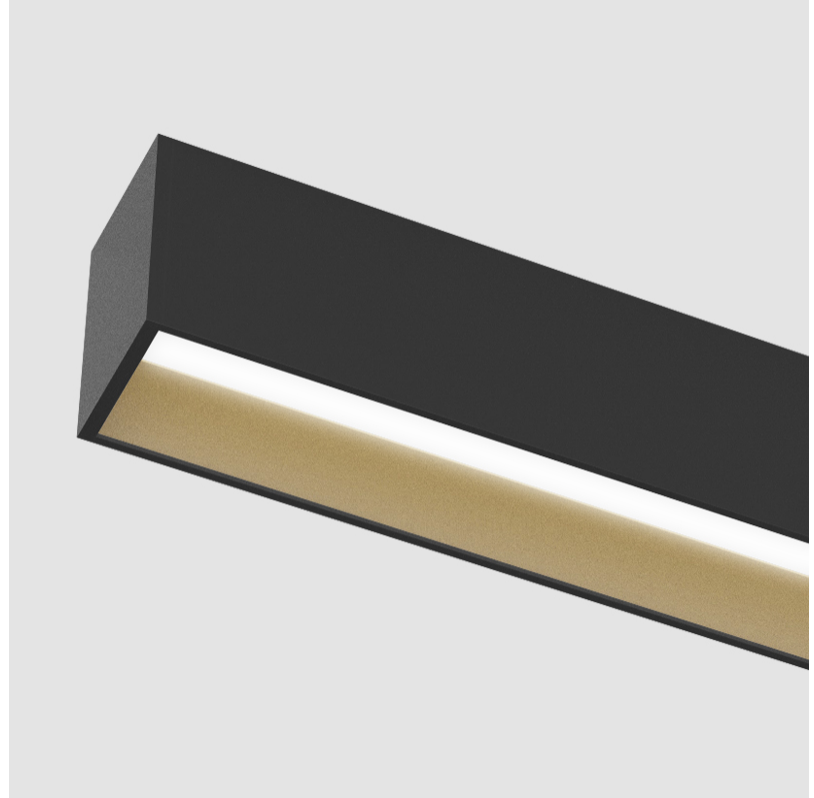

1. To build a product code in our configurator select the specify button on the base model # product page
2. To build a manual product code on this datasheet choose from the options listed below in blue font and add the suffix to the base model #

GENERAL

Series: Groove
Subseries: Groove Square
Brand: Prolicht
Division: Architectural
Mounting Type: Surface
Mounting Location: Ceiling
Subcategory: Profile

PHYSICAL

Shape: Rectangle
Length (mm): 2015
Length (in): 79 ⁵/₁₆
Width (mm): 80
Width (in): 3 ¹/₈
Height (mm): 120
Height (in): 4 ³/₄
Light Distribution: Direct
Weight (kg): 8.541
Weight (lbs): 18.79
Diffuser: PMMA - Opal
Fixture Finish: ANA / SSR / BKV / CWI / CRY / HAB / MSR / UFT / ITA / RUA / OGR / FTG / MYG / RWR / LOD / PUS / FRO / FUP / KIA / POP / BLS / SPG / MEY / GOH / GUM / CHC / COM / ABZ / JAG / OBR / MOS / ROR
Fixture Material: Aluminum

ELECTRICAL

Lamp Type: LED (Zhaga Standard)
Input Wattage (W): 35.4
Total Output Wattage (W): 28 / 22.8 (3500K)
Dimming: 0-10V Dimming / Phase Dimming (120Vac Only)
Driver Included: Yes
Driver Location: Integrated
Driver Type: Constant Current - 120 / 277Vac
Driver Class: Class 2
Input Voltage (V): 120 - 277
Constant Current (MA): 350 / 700 (3500K)

LED

Color Temperature (°K): 3000 / 3500 / 4000
Max. Delivered Lumen (lm): 2400 / 2480 / 2530
CRI: >90 CRI
Lamp Life (hrs): 50000

OPTICAL

RATINGS AND CERTIFICATIONS

Certified By: Certified for North American Standards
IP rating: IP20