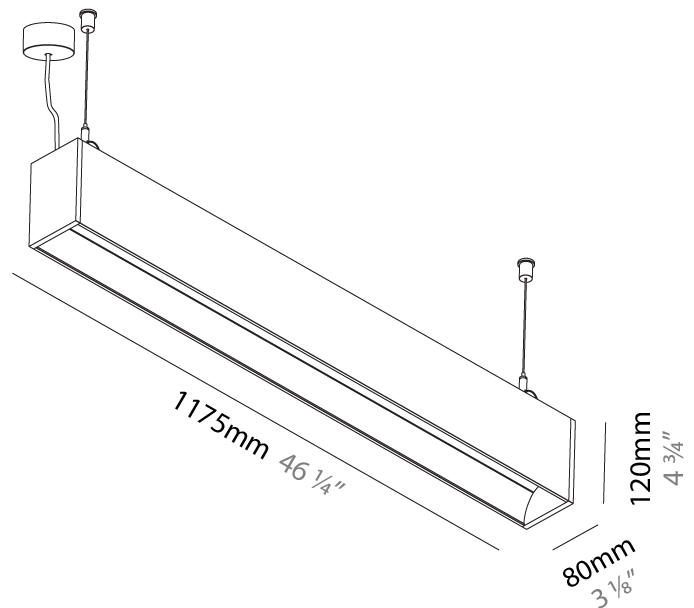

GENERAL

Series: Groove
Subseries: Groove Square
Brand: Prolight
Division: Architectural
Mounting Type: Suspension
Mounting Location: Ceiling
Subcategory: Profile

PHYSICAL

Shape: Rectangle
Length (mm): 1175
Length (in): 46 1/4
Width (mm): 80
Width (in): 3 1/8
Height (mm): 120
Height (in): 4 3/4
Max. Overall Height (mm): 2120
Max. Overall Height (in): 83 7/16
Light Distribution: Direct
Weight (kg): 5.595
Weight (lbs): 12.334
Diffuser: PMMA - Opal
Fixture Finish: ANA / SSR / BKV / CWI / CRY / HAB / MSR / UFT / ITA / RUA / OGR / FTG / MYG / RWR / LOD / PUS / FRO / FUP / KIA / POP / BLS / SPG / MEY / GOH / GUM / CHC / COM / ABZ / JAG / OBR / MOS / ROR
Fixture Material: Aluminum
Cable Details: 2000mm or 4000mm Transparent Cable
Upon Request: Cable colour - White / Black / Orange / Red

ELECTRICAL

Lamp Type: LED (Zhaga Standard)
Input Wattage (W): 20.2
Total Output Wattage (W): 16 / 12.8 (3500K)
Dimming: 0-10V Dimming / Phase Dimming (120Vac Only)
Driver Included: Yes
Driver Location: Integrated
Driver Type: Constant Current - 120 / 277Vac
Driver Class: Class 2
Input Voltage (V): 120 - 277
Constant Current (MA): 350 / 400 (3500K)

LED

Color Temperature (°K): 3000 / 3500 / 4000
Max. Delivered Lumen (lm): 1370 / 1421 / 1450
CRI: >90 CRI
Lamp Life (hrs): 50000

OPTICAL

RATINGS AND CERTIFICATIONS

Certified By: Certified for North American Standards
IP rating: IP20