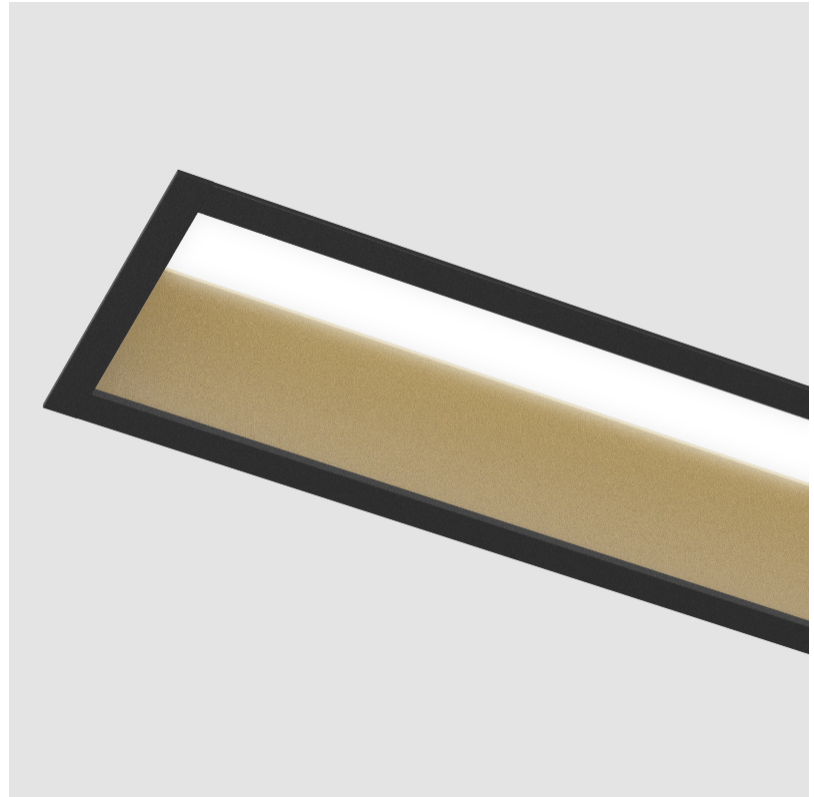

GENERAL

Series: Groove
Subseries: Groove Square
Brand: Prolight
Division: Architectural
Mounting Type: Recessed
Mounting Location: Ceiling
Subcategory: Profile

PHYSICAL

Shape: Rectangle
Length (mm): 2020
Length (in): 79 1/2
Width (mm): 92
Width (in): 3 5/8
Height (mm): 120
Height (in): 4 3/4
Ceiling Thickness (mm): 10 - 25
Ceiling Thickness (in): 3/8 - 1
Min. Recessing Depth (mm): 160
Min. Recessing Depth (in): 6 5/16
Light Distribution: Direct
Weight (kg): 8.638
Weight (lbs): 19
Diffuser: PMMA - Opal
Fixture Finish: ANA / SSR / BKV / CWI / CRY / HAB / MSR / UFT / ITA / RUA / OGR / FTG / MYG / RWR / LOD / PUS / FRO / FUP / KIA / POP / BLS / SPG / MEY / GOH / GUM / CHC / COM / ABZ / JAG / OBR / MOS / ROR
Fixture Material: Aluminum
Cut-out Measurements: 2010mm / 79 1/8" x 85mm / 3 3/8"

ELECTRICAL

Lamp Type: LED (Zhaga Standard)
Input Wattage (W): 35.4
Total Output Wattage (W): 28 / 22.4 (3500K)
Dimming: 0-10V Dimming / Phase Dimming (120Vac Only)
Driver Included: Yes
Driver Location: Integrated
Driver Type: Constant Current - 120 / 277Vac
Driver Class: Class 2
Input Voltage (V): 120 - 277
Constant Current (MA): 350 / 700 (3500K)

LED

Color Temperature (*K): 3000 / 3500 / 4000
Max. Delivered Lumen (lm): 2400 / 2479 / 2530
CRI: >90 CRI
Lamp Life (hrs): 50000

OPTICAL

RATINGS AND CERTIFICATIONS

Certified By: Certified for North American Standards
IP rating: IP20