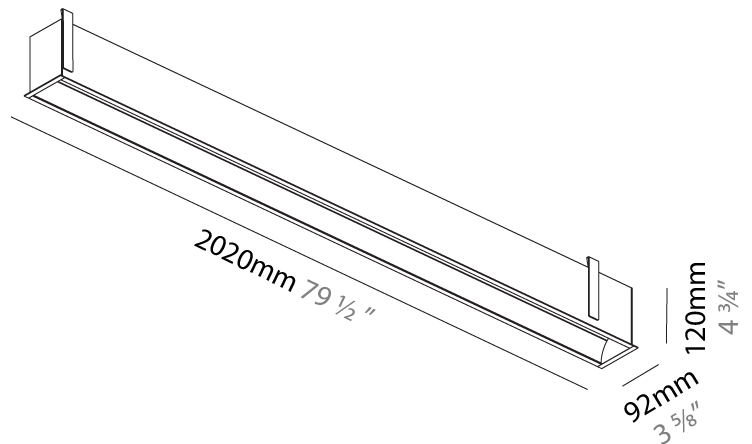

GENERAL

Series: Groove
Subseries: Groove Square
Brand: Prolight
Division: Architectural
Mounting Type: Recessed
Mounting Location: Ceiling
Subcategory: Profile

PHYSICAL

Shape: Rectangle
Length (mm): 2020
Length (in): 79 1/2
Width (mm): 92
Width (in): 3 5/8
Height (mm): 120
Height (in): 4 3/4
Ceiling Thickness (mm): 10 - 25
Ceiling Thickness (in): 3/8 - 1
Min. Recessing Depth (mm): 160
Min. Recessing Depth (in): 6 5/16
Light Distribution: Direct
Weight (kg): 8.638
Weight (lbs): 19
Diffuser: PMMA - Opal
Fixture Finish: [ANA / SSR / BKV / CWI / CRY / HAB / MSR / UFT / ITA / RUA / OGR / FTG / MYG / RWR / LOD / PUS / FRO / FUP / KIA / POP / BLS / SPG / MEY / GOH / GUM / CHC / COM / ABZ / JAG / OBR / MOS / ROR](#)
Fixture Material: Aluminum
Cut-out Measurements: 2010mm / 79 1/8" x 85mm / 3 3/8"

ELECTRICAL

Lamp Type: LED (Zhaga Standard)
Input Wattage (W): 35.4
Total Output Wattage (W): 28 / 22.4 (3500K)
[Dimming: 0-10V Dimming / Phase Dimming (120Vac Only)](#)
Driver Included: Yes
Driver Location: Integrated
Driver Type: Constant Current - 120 / 277Vac
Driver Class: Class 2
Input Voltage (V): 120 - 277
Constant Current (MA): 350 / 700 (3500K)

LED

[Color Temperature (°K): 3000 / 3500 / 4000](#)
Max. Delivered Lumen (lm): 2400 / 2479 / 2530
CRI: >90 CRI
Lamp Life (hrs): 50000

OPTICAL

RATINGS AND CERTIFICATIONS

Certified By: Certified for North American Standards
IP rating: IP20