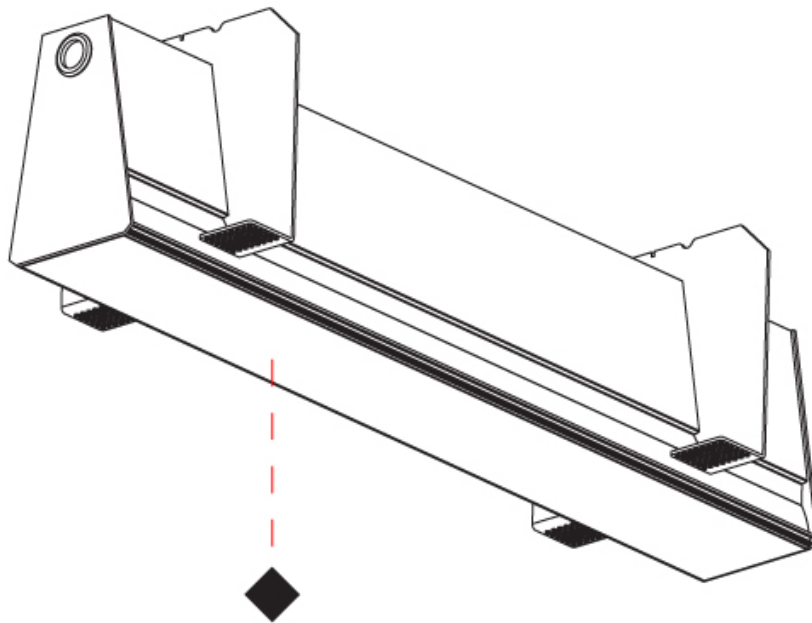

GROOVE SQUARE TRIMLESS

A35649-

PROJECT _____

TYPE _____

SPECIFIER _____

QUANTITY _____

DATE _____