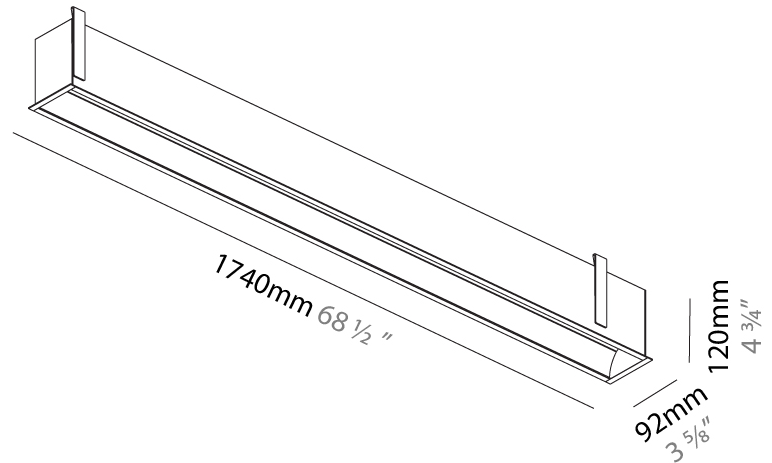

GENERAL

Series: Groove
Subseries: Groove Square
Brand: Prolight
Division: Architectural
Mounting Type: Recessed
Mounting Location: Ceiling
Subcategory: Profile

PHYSICAL

Shape: Rectangle
Length (mm): 1740
Length (in): 68 1/2
Width (mm): 92
Width (in): 3 5/8
Height (mm): 120
Height (in): 4 3/4
Ceiling Thickness (mm): 10 - 25
Ceiling Thickness (in): 3/8 - 1
Min. Recessing Depth (mm): 160
Min. Recessing Depth (in): 6 5/16
Light Distribution: Direct
Weight (kg): 7.529
Weight (lbs): 16.56
Diffuser: PMMA - Opal
Fixture Finish: [ANA / SSR / BKV / CWI / CRY / HAB / MSR / UFT / ITA / RUA / OGR / FTG / MYG / RWR / LOD / PUS / FRO / FUP / KIA / POP / BLS / SPG / MEY / GOH / GUM / CHC / COM / ABZ / JAG / OBR / MOS / ROR](#)
Fixture Material: Aluminum
Cut-out Measurements: 1730mm / 68 1/8" x 85mm / 3 3/8"

ELECTRICAL

Lamp Type: LED (Zhaga Standard)
Input Wattage (W): 30.4
Total Output Wattage (W): 24 / 19.2 (3500K)
[Dimming: 0-10V Dimming / Phase Dimming (120Vac Only)](#)
Driver Included: Yes
Driver Location: Integrated
Driver Type: Constant Current - 120 / 277Vac
Driver Class: Class 2
Input Voltage (V): 120 - 277
Constant Current (MA): 350 / 600 (3500K)

LED

[Color Temperature (*K): 3000 / 3500 / 4000](#)
Max. Delivered Lumen (lm): 2050 / 2127 / 2170
CRI: >90 CRI
Lamp Life (hrs): 50000

OPTICAL

RATINGS AND CERTIFICATIONS

Certified By: Certified for North American Standards
IP rating: IP20