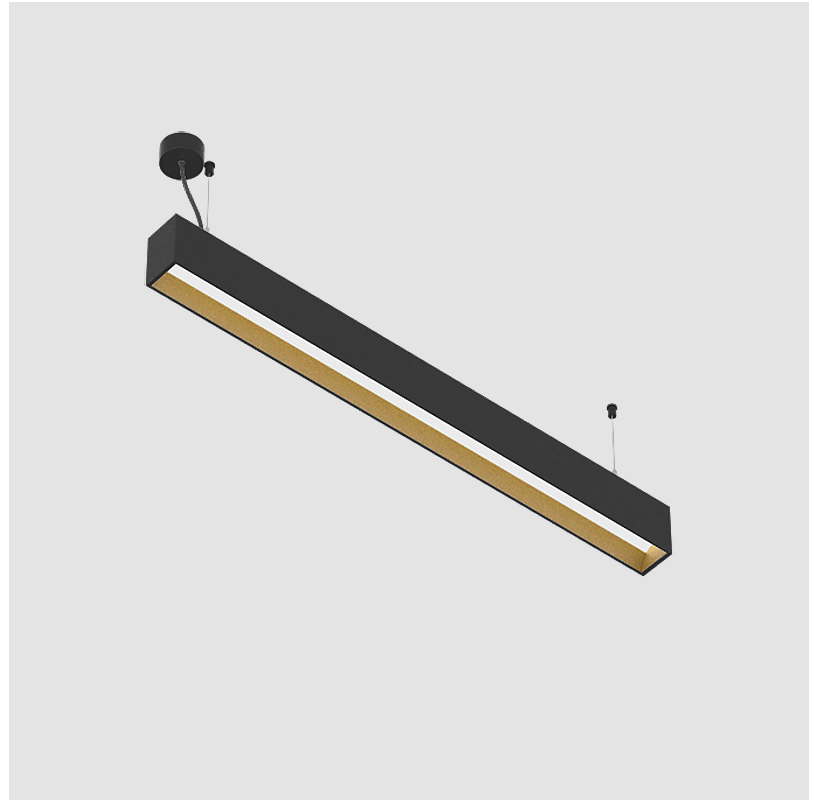

GENERAL

Series: Groove
Subseries: Groove Square
Brand: Prolicht
Division: Architectural
Mounting Type: Suspension
Mounting Location: Ceiling
Subcategory: Profile

PHYSICAL

Shape: Rectangle
Length (mm): 1175
Length (in): 46 1/4
Width (mm): 80
Width (in): 3 1/8
Height (mm): 120
Height (in): 4 3/4
Max. Overall Height (mm): 2120
Max. Overall Height (in): 83 7/16
Light Distribution: Direct
Weight (kg): 5.595
Weight (lbs): 12.334
Diffuser: PMMA - Opal
Fixture Finish: ANA / SSR / BKV / CWI / CRY / HAB / MSR / UFT / ITA / RUA / OGR / FTG / MYG / RWR / LOD / PUS / FRO / FUP / KIA / POP / BLS / SPG / MEY / GOH / GUM / CHC / COM / ABZ / JAG / OBR / MOS / ROR
Fixture Material: Aluminum
Cable Details: 2000mm or 4000mm Transparent Cable
Upon Request: Cable colour - White / Black / Orange / Red

ELECTRICAL

Lamp Type: LED (Zhaga Standard)
Input Wattage (W): 20.2
Total Output Wattage (W): 16 / 12.8 (3500K)
Dimming: 0-10V Dimming / Phase Dimming (120Vac Only)
Driver Included: Yes
Driver Location: Integrated
Driver Type: Constant Current - 120 / 277Vac
Driver Class: Class 2
Input Voltage (V): 120 - 277
Constant Current (MA): 350 / 400 (3500K)

LED

Color Temperature (°K): 3000 / 3500 / 4000
Max. Delivered Lumen (lm): 1370 / 1421 / 1450
CRI: >90 CRI
Lamp Life (hrs): 50000

OPTICAL

RATINGS AND CERTIFICATIONS

Certified By: Certified for North American Standards
IP rating: IP20