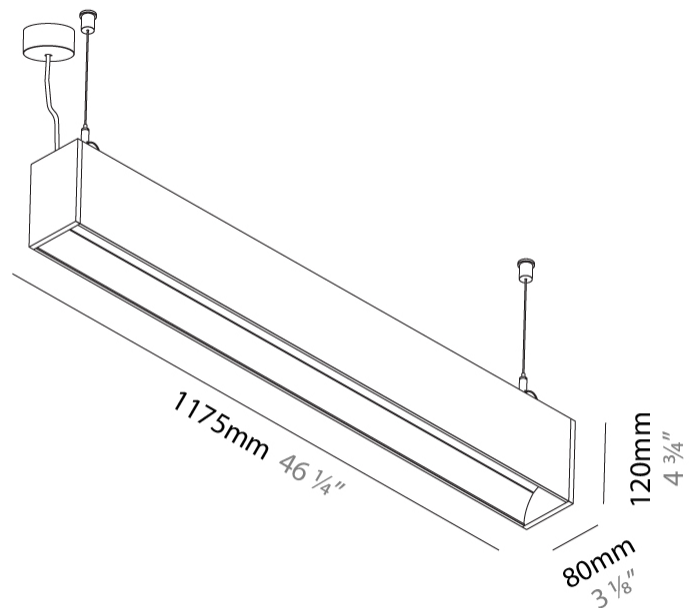

GENERAL

Series: Groove
Subseries: Groove Square
Brand: Prolicht
Division: Architectural
Mounting Type: Suspension
Mounting Location: Ceiling
Subcategory: Profile

PHYSICAL

Shape: Rectangle
Length (mm): 1175
Length (in): 46 1/4
Width (mm): 80
Width (in): 3 1/8
Height (mm): 120
Height (in): 4 3/4
Max. Overall Height (mm): 2120
Max. Overall Height (in): 83 7/16
Light Distribution: Direct
Weight (kg): 5.595
Weight (lbs): 12.334
Diffuser: PMMA - Opal
Fixture Finish: ANA / SSR / BKV / CWI / CRY / HAB / MSR / UFT / ITA / RUA / OGR / FTG / MYG / RWR / LOD / PUS / FRO / FUP / KIA / POP / BLS / SPG / MEY / GOH / GUM / CHC / COM / ABZ / JAG / OBR / MOS / ROR
Fixture Material: Aluminum
Cable Details: 2000mm or 4000mm Transparent Cable
Upon Request: Cable colour - White / Black / Orange / Red

ELECTRICAL

Lamp Type: LED (Zhaga Standard)
Input Wattage (W): 20.2
Total Output Wattage (W): 16 / 12.8 (3500K)
Dimming: 0-10V Dimming / Phase Dimming (120Vac Only)
Driver Included: Yes
Driver Location: Integrated
Driver Type: Constant Current - 120 / 277Vac
Driver Class: Class 2
Input Voltage (V): 120 - 277
Constant Current (MA): 350 / 400 (3500K)

LED

Color Temperature (°K): 3000 / 3500 / 4000
Max. Delivered Lumen (lm): 1370 / 1421 / 1450
CRI: >90 CRI
Lamp Life (hrs): 50000

OPTICAL

RATINGS AND CERTIFICATIONS

Certified By: Certified for North American Standards
IP rating: IP20