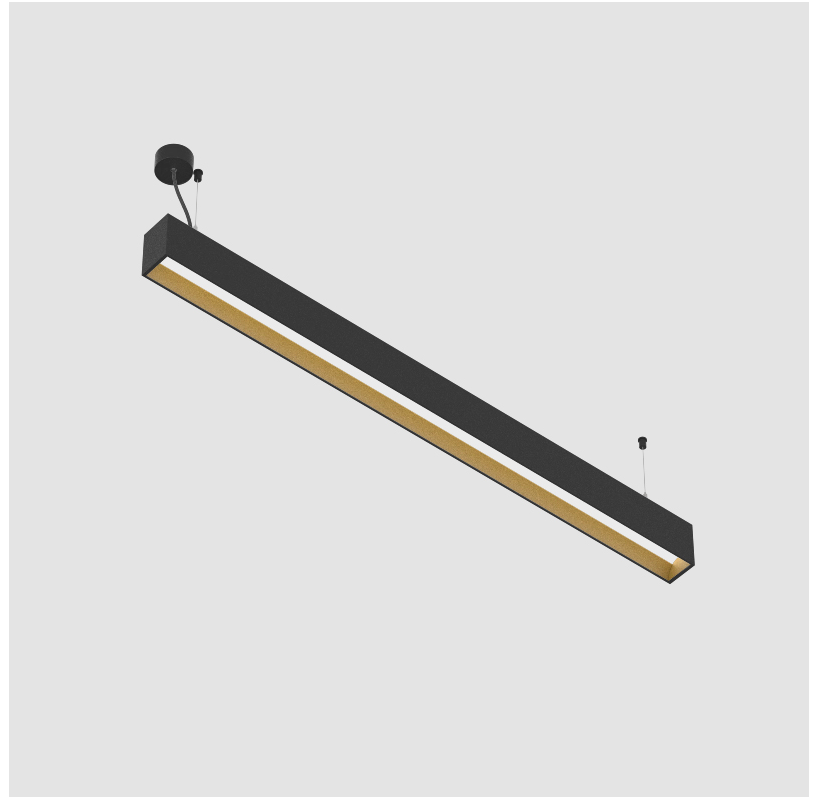

GENERAL

Series: Groove
Subseries: Groove Square
Brand: Prolicht
Division: Architectural
Mounting Type: Suspension
Mounting Location: Ceiling
Subcategory: Profile

PHYSICAL

Shape: Rectangle
Length (mm): 1455
Length (in): 57 5/16
Width (mm): 80
Width (in): 3 1/8
Height (mm): 120
Height (in): 4 3/4
Max. Overall Height (mm): 2120
Max. Overall Height (in): 83 7/16
Light Distribution: Direct
Weight (kg): 6.691
Weight (lbs): 14.751
Diffuser: PMMA - Opal
Fixture Finish: ANA / SSR / BKV / CWI / CRY / HAB / MSR / UFT / ITA / RUA / OGR / FTG / MYG / RWR / LOD / PUS / FRO / FUP / KIA / POP / BLS / SPG / MEY / GOH / GUM / CHC / COM / ABZ / JAG / OBR / MOS / ROR
Fixture Material: Aluminum
Cable Details: 2000mm or 6000mm Transparent Cable

ELECTRICAL

Lamp Type: LED (Zhaga Standard)
Input Wattage (W): 25.3
Total Output Wattage (W): 20 / 16 (3500K)
Dimming: 0-10V Dimming / Phase Dimming (120Vac Only)
Driver Included: Yes
Driver Location: Integrated
Driver Type: Constant Current - 120 / 277Vac
Driver Class: Class 2
Input Voltage (V): 120 - 277
Constant Current (MA): 350 / 500 (3500K)

LED

Color Temperature (°K): 3000 / 3500 / 4000
Max. Delivered Lumen (lm): 1710 / 1774 / 1810
CRI: >90 CRI
Lamp Life (hrs): 50000

OPTICAL

RATINGS AND CERTIFICATIONS

Certified By: Certified for North American Standards
IP rating: IP20