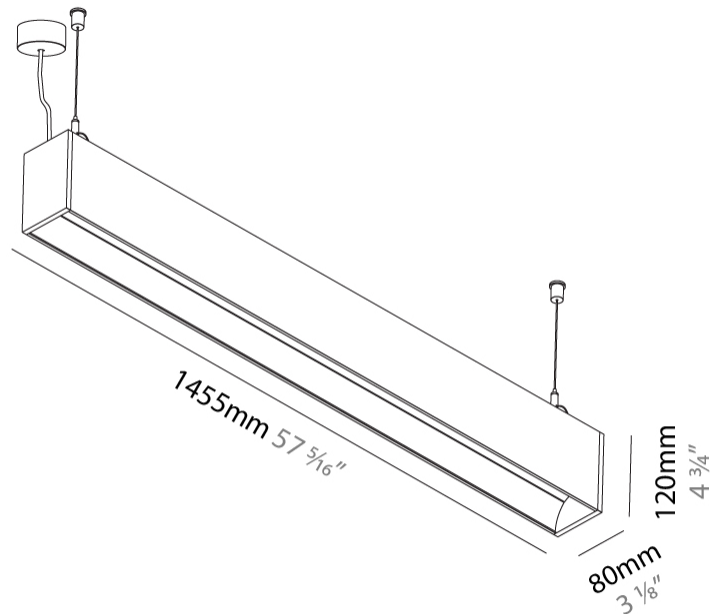

GENERAL

Series: Groove
Subseries: Groove Square
Brand: Prolicht
Division: Architectural
Mounting Type: Suspension
Mounting Location: Ceiling
Subcategory: Profile

PHYSICAL

Shape: Rectangle
Length (mm): 1455
Length (in): 57 5/16
Width (mm): 80
Width (in): 3 1/8
Height (mm): 120
Height (in): 4 3/4
Max. Overall Height (mm): 2120
Max. Overall Height (in): 83 7/16
Light Distribution: Direct
Weight (kg): 6.691
Weight (lbs): 14.751
Diffuser: PMMA - Opal
Fixture Finish: ANA / SSR / BKV / CWI / CRY / HAB / MSR / UFT / ITA / RUA / OGR / FTG / MYG / RWR / LOD / PUS / FRO / FUP / KIA / POP / BLS / SPG / MEY / GOH / GUM / CHC / COM / ABZ / JAG / OBR / MOS / ROR
Fixture Material: Aluminum
Cable Details: 2000mm or 6000mm Transparent Cable

ELECTRICAL

Lamp Type: LED (Zhaga Standard)
Input Wattage (W): 25.3
Total Output Wattage (W): 20 / 16 (3500K)
Dimming: 0-10V Dimming / Phase Dimming (120Vac Only)
Driver Included: Yes
Driver Location: Integrated
Driver Type: Constant Current - 120 / 277Vac
Driver Class: Class 2
Input Voltage (V): 120 - 277
Constant Current (MA): 350 / 500 (3500K)

LED

Color Temperature (°K): 3000 / 3500 / 4000
Max. Delivered Lumen (lm): 1710 / 1774 / 1810
CRI: >90 CRI
Lamp Life (hrs): 50000

OPTICAL

RATINGS AND CERTIFICATIONS

Certified By: Certified for North American Standards
IP rating: IP20