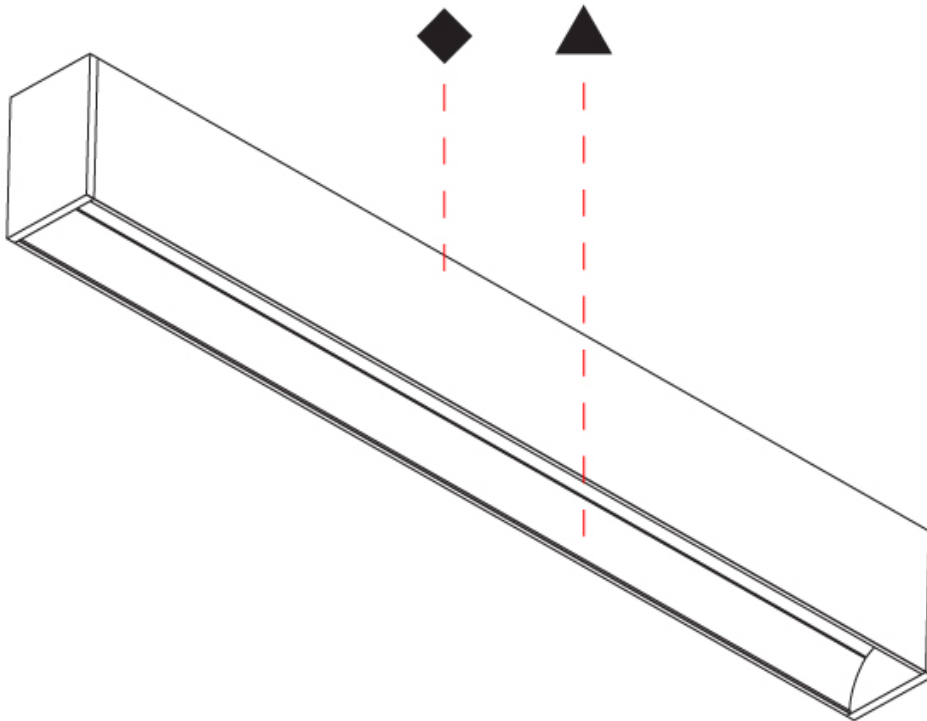

GROOVE SQUARE SURFACE

A3D129-

PROJECT

TYPE

SPECIFIER

QUANTITY

DATE