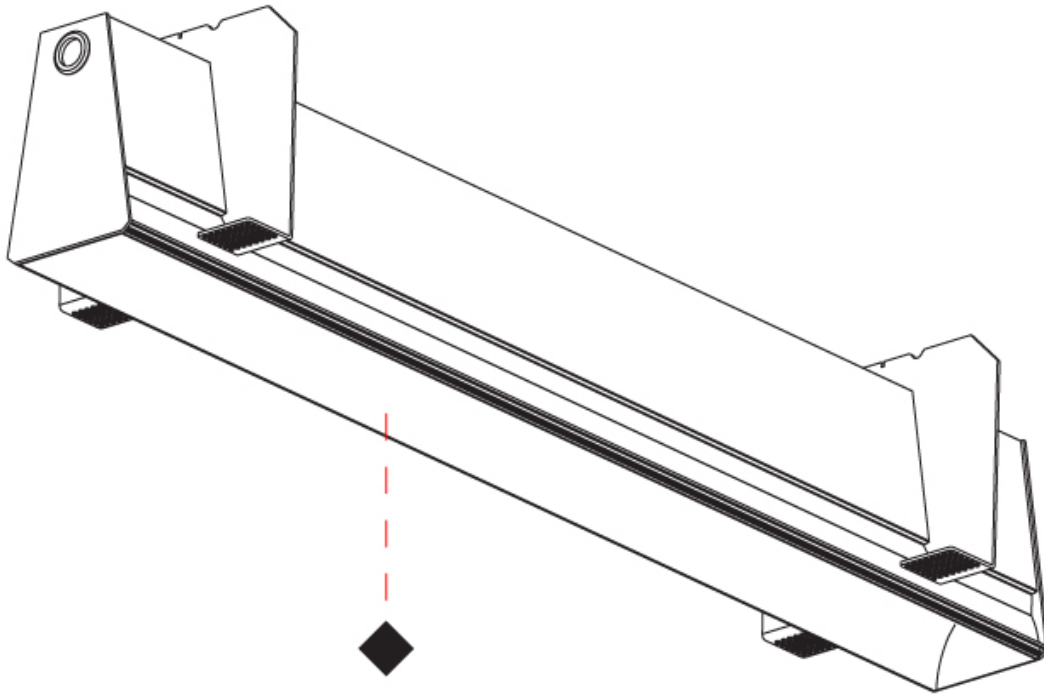

GROOVE SQUARE TRIMLESS

A35650-

PROJECT _____

TYPE _____

SPECIFIER _____

QUANTITY _____

DATE _____