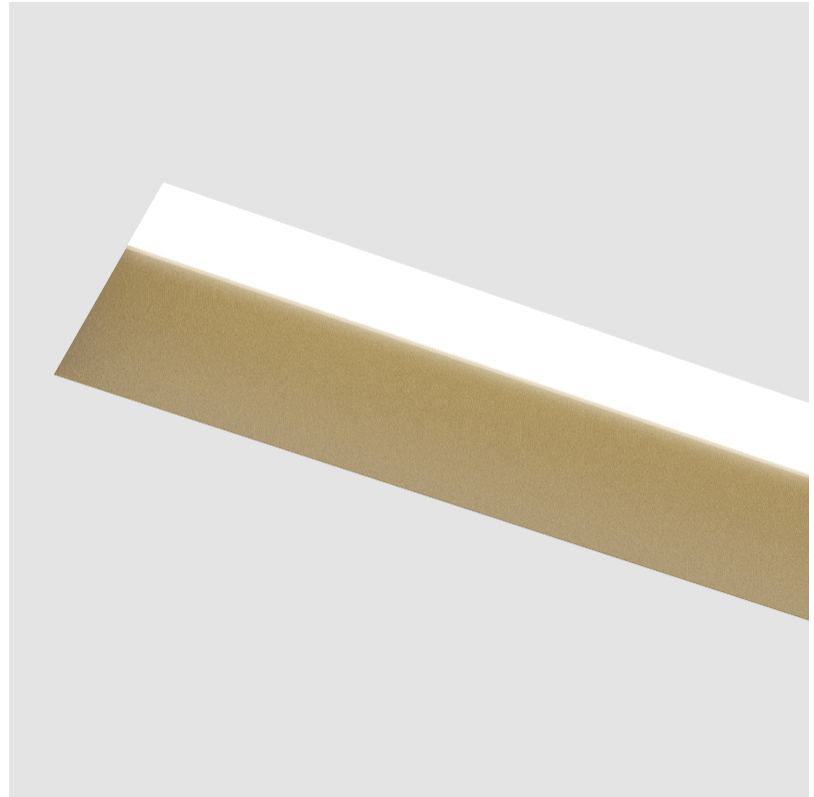

PHYSICAL

Shape: Rectangle
Length (mm): 1440
Length (in): 56 11/16
Width (mm): 75
Width (in): 2 15/16
Height (mm): 135
Height (in): 5 5/16
Ceiling Thickness (mm): 10 / 12.5 / 15
Ceiling Thickness (in): 3/8 or 1/2 or 9/16
Min. Recessing Depth (mm): 170
Min. Recessing Depth (in): 6 11/16
Light Distribution: Direct
Weight (kg): 5.62
Weight (lbs): 12.36
Diffuser: PMMA - Opal
Fixture Finish: SSR / BKV / CWI / CRY / HAB / UFT / ITA / RUA / FTG / MYG / LOD / PUS / FRO / FUP / KIA / POP / BLS / SPG / MEY / GOH / GUM / CHC / COM / ABZ / JAG / OBR / MOS / ROR
Fixture Material: Aluminum
Cut-out Measurements: 1450mm / 57 1/16" x 92mm / 3 5/8"
Upon Request: Unique Sizes Unique Ceiling Thickness

ELECTRICAL

Lamp Type: LED (Zhaga Standard)
Input Wattage (W): 25.3
Total Output Wattage (W): 20 / 16 (3500K)
Dimming: 0-10V Dimming / Phase Dimming (120Vac Only)
Driver Included: Yes
Driver Location: Integrated
Driver Type: Constant Current - 120 / 277Vac
Driver Class: Class 2
Input Voltage (V): 120 - 277
Constant Current (MA): 350 / 500 (3500K)

LED

Color Temperature (°K): 3000 / 3500 / 4000
Max. Delivered Lumen (lm): 1710 / 1774 / 1810
CRI: >90 CRI
Lamp Life (hrs): 50000
Upon Request: Special Color Temperature RGB-W Tunable White CRI (no minimum qty) price increase + longer lead time

OPTICAL

RATINGS AND CERTIFICATIONS

Certified By: Certified for North American Standards
IP rating: IP20