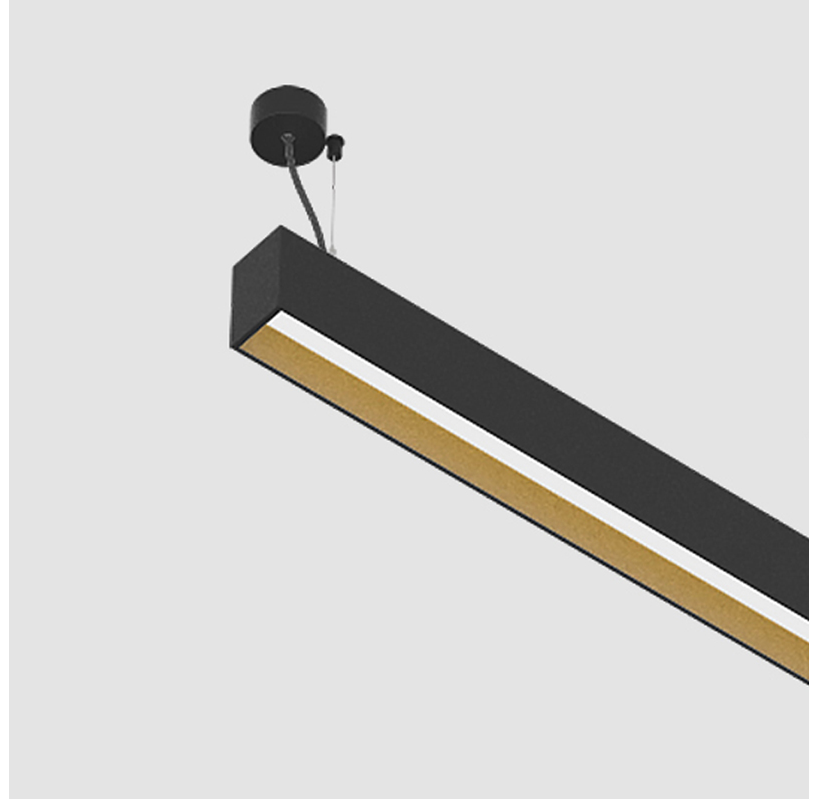

GENERAL
Series: Groove
Subseries: Groove Square
Brand: Prolicht
Division: Architectural
Mounting Type: Suspension
Mounting Location: Ceiling
Subcategory: Profile

PHYSICAL
Shape: Rectangle
Length (mm): 895
Length (in): 35 1/4
Width (mm): 80
Width (in): 3 1/8
Height (mm): 120
Height (in): 4 3/4
Max. Overall Height (mm): 2120
Max. Overall Height (in): 83 7/16
Light Distribution: Direct
Weight (kg): 4.496
Weight (lbs): 9.911
Diffuser: PMMA - Opal
Fixture Finish: ANA / SSR / BKV / CWI / CRY / HAB / MSR / UFT / ITA / RUA / OGR / FTG / MYG / RWR / LOD / PUS / FRO / FUP / KIA / POP / BLS / SPG / MEY / GOH / GUM / CHC / COM / ABZ / JAG / OBR / MOS / ROR
Fixture Material: Aluminum
Cable Details: 2000mm or 4000mm Transparent Cable
Upon Request: Cable colour - White / Black / Orange / Red

ELECTRICAL
Lamp Type: LED (Zhaga Standard)
Input Wattage (W): 15.2
Total Output Wattage (W): 12 / 11.1 (3500K)
Dimming: 0-10V Dimming / Phase Dimming (120Vac Only)
Driver Included: Yes
Driver Location: Integrated
Driver Type: Constant Current - 120 / 277Vac
Driver Class: Class 2
Input Voltage (V): 120 - 277
Constant Current (MA): 350 / 375 (3500K)

LED
Color Temperature (°K): 3000 / 3500 / 4000
Max. Delivered Lumen (lm): 1030 / 1058 / 1080
CRI: >90 CRI
Lamp Life (hrs): 50000

OPTICAL
RATINGS AND CERTIFICATIONS
Certified By: Certified for North American Standards
IP rating: IP20