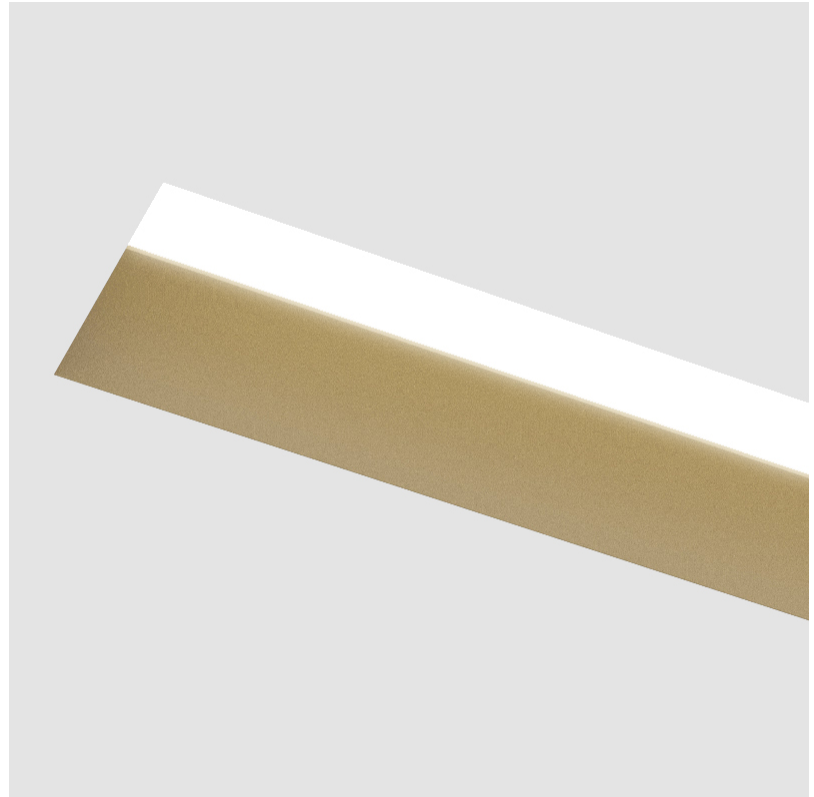

PHYSICAL

Shape: Rectangle
Length (mm): 1160
Length (in): 45 11/16
Width (mm): 75
Width (in): 2 15/16
Height (mm): 135
Height (in): 5 5/16
Ceiling Thickness (mm): 10 / 12.5 / 15
Ceiling Thickness (in): 3/8 or 1/2 or 9/16
Min. Recessing Depth (mm): 170
Min. Recessing Depth (in): 6 11/16
Light Distribution: Direct
Weight (kg): 4.704
Weight (lbs): 10.35
Diffuser: PMMA - Opal
Fixture Finish: SSR / BKV / CWI / CRY / HAB / UFT / ITA / RUA / FTG / MYG / LOD / PUS / FRO / FUP / KIA / POP / BLS / SPG / MEY / GOH / GUM / CHC / COM / ABZ / JAG / OBR / MOS / ROR
Fixture Material: Aluminum
Cut-out Measurements: 1170mm / 46 1/16" x 92mm / 3 5/8"
Upon Request: Unique Sizes Unique Ceiling Thickness

ELECTRICAL

Lamp Type: LED (Zhaga Standard)
Input Wattage (W): 20.2
Total Output Wattage (W): 16 / 12.8 (3500K)
Dimming: 0-10V Dimming / Phase Dimming (120Vac Only)
Driver Included: Yes
Driver Location: Integrated
Driver Type: Constant Current - 120 / 277Vac
Driver Class: Class 2
Input Voltage (V): 120 - 277
Constant Current (MA): 350 / 400 (3500K)

LED

Color Temperature (°K): 3000 / 3500 / 4000
Max. Delivered Lumen (lm): 1370 / 1421 / 1450
CRI: >90 CRI
Lamp Life (hrs): 50000
Upon Request: Special Color Temperature RGB-W Tunable White CRI (no minimum qty) price increase + longer lead time

OPTICAL

RATINGS AND CERTIFICATIONS

Certified By: Certified for North American Standards
IP rating: IP20