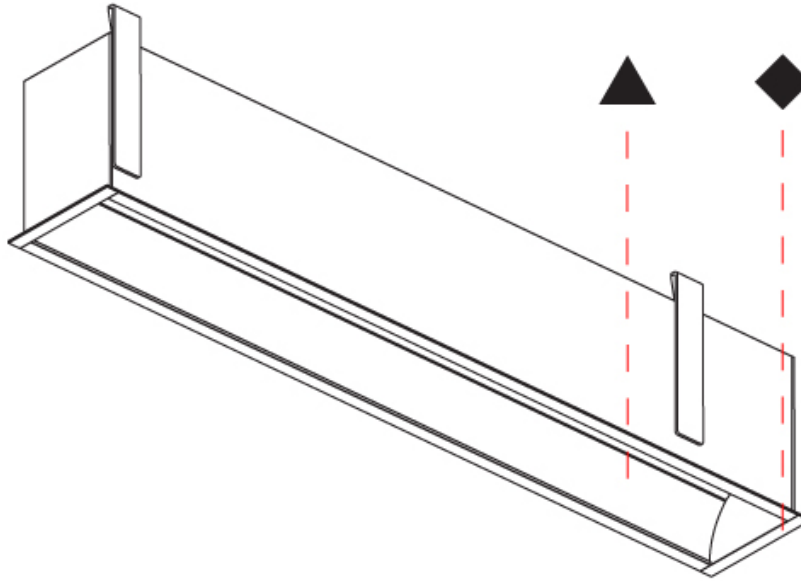

GROOVE SQUARE RECESSED

A35659-

PROJECT _____

TYPE _____

SPECIFIER _____

QUANTITY _____

DATE _____