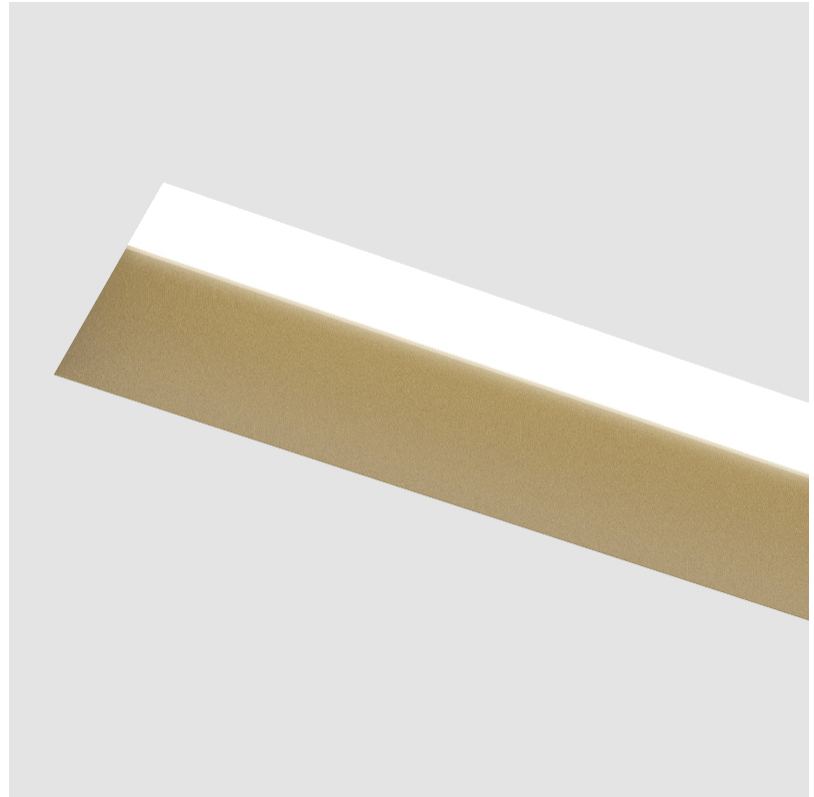

PHYSICAL

Shape: Rectangle
Length (mm): 1720
Length (in): 67 11/16
Width (mm): 75
Width (in): 2 15/16
Height (mm): 135
Height (in): 5 5/16
Ceiling Thickness (mm): 10 / 12.5 / 15
Ceiling Thickness (in): 3/8 or 1/2 or 9/16
Min. Recessing Depth (mm): 170
Min. Recessing Depth (in): 6 11/16
Light Distribution: Direct
Weight (kg): 6.812
Weight (lbs): 14.99
Diffuser: PMMA - Opal
Fixture Finish: SSR / BKV / CWI / CRY / HAB / UFT / ITA / RUA / FTG / MYG / LOD / PUS / FRO / FUP / KIA / POP / BLS / SPG / MEY / GOH / GUM / CHC / COM / ABZ / JAG / OBR / MOS / ROR
Fixture Material: Aluminum
Cut-out Measurements: 1730mm / 68 1/8" x 92mm / 3 5/8"
Upon Request: Unique Sizes Unique Ceiling Thickness

ELECTRICAL

Lamp Type: LED (Zhaga Standard)
Input Wattage (W): 30.4
Total Output Wattage (W): 24 / 19.2 (3500K)
Dimming: 0-10V Dimming / Phase Dimming (120Vac Only)
Driver Included: Yes
Driver Location: Integrated
Driver Type: Constant Current - 120 / 277Vac
Driver Class: Class 2
Input Voltage (V): 120 - 277
Constant Current (MA): 350 / 600 (3500K)

LED

Color Temperature (°K): 3000 / 3500 / 4000
Max. Delivered Lumen (lm): 2050 / 2127 / 2170
CRI: >90 CRI
Lamp Life (hrs): 50000
Upon Request: Special Color Temperature RGB-W Tunable White CRI (no minimum qty) price increase + longer lead time

OPTICAL

RATINGS AND CERTIFICATIONS

Certified By: Certified for North American Standards
IP rating: IP20