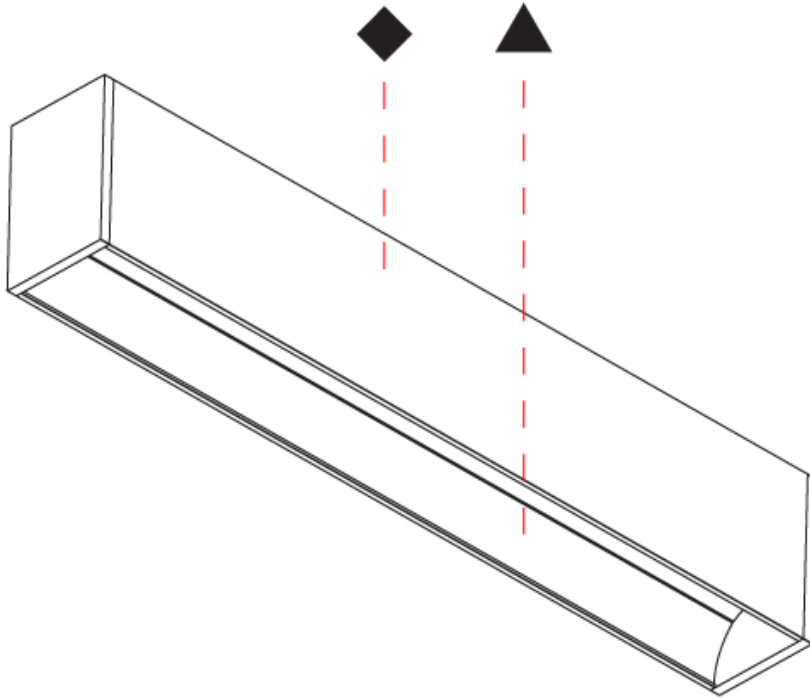

GROOVE SQUARE SURFACE

A3D128-

PROJECT	_____
TYPE	_____
SPECIFIER	_____
QUANTITY	_____
DATE	_____