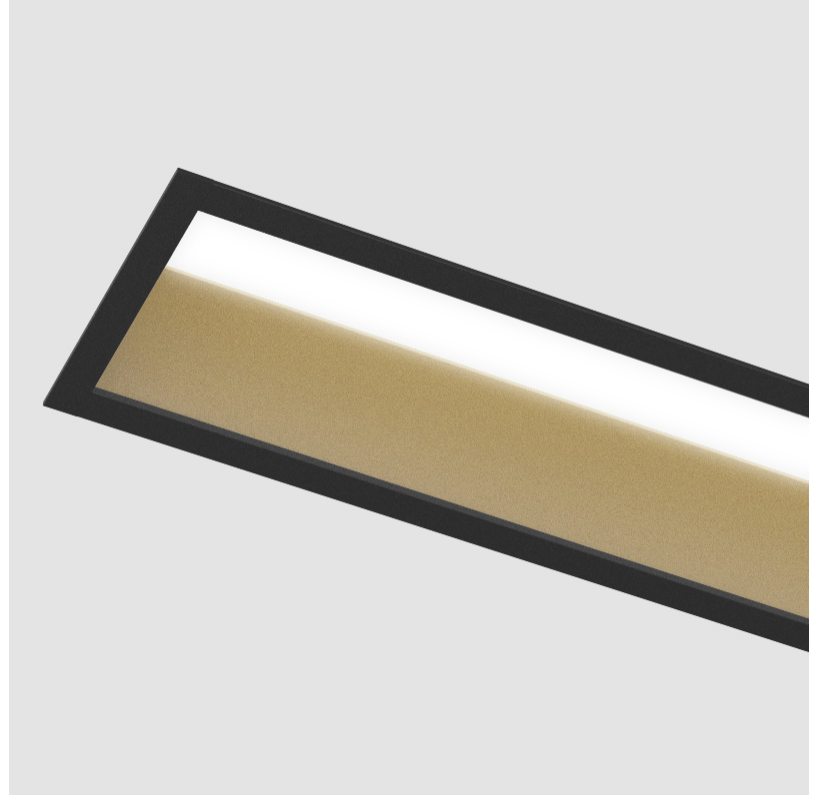

GENERAL

Series: Groove
Subseries: Groove Square
Brand: Prolicht
Division: Architectural
Mounting Type: Recessed
Mounting Location: Ceiling
Subcategory: Profile

PHYSICAL

Shape: Rectangle
Length (mm): 1460
Length (in): 57 1/2
Width (mm): 92
Width (in): 3 5/8
Height (mm): 120
Height (in): 4 3/4
Ceiling Thickness (mm): 10 / 12.5 / 15 / 25
Ceiling Thickness (in): 3/8 or 1/2 or 9/16 or 1
Min. Recessing Depth (mm): 160
Min. Recessing Depth (in): 6 5/16
Light Distribution: Direct
Weight (kg): 6.306
Weight (lbs): 13.87
Diffuser: PMMA - Opal
Fixture Finish: [ANA / SSR / BKV / CWI / CRY / HAB / MSR / UFT / ITA / RUA / OGR / FTG / MYG / RWR / LOD / PUS / FRO / FUP / KIA / POP / BLS / SPG / MEY / GOH / GUM / CHC / COM / ABZ / JAG / OBR / MOS / ROR](#)
Fixture Material: Aluminum
Cut-out Measurements: 1450mm / 57 1/16" x 85mm / 3 3/8"

ELECTRICAL

Lamp Type: LED (Zhaga Standard)
Input Wattage (W): 25.3
Total Output Wattage (W): 20 / 16 (3500K)
[Dimming: 0-10V Dimming / Phase Dimming (120Vac Only)](#)
Driver Included: Yes
Driver Location: Integrated
Driver Type: Constant Current - 120 / 277Vac
Driver Class: Class 2
Input Voltage (V): 120 - 277
Constant Current (MA): 350 / 500 (3500K)

LED

[Color Temperature (°K): 3000 / 3500 / 4000](#)
Max. Delivered Lumen (lm): 1710 / 1774 / 1810
CRI: >90 CRI
Lamp Life (hrs): 50000

OPTICAL

RATINGS AND CERTIFICATIONS

Certified By: Certified for North American Standards
IP rating: IP20