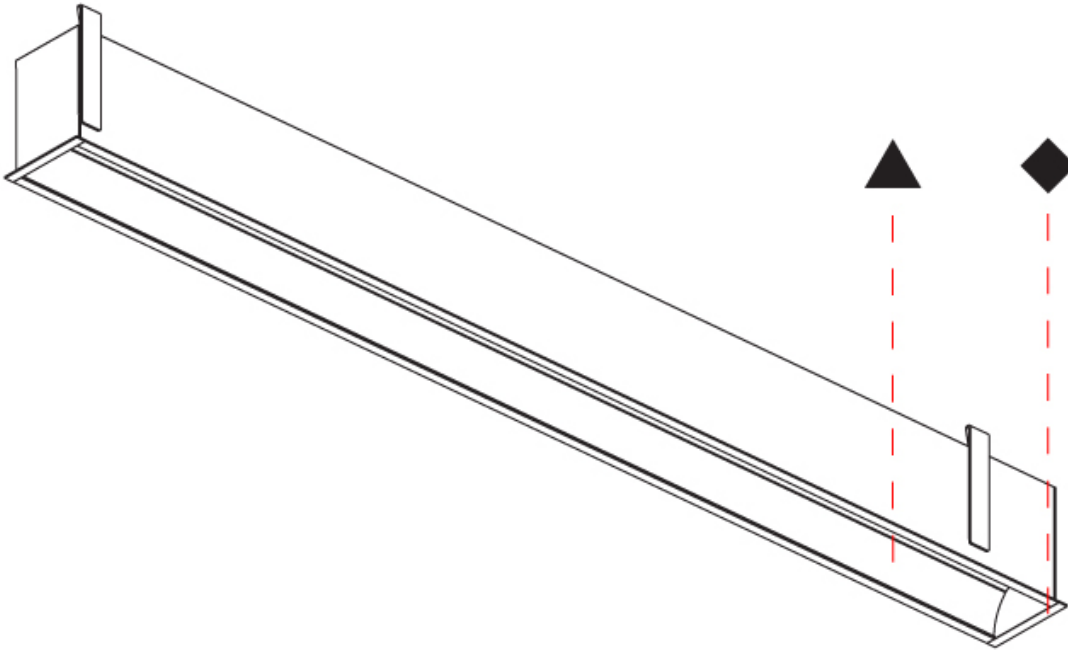

GROOVE SQUARE RECESSED

A35662-

PROJECT _____

TYPE _____

SPECIFIER _____

QUANTITY _____

DATE _____

A