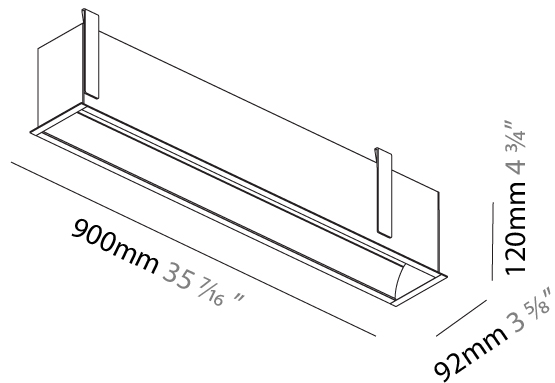

GENERAL

Series: Groove
Subseries: Groove Square
Brand: Prolicht
Division: Architectural
Mounting Type: Recessed
Mounting Location: Ceiling
Subcategory: Profile

PHYSICAL

Shape: Rectangle
Length (mm): 900
Length (in): 35 7/16
Width (mm): 92
Width (in): 3 5/8
Height (mm): 120
Height (in): 4 3/4
Ceiling Thickness (mm): 10 - 25
Ceiling Thickness (in): 3/8 - 1
Min. Recessing Depth (mm): 160
Min. Recessing Depth (in): 6 5/16
Light Distribution: Direct
Weight (kg): 4.083
Weight (lbs): 9.98
Diffuser: PMMA - Opal
Fixture Finish: [ANA / SSR / BKV / CWI / CRY / HAB / MSR / UFT / ITA / RUA / OGR / FTG / MYG / RWR / LOD / PUS / FRO / FUP / KIA / POP / BLS / SPG / MEY / GOH / GUM / CHC / COM / ABZ / JAG / OBR / MOS / ROR](#)
Fixture Material: Aluminum
Cut-out Measurements: 890mm / 35 1/16" x 85mm / 3 3/8"

ELECTRICAL

Lamp Type: LED (Zhaga Standard)
Input Wattage (W): 15.2
Total Output Wattage (W): 12 / 11.1 (3500K)
[Dimming: 0-10V Dimming / Phase Dimming (120Vac Only)](#)
Driver Included: Yes
Driver Location: Integrated
Driver Type: Constant Current - 120 / 277Vac
Driver Class: Class 2
Input Voltage (V): 120 - 277
Constant Current (MA): 350 / 375 (3500K)

LED

[Color Temperature (*K): 3000 / 3500 / 4000](#)
Max. Delivered Lumen (lm): 1030 / 1058 / 1080
CRI: >90 CRI
Lamp Life (hrs): 50000

OPTICAL

RATINGS AND CERTIFICATIONS

Certified By: Certified for North American Standards
IP rating: IP20