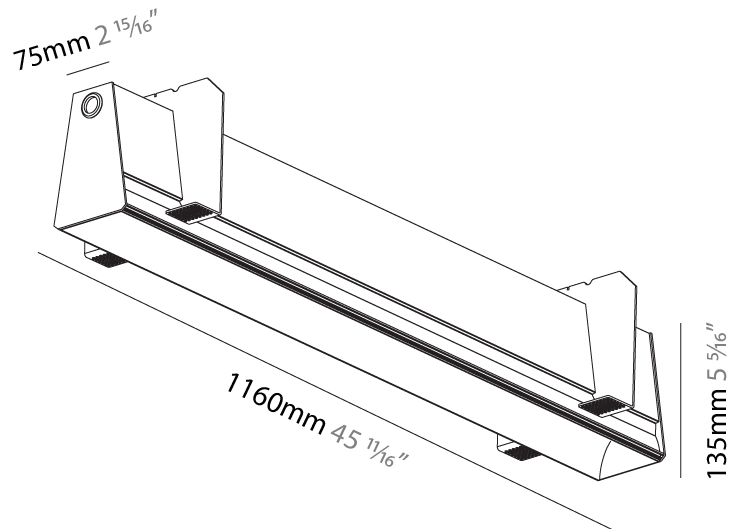

PHYSICAL

Shape: Rectangle
Length (mm): 1160
Length (in): 45 11/16
Width (mm): 75
Width (in): 2 15/16
Height (mm): 135
Height (in): 5 5/16
Ceiling Thickness (mm): 10 / 12.5 / 15
Ceiling Thickness (in): 3/8 or 1/2 or 9/16
Min. Recessing Depth (mm): 170
Min. Recessing Depth (in): 6 11/16
Light Distribution: Direct
Weight (kg): 4.704
Weight (lbs): 10.35
Diffuser: PMMA - Opal
Fixture Finish: SSR / BKV / CWI / CRY / HAB / UFT / ITA / RUA / FTG / MYG / LOD / PUS / FRO / FUP / KIA / POP / BLS / SPG / MEY / GOH / GUM / CHC / COM / ABZ / JAG / OBR / MOS / ROR
Fixture Material: Aluminum
Cut-out Measurements: 1170mm / 46 1/16" x 92mm / 3 5/8"
Upon Request: Unique Sizes Unique Ceiling Thickness

ELECTRICAL

Lamp Type: LED (Zhaga Standard)
Input Wattage (W): 20.2
Total Output Wattage (W): 16 / 12.8 (3500K)
Dimming: 0-10V Dimming / Phase Dimming (120Vac Only)
Driver Included: Yes
Driver Location: Integrated
Driver Type: Constant Current - 120 / 277Vac
Driver Class: Class 2
Input Voltage (V): 120 - 277
Constant Current (MA): 350 / 400 (3500K)

LED

Color Temperature (°K): 3000 / 3500 / 4000
Max. Delivered Lumen (lm): 1370 / 1421 / 1450
CRI: >90 CRI
Lamp Life (hrs): 50000
Upon Request: Special Color Temperature RGB-W Tunable White CRI (no minimum qty) price increase + longer lead time

OPTICAL

RATINGS AND CERTIFICATIONS

Certified By: Certified for North American Standards
IP rating: IP20