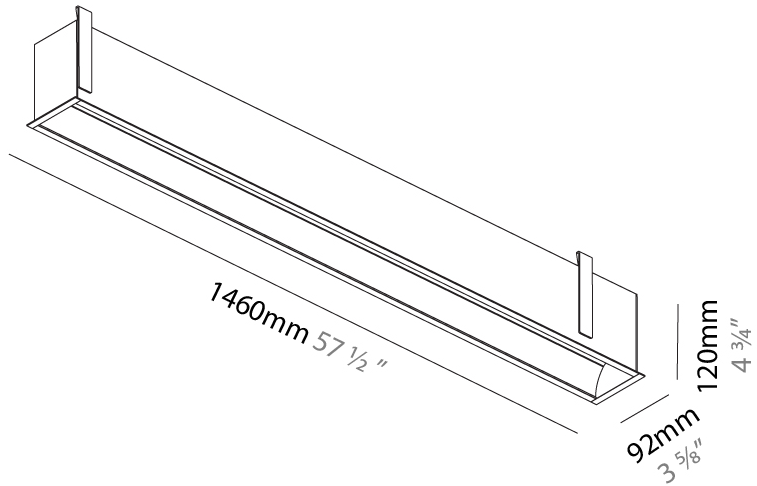

GENERAL

Series: Groove
Subseries: Groove Square
Brand: Prolicht
Division: Architectural
Mounting Type: Recessed
Mounting Location: Ceiling
Subcategory: Profile

PHYSICAL

Shape: Rectangle
Length (mm): 1460
Length (in): 57 1/2
Width (mm): 92
Width (in): 3 5/8
Height (mm): 120
Height (in): 4 3/4
Ceiling Thickness (mm): 10 / 12.5 / 15 / 25
Ceiling Thickness (in): 3/8 or 1/2 or 9/16 or 1
Min. Recessing Depth (mm): 160
Min. Recessing Depth (in): 6 5/16
Light Distribution: Direct
Weight (kg): 6.306
Weight (lbs): 13.87
Diffuser: PMMA - Opal
Fixture Finish: [ANA / SSR / BKV / CWI / CRY / HAB / MSR / UFT / ITA / RUA / OGR / FTG / MYG / RWR / LOD / PUS / FRO / FUP / KIA / POP / BLS / SPG / MEY / GOH / GUM / CHC / COM / ABZ / JAG / OBR / MOS / ROR](#)
Fixture Material: Aluminum
Cut-out Measurements: 1450mm / 57 1/16" x 85mm / 3 3/8"

ELECTRICAL

Lamp Type: LED (Zhaga Standard)
Input Wattage (W): 25.3
Total Output Wattage (W): 20 / 16 (3500K)
[Dimming: 0-10V Dimming / Phase Dimming (120Vac Only)](#)
Driver Included: Yes
Driver Location: Integrated
Driver Type: Constant Current - 120 / 277Vac
Driver Class: Class 2
Input Voltage (V): 120 - 277
Constant Current (MA): 350 / 500 (3500K)

LED

[Color Temperature (°K): 3000 / 3500 / 4000](#)
Max. Delivered Lumen (lm): 1710 / 1774 / 1810
CRI: >90 CRI
Lamp Life (hrs): 50000

OPTICAL

RATINGS AND CERTIFICATIONS

Certified By: Certified for North American Standards
IP rating: IP20