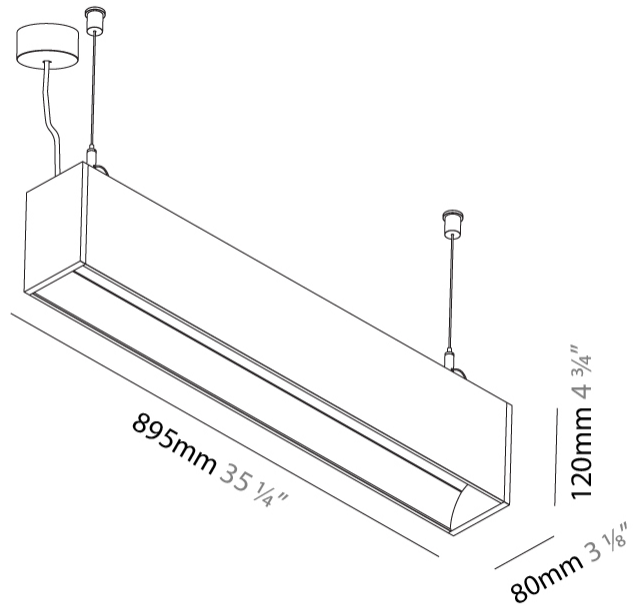

GENERAL
Series: Groove
Subseries: Groove Square
Brand: Prolicht
Division: Architectural
Mounting Type: Suspension
Mounting Location: Ceiling
Subcategory: Profile

PHYSICAL
Shape: Rectangle
Length (mm): 895
Length (in): 35 1/4
Width (mm): 80
Width (in): 3 1/8
Height (mm): 120
Height (in): 4 3/4
Max. Overall Height (mm): 2120
Max. Overall Height (in): 83 7/16
Light Distribution: Direct
Weight (kg): 4.496
Weight (lbs): 9.911
Diffuser: PMMA - Opal
Fixture Finish: ANA / SSR / BKV / CWI / CRY / HAB / MSR / UFT / ITA / RUA / OGR / FTG / MYG / RWR / LOD / PUS / FRO / FUP / KIA / POP / BLS / SPG / MEY / GOH / GUM / CHC / COM / ABZ / JAG / OBR / MOS / ROR
Fixture Material: Aluminum
Cable Details: 2000mm or 4000mm Transparent Cable
Upon Request: Cable colour - White / Black / Orange / Red

ELECTRICAL
Lamp Type: LED (Zhaga Standard)
Input Wattage (W): 15.2
Total Output Wattage (W): 12 / 11.1 (3500K)
Dimming: 0-10V Dimming / Phase Dimming (120Vac Only)
Driver Included: Yes
Driver Location: Integrated
Driver Type: Constant Current - 120 / 277Vac
Driver Class: Class 2
Input Voltage (V): 120 - 277
Constant Current (MA): 350 / 375 (3500K)

LED
Color Temperature (°K): 3000 / 3500 / 4000
Max. Delivered Lumen (lm): 1030 / 1058 / 1080
CRI: >90 CRI
Lamp Life (hrs): 50000

OPTICAL
RATINGS AND CERTIFICATIONS
Certified By: Certified for North American Standards
IP rating: IP20