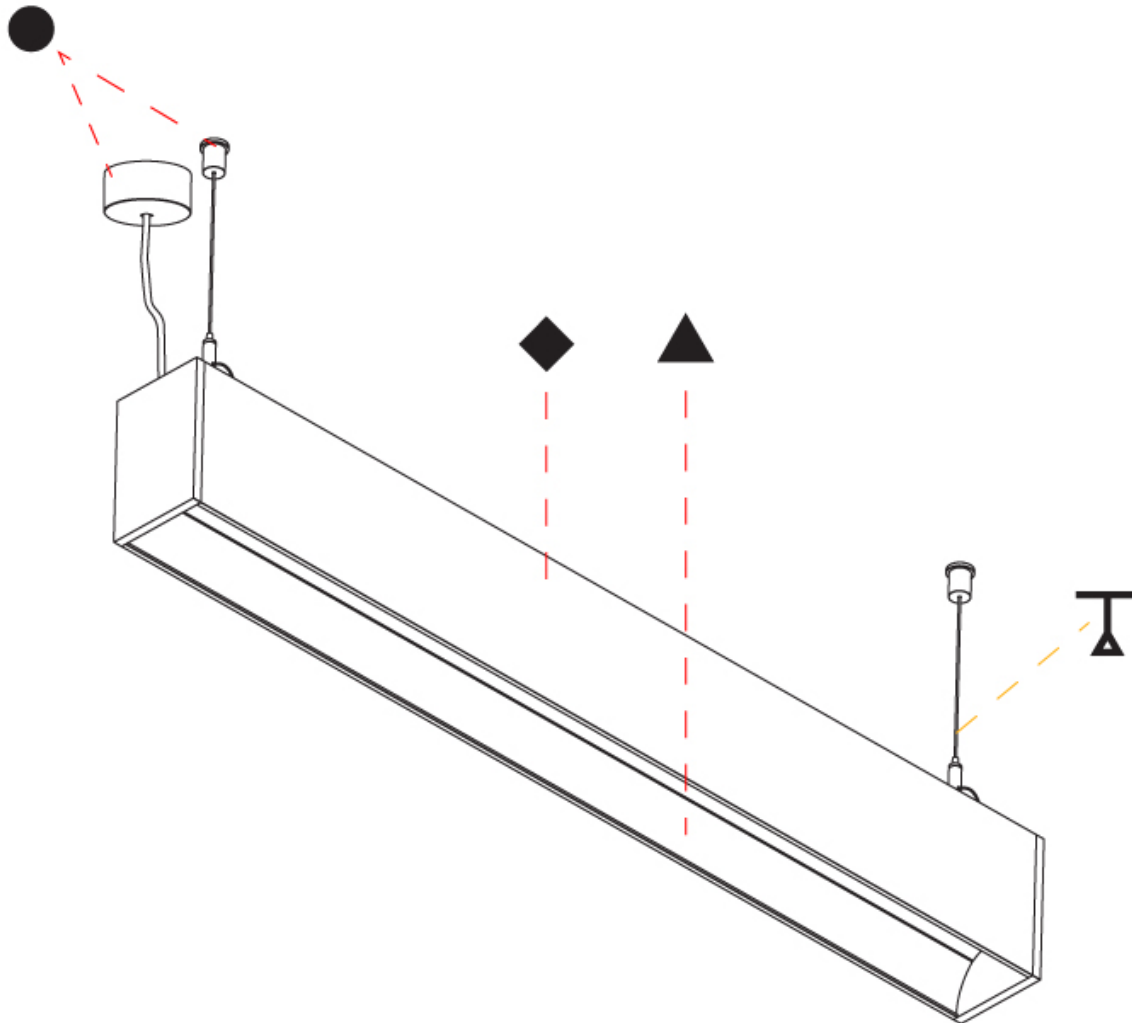

GROOVE SQUARE SUSPENSION

A30812-

PROJECT _____

TYPE _____

SPECIFIER _____

QUANTITY _____

DATE _____

A