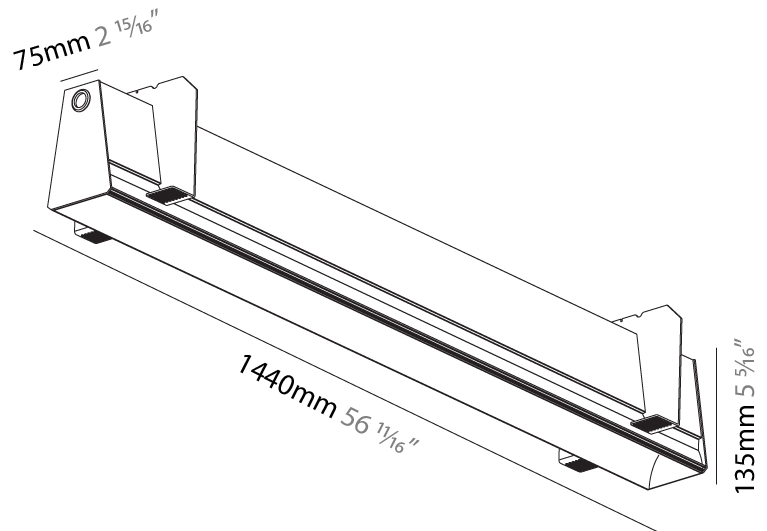

PHYSICAL

Shape: Rectangle
Length (mm): 1440
Length (in): 56 11/16
Width (mm): 75
Width (in): 2 15/16
Height (mm): 135
Height (in): 5 5/16
Ceiling Thickness (mm): 10 / 12.5 / 15
Ceiling Thickness (in): 3/8 or 1/2 or 9/16
Min. Recessing Depth (mm): 170
Min. Recessing Depth (in): 6 11/16
Light Distribution: Direct
Weight (kg): 5.62
Weight (lbs): 12.36
Diffuser: PMMA - Opal
Fixture Finish: SSR / BKV / CWI / CRY / HAB / UFT / ITA / RUA / FTG / MYG / LOD / PUS / FRO / FUP / KIA / POP / BLS / SPG / MEY / GOH / GUM / CHC / COM / ABZ / JAG / OBR / MOS / ROR
Fixture Material: Aluminum
Cut-out Measurements: 1450mm / 57 1/16" x 92mm / 3 5/8"
Upon Request: Unique Sizes Unique Ceiling Thickness

ELECTRICAL

Lamp Type: LED (Zhaga Standard)
Input Wattage (W): 25.3
Total Output Wattage (W): 20 / 16 (3500K)
Dimming: 0-10V Dimming / Phase Dimming (120Vac Only)
Driver Included: Yes
Driver Location: Integrated
Driver Type: Constant Current - 120 / 277Vac
Driver Class: Class 2
Input Voltage (V): 120 - 277
Constant Current (MA): 350 / 500 (3500K)

LED

Color Temperature (°K): 3000 / 3500 / 4000
Max. Delivered Lumen (lm): 1710 / 1774 / 1810
CRI: >90 CRI
Lamp Life (hrs): 50000
Upon Request: Special Color Temperature RGB-W Tunable White CRI (no minimum qty) price increase + longer lead time

OPTICAL

RATINGS AND CERTIFICATIONS

Certified By: Certified for North American Standards
IP rating: IP20