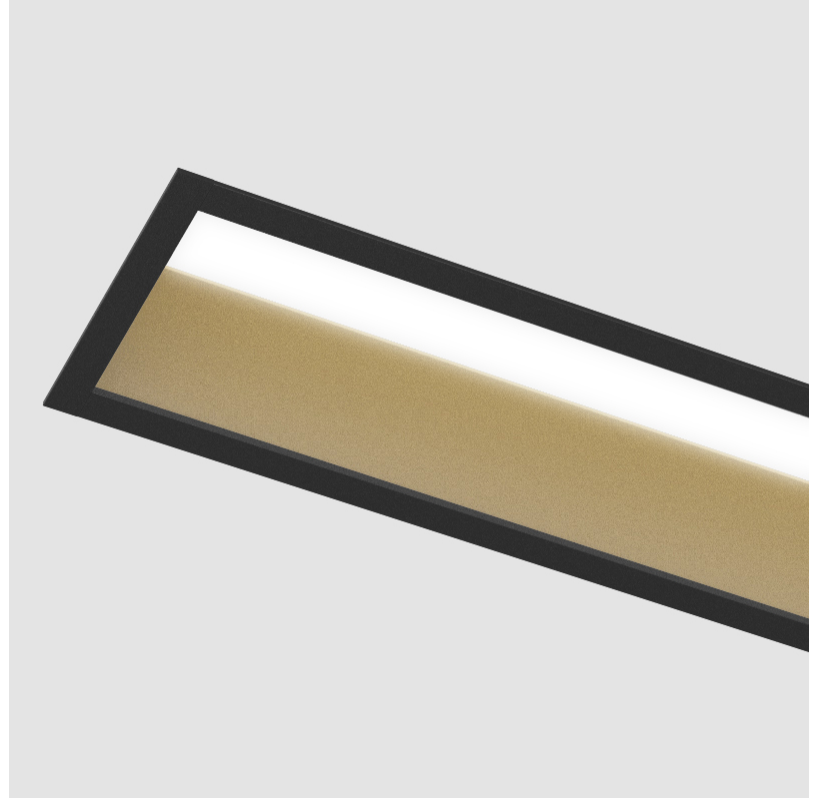

GENERAL

Series: Groove
Subseries: Groove Square
Brand: Prolicht
Division: Architectural
Mounting Type: Recessed
Mounting Location: Ceiling
Subcategory: Profile

PHYSICAL

Shape: Rectangle
Length (mm): 900
Length (in): 35 7/16
Width (mm): 92
Width (in): 3 5/8
Height (mm): 120
Height (in): 4 3/4
Ceiling Thickness (mm): 10 - 25
Ceiling Thickness (in): 3/8 - 1
Min. Recessing Depth (mm): 160
Min. Recessing Depth (in): 6 5/16
Light Distribution: Direct
Weight (kg): 4.083
Weight (lbs): 9.98
Diffuser: PMMA - Opal
Fixture Finish: [ANA / SSR / BKV / CWI / CRY / HAB / MSR / UFT / ITA / RUA / OGR / FTG / MYG / RWR / LOD / PUS / FRO / FUP / KIA / POP / BLS / SPG / MEY / GOH / GUM / CHC / COM / ABZ / JAG / OBR / MOS / ROR](#)
Fixture Material: Aluminum
Cut-out Measurements: 890mm / 35 1/16" x 85mm / 3 3/8"

ELECTRICAL

Lamp Type: LED (Zhaga Standard)
Input Wattage (W): 15.2
Total Output Wattage (W): 12 / 11.1 (3500K)
[Dimming: 0-10V Dimming / Phase Dimming (120Vac Only)](#)
Driver Included: Yes
Driver Location: Integrated
Driver Type: Constant Current - 120 / 277Vac
Driver Class: Class 2
Input Voltage (V): 120 - 277
Constant Current (MA): 350 / 375 (3500K)

LED

[Color Temperature (*K): 3000 / 3500 / 4000](#)
Max. Delivered Lumen (lm): 1030 / 1058 / 1080
CRI: >90 CRI
Lamp Life (hrs): 50000

OPTICAL

RATINGS AND CERTIFICATIONS

Certified By: Certified for North American Standards
IP rating: IP20