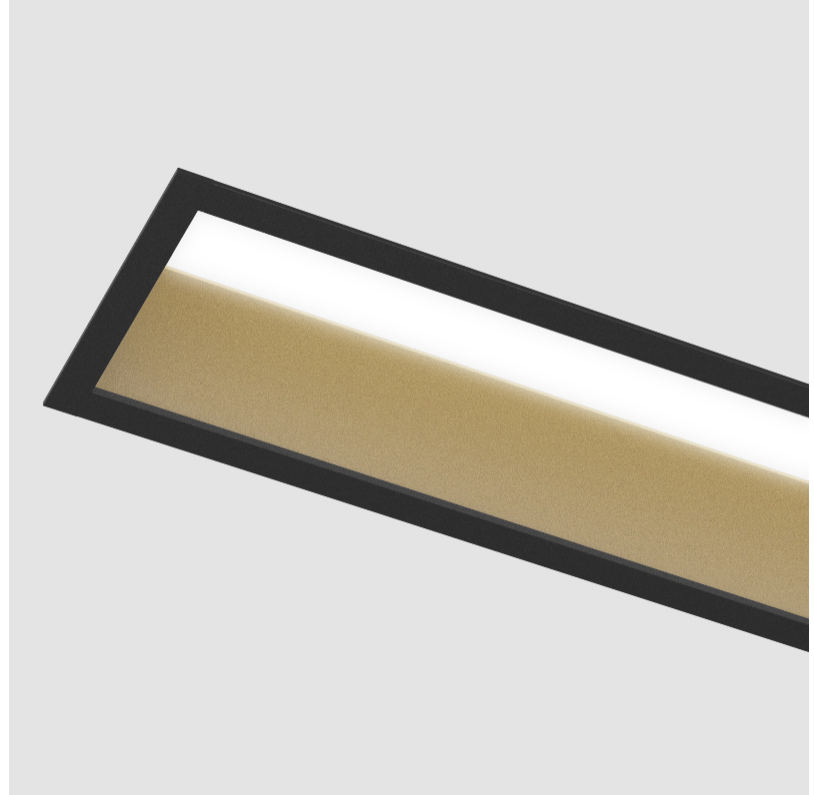

GENERAL

Series: Groove
Subseries: Groove Square
Brand: Prolicht
Division: Architectural
Mounting Type: Recessed
Mounting Location: Ceiling
Subcategory: Profile

PHYSICAL

Shape: Rectangle
Length (mm): 1180
Length (in): 46 7/16
Width (mm): 92
Width (in): 3 5/8
Height (mm): 120
Height (in): 4 3/4
Ceiling Thickness (mm): 10 - 25
Ceiling Thickness (in): 3/8 - 1
Min. Recessing Depth (mm): 160
Min. Recessing Depth (in): 6 5/16
Light Distribution: Direct
Weight (kg): 5.195
Weight (lbs): 11.43
Diffuser: PMMA - Opal
Fixture Finish: [ANA / SSR / BKV / CWI / CRY / HAB / MSR / UFT / ITA / RUA / OGR / FTG / MYG / RWR / LOD / PUS / FRO / FUP / KIA / POP / BLS / SPG / MEY / GOH / GUM / CHC / COM / ABZ / JAG / OBR / MOS / ROR](#)
Fixture Material: Aluminum
Cut-out Measurements: 1170mm / 46 1/16" x 85mm / 3 3/8"

ELECTRICAL

Lamp Type: LED (Zhaga Standard)
Input Wattage (W): 20.2
Total Output Wattage (W): 16 / 12.8 (3500K)
[Dimming: 0-10V Dimming / Phase Dimming (120Vac Only)](#)
Driver Included: Yes
Driver Location: Integrated
Driver Type: Constant Current - 120 / 277Vac
Driver Class: Class 2
Input Voltage (V): 120 - 277
Constant Current (MA): 350 / 400 (3500K)

LED

[Color Temperature (°K): 3000 / 3500 / 4000](#)
Max. Delivered Lumen (lm): 1370 / 1421 / 1450
CRI: >90 CRI
Lamp Life (hrs): 50000

OPTICAL

RATINGS AND CERTIFICATIONS

Certified By: Certified for North American Standards
IP rating: IP20