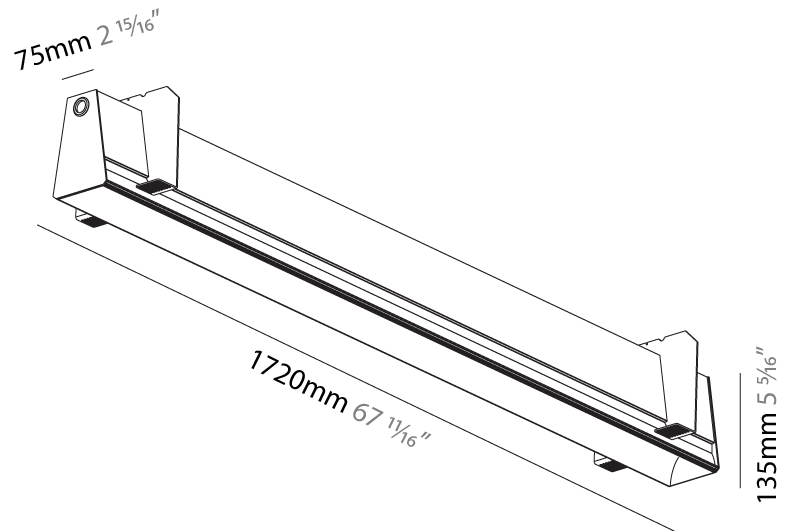

PHYSICAL

Shape: Rectangle
Length (mm): 1720
Length (in): 67 11/16
Width (mm): 75
Width (in): 2 15/16
Height (mm): 135
Height (in): 5 5/16
Ceiling Thickness (mm): 10 / 12.5 / 15
Ceiling Thickness (in): 3/8 or 1/2 or 9/16
Min. Recessing Depth (mm): 170
Min. Recessing Depth (in): 6 11/16
Light Distribution: Direct
Weight (kg): 6.812
Weight (lbs): 14.99
Diffuser: PMMA - Opal
Fixture Finish: SSR / BKV / CWI / CRY / HAB / UFT / ITA / RUA / FTG / MYG / LOD / PUS / FRO / FUP / KIA / POP / BLS / SPG / MEY / GOH / GUM / CHC / COM / ABZ / JAG / OBR / MOS / ROR
Fixture Material: Aluminum
Cut-out Measurements: 1730mm / 68 1/8" x 92mm / 3 5/8"
Upon Request: Unique Sizes Unique Ceiling Thickness

ELECTRICAL

Lamp Type: LED (Zhaga Standard)
Input Wattage (W): 30.4
Total Output Wattage (W): 24 / 19.2 (3500K)
Dimming: 0-10V Dimming / Phase Dimming (120Vac Only)
Driver Included: Yes
Driver Location: Integrated
Driver Type: Constant Current - 120 / 277Vac
Driver Class: Class 2
Input Voltage (V): 120 - 277
Constant Current (MA): 350 / 600 (3500K)

LED

Color Temperature (°K): 3000 / 3500 / 4000
Max. Delivered Lumen (lm): 2050 / 2127 / 2170
CRI: >90 CRI
Lamp Life (hrs): 50000
Upon Request: Special Color Temperature RGB-W Tunable White CRI (no minimum qty) price increase + longer lead time

OPTICAL

RATINGS AND CERTIFICATIONS

Certified By: Certified for North American Standards
IP rating: IP20