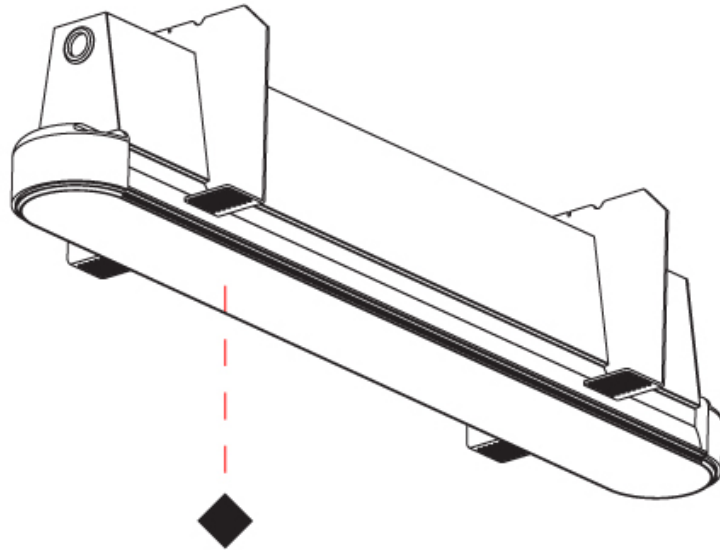

OPTICAL

RATINGS AND CERTIFICATIONS

Certified By: Certified for North American Standards
IP rating: IP20

GROOVE ROUND TRIMLESS

A35654-

PROJECT	_____
TYPE	_____
SPECIFIER	_____
QUANTITY	_____
DATE	_____

PROJECT	_____
TYPE	_____
SPECIFIER	_____
QUANTITY	_____
DATE	_____