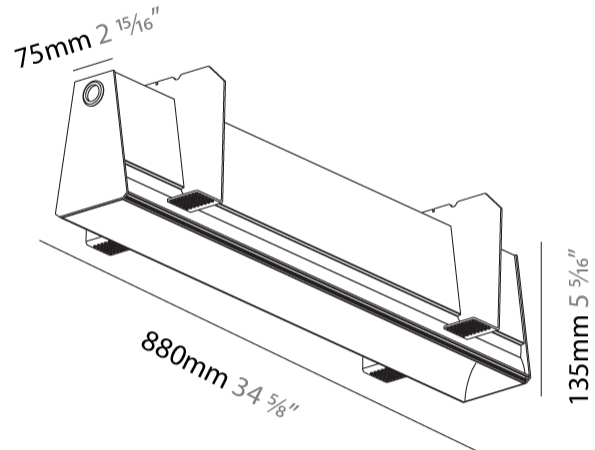

PHYSICAL

Shape: Rectangle
Length (mm): 880
Length (in): 34 5/8
Width (mm): 75
Width (in): 2 15/16
Height (mm): 135
Height (in): 5 5/16
Ceiling Thickness (mm): 10 / 12.5 / 15
Ceiling Thickness (in): 3/8 or 1/2 or 9/16
Min. Recessing Depth (mm): 170
Min. Recessing Depth (in): 6 11/16
Light Distribution: Direct
Weight (kg): 3.786
Weight (lbs): 8.33
Diffuser: PMMA - Opal
Fixture Finish: SSR / BKV / CWI / CRY / HAB / UFT / ITA / RUA / FTG / MYG / LOD / PUS / FRO / FUP / KIA / POP / BLS / SPG / MEY / GOH / GUM / CHC / COM / ABZ / JAG / OBR / MOS / ROR
Fixture Material: Aluminum
Cut-out Measurements: 890mm / 35 1/16" x 92mm / 3 5/8"
Upon Request: Unique Sizes Unique Ceiling Thickness

ELECTRICAL

Lamp Type: LED (Zhaga Standard)
Input Wattage (W): 15.2
Total Output Wattage (W): 12 / 11.2 (3500K)
Dimming: 0-10V Dimming / Phase Dimming (120Vac Only)
Driver Included: Yes
Driver Location: Integrated
Driver Type: Constant Current - 120 / 277Vac
Driver Class: Class 2
Input Voltage (V): 120 - 277
Constant Current (MA): 350 / 375 (3500K)

LED

Color Temperature (°K): 3000 / 3500 / 4000
Max. Delivered Lumen (lm): 1030 / 1058 / 1080
CRI: >90 CRI
Lamp Life (hrs): 50000
Upon Request: Special Color Temperature RGB-W Tunable White CRI (no minimum qty) price increase + longer lead time

OPTICAL

RATINGS AND CERTIFICATIONS

Certified By: Certified for North American Standards
IP rating: IP20