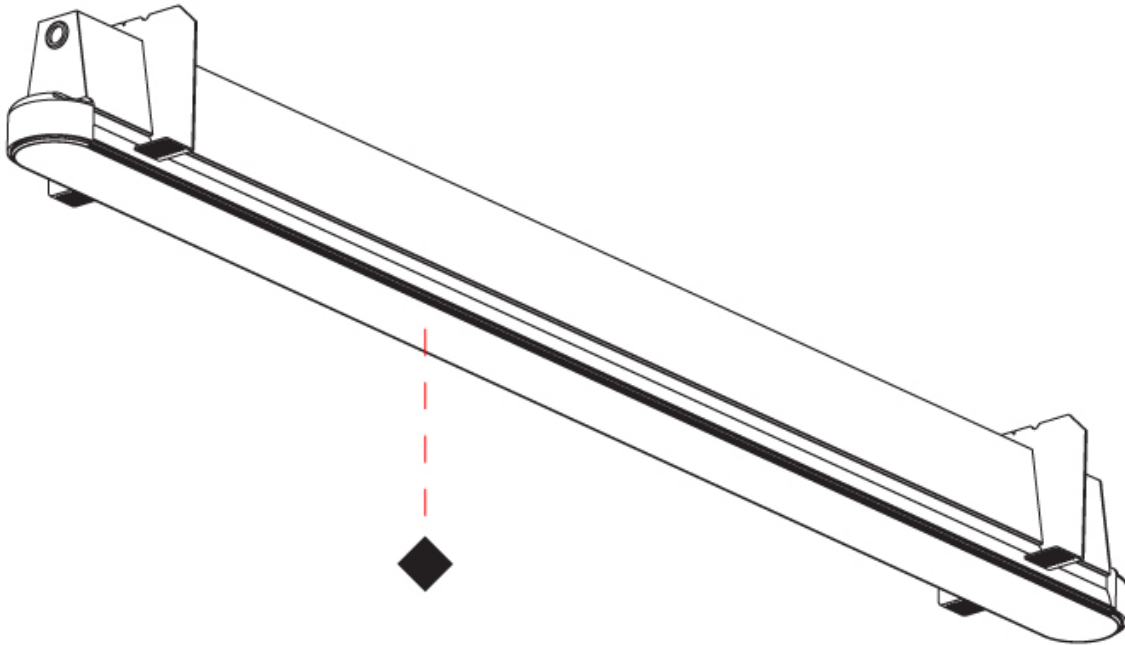

OPTICAL

RATINGS AND CERTIFICATIONS

Certified By: Certified for North American Standards
 IP rating: IP20

GROOVE ROUND TRIMLESS

A35658-

PROJECT	_____
TYPE	_____
SPECIFIER	_____
QUANTITY	_____
DATE	_____

GROOVE ROUND TRIMLESS