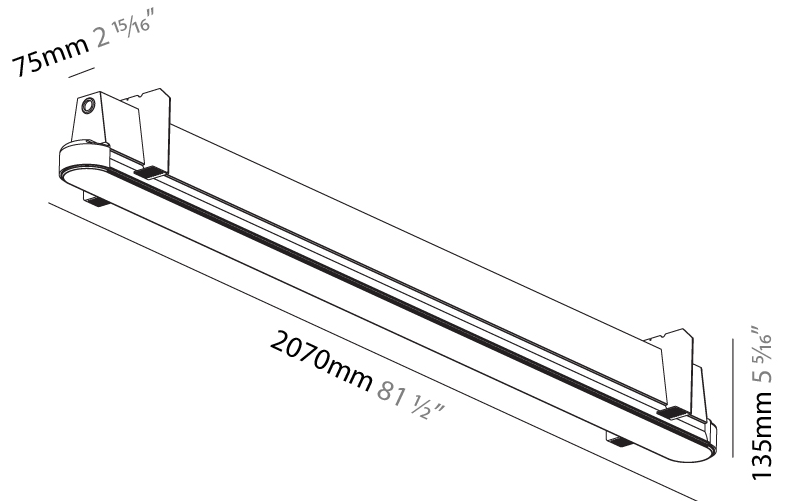

PHYSICAL

Shape: Oblong
Length (mm): 2070
Length (in): 81 1/2
Width (mm): 75
Width (in): 2 15/16
Height (mm): 135
Height (in): 5 5/16
Ceiling Thickness (mm): 10 / 12.5 / 15
Ceiling Thickness (in): 3/8 or 1/2 or 9/16
Min. Recessing Depth (mm): 170
Min. Recessing Depth (in): 6 11/16
Light Distribution: Direct
Weight (kg): 15.71
Weight (lbs): 17.73
Installation Requirement: Ceiling Thickness: 10mm / 12mm / 15mm
Diffuser: PMMA - Opal
Fixture Finish: SSR / BKV / CWI / CRY / HAB / UFT / ITA / RUA / FTG / MYG / LOD / PUS / FRO / FUP / KIA / POP / BLS / SPG / MEY / GOH / GUM / CHC / COM / ABZ / JAG / OBR / MOS / ROR
Fixture Material: Aluminum
Cut-out Measurements: 2088mm / 82 3/16" x 92mm / 3 5/8"
Upon Request: Unique Sizes Unique Ceiling Thickness

ELECTRICAL

Lamp Type: LED (Zhaga Standard)
Input Wattage (W): 35.4
Total Output Wattage (W): 28 / 22.4 (3500K)
Dimming: 0-10V Dimming / Phase Dimming (120Vac Only)
Driver Included: Yes
Driver Location: Integrated
Driver Type: Constant Current - 120 / 277Vac
Driver Class: Class 2
Input Voltage (V): 120 - 277
Constant Current (MA): 350 / 700 (3500K)

LED

Color Temperature (°K): 3000 / 3500 / 4000
Max. Delivered Lumen (lm): 2400 / 2479 / 2530
CRI: >90 CRI
Lamp Life (hrs): 50000
Upon Request: Special Color Temperature RGB-W Tunable White CRI (no minimum qty) price increase + longer lead time

OPTICAL

RATINGS AND CERTIFICATIONS

Certified By: Certified for North American Standards
IP rating: IP20