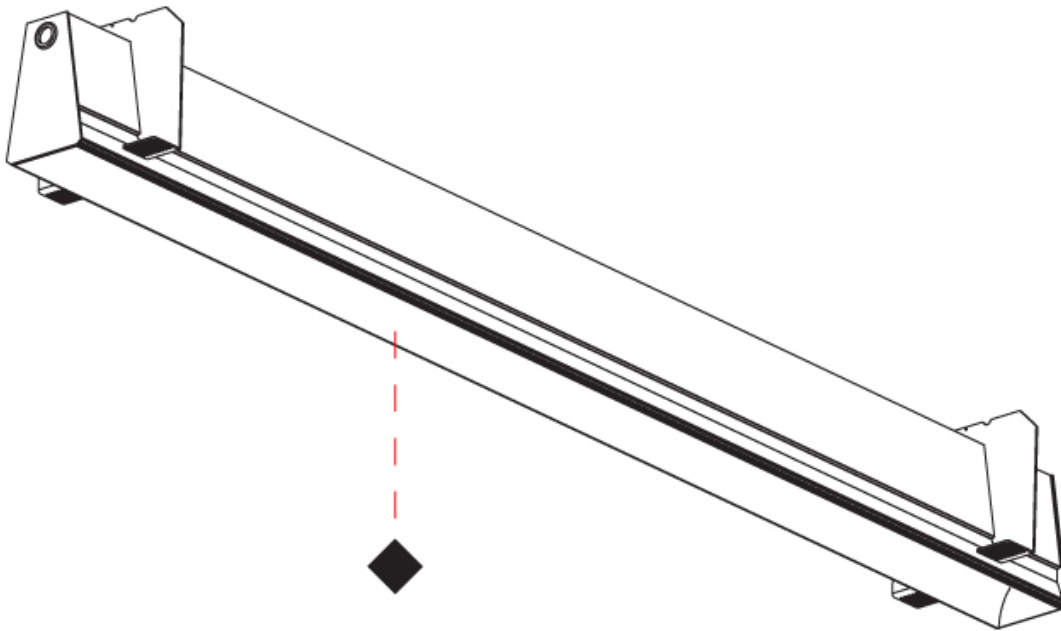

GROOVE SQUARE TRIMLESS

A35653-

PROJECT _____

TYPE _____

SPECIFIER _____

QUANTITY _____

DATE _____