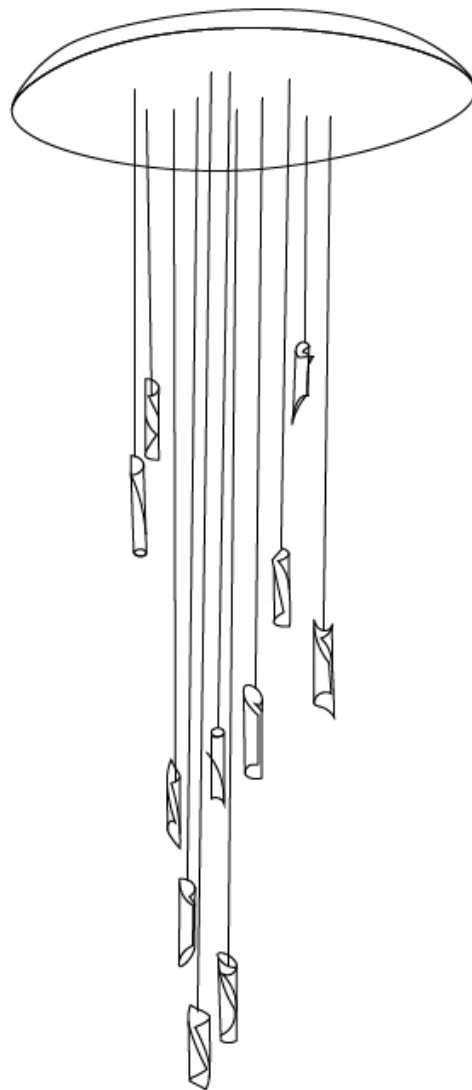

HUE 10 SUSPENSION

D131003-

PROJECT _____

TYPE _____

SPECIFIER _____

QUANTITY _____

DATE _____

D