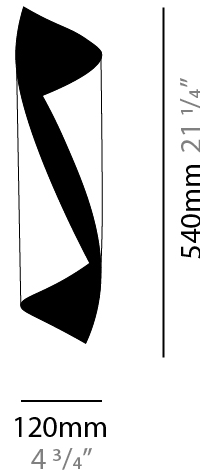

PROJECT
TYPE
SPECIFIER
QUANTITY
DATE

HUE SURFACE

D133013- _____
base number

1. To build a product code in our configurator select the specify button on the base model # product page
2. To build a manual product code on this datasheet choose from the options listed below in blue font and add the suffix to the base model #

GENERAL

Series: HUE
Brand: Knikerboker
Division: Design
Mounting Type: Surface
Mounting Location: Wall

PHYSICAL

Shape: Cylinder
Diameter (mm): 120
Diameter (in): 4 3/4
Height (mm): 540
Height (in): 21 1/4
Extension (mm): 156
Extension (in): 6 1/8
Light Distribution: Direct / Indirect
Fixture Finish: EWH / EBK / MAN / COF / PRD / SLF / GLF / CLF / BRL / EWS / EWG / EWC / EWR / EBS / EBG / EBC / EBC / EBB / MAS / MAD / MAC / MAB / COS / CGO / CCL / CBL / PRS / PRG / PRC / PRB
Fixture Material: Metal

ELECTRICAL

Number of Lamps: 2
Lamp Type: LED Retrofit
Lamp Shape: MR16
Bulb Included: Bulb Not Included
Max. Wattage Per Lamp (W): 8
Lamp Base: GU10
Input Voltage (V): 120

LED

OPTICAL

RATINGS AND CERTIFICATIONS

Certified By: Certified for North American Standards
IP rating: IP20