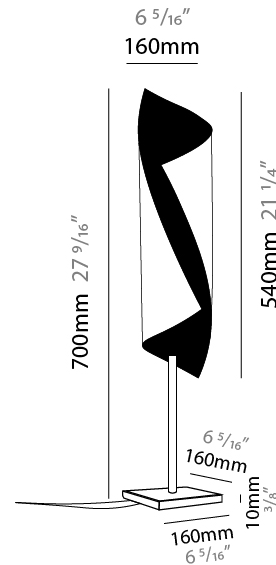

HUE PORTABLE

D134098- _____
base number

PROJECT
TYPE
SPECIFIER
QUANTITY
DATE

1. To build a product code in our configurator select the specify button on the base model # product page
2. To build a manual product code on this datasheet choose from the options listed below in blue font and add the suffix to the base model #

GENERAL

Series: HUE
Brand: Knikerboker
Division: Design
Mounting Type: Portable
Mounting Location: Table
Subcategory: Table

PHYSICAL

Shape: Cylinder
Diameter (mm): 160
Diameter (in): 6 ⁵/₁₆
Height (mm): 700
Height (in): 27 ⁹/₁₆
Light Distribution: Direct / Indirect
Fixture Finish: EWH / EBK / MAN / COF / PRD / SLF / GLF / CLF / BRL / EWS / EWG / EWC / EWR / EBS / EBG / EBC / EBC / EBB / MAS / MAD / MAC / MAB / COS / CGO / CCL / CBL / PRS / PRG / PRC / PRB
Fixture Material: Metal

ELECTRICAL

Number of Lamps: 2
Lamp Type: LED Retrofit
Bulb Included: Bulb Not Included
Total Output Wattage (W): 16
Max. Wattage Per Lamp (W): 8
Lamp Base: GU10
Input Voltage (V): 120

LED

OPTICAL

RATINGS AND CERTIFICATIONS

Certified By: Certified for North American Standards
IP rating: IP20