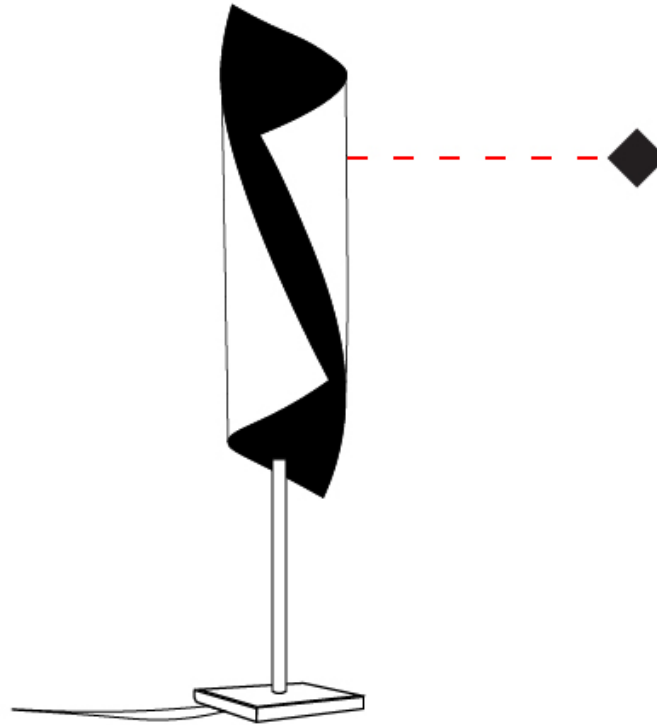

HUE PORTABLE

D134002-

PROJECT

TYPE

SPECIFIER

QUANTITY

DATE