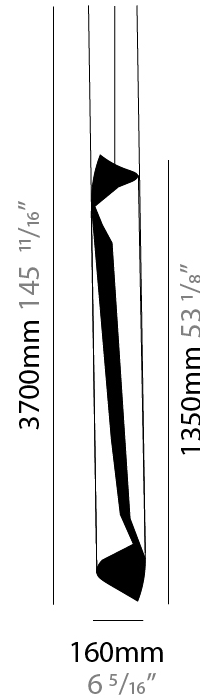

HUE SUSPENSION

D131107- _____
base number

1. To build a product code in our configurator select the specify button on the base model # product page
2. To build a manual product code on this datasheet choose from the options listed below in blue font and add the suffix to the base model #

GENERAL

Series: HUE
Brand: Knikerboker
Division: Design
Mounting Type: Suspension
Mounting Location: Ceiling
Subcategory: Pendant

PHYSICAL

Shape: Abstract
Diameter (mm): 160
Diameter (in): 6 ⁵/₁₆
Height (mm): 1350
Height (in): 53 ¹/₈
Max. Overall Height (mm): 3700
Max. Overall Height (in): 145 ¹¹/₁₆
Light Distribution: Direct / Indirect
Fixture Finish: EWH / EBK / MAN / COF / PRD / SLF / GLF / CLF / BRL / EWS / EWG / EWC / EWR / EBS / EBG / EBC / EBC / EBB / MAS / MAD / MAC / MAB / COS / CGO / CCL / CBL / PRS / PRG / PRC / PRB
Fixture Material: Metal
Cable Details: 2 Silicone Cable 2000mm / 78 3/4"

ELECTRICAL

Number of Lamps: 4
Lamp Type: LED Retrofit
Bulb Included: Bulb Not Included
Max. Wattage Per Lamp (W): 4.5
Lamp Base: E26
Input Voltage (V): 120
Upon Request: 277Vac / GU10

LED

OPTICAL

RATINGS AND CERTIFICATIONS

Certified By: Certified for North American Standards
IP rating: IP20

PROJECT
TYPE
SPECIFIER
QUANTITY
DATE