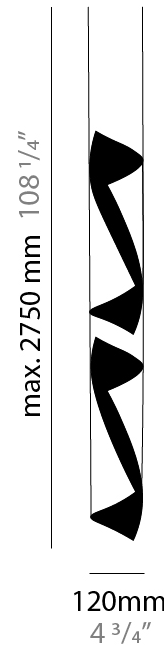

HUE SUSPENSION

D131018- _____
base number

1. To build a product code in our configurator select the specify button on the base model # product page
2. To build a manual product code on this datasheet choose from the options listed below in blue font and add the suffix to the base model #

GENERAL

Series: HUE
Brand: Knikerboker
Division: Design
Mounting Type: Suspension
Mounting Location: Ceiling
Subcategory: Pendant

PHYSICAL

Shape: Abstract
Diameter (mm): 120
Diameter (in): 4 3/4
Height (mm): 1100
Height (in): 43 5/16
Max. Overall Height (mm): 2750
Max. Overall Height (in): 108 3/4
Light Distribution: Direct / Indirect
Fixture Finish: EWH / EBK / MAN / COF / PRD / SLF / GLF / CLF / BRL / EWS / EWG / EWC / EWR / EBS / EBG / EBC / EBC / EBB / MAS / MAD / MAC / MAB / COS / CGO / CCL / CBL / PRS / PRG / PRC / PRB
Fixture Material: Metal
Cable Details: 1 Silicone Cable 2000mm / 78 3/4"

ELECTRICAL

Number of Lamps: 4
Lamp Type: LED Retrofit
Lamp Shape: MR16
Bulb Included: Bulb Not Included
Max. Wattage Per Lamp (W): 6.5
Lamp Base: GU10
Input Voltage (V): 120

LED

OPTICAL

RATINGS AND CERTIFICATIONS

Certified By: Certified for North American Standards
IP rating: IP20

PROJECT
TYPE
SPECIFIER
QUANTITY
DATE