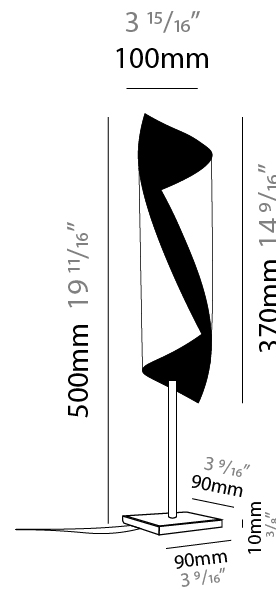

HUE PORTABLE

D134002- _____
base number

PROJECT
TYPE
SPECIFIER
QUANTITY
DATE

1. To build a product code in our configurator select the specify button on the base model # product page
2. To build a manual product code on this datasheet choose from the options listed below in blue font and add the suffix to the base model #

GENERAL

Series: HUE
Brand: Knikerboker
Division: Design
Mounting Type: Portable
Mounting Location: Table
Subcategory: Table

PHYSICAL

Shape: Cylinder
Diameter (mm): 100
Diameter (in): 3 ¹⁵/₁₆
Height (mm): 500
Height (in): 19 ¹¹/₁₆
Light Distribution: Direct / Indirect
Fixture Finish: EWH / EBK / MAN / COF / PRD / SLF / GLF / CLF / BRL / EWS / EWG / EWC / EWR / EBS / EBG / EBC / EBC / EBB / MAS / MAD / MAC / MAB / COS / CGO / CCL / CBL / PRS / PRG / PRC / PRB
Fixture Material: Metal
Upon Request: Bolt Down

ELECTRICAL

Number of Lamps: 1
Lamp Type: LED Retrofit
Lamp Shape: MR16
Bulb Included: Bulb Not Included
Max. Wattage Per Lamp (W): 8
Lamp Base: GU10
Input Voltage (V): 120

LED

OPTICAL

RATINGS AND CERTIFICATIONS

Certified By: Certified for North American Standards
IP rating: IP20