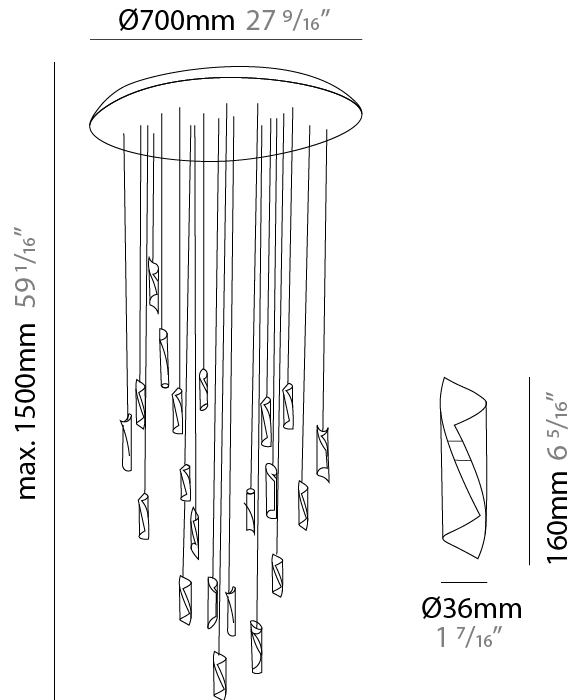

HUE 20 SUSPENSION

D131004- _____
base number

1. To build a product code in our configurator select the specify button on the base model # product page
2. To build a manual product code on this datasheet choose from the options listed below in blue font and add the suffix to the base model #

GENERAL

Series: HUE
Subseries: Hue 20
Brand: Knikerboker
Division: Design
Mounting Type: Suspension
Mounting Location: Ceiling
Subcategory: Ambient

PHYSICAL

Shape: Abstract
Diameter (mm): 700
Diameter (in): 27 ⁹/₁₆"
Height (mm): 160
Height (in): 6 ⁵/₁₆"
Max. Overall Height (mm): 1500
Max. Overall Height (in): 59 ¹/₁₆"
Light Distribution: Direct / Indirect
Fixture Finish: EWH / EBK / MAN / COF / PRD / SLF / GLF / CLF / BRL / EWS / EWG / EWC / EWR / EBS / EBG / EBC / EBC / EBB / MAS / MAD / MAC / MAB / COS / CGO / CCL / CBL / PRS / PRG / PRC / PRB
Fixture Material: Metal
Cable Details: Silicon Coaxial Cable

ELECTRICAL

Lamp Type: LED
Total Output Wattage (W): 30
Dimming: Phase Dimming (120Vac Only)
Driver Included: Yes
Driver Location: Integrated
Driver Type: Constant Current - Universal
Driver Class: Class 2
Input Voltage (V): 120 - 277
Constant Current (MA): 350
Upon Request: Phase dimming @120Vac only / Non-dimming 277Vac

LED

Number of LEDs: 20
Color Temperature (°K): 3000
Max. Delivered Lumen (lm): 3000
CRI: >80 CRI
Lamp Life (hrs): 50000

OPTICAL

RATINGS AND CERTIFICATIONS

Certified By: Certified for North American Standards
IP rating: IP20