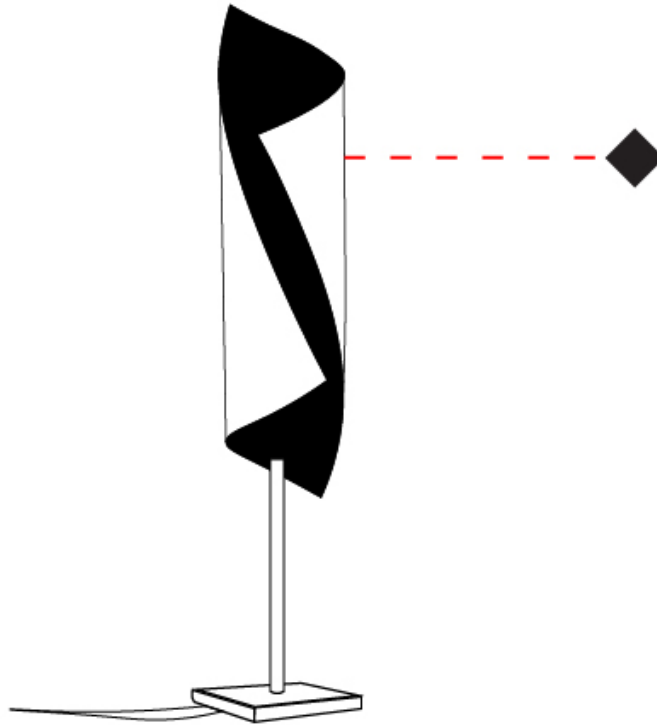

HUE PORTABLE

D134098-

PROJECT

TYPE

SPECIFIER

QUANTITY

DATE

D