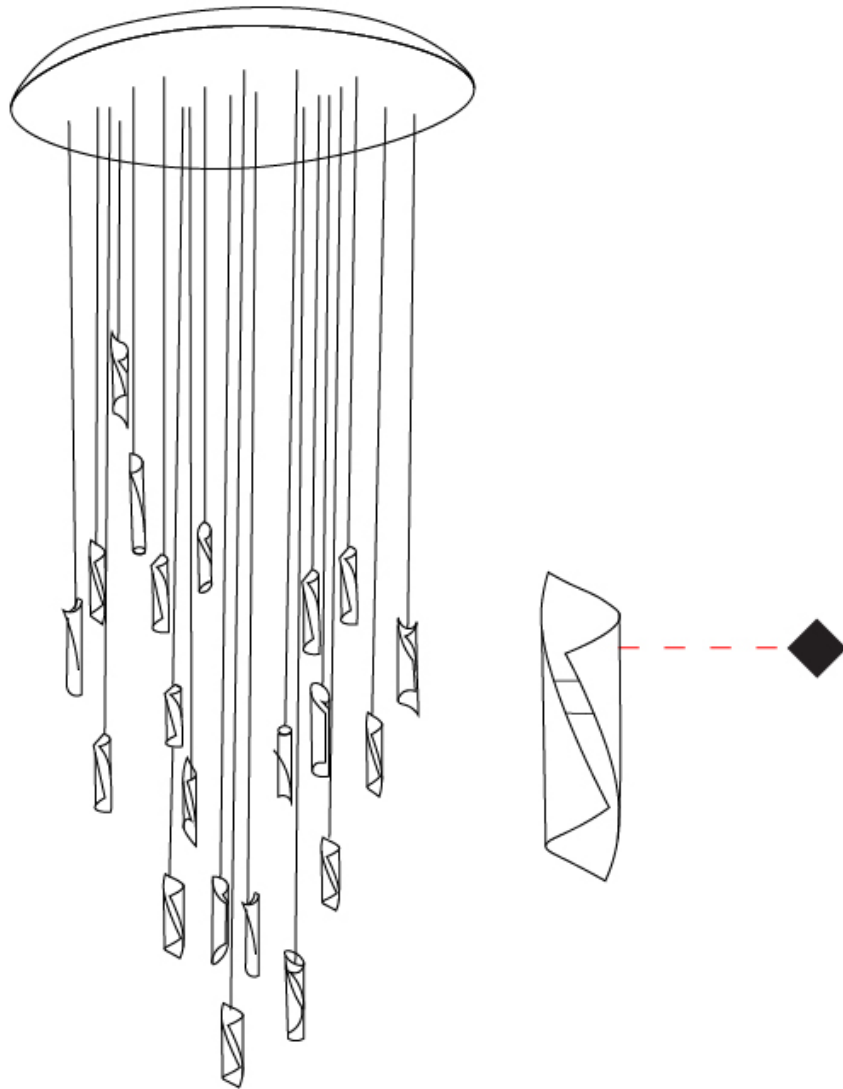

HUE 20 SUSPENSION

D131004-

PROJECT	_____
TYPE	_____
SPECIFIER	_____
QUANTITY	_____
DATE	_____

D