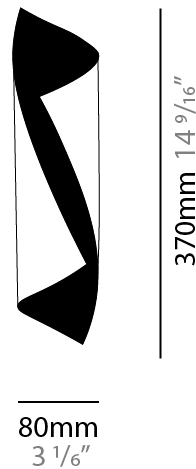

HUE SURFACE

D133062- _____
base number

1. To build a product code in our configurator select the specify button on the base model # product page
2. To build a manual product code on this datasheet choose from the options listed below in blue font and add the suffix to the base model #

GENERAL

Series: HUE _____
Brand: Knikerboker _____
Division: Design _____
Mounting Type: Surface _____
Mounting Location: Wall _____

PHYSICAL

Shape: Cylinder _____
Diameter (mm): 80 _____
Diameter (in): 3 1/8 _____
Height (mm): 370 _____
Height (in): 14 9/16 _____
Light Distribution: Direct / Indirect _____
Fixture Finish: EWH / EBK / MAN / COF / PRD / SLF / GLF / CLF / BRL / EWS / EWG / EWC / EWR / EBS / EBG / EBC / EBC / EBB / MAS / MAD / MAC / MAB / COS / CGO / CCL / CBL / PRS / PRG / PRC / PRB _____
Fixture Material: Metal _____

ELECTRICAL

Number of Lamps: 2 _____
Lamp Type: LED Retrofit _____
Bulb Included: Bulb Not Included _____
Max. Wattage Per Lamp (W): 2.5 _____
Lamp Base: G9 _____
Input Voltage (V): 120 _____

LED

OPTICAL

RATINGS AND CERTIFICATIONS

Certified By: Certified for North American Standards _____
IP rating: IP20 _____

PROJECT	_____
TYPE	_____
SPECIFIER	_____
QUANTITY	_____
DATE	_____