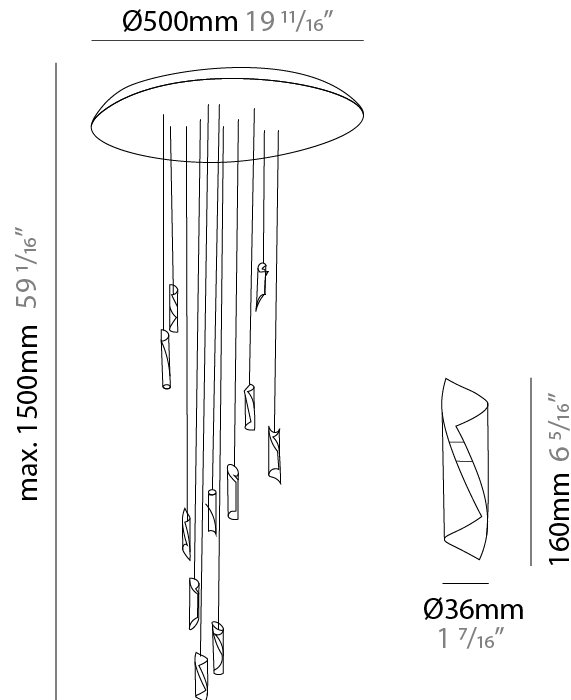

PROJECT
TYPE
SPECIFIER
QUANTITY
DATE

HUE 10 SUSPENSION

D131003- _____
base number

1. To build a product code in our configurator select the specify button on the base model # product page
2. To build a manual product code on this datasheet choose from the options listed below in blue font and add the suffix to the base model #

GENERAL

Series: HUE
Subseries: Hue 10
Brand: Knikerboker
Division: Design
Mounting Type: Suspension
Mounting Location: Ceiling
Subcategory: Ambient

PHYSICAL

Shape: Abstract
Diameter (mm): 500
Diameter (in): 19 11/16
Height (mm): 160
Height (in): 6 5/16
Max. Overall Height (mm): 1500
Max. Overall Height (in): 59 1/16
Light Distribution: Direct / Indirect
Fixture Finish: EWH / EBK / MAN / COF / PRD / SLF / GLF / CLF / BRL / EWS / EWG / EWC / EWR / EBS / EBG / EBC / EBC / EBB / MAS / MAD / MAC / MAB / COS / CGO / CCL / CBL / PRS / PRG / PRC / PRB
Fixture Material: Metal
Cable Details: Silicon Coaxial Cable

ELECTRICAL

Lamp Type: LED
Total Output Wattage (W): 15
Dimming: Non-Dimming / Phase Dimming (120vac Only)
Driver Included: Yes
Driver Location: Integrated
Driver Type: Constant Current - Universal
Driver Class: Class 2
Input Voltage (V): 120 - 277
Constant Current (MA): 350

LED

Number of LEDs: 10
Color Temperature (°K): 3000
Max. Delivered Lumen (lm): 1500
CRI: >80 CRI
Lamp Life (hrs): 50000

OPTICAL

RATINGS AND CERTIFICATIONS

Certified By: Certified for North American Standards
IP rating: IP20