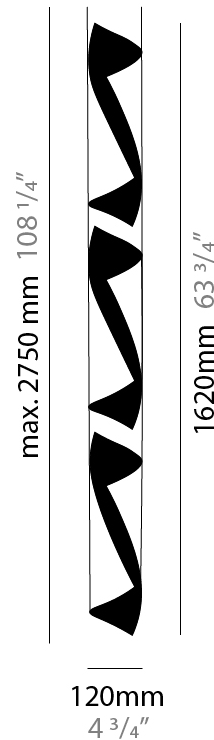

HUE SUSPENSION

D131024- _____
base number

1. To build a product code in our configurator select the specify button on the base model # product page
2. To build a manual product code on this datasheet choose from the options listed below in blue font and add the suffix to the base model #

GENERAL

Series: HUE
Brand: Knikerboker
Division: Design
Mounting Type: Suspension
Mounting Location: Ceiling
Subcategory: Pendant

PHYSICAL

Shape: Abstract
Diameter (mm): 120
Diameter (in): 4 3/4
Height (mm): 1620
Height (in): 63 3/4
Max. Overall Height (mm): 2750
Max. Overall Height (in): 108 1/4
Light Distribution: Direct / Indirect
Fixture Finish: EWH / EBK / MAN / COF / PRD / SLF / GLF / CLF / BRL / EWS / EWG / EWC / EWR / EBS / EBG / EBC / EBC / EBB / MAS / MAD / MAC / MAB / COS / CGO / CCL / CBL / PRS / PRG / PRC / PRB
Fixture Material: Metal
Cable Details: 1 Silicone Cable 2000mm / 78 3/4"

ELECTRICAL

Number of Lamps: 6
Lamp Type: LED Retrofit
Lamp Shape: MR16
Bulb Included: Bulb Not Included
Max. Wattage Per Lamp (W): 6.5
Lamp Base: GU10
Input Voltage (V): 120

LED

OPTICAL

RATINGS AND CERTIFICATIONS

Certified By: Certified for North American Standards
IP rating: IP20

PROJECT
TYPE
SPECIFIER
QUANTITY
DATE