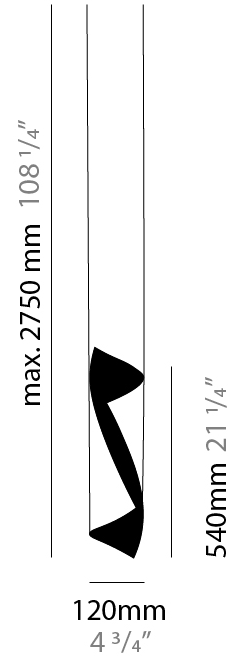

HUE SUSPENSION

D131012- _____
base number

1. To build a product code in our configurator select the specify button on the base model # product page
2. To build a manual product code on this datasheet choose from the options listed below in blue font and add the suffix to the base model #

GENERAL

Series: HUE
Brand: Knikerboker
Division: Design
Mounting Type: Suspension
Mounting Location: Ceiling
Subcategory: Pendant

PHYSICAL

Shape: Abstract
Diameter (mm): 120
Diameter (in): 4 3/4
Height (mm): 540
Height (in): 21 1/4
Max. Overall Height (mm): 2750
Max. Overall Height (in): 108 1/4
Light Distribution: Direct / Indirect / Downlight
Fixture Finish: EWH / EBK / MAN / COF / PRD / SLF / GLF / CLF / BRL / EWS / EWG / EWC / EWR / EBS / EBG / EBC / EBC / EBB / MAS / MAD / MAC / MAB / COS / CGO / CCL / CBL / PRS / PRG / PRC / PRB
Fixture Material: Metal
Cable Details: 1 Silicone Cable 2000mm / 78 3/4"

ELECTRICAL

Number of Lamps: 2
Lamp Type: LED Retrofit
Lamp Shape: MR16
Bulb Included: Bulb Not Included
Max. Wattage Per Lamp (W): 6.5
Lamp Base: GU10
Input Voltage (V): 120

LED

OPTICAL

RATINGS AND CERTIFICATIONS

Certified By: Certified for North American Standards
IP rating: IP20

PROJECT	_____
TYPE	_____
SPECIFIER	_____
QUANTITY	_____
DATE	_____