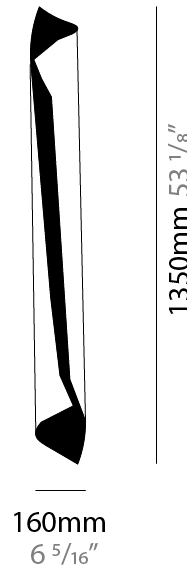

PROJECT
TYPE
SPECIFIER
QUANTITY
DATE

HUE SURFACE

D133031- _____
base number

1. To build a product code in our configurator select the specify button on the base model # product page
2. To build a manual product code on this datasheet choose from the options listed below in blue font and add the suffix to the base model #

GENERAL

Series: HUE
Brand: Knikerboker
Division: Design
Mounting Type: Surface
Mounting Location: Wall

PHYSICAL

Shape: Cylinder
Diameter (mm): 160
Diameter (in): 6 ⁵/₁₆
Height (mm): 1350
Height (in): 53 ¹/₈
Extension (mm): 196
Extension (in): 7 ¹¹/₁₆
Light Distribution: Direct / Indirect
Fixture Finish: EWH / EBK / MAN / COF / PRD/ SLF / GLF / CLF / BRL / EWS / EWG / EWC / EWR / EBS / EBG / EBC / EBC / EBB / MAS / MAD / MAC / MAB / COS / CGO / CCL / CBL / PRS / PRG / PRC / PRB
Fixture Material: Metal

ELECTRICAL

Number of Lamps: 4
Lamp Type: LED Retrofit
Lamp Shape: MR16
Bulb Included: Bulb Not Included
Max. Wattage Per Lamp (W): 4.5
Lamp Base: E26
Input Voltage (V): 120
Upon Request: 277Vac / GU10

LED

OPTICAL

RATINGS AND CERTIFICATIONS

Certified By: Certified for North American Standards
IP rating: IP20