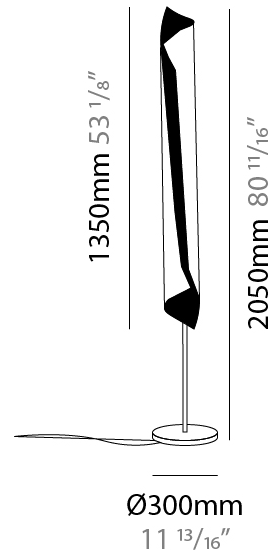

PROJECT
TYPE
SPECIFIER
QUANTITY
DATE

HUE PORTABLE

D134027- _____
base number

1. To build a product code in our configurator select the specify button on the base model # product page
2. To build a manual product code on this datasheet choose from the options listed below in blue font and add the suffix to the base model #

GENERAL

Series: HUE
Brand: Knikerboker
Division: Design
Mounting Type: Portable
Mounting Location: Floor
Subcategory: Floor

PHYSICAL

Shape: Cylinder
Diameter (mm): 300
Diameter (in): 11 ¹³/₁₆
Height (mm): 2050
Height (in): 80 ¹¹/₁₆
Light Distribution: Direct / Indirect
Fixture Finish: EWH / EBK / MAN / COF / PRD / SLF / GLF / CLF / BRL / EWS / EWG / EWC / EWR / EBS / EBG / EBC / EBC / EBB / MAS / MAD / MAC / MAB / COS / CGO / CCL / CBL / PRS / PRG / PRC / PRB
Fixture Material: Metal
Upon Request: Bolt Down

ELECTRICAL

Number of Lamps: 4
Lamp Type: LED Retrofit
Bulb Included: Bulb Not Included
Max. Wattage Per Lamp (W): 4.5
Lamp Base: E26
Input Voltage (V): 120
Upon Request: 277Vac / GU10

LED

OPTICAL

RATINGS AND CERTIFICATIONS

Certified By: Certified for North American Standards
IP rating: IP20