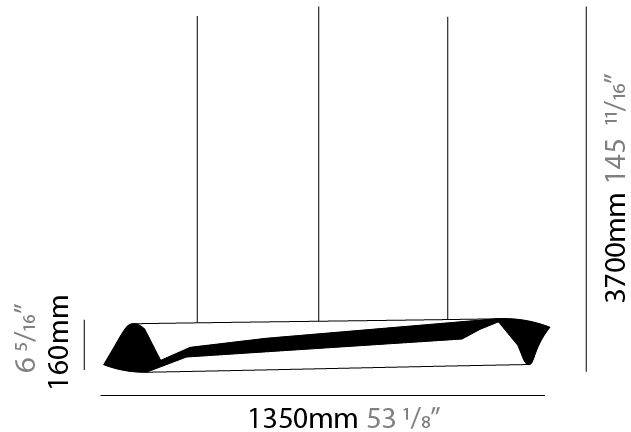

PROJECT	
TYPE	
SPECIFIER	
QUANTITY	
DATE	

HUE SUSPENSION

D131213- _____
base number

1. To build a product code in our configurator select the specify button on the base model # product page
2. To build a manual product code on this datasheet choose from the options listed below in blue font and add the suffix to the base model #

GENERAL

Series: HUE
Brand: Knikerboker
Division: Design
Mounting Type: Suspension
Mounting Location: Ceiling
Subcategory: Pendant

PHYSICAL

Shape: Abstract
Diameter (mm): 160
Diameter (in): $6 \frac{5}{16}$
Height (mm): 1350
Height (in): $53 \frac{1}{8}$
Max. Overall Height (mm): 3700
Max. Overall Height (in): $145 \frac{11}{16}$
Light Distribution: Direct / Indirect
Fixture Finish: EWH / EBK / MAN / COF / PRD / SLF / GLF / CLF / BRL / EWS / EWG / EWC / EWR / EBS / EBG / EBC / EBC / EBB / MAS / MAD / MAC / MAB / COS / CGO / CCL / CBL / PRS / PRG / PRC / PRB
Fixture Material: Metal
Cable Details: 1 Silicone Cable 2000mm / 78 3/4"

ELECTRICAL

Number of Lamps: 4
Lamp Type: LED Retrofit
Bulb Included: Bulb Not Included
Max. Wattage Per Lamp (W): 4.5
Lamp Base: E26
Input Voltage (V): 120
Upon Request: 277Vac / GU10

LED

OPTICAL

RATINGS AND CERTIFICATIONS

Certified By: Certified for North American Standards
IP rating: IP20