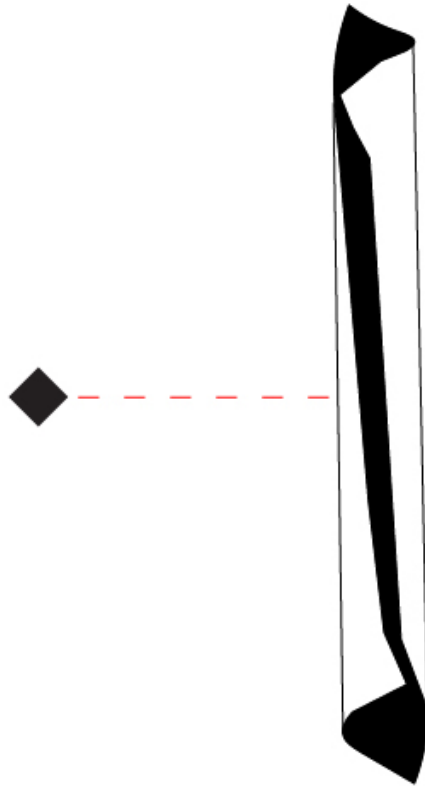

D133031-

PROJECT

TYPE

SPECIFIER

QUANTITY

DATE

D