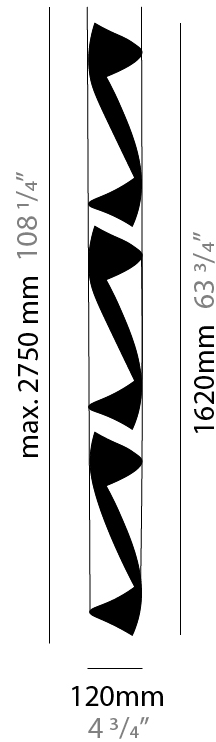

HUE SUSPENSION

D131024- _____
base number

1. To build a product code in our configurator select the specify button on the base model # product page
2. To build a manual product code on this datasheet choose from the options listed below in blue font and add the suffix to the base model #

GENERAL

Series: HUE
Brand: Knikerboker
Division: Design
Mounting Type: Suspension
Mounting Location: Ceiling
Subcategory: Pendant

PHYSICAL

Shape: Abstract
Diameter (mm): 120
Diameter (in): 4 3/4
Height (mm): 1620
Height (in): 63 3/4
Max. Overall Height (mm): 2750
Max. Overall Height (in): 108 1/4
Light Distribution: Direct / Indirect
Fixture Finish: EWH / EBK / MAN / COF / PRD / SLF / GLF / CLF / BRL / EWS / EWG / EWC / EWR / EBS / EBG / EBC / EBC / EBB / MAS / MAD / MAC / MAB / COS / CGO / CCL / CBL / PRS / PRG / PRC / PRB
Fixture Material: Metal
Cable Details: 1 Silicone Cable 2000mm / 78 3/4"

ELECTRICAL

Number of Lamps: 6
Lamp Type: LED Retrofit
Lamp Shape: MR16
Bulb Included: Bulb Not Included
Max. Wattage Per Lamp (W): 6.5
Lamp Base: GU10
Input Voltage (V): 120

LED

OPTICAL

RATINGS AND CERTIFICATIONS

Certified By: Certified for North American Standards
IP rating: IP20

PROJECT	_____
TYPE	_____
SPECIFIER	_____
QUANTITY	_____
DATE	_____