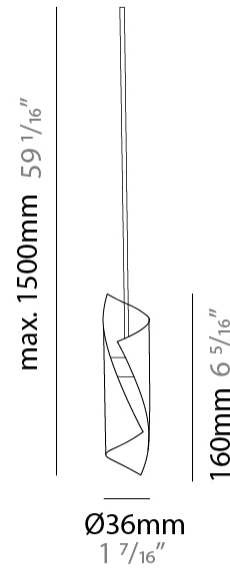

HUE SINGLE SUSPENSION

D131002- _____
base number

1. To build a product code in our configurator select the specify button on the base model # product page
2. To build a manual product code on this datasheet choose from the options listed below in blue font and add the suffix to the base model #

GENERAL

Series: HUE
Subseries: Hue Single
Brand: Knikerboker
Division: Design
Mounting Type: Suspension
Mounting Location: Ceiling
Subcategory: Ambient

PHYSICAL

Shape: Abstract
Diameter (mm): 36
Diameter (in): 1 7/16
Height (mm): 160
Height (in): 6 5/16
Max. Overall Height (mm): 1500
Max. Overall Height (in): 59 1/16
Light Distribution: Direct / Indirect
Fixture Finish: EWH / EBK / MAN / COF / PRD / SLF / GLF / CLF / BRL / EWS / EWG / EWC / EWR / EBS / EBG / EBC / EBC / EBB / MAS / MAD / MAC / MAB / COS / CGO / CCL / CBL / PRS / PRG / PRC / PRB
Fixture Material: Metal
Cable Details: 1500mm Silicon Coaxial Cable

ELECTRICAL

Lamp Type: LED
Total Output Wattage (W): 1.5
Dimming: Non-Dimmable
Driver Included: Yes
Driver Location: Integrated
Driver Type: Constant Current - Universal
Driver Class: Class 2
Input Voltage (V): 120 - 277
Constant Current (mA): 350
Upon Request: (See components) Remote: Phase dimming 120Vac

LED

Number of LEDs: 1
Color Temperature (°K): 3000
Max. Delivered Lumen (lm): 150
CRI: >80 CRI
Lamp Life (hrs): 50000

OPTICAL

RATINGS AND CERTIFICATIONS

Certified By: Certified for North American Standards
IP rating: IP20