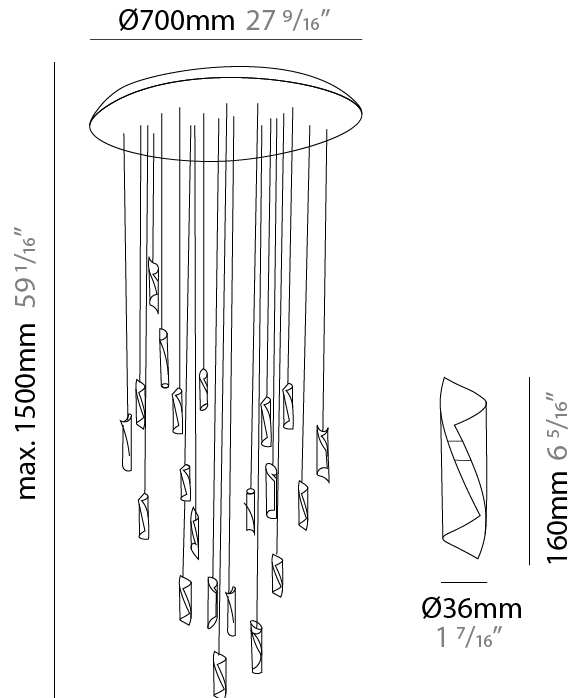

HUE 20 SUSPENSION

D131004- _____
base number

1. To build a product code in our configurator select the specify button on the base model # product page
2. To build a manual product code on this datasheet choose from the options listed below in blue font and add the suffix to the base model #

GENERAL

Series: HUE
Subseries: Hue 20
Brand: Knikerboker
Division: Design
Mounting Type: Suspension
Mounting Location: Ceiling
Subcategory: Ambient

PHYSICAL

Shape: Abstract
Diameter (mm): 700
Diameter (in): 27 9/16
Height (mm): 160
Height (in): 6 5/16
Max. Overall Height (mm): 1500
Max. Overall Height (in): 59 1/16
Light Distribution: Direct / Indirect
Fixture Finish: EWH / EBK / MAN / COF / PRD / SLF / GLF / CLF / BRL / EWS / EWG / EWC / EWR / EBS / EBG / EBC / EBC / EBB / MAS / MAD / MAC / MAB / COS / CGO / CCL / CBL / PRS / PRG / PRC / PRB
Fixture Material: Metal
Cable Details: Silicon Coaxial Cable

ELECTRICAL

Lamp Type: LED
Total Output Wattage (W): 30
Dimming: Phase Dimming (120Vac Only)
Driver Included: Yes
Driver Location: Integrated
Driver Type: Constant Current - Universal
Driver Class: Class 2
Input Voltage (V): 120 - 277
Constant Current (MA): 350
Upon Request: Phase dimming @120Vac only / Non-dimming 277Vac

LED

Number of LEDs: 20
Color Temperature (°K): 3000
Max. Delivered Lumen (lm): 3000
CRI: >80 CRI
Lamp Life (hrs): 50000

OPTICAL

RATINGS AND CERTIFICATIONS

Certified By: Certified for North American Standards
IP rating: IP20