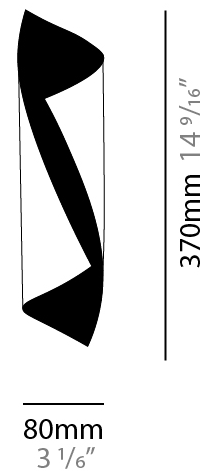

PROJECT	_____
TYPE	_____
SPECIFIER	_____
QUANTITY	_____
DATE	_____

HUE SURFACE

D133062- _____
base number

1. To build a product code in our configurator select the specify button on the base model # product page
2. To build a manual product code on this datasheet choose from the options listed below in blue font and add the suffix to the base model #

GENERAL

Series: HUE _____
Brand: Knikerboker _____
Division: Design _____
Mounting Type: Surface _____
Mounting Location: Wall _____

PHYSICAL

Shape: Cylinder _____
Diameter (mm): 80 _____
Diameter (in): 3 1/8 _____
Height (mm): 370 _____
Height (in): 14 9/16 _____
Light Distribution: Direct / Indirect _____
Fixture Finish: EWH / EBK / MAN / COF / PRD / SLF / GLF / CLF / BRL / EWS / EWG / EWC / EWR / EBS / EBG / EBC / EBC / EBB / MAS / MAD / MAC / MAB / COS / CGO / CCL / CBL / PRS / PRG / PRC / PRB _____
Fixture Material: Metal _____

ELECTRICAL

Number of Lamps: 2 _____
Lamp Type: LED Retrofit _____
Bulb Included: Bulb Not Included _____
Max. Wattage Per Lamp (W): 2.5 _____
Lamp Base: G9 _____
Input Voltage (V): 120 _____

LED

OPTICAL

RATINGS AND CERTIFICATIONS

Certified By: Certified for North American Standards _____
IP rating: IP20 _____