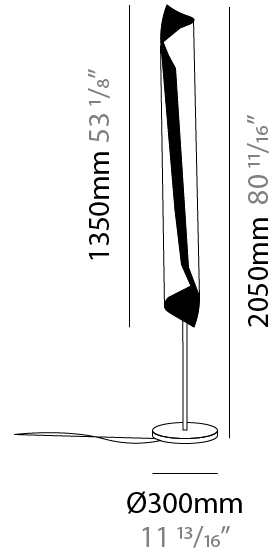

PROJECT	
TYPE	
SPECIFIER	
QUANTITY	
DATE	

HUE PORTABLE

D134027- _____
base number

1. To build a product code in our configurator select the specify button on the base model # product page
2. To build a manual product code on this datasheet choose from the options listed below in blue font and add the suffix to the base model #

GENERAL

Series: HUE
Brand: Knikerboker
Division: Design
Mounting Type: Portable
Mounting Location: Floor
Subcategory: Floor

PHYSICAL

Shape: Cylinder
Diameter (mm): 300
Diameter (in): 11 ¹³/₁₆
Height (mm): 2050
Height (in): 80 ¹¹/₁₆
Light Distribution: Direct / Indirect
Fixture Finish: EWH / EBK / MAN / COF / PRD / SLF / GLF / CLF / BRL / EWS / EWG / EWC / EWR / EBS / EBG / EBC / EBB / MAS / MAD / MAC / MAB / COS / CGO / CCL / CBL / PRS / PRG / PRC / PRB
Fixture Material: Metal
Upon Request: Bolt Down

ELECTRICAL

Number of Lamps: 4
Lamp Type: LED Retrofit
Bulb Included: Bulb Not Included
Max. Wattage Per Lamp (W): 4.5
Lamp Base: E26
Input Voltage (V): 120
Upon Request: 277Vac / GU10

LED

OPTICAL

RATINGS AND CERTIFICATIONS

Certified By: Certified for North American Standards
IP rating: IP20