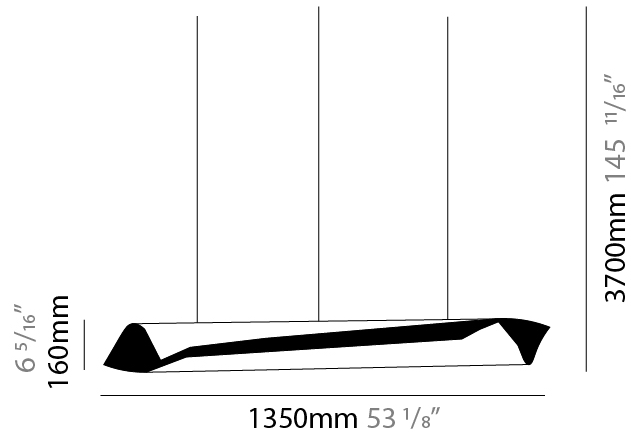

PROJECT	
TYPE	
SPECIFIER	
QUANTITY	
DATE	

HUE SUSPENSION

D131213- _____
base number

1. To build a product code in our configurator select the specify button on the base model # product page
2. To build a manual product code on this datasheet choose from the options listed below in blue font and add the suffix to the base model #

GENERAL

Series: HUE
Brand: Knikerboker
Division: Design
Mounting Type: Suspension
Mounting Location: Ceiling
Subcategory: Pendant

PHYSICAL

Shape: Abstract
Diameter (mm): 160
Diameter (in): 6 ⁵/₁₆
Height (mm): 1350
Height (in): 53 ¹/₈
Max. Overall Height (mm): 3700
Max. Overall Height (in): 145 ¹¹/₁₆
Light Distribution: Direct / Indirect
Fixture Finish: EWH / EBK / MAN / COF / PRD / SLF / GLF / CLF / BRL / EWS / EWG / EWC / EWR / EBS / EBG / EBC / EBC / EBB / MAS / MAD / MAC / MAB / COS / CGO / CCL / CBL / PRS / PRG / PRC / PRB
Fixture Material: Metal
Cable Details: 1 Silicone Cable 2000mm / 78 3/4"

ELECTRICAL

Number of Lamps: 4
Lamp Type: LED Retrofit
Bulb Included: Bulb Not Included
Max. Wattage Per Lamp (W): 4.5
Lamp Base: E26
Input Voltage (V): 120
Upon Request: 277Vac / GU10

LED

OPTICAL

RATINGS AND CERTIFICATIONS

Certified By: Certified for North American Standards
IP rating: IP20