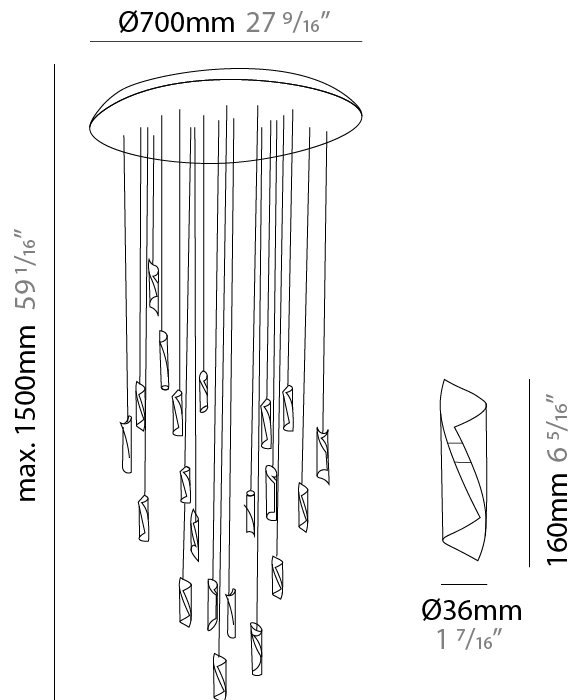

HUE 20 SUSPENSION

D131004- _____
base number

1. To build a product code in our configurator select the specify button on the base model # product page
2. To build a manual product code on this datasheet choose from the options listed below in blue font and add the suffix to the base model #

GENERAL

Series: HUE
Subseries: Hue 20
Brand: Knikerboker
Division: Design
Mounting Type: Suspension
Mounting Location: Ceiling
Subcategory: Ambient

PHYSICAL

Shape: Abstract
Diameter (mm): 700
Diameter (in): 27 9/16
Height (mm): 160
Height (in): 6 5/16
Max. Overall Height (mm): 1500
Max. Overall Height (in): 59 1/16
Light Distribution: Direct / Indirect
Fixture Finish: EWH / EBK / MAN / COF / PRD / SLF / GLF / CLF / BRL / EWS / EWG / EWC / EWR / EBS / EBG / EBC / EBC / EBB / MAS / MAD / MAC / MAB / COS / CGO / CCL / CBL / PRS / PRG / PRC / PRB
Fixture Material: Metal
Cable Details: Silicon Coaxial Cable

ELECTRICAL

Lamp Type: LED
Total Output Wattage (W): 30
Dimming: Phase Dimming (120Vac Only)
Driver Included: Yes
Driver Location: Integrated
Driver Type: Constant Current - Universal
Driver Class: Class 2
Input Voltage (V): 120 - 277
Constant Current (MA): 350
Upon Request: Phase dimming @120Vac only / Non-dimming 277Vac

LED

Number of LEDs: 20
Color Temperature (°K): 3000
Max. Delivered Lumen (lm): 3000
CRI: >80 CRI
Lamp Life (hrs): 50000

OPTICAL

RATINGS AND CERTIFICATIONS

Certified By: Certified for North American Standards
IP rating: IP20