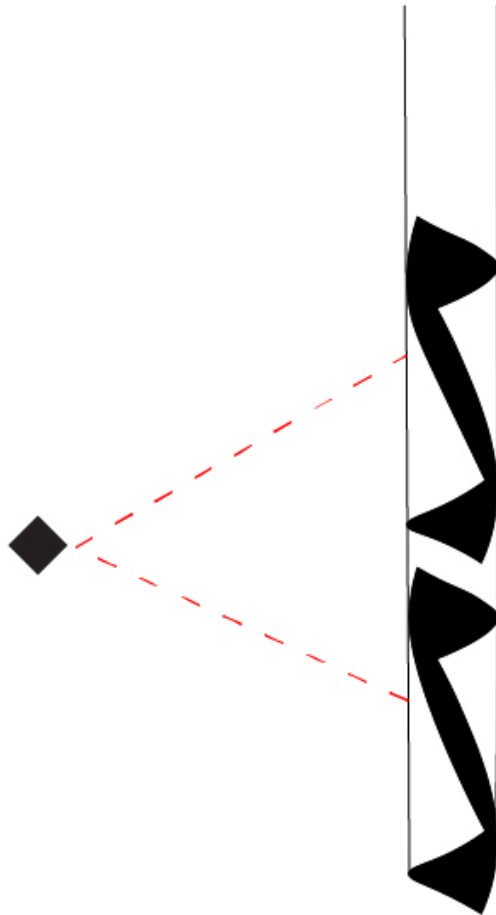

HUE SUSPENSION

D131018-

PROJECT

TYPE

SPECIFIER

QUANTITY

DATE

D