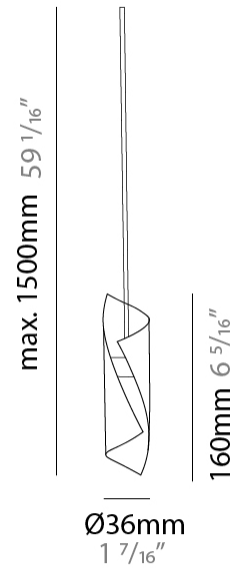

GENERAL

Series: HUE _____
Subseries: Hue Single _____
Brand: Knikerboker _____
Division: Design _____
Mounting Type: Suspension _____
Mounting Location: Ceiling _____
Subcategory: Ambient _____

PHYSICAL

Shape: Abstract _____
Diameter (mm): 36 _____
Diameter (in): 1 ⁷/₁₆ _____
Height (mm): 160 _____
Height (in): 6 ⁵/₁₆ _____
Max. Overall Height (mm): 1500 _____
Max. Overall Height (in): 59 ¹/₁₆ _____
Light Distribution: Direct / Indirect _____
Fixture Finish: EWH / EBK / MAN / COF / PRD / SLF / GLF / CLF / BRL / EWS / EWG / EWC / EWR / EBS / EBG / EBC / EBC / EBB / MAS / MAD / MAC / MAB / COS / CGO / CCL / CBL / PRS / PRG / PRC / PRB _____
Fixture Material: Metal _____
Cable Details: 1500mm Silicon Coaxial Cable _____

ELECTRICAL

Lamp Type: LED _____
Total Output Wattage (W): 1.5 _____
Dimming: Non-Dimmable _____
Driver Included: Yes _____
Driver Location: Integrated _____
Driver Type: Constant Current - Universal _____
Driver Class: Class 2 _____
Input Voltage (V): 120 - 277 _____
Constant Current (mA): 350 _____
Upon Request: (See components) Remote: Phase dimming 120Vac _____

LED

Number of LEDs: 1 _____
Color Temperature (°K): 3000 _____
Max. Delivered Lumen (lm): 150 _____
CRI: >80 CRI _____
Lamp Life (hrs): 50000 _____

OPTICAL

RATINGS AND CERTIFICATIONS

Certified By: Certified for North American Standards _____
IP rating: IP20 _____

PROJECT	_____
TYPE	_____
SPECIFIER	_____
QUANTITY	_____
DATE	_____