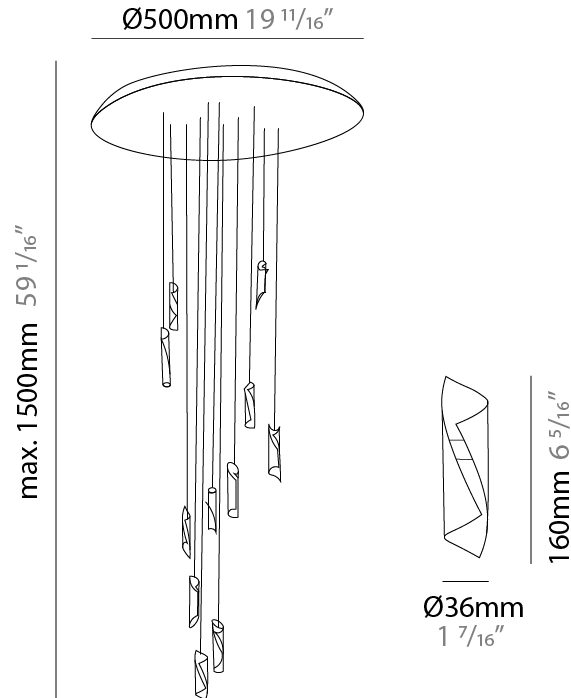

PROJECT
TYPE
SPECIFIER
QUANTITY
DATE

HUE 10 SUSPENSION

D131003- _____
base number

1. To build a product code in our configurator select the specify button on the base model # product page
2. To build a manual product code on this datasheet choose from the options listed below in blue font and add the suffix to the base model #

GENERAL

Series: HUE
Subseries: Hue 10
Brand: Knikerboker
Division: Design
Mounting Type: Suspension
Mounting Location: Ceiling
Subcategory: Ambient

PHYSICAL

Shape: Abstract
Diameter (mm): 500
Diameter (in): 19 11/16
Height (mm): 160
Height (in): 6 5/16
Max. Overall Height (mm): 1500
Max. Overall Height (in): 59 1/16
Light Distribution: Direct / Indirect
Fixture Finish: EWH / EBK / MAN / COF / PRD / SLF / GLF / CLF / BRL / EWS / EWG / EWC / EWR / EBS / EBG / EBC / EBC / EBB / MAS / MAD / MAC / MAB / COS / CGO / CCL / CBL / PRS / PRG / PRC / PRB
Fixture Material: Metal
Cable Details: Silicon Coaxial Cable

ELECTRICAL

Lamp Type: LED
Total Output Wattage (W): 15
Dimming: Non-Dimming / Phase Dimming (120vac Only)
Driver Included: Yes
Driver Location: Integrated
Driver Type: Constant Current - Universal
Driver Class: Class 2
Input Voltage (V): 120 - 277
Constant Current (MA): 350

LED

Number of LEDs: 10
Color Temperature (°K): 3000
Max. Delivered Lumen (lm): 1500
CRI: >80 CRI
Lamp Life (hrs): 50000

OPTICAL

RATINGS AND CERTIFICATIONS

Certified By: Certified for North American Standards
IP rating: IP20