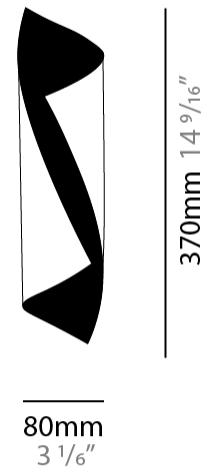

HUE SURFACE

D133062-

base number   Finish
Options

1. To build a product code in our configurator select the specify button on the base model # product page
2. To build a manual product code on this datasheet choose from the options listed below in blue font and add the suffix to the base model #

GENERAL

Series: HUE
Partner: Knikerboker
Division: Design
Installation: Surface
Product Type: Wall Surface
Mounting Location: Wall
Light Distribution: Direct / Indirect

PHYSICAL

Shape: Cylinder
Diameter (mm): 80
Diameter (in): 3 1/8
Height (mm): 370
Height (in): 14 9/16
Fixture Finish: EWH / EBK / MAN / COF / PRD / SLF / GLF / CLF / BRL / EWS / EWG / EWC / EWR / EBS / EBG / EBC / EBC / EBB / MAS / MAD / MAC / MAB / COS / CGO / CCL / CBL / PRS / PRG / PRC / PRB
Fixture Material: Metal

ELECTRICAL

Number of Lamps: 2
Lamp Type: LED Retrofit
Bulb Included: Bulb Not Included
Max. Wattage Per Lamp (W): 2.5
Lamp Base: G9
Input Voltage (V): 120

LED

OPTICAL

RATINGS AND CERTIFICATIONS

Certified By: Certified for North American Standards
IP rating: IP20

PROJECT	_____
TYPE	_____
SPECIFIER	_____
QUANTITY	_____
DATE	_____