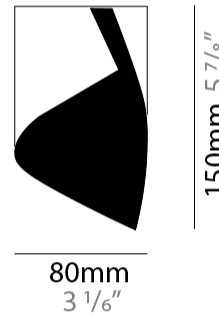

PROJECT	_____
TYPE	_____
SPECIFIER	_____
QUANTITY	_____
DATE	_____

HUE SURFACE

D132003-

base number   Finish
Options

1. To build a product code in our configurator select the specify button on the base model # product page
2. To build a manual product code on this datasheet choose from the options listed below in blue font and add the suffix to the base model #

GENERAL

Series: HUE
Partner: Knikerboker
Division: Design
Installation: Surface
Product Type: Downlight
Mounting Location: Ceiling
Light Distribution: Direct

PHYSICAL

Aperture Sizes - Downlights: 3"
Shape: Cylinder
Diameter (mm): 80
Diameter (in): 3 1/6"
Height (mm): 150
Height (in): 5 7/8"
Fixture Finish: EWH / EBK / MAN / COF / PRD / SLF / GLF / CLF / BRL / EWS / EWG / EWC / EWR / EBS / EBG / EBC / EBC / EBB / MAS / MAD / MAC / MAB / COS / CGO / CCL / CBL / PRS / PRG / PRC / PRB
Fixture Material: Metal

ELECTRICAL

Number of Lamps: 1
Lamp Type: LED Retrofit
Lamp Shape: MR16
Bulb Included: Bulb Not Included
Max. Wattage Per Lamp (W): 8
Lamp Base: GU10
Input Voltage (V): 120

LED

OPTICAL

RATINGS AND CERTIFICATIONS

Certified By: Certified for North American Standards
IP rating: IP20