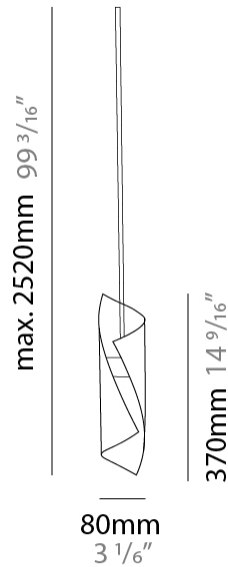

HUE SUSPENSION

D131006- _____
base number

1. To build a product code in our configurator select the specify button on the base model # product page
2. To build a manual product code on this datasheet choose from the options listed below in blue font and add the suffix to the base model #

GENERAL

Series: HUE
Brand: Knikerboker
Division: Design
Mounting Type: Suspension
Mounting Location: Ceiling
Subcategory: Pendant

PHYSICAL

Shape: Abstract
Diameter (mm): 80
Diameter (in): 3 1/8
Height (mm): 370
Height (in): 14 9/16
Max. Overall Height (mm): 2520
Max. Overall Height (in): 99 3/16
Light Distribution: Direct / Indirect
Fixture Finish: EWH / EBK / MAN / COF / PRD / SLF / GLF / CLF / BRL / EWS / EWG / EWC / EWR / EBS / EBG / EBC / EBC / EBB / MAS / MAD / MAC / MAB / COS / CGO / CCL / CBL / PRS / PRG / PRC / PRB
Fixture Material: Metal
Cable Details: 1 Silicone Cable 2000mm / 78 3/4"

ELECTRICAL

Number of Lamps: 1
Lamp Type: LED Retrofit
Lamp Shape: MR16
Bulb Included: Bulb Not Included
Max. Wattage Per Lamp (W): 6.5
Lamp Base: GU10
Input Voltage (V): 120

LED

OPTICAL

Optic°: 25

RATINGS AND CERTIFICATIONS

Certified By: Certified for North American Standards
IP rating: IP20

PROJECT
TYPE
SPECIFIER
QUANTITY
DATE