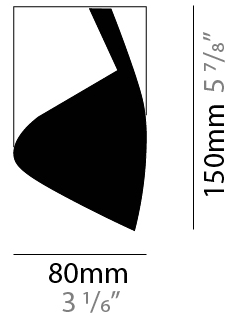

PROJECT	_____
TYPE	_____
SPECIFIER	_____
QUANTITY	_____
DATE	_____

HUE SURFACE

D132003- _____
base number

1. To build a product code in our configurator select the specify button on the base model # product page
2. To build a manual product code on this datasheet choose from the options listed below in blue font and add the suffix to the base model #

GENERAL

Series: HUE _____
Brand: Knikerboker _____
Division: Design _____
Mounting Type: Surface _____
Mounting Location: Ceiling _____
Subcategory: Downlight _____

PHYSICAL

Shape: Cylinder _____
Diameter (mm): 80 _____
Diameter (in): 3 1/8 _____
Height (mm): 150 _____
Height (in): 5 7/8 _____
Light Distribution: Direct _____
Fixture Finish: EWH / EBK / MAN / COF / PRD / SLF / GLF / CLF / BRL / EWS / EWG / EWC / EWR / EBS / EBG / EBC / EBC / EBB / MAS / MAD / MAC / MAB / COS / CGO / CCL / CBL / PRS / PRG / PRC / PRB _____
Fixture Material: Metal _____

ELECTRICAL

Number of Lamps: 1 _____
Lamp Type: LED Retrofit _____
Lamp Shape: MR16 _____
Bulb Included: Bulb Not Included _____
Max. Wattage Per Lamp (W): 8 _____
Lamp Base: GU10 _____
Input Voltage (V): 120 _____

LED

OPTICAL

RATINGS AND CERTIFICATIONS

Certified By: Certified for North American Standards _____
IP rating: IP20 _____