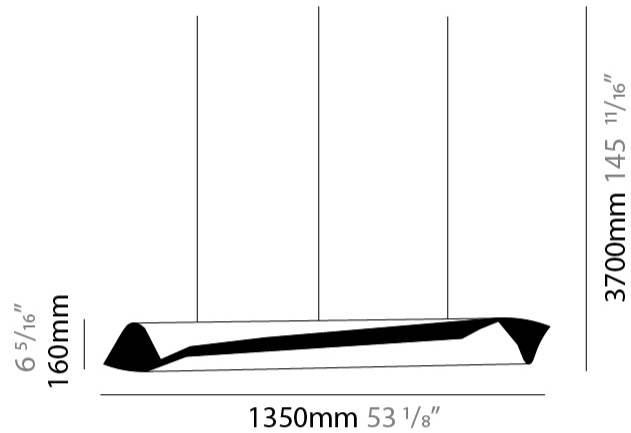

PROJECT	_____
TYPE	_____
SPECIFIER	_____
QUANTITY	_____
DATE	_____

HUE SUSPENSION

D131213-

base number _____
Finish _____
Options _____

1. To build a product code in our configurator select the specify button on the base model # product page
2. To build a manual product code on this datasheet choose from the options listed below in blue font and add the suffix to the base model #

GENERAL

Series: HUE _____
Partner: Knikerboker _____
Division: Design _____
Installation: Suspension _____
Product Type: Pendant _____
Mounting Location: Ceiling _____
Light Distribution: Direct _____

PHYSICAL

Shape: Abstract _____
Diameter (mm): 160 _____
Diameter (in): 6 ⁵/₁₆ _____
Height (mm): 1350 _____
Height (in): 53 ¹/₈ _____
Max. Overall Height (mm): 3700 _____
Max. Overall Height (in): 145 ¹¹/₁₆ _____
Fixture Finish: EWH / EBK / MAN / COF / PRD / SLF / GLF / CLF / BRL / EWS / EWG / EWC / EWR / EBS / EBG / EBC / EBC / EBB / MAS / MAD / MAC / MAB / COS / CGO / CCL / CBL / PRS / PRG / PRC / PRB _____
Fixture Material: Metal _____
Cable Details: 1 Silicone Cable 2000mm / 78 3/4" _____

ELECTRICAL

Number of Lamps: 4 _____
Lamp Type: LED Retrofit _____
Bulb Included: Bulb Not Included _____
Max. Wattage Per Lamp (W): 4.5 _____
Lamp Base: E26 _____
Input Voltage (V): 120 _____
Upon Request: 277Vac / GU10 _____

LED

OPTICAL

RATINGS AND CERTIFICATIONS

Certified By: Certified for North American Standards _____
IP rating: IP20 _____