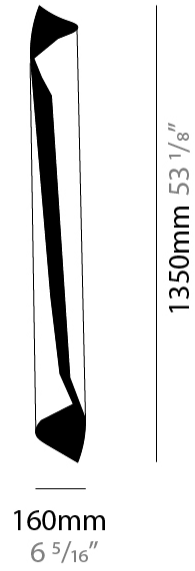

HUE SURFACE

D133031-

base number Finish
Options

1. To build a product code in our configurator select the specify button on the base model # product page
2. To build a manual product code on this datasheet choose from the options listed below in blue font and add the suffix to the base model #

GENERAL

Series: HUE
Partner: Knikerboker
Division: Design
Installation: Surface
Product Type: Wall Surface
Mounting Location: Wall
Light Distribution: Direct

PHYSICAL

Shape: Cylinder
Diameter (mm): 160
Diameter (in): 6 ⁵/₁₆
Height (mm): 1350
Height (in): 53 ¹/₈
Extension (mm): 196
Extension (in): 7 ¹¹/₁₆

Fixture Finish: EWH / EBK / MAN / COF / PRD / SLF / GLF / CLF / BRL / EWS / EWG / EWC / EWR / EBS / EBG / EBC / EBC / EBB / MAS / MAD / MAC / MAB / COS / CGO / CCL / CBL / PRS / PRG / PRC / PRB

Fixture Material: Metal

ELECTRICAL

Number of Lamps: 4
Lamp Type: LED Retrofit
Lamp Shape: MR16
Bulb Included: Bulb Not Included
Max. Wattage Per Lamp (W): 4.5
Lamp Base: E26
Input Voltage (V): 120
Upon Request: 277Vac / GU10

LED

OPTICAL

RATINGS AND CERTIFICATIONS

Certified By: Certified for North American Standards
IP rating: IP20

PROJECT
TYPE
SPECIFIER
QUANTITY
DATE