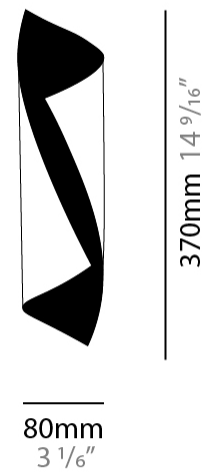

PROJECT
TYPE
SPECIFIER
QUANTITY
DATE

HUE SURFACE

D133062-

base number Finish
Options

1. To build a product code in our configurator select the specify button on the base model # product page
2. To build a manual product code on this datasheet choose from the options listed below in blue font and add the suffix to the base model #

GENERAL

Series: HUE
Partner: Knikerboker
Division: Design
Installation: Surface
Product Type: Wall Surface
Mounting Location: Wall
Light Distribution: Direct / Indirect

PHYSICAL

Shape: Cylinder
Diameter (mm): 80
Diameter (in): 3 1/8
Height (mm): 370
Height (in): 14 9/16
Fixture Finish: EWH / EBK / MAN / COF / PRD / SLF / GLF / CLF / BRL / EWS / EWG / EWC / EWR / EBS / EBG / EBC / EBC / EBB / MAS / MAD / MAC / MAB / COS / CGO / CCL / CBL / PRS / PRG / PRC / PRB
Fixture Material: Metal

ELECTRICAL

Number of Lamps: 2
Lamp Type: LED Retrofit
Bulb Included: Bulb Not Included
Max. Wattage Per Lamp (W): 2.5
Lamp Base: G9
Input Voltage (V): 120

LED

OPTICAL

RATINGS AND CERTIFICATIONS

Certified By: Certified for North American Standards
IP rating: IP20