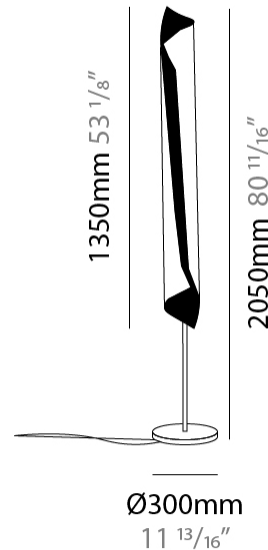

PROJECT
TYPE
SPECIFIER
QUANTITY
DATE

HUE PORTABLE

D134027-

base number   Finish
Options

1. To build a product code in our configurator select the specify button on the base model # product page
2. To build a manual product code on this datasheet choose from the options listed below in blue font and add the suffix to the base model #

GENERAL

Series: HUE
Partner: Knikerboker
Division: Design
Installation: Portable
Product Type: Floor
Mounting Location: Floor
Light Distribution: Direct

PHYSICAL

Shape: Cylinder
Diameter (mm): 300
Diameter (in): 11 ¹³/₁₆
Height (mm): 2050
Height (in): 80 ¹¹/₁₆
Fixture Finish: EWH / EBK / MAN / COF / PRD / SLF / GLF / CLF / BRL / EWS / EWG / EWC / EWR / EBS / EBG / EBC / EBC / EBB / MAS / MAD / MAC / MAB / COS / CGO / CCL / CBL / PRS / PRG / PRC / PRB

Fixture Material: Metal
Upon Request: Bolt Down

ELECTRICAL

Number of Lamps: 4
Lamp Type: LED Retrofit
Bulb Included: Bulb Not Included
Max. Wattage Per Lamp (W): 4.5
Lamp Base: E26
Input Voltage (V): 120
Upon Request: 277Vac / GU10

LED

OPTICAL

RATINGS AND CERTIFICATIONS

Certified By: Certified for North American Standards
IP rating: IP20