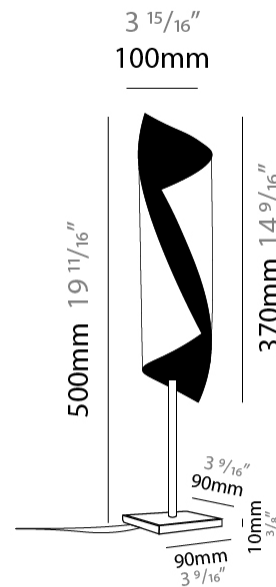

PROJECT	_____
TYPE	_____
SPECIFIER	_____
QUANTITY	_____
DATE	_____

HUE PORTABLE

D134002-

base number   Finish
Options

1. To build a product code in our configurator select the specify button on the base model # product page
2. To build a manual product code on this datasheet choose from the options listed below in blue font and add the suffix to the base model #

GENERAL

Series: HUE
Partner: Knikerboker
Division: Design
Installation: Portable
Product Type: Table
Mounting Location: Table
Light Distribution: Direct

PHYSICAL

Shape: Cylinder
Diameter (mm): 100
Diameter (in): 3 ¹⁵/₁₆
Height (mm): 500
Height (in): 19 ¹¹/₁₆
Fixture Finish: EWH / EBK / MAN / COF / PRD / SLF / GLF / CLF / BRL / EWS / EWG / EWC / EWR / EBS / EBG / EBC / EBC / EBB / MAS / MAD / MAC / MAB / COS / CGO / CCL / CBL / PRS / PRG / PRC / PRB

Fixture Material: Metal
Upon Request: Bolt Down

ELECTRICAL

Number of Lamps: 1
Lamp Type: LED Retrofit
Lamp Shape: MR16
Bulb Included: Bulb Not Included
Max. Wattage Per Lamp (W): 8
Lamp Base: GU10
Input Voltage (V): 120

LED

OPTICAL

RATINGS AND CERTIFICATIONS

Certified By: Certified for North American Standards
IP rating: IP20