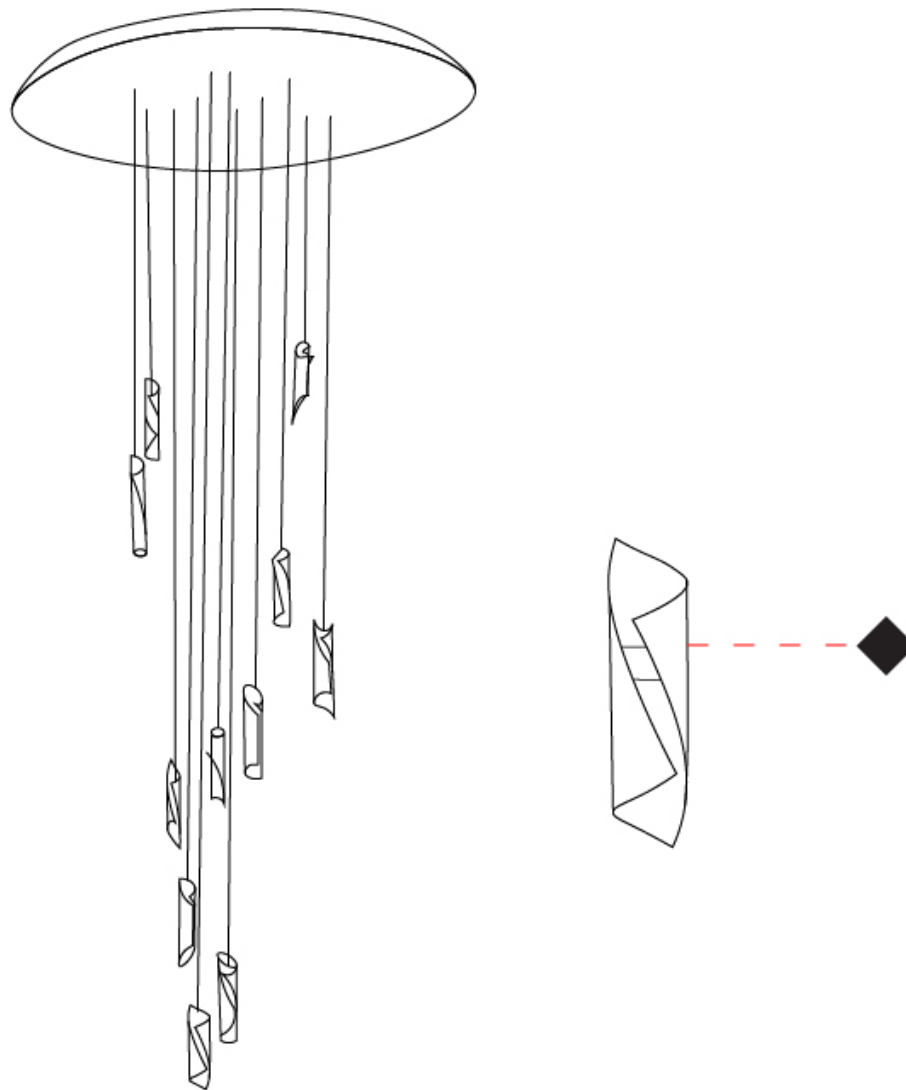

HUE 10 SUSPENSION

D131003-

PROJECT _____

TYPE _____

SPECIFIER _____

QUANTITY _____

DATE _____

D