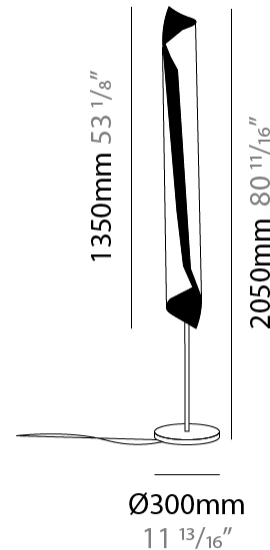

PROJECT	_____
TYPE	_____
SPECIFIER	_____
QUANTITY	_____
DATE	_____

HUE PORTABLE

D134027-

base number   Finish
Options

1. To build a product code in our configurator select the specify button on the base model # product page
2. To build a manual product code on this datasheet choose from the options listed below in blue font and add the suffix to the base model #

GENERAL

Series: HUE
Partner: Knikerboker
Division: Design
Installation: Portable
Product Type: Floor
Mounting Location: Floor
Light Distribution: Direct

PHYSICAL

Shape: Cylinder
Diameter (mm): 300
Diameter (in): 11 ¹³/₁₆
Height (mm): 2050
Height (in): 80 ¹¹/₁₆
Fixture Finish: EWH / EBK / MAN / COF / PRD / SLF / GLF / CLF / BRL / EWS / EWG / EWC / EWR / EBS / EBG / EBC / EBC / EBB / MAS / MAD / MAC / MAB / COS / CGO / CCL / CBL / PRS / PRG / PRC / PRB

Fixture Material: Metal
Upon Request: Bolt Down

ELECTRICAL

Number of Lamps: 4
Lamp Type: LED Retrofit
Bulb Included: Bulb Not Included
Max. Wattage Per Lamp (W): 4.5
Lamp Base: E26
Input Voltage (V): 120
Upon Request: 277Vac / GU10

LED

OPTICAL

RATINGS AND CERTIFICATIONS

Certified By: Certified for North American Standards
IP rating: IP20