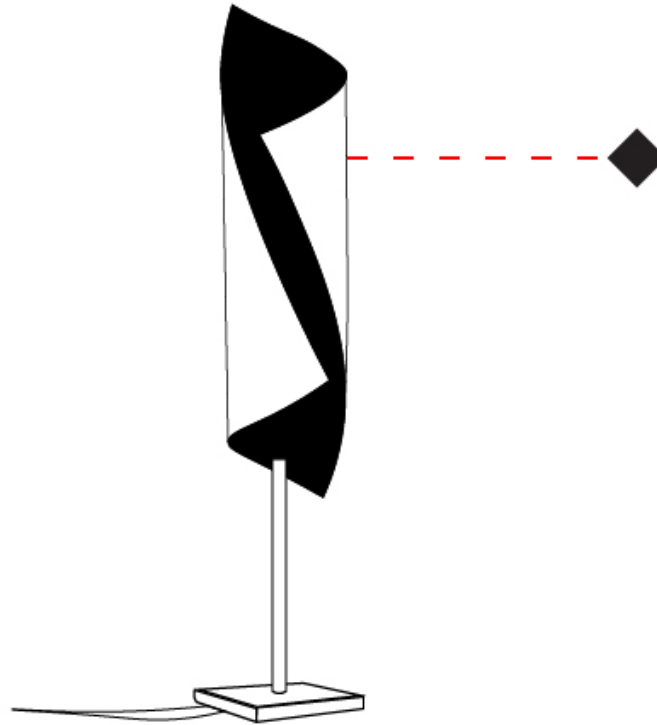

HUE PORTABLE

D134002-

PROJECT

TYPE

SPECIFIER

QUANTITY

DATE

D