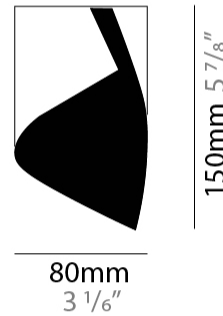

PROJECT	_____
TYPE	_____
SPECIFIER	_____
QUANTITY	_____
DATE	_____

HUE SURFACE

D132003-

base number   Finish
Options

1. To build a product code in our configurator select the specify button on the base model # product page
2. To build a manual product code on this datasheet choose from the options listed below in blue font and add the suffix to the base model #

GENERAL

Series: HUE
Partner: Knikerboker
Division: Design
Installation: Surface
Product Type: Downlight
Mounting Location: Ceiling
Light Distribution: Direct

PHYSICAL

Aperture Sizes - Downlights: 3"
Shape: Cylinder
Diameter (mm): 80
Diameter (in): 3 1/6"
Height (mm): 150
Height (in): 5 7/8"
Fixture Finish: EWH / EBK / MAN / COF / PRD / SLF / GLF / CLF / BRL / EWS / EWG / EWC / EWR / EBS / EBG / EBC / EBC / EBB / MAS / MAD / MAC / MAB / COS / CGO / CCL / CBL / PRS / PRG / PRC / PRB
Fixture Material: Metal

ELECTRICAL

Number of Lamps: 1
Lamp Type: LED Retrofit
Lamp Shape: MR16
Bulb Included: Bulb Not Included
Max. Wattage Per Lamp (W): 8
Lamp Base: GU10
Input Voltage (V): 120

LED

OPTICAL

RATINGS AND CERTIFICATIONS

Certified By: Certified for North American Standards
IP rating: IP20