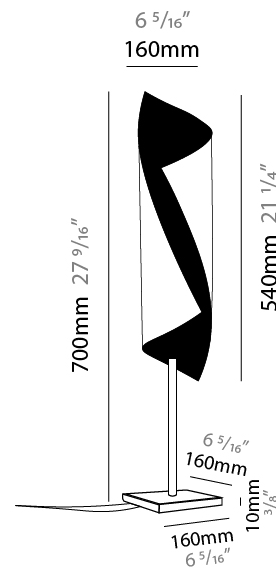

PROJECT
TYPE
SPECIFIER
QUANTITY
DATE

HUE PORTABLE

D134098- _____
base number

1. To build a product code in our configurator select the specify button on the base model # product page
2. To build a manual product code on this datasheet choose from the options listed below in blue font and add the suffix to the base model #

GENERAL

Series: HUE
Brand: Knikerboker
Division: Design
Mounting Type: Portable
Mounting Location: Table
Subcategory: Table

PHYSICAL

Shape: Cylinder
Diameter (mm): 160
Diameter (in): $6 \frac{5}{16}$
Height (mm): 700
Height (in): $27 \frac{9}{16}$
Light Distribution: Direct / Indirect
Fixture Finish: EWH / EBK / MAN / COF / PRD / SLF / GLF / CLF / BRL / EWS / EWG / EWC / EWR / EBS / EBG / EBC / EBC / EBB / MAS / MAD / MAC / MAB / COS / CGO / CCL / CBL / PRS / PRG / PRC / PRB
Fixture Material: Metal

ELECTRICAL

Number of Lamps: 2
Lamp Type: LED Retrofit
Bulb Included: Bulb Not Included
Total Output Wattage (W): 16
Max. Wattage Per Lamp (W): 8
Lamp Base: GU10
Input Voltage (V): 120

LED

OPTICAL

RATINGS AND CERTIFICATIONS

Certified By: Certified for North American Standards
IP rating: IP20