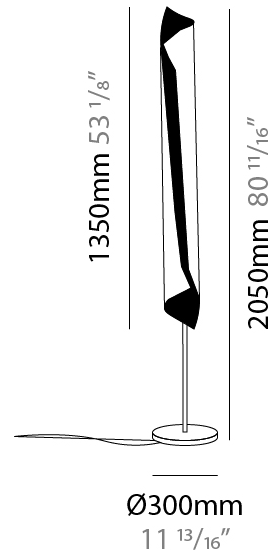

HUE PORTABLE

D134027- _____
base number

1. To build a product code in our configurator select the specify button on the base model # product page
2. To build a manual product code on this datasheet choose from the options listed below in blue font and add the suffix to the base model #

GENERAL

Series: HUE
Brand: Knikerboker
Division: Design
Mounting Type: Portable
Mounting Location: Floor
Subcategory: Floor

PHYSICAL

Shape: Cylinder
Diameter (mm): 300
Diameter (in): 11 ¹³/₁₆
Height (mm): 2050
Height (in): 80 ¹¹/₁₆
Light Distribution: Direct / Indirect
Fixture Finish: EWH / EBK / MAN / COF / PRD / SLF / GLF / CLF / BRL / EWS / EWG / EWC / EWR / EBS / EBG / EBC / EBC / EBB / MAS / MAD / MAC / MAB / COS / CGO / CCL / CBL / PRS / PRG / PRC / PRB
Fixture Material: Metal
Upon Request: Bolt Down

ELECTRICAL

Number of Lamps: 4
Lamp Type: LED Retrofit
Bulb Included: Bulb Not Included
Max. Wattage Per Lamp (W): 4.5
Lamp Base: E26
Input Voltage (V): 120
Upon Request: 277Vac / GU10

LED

OPTICAL

RATINGS AND CERTIFICATIONS

Certified By: Certified for North American Standards
IP rating: IP20

PROJECT
TYPE
SPECIFIER
QUANTITY
DATE