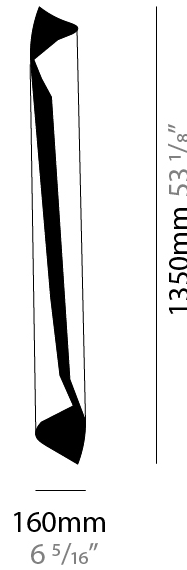

HUE SURFACE

D133031- _____

base number

1. To build a product code in our configurator select the specify button on the base model # product page
2. To build a manual product code on this datasheet choose from the options listed below in blue font and add the suffix to the base model #

GENERAL

Series: HUE
Brand: Knikerboker
Division: Design
Mounting Type: Surface
Mounting Location: Wall

PHYSICAL

Shape: Cylinder
Diameter (mm): 160
Diameter (in): 6 ⁵/₁₆
Height (mm): 1350
Height (in): 53 ¹/₈
Extension (mm): 196
Extension (in): 7 ¹¹/₁₆
Light Distribution: Direct / Indirect
Fixture Finish: EWH / EBK / MAN / COF / PRD / SLF / GLF / CLF / BRL / EWS / EWG / EWC / EWR / EBS / EBG / EBC / EBC / EBB / MAS / MAD / MAC / MAB / COS / CGO / CCL / CBL / PRS / PRG / PRC / PRB
Fixture Material: Metal

ELECTRICAL

Number of Lamps: 4
Lamp Type: LED Retrofit
Lamp Shape: MR16
Bulb Included: Bulb Not Included
Max. Wattage Per Lamp (W): 4.5
Lamp Base: E26
Input Voltage (V): 120
Upon Request: 277Vac / GU10

LED

OPTICAL

RATINGS AND CERTIFICATIONS

Certified By: Certified for North American Standards
IP rating: IP20

PROJECT	_____
TYPE	_____
SPECIFIER	_____
QUANTITY	_____
DATE	_____