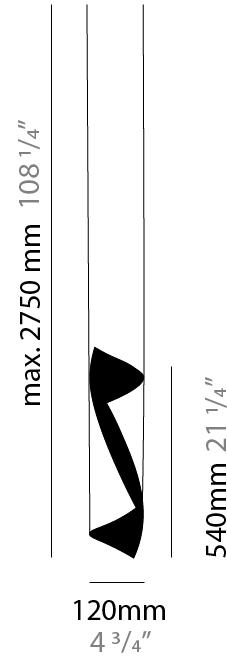

HUE SUSPENSION

D131012- _____
base number

1. To build a product code in our configurator select the specify button on the base model # product page
2. To build a manual product code on this datasheet choose from the options listed below in blue font and add the suffix to the base model #

GENERAL

Series: HUE
Brand: Knikerboker
Division: Design
Mounting Type: Suspension
Mounting Location: Ceiling
Subcategory: Pendant

PHYSICAL

Shape: Abstract
Diameter (mm): 120
Diameter (in): 4 3/4
Height (mm): 540
Height (in): 21 1/4
Max. Overall Height (mm): 2750
Max. Overall Height (in): 108 1/4
Light Distribution: Direct / Indirect / Downlight
Fixture Finish: EWH / EBK / MAN / COF / PRD / SLF / GLF / CLF / BRL / EWS / EWG / EWC / EWR / EBS / EBG / EBC / EBC / EBB / MAS / MAD / MAC / MAB / COS / CGO / CCL / CBL / PRS / PRG / PRC / PRB
Fixture Material: Metal
Cable Details: 1 Silicone Cable 2000mm / 78 3/4"

ELECTRICAL

Number of Lamps: 2
Lamp Type: LED Retrofit
Lamp Shape: MR16
Bulb Included: Bulb Not Included
Max. Wattage Per Lamp (W): 6.5
Lamp Base: GU10
Input Voltage (V): 120

LED

OPTICAL

RATINGS AND CERTIFICATIONS

Certified By: Certified for North American Standards
IP rating: IP20

PROJECT
TYPE
SPECIFIER
QUANTITY
DATE