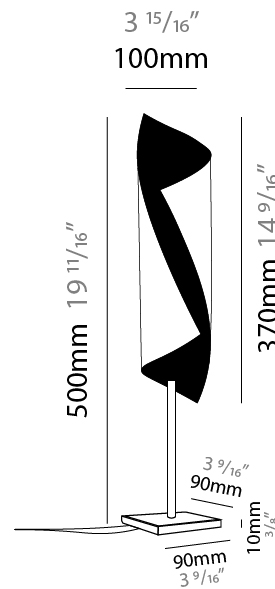

PROJECT
TYPE
SPECIFIER
QUANTITY
DATE

HUE PORTABLE

D134002- _____
base number

1. To build a product code in our configurator select the specify button on the base model # product page
2. To build a manual product code on this datasheet choose from the options listed below in blue font and add the suffix to the base model #

GENERAL

Series: HUE
Brand: Knikerboker
Division: Design
Mounting Type: Portable
Mounting Location: Table
Subcategory: Table

PHYSICAL

Shape: Cylinder
Diameter (mm): 100
Diameter (in): 3 ¹⁵/₁₆
Height (mm): 500
Height (in): 19 ¹¹/₁₆
Light Distribution: Direct / Indirect
Fixture Finish: EWH / EBK / MAN / COF / PRD / SLF / GLF / CLF / BRL / EWS / EWG / EWC / EWR / EBS / EBG / EBC / EBC / EBB / MAS / MAD / MAC / MAB / COS / CGO / CCL / CBL / PRS / PRG / PRC / PRB
Fixture Material: Metal
Upon Request: Bolt Down

ELECTRICAL

Number of Lamps: 1
Lamp Type: LED Retrofit
Lamp Shape: MR16
Bulb Included: Bulb Not Included
Max. Wattage Per Lamp (W): 8
Lamp Base: GU10
Input Voltage (V): 120

LED

OPTICAL

RATINGS AND CERTIFICATIONS

Certified By: Certified for North American Standards
IP rating: IP20